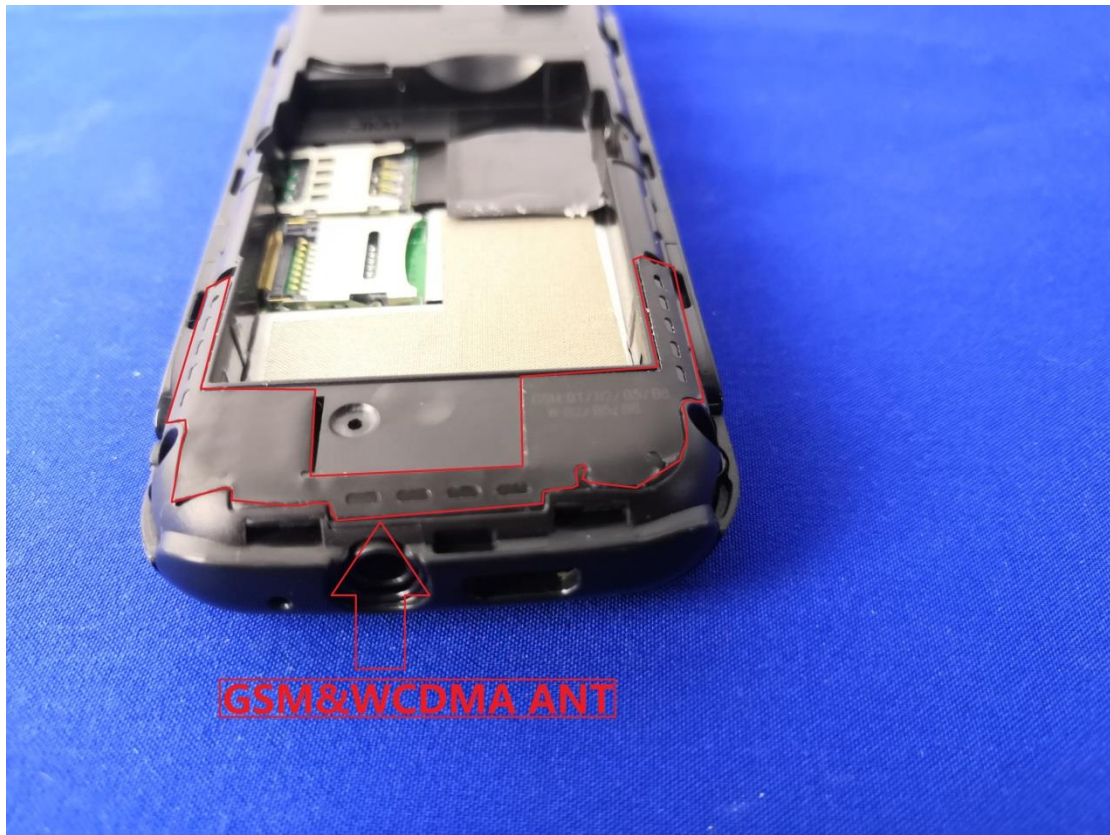

EUT Photos (Model: F1016)

EUT Antenna Locations

SAR Test Setup Photos

Head

Right Cheek

Right Tilted

Left Cheek

Left Tilted

Body

Front side (10mm)

Back side(10mm)

Back side with headset(10mm)

EUT holder Perturbation Evaluation Test Setup Photos

DUT with device holder (DUT direct contact with the phantom)

DUT without device holder (DUT direct contact with the phantom)