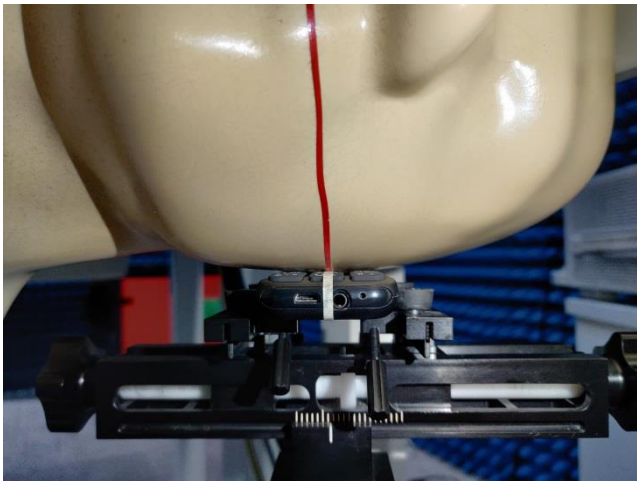

EUT Photos (Model: F1016)

EUT Antenna Locations

SAR Test Setup Photos

Head

Right Cheek

Right Tilted

Left Cheek

Left Tilted

Body

Front side (10mm)

Back side(10mm)

Back side with headset(10mm)

EUT holder Perturbation Evaluation Test Setup Photos

DUT with device holder (DUT direct contact with the phantom)

DUT without device holder (DUT direct contact with the phantom)