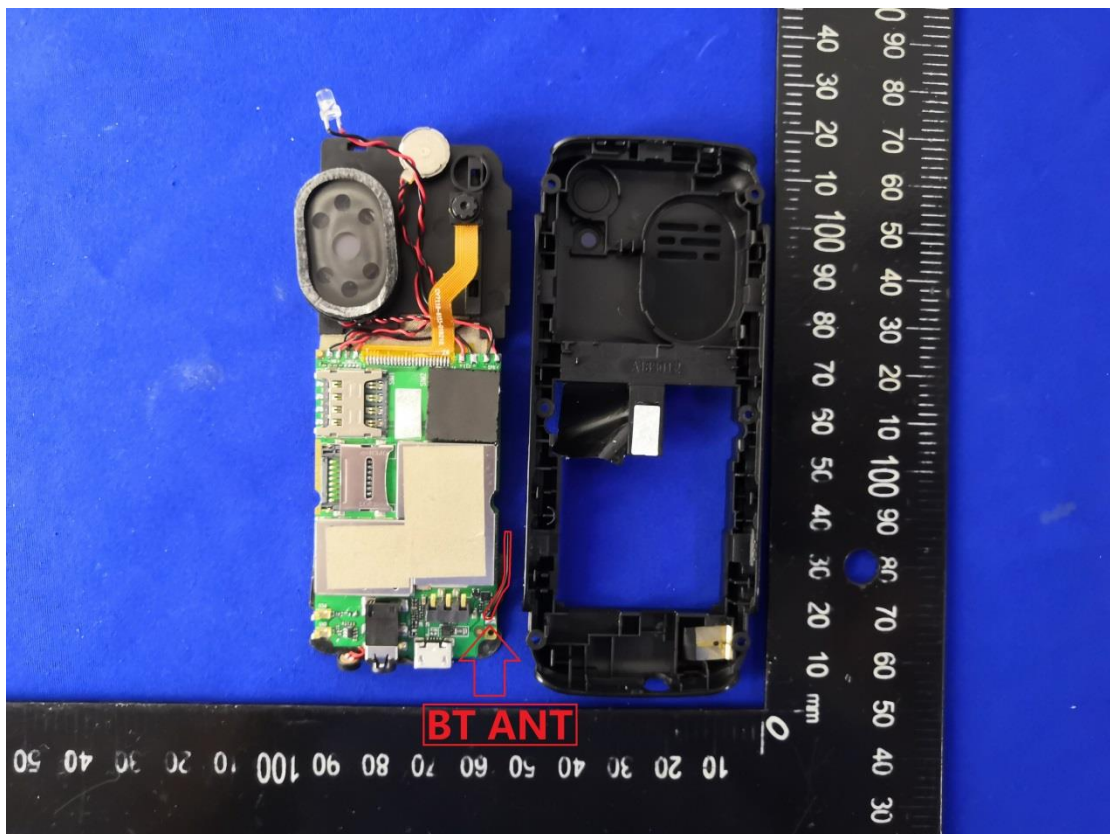

EUT Photos (Model: F1016)

EUT Antenna Locations

SAR Test Setup Photos

Head

Right Cheek

Right Tilted

Left Cheek

Left Tilted

Body

Front side (10mm)

Back side(10mm)

Back side with headset(10mm)

EUT holder Perturbation Evaluation Test Setup Photos

DUT with device holder (DUT direct contact with the phantom)

DUT without device holder (DUT direct contact with the phantom)