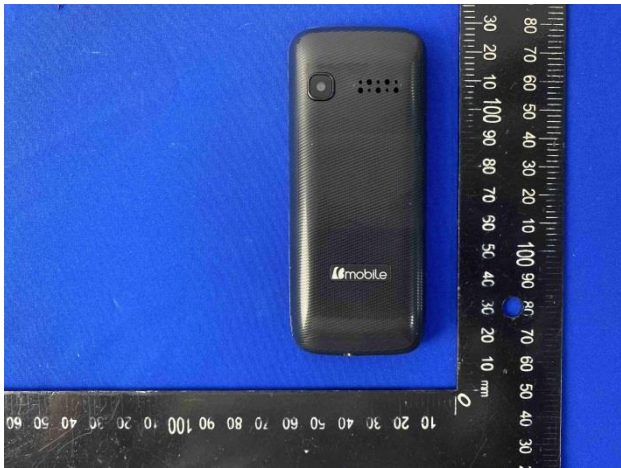

# EUT Photos (Model: K383)

## Body

Front side (10mm)

Back side(10mm)