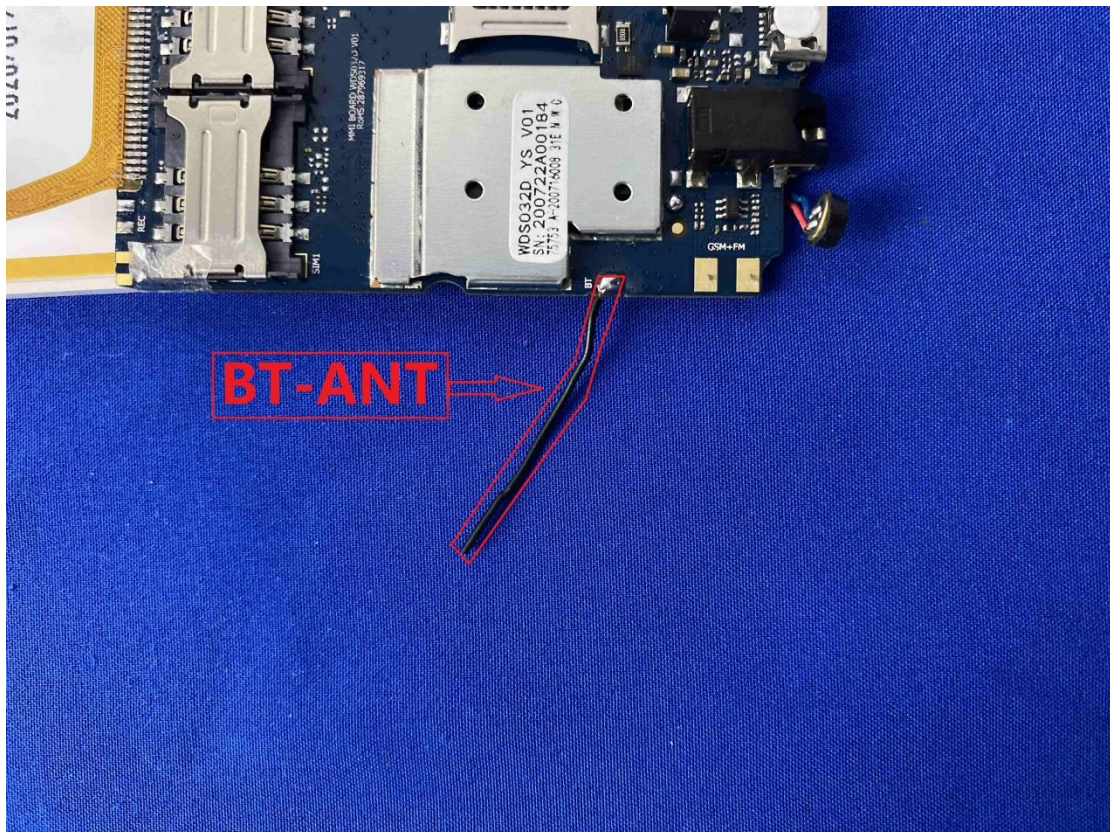

# EUT Photos (Model: K383)

# SAR Test Setup Photos

## Body

Front side (10mm)

Back side(10mm)