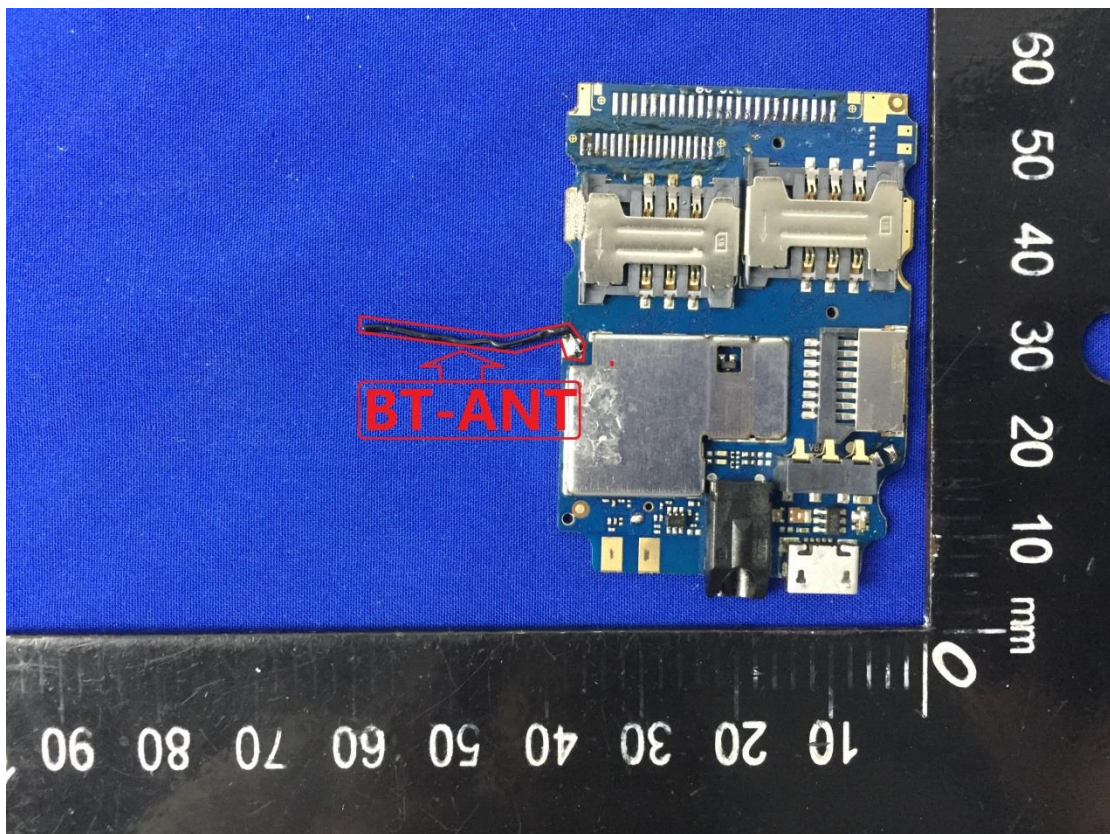

EUT Photos (Model: K380)

EUT Antenna Locations

SAR Test Setup Photos

Head

Right Cheek

Right Tilted

Left Cheek

Left Tilted

Body

Front side (10mm)

Back side(10mm)