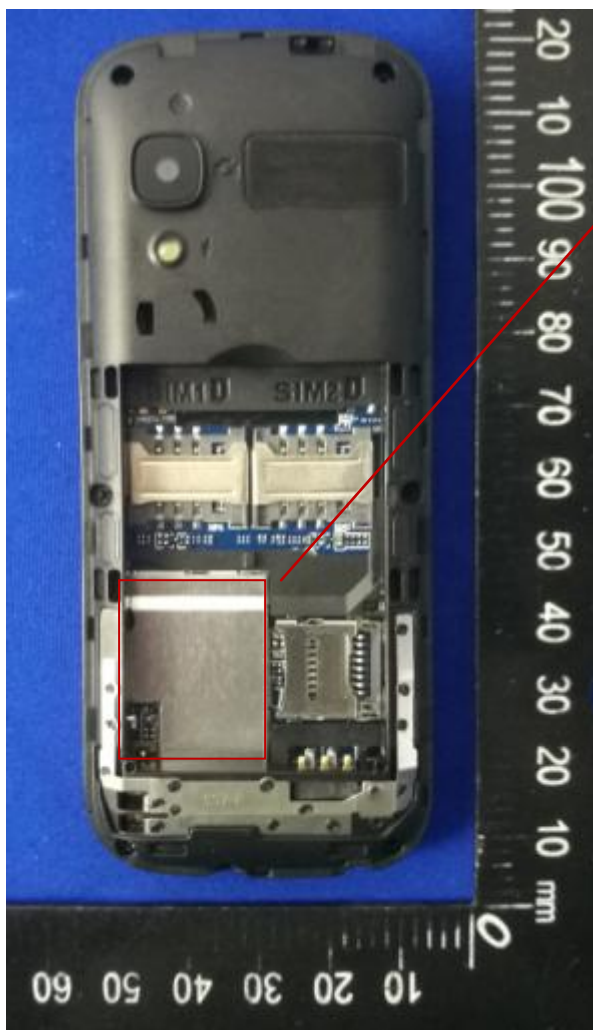

Size: 18*20mm

label location

label location