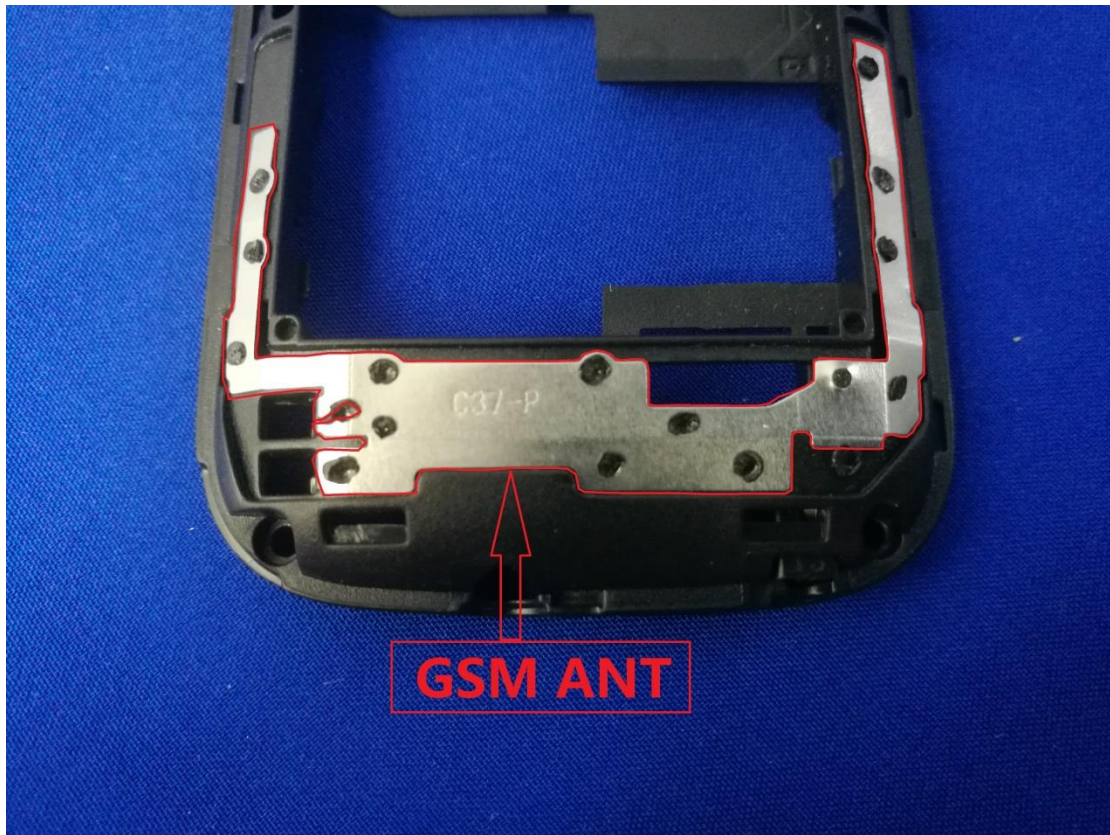

EUT Photos (Model: K372)

EUT Antenna Locations

SAR Test Setup Photos

Head

Right Cheek

Right Tilted

Left Cheek

Left Tilted

Body

Front side (10mm)

Back side(10mm)