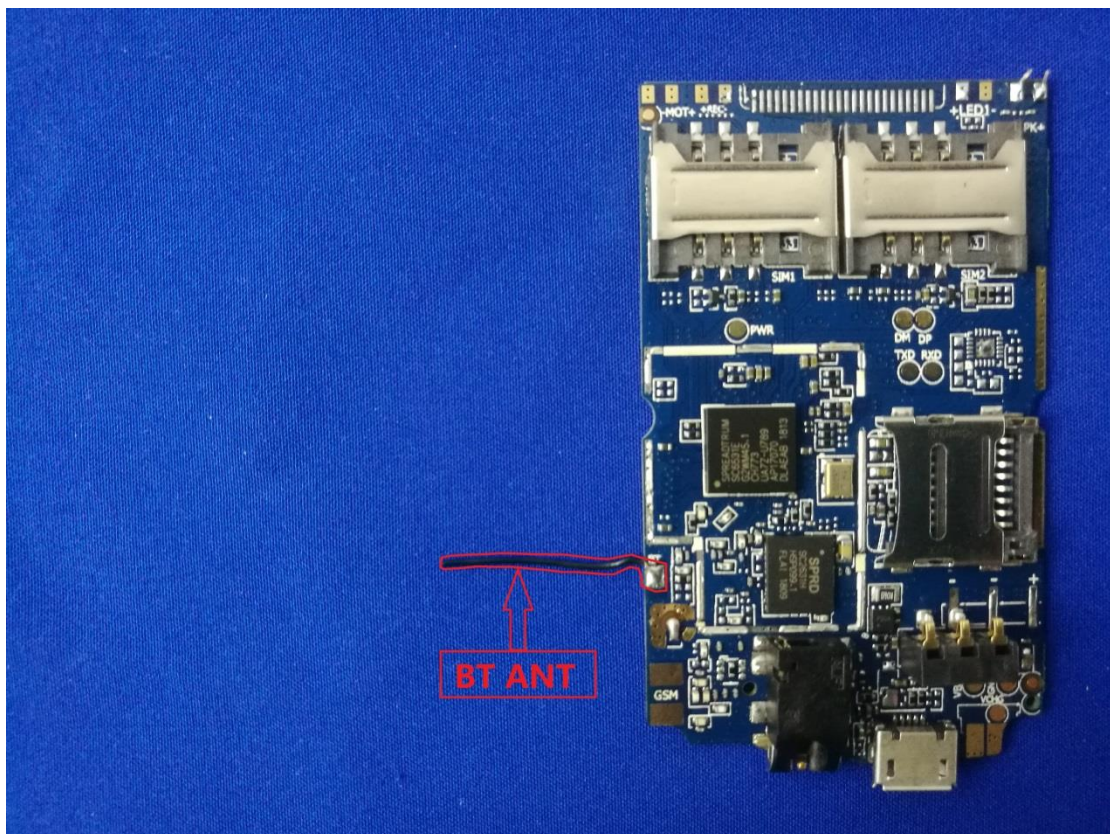

EUT Photos (Model: K372)

EUT Antenna Locations

SAR Test Setup Photos

Head

Right Cheek

Right Tilted

Left Cheek

Left Tilted

Body

Front side (10mm)

Back side(10mm)