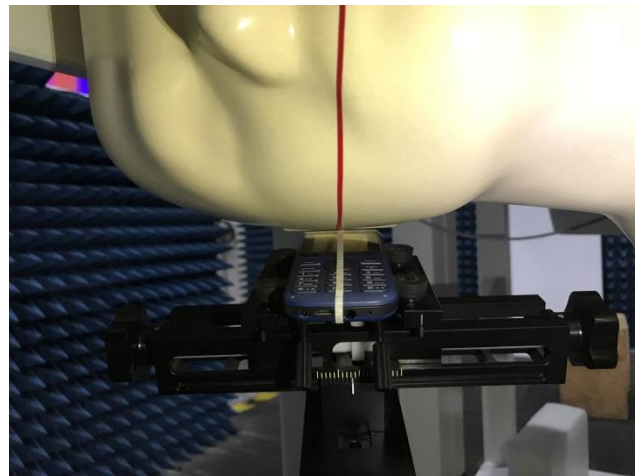

EUT Photos (Model: K372)

EUT Antenna Locations

SAR Test Setup Photos

Head

Right Cheek

Right Tilted

Left Cheek

Left Tilted

Body

Front side (10mm)

Back side(10mm)