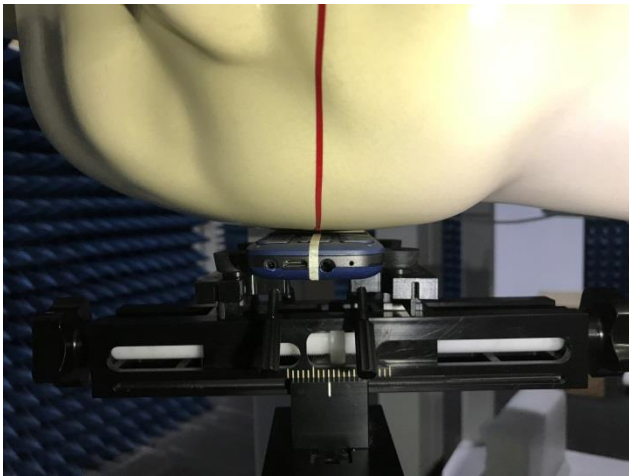

EUT Photos (Model: K372)

EUT Antenna Locations

SAR Test Setup Photos

Head

Right Cheek

Right Tilted

Left Cheek

Left Tilted

Body

Front side (10mm)

Back side(10mm)