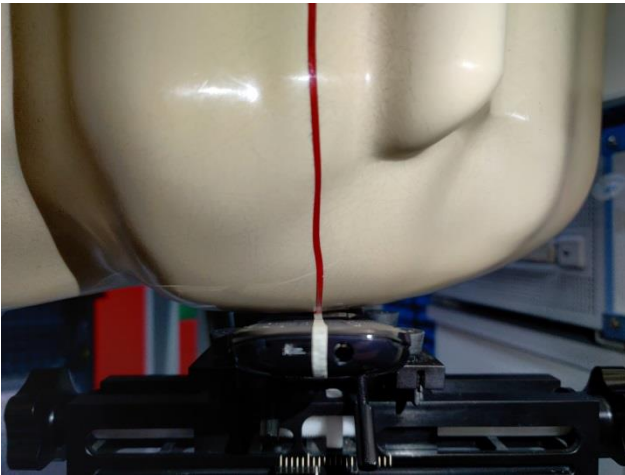

EUT Photos (Model: C215)

EUT Antenna Locations

SAR Test Setup Photos

Head

Right Cheek

Right Tilted

Left Cheek

Left Tilted

Body

Front side (10mm)

Back side(10mm)