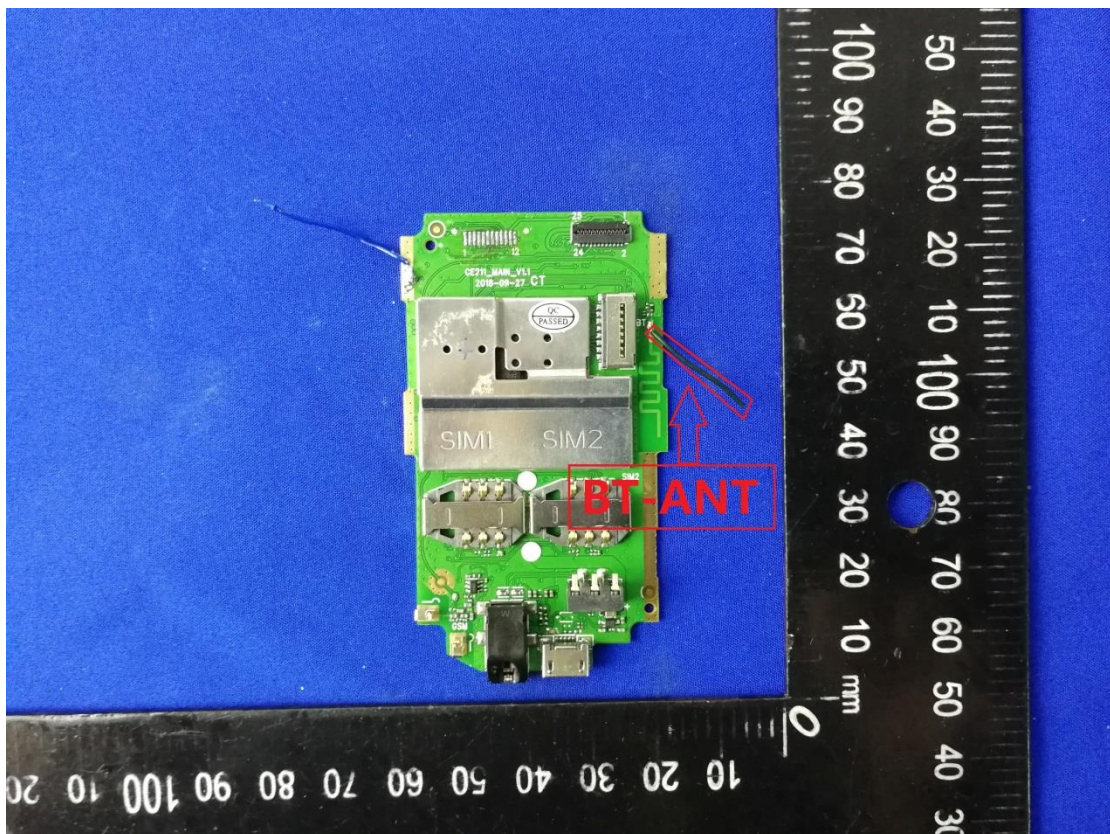

EUT Photos (Model: C215)

EUT Antenna Locations

SAR Test Setup Photos

Head

Right Cheek

Right Tilted

Left Cheek

Left Tilted

Body

Front side (10mm)

Back side(10mm)