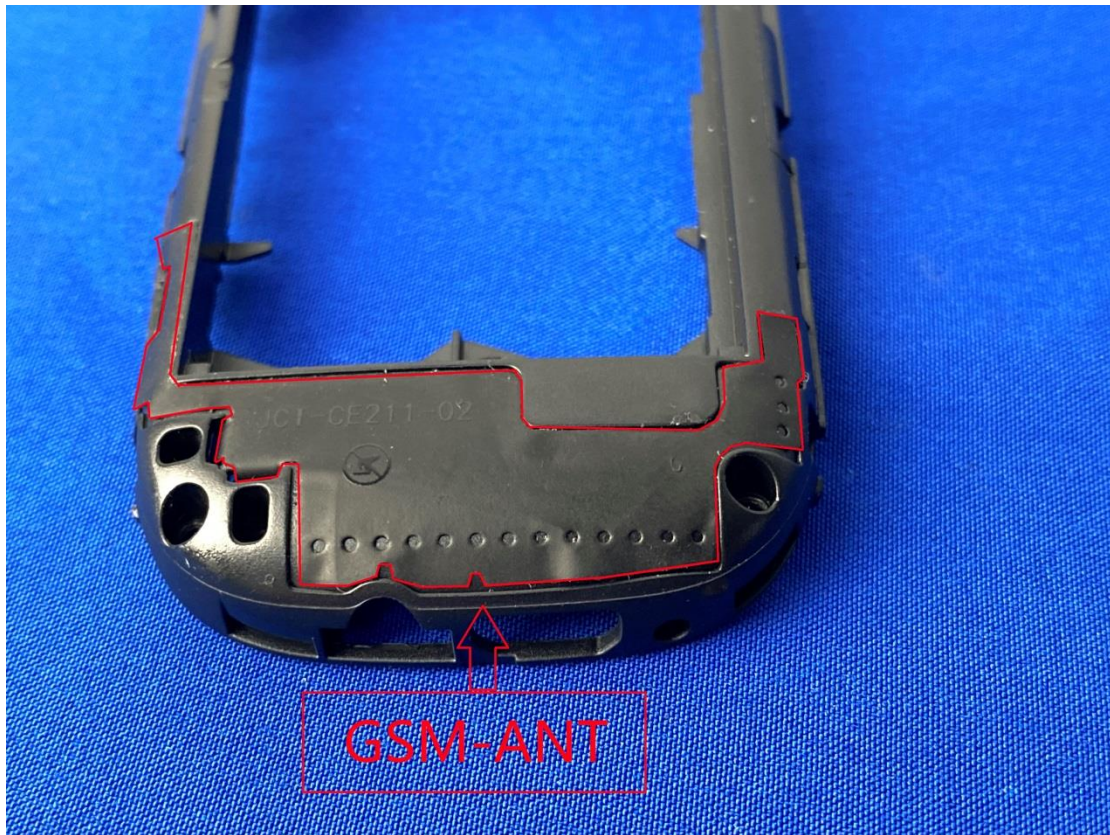

EUT Photos (Model: C215)

EUT Antenna Locations

SAR Test Setup Photos

Head

Right Cheek

Right Tilted

Left Cheek

Left Tilted

Body

Front side (10mm)

Back side(10mm)