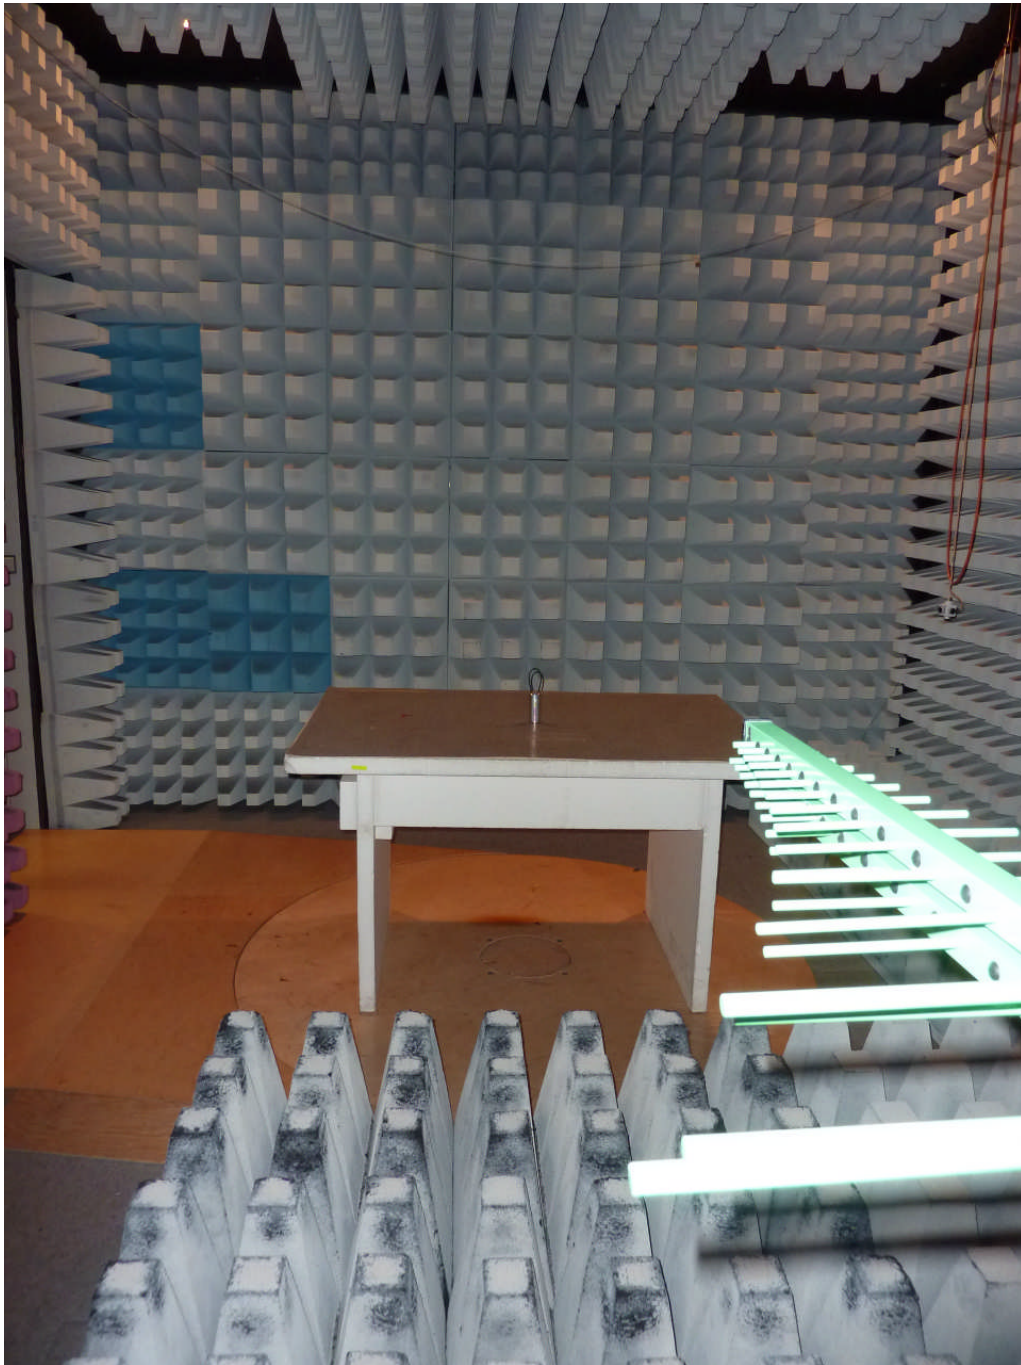

**ANNEX A: TEST SETUP PHOTOS**

112414\_1.JPG: Zonescan 820 Logger with internal antenna, test setup fully anechoic chamber

**ANNEX A: TEST SETUP PHOTOS**

112414\_4.JPG: Zonescan 820 Logger with external antenna, test setup fully anechoic chamber

**ANNEX A: TEST SETUP PHOTOS**

112414\_8.JPG: Zonescan 820 Logger with external antenna, test setup fully anechoic chamber

**ANNEX A: TEST SETUP PHOTOS**

112414\_2.JPG: Zonescan 820 Logger with internal antenna, test setup fully anechoic chamber

**ANNEX A: TEST SETUP PHOTOS**

112414\_7.JPG: Zonescan 820 Logger with external antenna, test setup fully anechoic chamber

**ANNEX A: TEST SETUP PHOTOS**

112414\_9.JPG: Zonescan 820 Logger with internal antenna, test setup open area test site

**ANNEX A: TEST SETUP PHOTOS**

112414\_10.JPG: Zonescan 820 Logger with external antenna, test setup open area test site