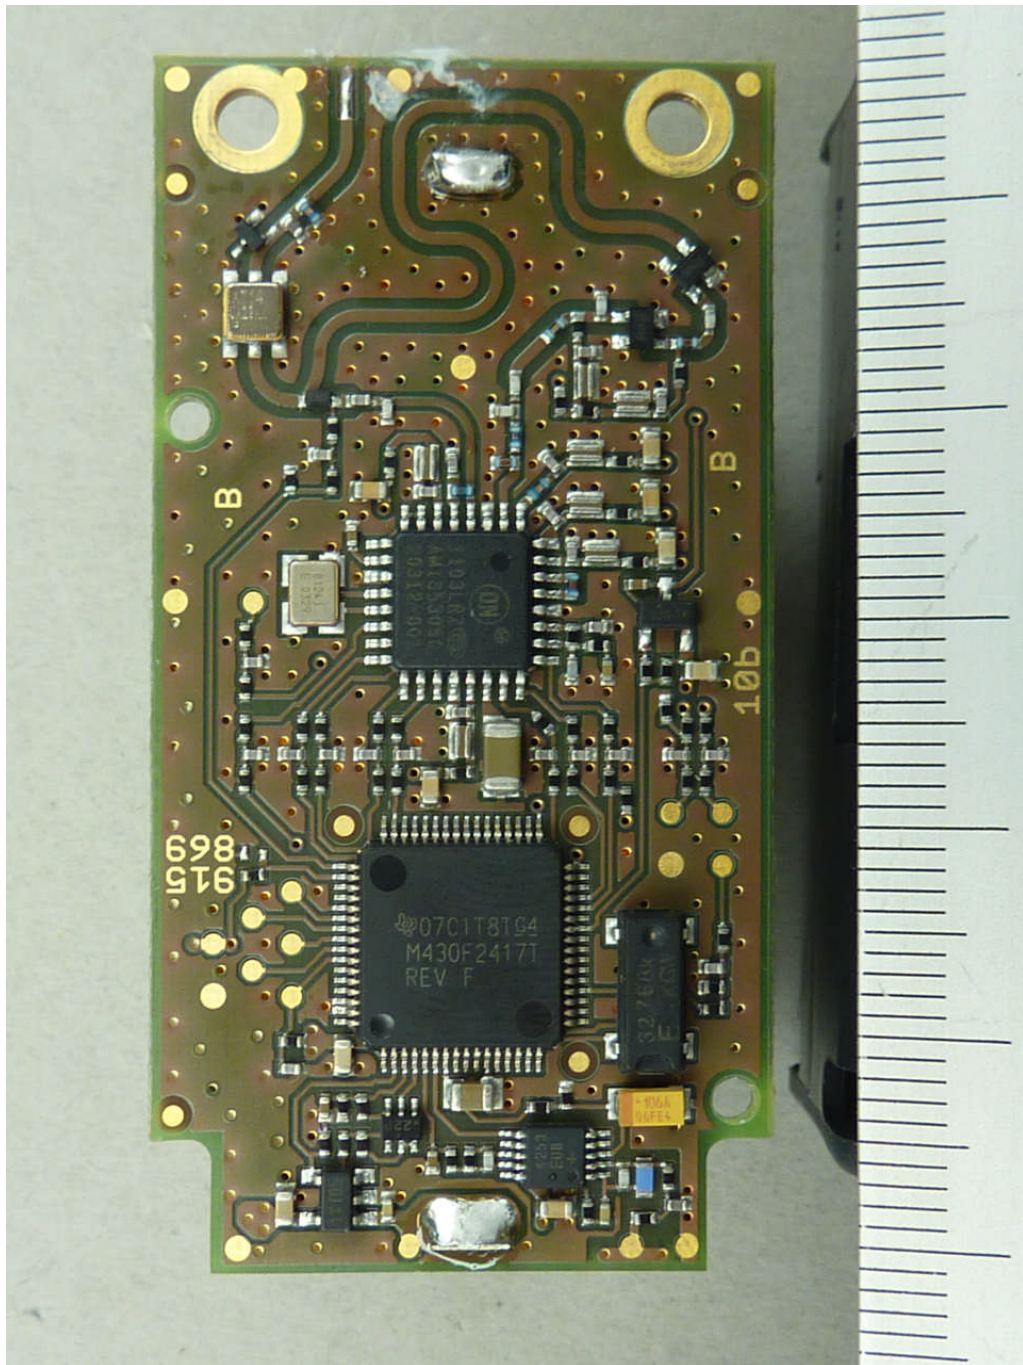

**ANNEX B: INTERNAL PHOTOS OF THE EUT**

112414\_a.JPG: Zonescan 820 Logger (internal antenna), internal view

**ANNEX B: INTERNAL PHOTOS OF THE EUT**

112414\_t.JPG: Zonescan 820 Logger (external antenna), internal view

**ANNEX B: INTERNAL PHOTOS OF THE EUT**

112414\_o.JPG: Zonescan 820 repeater, internal view

**ANNEX B: INTERNAL PHOTOS OF THE EUT**

112414\_f.JPG: Zonescan 820 Logger, PCB, top view

**ANNEX B: INTERNAL PHOTOS OF THE EUT**

112414\_s.JPG: Zonescan 820 Repeater, PCB, top view

**ANNEX B: INTERNAL PHOTOS OF THE EUT**

112414\_f.JPG: Zonescan 820 Logger and Repeater, PCB, bottom view