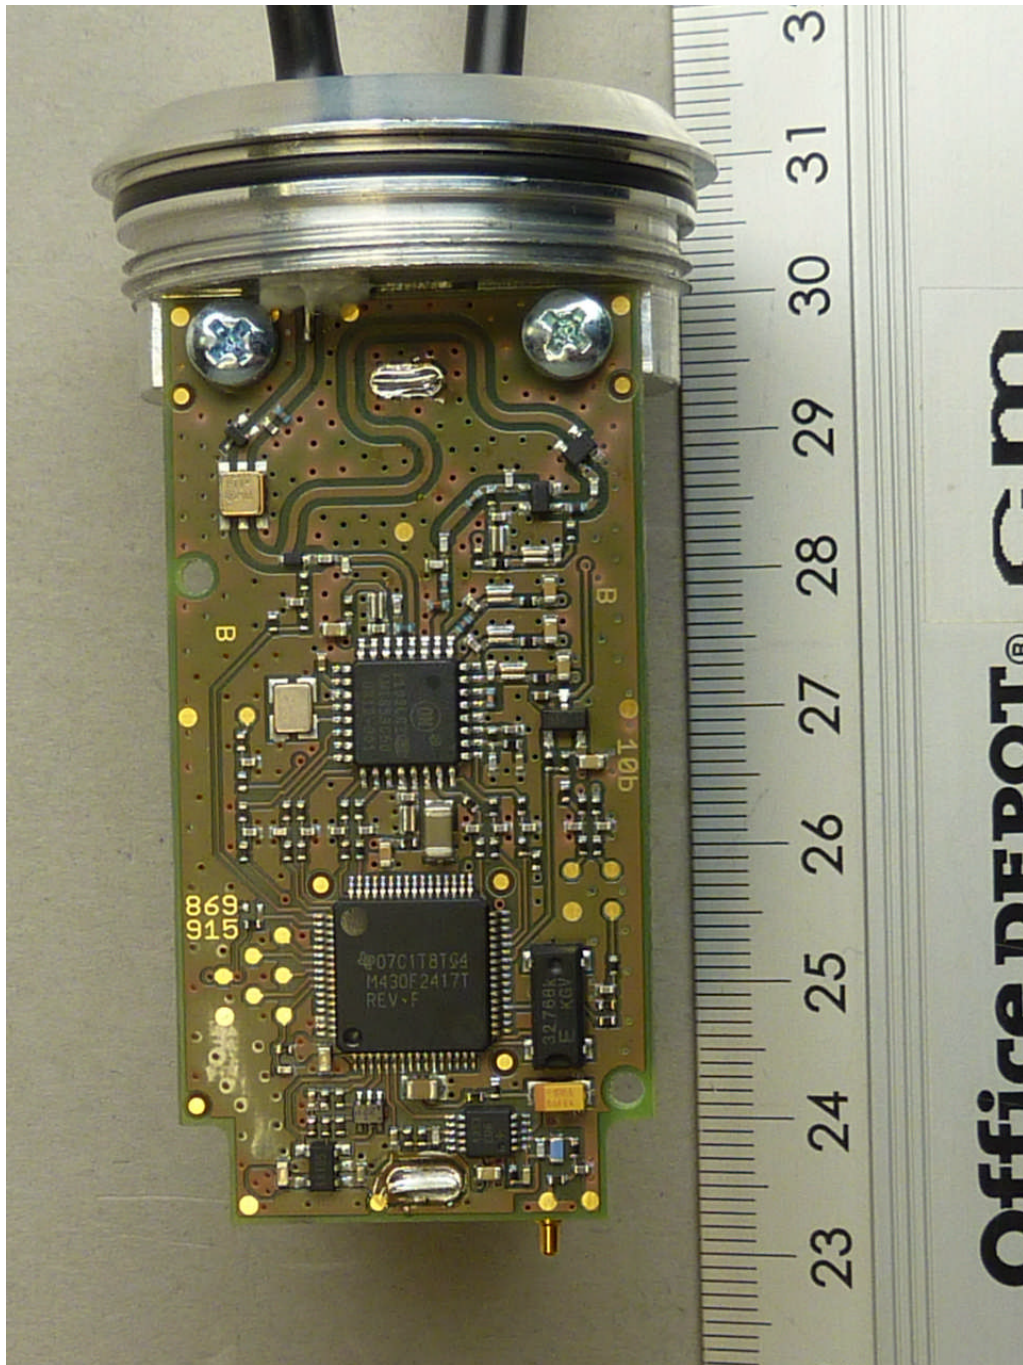

**ANNEX B: INTERNAL PHOTOS OF THE EUT**

112414\_a.JPG: Zonescan 820 Logger (internal antenna), internal view

**ANNEX B: INTERNAL PHOTOS OF THE EUT**

112414\_t.JPG: Zonescan 820 Logger (external antenna), internal view

**ANNEX B: INTERNAL PHOTOS OF THE EUT**

112414\_o.JPG: Zonescan 820 repeater, internal view

**ANNEX B: INTERNAL PHOTOS OF THE EUT**

112414\_f.JPG: Zonescan 820 Logger, PCB, top view

**ANNEX B: INTERNAL PHOTOS OF THE EUT**

112414\_s.JPG: Zonescan 820 Repeater, PCB, top view

**ANNEX B: INTERNAL PHOTOS OF THE EUT**

112414\_f.JPG: Zonescan 820 Logger and Repeater, PCB, bottom view