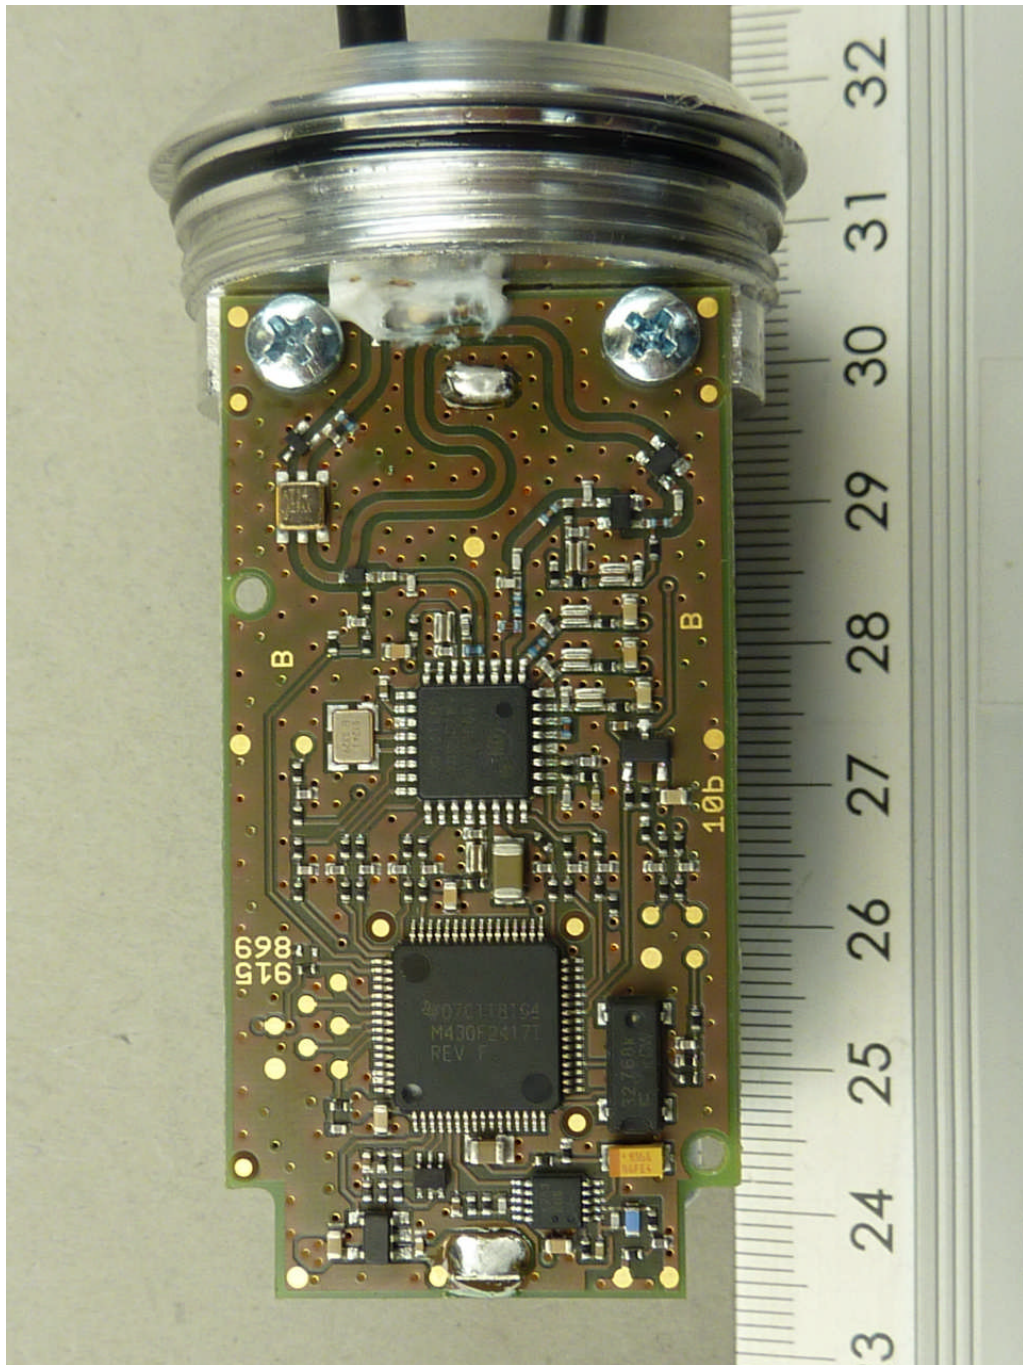

**ANNEX B: INTERNAL PHOTOS OF THE EUT**

112414\_a.JPG: Zonescan 820 Logger (internal antenna), internal view

**ANNEX B: INTERNAL PHOTOS OF THE EUT**

112414\_t.JPG: Zonescan 820 Logger (external antenna), internal view

**ANNEX B: INTERNAL PHOTOS OF THE EUT**

112414\_o.JPG: Zonescan 820 repeater, internal view

**ANNEX B: INTERNAL PHOTOS OF THE EUT**

112414\_f.JPG: Zonescan 820 Logger, PCB, top view

**ANNEX B: INTERNAL PHOTOS OF THE EUT**

112414\_s.JPG: Zonescan 820 Repeater, PCB, top view

**ANNEX B: INTERNAL PHOTOS OF THE EUT**

112414\_f.JPG: Zonescan 820 Logger and Repeater, PCB, bottom view