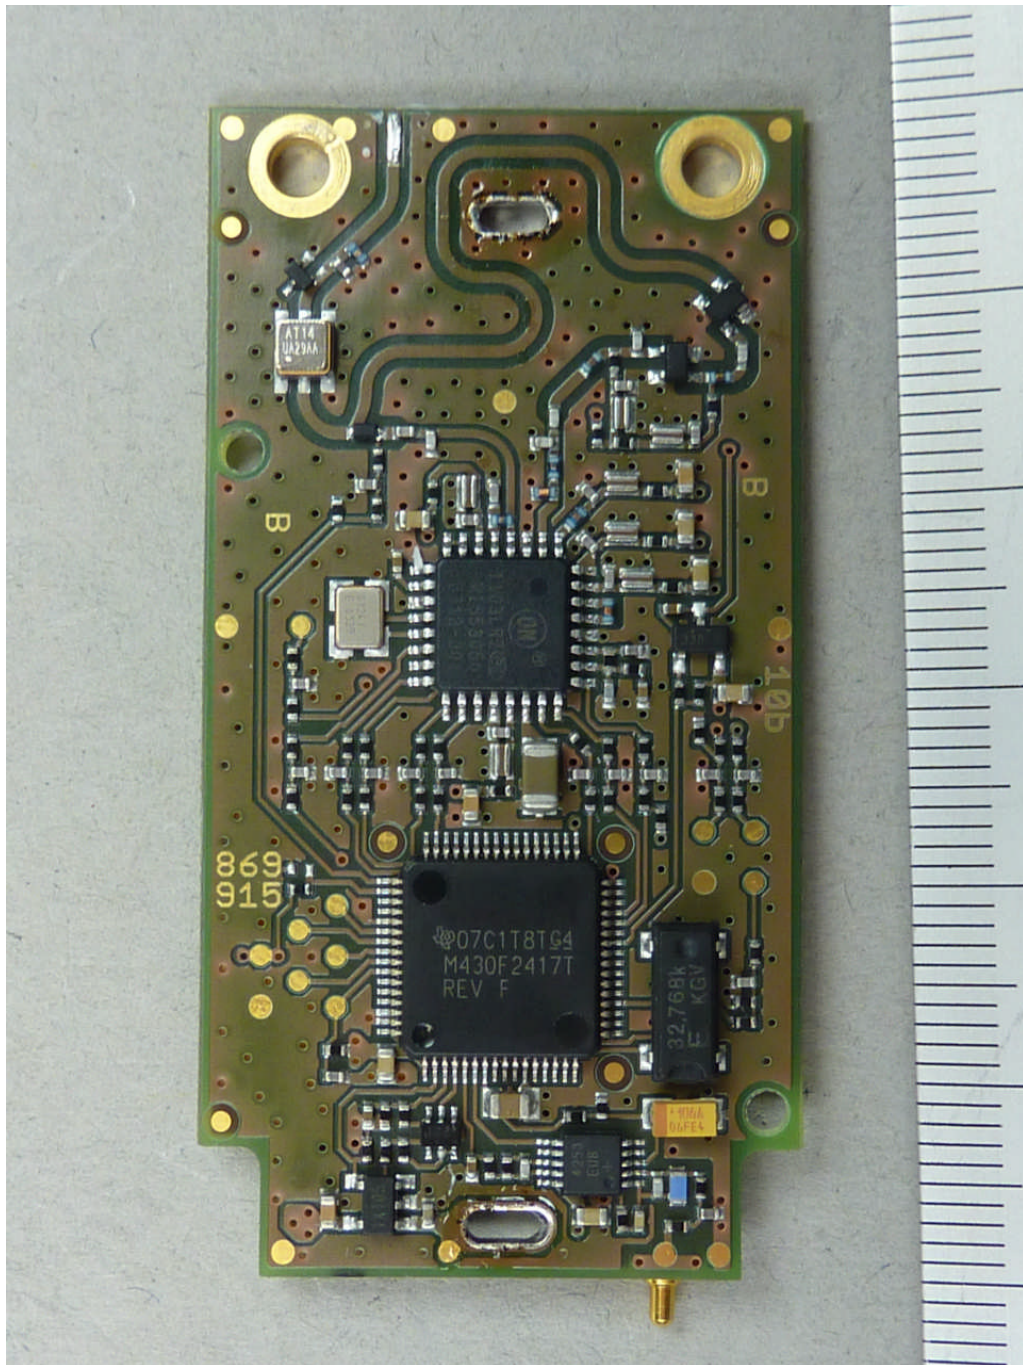

**ANNEX B: INTERNAL PHOTOS OF THE EUT**

112414\_a.JPG: Zonescan 820 Logger (internal antenna), internal view

**ANNEX B: INTERNAL PHOTOS OF THE EUT**

112414\_t.JPG: Zonescan 820 Logger (external antenna), internal view

**ANNEX B: INTERNAL PHOTOS OF THE EUT**

112414\_o.JPG: Zonescan 820 repeater, internal view

**ANNEX B: INTERNAL PHOTOS OF THE EUT**

112414\_f.JPG: Zonescan 820 Logger, PCB, top view

**ANNEX B: INTERNAL PHOTOS OF THE EUT**

112414\_s.JPG: Zonescan 820 Repeater, PCB, top view

**ANNEX B: INTERNAL PHOTOS OF THE EUT**

112414\_f.JPG: Zonescan 820 Logger and Repeater, PCB, bottom view