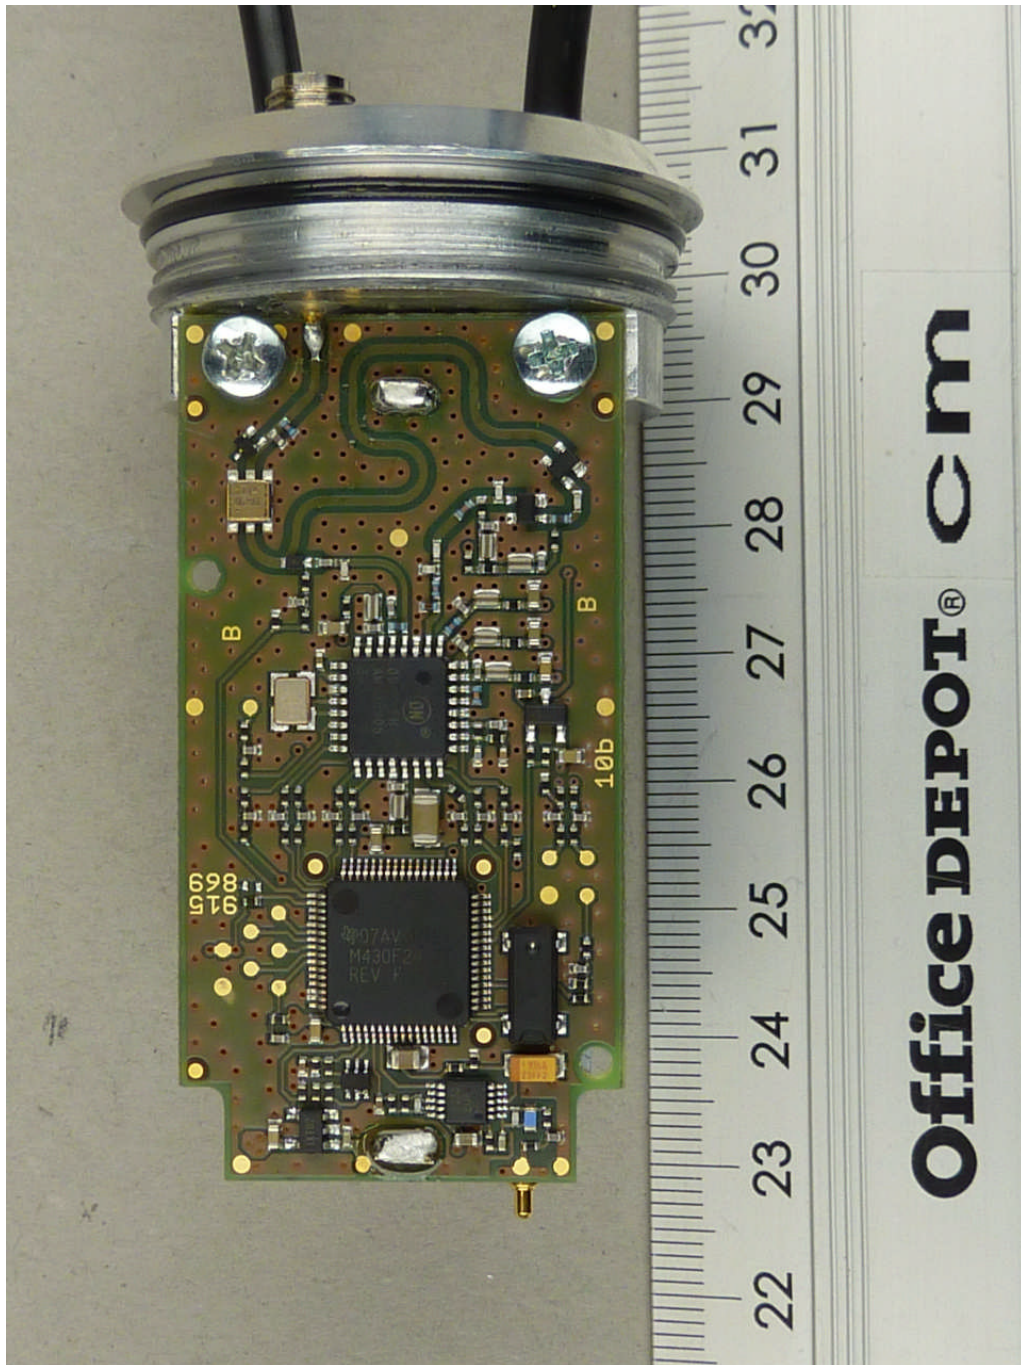

**ANNEX B: INTERNAL PHOTOS OF THE EUT**

112414\_a.JPG: Zonescan 820 Logger (internal antenna), internal view

**ANNEX B: INTERNAL PHOTOS OF THE EUT**

112414\_t.JPG: Zonescan 820 Logger (external antenna), internal view

**ANNEX B: INTERNAL PHOTOS OF THE EUT**

112414\_o.JPG: Zonescan 820 repeater, internal view

**ANNEX B: INTERNAL PHOTOS OF THE EUT**

112414\_f.JPG: Zonescan 820 Logger, PCB, top view

**ANNEX B: INTERNAL PHOTOS OF THE EUT**

112414\_s.JPG: Zonescan 820 Repeater, PCB, top view

**ANNEX B: INTERNAL PHOTOS OF THE EUT**

112414\_f.JPG: Zonescan 820 Logger and Repeater, PCB, bottom view