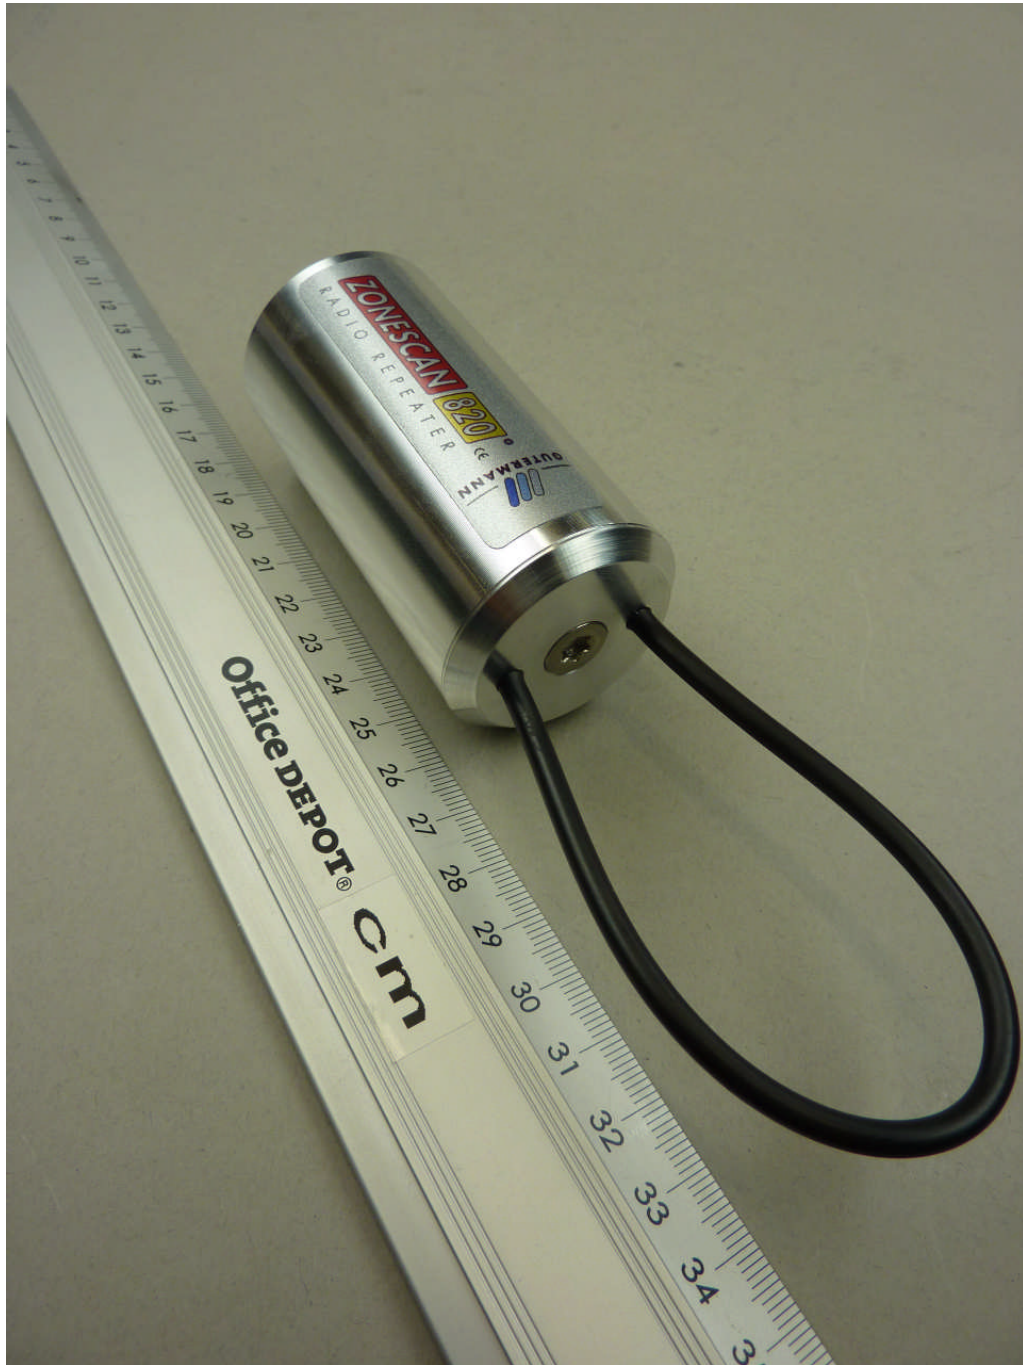

ANNEX C: EXTERNAL PHOTOS OF THE EUT

112414_h.JPG: Zonescan 820 Logger (with internal antenna), 3-D view 1

ANNEX C: EXTERNAL PHOTOS OF THE EUT

112414_i.JPG: Zonescan 820 Logger (with internal antenna), 3-D view 2

ANNEX C: EXTERNAL PHOTOS OF THE EUT

112414_k.JPG: Zonescan 820 Logger (with external antenna), 3-D view 1

ANNEX C: EXTERNAL PHOTOS OF THE EUT

112414_i.JPG: Zonescan 820 Logger (with external antenna), 3-D view 2

ANNEX C: EXTERNAL PHOTOS OF THE EUT

112414_I.JPG: Zonescan 820 Logger (with external antenna), connector view

ANNEX C: EXTERNAL PHOTOS OF THE EUT

112414_m.JPG: Zonescan 820 Repeater, 3-D view 1

ANNEX C: EXTERNAL PHOTOS OF THE EUT