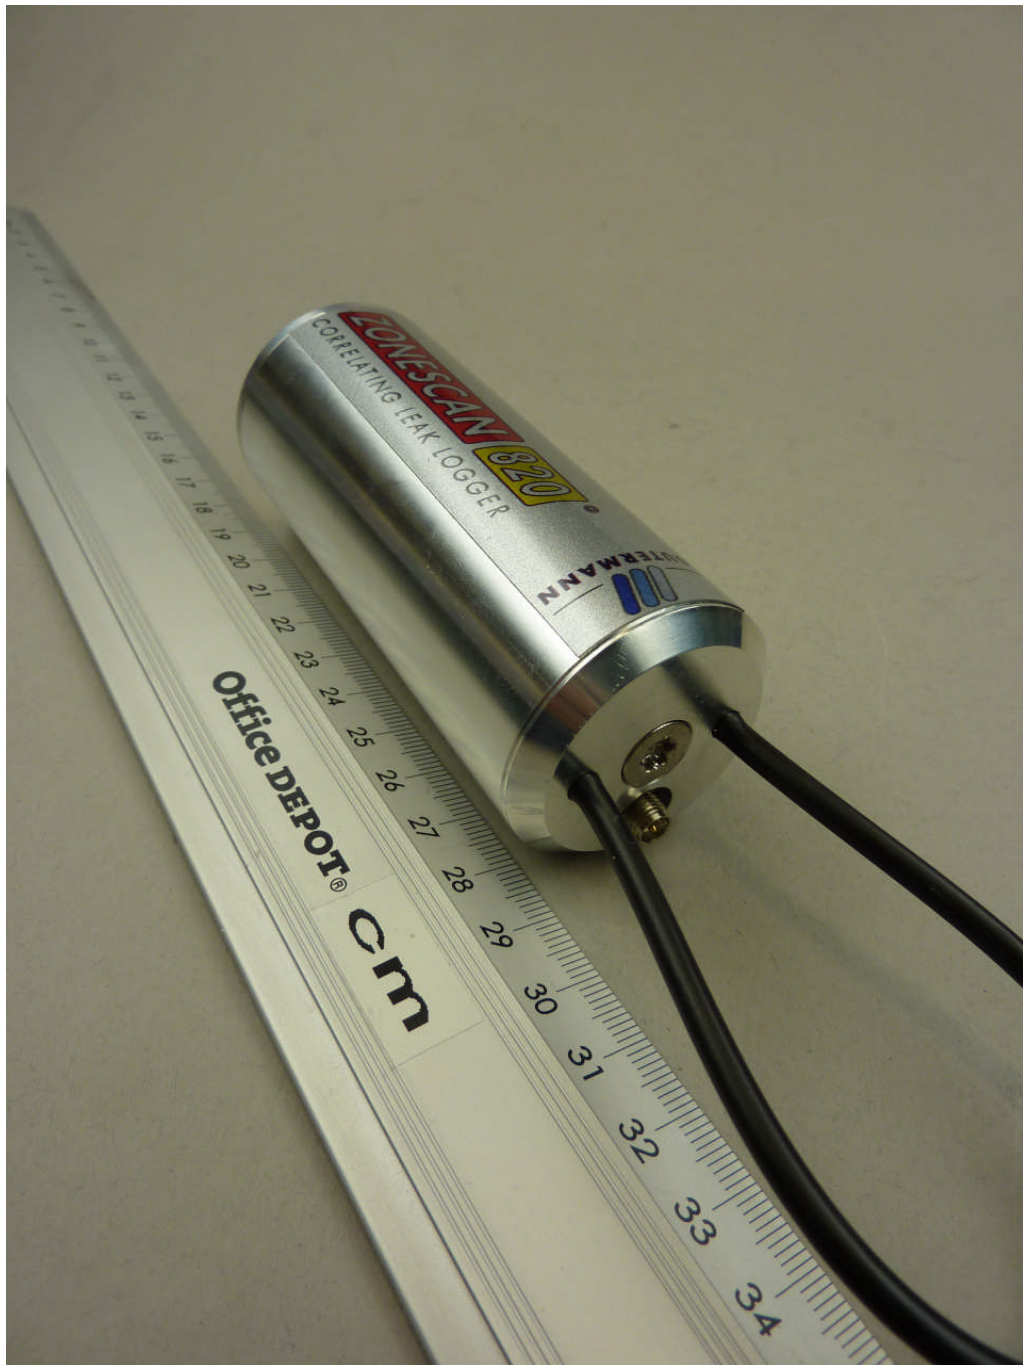

ANNEX C: EXTERNAL PHOTOS OF THE EUT

112414_h.JPG: Zonescan 820 Logger (with internal antenna), 3-D view 1

ANNEX C: EXTERNAL PHOTOS OF THE EUT

112414_i.JPG: Zonescan 820 Logger (with internal antenna), 3-D view 2

ANNEX C: EXTERNAL PHOTOS OF THE EUT

112414_k.JPG: Zonescan 820 Logger (with external antenna), 3-D view 1

ANNEX C: EXTERNAL PHOTOS OF THE EUT

112414_i.JPG: Zonescan 820 Logger (with external antenna), 3-D view 2

ANNEX C: EXTERNAL PHOTOS OF THE EUT

112414_I.JPG: Zonescan 820 Logger (with external antenna), connector view

ANNEX C: EXTERNAL PHOTOS OF THE EUT

112414_m.JPG: Zonescan 820 Repeater, 3-D view 1

ANNEX C: EXTERNAL PHOTOS OF THE EUT

112414_n.JPG: Zonescan 820 Repeater, 3-D view 2