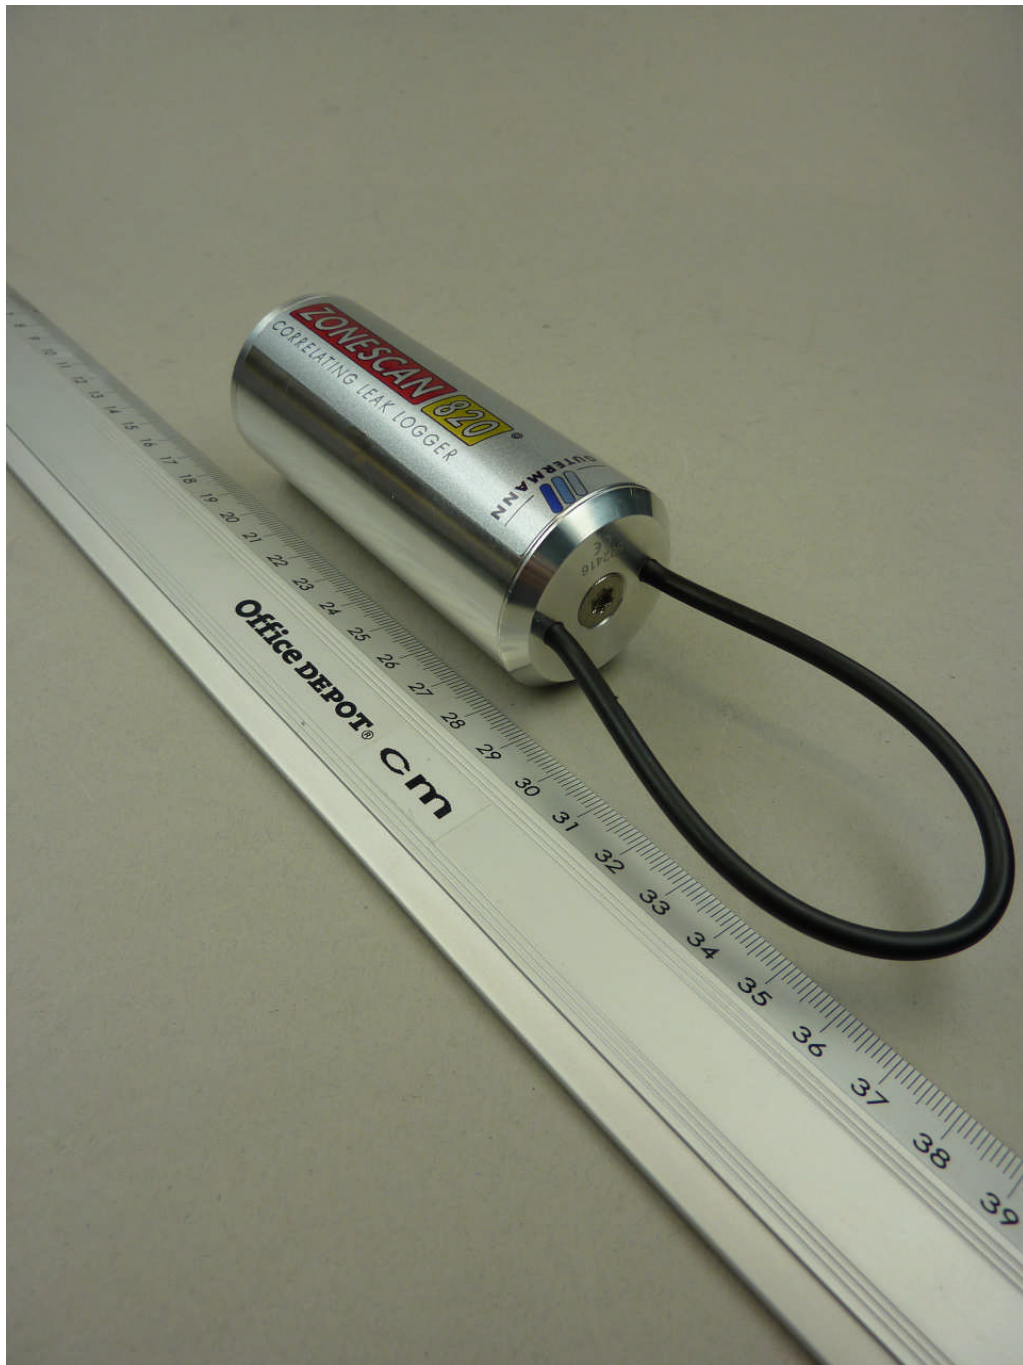

ANNEX C: EXTERNAL PHOTOS OF THE EUT

112414_h.JPG: Zonescan 820 Logger (with internal antenna), 3-D view 1

ANNEX C: EXTERNAL PHOTOS OF THE EUT

112414_i.JPG: Zonescan 820 Logger (with internal antenna), 3-D view 2

ANNEX C: EXTERNAL PHOTOS OF THE EUT

112414_k.JPG: Zonescan 820 Logger (with external antenna), 3-D view 1

ANNEX C: EXTERNAL PHOTOS OF THE EUT

112414_i.JPG: Zonescan 820 Logger (with external antenna), 3-D view 2

ANNEX C: EXTERNAL PHOTOS OF THE EUT

112414_I.JPG: Zonescan 820 Logger (with external antenna), connector view

ANNEX C: EXTERNAL PHOTOS OF THE EUT

112414_m.JPG: Zonescan 820 Repeater, 3-D view 1

ANNEX C: EXTERNAL PHOTOS OF THE EUT

112414_n.JPG: Zonescan 820 Repeater, 3-D view 2