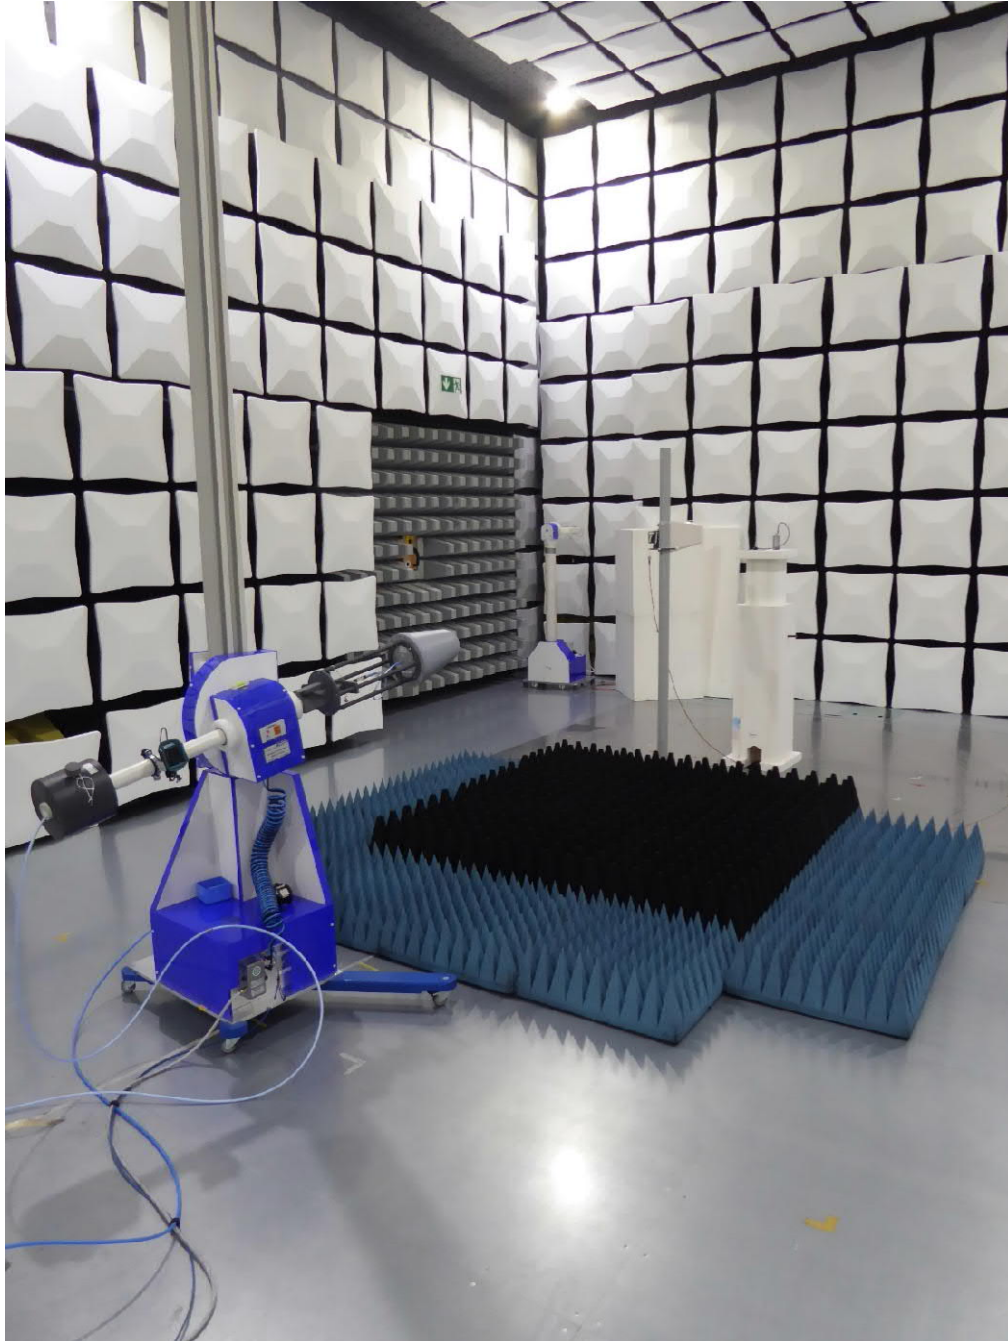

Annex A Test setup photos

Setup 1 in SAC with ANT-BASE-15 and ANT-ROD-90 on 10 x10 cm groundplane
Exemplary and worst case setup view (All ROD-Antennas and 3 orthogonal directions were tested)

Annex A Test setup photos

Setup 2 in SAC with ANT-ZS-NBIOT-90
Exemplary and worst case setup view (All ZS-NBIOT -Antennas and 3 orthogonal directions were tested)

Annex A Test setup photos

Test arrangement in SAC from 30 MHz to 230 MHz

Annex A Test setup photos

Test arrangement in SAC from 230 MHz to 1 GHz

Annex A Test setup photos

Test arrangement in SAC from 1 GHz to 18

Annex A Test setup photos

Test arrangement in SAC from 18 GHz to 20 GHz