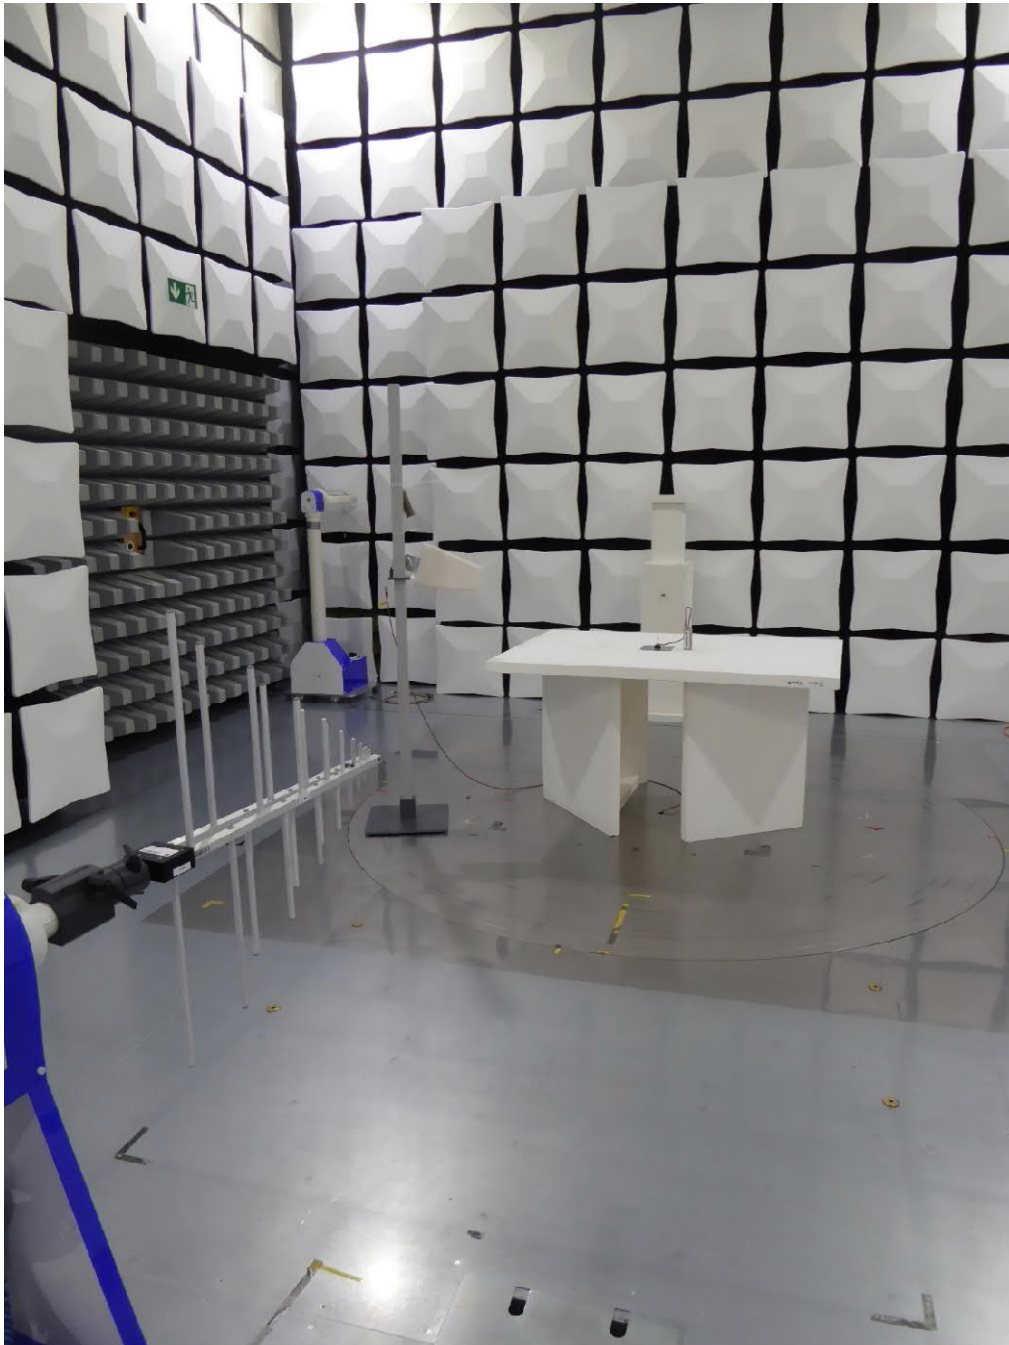

Test arrangement in SAC from 30 MHz to 230 MHz

Annex A Test setup photos

Test arrangement in SAC from 230 MHz to 1 GHz