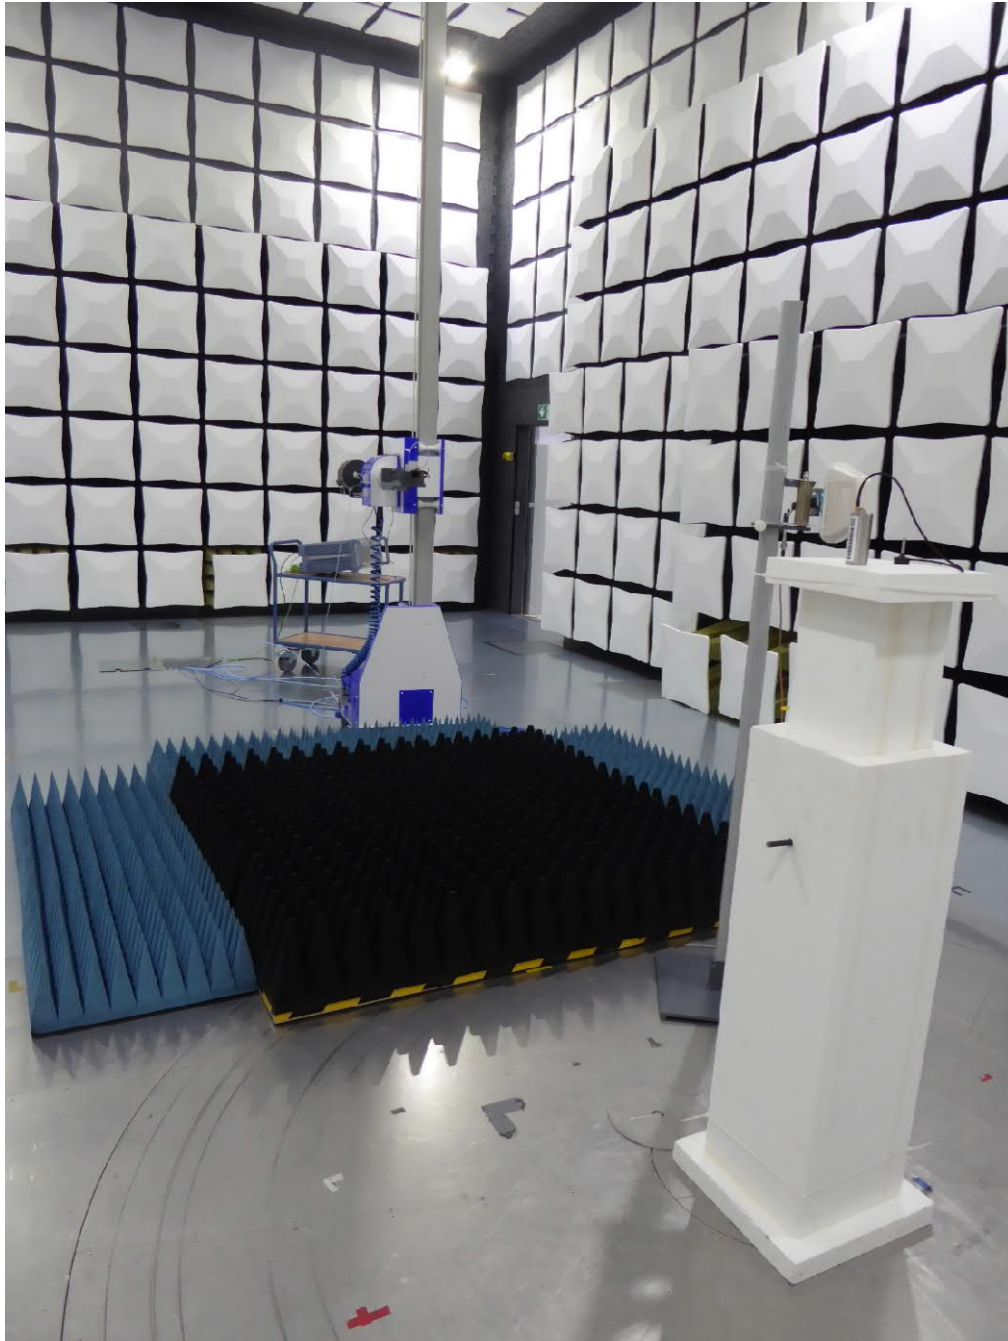

Annex A Test setup photos

Setup 1 in SAC with ANT-BASE-15 and ANT-ROD-90 on 10 x10 cm groundplane
Exemplary and worst case setup view (All ROD-Antennas and 3 orthogonal directions were tested)

Annex A Test setup photos

Setup 2 in SAC with ANT-ZS-NBIOT-90
Exemplary and worst case setup view (All ZS-NBIOT -Antennas and 3 orthogonal directions were tested)

Annex A Test setup photos

Test arrangement in SAC from 30 MHz to 230 MHz

Annex A Test setup photos

Test arrangement in SAC from 230 MHz to 1 GHz

Annex A Test setup photos

Test arrangement in SAC from 1 GHz to 18

Annex A Test setup photos

Test arrangement in SAC from 18 GHz to 20 GHz