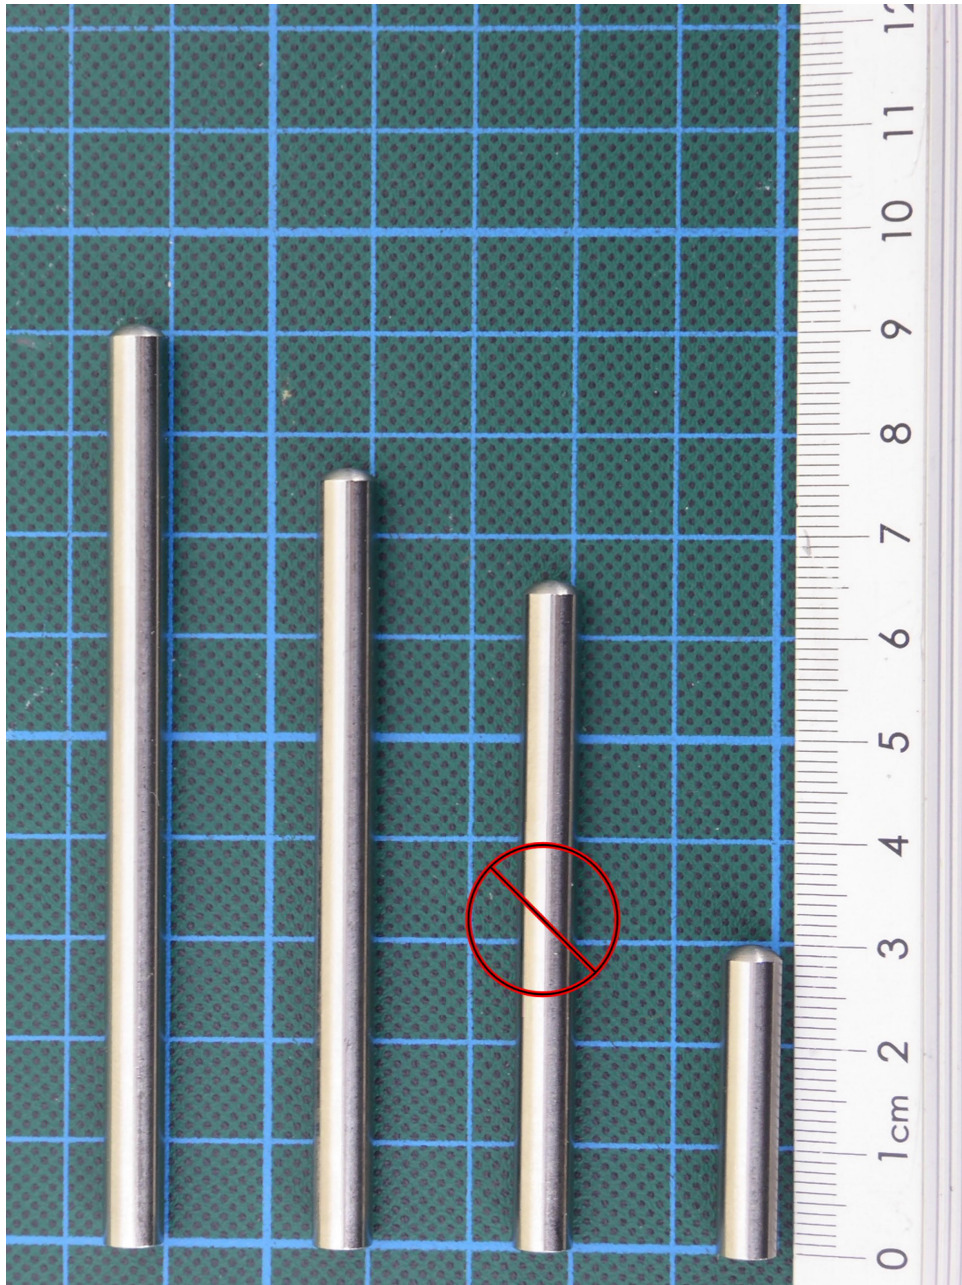

Annex B External photos

Host device

IoT Leak Logger, 3D view 1

Annex B External photos

IoT Leak Logger, 3D view 2

Annex B External photos

NB-IoT Leak Logger, connector view

Annex B External photos

Ancillary programming jig

Annex B External photos

Antennas (ANT-ROD-30, ANT-ROD-76, ANT-ROD-90) to be mounted on ANT-BASE-15
(The marked antenna ANT-ROD-65 is exclusively used for the EU market)

Annex B External photos