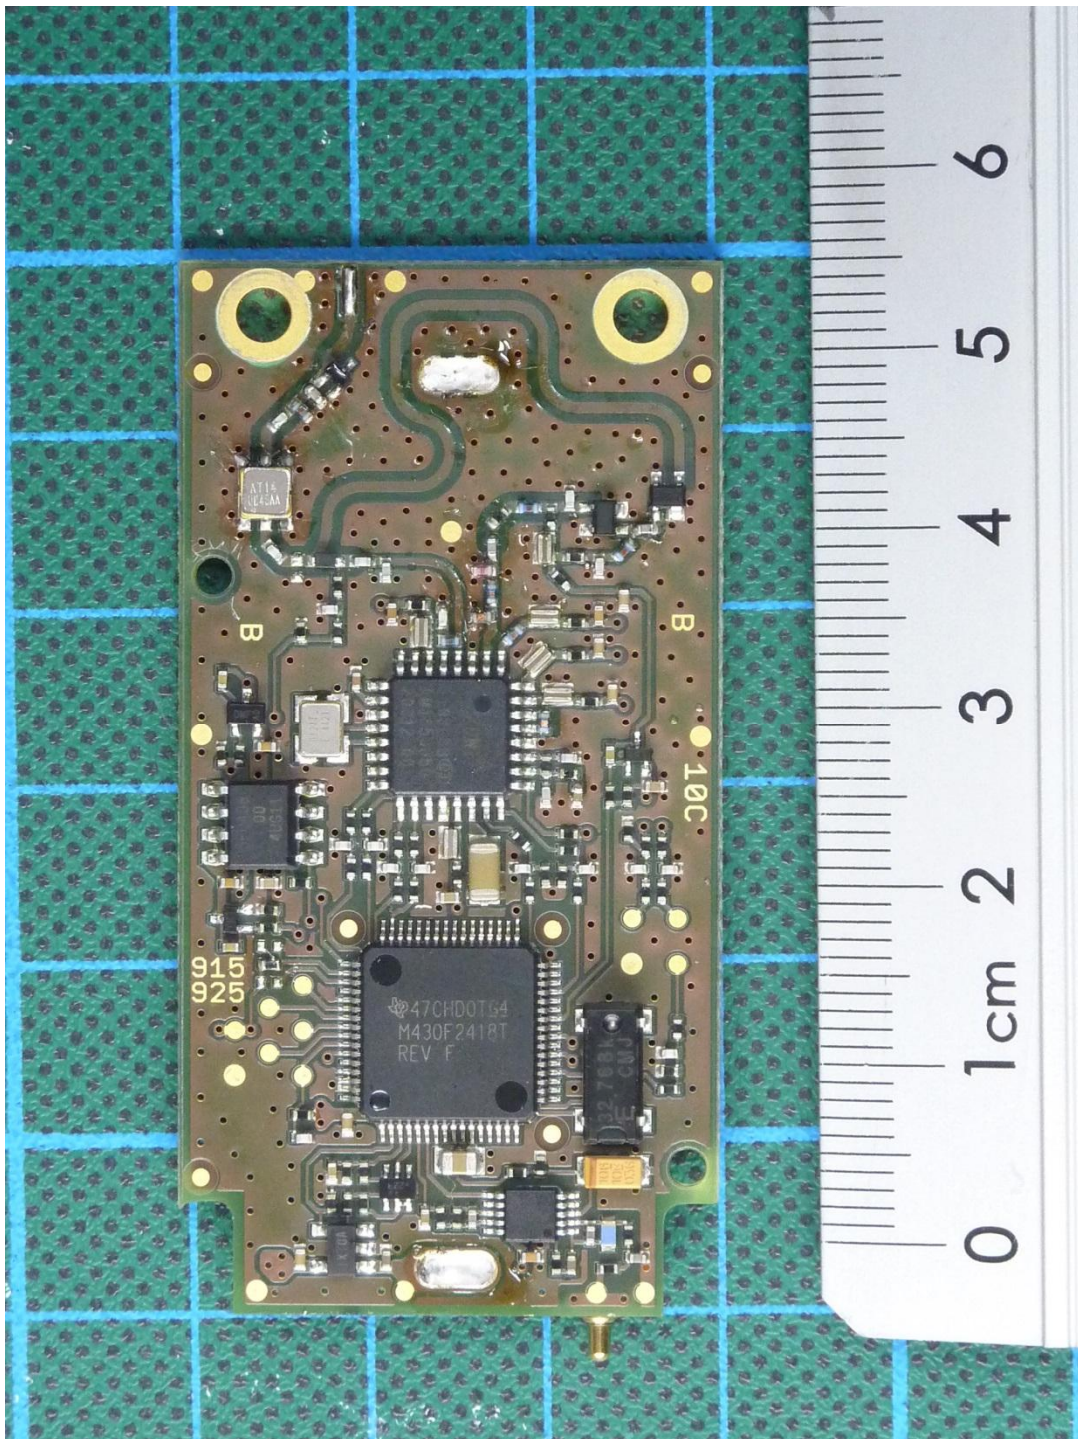

Annex C: Internal photographs

153494_I_U_10.JPG: ZONESCAN 820 Logger with integrated antenna, PCB, top view

Annex C: Internal photographs

153494_I_U_9.JPG: ZONESCAN 820 Logger with integrated antenna, PCB, bottom view

Annex C: Internal photographs

153494_X_U_4.JPG: ZONSCAN 820 Logger with external antenna port, internal view 1

Annex C: Internal photographs

153494_X_U_5.JPG: ZONESCAN 820 Logger with external antenna port, internal view 2

Annex C: Internal photographs

153494_X_U_6.JPG: ZONESCAN 820 Logger with external antenna port, disassembled 1

Annex C: Internal photographs

153494_X_U_7.JPG: ZONESCAN 820 Logger with external antenna port, disassembled 2

Annex C: Internal photographs

153494_X_U_9.JPG: ZONESCAN 820 Logger with external antenna port, PCB, top view

Annex C: Internal photographs

153494_X_U_8.JPG: ZONESCAN 820 Logger with external antenna port, PCB, bottom view