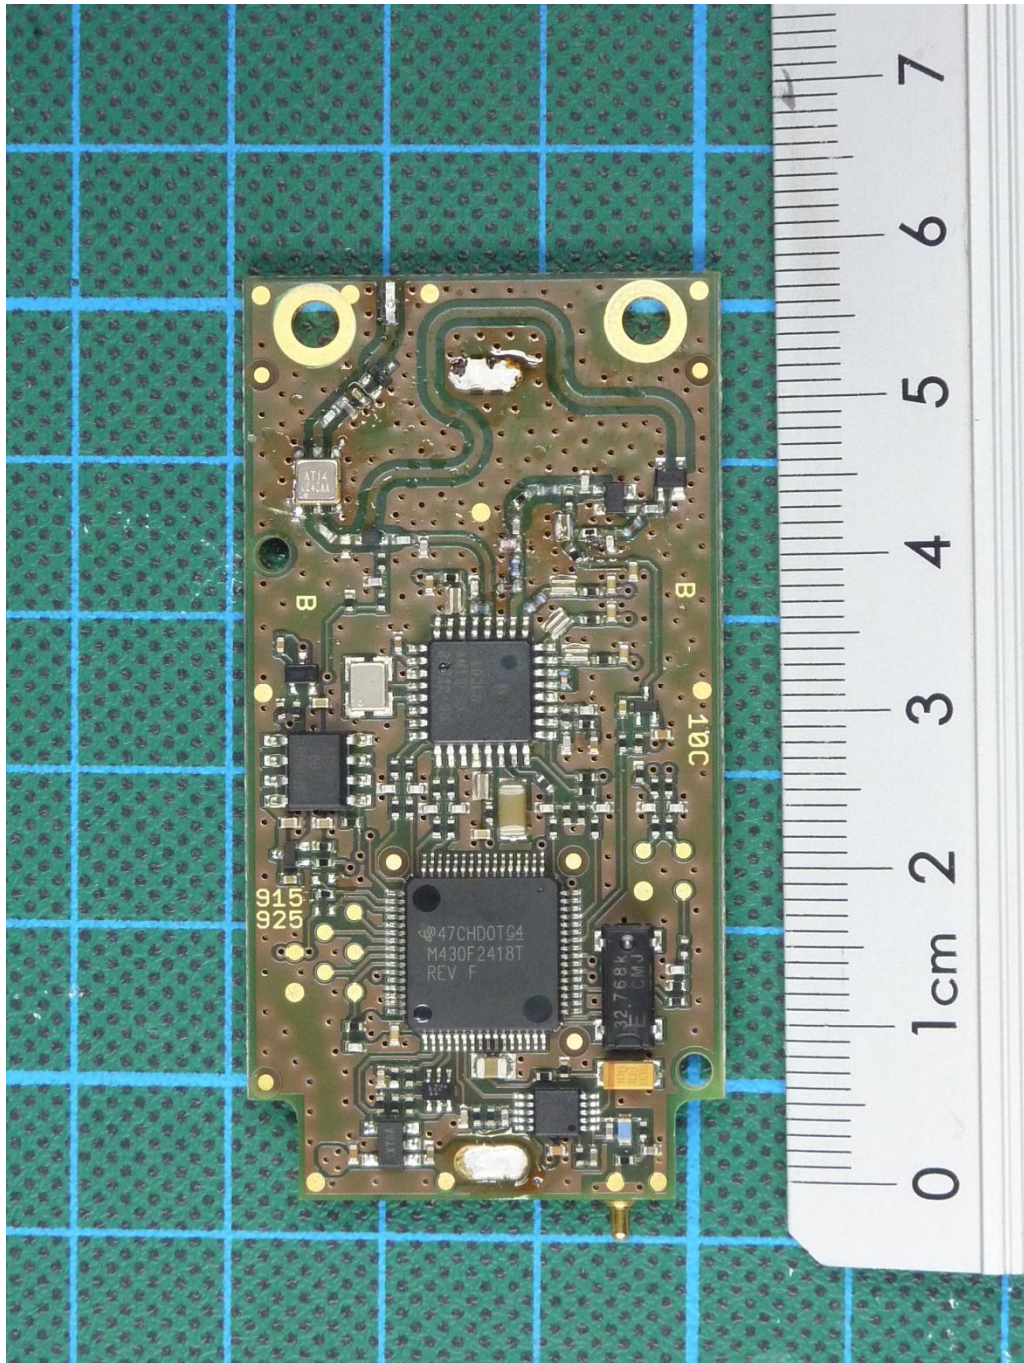

Annex C: Internal photographs

153494_I_U_4.JPG: ZONESCAN 820 Logger with integrated antenna, internal view 1

Annex C: Internal photographs

153494_I_U_5.JPG: ZONESCAN 820 Logger with integrated antenna, internal view 2

Annex C: Internal photographs

153494_I_U_6.JPG: ZONESCAN 820 Logger with integrated antenna, disassembled 1

Annex C: Internal photographs

153494_I_U_7.JPG: ZONESCAN 820 Logger with integrated antenna, disassembled 2

Annex C: Internal photographs

153494_I_U_10.JPG: ZONESCAN 820 Logger with integrated antenna, PCB, top view

Annex C: Internal photographs

153494_I_U_9.JPG: ZONESCAN 820 Logger with integrated antenna, PCB, bottom view

Annex C: Internal photographs

153494_X_U_4.JPG: ZONSCAN 820 Logger with external antenna port, internal view 1

Annex C: Internal photographs

153494_X_U_5.JPG: ZONESCAN 820 Logger with external antenna port, internal view 2