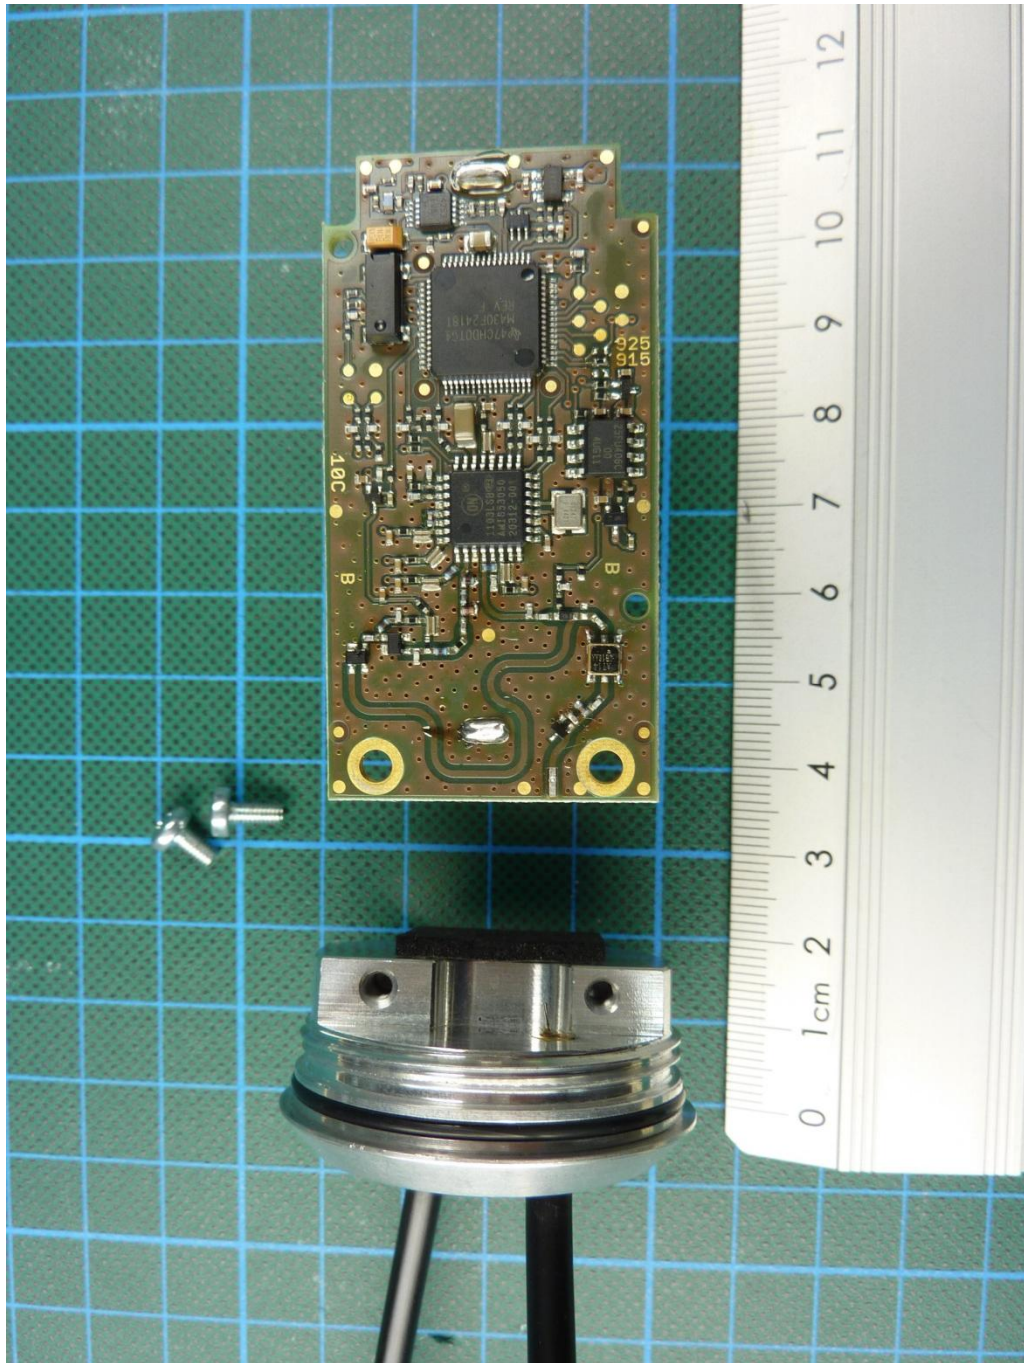

Annex C: Internal photographs

153494_I_U_6.JPG: ZONESCAN 820 Logger with integrated antenna, disassembled 1

Annex C: Internal photographs

153494_I_U_7.JPG: ZONESCAN 820 Logger with integrated antenna, disassembled 2

Annex C: Internal photographs

153494_E_U_6.JPG: EASYSCAN SENSOR, dissembled 1

Annex C: Internal photographs

153494_E_U_7.JPG: EASYSCAN SENSOR, dissembled 2

Annex C: Internal photographs

153494_E_U_12.JPG: EASYSCAN SENSOR, PCB, top view

Annex C: Internal photographs

153494_E_U_11.JPG: EASYSCAN SENSOR, PCB, bottom view

Annex C: Internal photographs

153494_R_U_4.JPG: ZONESCAN 820 Repeater, internal view 1

Annex C: Internal photographs

153494_R_U_5.JPG: ZONESCAN 820 Repeater, internal view 2

Annex C: Internal photographs

153494_E_U_8.JPG: ZONESCAN 820 Repeater, disassembled

Annex C: Internal photographs

153494_R_U_9.JPG: ZONESCAN 820 Repeater, PCB, top view

Annex C: Internal photographs

153494_R_U_11.JPG: ZONESCAN 820 Repeater, PCB, bottom view