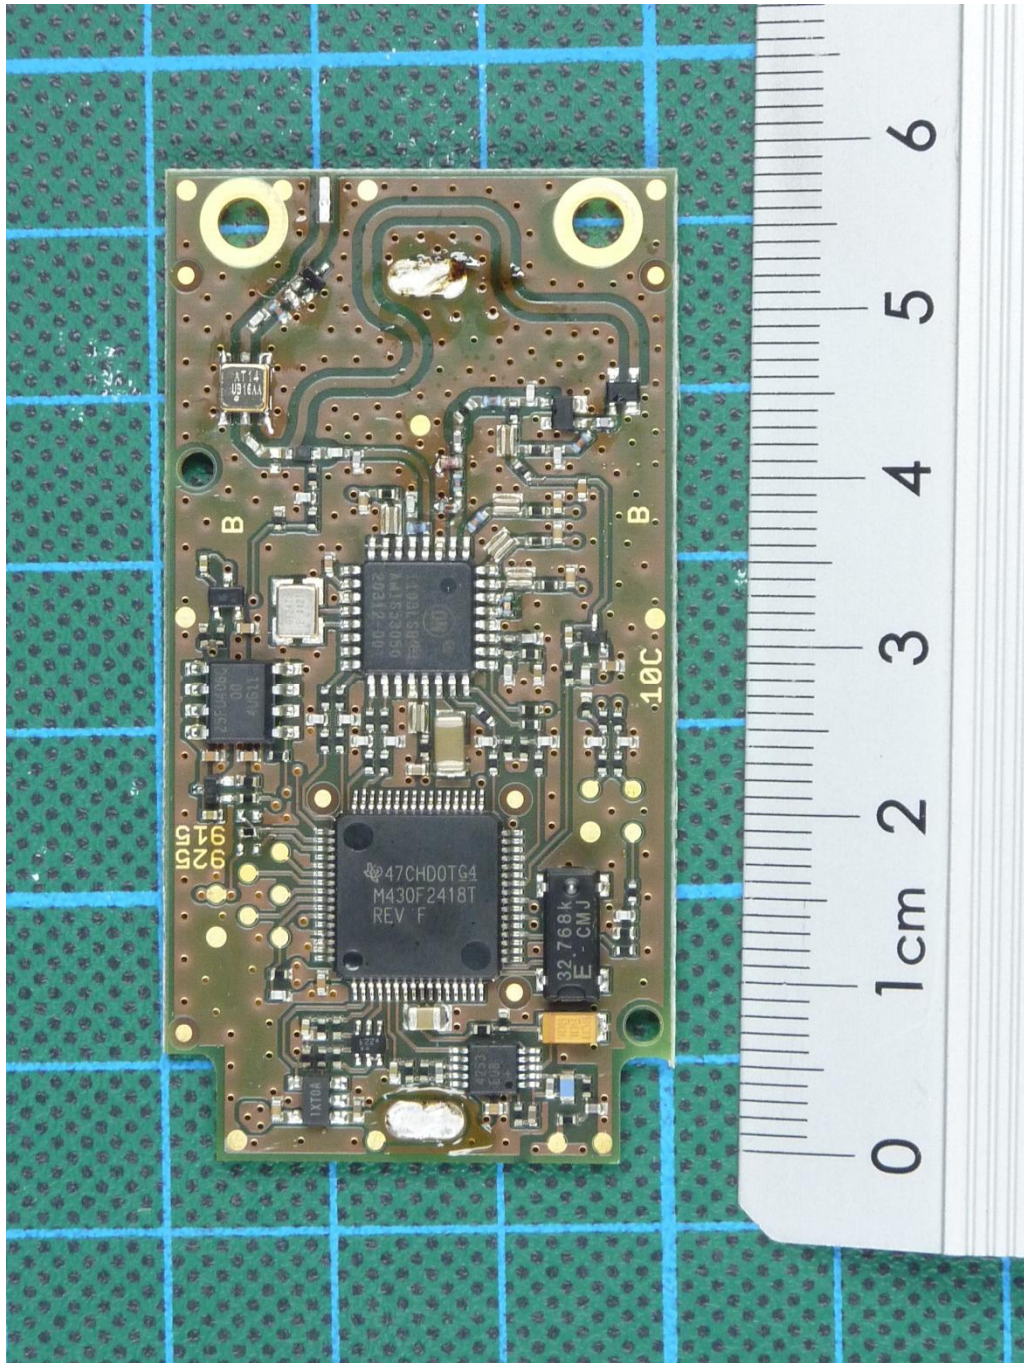

Annex C: Internal photographs

153494_I_U_6.JPG: ZONESCAN 820 Logger with integrated antenna, disassembled 1

Annex C: Internal photographs

153494_I_U_7.JPG: ZONESCAN 820 Logger with integrated antenna, disassembled 2

Annex C: Internal photographs

153494_E_U_6.JPG: EASYSCAN SENSOR, dissembled 1

Annex C: Internal photographs

153494_E_U_7.JPG: EASYSCAN SENSOR, dissembled 2

Annex C: Internal photographs

153494_E_U_12.JPG: EASYSCAN SENSOR, PCB, top view

Annex C: Internal photographs

153494_E_U_11.JPG: EASYSCAN SENSOR, PCB, bottom view

Annex C: Internal photographs

153494_R_U_4.JPG: ZONESCAN 820 Repeater, internal view 1

Annex C: Internal photographs

153494_R_U_5.JPG: ZONESCAN 820 Repeater, internal view 2

Annex C: Internal photographs

153494_E_U_8.JPG: ZONESCAN 820 Repeater, disassembled

Annex C: Internal photographs

153494_R_U_9.JPG: ZONESCAN 820 Repeater, PCB, top view

Annex C: Internal photographs

153494_R_U_11.JPG: ZONESCAN 820 Repeater, PCB, bottom view