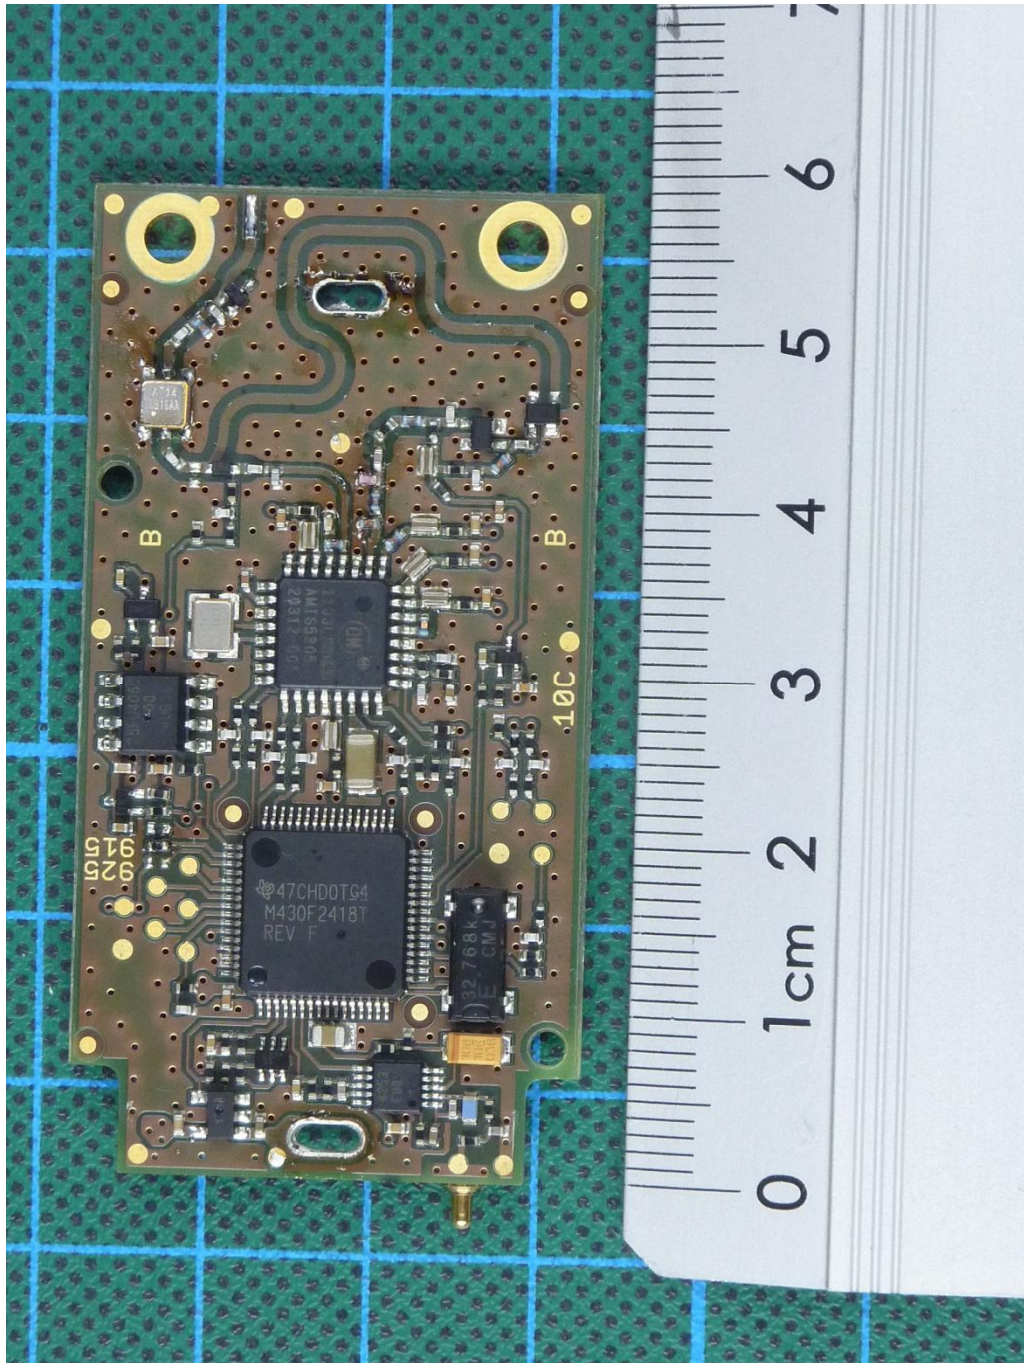

Annex C: Internal photographs

153494_X_U_9.JPG: ZONESCAN 820 Logger with external antenna port, PCB, top view

Annex C: Internal photographs

153494_X_U_8.JPG: ZONESCAN 820 Logger with external antenna port, PCB, bottom view

Annex C: Internal photographs

153494_E_U_16.JPG: EASYSKAN SENSOR, internal view 1

Annex C: Internal photographs

153494_E_U_13.JPG: EASYSCAN SENSOR, internal view 2

Annex C: Internal photographs

153494_E_U_5.JPG: EASYSKAN SENSOR, internal view 3

Annex C: Internal photographs

153494_E_U_6.JPG: EASYSCAN SENSOR, dissembled 1

Annex C: Internal photographs

153494_E_U_7.JPG: EASYSCAN SENSOR, dissembled 2

Annex C: Internal photographs

153494_E_U_12.JPG: EASYSCAN SENSOR, PCB, top view

Annex C: Internal photographs

153494_E_U_11.JPG: EASYSCAN SENSOR, PCB, bottom view

Annex C: Internal photographs

153494_R_U_4.JPG: ZONESCAN 820 Repeater, internal view 1

Annex C: Internal photographs

153494_R_U_5.JPG: ZONESCAN 820 Repeater, internal view 2