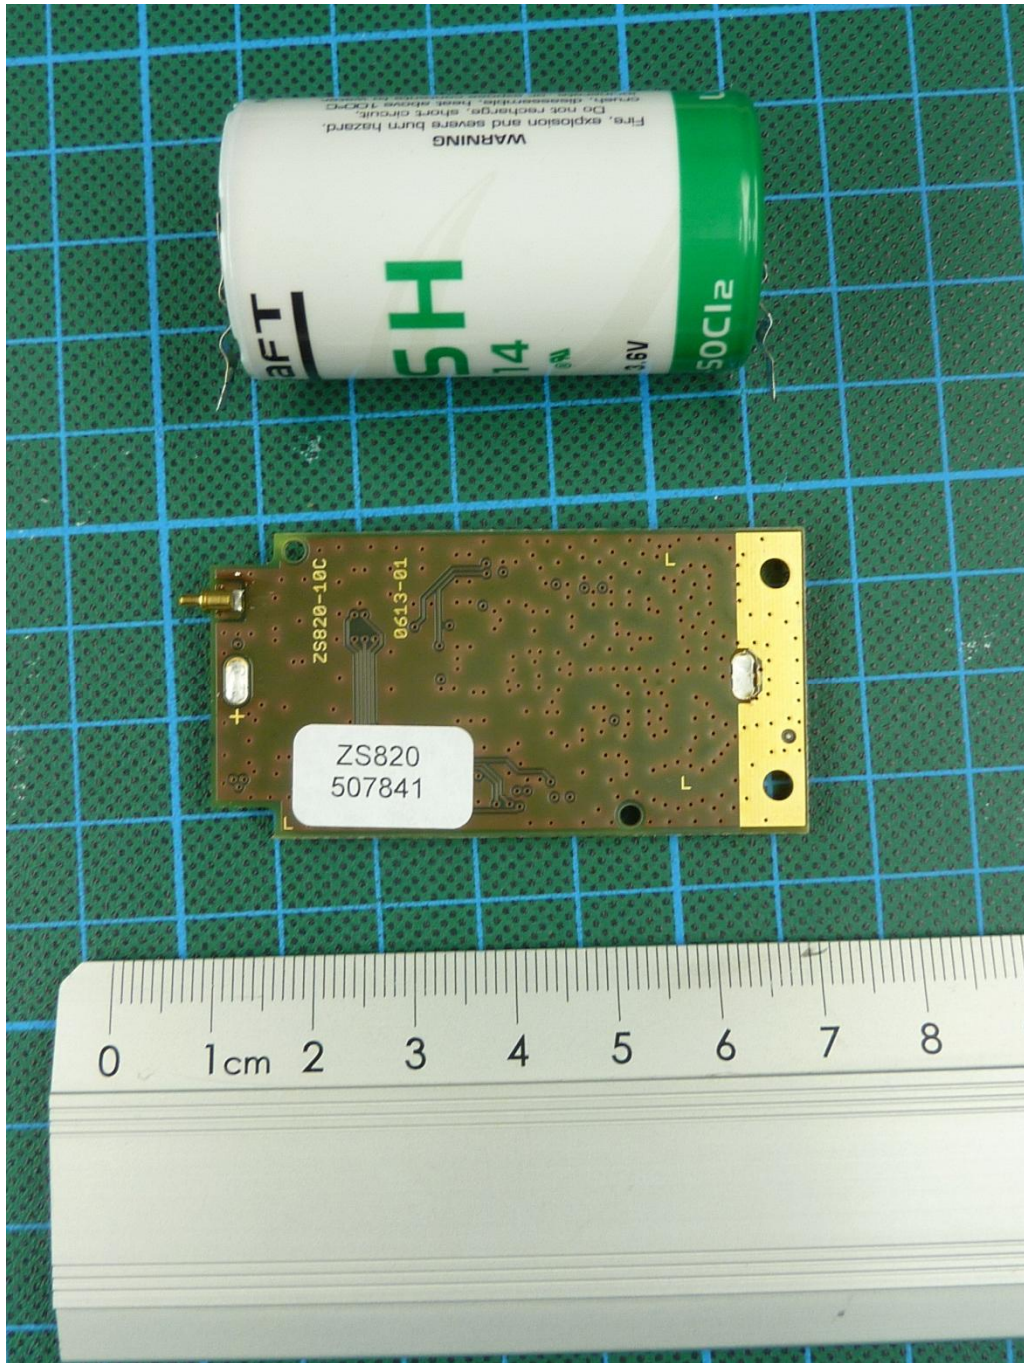

Annex C: Internal photographs

153494_I_U_6.JPG: ZONESCAN 820 Logger with integrated antenna, disassembled 1

Annex C: Internal photographs

153494_I_U_7.JPG: ZONESCAN 820 Logger with integrated antenna, disassembled 2

Annex C: Internal photographs

153494_I_U_10.JPG: ZONESCAN 820 Logger with integrated antenna, PCB, top view

Annex C: Internal photographs

153494_I_U_9.JPG: ZONESCAN 820 Logger with integrated antenna, PCB, bottom view

Annex C: Internal photographs

153494_X_U_4.JPG: ZONSCAN 820 Logger with external antenna port, internal view 1

Annex C: Internal photographs

153494_X_U_5.JPG: ZONESCAN 820 Logger with external antenna port, internal view 2

Annex C: Internal photographs

153494_X_U_6.JPG: ZONESCAN 820 Logger with external antenna port, disassembled 1

Annex C: Internal photographs

153494_X_U_7.JPG: ZONESCAN 820 Logger with external antenna port, disassembled 2