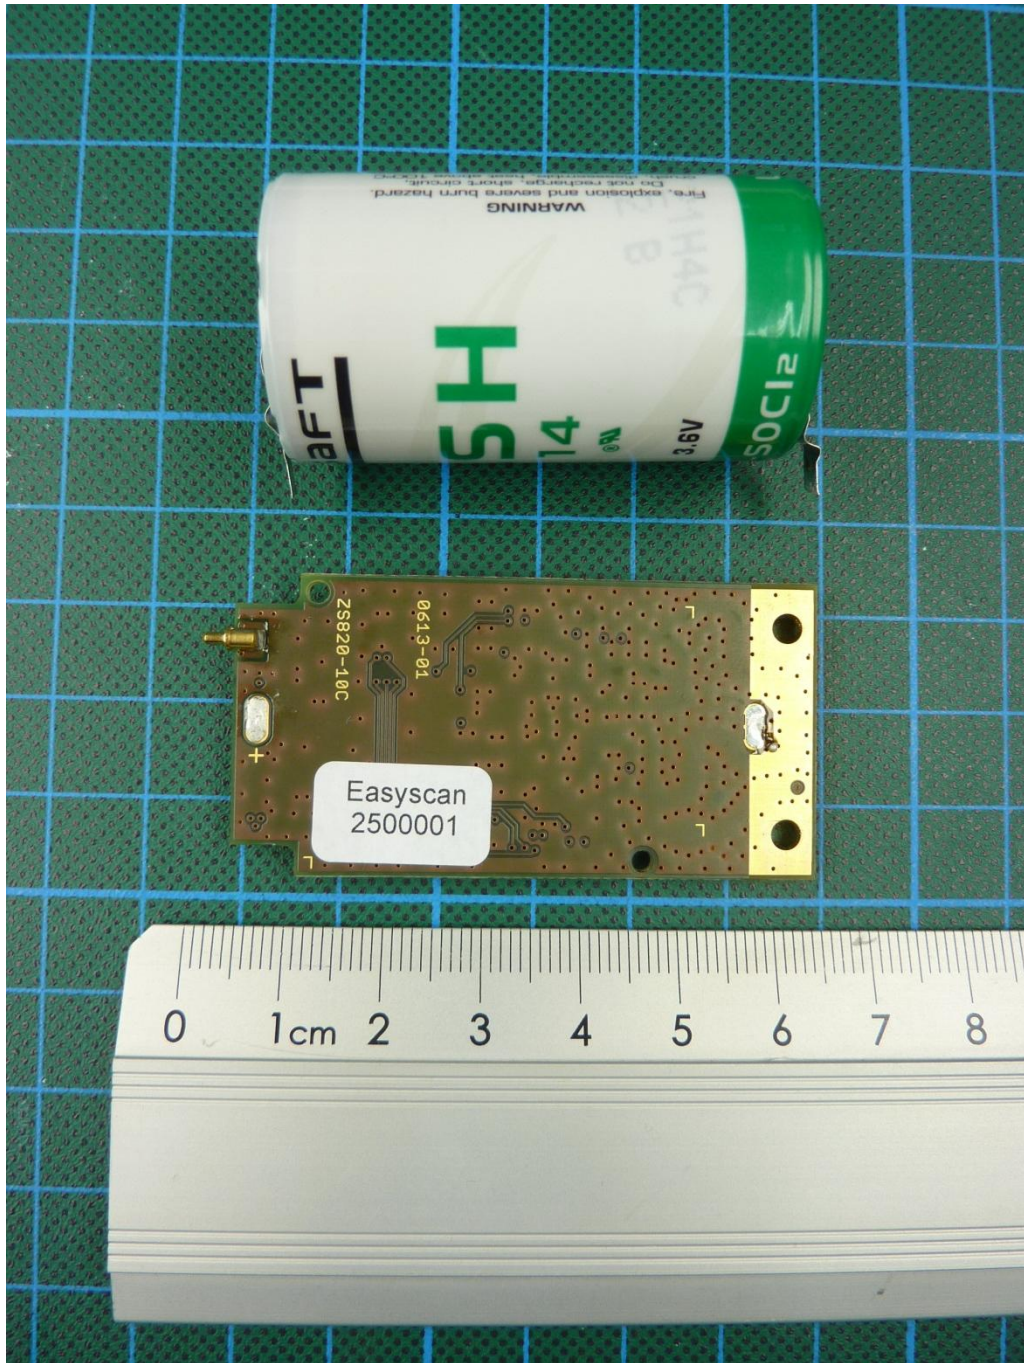

Annex C: Internal photographs

153494_X_U_9.JPG: ZONESCAN 820 Logger with external antenna port, PCB, top view

Annex C: Internal photographs

153494_X_U_8.JPG: ZONESCAN 820 Logger with external antenna port, PCB, bottom view

Annex C: Internal photographs

153494_E_U_16.JPG: EASYSKAN SENSOR, internal view 1

Annex C: Internal photographs

153494_E_U_13.JPG: EASYSCAN SENSOR, internal view 2

Annex C: Internal photographs

153494_E_U_5.JPG: EASYSKAN SENSOR, internal view 3

Annex C: Internal photographs

153494_E_U_6.JPG: EASYSCAN SENSOR, dissembled 1

Annex C: Internal photographs

153494_E_U_7.JPG: EASYSCAN SENSOR, dissembled 2

Annex C: Internal photographs

153494_E_U_12.JPG: EASYSCAN SENSOR, PCB, top view