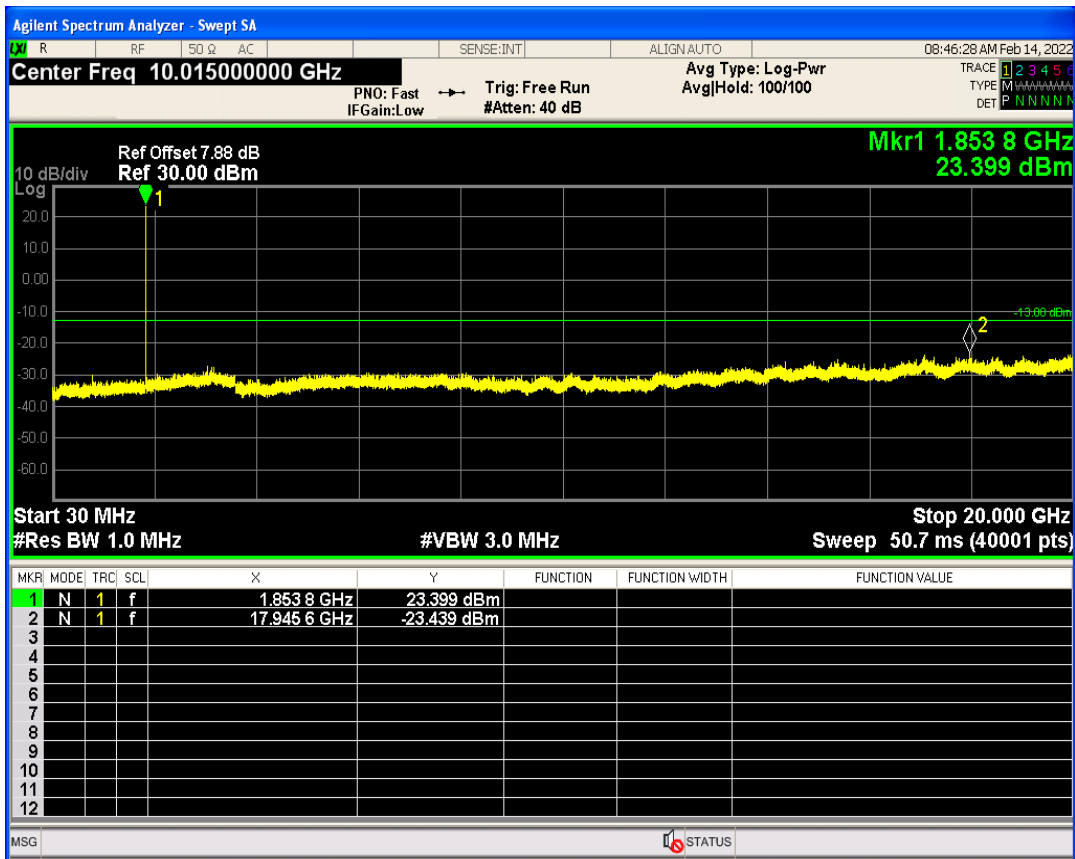

WCDMA Band2 Channel=9262