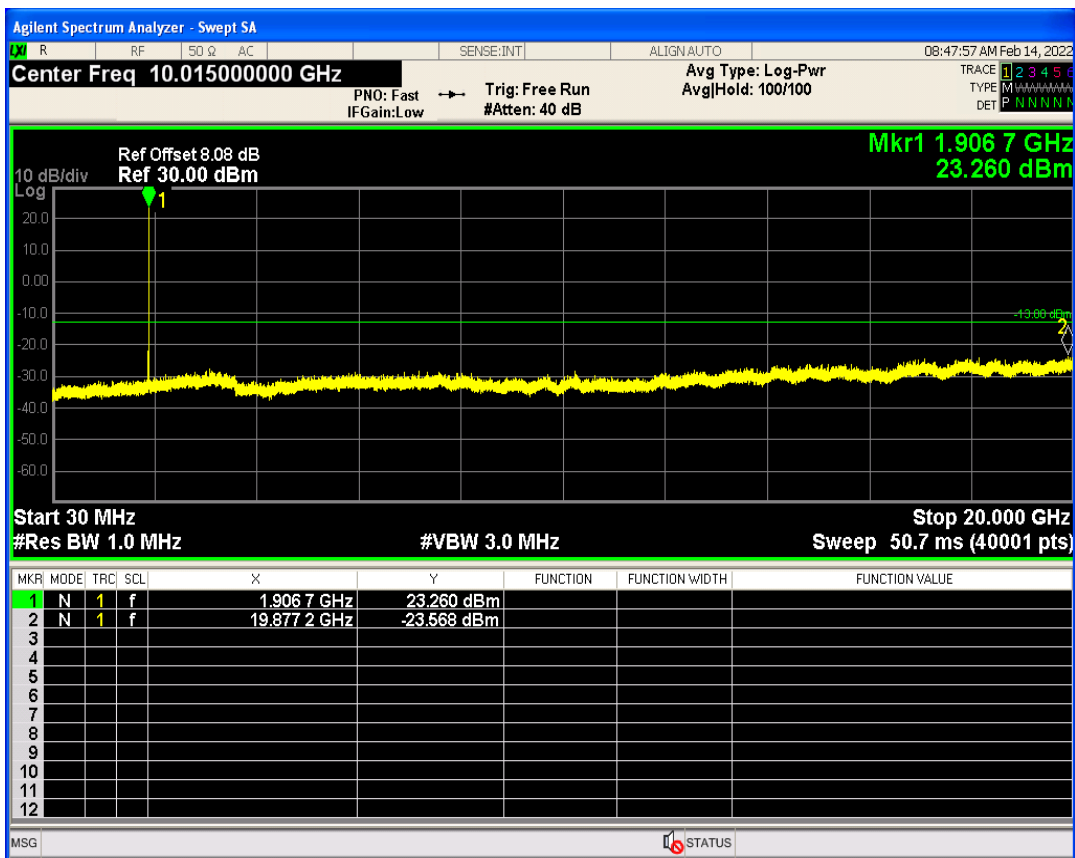

WCDMA Band2 Channel=9538