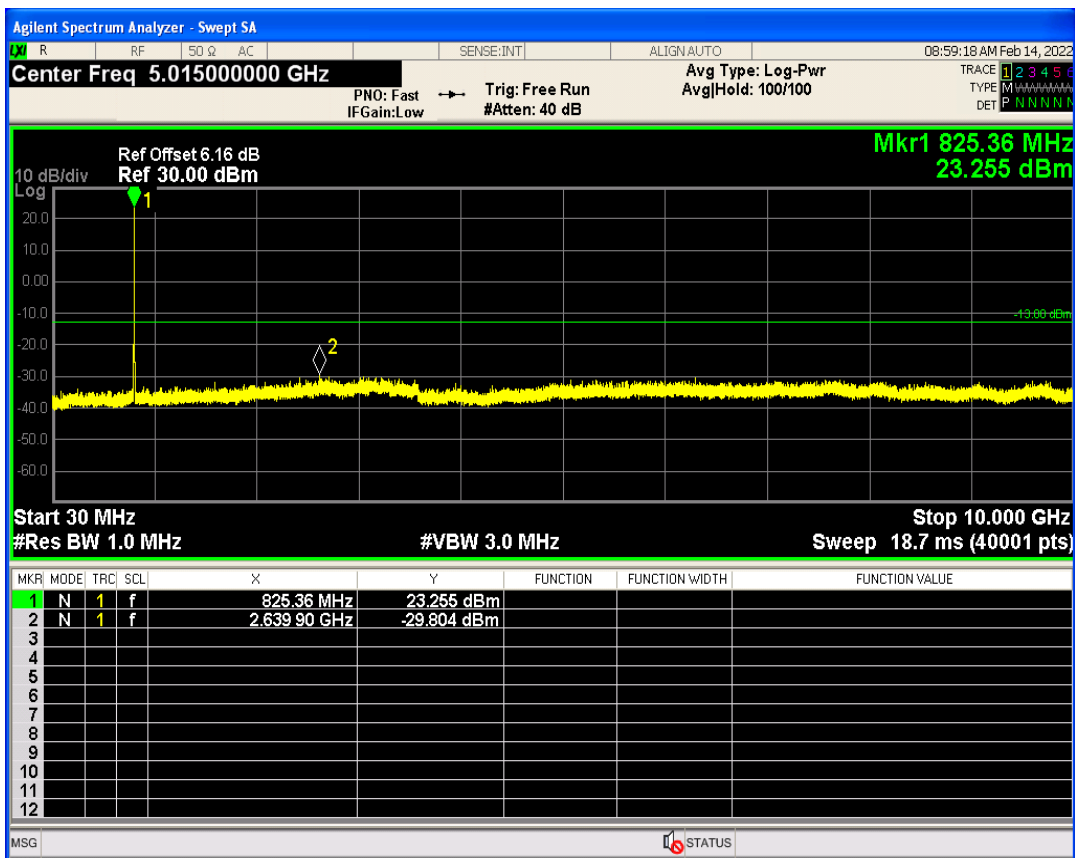

WCDMA Band2 Channel=9400

WCDMA Band2 Channel=9262

WCDMA Band2 Channel=9538

WCDMA Band5 Channel=4182

WCDMA Band5 Channel=4132

WCDMA Band5 Channel=4233

6 Conducted output power

Band	Channel	Frequency (MHz)	Power (dBm)	high Limit (dBm)	Verdict
HSDPA Band2 Subtest1	9262	1852.4	21.68	37	PASS
HSDPA Band2 Subtest2	9262	1852.4	21.12	37	PASS
HSDPA Band2 Subtest3	9262	1852.4	20.33	37	PASS
HSDPA Band2 Subtest4	9262	1852.4	20.33	37	PASS
HSDPA Band2 Subtest1	9400	1880	21.57	37	PASS
HSDPA Band2 Subtest2	9400	1880	21.17	37	PASS
HSDPA Band2 Subtest3	9400	1880	20.24	37	PASS
HSDPA Band2 Subtest4	9400	1880	20.21	37	PASS
HSDPA Band2 Subtest1	9538	1907.6	21.55	37	PASS
HSDPA Band2 Subtest2	9538	1907.6	21.18	37	PASS
HSDPA Band2 Subtest3	9538	1907.6	19.97	37	PASS
HSDPA Band2 Subtest4	9538	1907.6	20.10	37	PASS
HSDPA Band5 Subtest1	4132	826.4	21.92	37	PASS
HSDPA Band5 Subtest2	4132	826.4	21.45	37	PASS
HSDPA Band5 Subtest3	4132	826.4	20.17	37	PASS
HSDPA Band5 Subtest4	4132	826.4	20.49	37	PASS
HSDPA Band5 Subtest1	4182	836.4	21.74	37	PASS
HSDPA Band5 Subtest2	4182	836.4	21.20	37	PASS
HSDPA Band5 Subtest3	4182	836.4	20.44	37	PASS
HSDPA Band5 Subtest4	4182	836.4	20.33	37	PASS
HSDPA Band5 Subtest1	4233	846.6	21.62	37	PASS
HSDPA Band5 Subtest2	4233	846.6	21.15	37	PASS
HSDPA Band5 Subtest3	4233	846.6	20.32	37	PASS
HSDPA Band5 Subtest4	4233	846.6	20.32	37	PASS