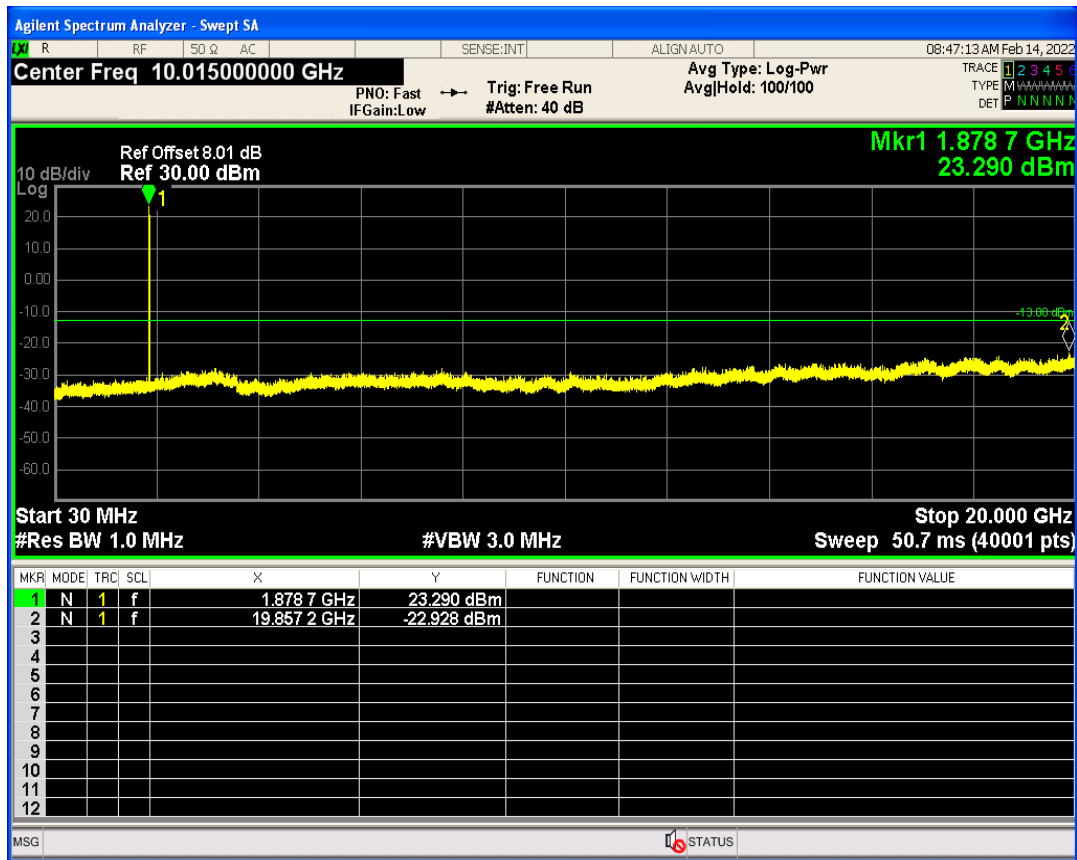

5 Out-of-band emissions

Band	Channel	Frequency (MHz)	Spur Freq (MHz)	Spur Level (dBm)	Limit (dBm)	Verdict
WCDMA Band2	9262	1852.4	17945.59	-23.43	-13	PASS
WCDMA Band2	9400	1880	19857.21	-22.92	-13	PASS
WCDMA Band2	9538	1907.6	19877.18	-23.56	-13	PASS
WCDMA Band5	4132	826.4	2639.90	-29.80	-13	PASS
WCDMA Band5	4182	836.4	2656.85	-28.61	-13	PASS
WCDMA Band5	4233	846.6	3272.74	-30.07	-13	PASS

WCDMA Band2 Channel=9400