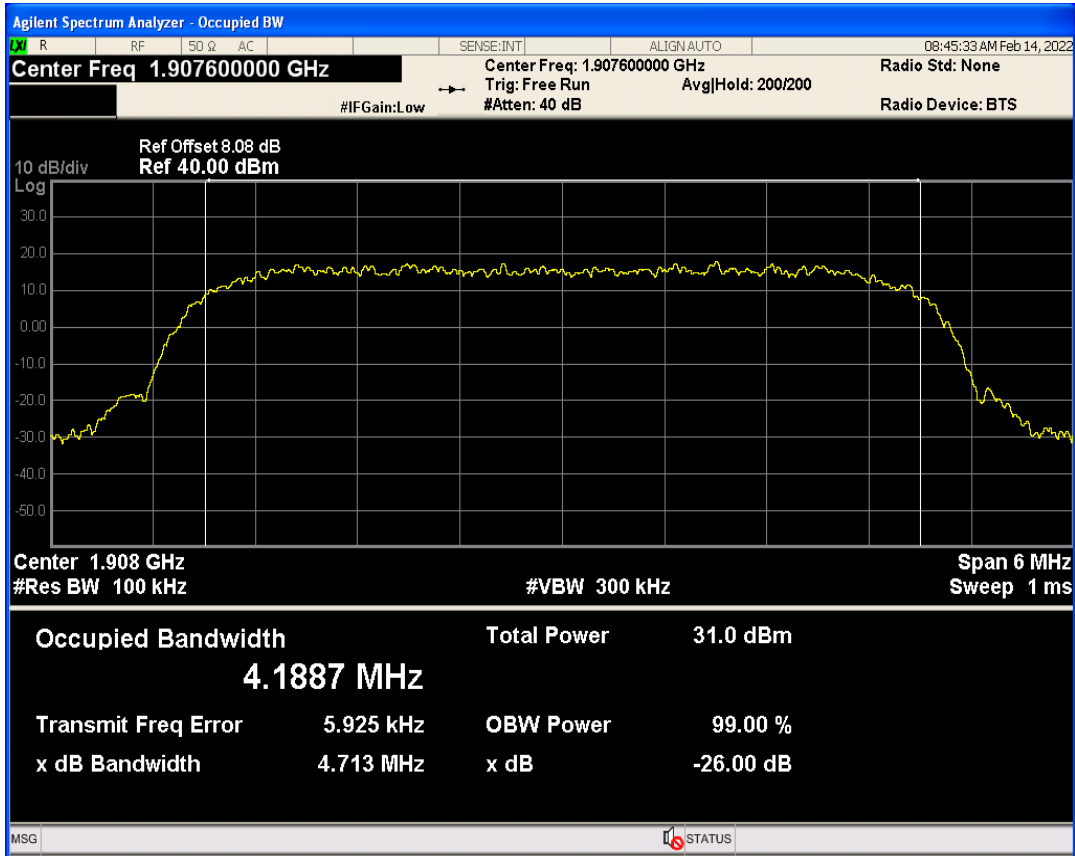

WCDMA Band2 Channel=9262

WCDMA Band2 Channel=9400

WCDMA Band2 Channel=9538

WCDMA Band5 Channel=4182

WCDMA Band5 Channel=4132

WCDMA Band5 Channel=4233

3 Occupied bandwidth

Band	Channel	Frequency (MHz)	99% OBW (kHz)	-26dB EBW (kHz)	Verdict
WCDMA Band2	9262	1852.4	4171.884	4695.864	PASS
WCDMA Band2	9400	1880	4168.619	4715.923	PASS
WCDMA Band2	9538	1907.6	4188.655	4713.244	PASS
WCDMA Band5	4132	826.4	4155.219	4713.375	PASS
WCDMA Band5	4182	836.4	4168.459	4690.780	PASS
WCDMA Band5	4233	846.6	4185.476	4727.710	PASS

WCDMA Band2 Channel=9262

WCDMA Band2 Channel=9538

WCDMA Band2 Channel=9400

WCDMA Band5 Channel=4132

WCDMA Band5 Channel=4182

WCDMA Band5 Channel=4233

4 Band edge

Band	Channel	Frequency (MHz)	Spur Freq (MHz)	Spur Level (dBm)	Limit (dBm)	Verdict
WCDMA Band2	9262	1852.4	1850.00	-22.37	-13	PASS
WCDMA Band2	9538	1907.6	1910.00	-22.38	-13	PASS
WCDMA Band5	4132	826.4	824.00	-22.15	-13	PASS
WCDMA Band5	4233	846.6	849.01	-23.58	-13	PASS