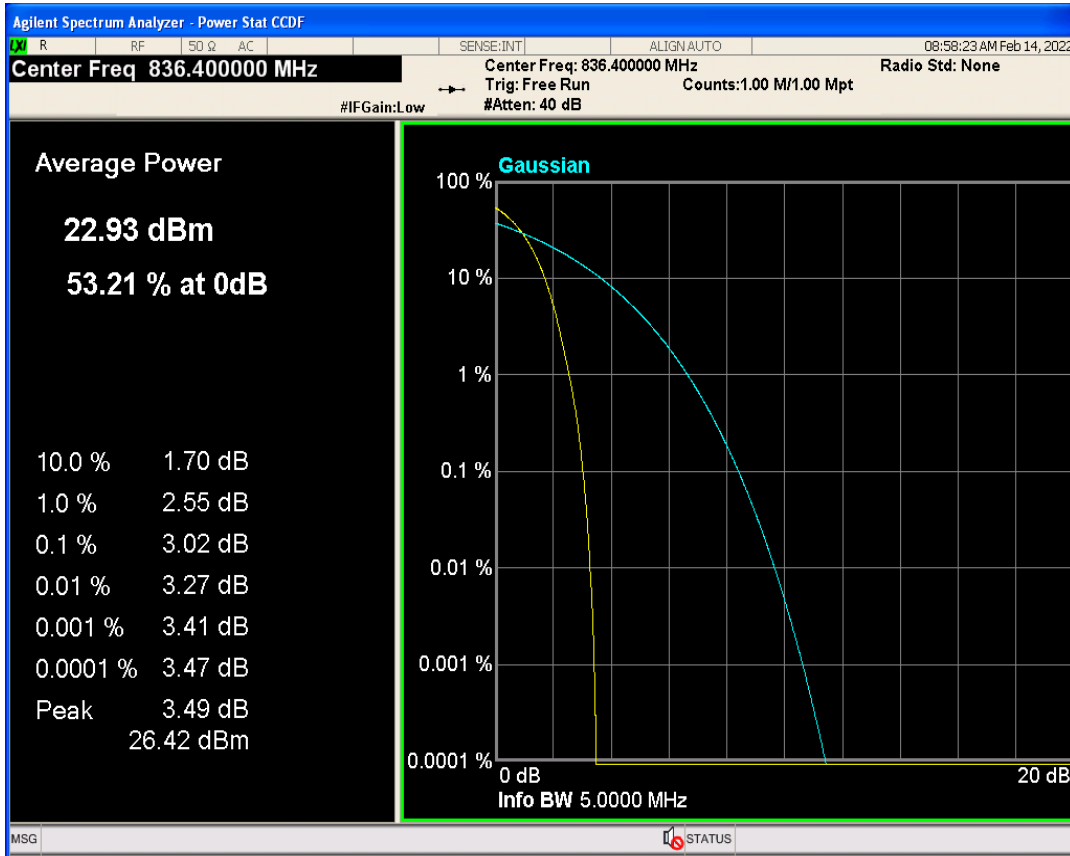

WCDMA Band2 Channel=9262

WCDMA Band2 Channel=9400

WCDMA Band2 Channel=9538

WCDMA Band5 Channel=4182

WCDMA Band5 Channel=4132

WCDMA Band5 Channel=4233

3 Occupied bandwidth

Band	Channel	Frequency (MHz)	99% OBW (kHz)	-26dB EBW (kHz)	Verdict
WCDMA Band2	9262	1852.4	4171.884	4695.864	PASS
WCDMA Band2	9400	1880	4168.619	4715.923	PASS
WCDMA Band2	9538	1907.6	4188.655	4713.244	PASS
WCDMA Band5	4132	826.4	4155.219	4713.375	PASS
WCDMA Band5	4182	836.4	4168.459	4690.780	PASS
WCDMA Band5	4233	846.6	4185.476	4727.710	PASS

WCDMA Band2 Channel=9262

WCDMA Band2 Channel=9538

WCDMA Band2 Channel=9400

WCDMA Band5 Channel=4132

WCDMA Band5 Channel=4182

WCDMA Band5 Channel=4233

4 Band edge

Band	Channel	Frequency (MHz)	Spur Freq (MHz)	Spur Level (dBm)	Limit (dBm)	Verdict
WCDMA Band2	9262	1852.4	1850.00	-22.37	-13	PASS
WCDMA Band2	9538	1907.6	1910.00	-22.38	-13	PASS
WCDMA Band5	4132	826.4	824.00	-22.15	-13	PASS
WCDMA Band5	4233	846.6	849.01	-23.58	-13	PASS