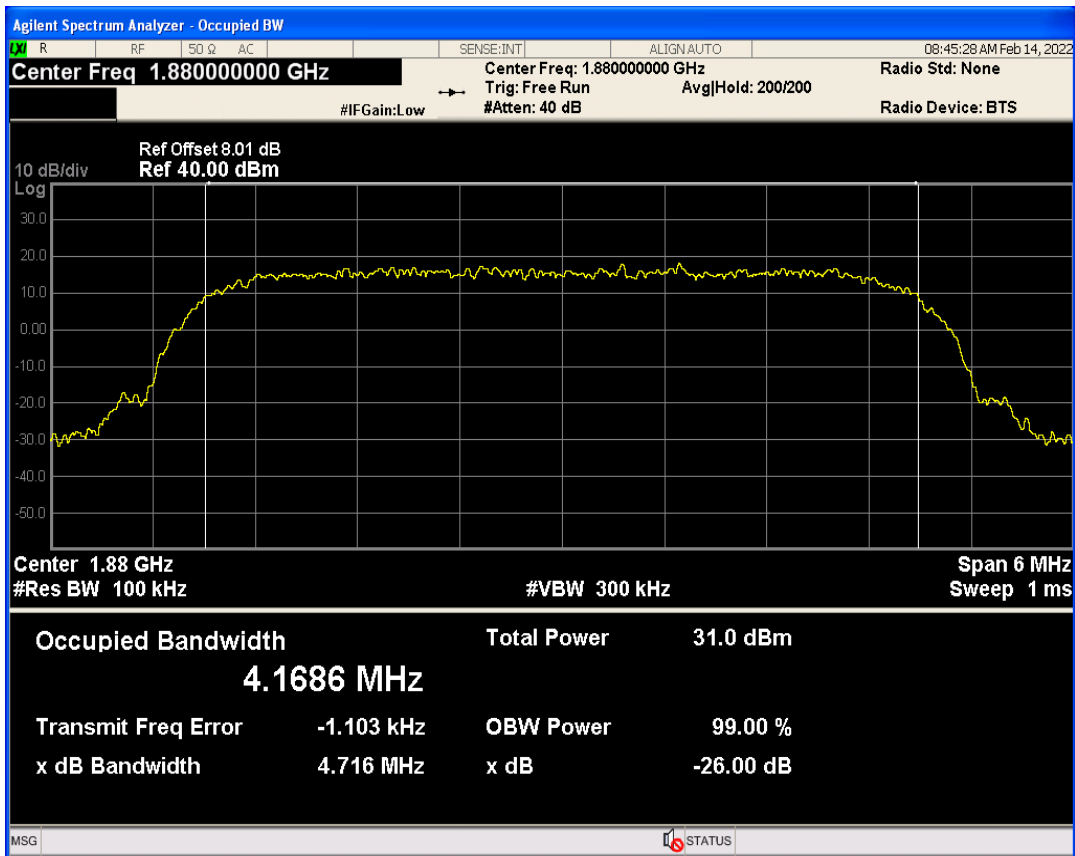

WCDMA Band2 Channel=9400