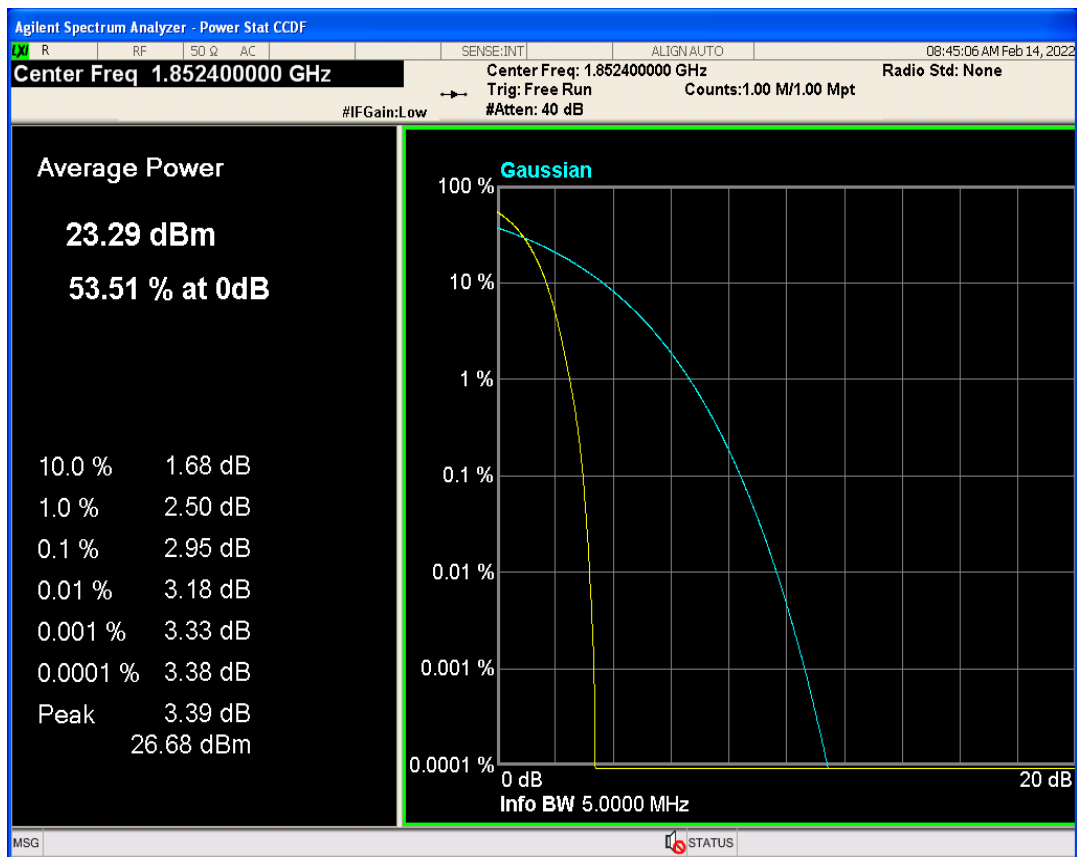

1 Conducted output power

Band	Channel	Frequency (MHz)	Power (dBm)	high Limit (dBm)	Verdict
WCDMA Band2	9262	1852.4	22.62	37	PASS
WCDMA Band2	9400	1880	22.54	37	PASS
WCDMA Band2	9538	1907.6	22.50	37	PASS
WCDMA Band5	4132	826.4	22.81	37	PASS
WCDMA Band5	4182	836.4	22.74	37	PASS
WCDMA Band5	4233	846.6	22.58	37	PASS

2 Peak-to-Average Ratio

Band	Channel	Frequency (MHz)	Result (dB)	high Limit (dB)	Verdict
WCDMA Band2	9262	1852.4	2.95	13	PASS
WCDMA Band2	9400	1880	2.97	13	PASS
WCDMA Band2	9538	1907.6	2.98	13	PASS
WCDMA Band5	4132	826.4	3.01	13	PASS
WCDMA Band5	4182	836.4	3.02	13	PASS
WCDMA Band5	4233	846.6	3.04	13	PASS

WCDMA Band2 Channel=9262