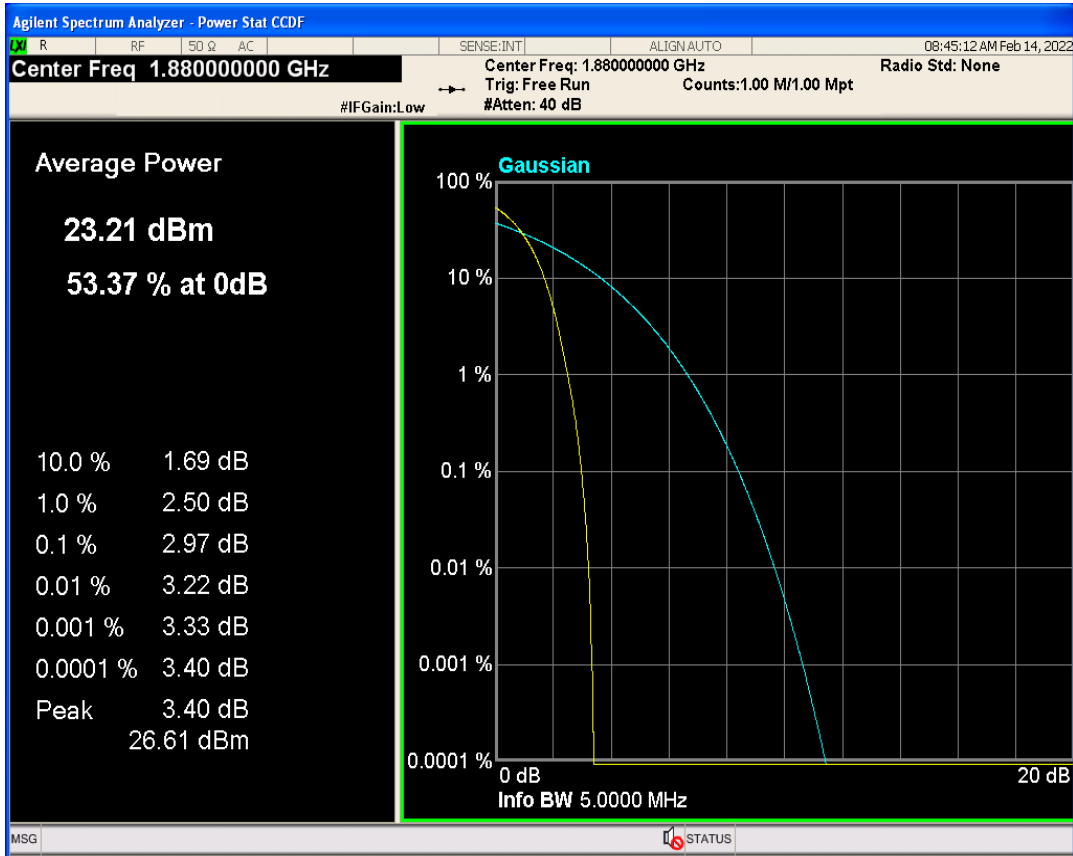

WCDMA Band2 Channel=9400