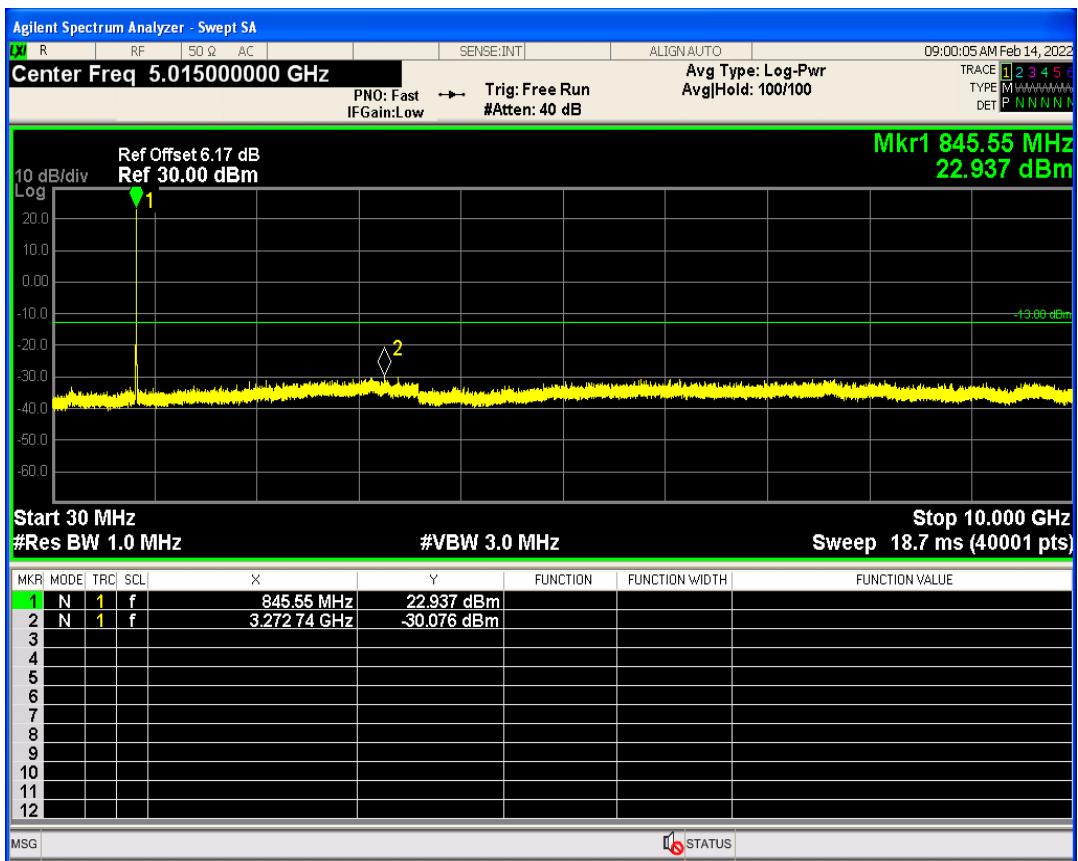

WCDMA Band2 Channel=9262

WCDMA Band2 Channel=9538

WCDMA Band5 Channel=4132

WCDMA Band5 Channel=4233

5 Out-of-band emissions

Band	Channel	Frequency (MHz)	Spur Freq (MHz)	Spur Level (dBm)	Limit (dBm)	Verdict
WCDMA Band2	9262	1852.4	17945.59	-23.43	-13	PASS
WCDMA Band2	9400	1880	19857.21	-22.92	-13	PASS
WCDMA Band2	9538	1907.6	19877.18	-23.56	-13	PASS
WCDMA Band5	4132	826.4	2639.90	-29.80	-13	PASS
WCDMA Band5	4182	836.4	2656.85	-28.61	-13	PASS
WCDMA Band5	4233	846.6	3272.74	-30.07	-13	PASS

WCDMA Band2 Channel=9400

WCDMA Band2 Channel=9262

WCDMA Band2 Channel=9538

WCDMA Band5 Channel=4182

WCDMA Band5 Channel=4132

WCDMA Band5 Channel=4233

6 Conducted output power

Band	Channel	Frequency (MHz)	Power (dBm)	high Limit (dBm)	Verdict
HSDPA Band2 Subtest1	9262	1852.4	21.68	37	PASS
HSDPA Band2 Subtest2	9262	1852.4	21.12	37	PASS
HSDPA Band2 Subtest3	9262	1852.4	20.33	37	PASS
HSDPA Band2 Subtest4	9262	1852.4	20.33	37	PASS
HSDPA Band2 Subtest1	9400	1880	21.57	37	PASS
HSDPA Band2 Subtest2	9400	1880	21.17	37	PASS
HSDPA Band2 Subtest3	9400	1880	20.24	37	PASS
HSDPA Band2 Subtest4	9400	1880	20.21	37	PASS
HSDPA Band2 Subtest1	9538	1907.6	21.55	37	PASS
HSDPA Band2 Subtest2	9538	1907.6	21.18	37	PASS
HSDPA Band2 Subtest3	9538	1907.6	19.97	37	PASS
HSDPA Band2 Subtest4	9538	1907.6	20.10	37	PASS
HSDPA Band5 Subtest1	4132	826.4	21.92	37	PASS
HSDPA Band5 Subtest2	4132	826.4	21.45	37	PASS
HSDPA Band5 Subtest3	4132	826.4	20.17	37	PASS
HSDPA Band5 Subtest4	4132	826.4	20.49	37	PASS
HSDPA Band5 Subtest1	4182	836.4	21.74	37	PASS
HSDPA Band5 Subtest2	4182	836.4	21.20	37	PASS
HSDPA Band5 Subtest3	4182	836.4	20.44	37	PASS
HSDPA Band5 Subtest4	4182	836.4	20.33	37	PASS
HSDPA Band5 Subtest1	4233	846.6	21.62	37	PASS
HSDPA Band5 Subtest2	4233	846.6	21.15	37	PASS
HSDPA Band5 Subtest3	4233	846.6	20.32	37	PASS
HSDPA Band5 Subtest4	4233	846.6	20.32	37	PASS