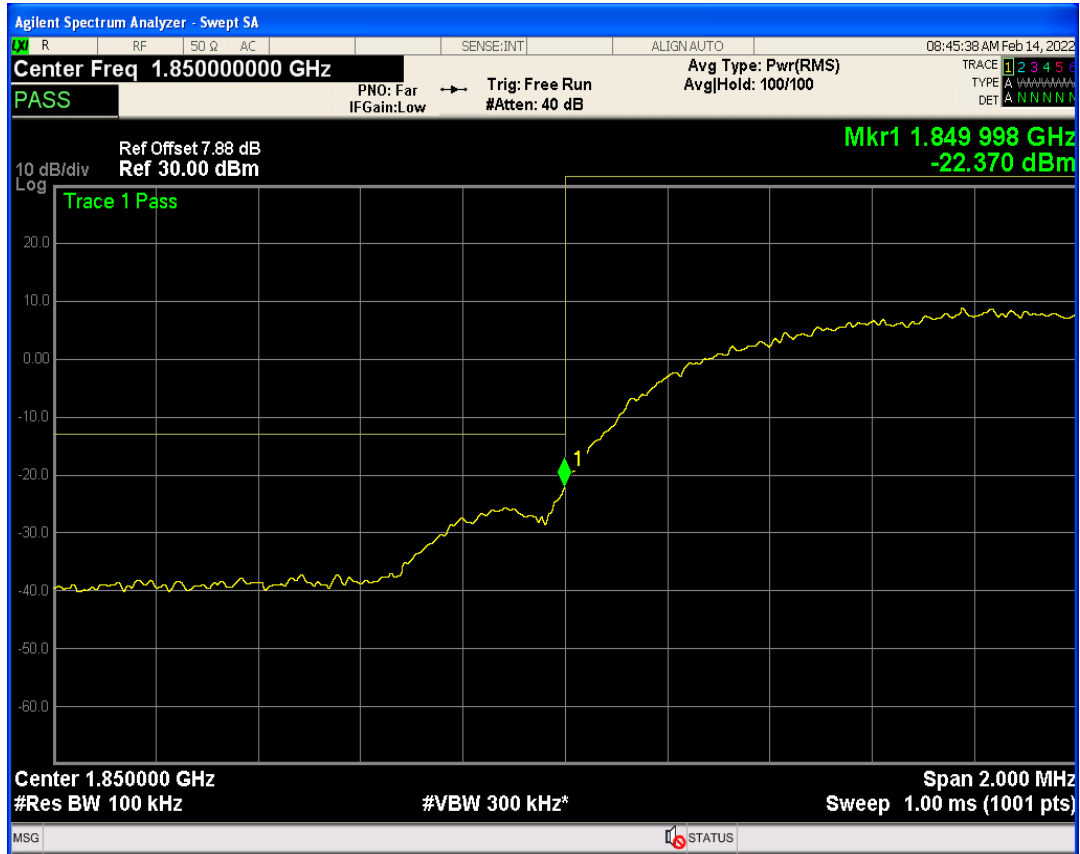

WCDMA Band2 Channel=9262

WCDMA Band2 Channel=9538

WCDMA Band2 Channel=9400

WCDMA Band5 Channel=4132

WCDMA Band5 Channel=4182

WCDMA Band5 Channel=4233

4 Band edge

Band	Channel	Frequency (MHz)	Spur Freq (MHz)	Spur Level (dBm)	Limit (dBm)	Verdict
WCDMA Band2	9262	1852.4	1850.00	-22.37	-13	PASS
WCDMA Band2	9538	1907.6	1910.00	-22.38	-13	PASS
WCDMA Band5	4132	826.4	824.00	-22.15	-13	PASS
WCDMA Band5	4233	846.6	849.01	-23.58	-13	PASS

WCDMA Band2 Channel=9262

WCDMA Band2 Channel=9538

WCDMA Band5 Channel=4132

WCDMA Band5 Channel=4233

5 Out-of-band emissions

Band	Channel	Frequency (MHz)	Spur Freq (MHz)	Spur Level (dBm)	Limit (dBm)	Verdict
WCDMA Band2	9262	1852.4	17945.59	-23.43	-13	PASS
WCDMA Band2	9400	1880	19857.21	-22.92	-13	PASS
WCDMA Band2	9538	1907.6	19877.18	-23.56	-13	PASS
WCDMA Band5	4132	826.4	2639.90	-29.80	-13	PASS
WCDMA Band5	4182	836.4	2656.85	-28.61	-13	PASS
WCDMA Band5	4233	846.6	3272.74	-30.07	-13	PASS