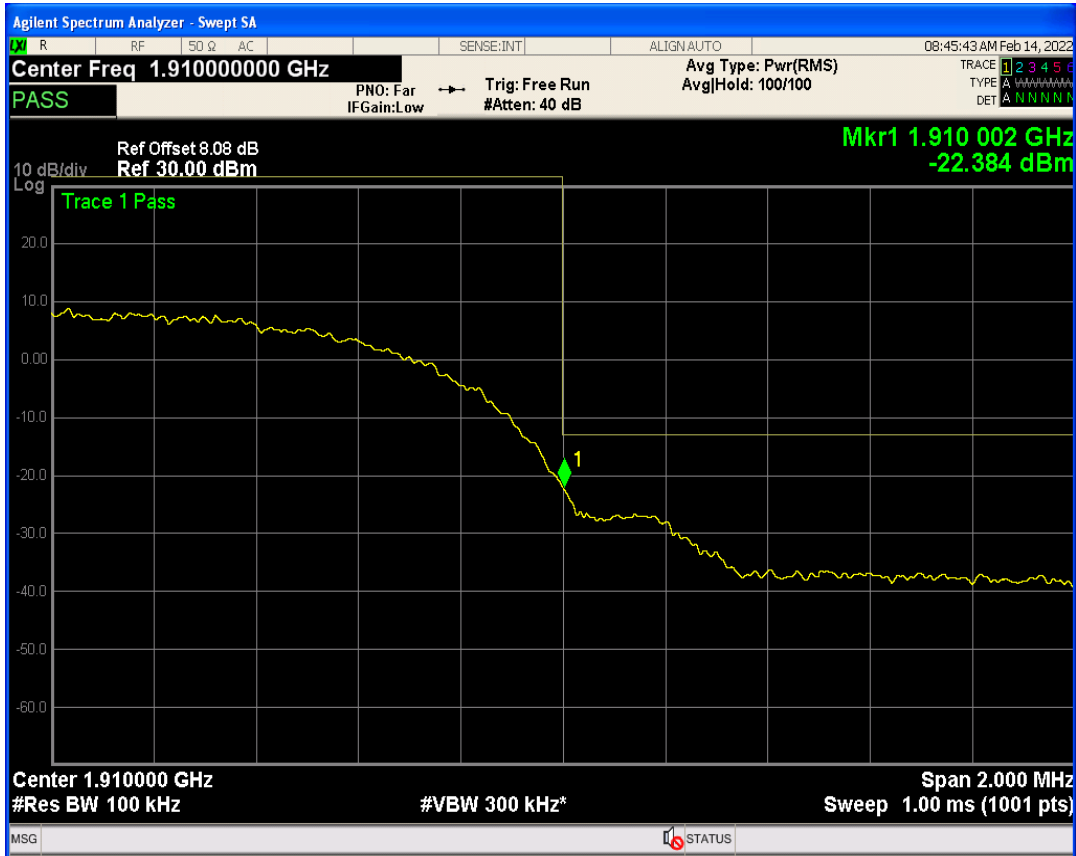

WCDMA Band2 Channel=9262

WCDMA Band2 Channel=9538

WCDMA Band2 Channel=9400

WCDMA Band5 Channel=4132

WCDMA Band5 Channel=4182

WCDMA Band5 Channel=4233

4 Band edge

Band	Channel	Frequency (MHz)	Spur Freq (MHz)	Spur Level (dBm)	Limit (dBm)	Verdict
WCDMA Band2	9262	1852.4	1850.00	-22.37	-13	PASS
WCDMA Band2	9538	1907.6	1910.00	-22.38	-13	PASS
WCDMA Band5	4132	826.4	824.00	-22.15	-13	PASS
WCDMA Band5	4233	846.6	849.01	-23.58	-13	PASS

WCDMA Band2 Channel=9262

WCDMA Band2 Channel=9538

WCDMA Band5 Channel=4132

WCDMA Band5 Channel=4233

5 Out-of-band emissions

Band	Channel	Frequency (MHz)	Spur Freq (MHz)	Spur Level (dBm)	Limit (dBm)	Verdict
WCDMA Band2	9262	1852.4	17945.59	-23.43	-13	PASS
WCDMA Band2	9400	1880	19857.21	-22.92	-13	PASS
WCDMA Band2	9538	1907.6	19877.18	-23.56	-13	PASS
WCDMA Band5	4132	826.4	2639.90	-29.80	-13	PASS
WCDMA Band5	4182	836.4	2656.85	-28.61	-13	PASS
WCDMA Band5	4233	846.6	3272.74	-30.07	-13	PASS