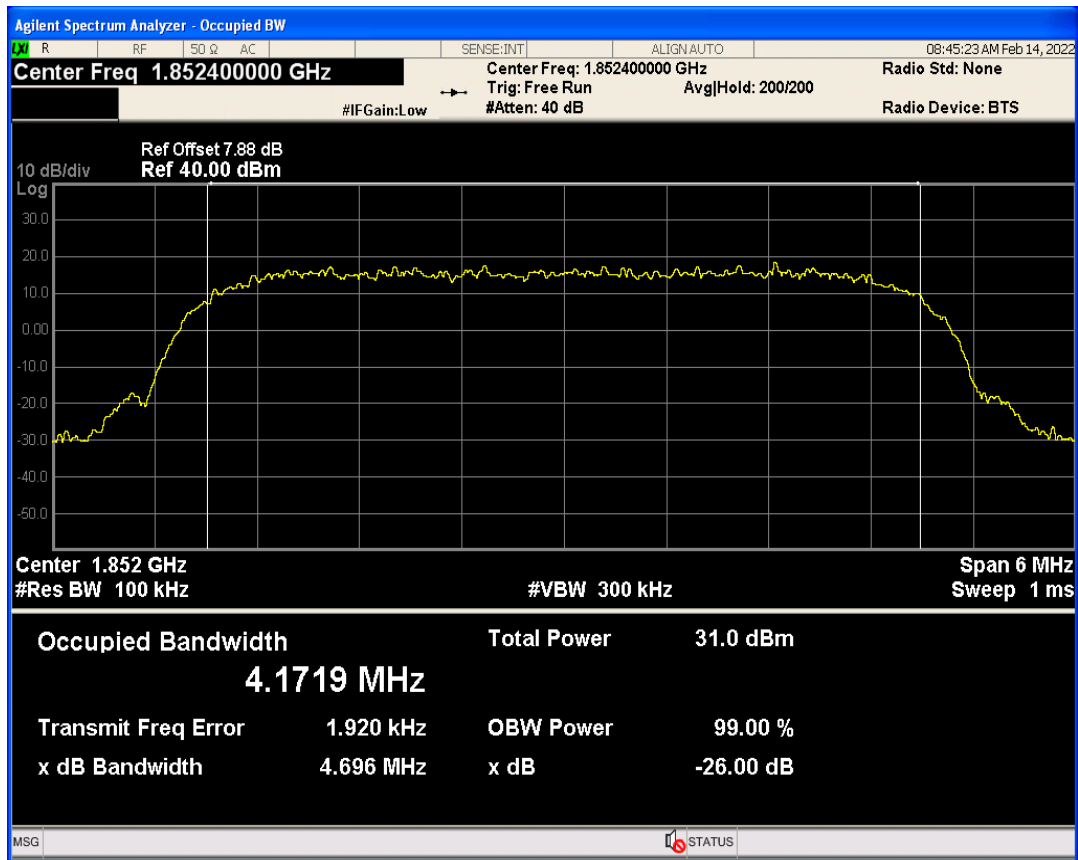

3 Occupied bandwidth

Band	Channel	Frequency (MHz)	99% OBW (kHz)	-26dB EBW (kHz)	Verdict
WCDMA Band2	9262	1852.4	4171.884	4695.864	PASS
WCDMA Band2	9400	1880	4168.619	4715.923	PASS
WCDMA Band2	9538	1907.6	4188.655	4713.244	PASS
WCDMA Band5	4132	826.4	4155.219	4713.375	PASS
WCDMA Band5	4182	836.4	4168.459	4690.780	PASS
WCDMA Band5	4233	846.6	4185.476	4727.710	PASS

WCDMA Band2 Channel=9262