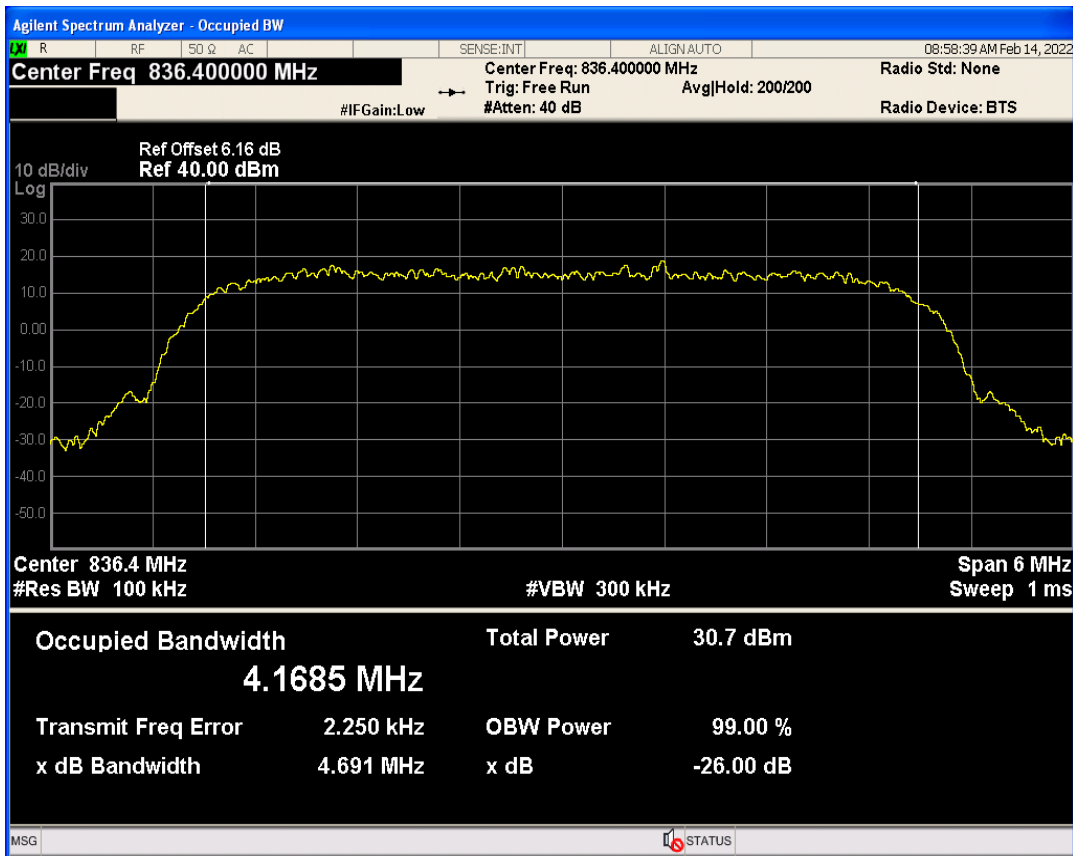

WCDMA Band2 Channel=9262

WCDMA Band2 Channel=9538

WCDMA Band2 Channel=9400

WCDMA Band5 Channel=4132

WCDMA Band5 Channel=4182

WCDMA Band5 Channel=4233

4 Band edge

Band	Channel	Frequency (MHz)	Spur Freq (MHz)	Spur Level (dBm)	Limit (dBm)	Verdict
WCDMA Band2	9262	1852.4	1850.00	-22.37	-13	PASS
WCDMA Band2	9538	1907.6	1910.00	-22.38	-13	PASS
WCDMA Band5	4132	826.4	824.00	-22.15	-13	PASS
WCDMA Band5	4233	846.6	849.01	-23.58	-13	PASS