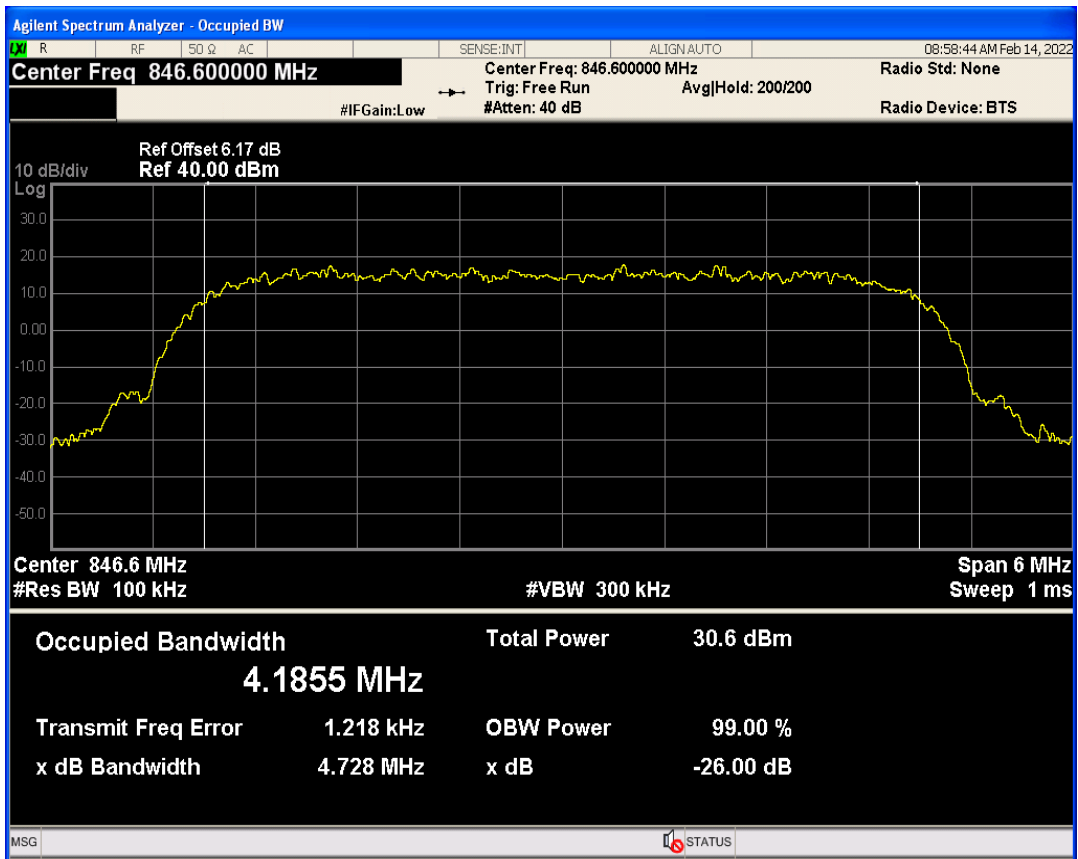

WCDMA Band2 Channel=9262

WCDMA Band2 Channel=9538

WCDMA Band2 Channel=9400

WCDMA Band5 Channel=4132

WCDMA Band5 Channel=4182

WCDMA Band5 Channel=4233

4 Band edge

Band	Channel	Frequency (MHz)	Spur Freq (MHz)	Spur Level (dBm)	Limit (dBm)	Verdict
WCDMA Band2	9262	1852.4	1850.00	-22.37	-13	PASS
WCDMA Band2	9538	1907.6	1910.00	-22.38	-13	PASS
WCDMA Band5	4132	826.4	824.00	-22.15	-13	PASS
WCDMA Band5	4233	846.6	849.01	-23.58	-13	PASS