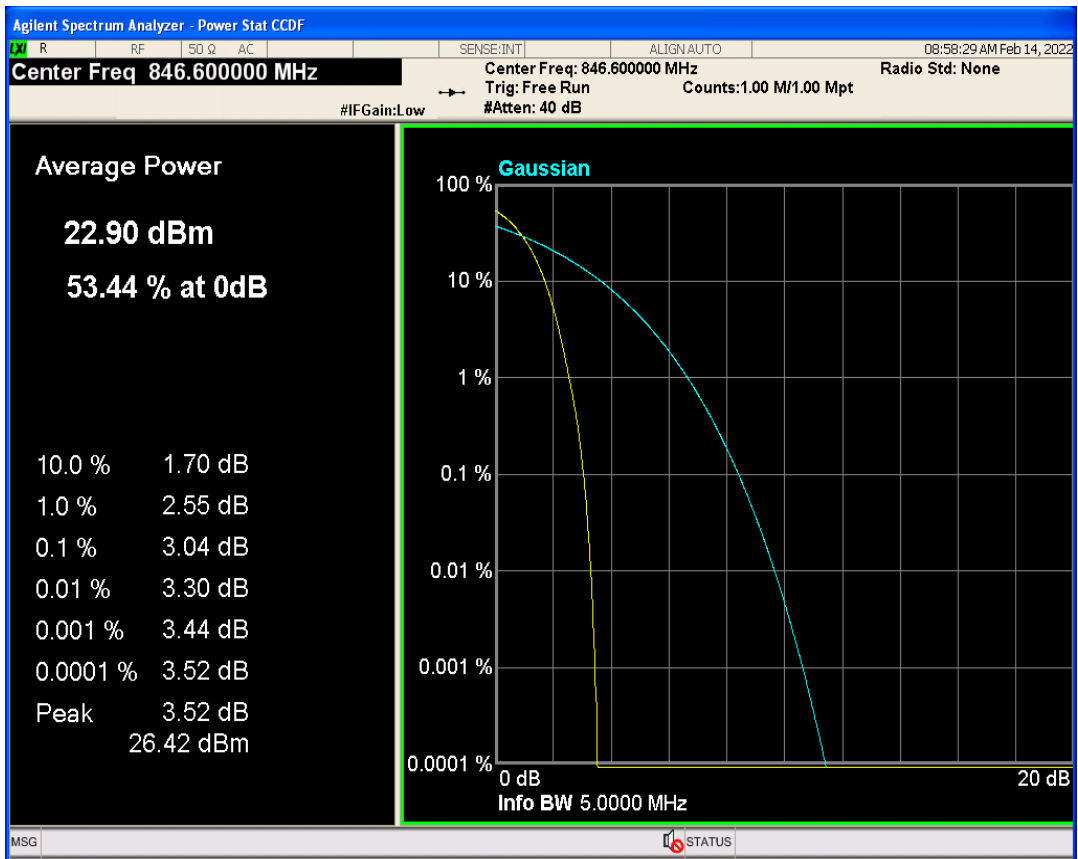

WCDMA Band2 Channel=9262

WCDMA Band2 Channel=9400

WCDMA Band2 Channel=9538

WCDMA Band5 Channel=4182

WCDMA Band5 Channel=4132

WCDMA Band5 Channel=4233

3 Occupied bandwidth

Band	Channel	Frequency (MHz)	99% OBW (kHz)	-26dB EBW (kHz)	Verdict
WCDMA Band2	9262	1852.4	4171.884	4695.864	PASS
WCDMA Band2	9400	1880	4168.619	4715.923	PASS
WCDMA Band2	9538	1907.6	4188.655	4713.244	PASS
WCDMA Band5	4132	826.4	4155.219	4713.375	PASS
WCDMA Band5	4182	836.4	4168.459	4690.780	PASS
WCDMA Band5	4233	846.6	4185.476	4727.710	PASS

WCDMA Band2 Channel=9262

WCDMA Band2 Channel=9538

WCDMA Band2 Channel=9400

WCDMA Band5 Channel=4132

WCDMA Band5 Channel=4182

WCDMA Band5 Channel=4233

4 Band edge

Band	Channel	Frequency (MHz)	Spur Freq (MHz)	Spur Level (dBm)	Limit (dBm)	Verdict
WCDMA Band2	9262	1852.4	1850.00	-22.37	-13	PASS
WCDMA Band2	9538	1907.6	1910.00	-22.38	-13	PASS
WCDMA Band5	4132	826.4	824.00	-22.15	-13	PASS
WCDMA Band5	4233	846.6	849.01	-23.58	-13	PASS