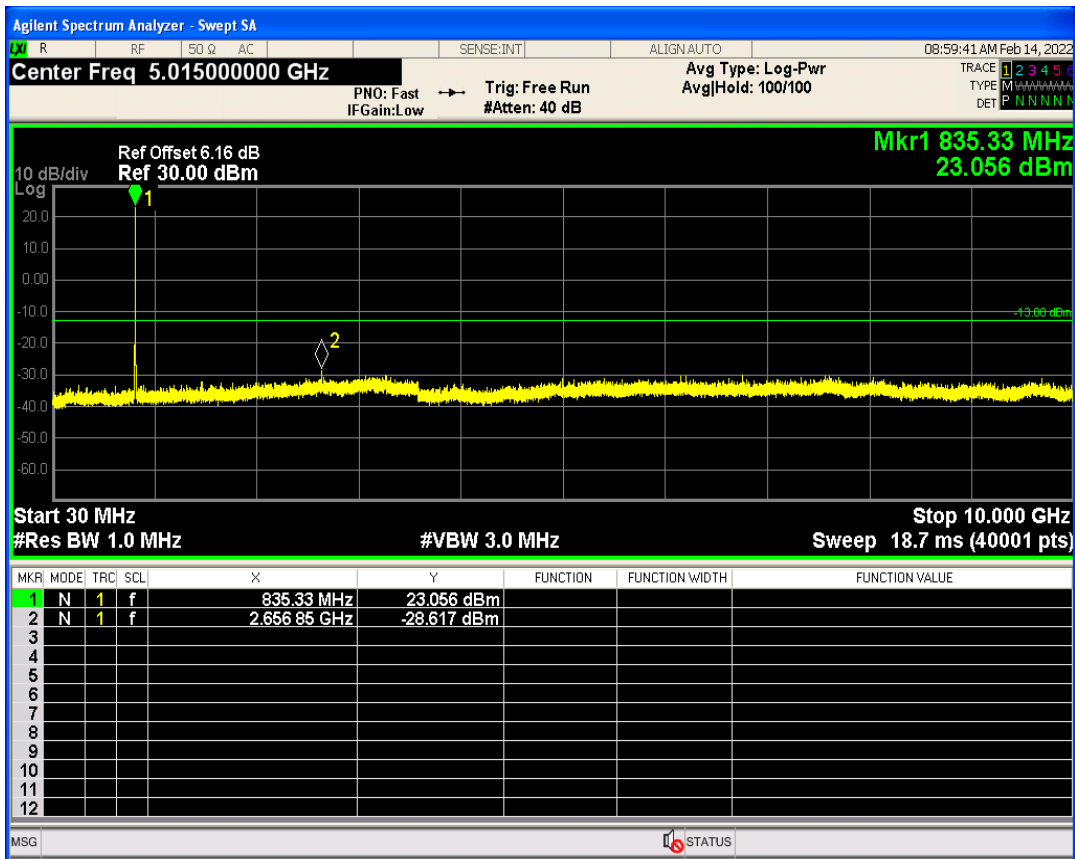

WCDMA Band2 Channel=9262

WCDMA Band2 Channel=9538

WCDMA Band5 Channel=4132

WCDMA Band5 Channel=4233

5 Out-of-band emissions

Band	Channel	Frequency (MHz)	Spur Freq (MHz)	Spur Level (dBm)	Limit (dBm)	Verdict
WCDMA Band2	9262	1852.4	17945.59	-23.43	-13	PASS
WCDMA Band2	9400	1880	19857.21	-22.92	-13	PASS
WCDMA Band2	9538	1907.6	19877.18	-23.56	-13	PASS
WCDMA Band5	4132	826.4	2639.90	-29.80	-13	PASS
WCDMA Band5	4182	836.4	2656.85	-28.61	-13	PASS
WCDMA Band5	4233	846.6	3272.74	-30.07	-13	PASS

WCDMA Band2 Channel=9400

WCDMA Band2 Channel=9262

WCDMA Band2 Channel=9538

WCDMA Band5 Channel=4182

WCDMA Band5 Channel=4132

WCDMA Band5 Channel=4233

6 Conducted output power

Band	Channel	Frequency (MHz)	Power (dBm)	high Limit (dBm)	Verdict
HSDPA Band2 Subtest1	9262	1852.4	21.68	37	PASS
HSDPA Band2 Subtest2	9262	1852.4	21.12	37	PASS
HSDPA Band2 Subtest3	9262	1852.4	20.33	37	PASS
HSDPA Band2 Subtest4	9262	1852.4	20.33	37	PASS
HSDPA Band2 Subtest1	9400	1880	21.57	37	PASS
HSDPA Band2 Subtest2	9400	1880	21.17	37	PASS
HSDPA Band2 Subtest3	9400	1880	20.24	37	PASS
HSDPA Band2 Subtest4	9400	1880	20.21	37	PASS
HSDPA Band2 Subtest1	9538	1907.6	21.55	37	PASS
HSDPA Band2 Subtest2	9538	1907.6	21.18	37	PASS
HSDPA Band2 Subtest3	9538	1907.6	19.97	37	PASS
HSDPA Band2 Subtest4	9538	1907.6	20.10	37	PASS
HSDPA Band5 Subtest1	4132	826.4	21.92	37	PASS
HSDPA Band5 Subtest2	4132	826.4	21.45	37	PASS
HSDPA Band5 Subtest3	4132	826.4	20.17	37	PASS
HSDPA Band5 Subtest4	4132	826.4	20.49	37	PASS
HSDPA Band5 Subtest1	4182	836.4	21.74	37	PASS
HSDPA Band5 Subtest2	4182	836.4	21.20	37	PASS
HSDPA Band5 Subtest3	4182	836.4	20.44	37	PASS
HSDPA Band5 Subtest4	4182	836.4	20.33	37	PASS
HSDPA Band5 Subtest1	4233	846.6	21.62	37	PASS
HSDPA Band5 Subtest2	4233	846.6	21.15	37	PASS
HSDPA Band5 Subtest3	4233	846.6	20.32	37	PASS
HSDPA Band5 Subtest4	4233	846.6	20.32	37	PASS