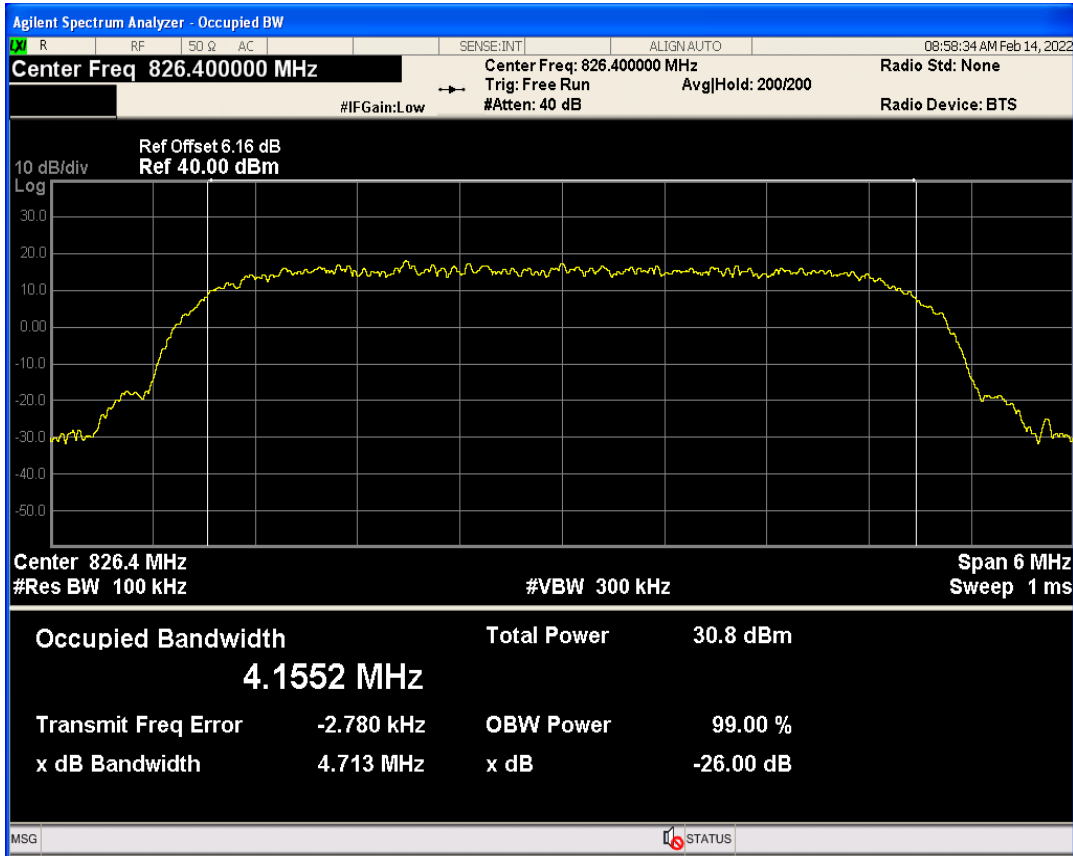

WCDMA Band2 Channel=9262

WCDMA Band2 Channel=9538

WCDMA Band2 Channel=9400

WCDMA Band5 Channel=4132

WCDMA Band5 Channel=4182

WCDMA Band5 Channel=4233

4 Band edge

Band	Channel	Frequency (MHz)	Spur Freq (MHz)	Spur Level (dBm)	Limit (dBm)	Verdict
WCDMA Band2	9262	1852.4	1850.00	-22.37	-13	PASS
WCDMA Band2	9538	1907.6	1910.00	-22.38	-13	PASS
WCDMA Band5	4132	826.4	824.00	-22.15	-13	PASS
WCDMA Band5	4233	846.6	849.01	-23.58	-13	PASS