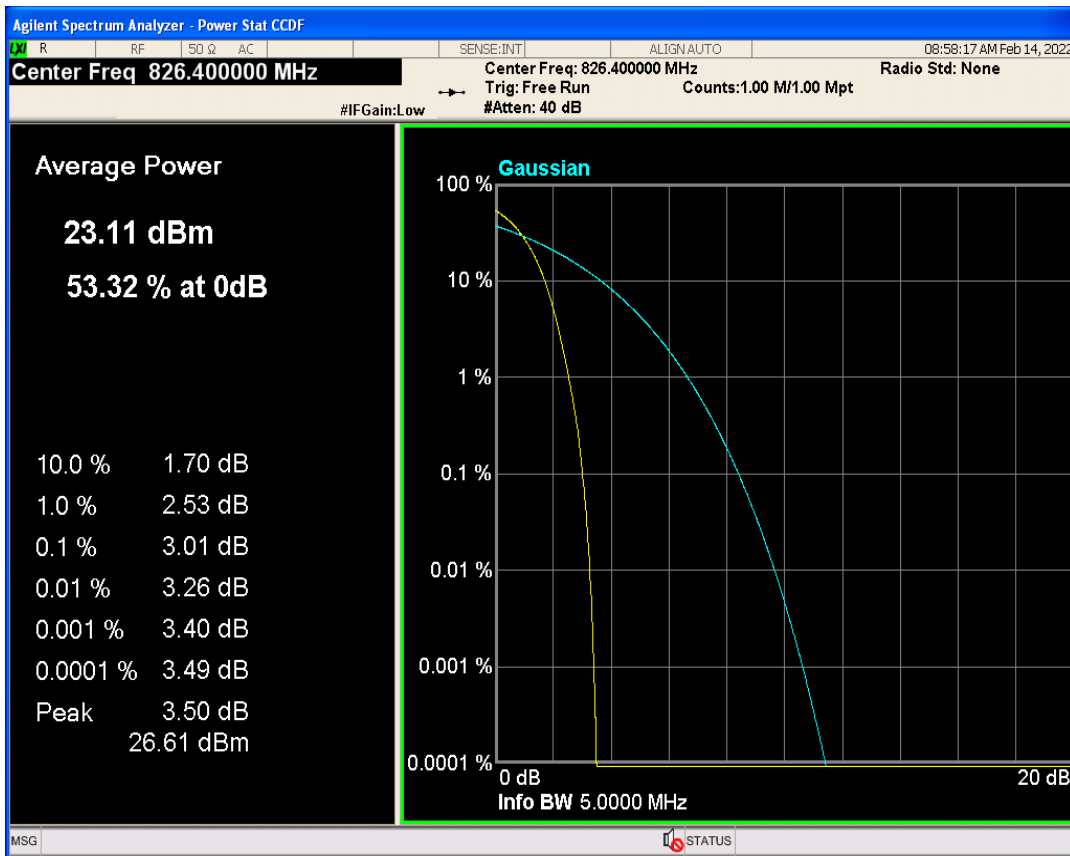

WCDMA Band2 Channel=9262

WCDMA Band2 Channel=9400

WCDMA Band2 Channel=9538

WCDMA Band5 Channel=4182

WCDMA Band5 Channel=4132

WCDMA Band5 Channel=4233

3 Occupied bandwidth

Band	Channel	Frequency (MHz)	99% OBW (kHz)	-26dB EBW (kHz)	Verdict
WCDMA Band2	9262	1852.4	4171.884	4695.864	PASS
WCDMA Band2	9400	1880	4168.619	4715.923	PASS
WCDMA Band2	9538	1907.6	4188.655	4713.244	PASS
WCDMA Band5	4132	826.4	4155.219	4713.375	PASS
WCDMA Band5	4182	836.4	4168.459	4690.780	PASS
WCDMA Band5	4233	846.6	4185.476	4727.710	PASS