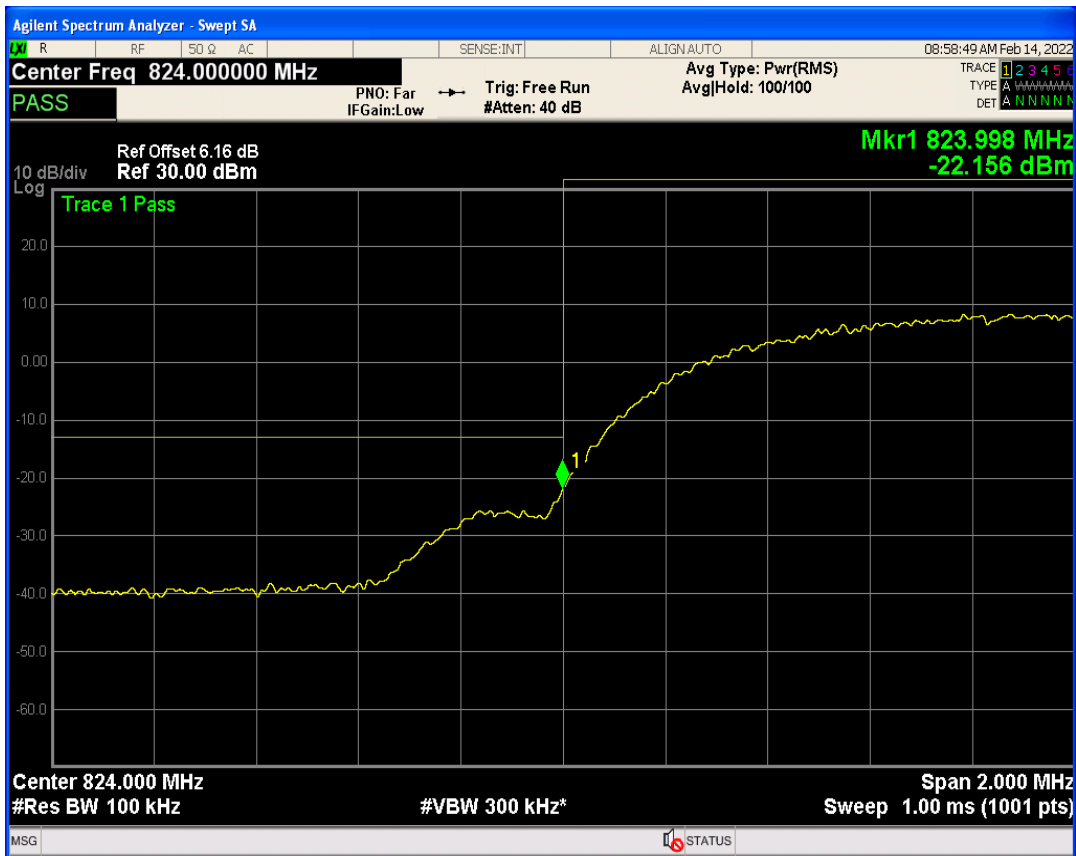

WCDMA Band2 Channel=9262

WCDMA Band2 Channel=9538

WCDMA Band2 Channel=9400

WCDMA Band5 Channel=4132

WCDMA Band5 Channel=4182

WCDMA Band5 Channel=4233

4 Band edge

Band	Channel	Frequency (MHz)	Spur Freq (MHz)	Spur Level (dBm)	Limit (dBm)	Verdict
WCDMA Band2	9262	1852.4	1850.00	-22.37	-13	PASS
WCDMA Band2	9538	1907.6	1910.00	-22.38	-13	PASS
WCDMA Band5	4132	826.4	824.00	-22.15	-13	PASS
WCDMA Band5	4233	846.6	849.01	-23.58	-13	PASS

WCDMA Band2 Channel=9262

WCDMA Band2 Channel=9538

WCDMA Band5 Channel=4132

WCDMA Band5 Channel=4233

5 Out-of-band emissions

Band	Channel	Frequency (MHz)	Spur Freq (MHz)	Spur Level (dBm)	Limit (dBm)	Verdict
WCDMA Band2	9262	1852.4	17945.59	-23.43	-13	PASS
WCDMA Band2	9400	1880	19857.21	-22.92	-13	PASS
WCDMA Band2	9538	1907.6	19877.18	-23.56	-13	PASS
WCDMA Band5	4132	826.4	2639.90	-29.80	-13	PASS
WCDMA Band5	4182	836.4	2656.85	-28.61	-13	PASS
WCDMA Band5	4233	846.6	3272.74	-30.07	-13	PASS