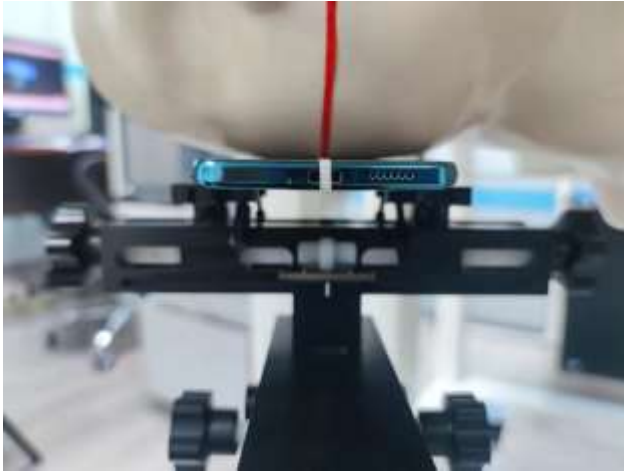

## EUT Antenna Locations

### SAR Test Setup Photos

#### Head

Right Cheek

Right Tilted

Left Cheek

Left Tilted

#### Body

Front side (10mm)

Back side(10mm)

Left side(10mm)

Right side(10mm)

Top side(10mm)

Bottom side(10mm)