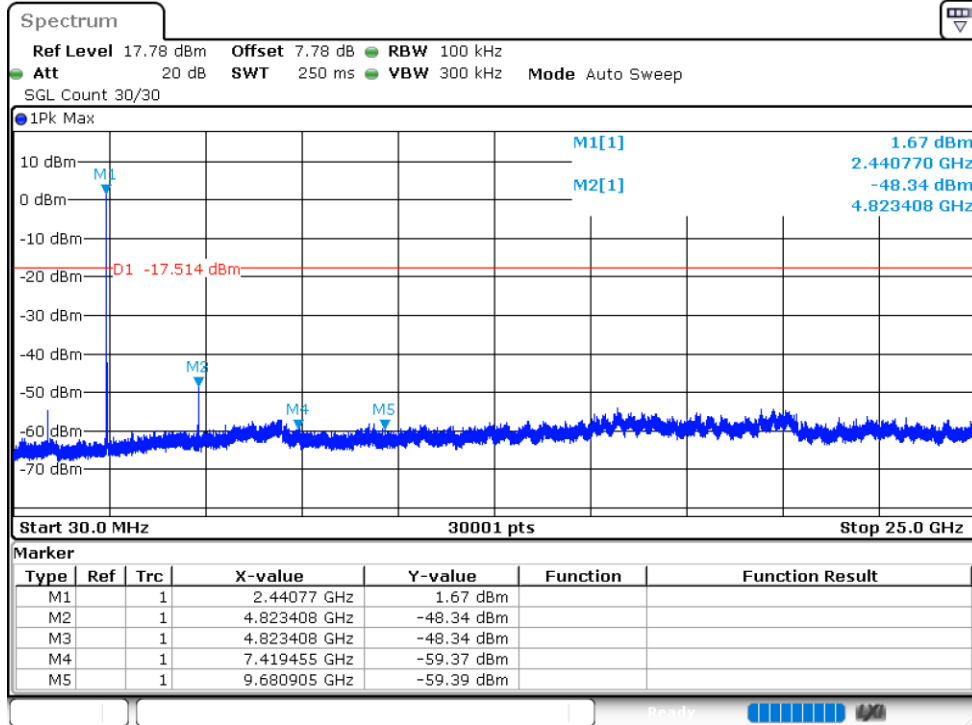

Tx. Spurious NVNT 1-DH5 2480MHz Ant1 Emission

Tx. Spurious NVNT 2-DH5 2402MHz Ant1 Ref

Tx. Spurious NVNT 2-DH5 2402MHz Ant1 Emission

Tx. Spurious NVNT 2-DH5 2441MHz Ant1 Ref

Tx. Spurious NVNT 2-DH5 2441MHz Ant1 Emission

Tx. Spurious NVNT 2-DH5 2480MHz Ant1 Ref

Tx. Spurious NVNT 2-DH5 2480MHz Ant1 Emission

Tx. Spurious NVNT 3-DH5 2402MHz Ant1 Ref

Tx. Spurious NVNT 3-DH5 2402MHz Ant1 Emission

Tx. Spurious NVNT 3-DH5 2441MHz Ant1 Ref

Tx. Spurious NVNT 3-DH5 2441MHz Ant1 Emission

Tx. Spurious NVNT 3-DH5 2480MHz Ant1 Ref

Tx. Spurious NVNT 3-DH5 2480MHz Ant1 Emission

END OF REPORT