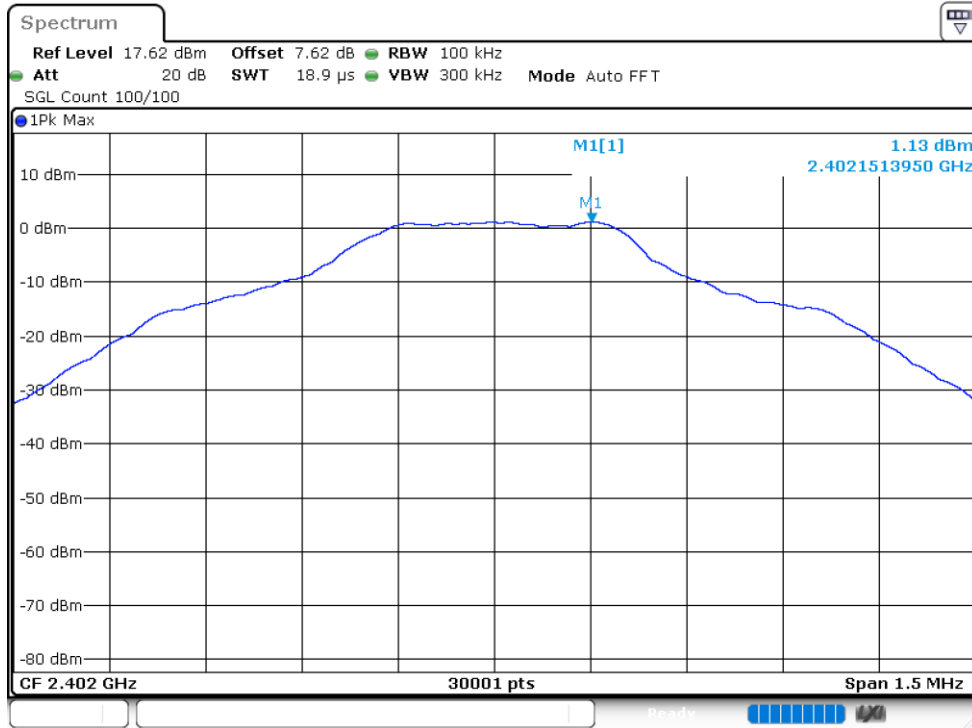

8.7 CONDUCTED RF SPURIOUS EMISSION

Condition	Mode	Frequency (MHz)	Antenna	Max Value (dBc)	Limit (dBc)	Verdict
NVNT	1-DH5	2402	Ant 1	-54.4909440136	-20	Pass
NVNT	1-DH5	2441	Ant 1	-57.42353960037	-20	Pass
NVNT	1-DH5	2480	Ant 1	-59.57220062256	-20	Pass
NVNT	2-DH5	2402	Ant 1	-44.03849860668	-20	Pass
NVNT	2-DH5	2441	Ant 1	-50.36464407921	-20	Pass
NVNT	2-DH5	2480	Ant 1	-52.15948091507	-20	Pass
NVNT	3-DH5	2402	Ant 1	-46.42745280266	-20	Pass
NVNT	3-DH5	2441	Ant 1	-50.82568916321	-20	Pass
NVNT	3-DH5	2480	Ant 1	-58.31142948151	-20	Pass

Tx. Spurious NVNT 1-DH5 2402MHz Ant1 Ref