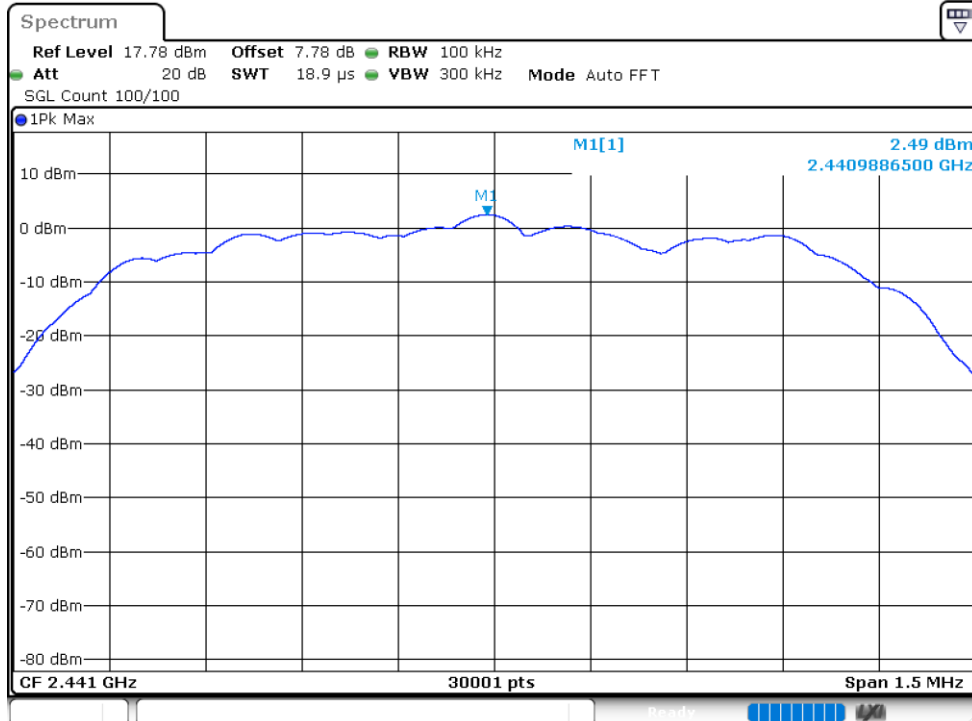

Tx. Spurious NVNT 1-DH5 2480MHz Ant1 Emission

Tx. Spurious NVNT 2-DH5 2402MHz Ant1 Ref

Tx. Spurious NVNT 2-DH5 2402MHz Ant1 Emission

Tx. Spurious NVNT 2-DH5 2441MHz Ant1 Ref

Tx. Spurious NVNT 2-DH5 2441MHz Ant1 Emission

Tx. Spurious NVNT 2-DH5 2480MHz Ant1 Ref

Tx. Spurious NVNT 2-DH5 2480MHz Ant1 Emission

Tx. Spurious NVNT 3-DH5 2402MHz Ant1 Ref

Tx. Spurious NVNT 3-DH5 2402MHz Ant1 Emission

Tx. Spurious NVNT 3-DH5 2441MHz Ant1 Ref

Tx. Spurious NVNT 3-DH5 2441MHz Ant1 Emission

Tx. Spurious NVNT 3-DH5 2480MHz Ant1 Ref

Tx. Spurious NVNT 3-DH5 2480MHz Ant1 Emission

END OF REPORT