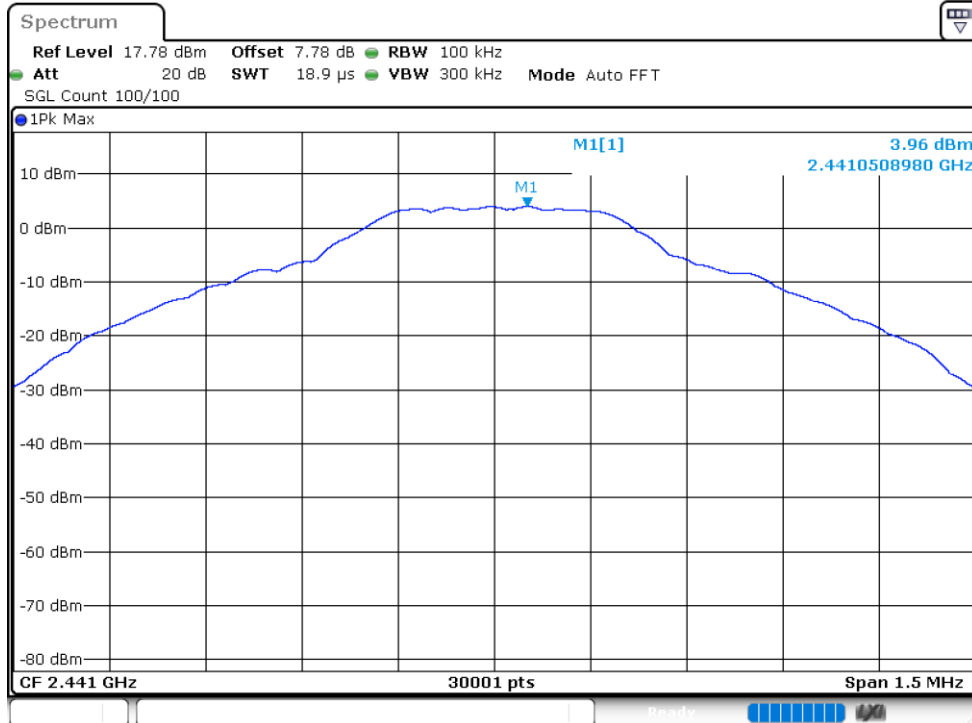

8.7 CONDUCTED RF SPURIOUS EMISSION

Condition	Mode	Frequency (MHz)	Antenna	Max Value (dBc)	Limit (dBc)	Verdict
NVNT	1-DH5	2402	Ant 1	-54.4909440136	-20	Pass
NVNT	1-DH5	2441	Ant 1	-57.42353960037	-20	Pass
NVNT	1-DH5	2480	Ant 1	-59.57220062256	-20	Pass
NVNT	2-DH5	2402	Ant 1	-44.03849860668	-20	Pass
NVNT	2-DH5	2441	Ant 1	-50.36464407921	-20	Pass
NVNT	2-DH5	2480	Ant 1	-52.15948091507	-20	Pass
NVNT	3-DH5	2402	Ant 1	-46.42745280266	-20	Pass
NVNT	3-DH5	2441	Ant 1	-50.82568916321	-20	Pass
NVNT	3-DH5	2480	Ant 1	-58.31142948151	-20	Pass

Tx. Spurious NVNT 1-DH5 2402MHz Ant1 Ref

Tx. Spurious NVNT 1-DH5 2402MHz Ant1 Emission

Tx. Spurious NVNT 1-DH5 2441MHz Ant1 Ref

Tx. Spurious NVNT 1-DH5 2441MHz Ant1 Emission

Tx. Spurious NVNT 1-DH5 2480MHz Ant1 Ref

Tx. Spurious NVNT 1-DH5 2480MHz Ant1 Emission

Tx. Spurious NVNT 2-DH5 2402MHz Ant1 Ref

Tx. Spurious NVNT 2-DH5 2402MHz Ant1 Emission

Tx. Spurious NVNT 2-DH5 2441MHz Ant1 Ref

Tx. Spurious NVNT 2-DH5 2441MHz Ant1 Emission