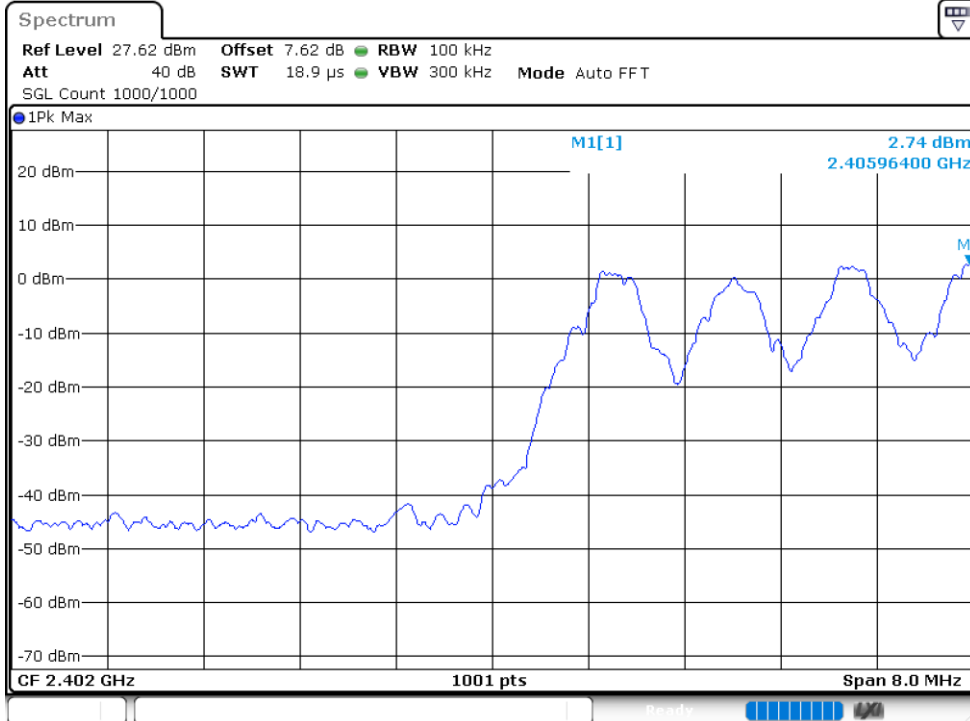

8.5 NUMBER OF HOPPING CHANNEL

Condition	Mode	Hopping Number	Limit	Verdict
NVNT	1-DH5	79	15	Pass

Hopping No. NVNT 1-DH5 2402MHz

8.6 BAND EDGE

Condition	Mode	Frequency (MHz)	Antenna	Hopping Mode	Max Value (dBc)	Limit (dBc)	Verdict
NVNT	1-DH5	2402	Ant 1	No-Hopping	-42.58	-20	Pass
NVNT	1-DH5	2402	Ant 1	Hopping	-43.68	-20	Pass
NVNT	1-DH5	2480	Ant 1	No-Hopping	-49.01	-20	Pass
NVNT	1-DH5	2480	Ant 1	Hopping	-46.79	-20	Pass
NVNT	2-DH5	2402	Ant 1	No-Hopping	-41.55	-20	Pass
NVNT	2-DH5	2402	Ant 1	Hopping	-42.00	-20	Pass
NVNT	2-DH5	2480	Ant 1	No-Hopping	-45.17	-20	Pass
NVNT	2-DH5	2480	Ant 1	Hopping	-35.80	-20	Pass
NVNT	3-DH5	2402	Ant 1	No-Hopping	-42.62	-20	Pass
NVNT	3-DH5	2402	Ant 1	Hopping	-41.82	-20	Pass
NVNT	3-DH5	2480	Ant 1	No-Hopping	-47.08	-20	Pass
NVNT	3-DH5	2480	Ant 1	Hopping	-47.56	-20	Pass

Band Edge NVNT 1-DH5 2402MHz Ant1 No-Hopping Ref

Band Edge NVNT 1-DH5 2402MHz Ant1 No-Hopping Emission

Band Edge(Hopping) NVNT 1-DH5 2402MHz Ant1 Hopping Ref

Band Edge(Hopping) NVNT 1-DH5 2402MHz Ant1 Hopping Emission

Band Edge NVNT 1-DH5 2480MHz Ant1 No-Hopping Ref

Band Edge NVNT 1-DH5 2480MHz Ant1 No-Hopping Emission

Band Edge(Hopping) NVNT 1-DH5 2480MHz Ant1 Hopping Ref

Band Edge(Hopping) NVNT 1-DH5 2480MHz Ant1 Hopping Emission