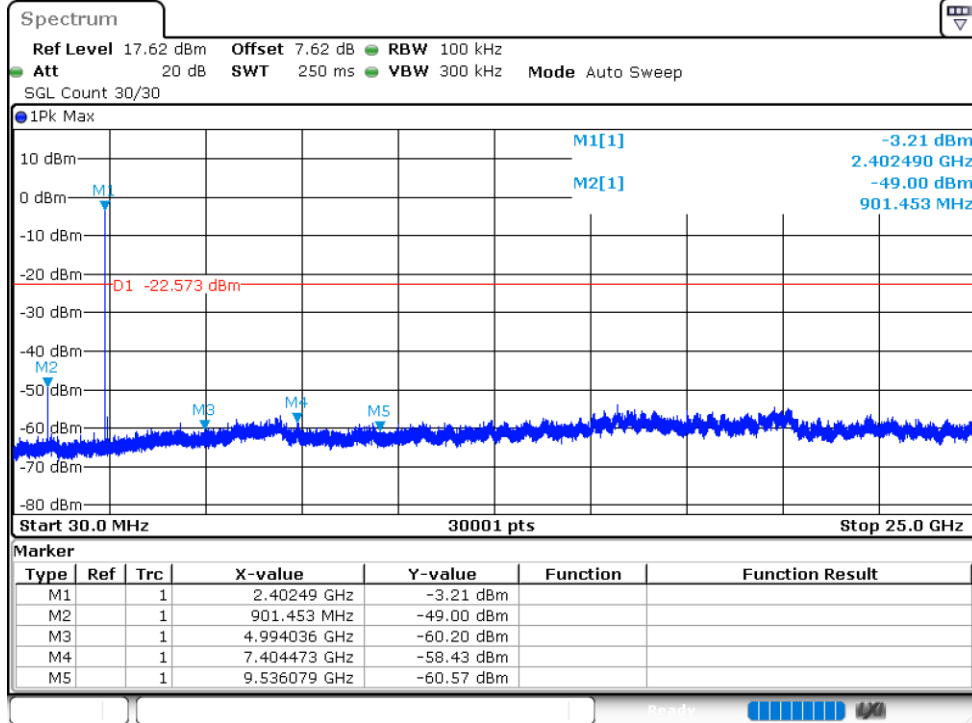

Tx. Spurious NVNT 1-DH5 2480MHz Ant1 Emission

Tx. Spurious NVNT 2-DH5 2402MHz Ant1 Ref

Tx. Spurious NVNT 2-DH5 2402MHz Ant1 Emission

Tx. Spurious NVNT 2-DH5 2441MHz Ant1 Ref

Tx. Spurious NVNT 2-DH5 2441MHz Ant1 Emission

Tx. Spurious NVNT 2-DH5 2480MHz Ant1 Ref

Tx. Spurious NVNT 2-DH5 2480MHz Ant1 Emission

Tx. Spurious NVNT 3-DH5 2402MHz Ant1 Ref

Tx. Spurious NVNT 3-DH5 2402MHz Ant1 Emission

Tx. Spurious NVNT 3-DH5 2441MHz Ant1 Ref

Tx. Spurious NVNT 3-DH5 2441MHz Ant1 Emission

Tx. Spurious NVNT 3-DH5 2480MHz Ant1 Ref

Tx. Spurious NVNT 3-DH5 2480MHz Ant1 Emission

END OF REPORT