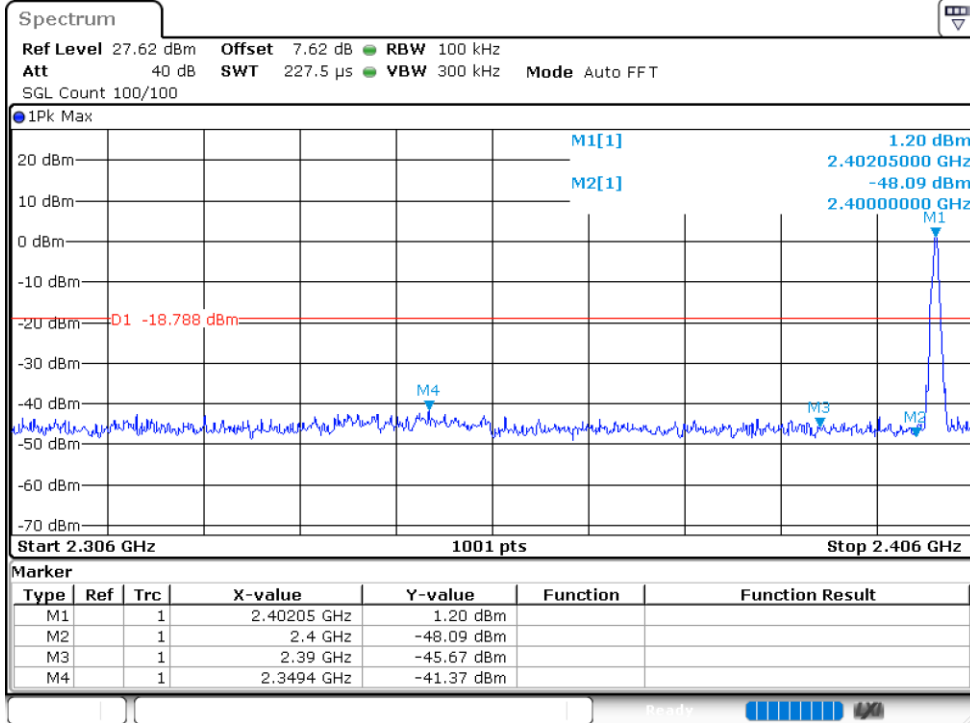

Band Edge NVNT 1-DH5 2402MHz Ant1 No-Hopping Emission