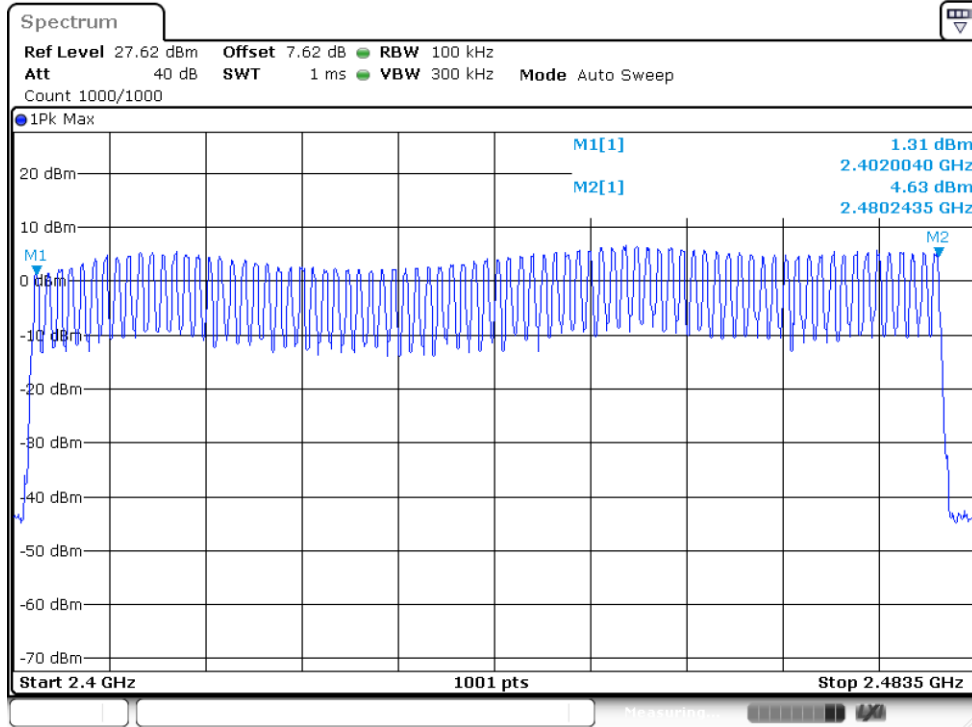

8.5 NUMBER OF HOPPING CHANNEL

Condition	Mode	Hopping Number	Limit	Verdict
NVNT	1-DH5	79	15	Pass

Hopping No. NVNT 1-DH5 2402MHz

8.6 BAND EDGE

Condition	Mode	Frequency (MHz)	Antenna	Hopping Mode	Max Value (dBc)	Limit (dBc)	Verdict
NVNT	1-DH5	2402	Ant 1	No-Hopping	-42.58	-20	Pass
NVNT	1-DH5	2402	Ant 1	Hopping	-43.68	-20	Pass
NVNT	1-DH5	2480	Ant 1	No-Hopping	-49.01	-20	Pass
NVNT	1-DH5	2480	Ant 1	Hopping	-46.79	-20	Pass
NVNT	2-DH5	2402	Ant 1	No-Hopping	-41.55	-20	Pass
NVNT	2-DH5	2402	Ant 1	Hopping	-42.00	-20	Pass
NVNT	2-DH5	2480	Ant 1	No-Hopping	-45.17	-20	Pass
NVNT	2-DH5	2480	Ant 1	Hopping	-35.80	-20	Pass
NVNT	3-DH5	2402	Ant 1	No-Hopping	-42.62	-20	Pass
NVNT	3-DH5	2402	Ant 1	Hopping	-41.82	-20	Pass
NVNT	3-DH5	2480	Ant 1	No-Hopping	-47.08	-20	Pass
NVNT	3-DH5	2480	Ant 1	Hopping	-47.56	-20	Pass