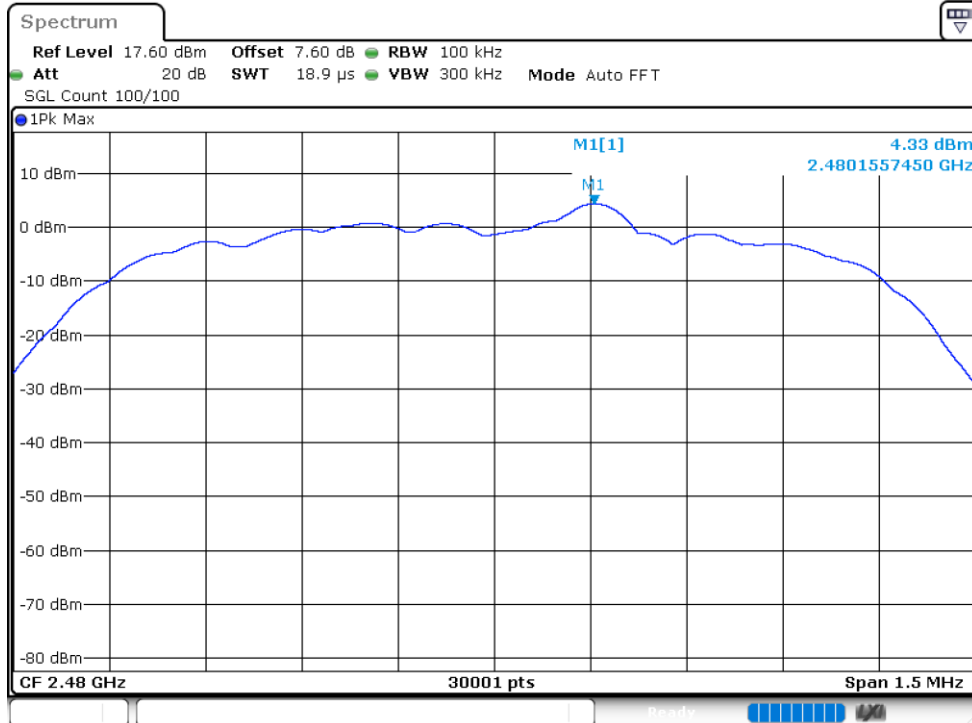

Tx. Spurious NVNT 1-DH5 2480MHz Ant1 Emission

Tx. Spurious NVNT 2-DH5 2402MHz Ant1 Ref

Tx. Spurious NVNT 2-DH5 2402MHz Ant1 Emission

Tx. Spurious NVNT 2-DH5 2441MHz Ant1 Ref

Tx. Spurious NVNT 2-DH5 2441MHz Ant1 Emission

Tx. Spurious NVNT 2-DH5 2480MHz Ant1 Ref

Tx. Spurious NVNT 2-DH5 2480MHz Ant1 Emission

Tx. Spurious NVNT 3-DH5 2402MHz Ant1 Ref

Tx. Spurious NVNT 3-DH5 2402MHz Ant1 Emission

Tx. Spurious NVNT 3-DH5 2441MHz Ant1 Ref

Tx. Spurious NVNT 3-DH5 2441MHz Ant1 Emission

Tx. Spurious NVNT 3-DH5 2480MHz Ant1 Ref

Tx. Spurious NVNT 3-DH5 2480MHz Ant1 Emission

END OF REPORT