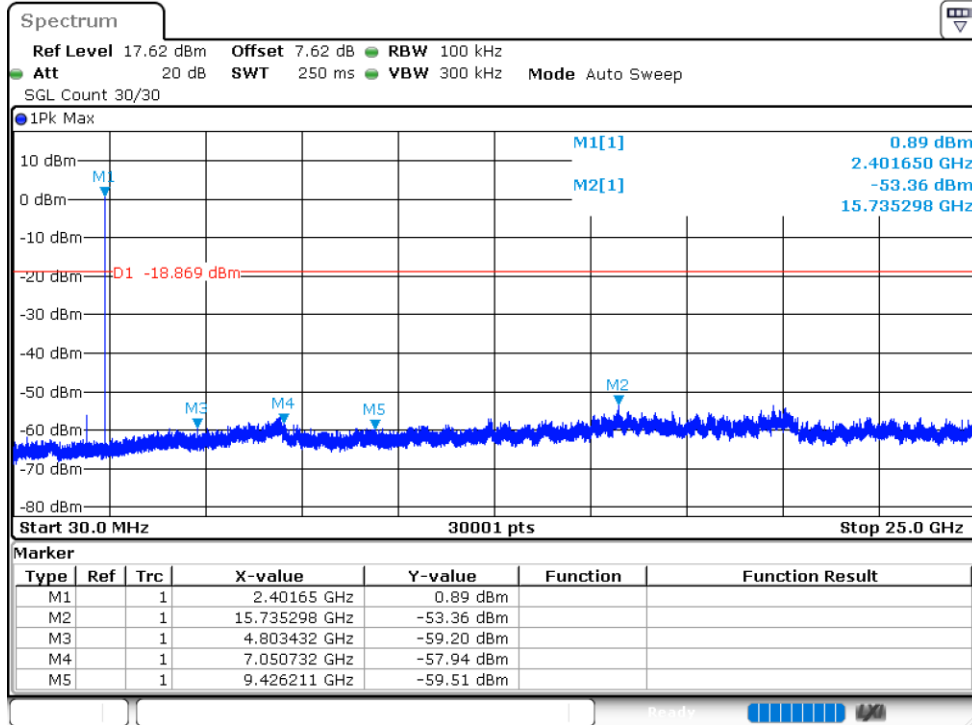

Tx. Spurious NVNT 1-DH5 2402MHz Ant1 Emission