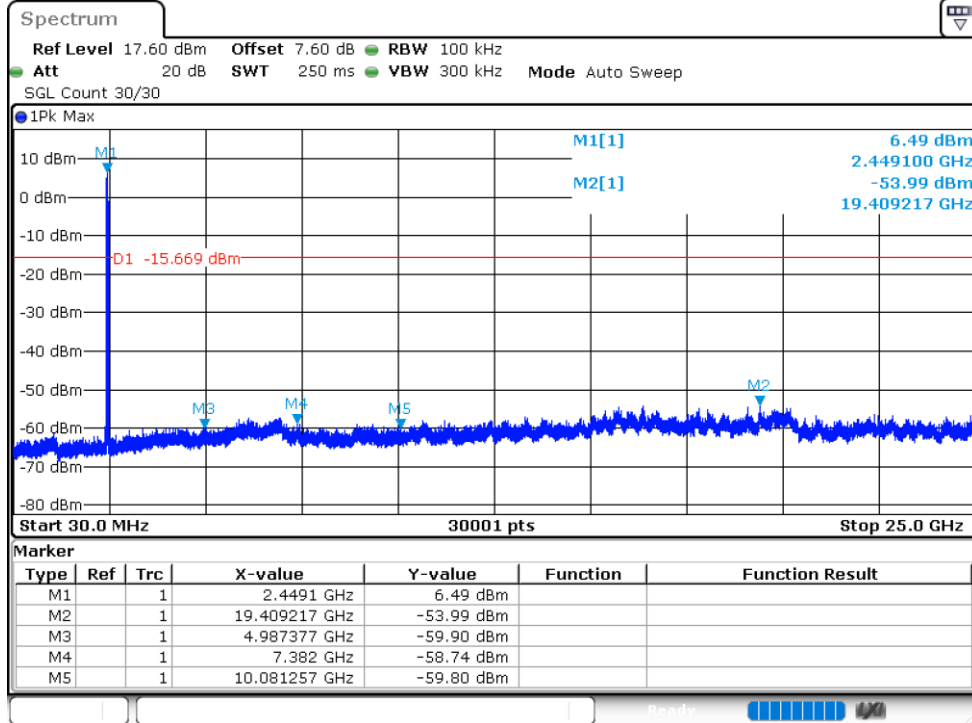

Tx. Spurious NVNT 1-DH5 2480MHz Ant1 Emission

Tx. Spurious NVNT 2-DH5 2402MHz Ant1 Ref

Tx. Spurious NVNT 2-DH5 2402MHz Ant1 Emission

Tx. Spurious NVNT 2-DH5 2441MHz Ant1 Ref

Tx. Spurious NVNT 2-DH5 2441MHz Ant1 Emission

Tx. Spurious NVNT 2-DH5 2480MHz Ant1 Ref

Tx. Spurious NVNT 2-DH5 2480MHz Ant1 Emission

Tx. Spurious NVNT 3-DH5 2402MHz Ant1 Ref

Tx. Spurious NVNT 3-DH5 2402MHz Ant1 Emission

Tx. Spurious NVNT 3-DH5 2441MHz Ant1 Ref

Tx. Spurious NVNT 3-DH5 2441MHz Ant1 Emission

Tx. Spurious NVNT 3-DH5 2480MHz Ant1 Ref

Tx. Spurious NVNT 3-DH5 2480MHz Ant1 Emission

END OF REPORT