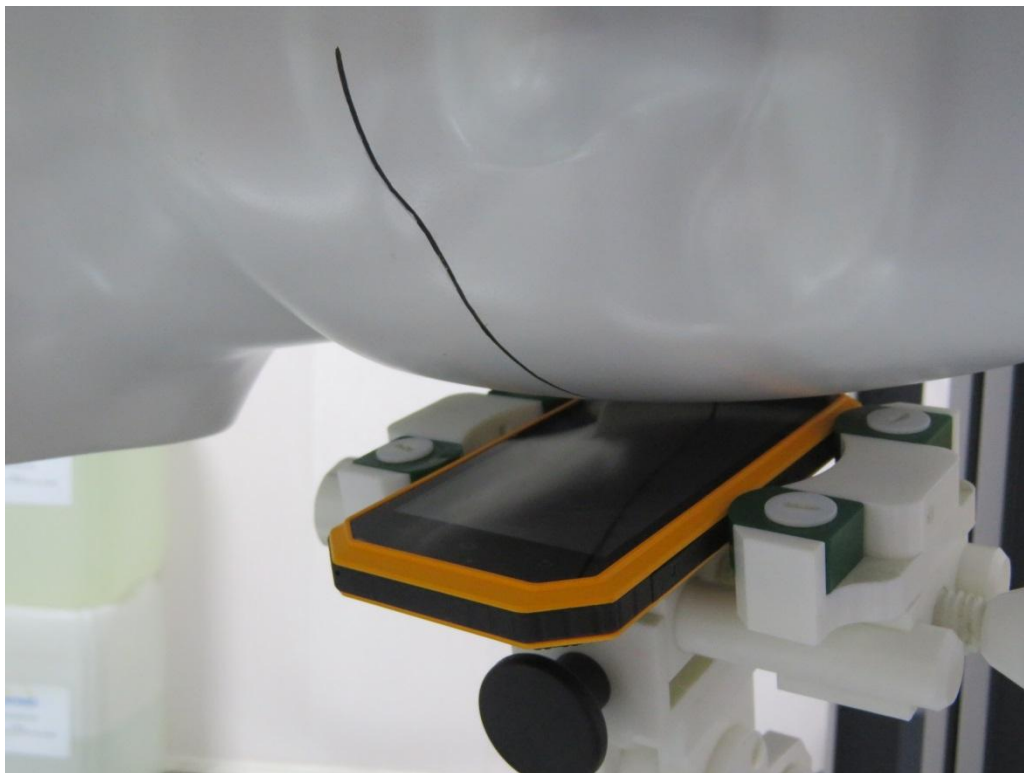

Test Setup Photos for SAR Testing

Head Setup Photo(Left Cheek)

Head Setup Photo(Left Tilt)

Head Setup Photo (Right Cheek)

Head Setup Photo(Right Tilt)

10mm body-worn Back Side Setup Photo(hotspot)

10mm body-worn Front Side Setup Photo(hotspot)

10mm body-worn Left Side Setup Photo(hotspot)

10mm body-worn Right Side Setup Photo (hotspot)

10mm body-worn Top Side Setup Photo (hotspot)

10mm body-worn Bottom Side Setup Photo (hotspot)