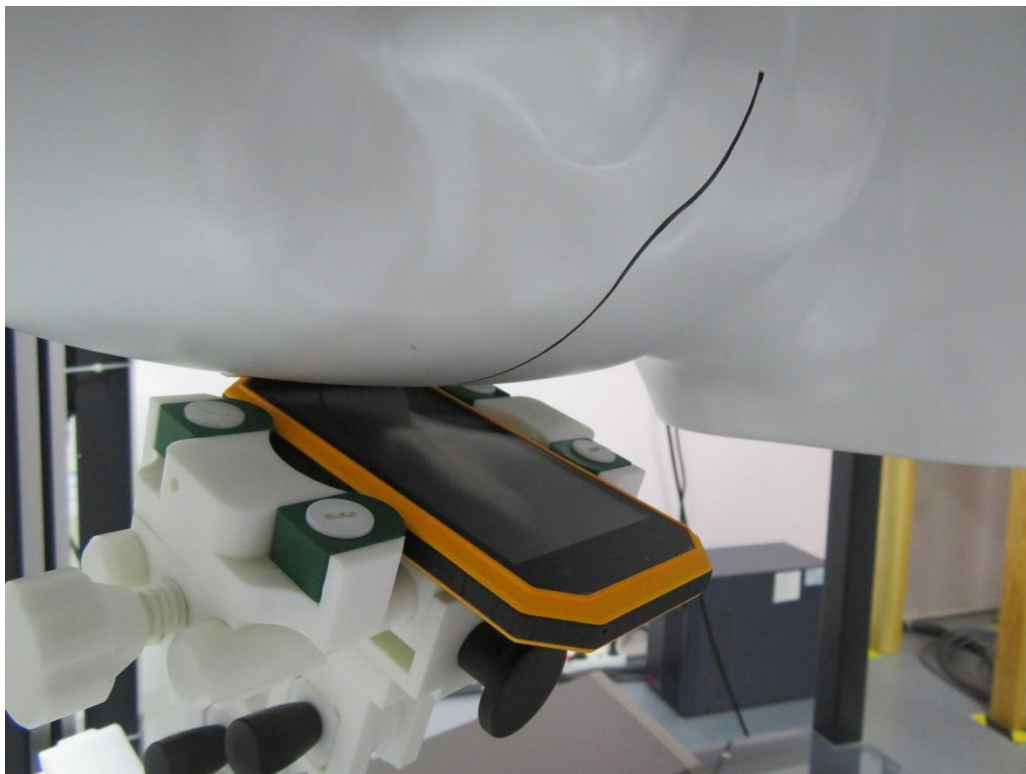

Test Setup Photos for SAR Testing

Head Setup Photo(Left Cheek)

Head Setup Photo(Left Tilt)

Head Setup Photo (Right Cheek)

Head Setup Photo(Right Tilt)

10mm body-worn Back Side Setup Photo(hotspot)

10mm body-worn Front Side Setup Photo(hotspot)

10mm body-worn Left Side Setup Photo(hotspot)

10mm body-worn Right Side Setup Photo (hotspot)

10mm body-worn Top Side Setup Photo (hotspot)

10mm body-worn Bottom Side Setup Photo (hotspot)