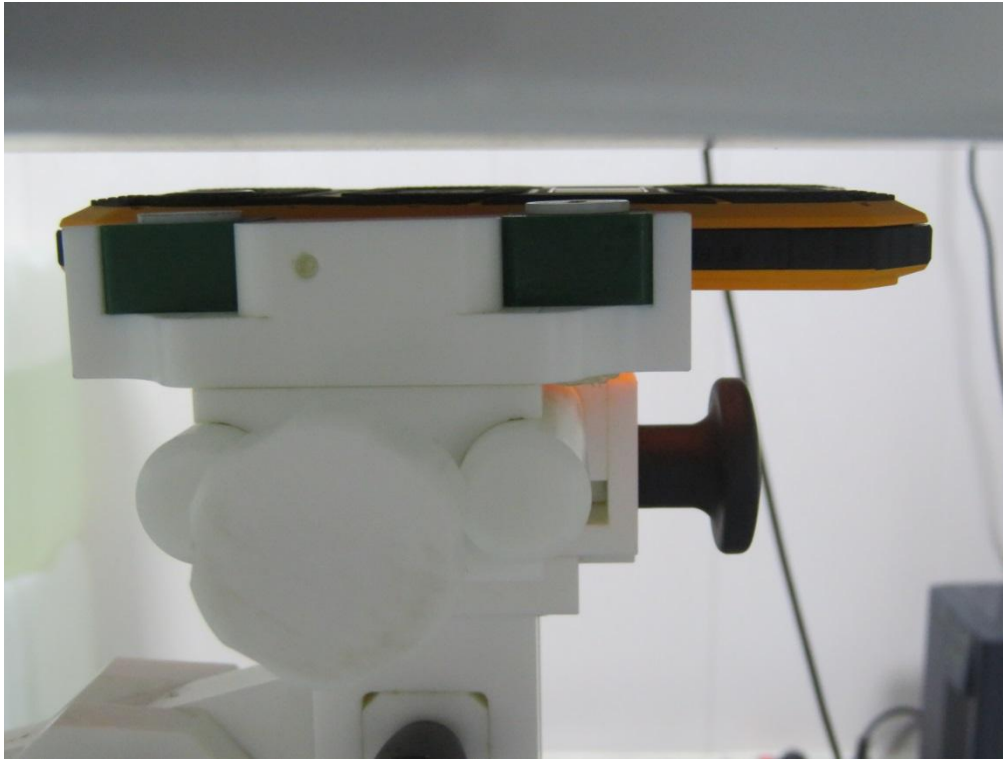

Test Setup Photos for SAR Testing

Head Setup Photo(Left Cheek)

Head Setup Photo(Left Tilt)

Head Setup Photo (Right Cheek)

Head Setup Photo(Right Tilt)

10mm body-worn Back Side Setup Photo(hotspot)

10mm body-worn Front Side Setup Photo(hotspot)

10mm body-worn Left Side Setup Photo(hotspot)

10mm body-worn Right Side Setup Photo (hotspot)

10mm body-worn Top Side Setup Photo (hotspot)

10mm body-worn Bottom Side Setup Photo (hotspot)