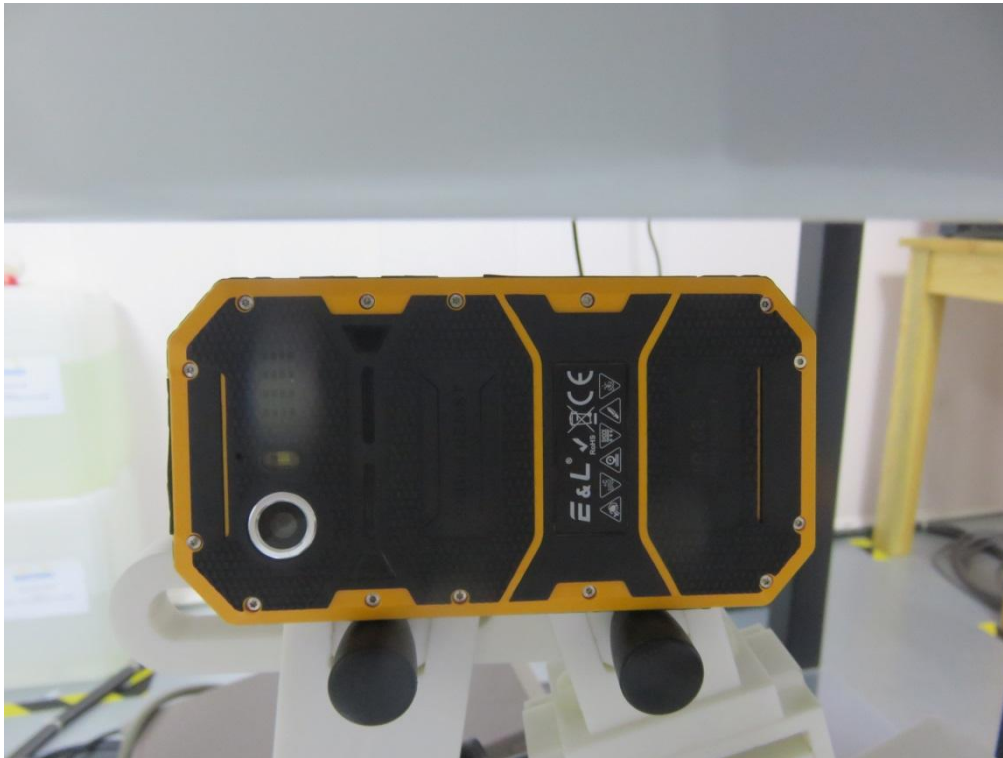

Test Setup Photos for SAR Testing

Head Setup Photo(Left Cheek)

Head Setup Photo(Left Tilt)

Head Setup Photo (Right Cheek)

Head Setup Photo(Right Tilt)

10mm body-worn Back Side Setup Photo(hotspot)

10mm body-worn Front Side Setup Photo(hotspot)

10mm body-worn Left Side Setup Photo(hotspot)

10mm body-worn Right Side Setup Photo (hotspot)

10mm body-worn Top Side Setup Photo (hotspot)

10mm body-worn Bottom Side Setup Photo (hotspot)