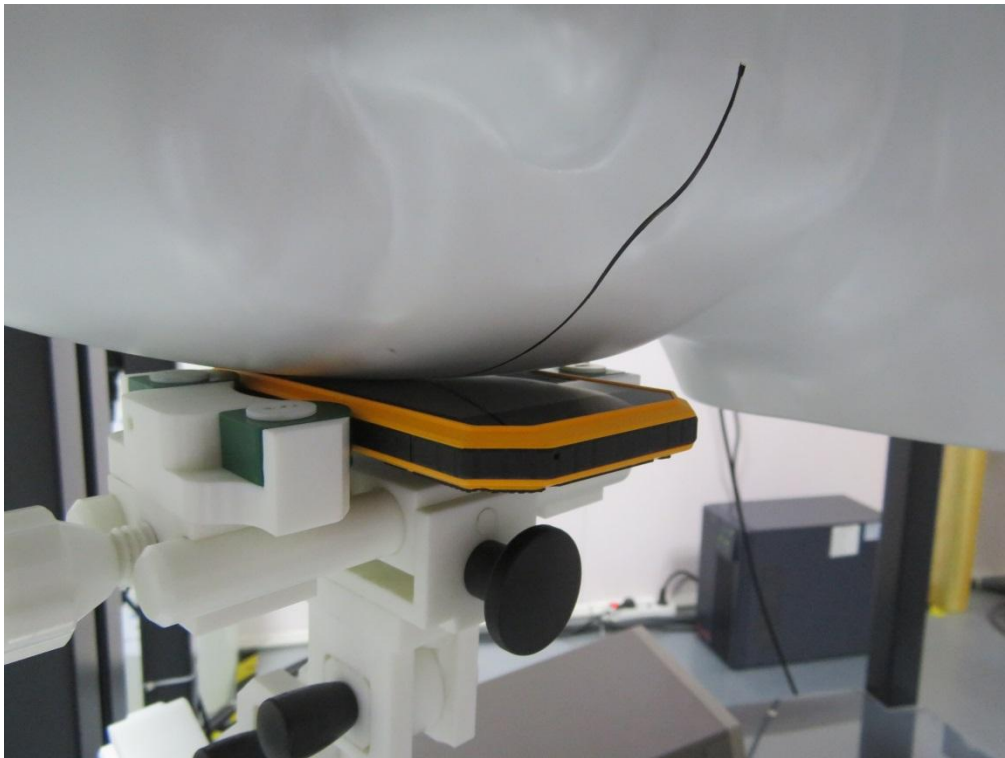

Test Setup Photos for SAR Testing

Head Setup Photo(Left Cheek)

Head Setup Photo(Left Tilt)

Head Setup Photo (Right Cheek)

Head Setup Photo(Right Tilt)

10mm body-worn Back Side Setup Photo(hotspot)

10mm body-worn Front Side Setup Photo(hotspot)

10mm body-worn Left Side Setup Photo(hotspot)

10mm body-worn Right Side Setup Photo (hotspot)

10mm body-worn Top Side Setup Photo (hotspot)

10mm body-worn Bottom Side Setup Photo (hotspot)