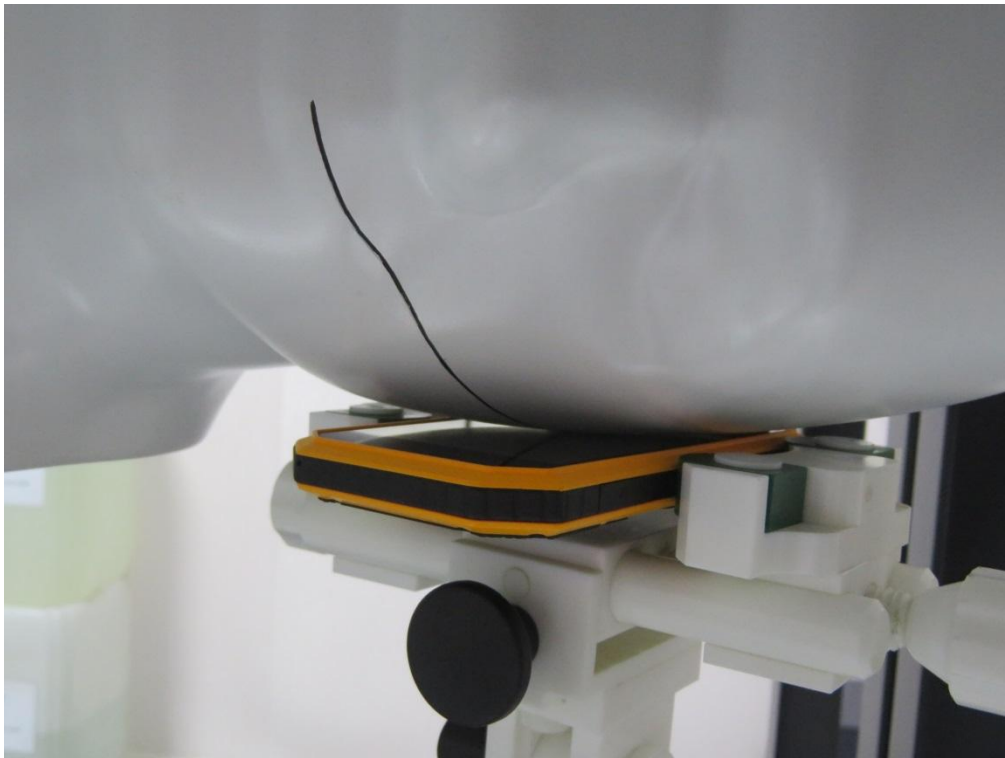

Test Setup Photos for SAR Testing

Head Setup Photo(Left Cheek)

Head Setup Photo(Left Tilt)

Head Setup Photo (Right Cheek)

Head Setup Photo(Right Tilt)

10mm body-worn Back Side Setup Photo(hotspot)

10mm body-worn Front Side Setup Photo(hotspot)

10mm body-worn Left Side Setup Photo(hotspot)

10mm body-worn Right Side Setup Photo (hotspot)

10mm body-worn Top Side Setup Photo (hotspot)

10mm body-worn Bottom Side Setup Photo (hotspot)