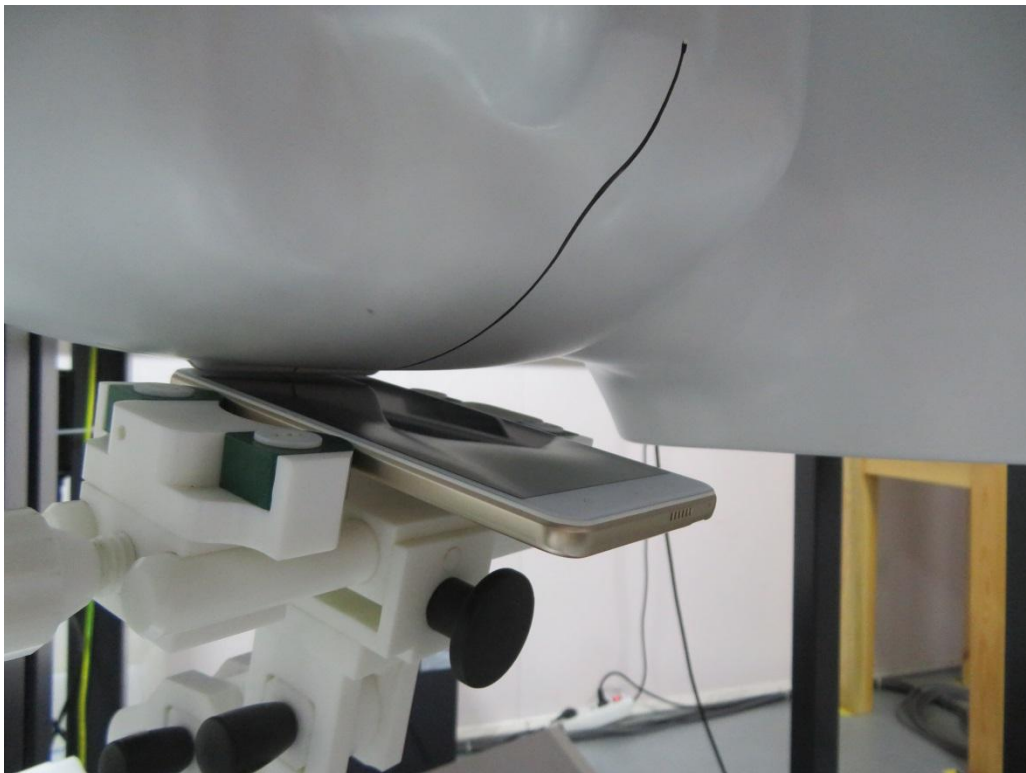

## Test Setup Photos for SAR Testing

Head Setup Photo (Left Cheek)

Head Setup Photo (Left Tilt)

**Head Setup Photo (Right Cheek)**

**Head Setup Photo (Right Tilt)**

**10mm body-worn Back Side Setup Photo (hotspot)**

**10mm body-worn Front Side Setup Photo (hotspot)**

**10mm body-worn Left Side Setup Photo (hotspot)**

**10mm body-worn Right Side Setup Photo (hotspot)**

**10mm body-worn Top Side Setup Photo (hotspot)**

**10mm body-worn Bottom Side Setup Photo (hotspot)**