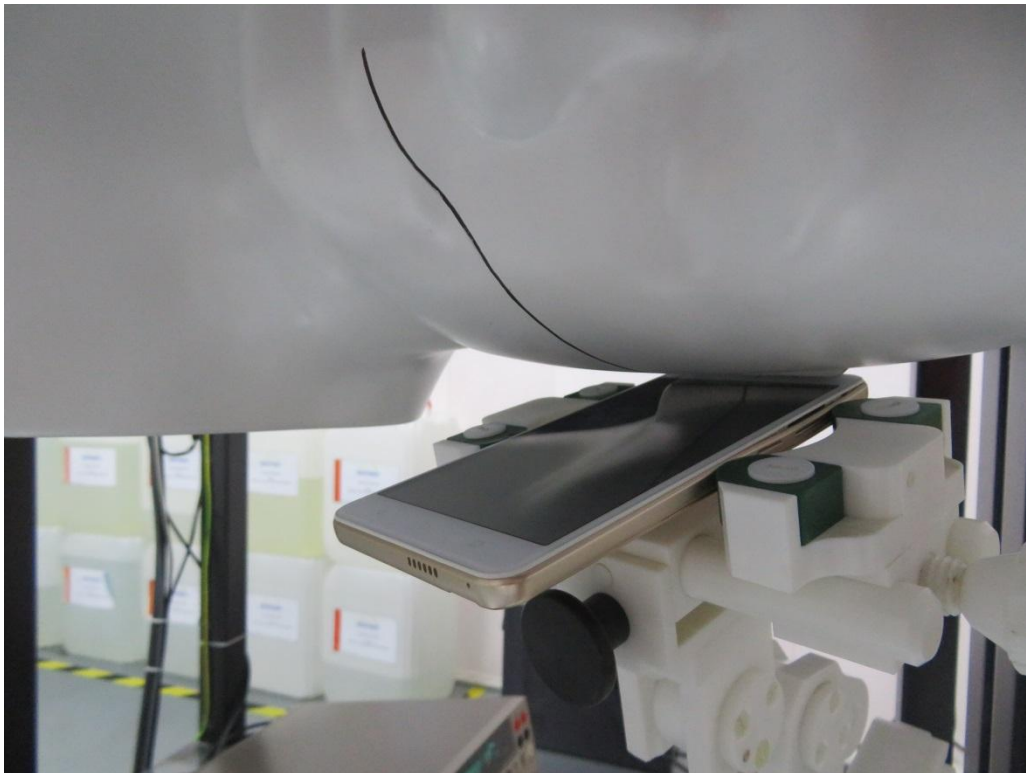

## Test Setup Photos for SAR Testing

Head Setup Photo (Left Cheek)

Head Setup Photo (Left Tilt)

**Head Setup Photo (Right Cheek)**

**Head Setup Photo (Right Tilt)**

**10mm body-worn Back Side Setup Photo (hotspot)**

**10mm body-worn Front Side Setup Photo (hotspot)**

**10mm body-worn Left Side Setup Photo (hotspot)**

**10mm body-worn Right Side Setup Photo (hotspot)**

**10mm body-worn Top Side Setup Photo (hotspot)**

**10mm body-worn Bottom Side Setup Photo (hotspot)**