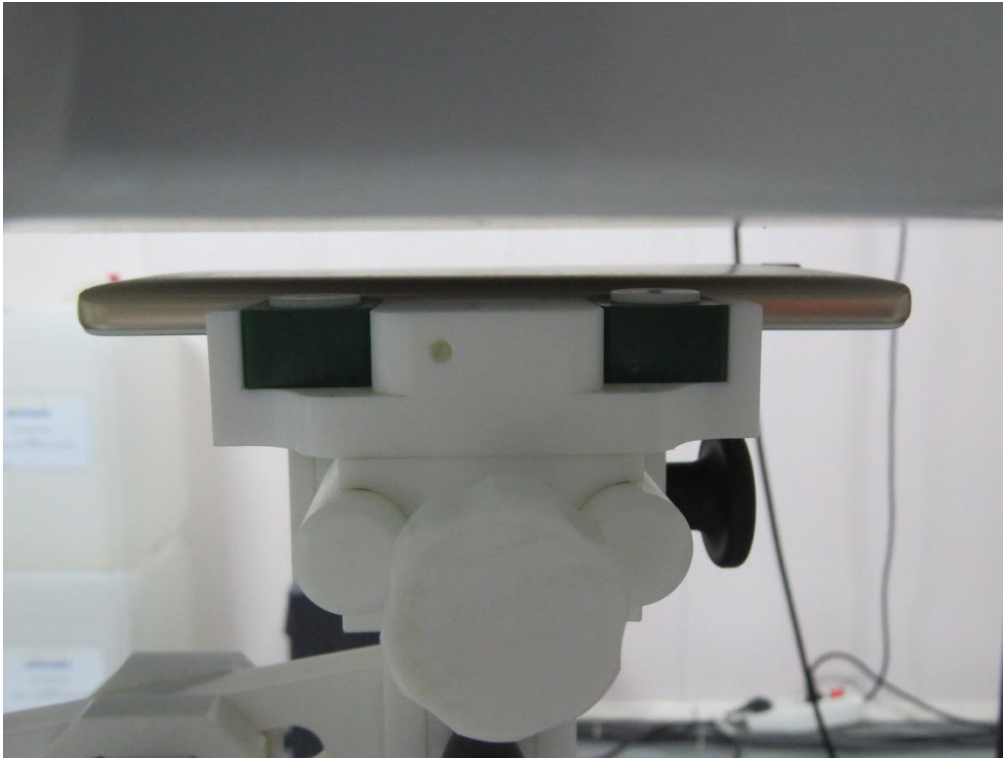

## Test Setup Photos for SAR Testing

Head Setup Photo (Left Cheek)

Head Setup Photo (Left Tilt)

**Head Setup Photo (Right Cheek)**

**Head Setup Photo (Right Tilt)**

**10mm body-worn Back Side Setup Photo (hotspot)**

**10mm body-worn Front Side Setup Photo (hotspot)**

**10mm body-worn Left Side Setup Photo (hotspot)**

**10mm body-worn Right Side Setup Photo (hotspot)**

**10mm body-worn Top Side Setup Photo (hotspot)**

**10mm body-worn Bottom Side Setup Photo (hotspot)**