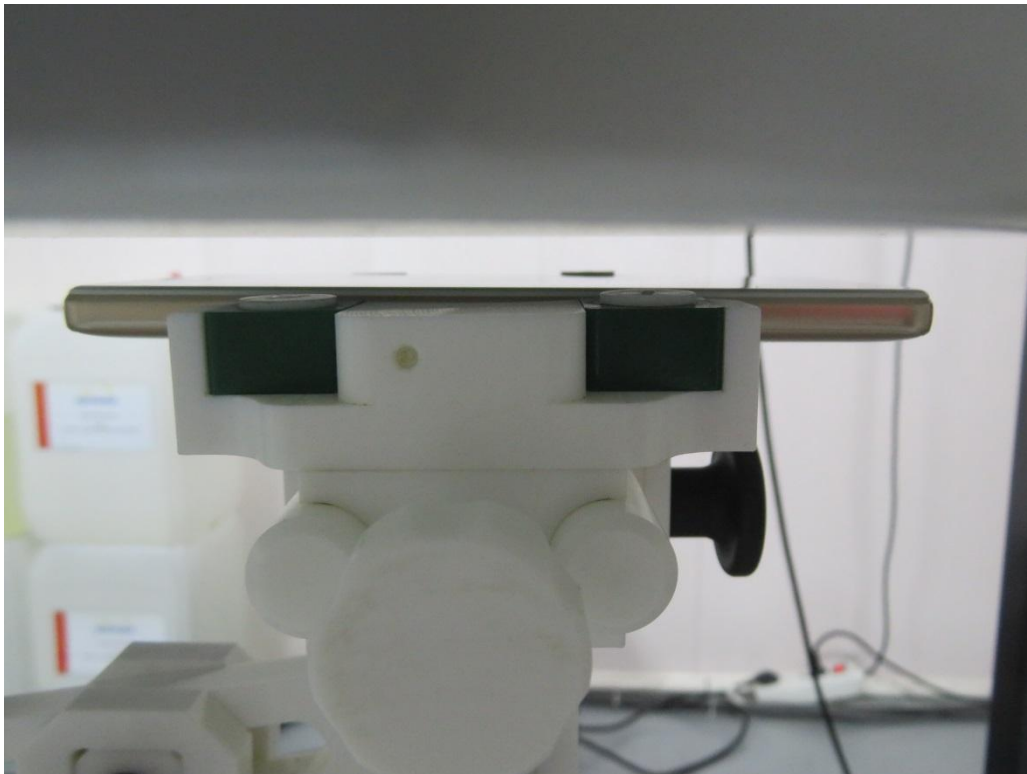

## Test Setup Photos for SAR Testing

Head Setup Photo (Left Cheek)

Head Setup Photo (Left Tilt)

**Head Setup Photo (Right Cheek)**

**Head Setup Photo (Right Tilt)**

**10mm body-worn Back Side Setup Photo (hotspot)**

**10mm body-worn Front Side Setup Photo (hotspot)**

**10mm body-worn Left Side Setup Photo (hotspot)**

**10mm body-worn Right Side Setup Photo (hotspot)**

**10mm body-worn Top Side Setup Photo (hotspot)**

**10mm body-worn Bottom Side Setup Photo (hotspot)**