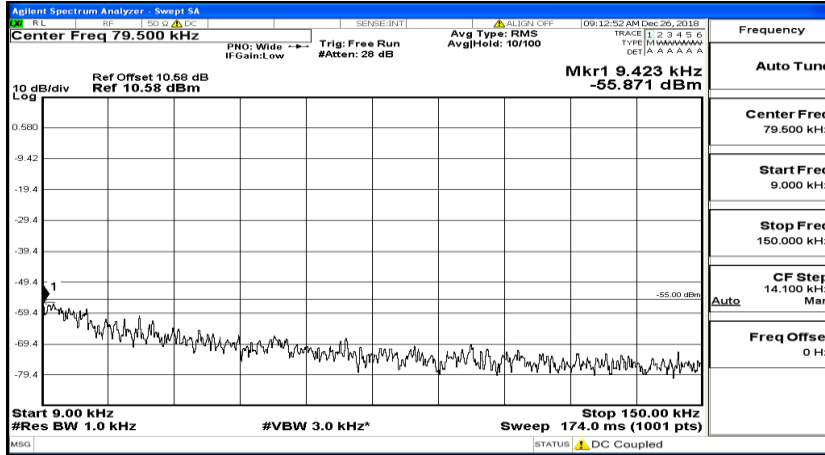

CSE Test Graph(s) (Channel Bandwidth:20 MHz)_MCH_16QAM