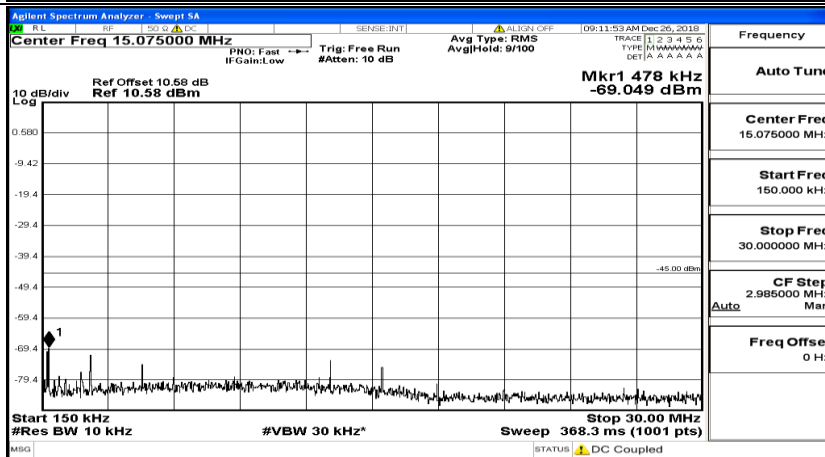

CSE Test Graph(s) (Channel Bandwidth:20 MHz) LCH_QPSK