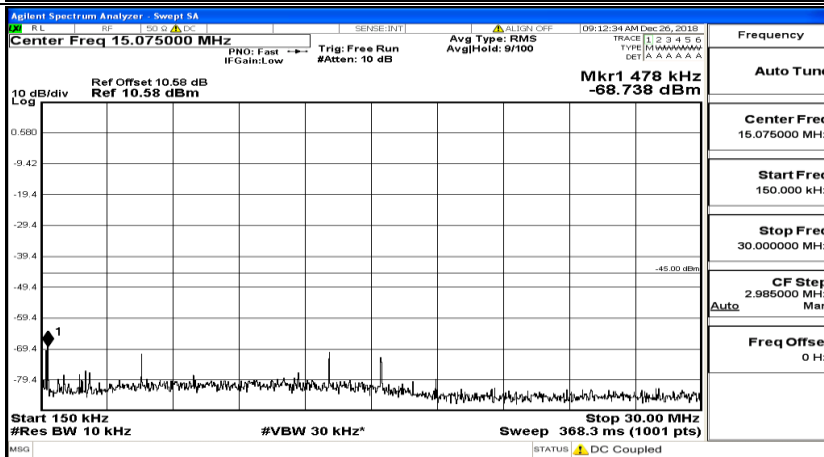

CSE Test Graph(s) (Channel Bandwidth:15 MHz)_MCH_16QAM

CSE Test Graph(s) (Channel Bandwidth:15 MHz)_HCH_16QAM

CSE Test Graph(s) (Channel Bandwidth:20 MHz) LCH_QPSK

CSE Test Graph(s) (Channel Bandwidth:20 MHz)_MCH_QPSK