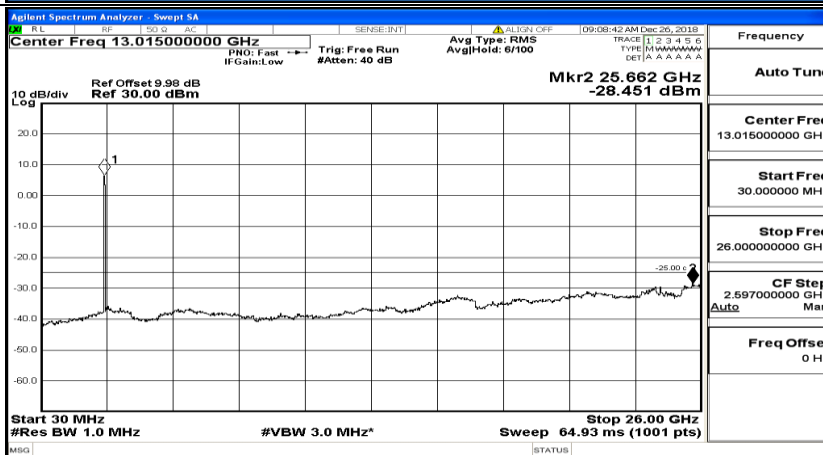

CSE Test Graph(s) (Channel Bandwidth: 5 MHz)_MCH_16QAM

CSE Test Graph(s) (Channel Bandwidth: 5 MHz) _HCH_16QAM

CSE Test Graph(s) (Channel Bandwidth: 10 MHz) LCH_QPSK

CSE Test Graph(s) (Channel Bandwidth: 10 MHz)_MCH_QPSK