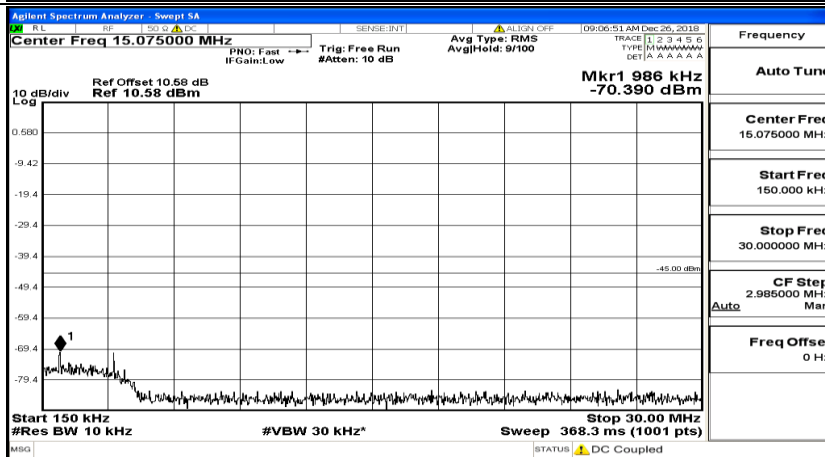

CSE Test Graph(s) (Channel Bandwidth: 5 MHz)_MCH_16QAM