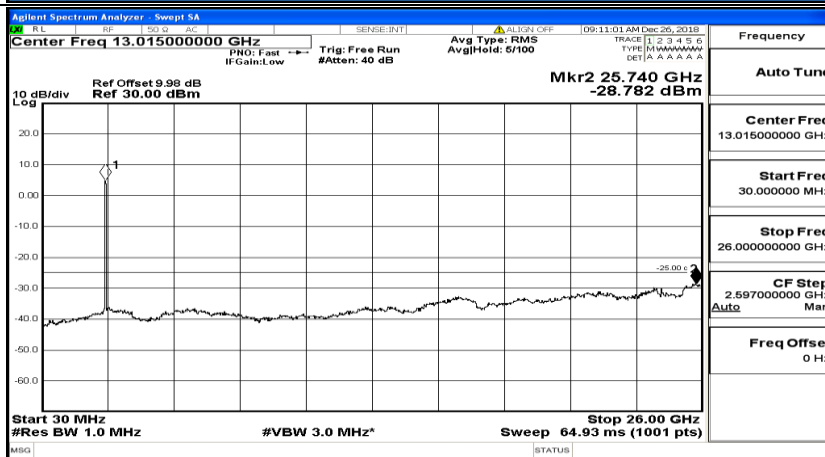

CSE Test Graph(s) (Channel Bandwidth:15 MHz)_MCH_16QAM