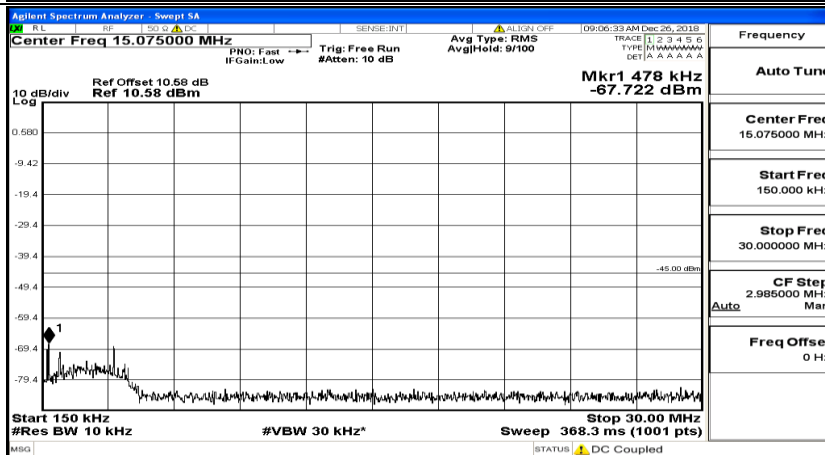

Band Edge Test Graph(s) (Channel Bandwidth:20 MHz) HCH_QPSK

Band Edge Test Graph(s) (Channel Bandwidth:20 MHz) LCH_16QAM

Band Edge Test Graph(s) (Channel Bandwidth:20 MHz)_HCH_16QAM

F.5 Conducted Spurious Emission

CSE Test Graph(s) (Channel Bandwidth: 5 MHz)_LCH_QPSK

CSE Test Graph(s) (Channel Bandwidth: 5 MHz)_MCH_QPSK

CSE Test Graph(s) (Channel Bandwidth: 5 MHz)_HCH_QPSK

CSE Test Graph(s) (Channel Bandwidth: 5 MHz)_LCH_16QAM