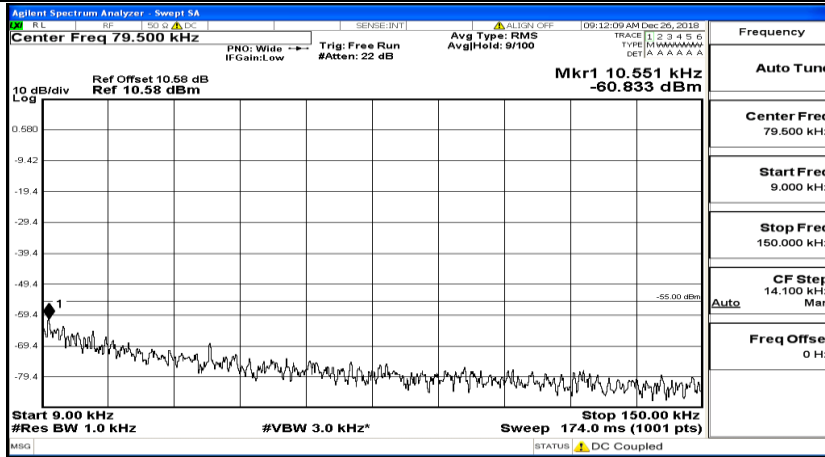

CSE Test Graph(s) (Channel Bandwidth:20 MHz)_LCH_16QAM