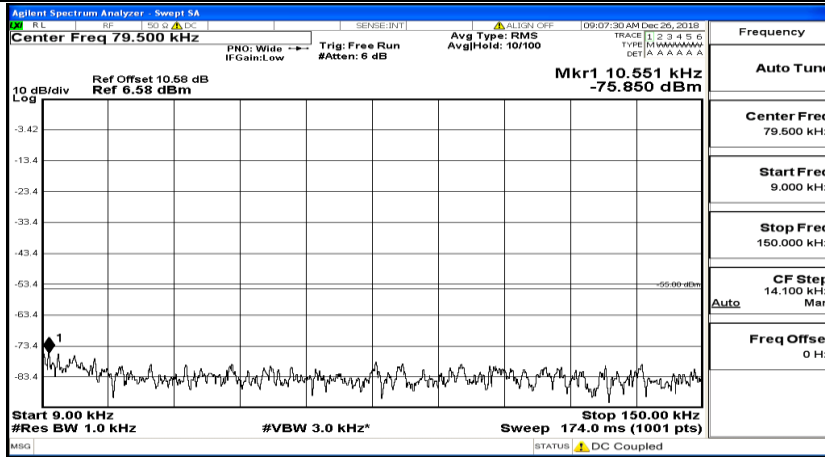

CSE Test Graph(s) (Channel Bandwidth: 5 MHz) _HCH_16QAM