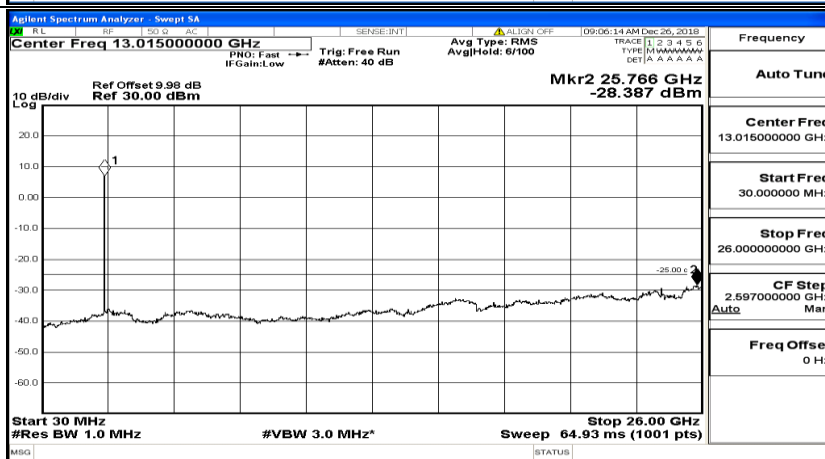

CSE Test Graph(s) (Channel Bandwidth: 5 MHz)_LCH_QPSK

CSE Test Graph(s) (Channel Bandwidth: 5 MHz)_MCH_QPSK

CSE Test Graph(s) (Channel Bandwidth: 5 MHz)_HCH_QPSK

CSE Test Graph(s) (Channel Bandwidth: 5 MHz)_LCH_16QAM

CSE Test Graph(s) (Channel Bandwidth: 5 MHz)_MCH_16QAM

CSE Test Graph(s) (Channel Bandwidth: 5 MHz) _HCH_16QAM

CSE Test Graph(s) (Channel Bandwidth: 10 MHz) LCH_QPSK

CSE Test Graph(s) (Channel Bandwidth: 10 MHz)_MCH_QPSK