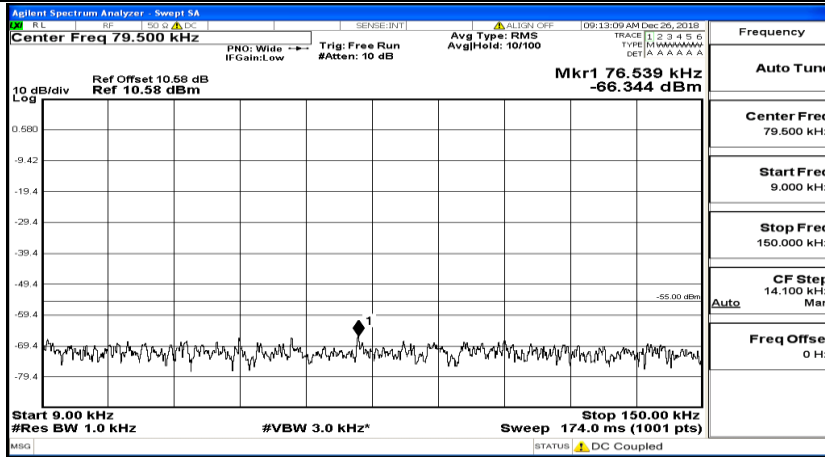

CSE Test Graph(s) (Channel Bandwidth:20 MHz)_HCH_QPSK