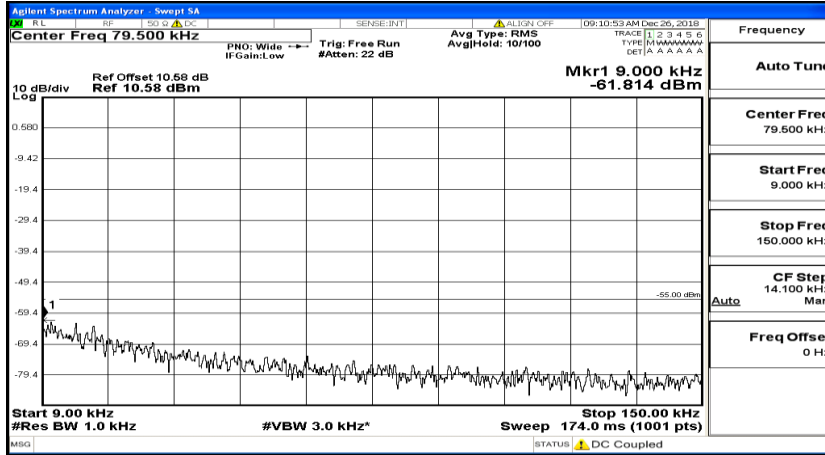

CSE Test Graph(s) (Channel Bandwidth:15 MHz)_MCH_16QAM