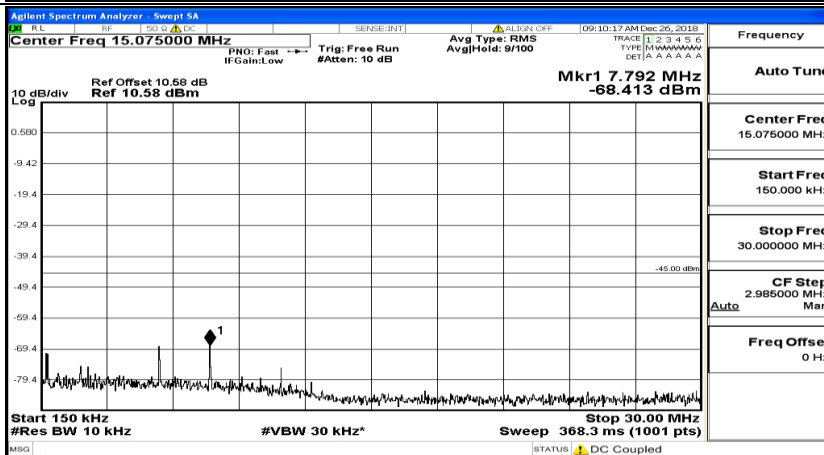

CSE Test Graph(s) (Channel Bandwidth:15 MHz) LCH_QPSK

CSE Test Graph(s) (Channel Bandwidth:15 MHz)_MCH_QPSK

CSE Test Graph(s) (Channel Bandwidth:15 MHz)_HCH_QPSK

CSE Test Graph(s) (Channel Bandwidth:15 MHz)_LCH_16QAM