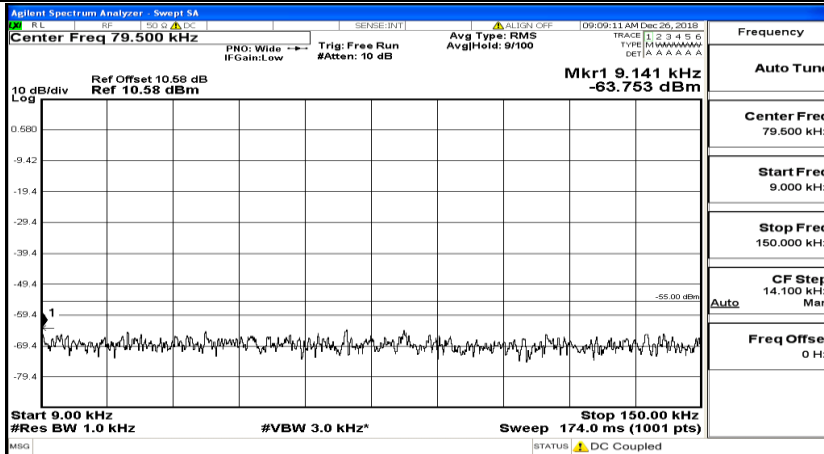

CSE Test Graph(s) (Channel Bandwidth: 10 MHz)_HCH_QPSK