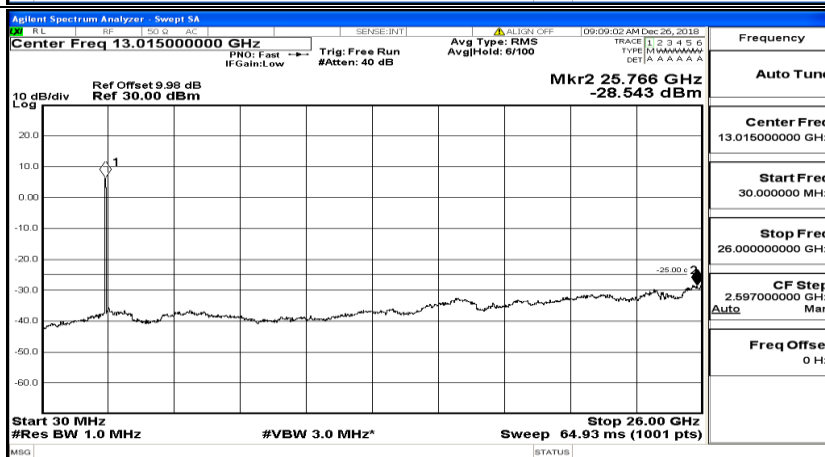

CSE Test Graph(s) (Channel Bandwidth: 10 MHz)_MCH_16QAM