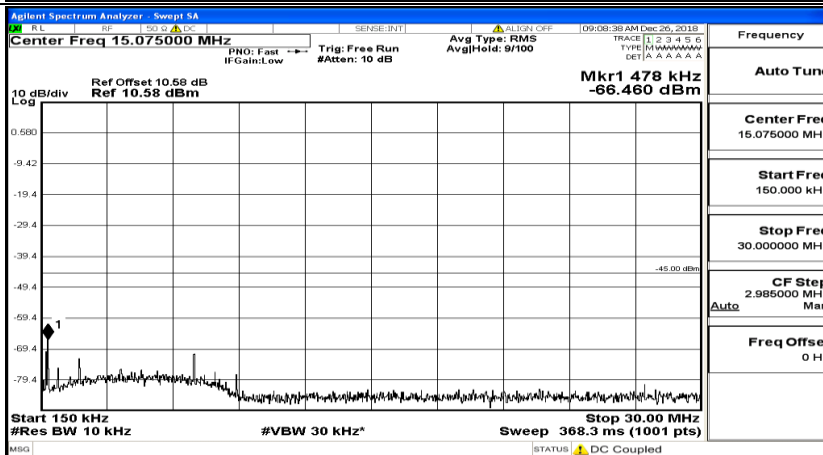

CSE Test Graph(s) (Channel Bandwidth: 5 MHz)_MCH_16QAM

CSE Test Graph(s) (Channel Bandwidth: 5 MHz) _HCH_16QAM

CSE Test Graph(s) (Channel Bandwidth: 10 MHz) LCH_QPSK

CSE Test Graph(s) (Channel Bandwidth: 10 MHz)_MCH_QPSK