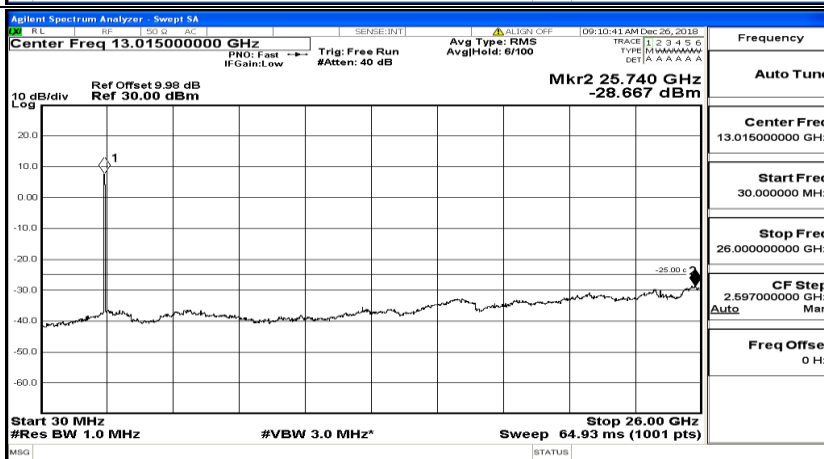

CSE Test Graph(s) (Channel Bandwidth:15 MHz)_MCH_QPSK