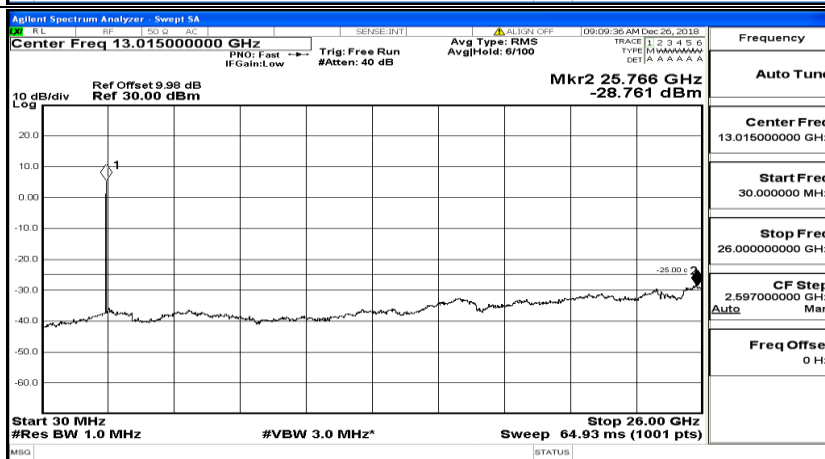

CSE Test Graph(s) (Channel Bandwidth: 10 MHz)_HCH_QPSK

CSE Test Graph(s) (Channel Bandwidth: 10 MHz)_LCH_16QAM

CSE Test Graph(s) (Channel Bandwidth: 10 MHz)_MCH_16QAM

CSE Test Graph(s) (Channel Bandwidth: 10 MHz)_HCH_16QAM