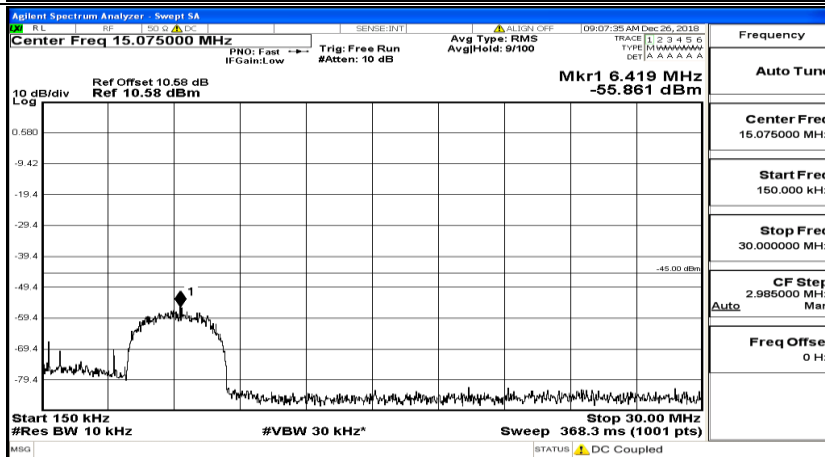

CSE Test Graph(s) (Channel Bandwidth: 5 MHz) _HCH_16QAM