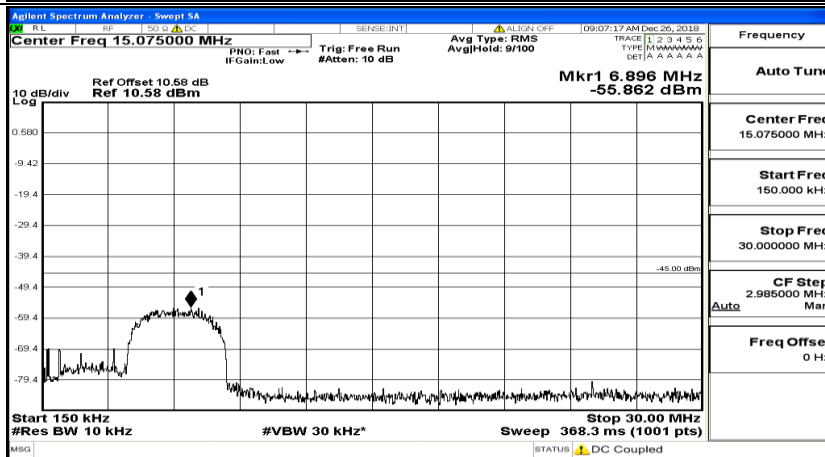

Band Edge Test Graph(s) (Channel Bandwidth:20 MHz) HCH_QPSK

Band Edge Test Graph(s) (Channel Bandwidth:20 MHz) LCH_16QAM

Band Edge Test Graph(s) (Channel Bandwidth:20 MHz)_HCH_16QAM

F.5 Conducted Spurious Emission

CSE Test Graph(s) (Channel Bandwidth: 5 MHz)_LCH_QPSK

CSE Test Graph(s) (Channel Bandwidth: 5 MHz)_MCH_QPSK

CSE Test Graph(s) (Channel Bandwidth: 5 MHz)_HCH_QPSK

CSE Test Graph(s) (Channel Bandwidth: 5 MHz)_LCH_16QAM