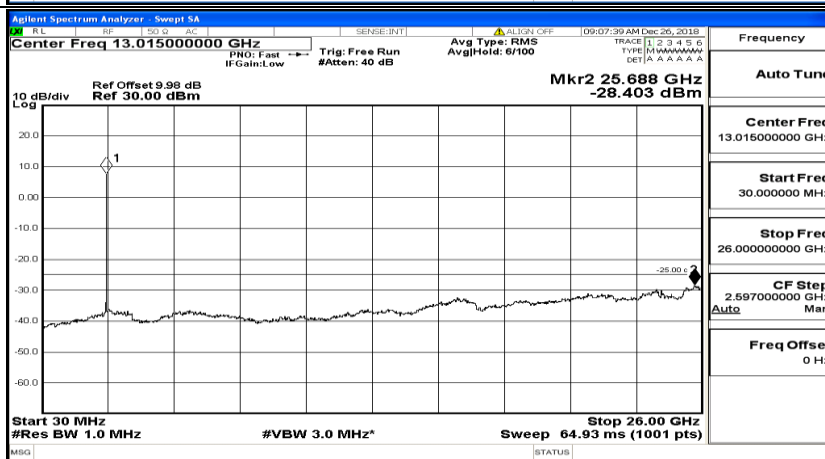

CSE Test Graph(s) (Channel Bandwidth: 5 MHz)_LCH_QPSK

CSE Test Graph(s) (Channel Bandwidth: 5 MHz)_MCH_QPSK

CSE Test Graph(s) (Channel Bandwidth: 5 MHz)_HCH_QPSK

CSE Test Graph(s) (Channel Bandwidth: 5 MHz)_LCH_16QAM

CSE Test Graph(s) (Channel Bandwidth: 5 MHz)_MCH_16QAM

CSE Test Graph(s) (Channel Bandwidth: 5 MHz) _HCH_16QAM

CSE Test Graph(s) (Channel Bandwidth: 10 MHz) LCH_QPSK

CSE Test Graph(s) (Channel Bandwidth: 10 MHz)_MCH_QPSK