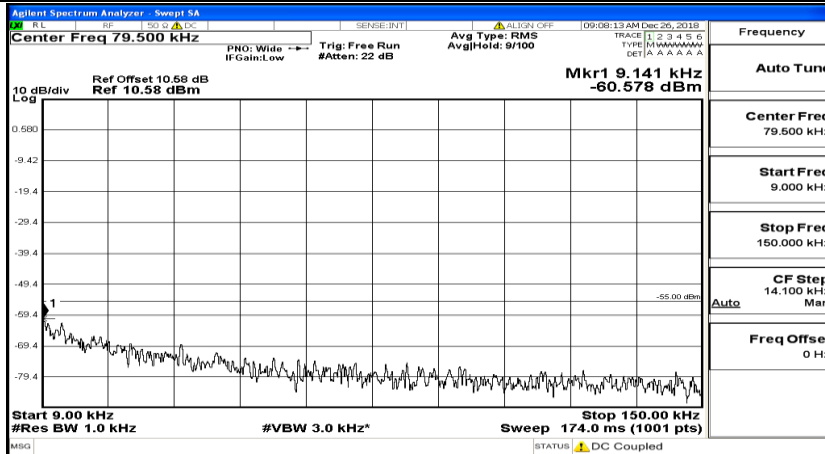

CSE Test Graph(s) (Channel Bandwidth: 10 MHz)_LCH_16QAM