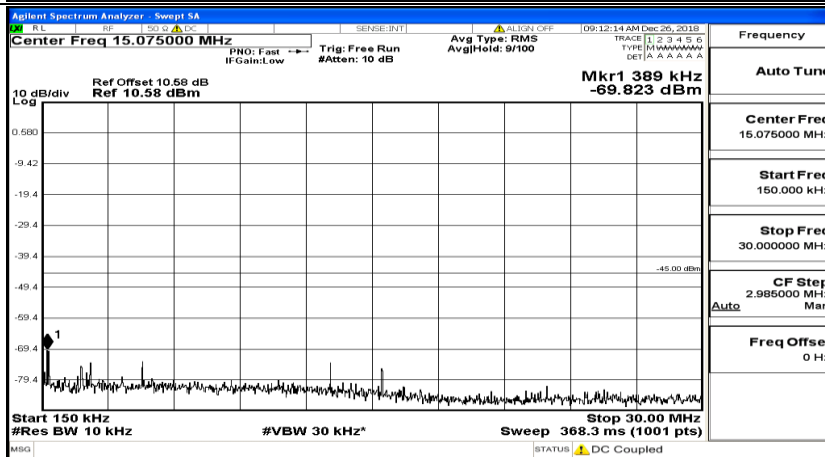

CSE Test Graph(s) (Channel Bandwidth:20 MHz)_LCH_16QAM