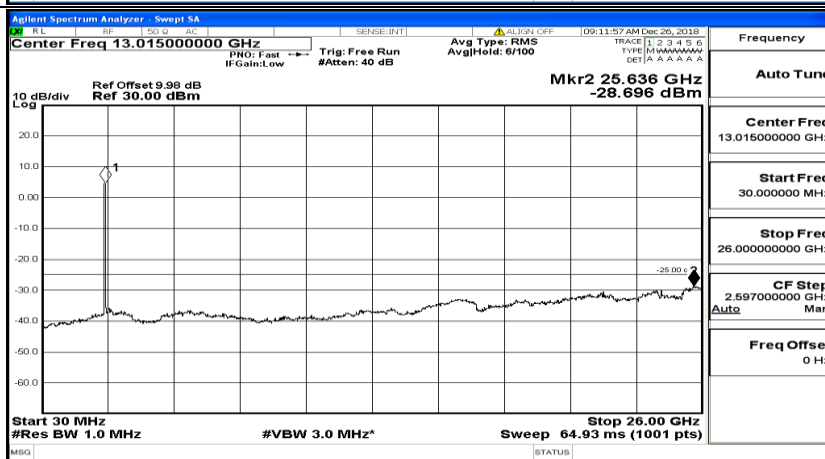

CSE Test Graph(s) (Channel Bandwidth:20 MHz) LCH_QPSK