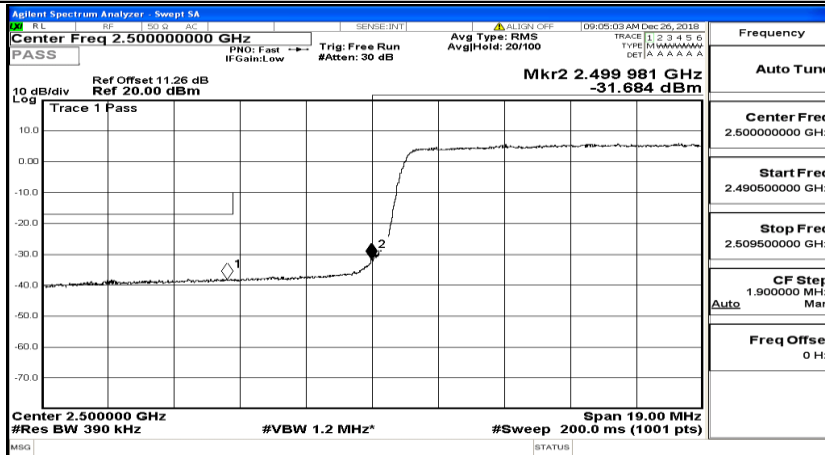

Band Edge Test Graph(s) (Channel Bandwidth:15 MHz)_HCH_QPSK

Band Edge Test Graph(s) (Channel Bandwidth:15 MHz)_LCH_16QAM

Band Edge Test Graph(s) (Channel Bandwidth:15 MHz)_HCH_16QAM

Band Edge Test Graph(s) (Channel Bandwidth:20 MHz) LCH_QPSK

Band Edge Test Graph(s) (Channel Bandwidth:20 MHz) HCH_QPSK

Band Edge Test Graph(s) (Channel Bandwidth:20 MHz) LCH_16QAM

Band Edge Test Graph(s) (Channel Bandwidth:20 MHz)_HCH_16QAM

F.5 Conducted Spurious Emission