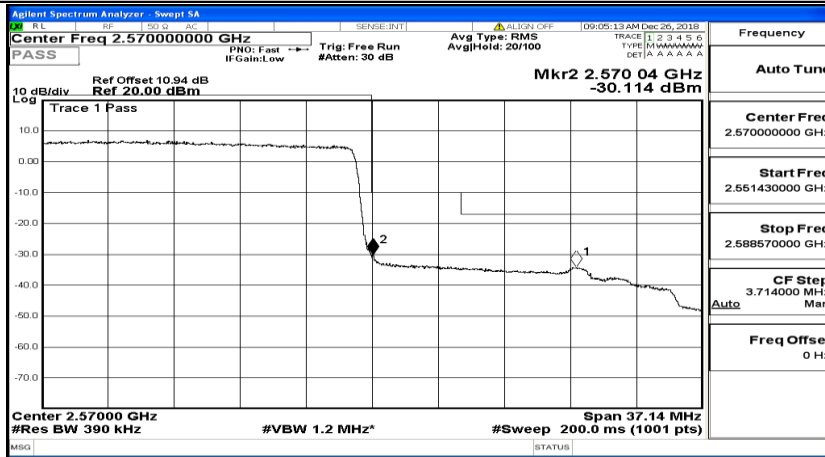

Band Edge Test Graph(s) (Channel Bandwidth:15 MHz)_HCH_QPSK

Band Edge Test Graph(s) (Channel Bandwidth:15 MHz)_LCH_16QAM

Band Edge Test Graph(s) (Channel Bandwidth:15 MHz)_HCH_16QAM

Band Edge Test Graph(s) (Channel Bandwidth:20 MHz) LCH_QPSK

Band Edge Test Graph(s) (Channel Bandwidth:20 MHz) HCH_QPSK

Band Edge Test Graph(s) (Channel Bandwidth:20 MHz) LCH_16QAM

Band Edge Test Graph(s) (Channel Bandwidth:20 MHz)_HCH_16QAM

F.5 Conducted Spurious Emission