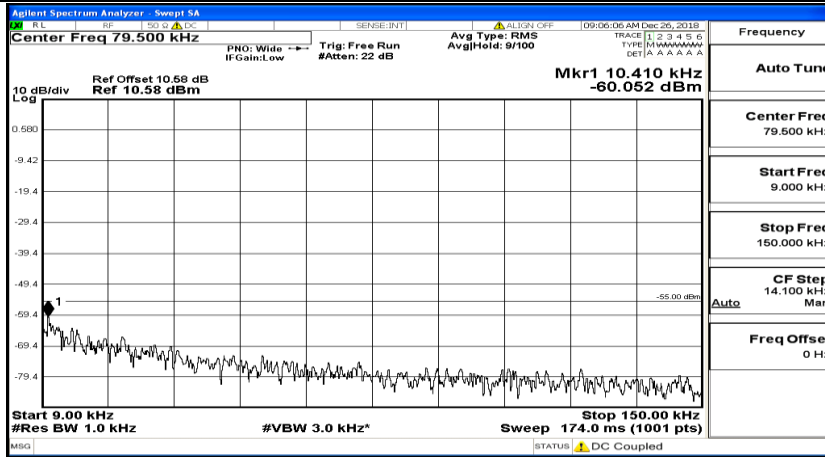

CSE Test Graph(s) (Channel Bandwidth: 5 MHz)_LCH_QPSK

CSE Test Graph(s) (Channel Bandwidth: 5 MHz)_MCH_QPSK

CSE Test Graph(s) (Channel Bandwidth: 5 MHz)_HCH_QPSK

CSE Test Graph(s) (Channel Bandwidth: 5 MHz)_LCH_16QAM