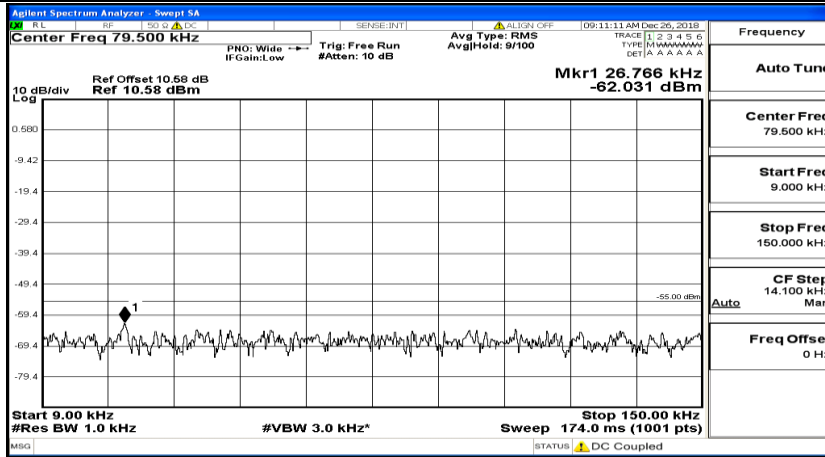

CSE Test Graph(s) (Channel Bandwidth:15 MHz)_HCH_QPSK