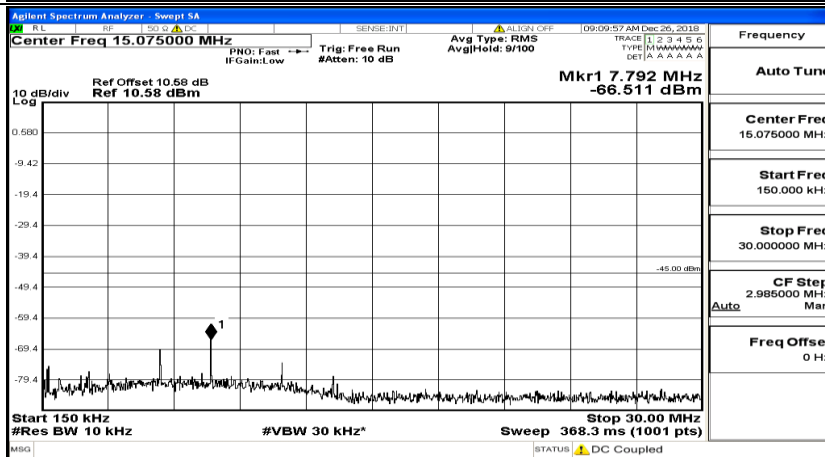

CSE Test Graph(s) (Channel Bandwidth:15 MHz) LCH_QPSK