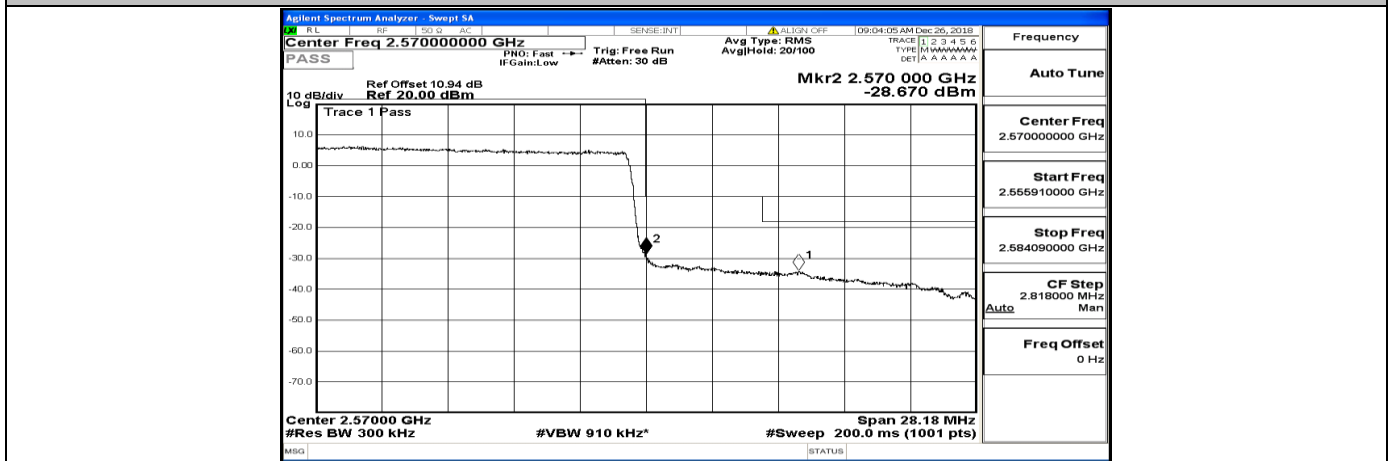

Band Edge Test Graph(s) (Channel Bandwidth:15 MHz)_HCH_QPSK

Band Edge Test Graph(s) (Channel Bandwidth:15 MHz)_LCH_16QAM

Band Edge Test Graph(s) (Channel Bandwidth:15 MHz)_HCH_16QAM

Band Edge Test Graph(s) (Channel Bandwidth:20 MHz) LCH_QPSK

Band Edge Test Graph(s) (Channel Bandwidth:20 MHz) HCH_QPSK

Band Edge Test Graph(s) (Channel Bandwidth:20 MHz) LCH_16QAM

Band Edge Test Graph(s) (Channel Bandwidth:20 MHz)_HCH_16QAM

F.5 Conducted Spurious Emission