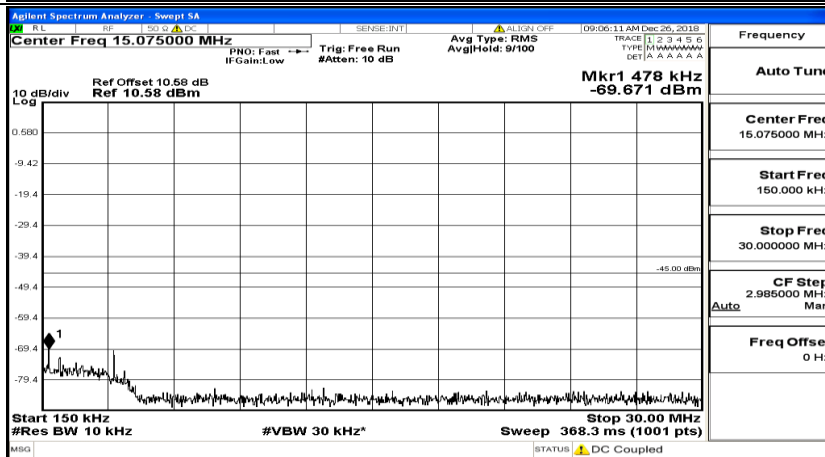

CSE Test Graph(s) (Channel Bandwidth: 5 MHz)_LCH_QPSK

CSE Test Graph(s) (Channel Bandwidth: 5 MHz)_MCH_QPSK

CSE Test Graph(s) (Channel Bandwidth: 5 MHz)_HCH_QPSK

CSE Test Graph(s) (Channel Bandwidth: 5 MHz)_LCH_16QAM