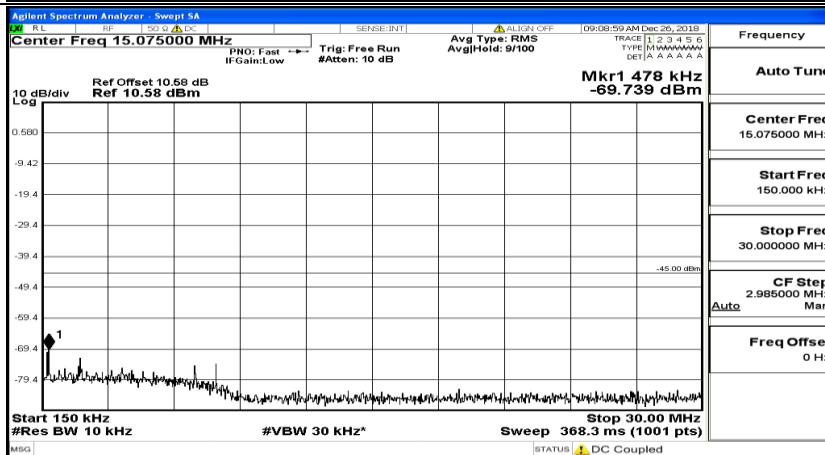

CSE Test Graph(s) (Channel Bandwidth: 10 MHz)_MCH_16QAM