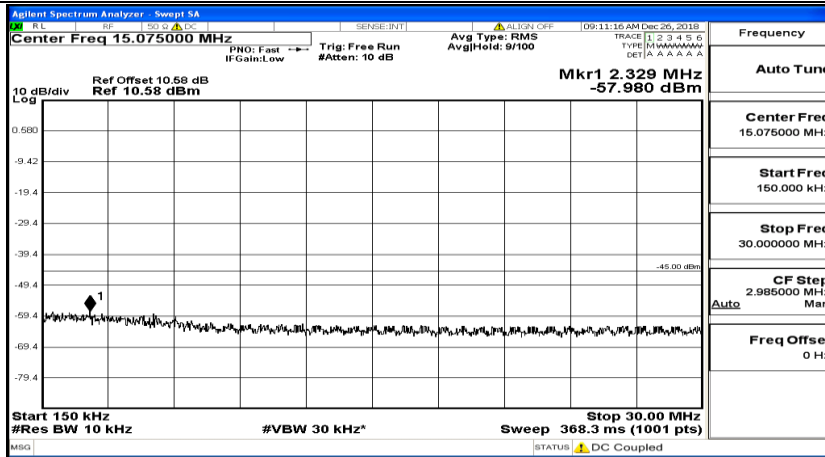

CSE Test Graph(s) (Channel Bandwidth:15 MHz)_HCH_QPSK