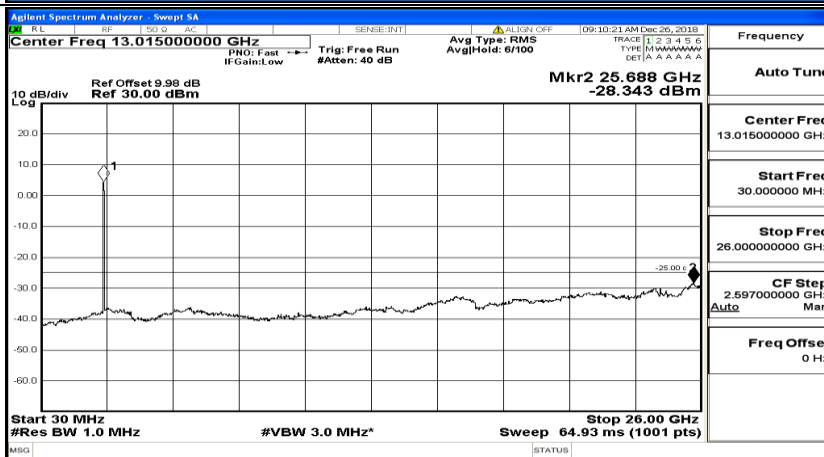

CSE Test Graph(s) (Channel Bandwidth:15 MHz) LCH_QPSK

CSE Test Graph(s) (Channel Bandwidth:15 MHz)_MCH_QPSK

CSE Test Graph(s) (Channel Bandwidth:15 MHz)_HCH_QPSK

CSE Test Graph(s) (Channel Bandwidth:15 MHz)_LCH_16QAM