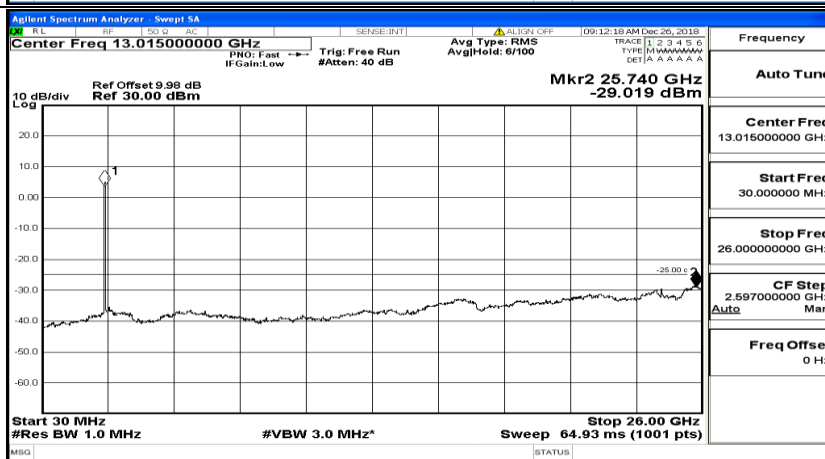

CSE Test Graph(s) (Channel Bandwidth:20 MHz)_LCH_16QAM