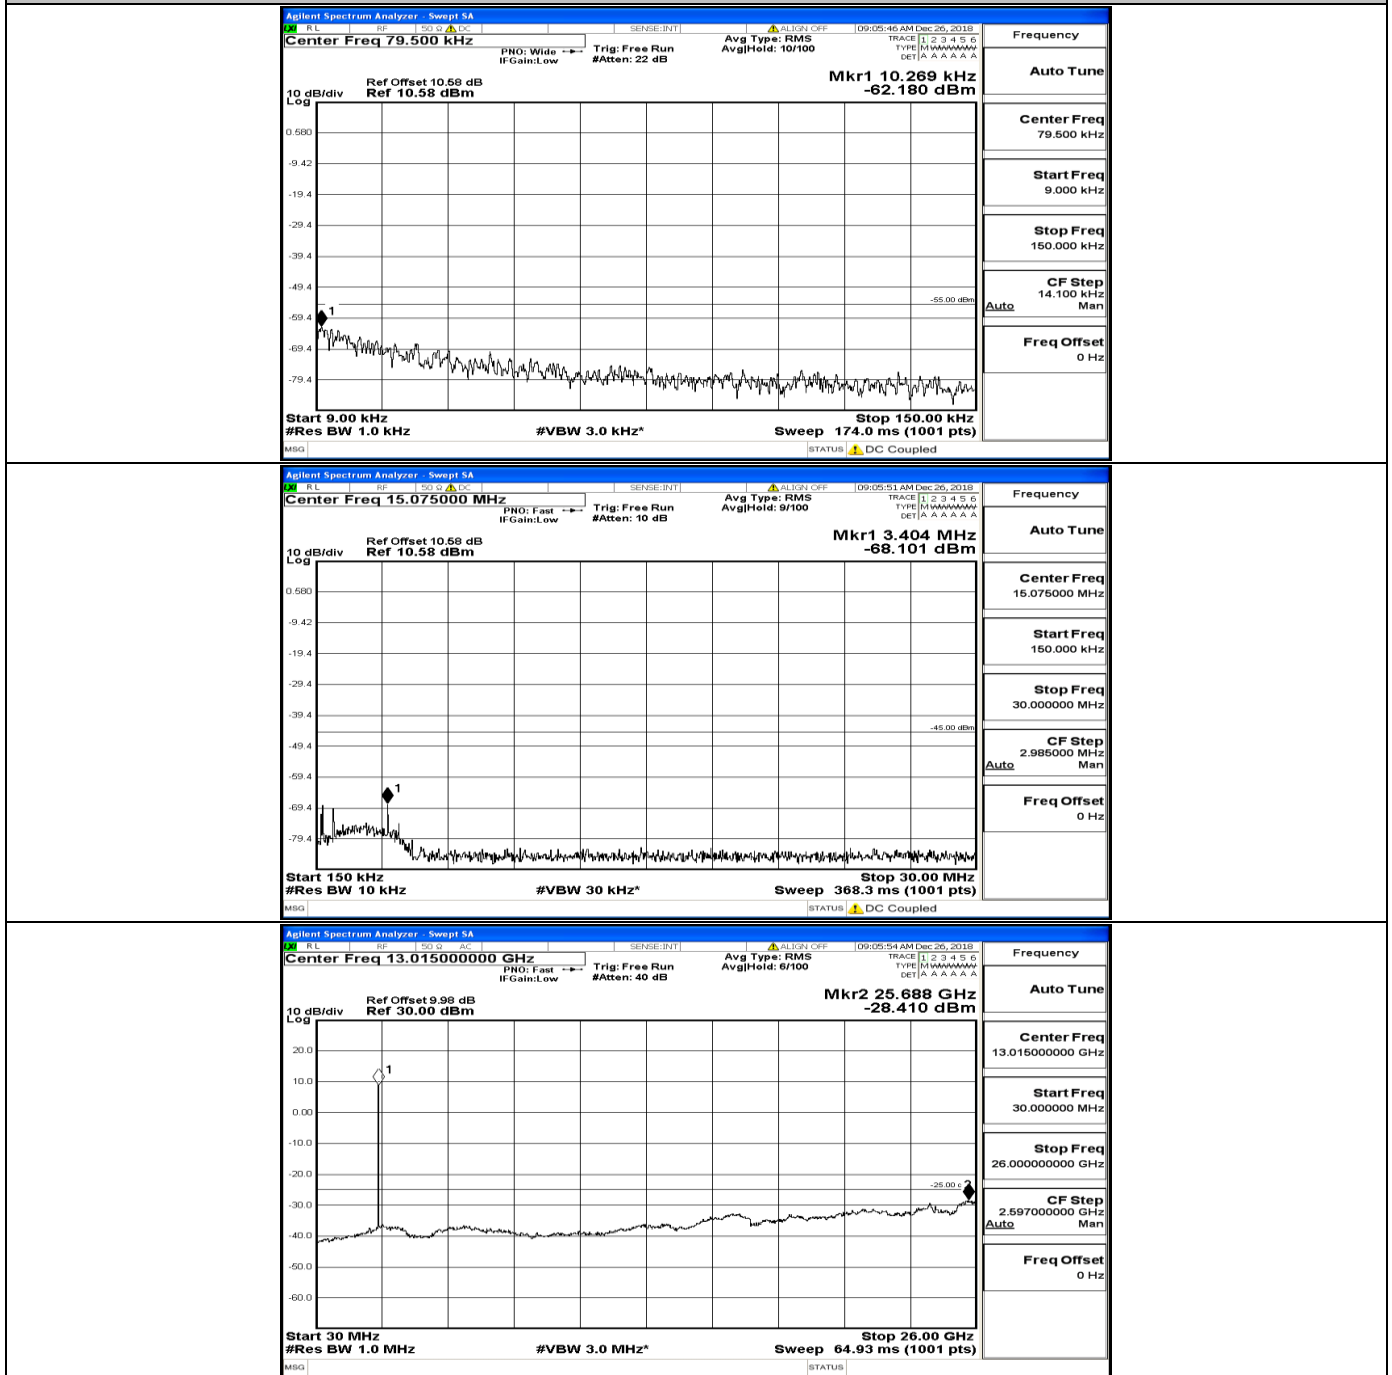

Band Edge Test Graph(s) (Channel Bandwidth:15 MHz)_HCH_QPSK

Band Edge Test Graph(s) (Channel Bandwidth:15 MHz)_LCH_16QAM

Band Edge Test Graph(s) (Channel Bandwidth:15 MHz)_HCH_16QAM

Band Edge Test Graph(s) (Channel Bandwidth:20 MHz) LCH_QPSK

Band Edge Test Graph(s) (Channel Bandwidth:20 MHz) HCH_QPSK

Band Edge Test Graph(s) (Channel Bandwidth:20 MHz) LCH_16QAM

Band Edge Test Graph(s) (Channel Bandwidth:20 MHz)_HCH_16QAM

F.5 Conducted Spurious Emission

CSE Test Graph(s) (Channel Bandwidth: 5 MHz)_LCH_QPSK

CSE Test Graph(s) (Channel Bandwidth: 5 MHz)_MCH_QPSK

CSE Test Graph(s) (Channel Bandwidth: 5 MHz)_HCH_QPSK

CSE Test Graph(s) (Channel Bandwidth: 5 MHz)_LCH_16QAM