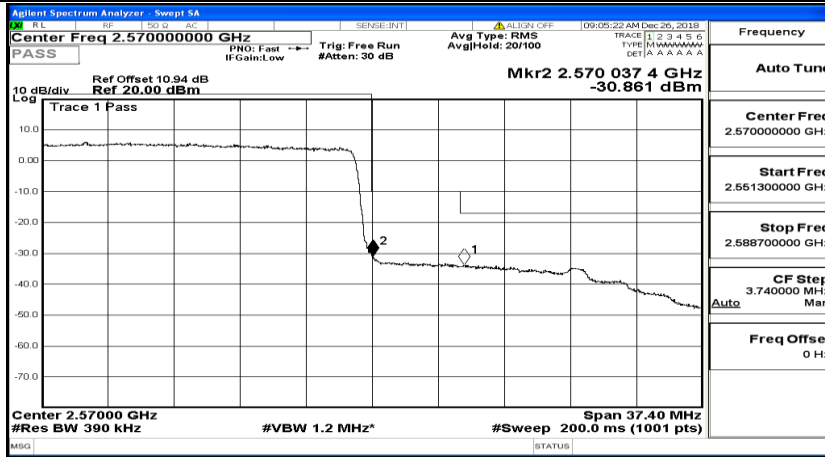

Band Edge Test Graph(s) (Channel Bandwidth:15 MHz)_HCH_QPSK

Band Edge Test Graph(s) (Channel Bandwidth:15 MHz)_LCH_16QAM

Band Edge Test Graph(s) (Channel Bandwidth:15 MHz)_HCH_16QAM

Band Edge Test Graph(s) (Channel Bandwidth:20 MHz) LCH_QPSK

Band Edge Test Graph(s) (Channel Bandwidth:20 MHz) HCH_QPSK

Band Edge Test Graph(s) (Channel Bandwidth:20 MHz) LCH_16QAM

Band Edge Test Graph(s) (Channel Bandwidth:20 MHz)_HCH_16QAM

F.5 Conducted Spurious Emission