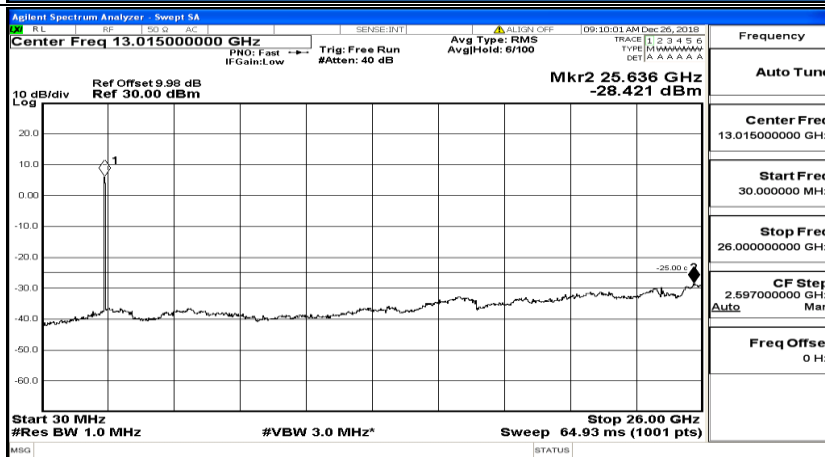

CSE Test Graph(s) (Channel Bandwidth:15 MHz) LCH_QPSK