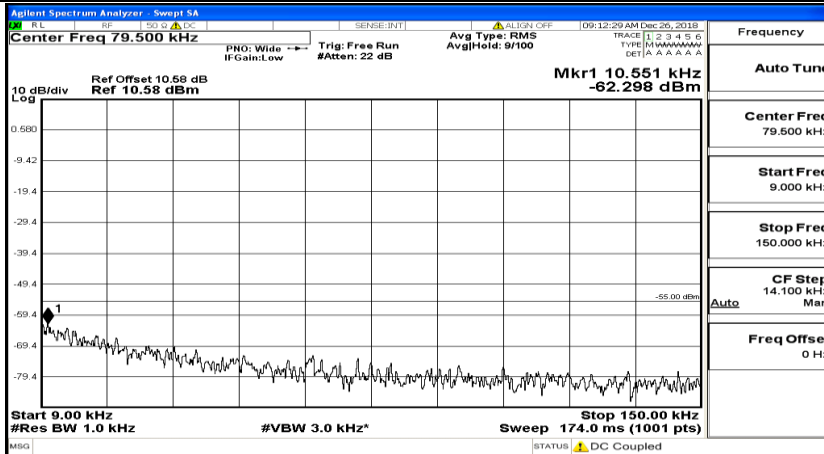

CSE Test Graph(s) (Channel Bandwidth:15 MHz)_MCH_16QAM

CSE Test Graph(s) (Channel Bandwidth:15 MHz)_HCH_16QAM

CSE Test Graph(s) (Channel Bandwidth:20 MHz) LCH_QPSK

CSE Test Graph(s) (Channel Bandwidth:20 MHz)_MCH_QPSK