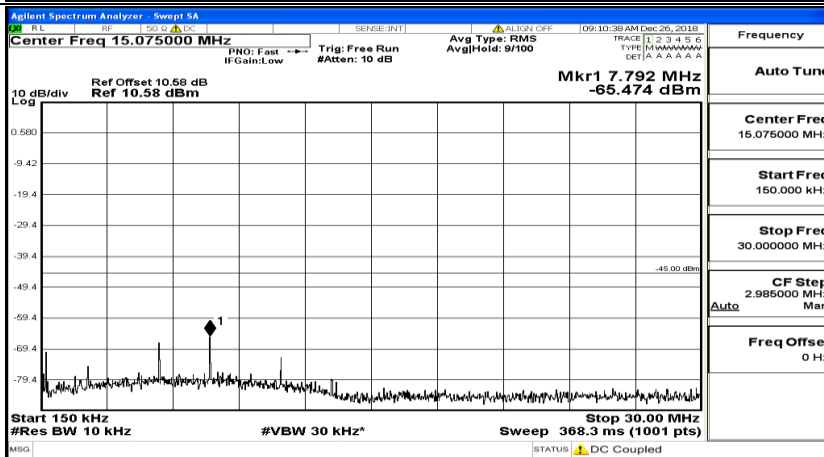

CSE Test Graph(s) (Channel Bandwidth:15 MHz)_MCH_QPSK