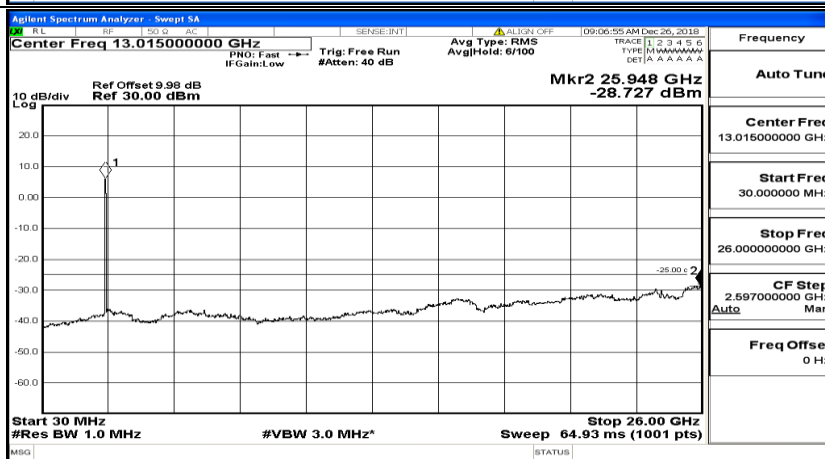

CSE Test Graph(s) (Channel Bandwidth: 5 MHz)_LCH_QPSK

CSE Test Graph(s) (Channel Bandwidth: 5 MHz)_MCH_QPSK

CSE Test Graph(s) (Channel Bandwidth: 5 MHz)_HCH_QPSK

CSE Test Graph(s) (Channel Bandwidth: 5 MHz)_LCH_16QAM

CSE Test Graph(s) (Channel Bandwidth: 5 MHz)_MCH_16QAM

CSE Test Graph(s) (Channel Bandwidth: 5 MHz) _HCH_16QAM

CSE Test Graph(s) (Channel Bandwidth: 10 MHz) LCH_QPSK

CSE Test Graph(s) (Channel Bandwidth: 10 MHz)_MCH_QPSK