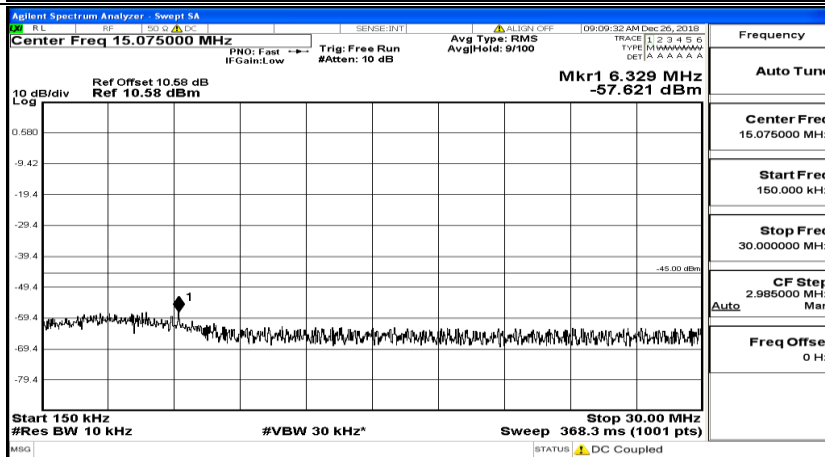

CSE Test Graph(s) (Channel Bandwidth: 10 MHz)_HCH_QPSK

CSE Test Graph(s) (Channel Bandwidth: 10 MHz)_LCH_16QAM

CSE Test Graph(s) (Channel Bandwidth: 10 MHz)_MCH_16QAM

CSE Test Graph(s) (Channel Bandwidth: 10 MHz)_HCH_16QAM