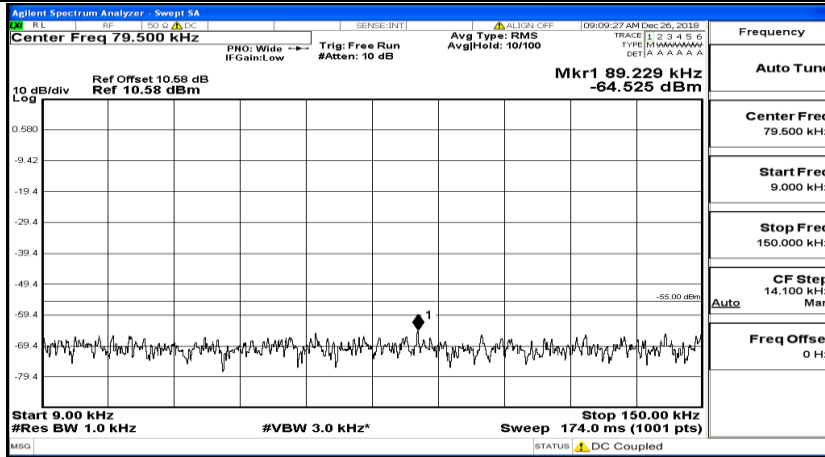

CSE Test Graph(s) (Channel Bandwidth: 10 MHz)_HCH_QPSK

CSE Test Graph(s) (Channel Bandwidth: 10 MHz)_LCH_16QAM

CSE Test Graph(s) (Channel Bandwidth: 10 MHz)_MCH_16QAM

CSE Test Graph(s) (Channel Bandwidth: 10 MHz)_HCH_16QAM