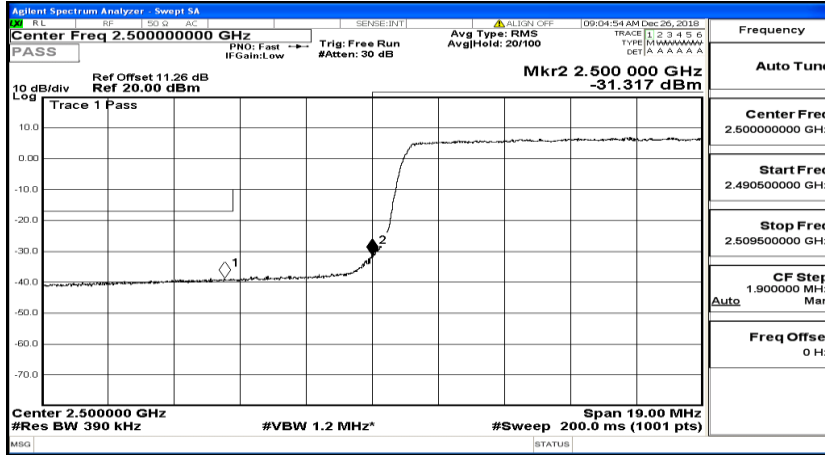

Band Edge Test Graph(s) (Channel Bandwidth:15 MHz)_HCH_QPSK

Band Edge Test Graph(s) (Channel Bandwidth:15 MHz)_LCH_16QAM

Band Edge Test Graph(s) (Channel Bandwidth:15 MHz)_HCH_16QAM

Band Edge Test Graph(s) (Channel Bandwidth:20 MHz) LCH_QPSK

Band Edge Test Graph(s) (Channel Bandwidth:20 MHz) HCH_QPSK

Band Edge Test Graph(s) (Channel Bandwidth:20 MHz) LCH_16QAM

Band Edge Test Graph(s) (Channel Bandwidth:20 MHz)_HCH_16QAM

F.5 Conducted Spurious Emission