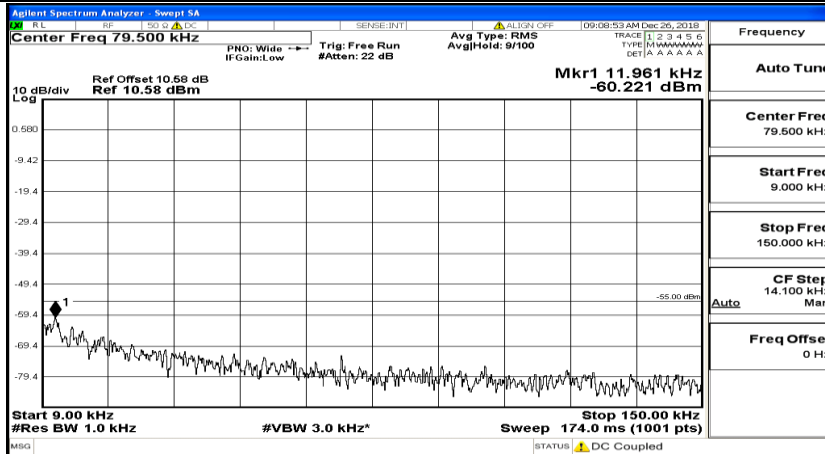

CSE Test Graph(s) (Channel Bandwidth: 10 MHz)_MCH_16QAM