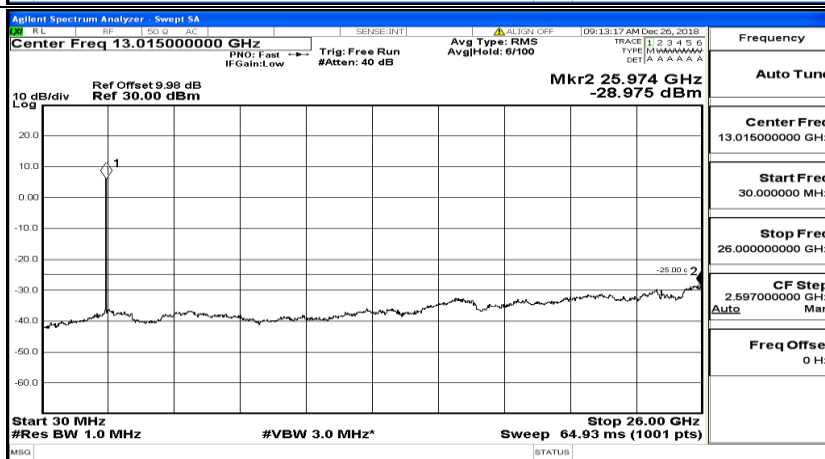

CSE Test Graph(s) (Channel Bandwidth:20 MHz)_HCH_QPSK