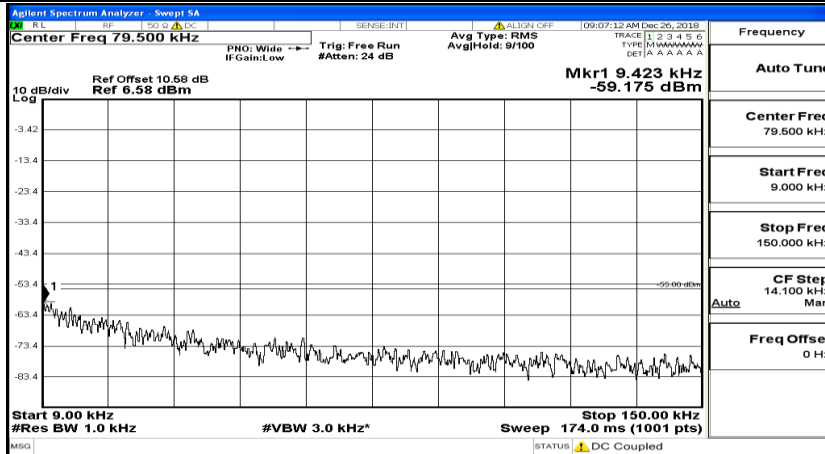

Band Edge Test Graph(s) (Channel Bandwidth:20 MHz) HCH_QPSK

Band Edge Test Graph(s) (Channel Bandwidth:20 MHz) LCH_16QAM

Band Edge Test Graph(s) (Channel Bandwidth:20 MHz)_HCH_16QAM

F.5 Conducted Spurious Emission

CSE Test Graph(s) (Channel Bandwidth: 5 MHz)_LCH_QPSK

CSE Test Graph(s) (Channel Bandwidth: 5 MHz)_MCH_QPSK

CSE Test Graph(s) (Channel Bandwidth: 5 MHz)_HCH_QPSK

CSE Test Graph(s) (Channel Bandwidth: 5 MHz)_LCH_16QAM