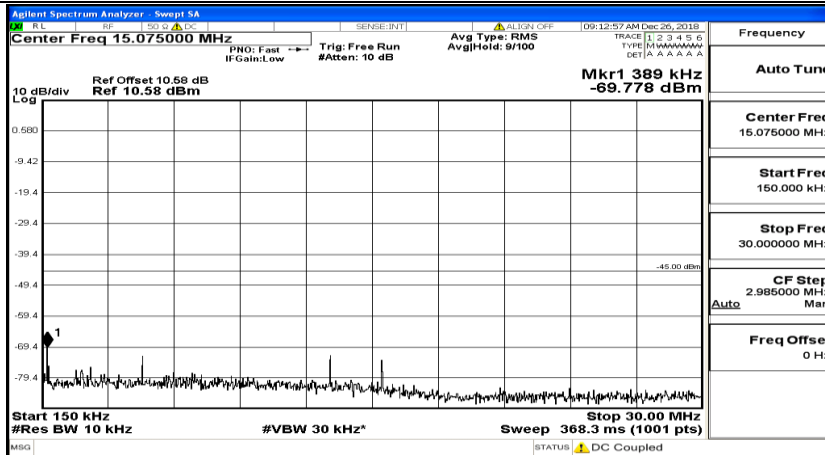

CSE Test Graph(s) (Channel Bandwidth:20 MHz)_MCH_16QAM