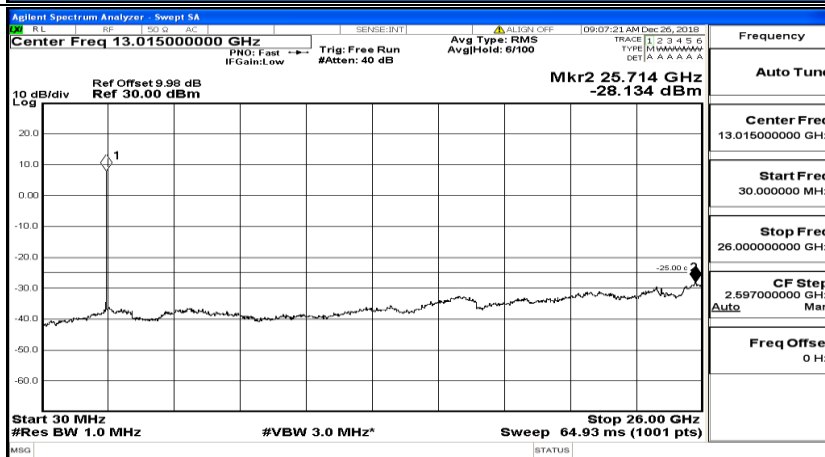

Band Edge Test Graph(s) (Channel Bandwidth:20 MHz) HCH_QPSK

Band Edge Test Graph(s) (Channel Bandwidth:20 MHz) LCH_16QAM

Band Edge Test Graph(s) (Channel Bandwidth:20 MHz)_HCH_16QAM

F.5 Conducted Spurious Emission

CSE Test Graph(s) (Channel Bandwidth: 5 MHz)_LCH_QPSK

CSE Test Graph(s) (Channel Bandwidth: 5 MHz)_MCH_QPSK

CSE Test Graph(s) (Channel Bandwidth: 5 MHz)_HCH_QPSK

CSE Test Graph(s) (Channel Bandwidth: 5 MHz)_LCH_16QAM