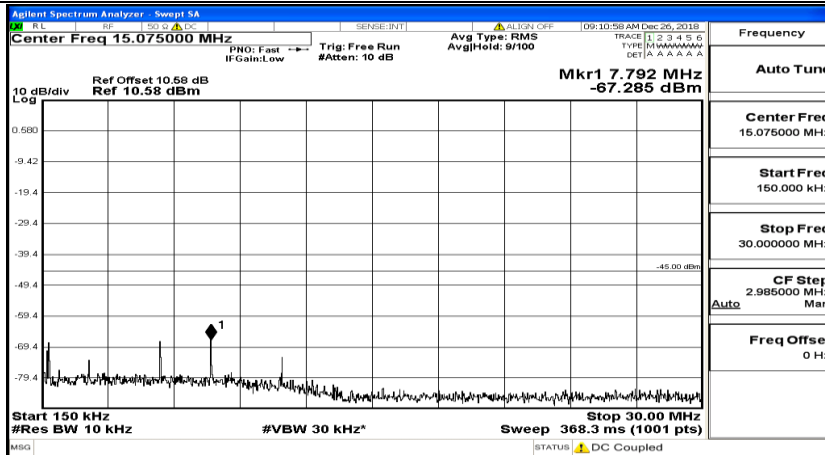

CSE Test Graph(s) (Channel Bandwidth:15 MHz)_MCH_16QAM