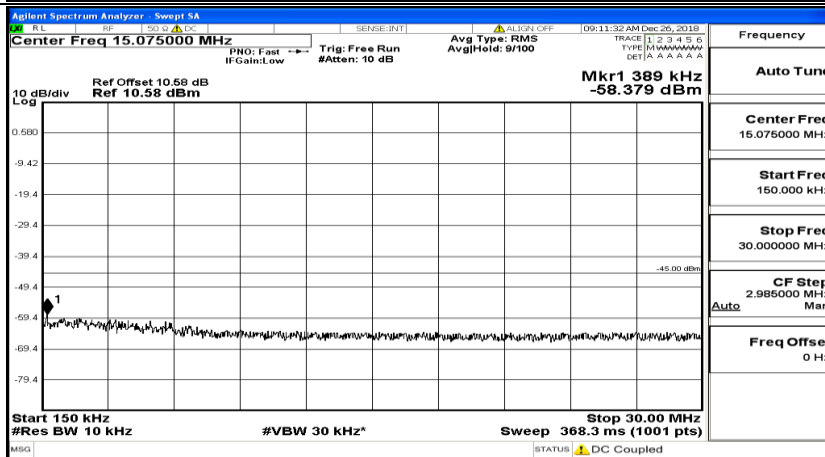

CSE Test Graph(s) (Channel Bandwidth:15 MHz)_HCH_16QAM