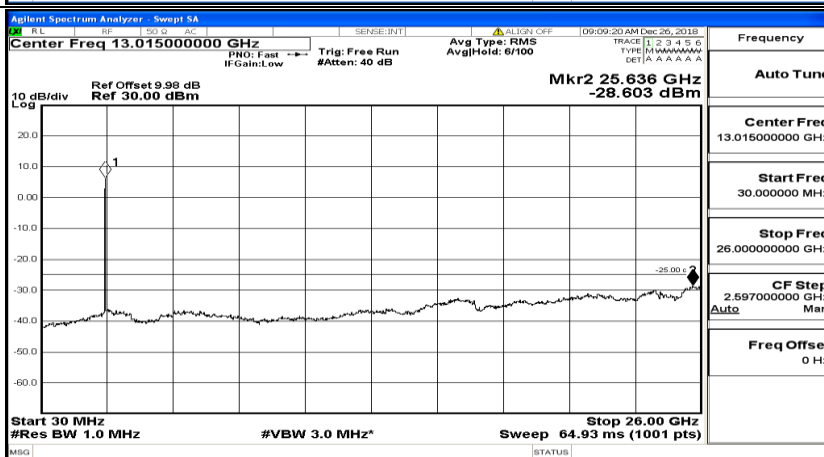

CSE Test Graph(s) (Channel Bandwidth: 10 MHz)_HCH_QPSK