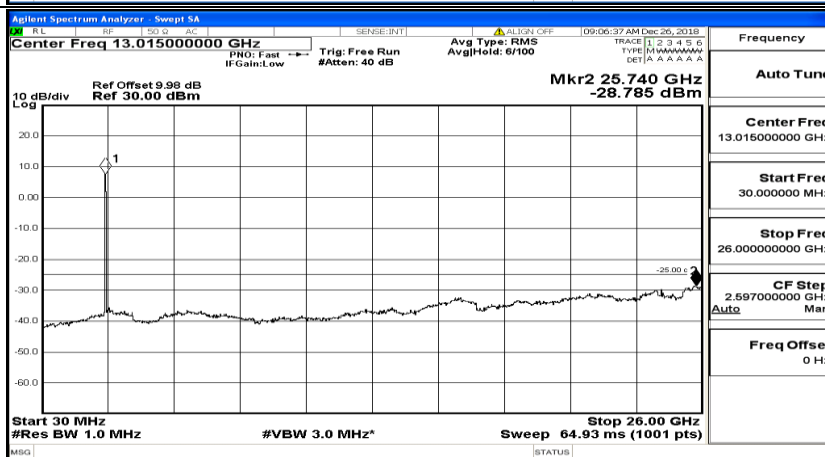

Band Edge Test Graph(s) (Channel Bandwidth:20 MHz) HCH_QPSK

Band Edge Test Graph(s) (Channel Bandwidth:20 MHz) LCH_16QAM

Band Edge Test Graph(s) (Channel Bandwidth:20 MHz)_HCH_16QAM

F.5 Conducted Spurious Emission

CSE Test Graph(s) (Channel Bandwidth: 5 MHz)_LCH_QPSK

CSE Test Graph(s) (Channel Bandwidth: 5 MHz)_MCH_QPSK

CSE Test Graph(s) (Channel Bandwidth: 5 MHz)_HCH_QPSK

CSE Test Graph(s) (Channel Bandwidth: 5 MHz)_LCH_16QAM