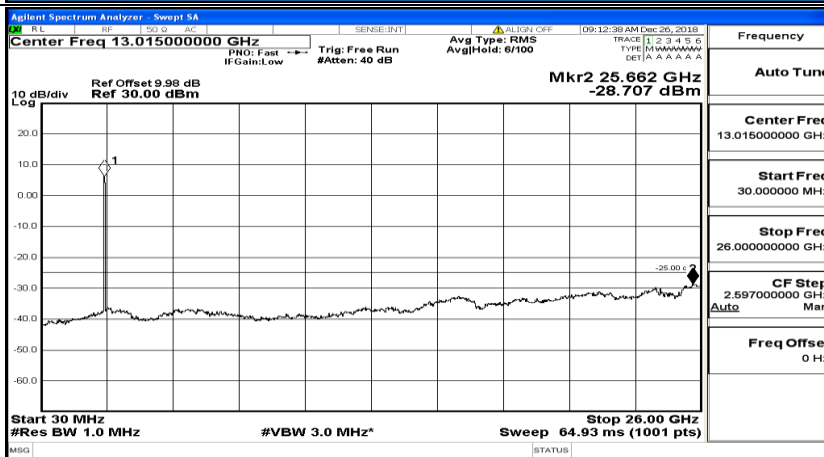

CSE Test Graph(s) (Channel Bandwidth:15 MHz)_MCH_16QAM

CSE Test Graph(s) (Channel Bandwidth:15 MHz)_HCH_16QAM

CSE Test Graph(s) (Channel Bandwidth:20 MHz) LCH_QPSK

CSE Test Graph(s) (Channel Bandwidth:20 MHz)_MCH_QPSK