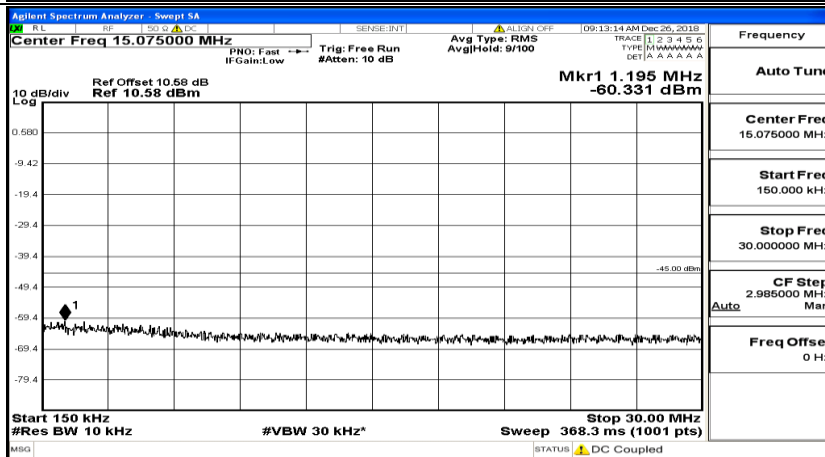

CSE Test Graph(s) (Channel Bandwidth:20 MHz)_HCH_QPSK