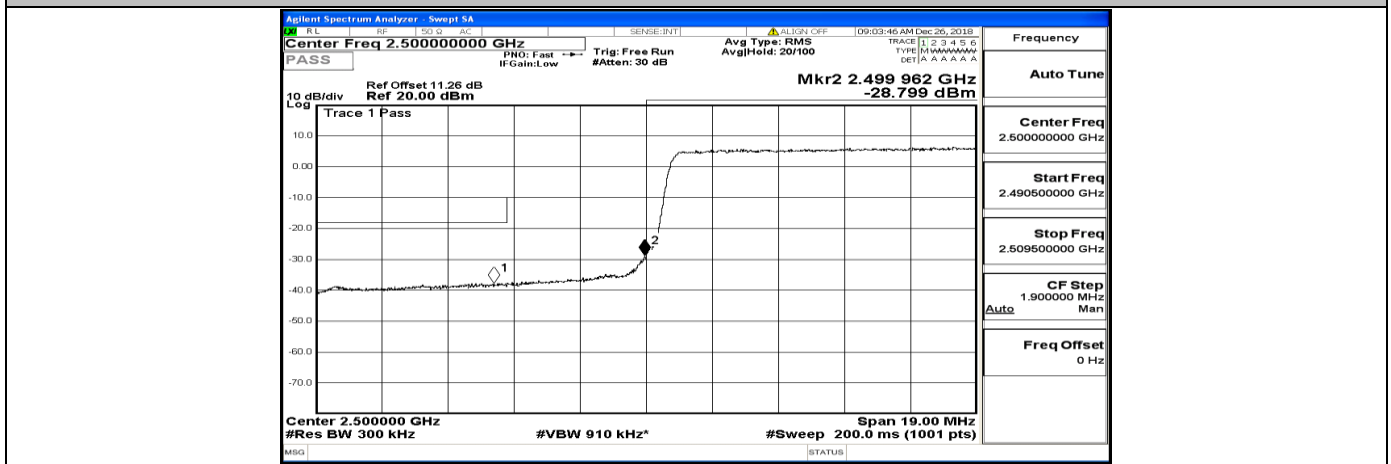

Band Edge Test Graph(s) (Channel Bandwidth:15 MHz)_HCH_QPSK

Band Edge Test Graph(s) (Channel Bandwidth:15 MHz)_LCH_16QAM

Band Edge Test Graph(s) (Channel Bandwidth:15 MHz)_HCH_16QAM

Band Edge Test Graph(s) (Channel Bandwidth:20 MHz) LCH_QPSK

Band Edge Test Graph(s) (Channel Bandwidth:20 MHz) HCH_QPSK

Band Edge Test Graph(s) (Channel Bandwidth:20 MHz) LCH_16QAM

Band Edge Test Graph(s) (Channel Bandwidth:20 MHz)_HCH_16QAM

F.5 Conducted Spurious Emission