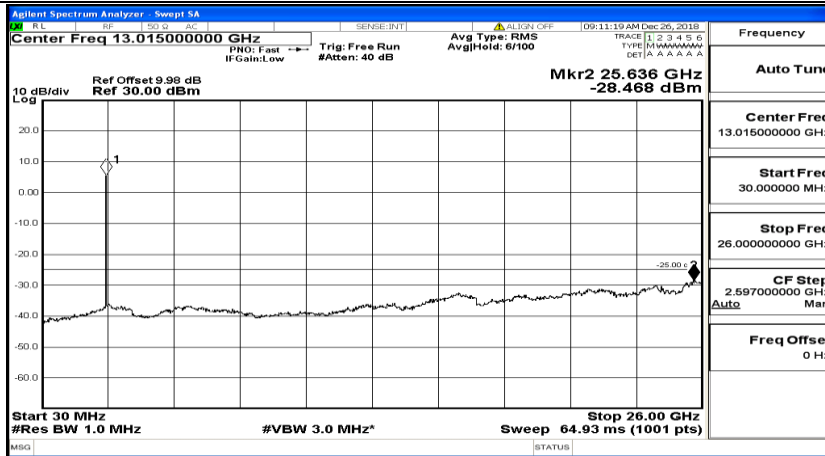

CSE Test Graph(s) (Channel Bandwidth:15 MHz)_HCH_QPSK