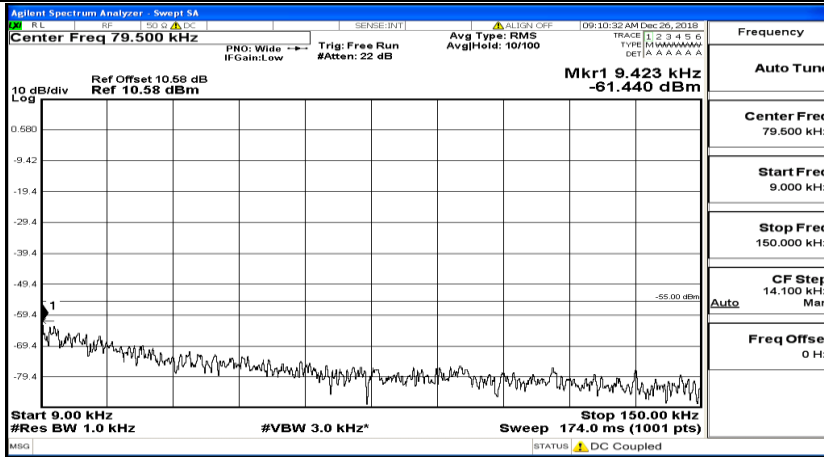

CSE Test Graph(s) (Channel Bandwidth:15 MHz)_MCH_QPSK