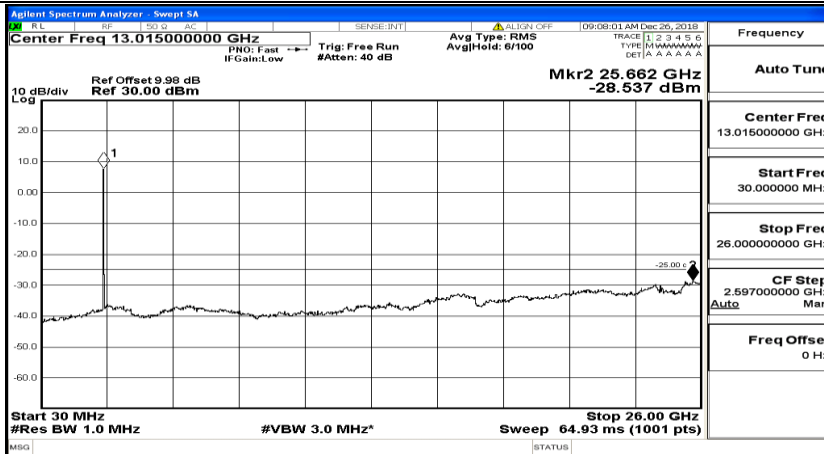

Band Edge Test Graph(s) (Channel Bandwidth:20 MHz) HCH_QPSK

Band Edge Test Graph(s) (Channel Bandwidth:20 MHz) LCH_16QAM

Band Edge Test Graph(s) (Channel Bandwidth:20 MHz)_HCH_16QAM

F.5 Conducted Spurious Emission

CSE Test Graph(s) (Channel Bandwidth: 5 MHz)_LCH_QPSK

CSE Test Graph(s) (Channel Bandwidth: 5 MHz)_MCH_QPSK

CSE Test Graph(s) (Channel Bandwidth: 5 MHz)_HCH_QPSK

CSE Test Graph(s) (Channel Bandwidth: 5 MHz)_LCH_16QAM

CSE Test Graph(s) (Channel Bandwidth: 5 MHz)_MCH_16QAM

CSE Test Graph(s) (Channel Bandwidth: 5 MHz) _HCH_16QAM

CSE Test Graph(s) (Channel Bandwidth: 10 MHz) LCH_QPSK

CSE Test Graph(s) (Channel Bandwidth: 10 MHz)_MCH_QPSK