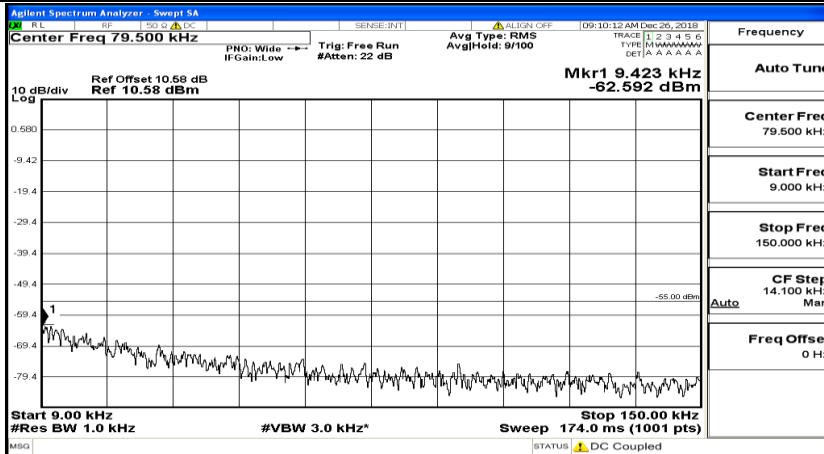

CSE Test Graph(s) (Channel Bandwidth:15 MHz) LCH_QPSK

CSE Test Graph(s) (Channel Bandwidth:15 MHz)_MCH_QPSK

CSE Test Graph(s) (Channel Bandwidth:15 MHz)_HCH_QPSK

CSE Test Graph(s) (Channel Bandwidth:15 MHz)_LCH_16QAM