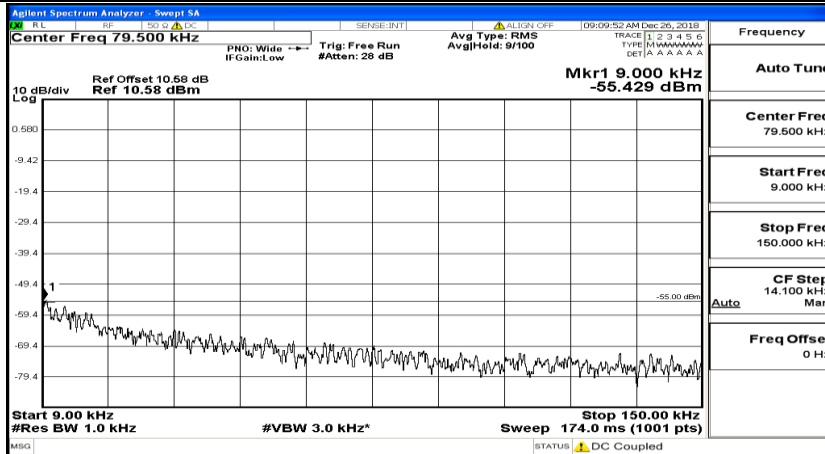

CSE Test Graph(s) (Channel Bandwidth:15 MHz) LCH_QPSK