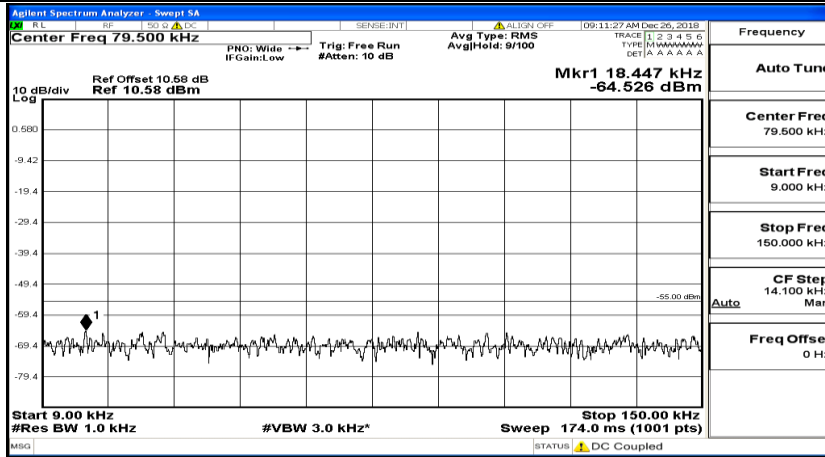

CSE Test Graph(s) (Channel Bandwidth:15 MHz)_HCH_16QAM