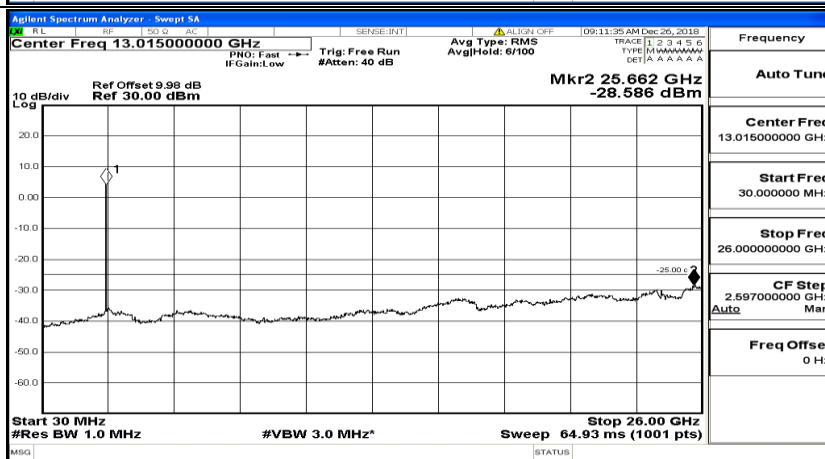

CSE Test Graph(s) (Channel Bandwidth:15 MHz)_HCH_16QAM