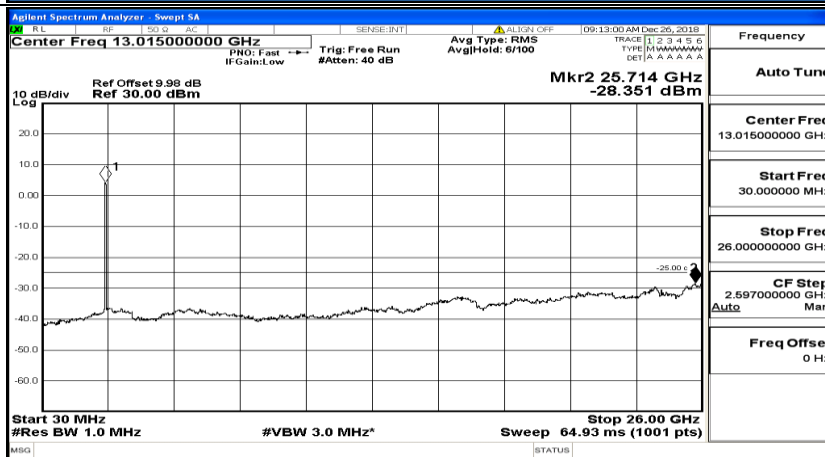

CSE Test Graph(s) (Channel Bandwidth:20 MHz)_MCH_16QAM