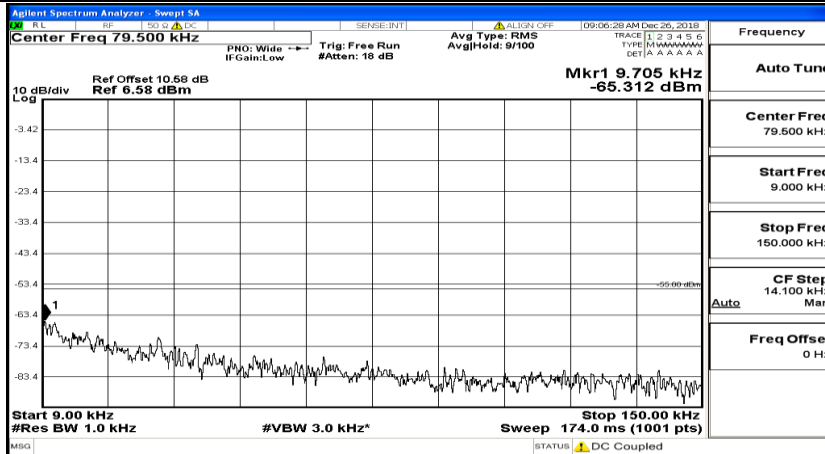

Band Edge Test Graph(s) (Channel Bandwidth:20 MHz) HCH_QPSK

Band Edge Test Graph(s) (Channel Bandwidth:20 MHz) LCH_16QAM

Band Edge Test Graph(s) (Channel Bandwidth:20 MHz)_HCH_16QAM

F.5 Conducted Spurious Emission

CSE Test Graph(s) (Channel Bandwidth: 5 MHz)_LCH_QPSK

CSE Test Graph(s) (Channel Bandwidth: 5 MHz)_MCH_QPSK

CSE Test Graph(s) (Channel Bandwidth: 5 MHz)_HCH_QPSK

CSE Test Graph(s) (Channel Bandwidth: 5 MHz)_LCH_16QAM