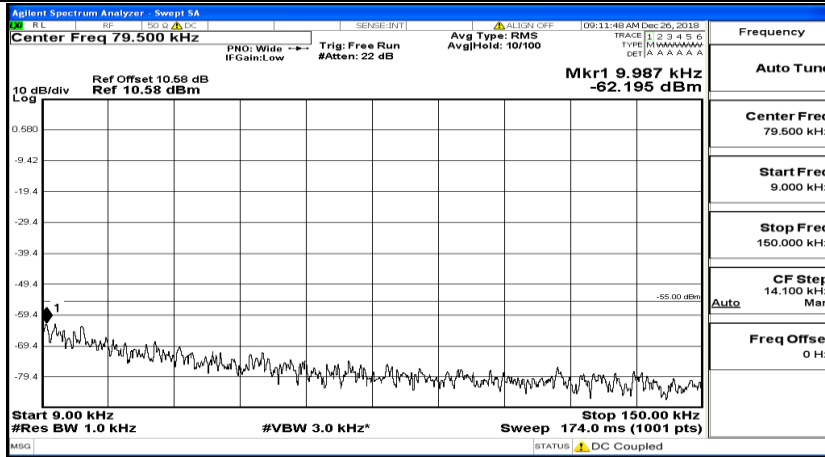

CSE Test Graph(s) (Channel Bandwidth:20 MHz) LCH_QPSK