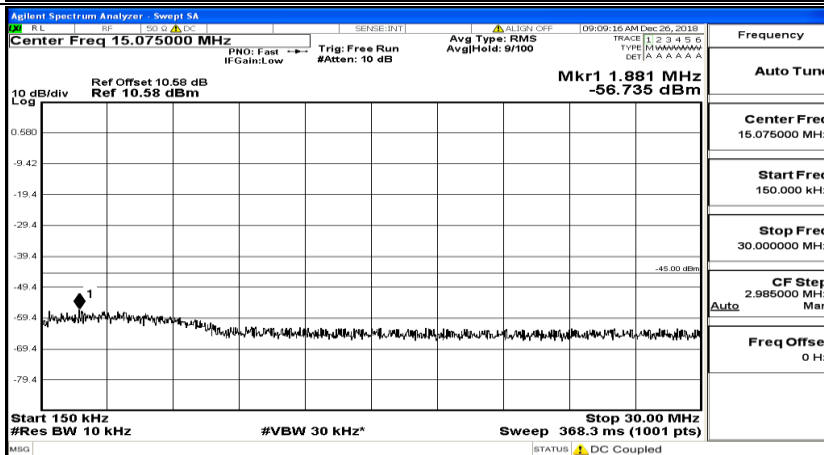

CSE Test Graph(s) (Channel Bandwidth: 10 MHz)_HCH_QPSK