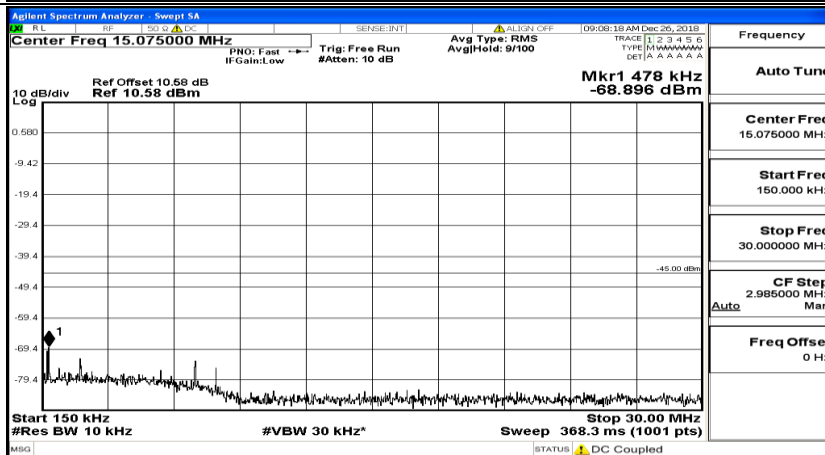

CSE Test Graph(s) (Channel Bandwidth: 10 MHz)_LCH_16QAM