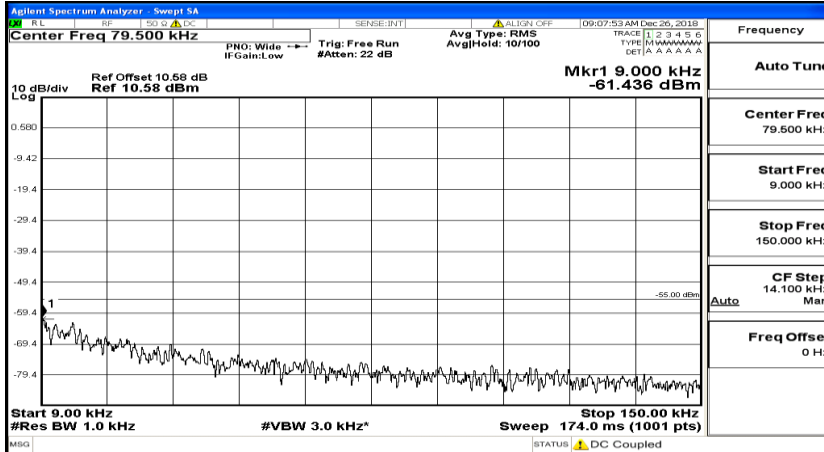

CSE Test Graph(s) (Channel Bandwidth: 10 MHz) LCH_QPSK