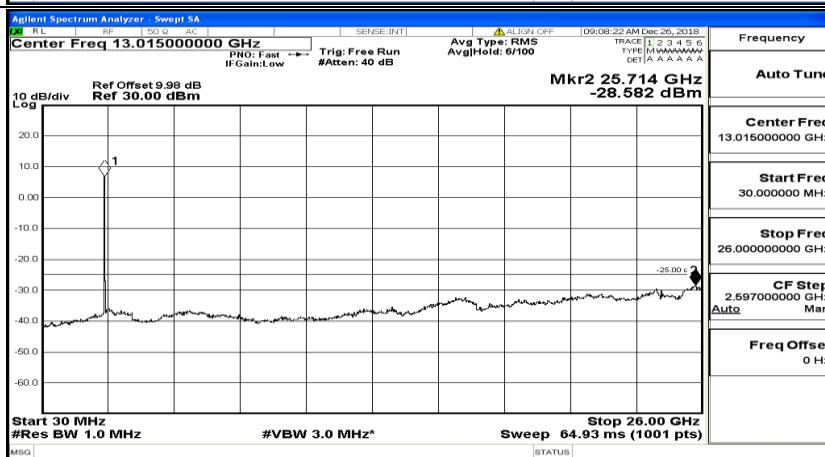

CSE Test Graph(s) (Channel Bandwidth: 10 MHz)_LCH_16QAM