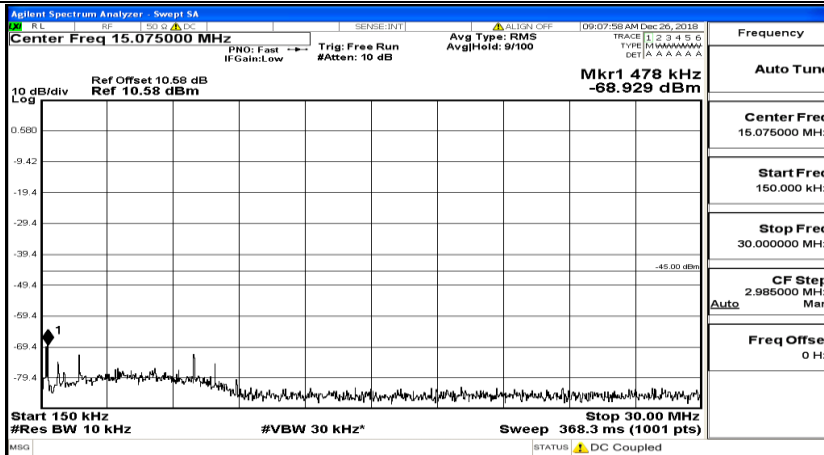

CSE Test Graph(s) (Channel Bandwidth: 10 MHz) LCH_QPSK