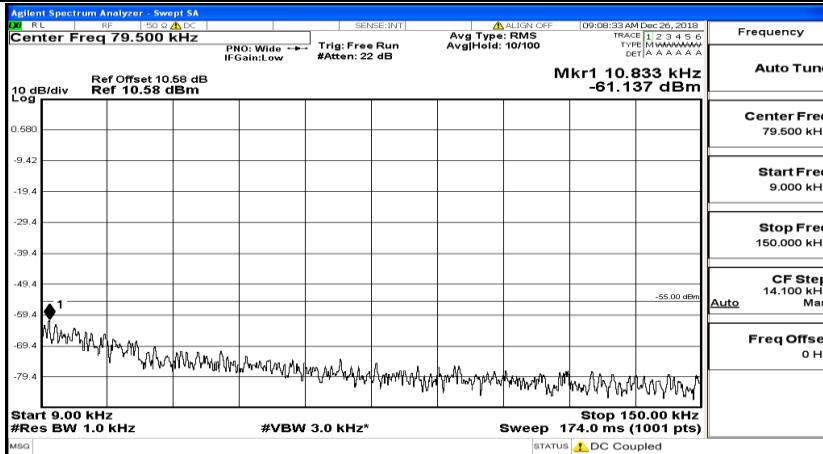

CSE Test Graph(s) (Channel Bandwidth: 5 MHz)_MCH_16QAM

CSE Test Graph(s) (Channel Bandwidth: 5 MHz) _HCH_16QAM

CSE Test Graph(s) (Channel Bandwidth: 10 MHz) LCH_QPSK

CSE Test Graph(s) (Channel Bandwidth: 10 MHz)_MCH_QPSK