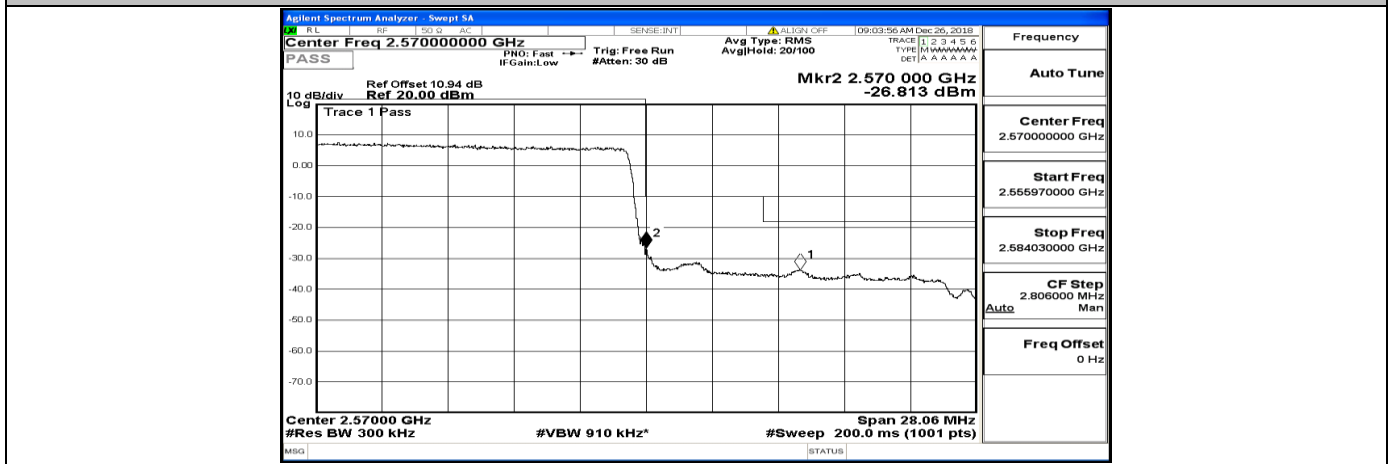

Band Edge Test Graph(s) (Channel Bandwidth:15 MHz)_HCH_QPSK

Band Edge Test Graph(s) (Channel Bandwidth:15 MHz)_LCH_16QAM

Band Edge Test Graph(s) (Channel Bandwidth:15 MHz)_HCH_16QAM

Band Edge Test Graph(s) (Channel Bandwidth:20 MHz) LCH_QPSK

Band Edge Test Graph(s) (Channel Bandwidth:20 MHz) HCH_QPSK

Band Edge Test Graph(s) (Channel Bandwidth:20 MHz) LCH_16QAM

Band Edge Test Graph(s) (Channel Bandwidth:20 MHz)_HCH_16QAM

F.5 Conducted Spurious Emission