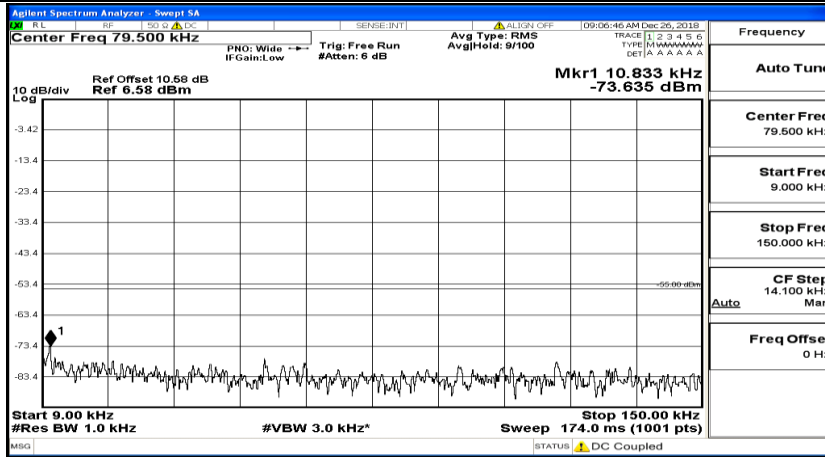

CSE Test Graph(s) (Channel Bandwidth: 5 MHz)_MCH_16QAM