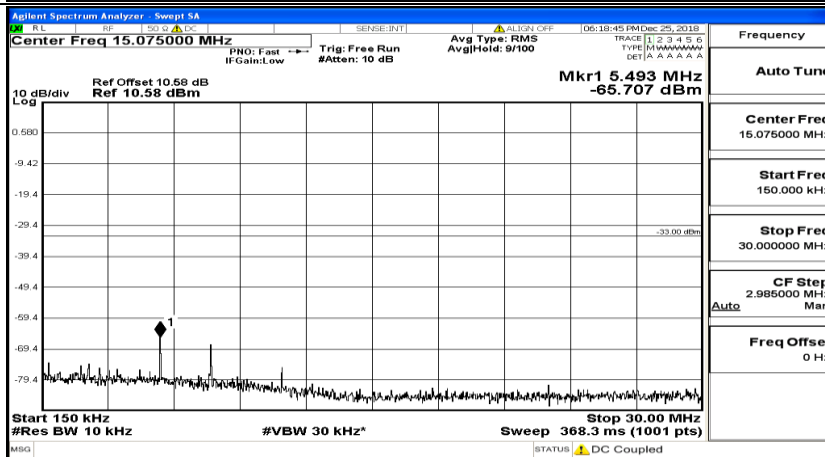

CSE Test Graph(s) (Channel Bandwidth:15 MHz)_HCH_16QAM