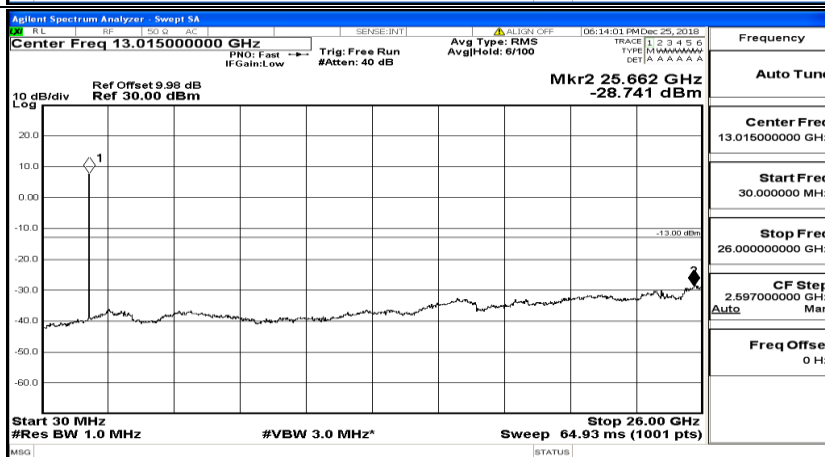

CSE Test Graph(s) (Channel Bandwidth: 3 MHz) \_HCH\_16QAM

CSE Test Graph(s) (Channel Bandwidth: 5 MHz)\_LCH\_QPSK

CSE Test Graph(s) (Channel Bandwidth: 5 MHz)\_MCH\_QPSK

CSE Test Graph(s) (Channel Bandwidth: 5 MHz)\_HCH\_QPSK

CSE Test Graph(s) (Channel Bandwidth: 5 MHz)\_LCH\_16QAM

CSE Test Graph(s) (Channel Bandwidth: 5 MHz)\_MCH\_16QAM

CSE Test Graph(s) (Channel Bandwidth: 5 MHz) HCH\_16QAM

CSE Test Graph(s) (Channel Bandwidth: 10 MHz) LCH\_QPSK