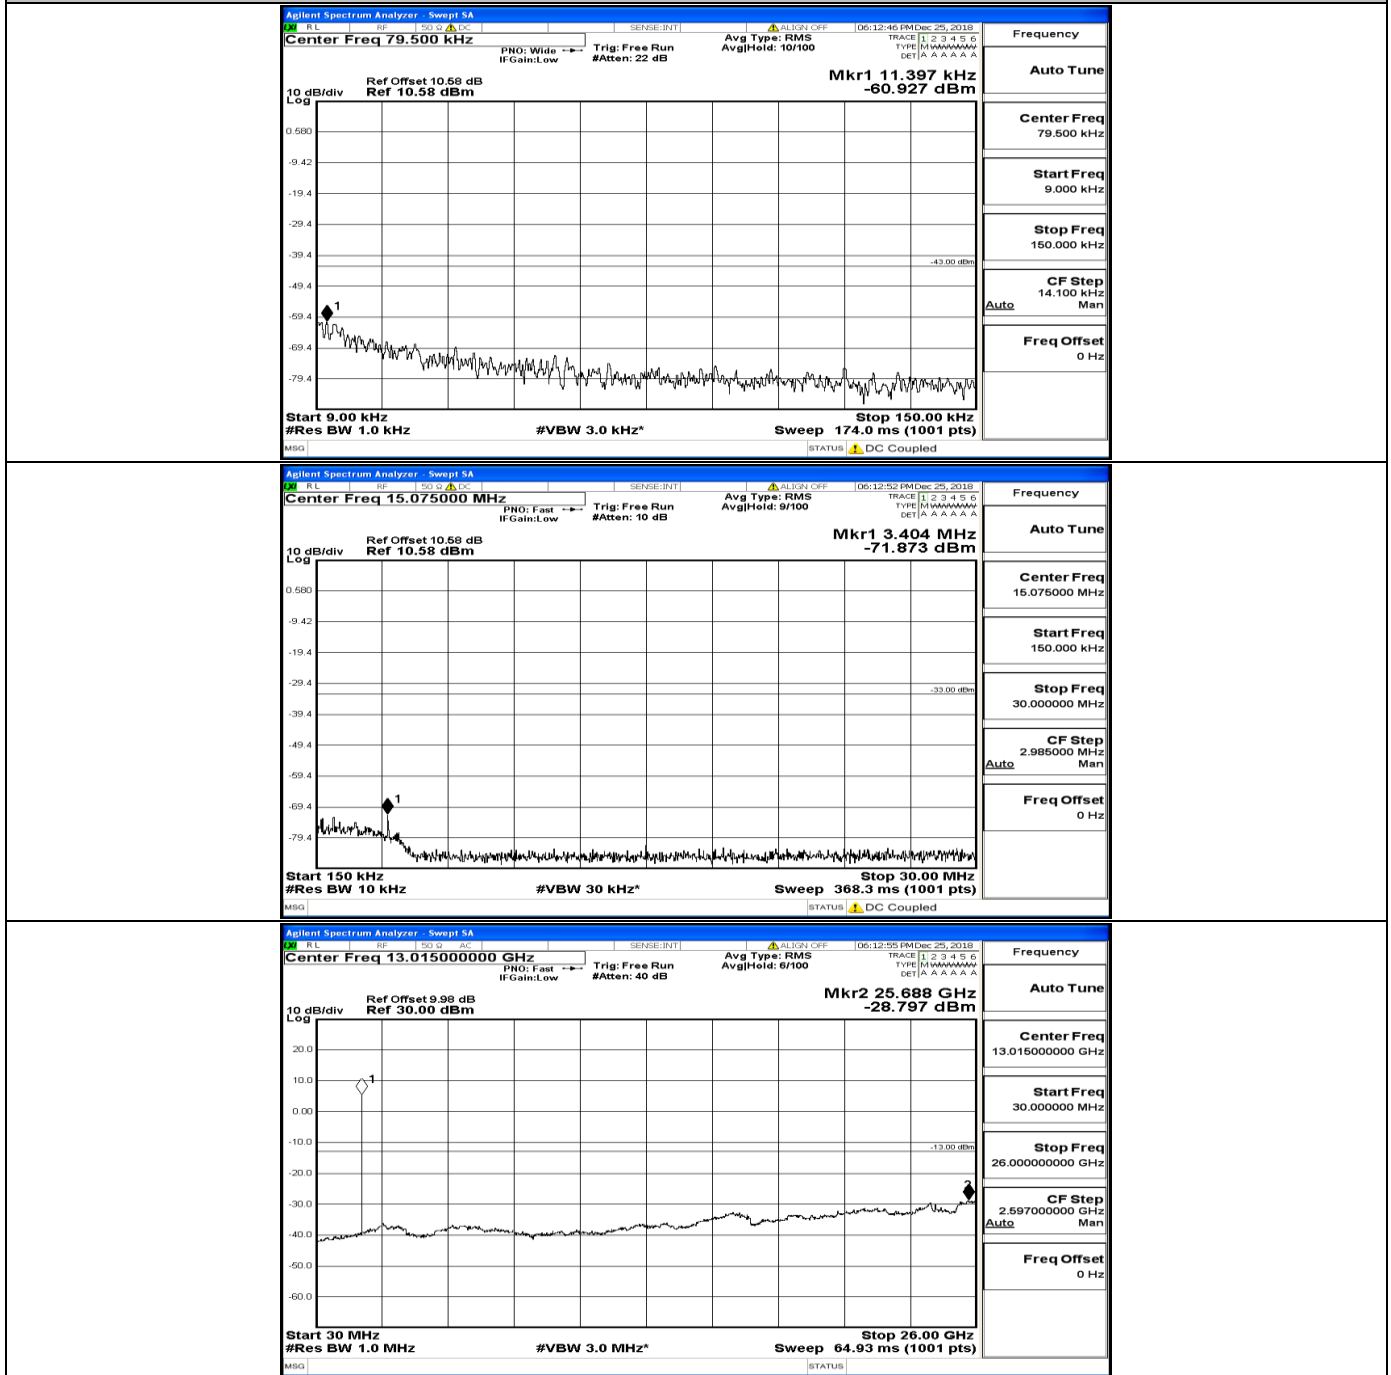

CSE Test Graph(s) (Channel Bandwidth: 3 MHz)\_MCH\_QPSK

CSE Test Graph(s) (Channel Bandwidth: 3 MHz)\_HCH\_QPSK

CSE Test Graph(s) (Channel Bandwidth: 3 MHz)\_LCH\_16QAM

CSE Test Graph(s) (Channel Bandwidth: 3 MHz)\_MCH\_16QAM

CSE Test Graph(s) (Channel Bandwidth: 3 MHz) \_HCH\_16QAM

CSE Test Graph(s) (Channel Bandwidth: 5 MHz)\_LCH\_QPSK

CSE Test Graph(s) (Channel Bandwidth: 5 MHz)\_MCH\_QPSK

CSE Test Graph(s) (Channel Bandwidth: 5 MHz)\_HCH\_QPSK

CSE Test Graph(s) (Channel Bandwidth: 5 MHz)\_LCH\_16QAM

CSE Test Graph(s) (Channel Bandwidth: 5 MHz)\_MCH\_16QAM

CSE Test Graph(s) (Channel Bandwidth: 5 MHz) HCH\_16QAM

CSE Test Graph(s) (Channel Bandwidth: 10 MHz) LCH\_QPSK

CSE Test Graph(s) (Channel Bandwidth: 10 MHz)\_MCH\_QPSK

CSE Test Graph(s) (Channel Bandwidth: 10 MHz)\_HCH\_QPSK

CSE Test Graph(s) (Channel Bandwidth: 10 MHz)\_LCH\_16QAM

CSE Test Graph(s) (Channel Bandwidth: 10 MHz)\_MCH\_16QAM