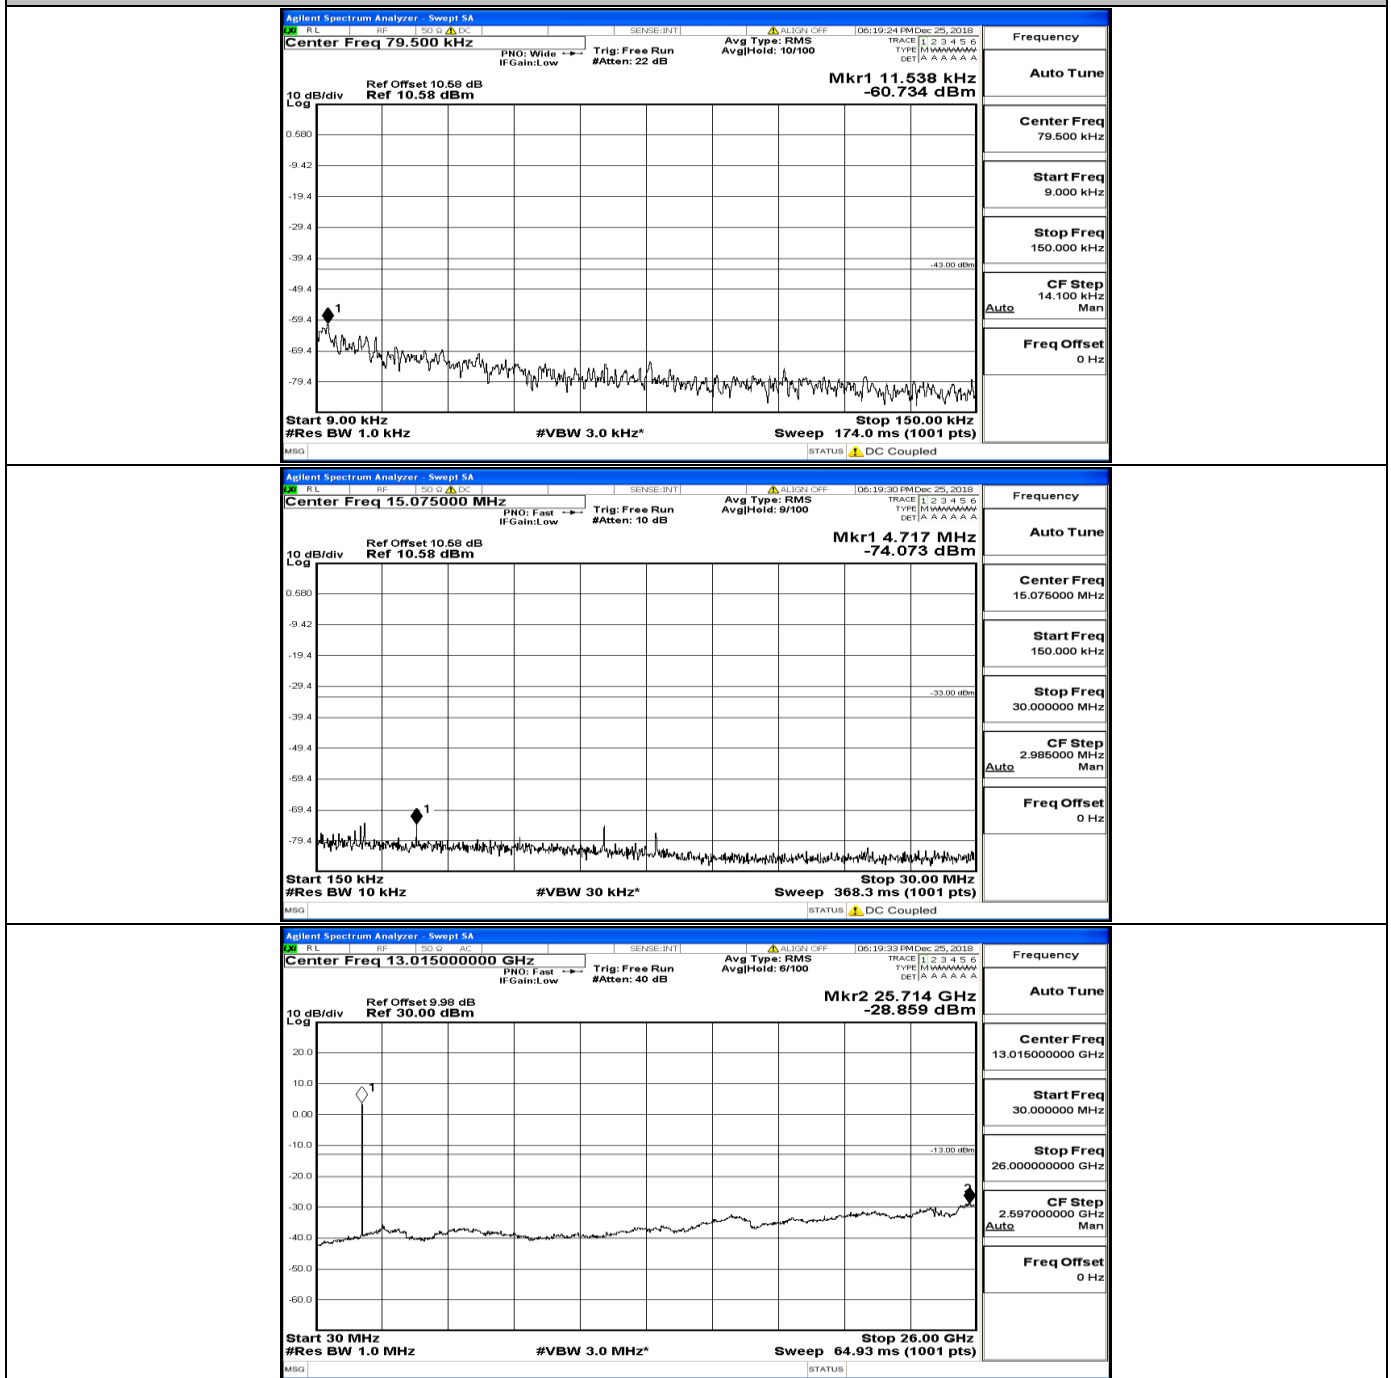

CSE Test Graph(s) (Channel Bandwidth:20 MHz)_LCH_16QAM