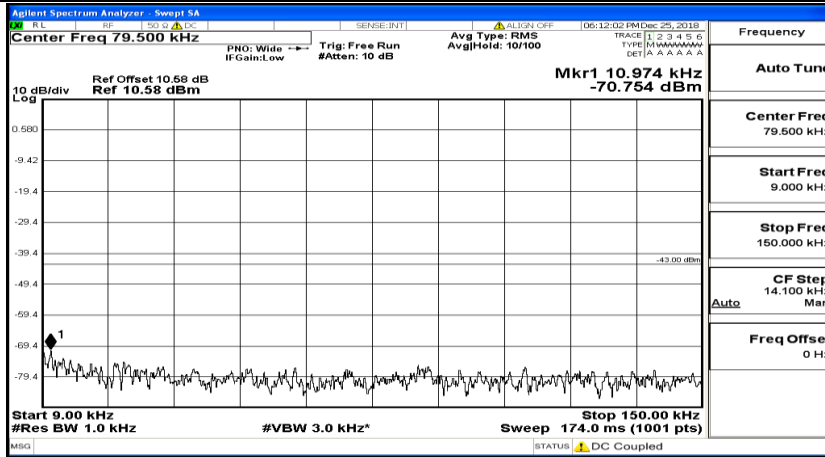

CSE Test Graph(s) (Channel Bandwidth: 3 MHz) _HCH_16QAM