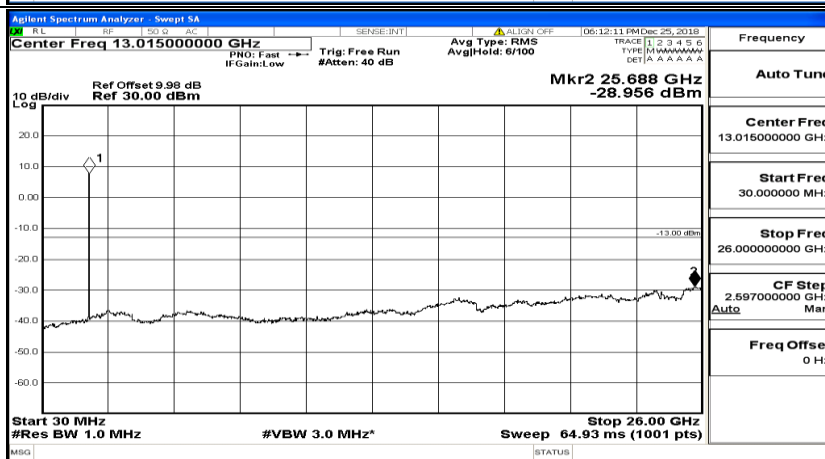

CSE Test Graph(s) (Channel Bandwidth: 3 MHz)\_MCH\_QPSK

CSE Test Graph(s) (Channel Bandwidth: 3 MHz)\_HCH\_QPSK

CSE Test Graph(s) (Channel Bandwidth: 3 MHz)\_LCH\_16QAM

CSE Test Graph(s) (Channel Bandwidth: 3 MHz)\_MCH\_16QAM

CSE Test Graph(s) (Channel Bandwidth: 3 MHz) \_HCH\_16QAM

CSE Test Graph(s) (Channel Bandwidth: 5 MHz)\_LCH\_QPSK

CSE Test Graph(s) (Channel Bandwidth: 5 MHz)\_MCH\_QPSK

CSE Test Graph(s) (Channel Bandwidth: 5 MHz)\_HCH\_QPSK