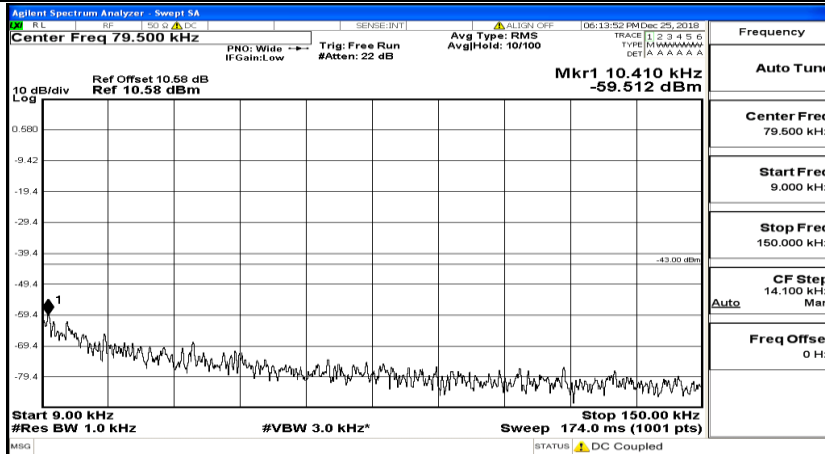

CSE Test Graph(s) (Channel Bandwidth: 3 MHz) \_HCH\_16QAM

CSE Test Graph(s) (Channel Bandwidth: 5 MHz)\_LCH\_QPSK

CSE Test Graph(s) (Channel Bandwidth: 5 MHz)\_MCH\_QPSK

CSE Test Graph(s) (Channel Bandwidth: 5 MHz)\_HCH\_QPSK

CSE Test Graph(s) (Channel Bandwidth: 5 MHz)\_LCH\_16QAM

CSE Test Graph(s) (Channel Bandwidth: 5 MHz)\_MCH\_16QAM

CSE Test Graph(s) (Channel Bandwidth: 5 MHz) HCH\_16QAM

CSE Test Graph(s) (Channel Bandwidth: 10 MHz) LCH\_QPSK