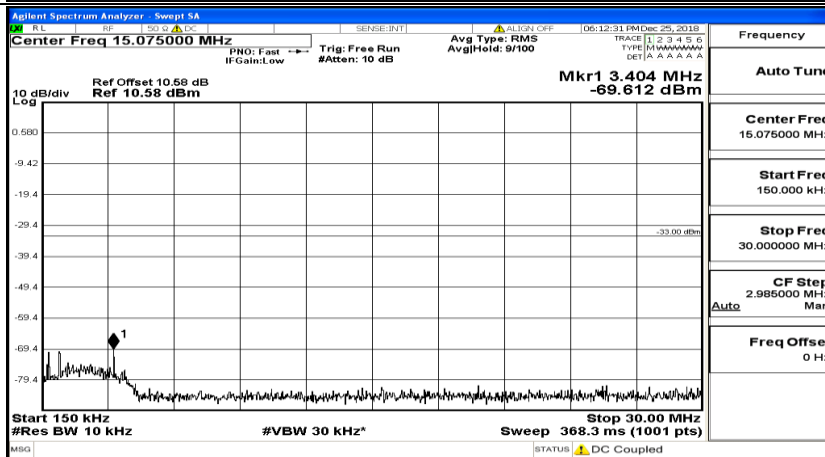

CSE Test Graph(s) (Channel Bandwidth: 5 MHz)_LCH_QPSK