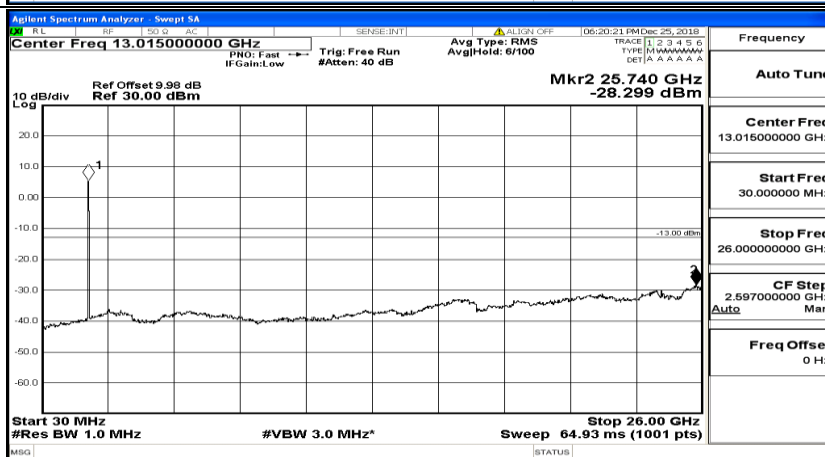

CSE Test Graph(s) (Channel Bandwidth:20 MHz)_MCH_16QAM