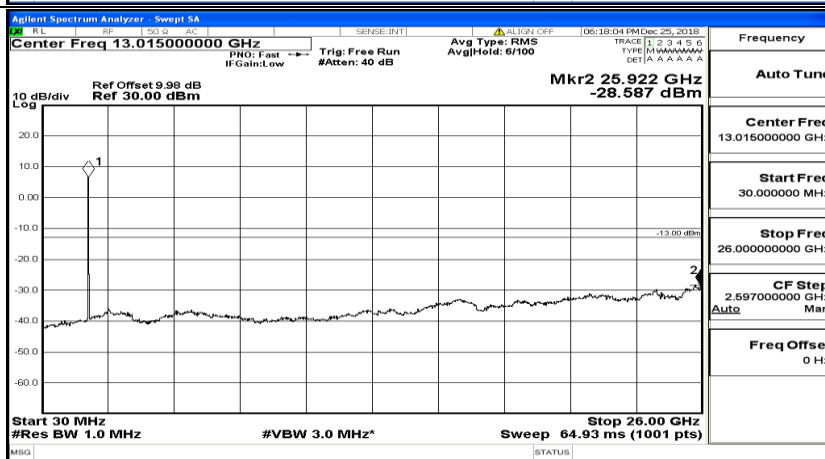

CSE Test Graph(s) (Channel Bandwidth: 10 MHz)\_HCH\_16QAM

CSE Test Graph(s) (Channel Bandwidth:15 MHz) LCH\_QPSK

CSE Test Graph(s) (Channel Bandwidth:15 MHz)\_MCH\_QPSK

CSE Test Graph(s) (Channel Bandwidth:15 MHz)\_HCH\_QPSK

CSE Test Graph(s) (Channel Bandwidth:15 MHz)\_LCH\_16QAM

CSE Test Graph(s) (Channel Bandwidth:15 MHz)\_MCH\_16QAM

CSE Test Graph(s) (Channel Bandwidth:15 MHz)\_HCH\_16QAM

CSE Test Graph(s) (Channel Bandwidth:20 MHz) LCH\_QPSK