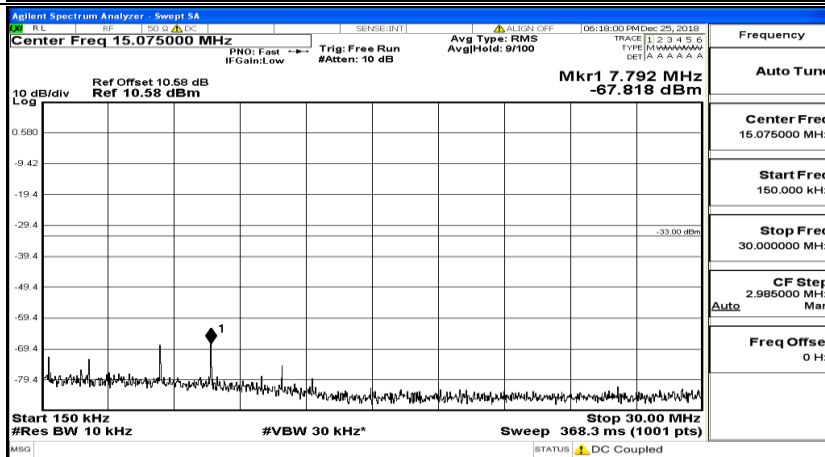

CSE Test Graph(s) (Channel Bandwidth:15 MHz)_MCH_16QAM