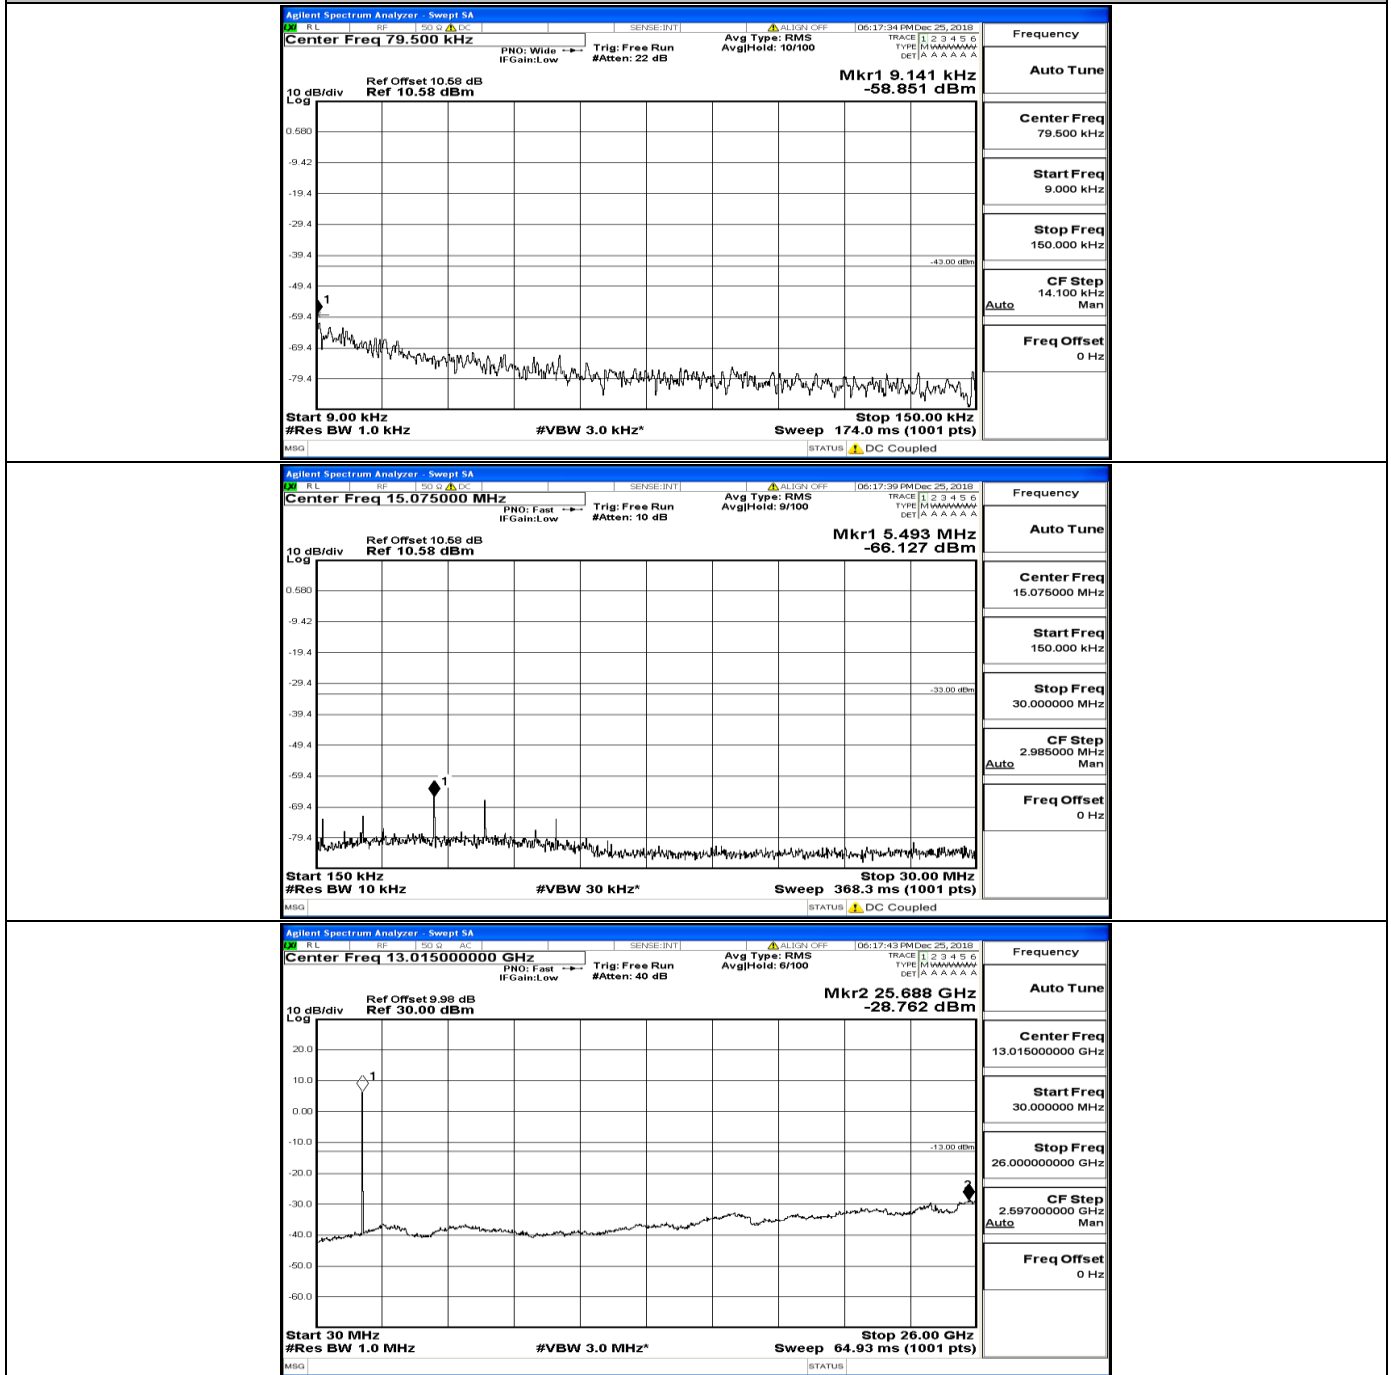

CSE Test Graph(s) (Channel Bandwidth: 10 MHz)\_MCH\_QPSK

CSE Test Graph(s) (Channel Bandwidth: 10 MHz)\_HCH\_QPSK

CSE Test Graph(s) (Channel Bandwidth: 10 MHz)\_LCH\_16QAM

CSE Test Graph(s) (Channel Bandwidth: 10 MHz)\_MCH\_16QAM

CSE Test Graph(s) (Channel Bandwidth: 10 MHz)\_HCH\_16QAM

CSE Test Graph(s) (Channel Bandwidth:15 MHz) LCH\_QPSK

CSE Test Graph(s) (Channel Bandwidth:15 MHz)\_MCH\_QPSK

CSE Test Graph(s) (Channel Bandwidth:15 MHz)\_HCH\_QPSK