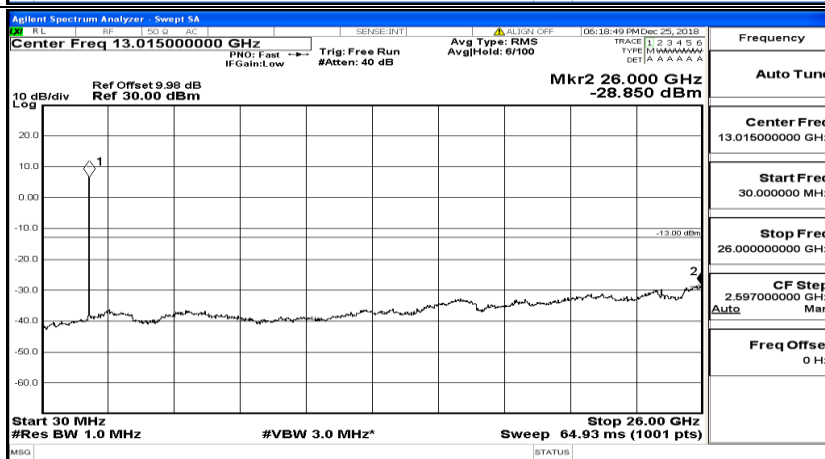

CSE Test Graph(s) (Channel Bandwidth:15 MHz)_HCH_16QAM