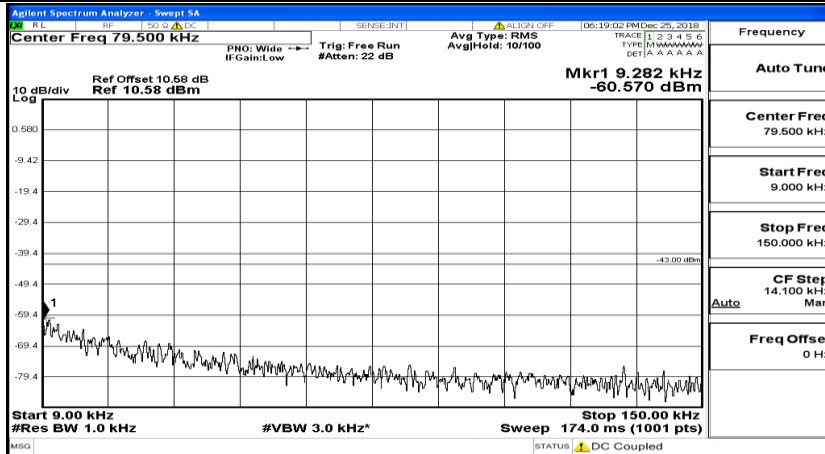

CSE Test Graph(s) (Channel Bandwidth:15 MHz)\_LCH\_16QAM

CSE Test Graph(s) (Channel Bandwidth:15 MHz)\_MCH\_16QAM

CSE Test Graph(s) (Channel Bandwidth:15 MHz)\_HCH\_16QAM

CSE Test Graph(s) (Channel Bandwidth:20 MHz) LCH\_QPSK

CSE Test Graph(s) (Channel Bandwidth:20 MHz)\_MCH\_QPSK

Frequency
Auto Tune
Center Freq 79.500 kHz
Start Freq 9.000 kHz
Stop Freq 150.000 kHz
CF Step 14.100 kHz Man
Freq Offset 0 Hz

Frequency
Auto Tune
Center Freq 15.075000 MHz
Start Freq 150.000 kHz
Stop Freq 30.000000 MHz
CF Step 2.985000 MHz Man
Freq Offset 0 Hz