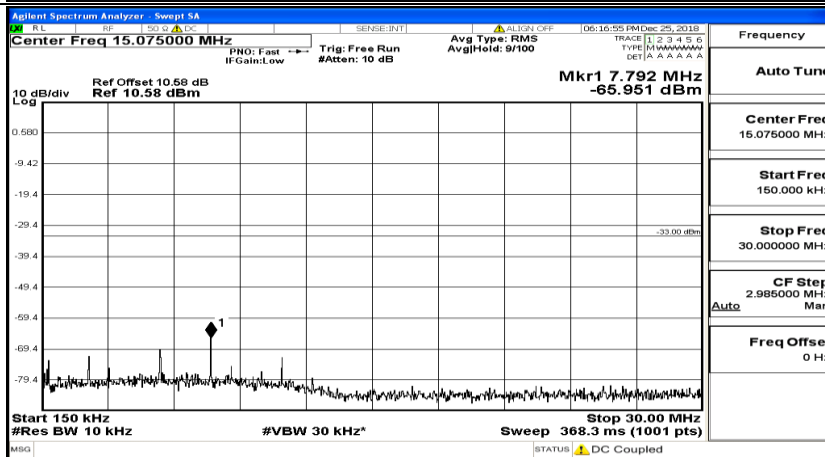

CSE Test Graph(s) (Channel Bandwidth:15 MHz) LCH_QPSK