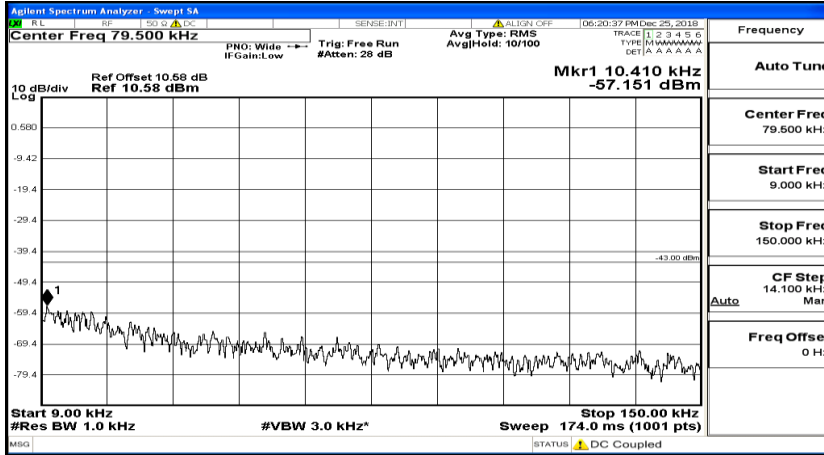

CSE Test Graph(s) (Channel Bandwidth:20 MHz)\_MCH\_QPSK

Frequency
Auto Tune
Center Freq 79.500 kHz
Start Freq 9.000 kHz
Stop Freq 150.000 kHz
CF Step 14.100 kHz Man
Freq Offset 0 Hz

Frequency
Auto Tune
Center Freq 15.075000 MHz
Start Freq 150.000 kHz
Stop Freq 30.000000 MHz
CF Step 2.985000 MHz Man
Freq Offset 0 Hz

Frequency
Auto Tune
Center Freq 13.015000000 GHz
Start Freq 30.000000 MHz
Stop Freq 26.000000000 GHz
CF Step 2.597000000 GHz Man
Freq Offset 0 Hz

CSE Test Graph(s) (Channel Bandwidth:20 MHz)\_HCH\_QPSK