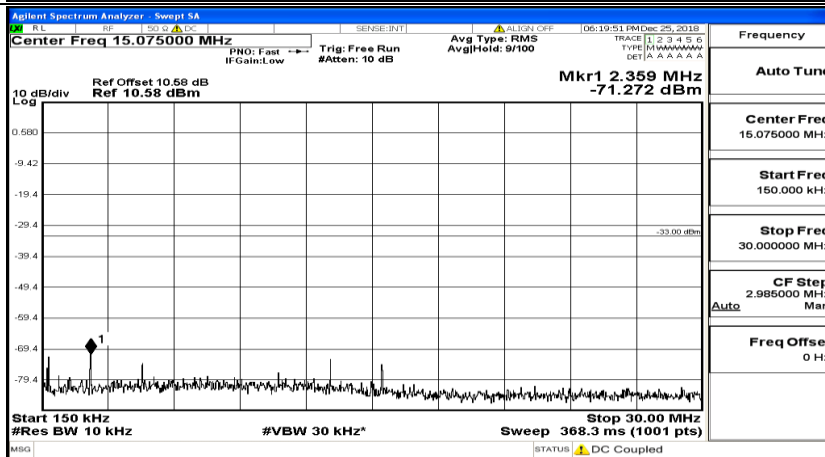

CSE Test Graph(s) (Channel Bandwidth:15 MHz)\_LCH\_16QAM

CSE Test Graph(s) (Channel Bandwidth:15 MHz)\_MCH\_16QAM

CSE Test Graph(s) (Channel Bandwidth:15 MHz)\_HCH\_16QAM

CSE Test Graph(s) (Channel Bandwidth:20 MHz) LCH\_QPSK

CSE Test Graph(s) (Channel Bandwidth:20 MHz)\_MCH\_QPSK

Frequency
Auto Tune
Center Freq 79.500 kHz
Start Freq 9.000 kHz
Stop Freq 150.000 kHz
CF Step 14.100 kHz Man
Freq Offset 0 Hz

Frequency
Auto Tune
Center Freq 15.075000 MHz
Start Freq 150.000 kHz
Stop Freq 30.000000 MHz
CF Step 2.985000 MHz Man
Freq Offset 0 Hz