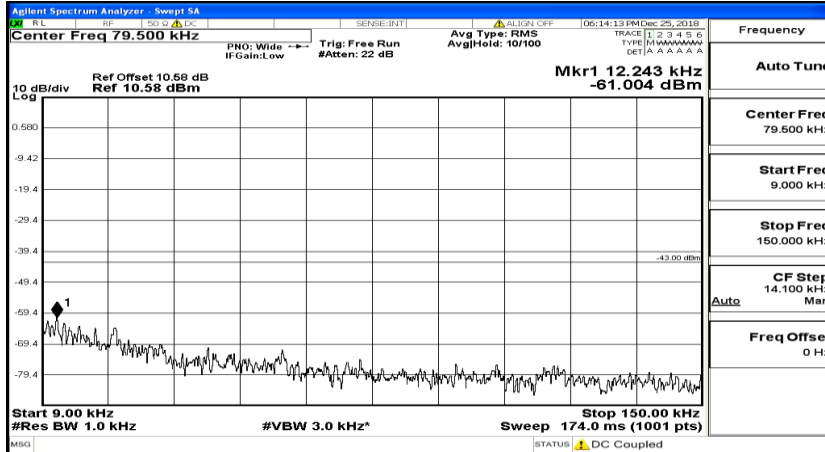

CSE Test Graph(s) (Channel Bandwidth: 3 MHz) \_HCH\_16QAM

CSE Test Graph(s) (Channel Bandwidth: 5 MHz)\_LCH\_QPSK

CSE Test Graph(s) (Channel Bandwidth: 5 MHz)\_MCH\_QPSK

CSE Test Graph(s) (Channel Bandwidth: 5 MHz)\_HCH\_QPSK

CSE Test Graph(s) (Channel Bandwidth: 5 MHz)\_LCH\_16QAM

CSE Test Graph(s) (Channel Bandwidth: 5 MHz)\_MCH\_16QAM

CSE Test Graph(s) (Channel Bandwidth: 5 MHz) HCH\_16QAM

CSE Test Graph(s) (Channel Bandwidth: 10 MHz) LCH\_QPSK