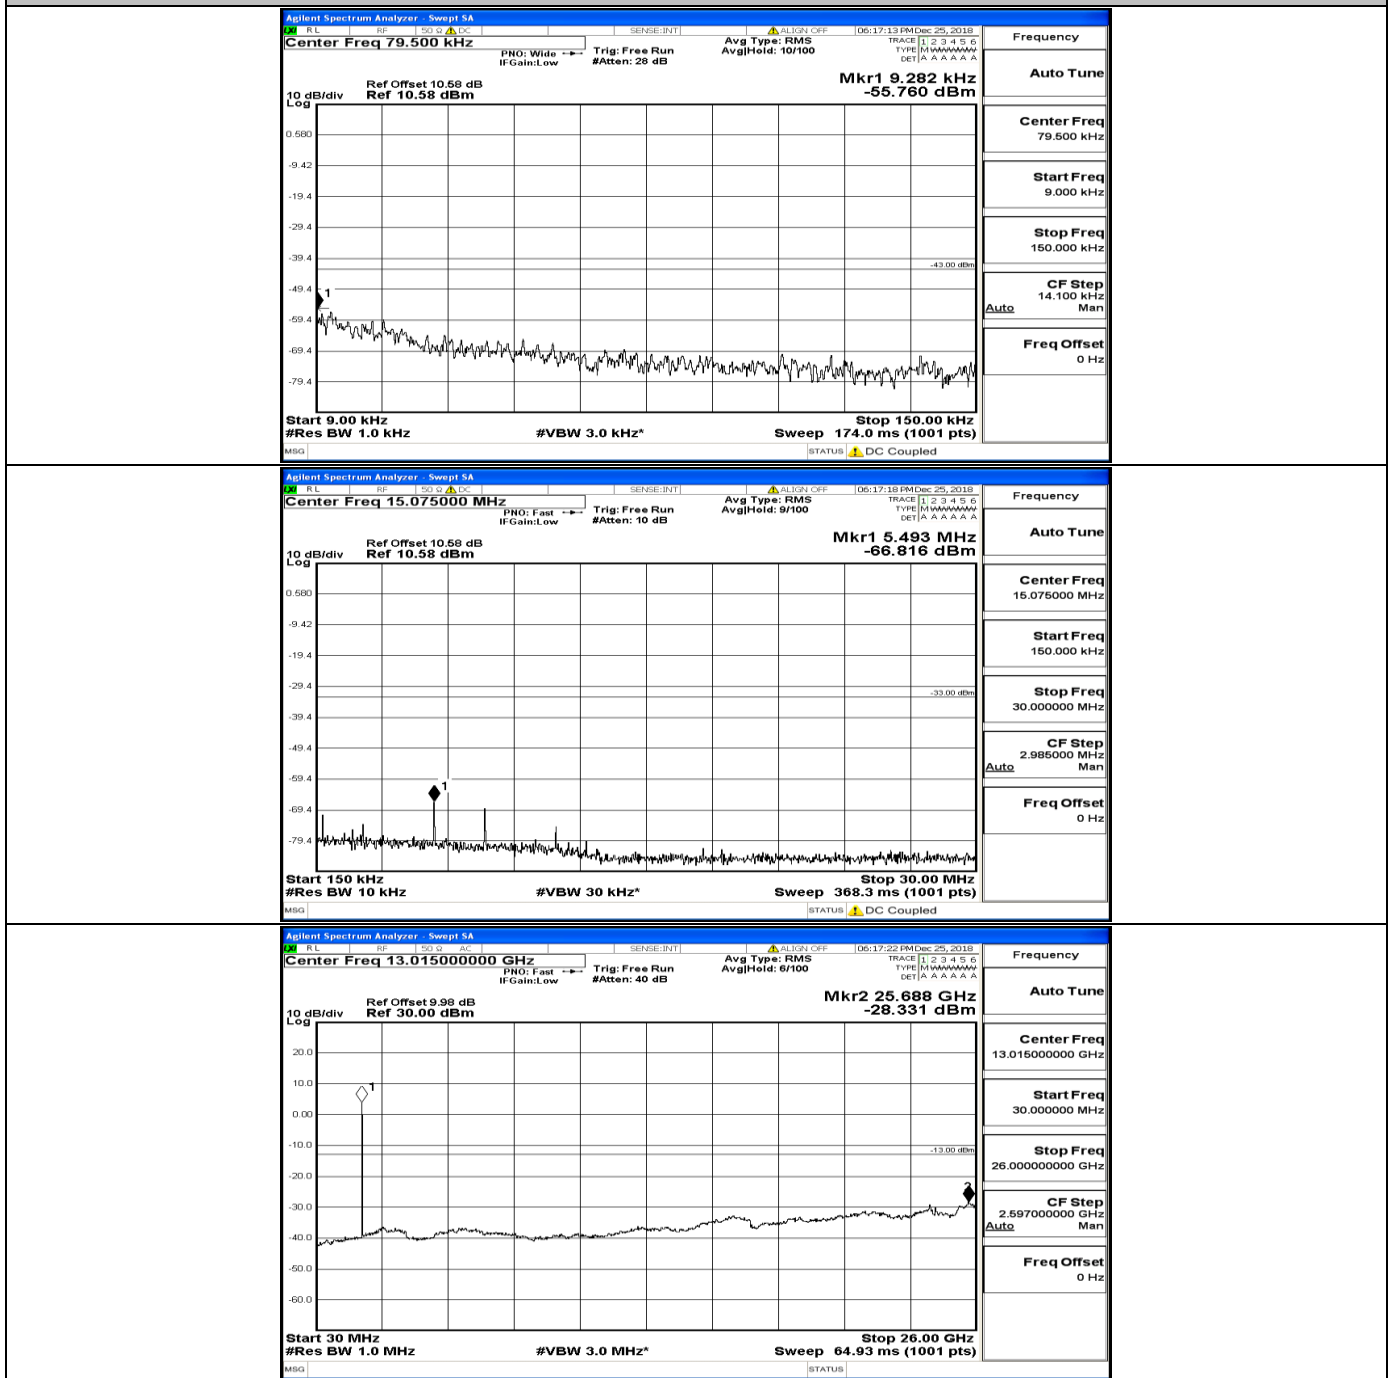

CSE Test Graph(s) (Channel Bandwidth:15 MHz)_LCH_16QAM