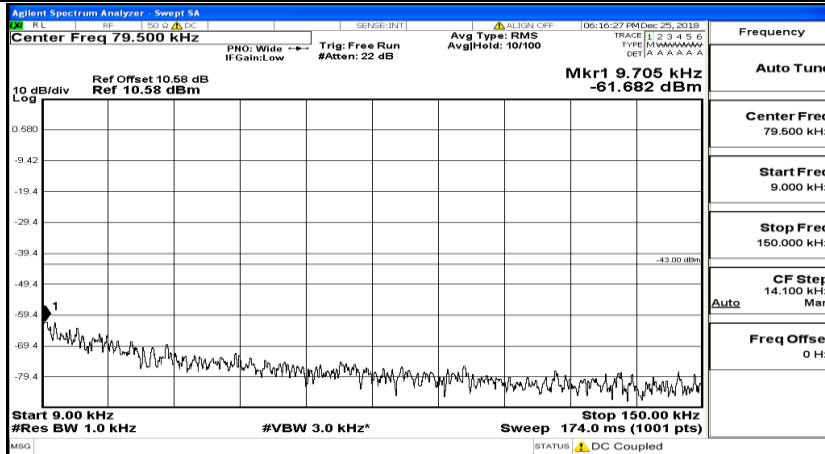

CSE Test Graph(s) (Channel Bandwidth: 10 MHz)_HCH_16QAM