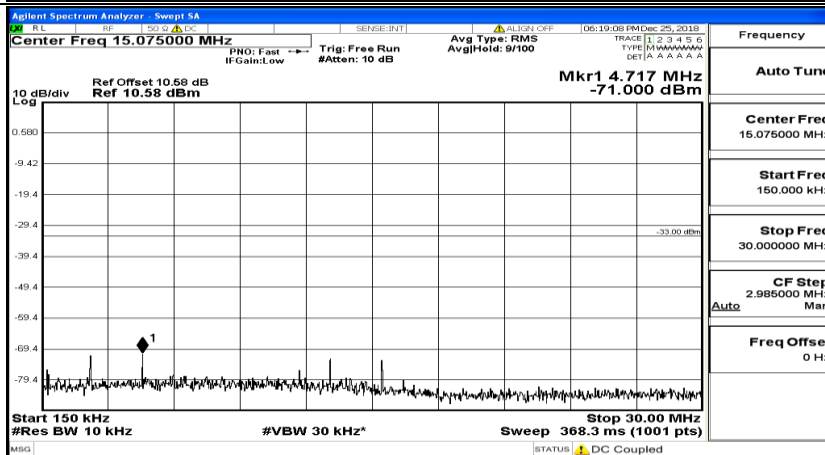

CSE Test Graph(s) (Channel Bandwidth:15 MHz)\_LCH\_16QAM

CSE Test Graph(s) (Channel Bandwidth:15 MHz)\_MCH\_16QAM

CSE Test Graph(s) (Channel Bandwidth:15 MHz)\_HCH\_16QAM

CSE Test Graph(s) (Channel Bandwidth:20 MHz) LCH\_QPSK

CSE Test Graph(s) (Channel Bandwidth:20 MHz)\_MCH\_QPSK

Frequency
Auto Tune
Center Freq 79.500 kHz
Start Freq 9.000 kHz
Stop Freq 150.000 kHz
CF Step 14.100 kHz Man
Freq Offset 0 Hz

Frequency
Auto Tune
Center Freq 15.075000 MHz
Start Freq 150.000 kHz
Stop Freq 30.000000 MHz
CF Step 2.985000 MHz Man
Freq Offset 0 Hz