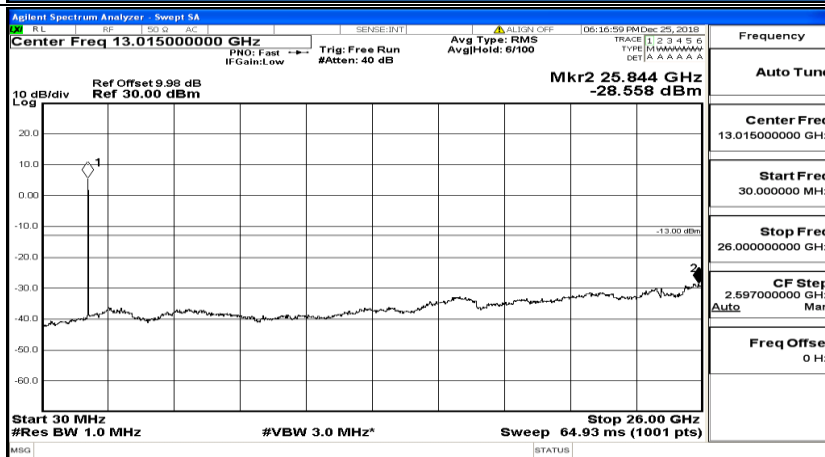

CSE Test Graph(s) (Channel Bandwidth: 10 MHz)\_MCH\_QPSK

CSE Test Graph(s) (Channel Bandwidth: 10 MHz)\_HCH\_QPSK

CSE Test Graph(s) (Channel Bandwidth: 10 MHz)\_LCH\_16QAM

CSE Test Graph(s) (Channel Bandwidth: 10 MHz)\_MCH\_16QAM

CSE Test Graph(s) (Channel Bandwidth: 10 MHz)\_HCH\_16QAM

CSE Test Graph(s) (Channel Bandwidth:15 MHz) LCH\_QPSK

CSE Test Graph(s) (Channel Bandwidth:15 MHz)\_MCH\_QPSK

CSE Test Graph(s) (Channel Bandwidth:15 MHz)\_HCH\_QPSK