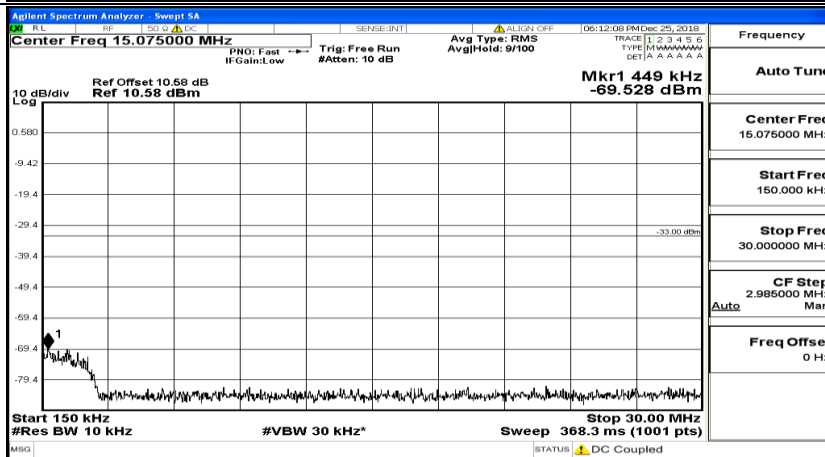

CSE Test Graph(s) (Channel Bandwidth: 3 MHz)\_MCH\_QPSK

CSE Test Graph(s) (Channel Bandwidth: 3 MHz)\_HCH\_QPSK

CSE Test Graph(s) (Channel Bandwidth: 3 MHz)\_LCH\_16QAM

CSE Test Graph(s) (Channel Bandwidth: 3 MHz)\_MCH\_16QAM

CSE Test Graph(s) (Channel Bandwidth: 3 MHz) \_HCH\_16QAM

CSE Test Graph(s) (Channel Bandwidth: 5 MHz)\_LCH\_QPSK

CSE Test Graph(s) (Channel Bandwidth: 5 MHz)\_MCH\_QPSK

CSE Test Graph(s) (Channel Bandwidth: 5 MHz)\_HCH\_QPSK