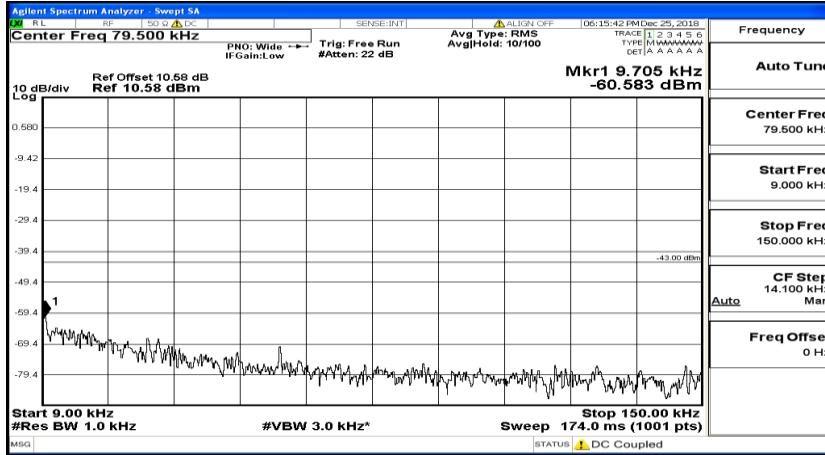

CSE Test Graph(s) (Channel Bandwidth: 10 MHz)\_MCH\_QPSK

CSE Test Graph(s) (Channel Bandwidth: 10 MHz)\_HCH\_QPSK

CSE Test Graph(s) (Channel Bandwidth: 10 MHz)\_LCH\_16QAM

CSE Test Graph(s) (Channel Bandwidth: 10 MHz)\_MCH\_16QAM