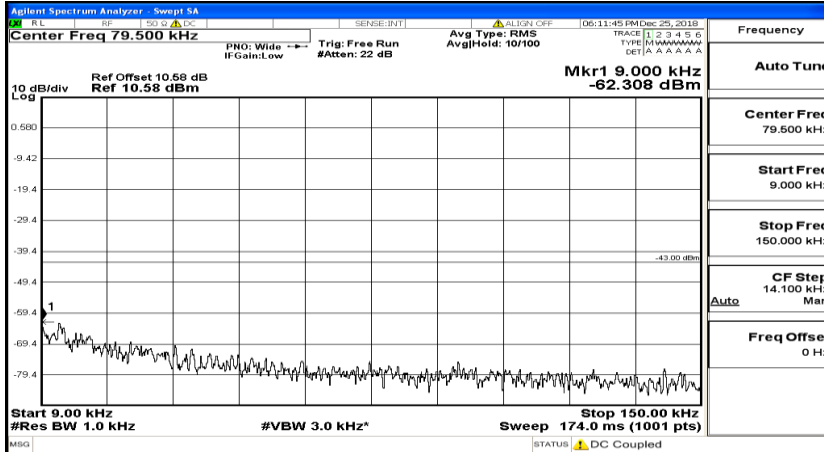

CSE Test Graph(s) (Channel Bandwidth: 3 MHz)\_MCH\_QPSK

CSE Test Graph(s) (Channel Bandwidth: 3 MHz)\_HCH\_QPSK

CSE Test Graph(s) (Channel Bandwidth: 3 MHz)\_LCH\_16QAM

CSE Test Graph(s) (Channel Bandwidth: 3 MHz)\_MCH\_16QAM

CSE Test Graph(s) (Channel Bandwidth: 3 MHz) \_HCH\_16QAM

CSE Test Graph(s) (Channel Bandwidth: 5 MHz)\_LCH\_QPSK

CSE Test Graph(s) (Channel Bandwidth: 5 MHz)\_MCH\_QPSK

CSE Test Graph(s) (Channel Bandwidth: 5 MHz)\_HCH\_QPSK