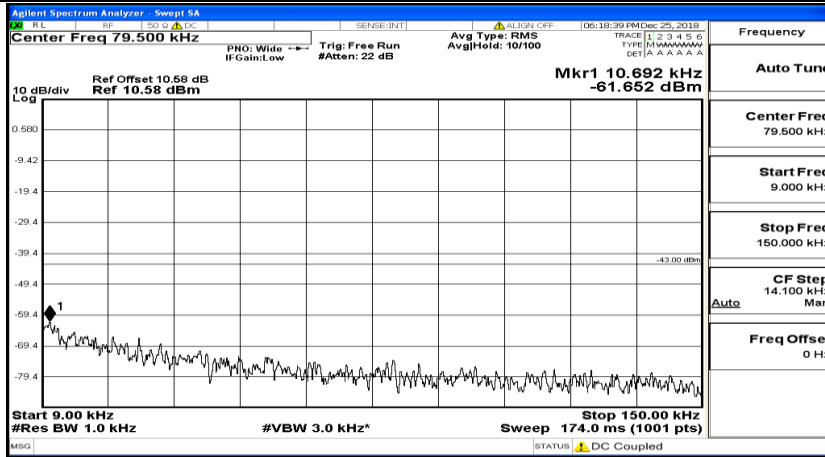

CSE Test Graph(s) (Channel Bandwidth:15 MHz)_HCH_16QAM