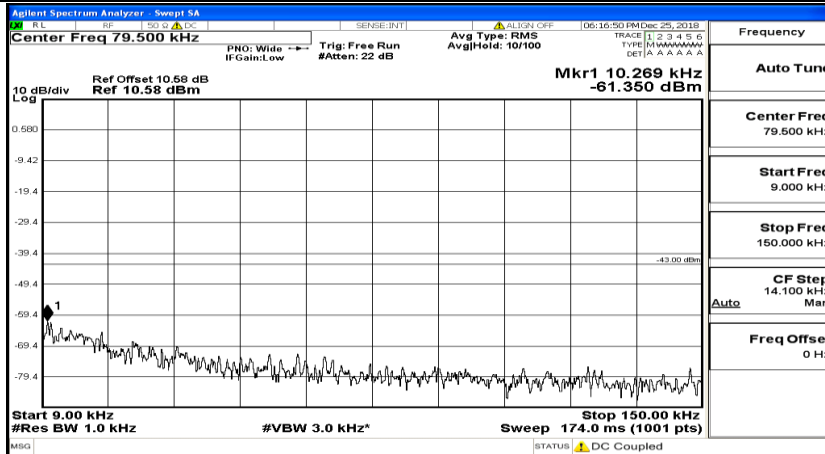

CSE Test Graph(s) (Channel Bandwidth:15 MHz) LCH_QPSK