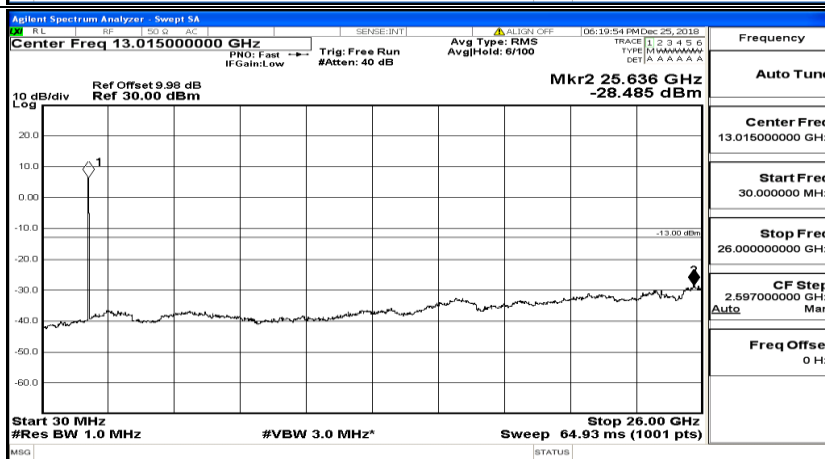

CSE Test Graph(s) (Channel Bandwidth:15 MHz)\_LCH\_16QAM

CSE Test Graph(s) (Channel Bandwidth:15 MHz)\_MCH\_16QAM

CSE Test Graph(s) (Channel Bandwidth:15 MHz)\_HCH\_16QAM

CSE Test Graph(s) (Channel Bandwidth:20 MHz) LCH\_QPSK

CSE Test Graph(s) (Channel Bandwidth:20 MHz)\_MCH\_QPSK

Frequency
Auto Tune
Center Freq 79.500 kHz
Start Freq 9.000 kHz
Stop Freq 150.000 kHz
CF Step 14.100 kHz Man
Freq Offset 0 Hz

Frequency
Auto Tune
Center Freq 15.075000 MHz
Start Freq 150.000 kHz
Stop Freq 30.000000 MHz
CF Step 2.985000 MHz Man
Freq Offset 0 Hz