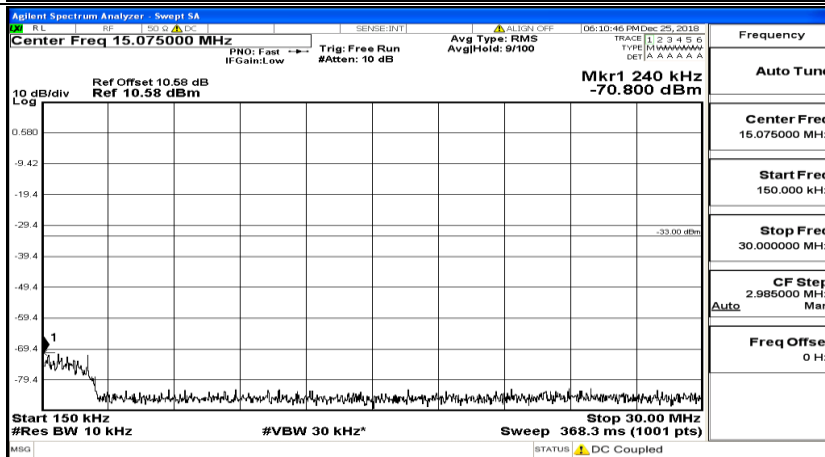

CSE Test Graph(s) (Channel Bandwidth: 3 MHz)\_MCH\_QPSK

CSE Test Graph(s) (Channel Bandwidth: 3 MHz)\_HCH\_QPSK

CSE Test Graph(s) (Channel Bandwidth: 3 MHz)\_LCH\_16QAM

CSE Test Graph(s) (Channel Bandwidth: 3 MHz)\_MCH\_16QAM

CSE Test Graph(s) (Channel Bandwidth: 3 MHz) \_HCH\_16QAM

CSE Test Graph(s) (Channel Bandwidth: 5 MHz)\_LCH\_QPSK

CSE Test Graph(s) (Channel Bandwidth: 5 MHz)\_MCH\_QPSK

CSE Test Graph(s) (Channel Bandwidth: 5 MHz)\_HCH\_QPSK