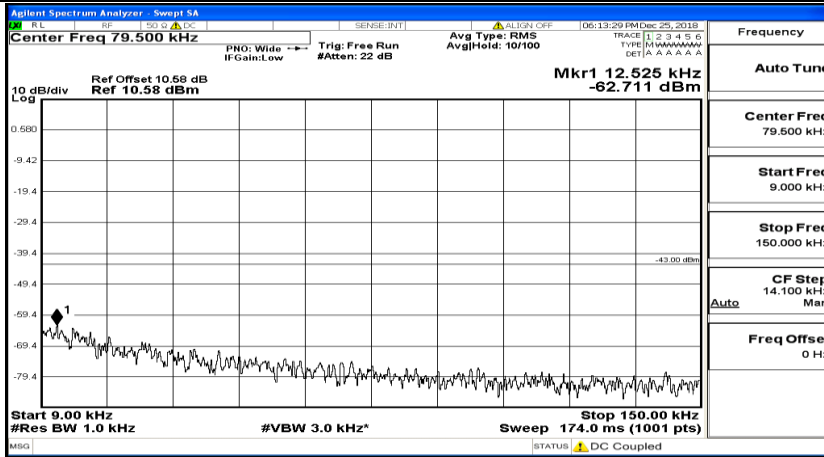

CSE Test Graph(s) (Channel Bandwidth: 3 MHz) \_HCH\_16QAM

CSE Test Graph(s) (Channel Bandwidth: 5 MHz)\_LCH\_QPSK

CSE Test Graph(s) (Channel Bandwidth: 5 MHz)\_MCH\_QPSK

CSE Test Graph(s) (Channel Bandwidth: 5 MHz)\_HCH\_QPSK

CSE Test Graph(s) (Channel Bandwidth: 5 MHz)\_LCH\_16QAM

CSE Test Graph(s) (Channel Bandwidth: 5 MHz)\_MCH\_16QAM

CSE Test Graph(s) (Channel Bandwidth: 5 MHz) HCH\_16QAM

CSE Test Graph(s) (Channel Bandwidth: 10 MHz) LCH\_QPSK