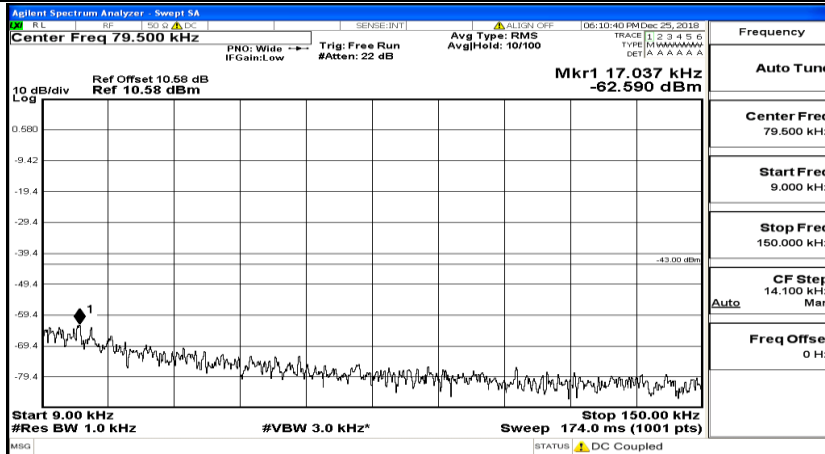

CSE Test Graph(s) (Channel Bandwidth: 3 MHz)\_MCH\_QPSK

CSE Test Graph(s) (Channel Bandwidth: 3 MHz)\_HCH\_QPSK

CSE Test Graph(s) (Channel Bandwidth: 3 MHz)\_LCH\_16QAM

CSE Test Graph(s) (Channel Bandwidth: 3 MHz)\_MCH\_16QAM