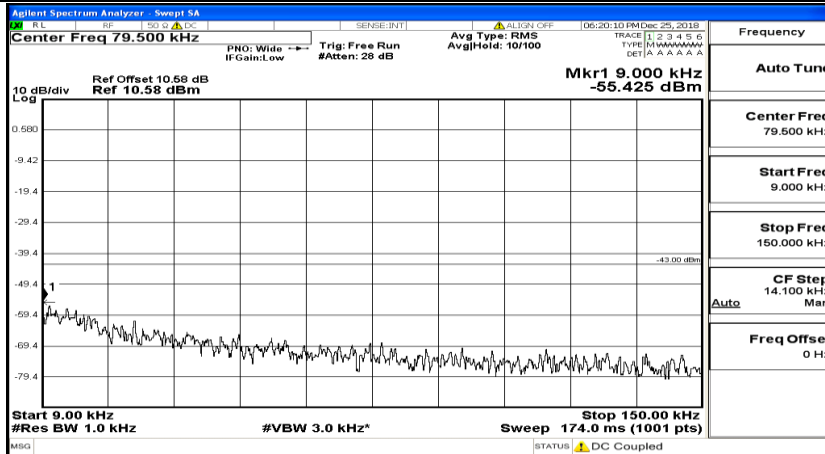

CSE Test Graph(s) (Channel Bandwidth:20 MHz)_MCH_16QAM