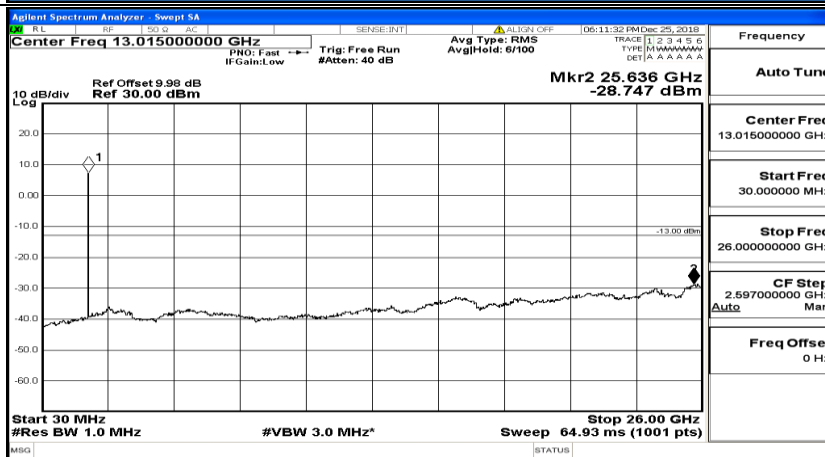

CSE Test Graph(s) (Channel Bandwidth: 3 MHz)\_MCH\_QPSK

CSE Test Graph(s) (Channel Bandwidth: 3 MHz)\_HCH\_QPSK

CSE Test Graph(s) (Channel Bandwidth: 3 MHz)\_LCH\_16QAM

CSE Test Graph(s) (Channel Bandwidth: 3 MHz)\_MCH\_16QAM

CSE Test Graph(s) (Channel Bandwidth: 3 MHz) \_HCH\_16QAM

CSE Test Graph(s) (Channel Bandwidth: 5 MHz)\_LCH\_QPSK

CSE Test Graph(s) (Channel Bandwidth: 5 MHz)\_MCH\_QPSK

CSE Test Graph(s) (Channel Bandwidth: 5 MHz)\_HCH\_QPSK