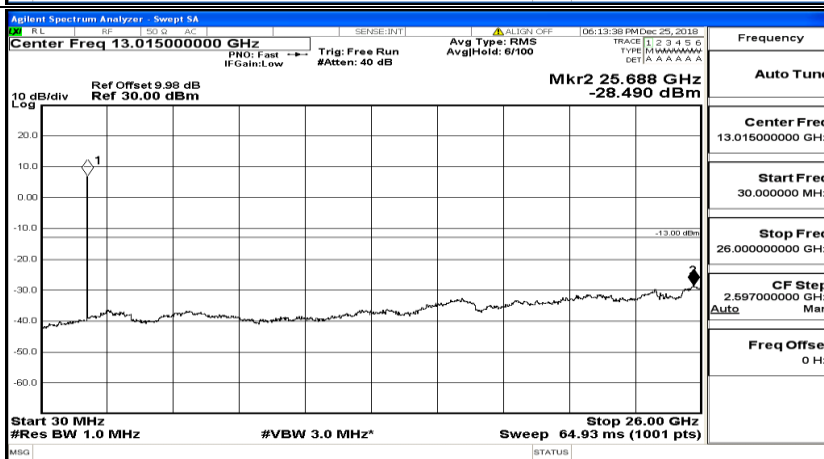

CSE Test Graph(s) (Channel Bandwidth: 3 MHz) \_HCH\_16QAM

CSE Test Graph(s) (Channel Bandwidth: 5 MHz)\_LCH\_QPSK

CSE Test Graph(s) (Channel Bandwidth: 5 MHz)\_MCH\_QPSK

CSE Test Graph(s) (Channel Bandwidth: 5 MHz)\_HCH\_QPSK

CSE Test Graph(s) (Channel Bandwidth: 5 MHz)\_LCH\_16QAM

CSE Test Graph(s) (Channel Bandwidth: 5 MHz)\_MCH\_16QAM

CSE Test Graph(s) (Channel Bandwidth: 5 MHz) HCH\_16QAM

CSE Test Graph(s) (Channel Bandwidth: 10 MHz) LCH\_QPSK