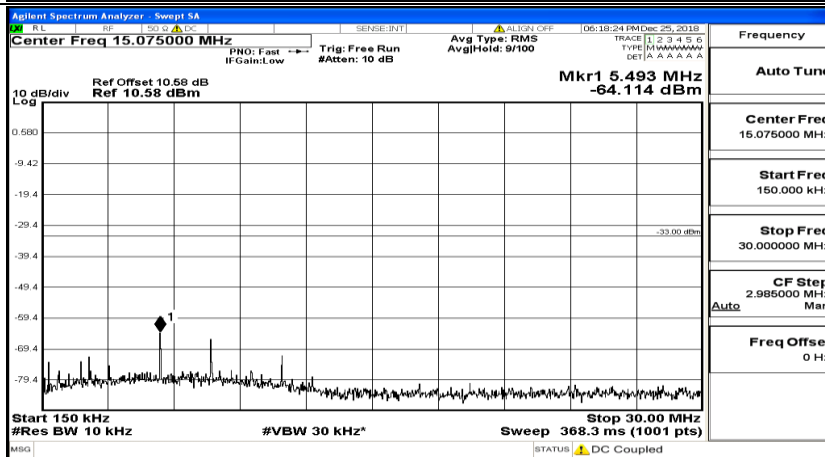

CSE Test Graph(s) (Channel Bandwidth: 10 MHz)\_HCH\_16QAM

CSE Test Graph(s) (Channel Bandwidth:15 MHz) LCH\_QPSK

CSE Test Graph(s) (Channel Bandwidth:15 MHz)\_MCH\_QPSK

CSE Test Graph(s) (Channel Bandwidth:15 MHz)\_HCH\_QPSK