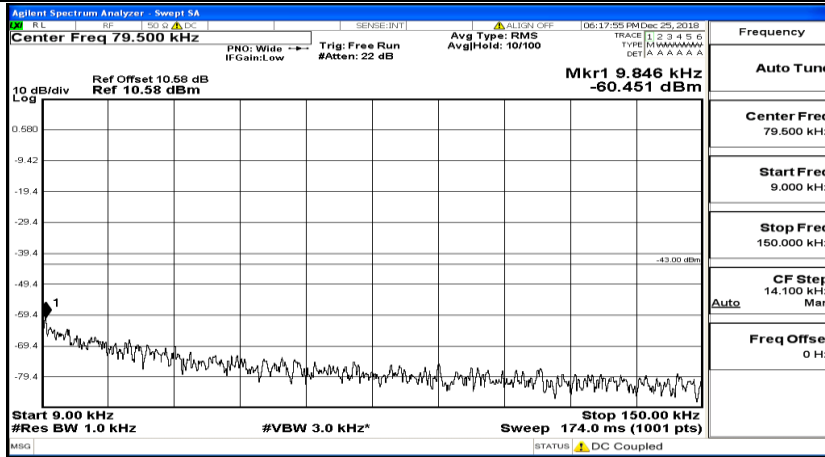

CSE Test Graph(s) (Channel Bandwidth:15 MHz)_MCH_16QAM