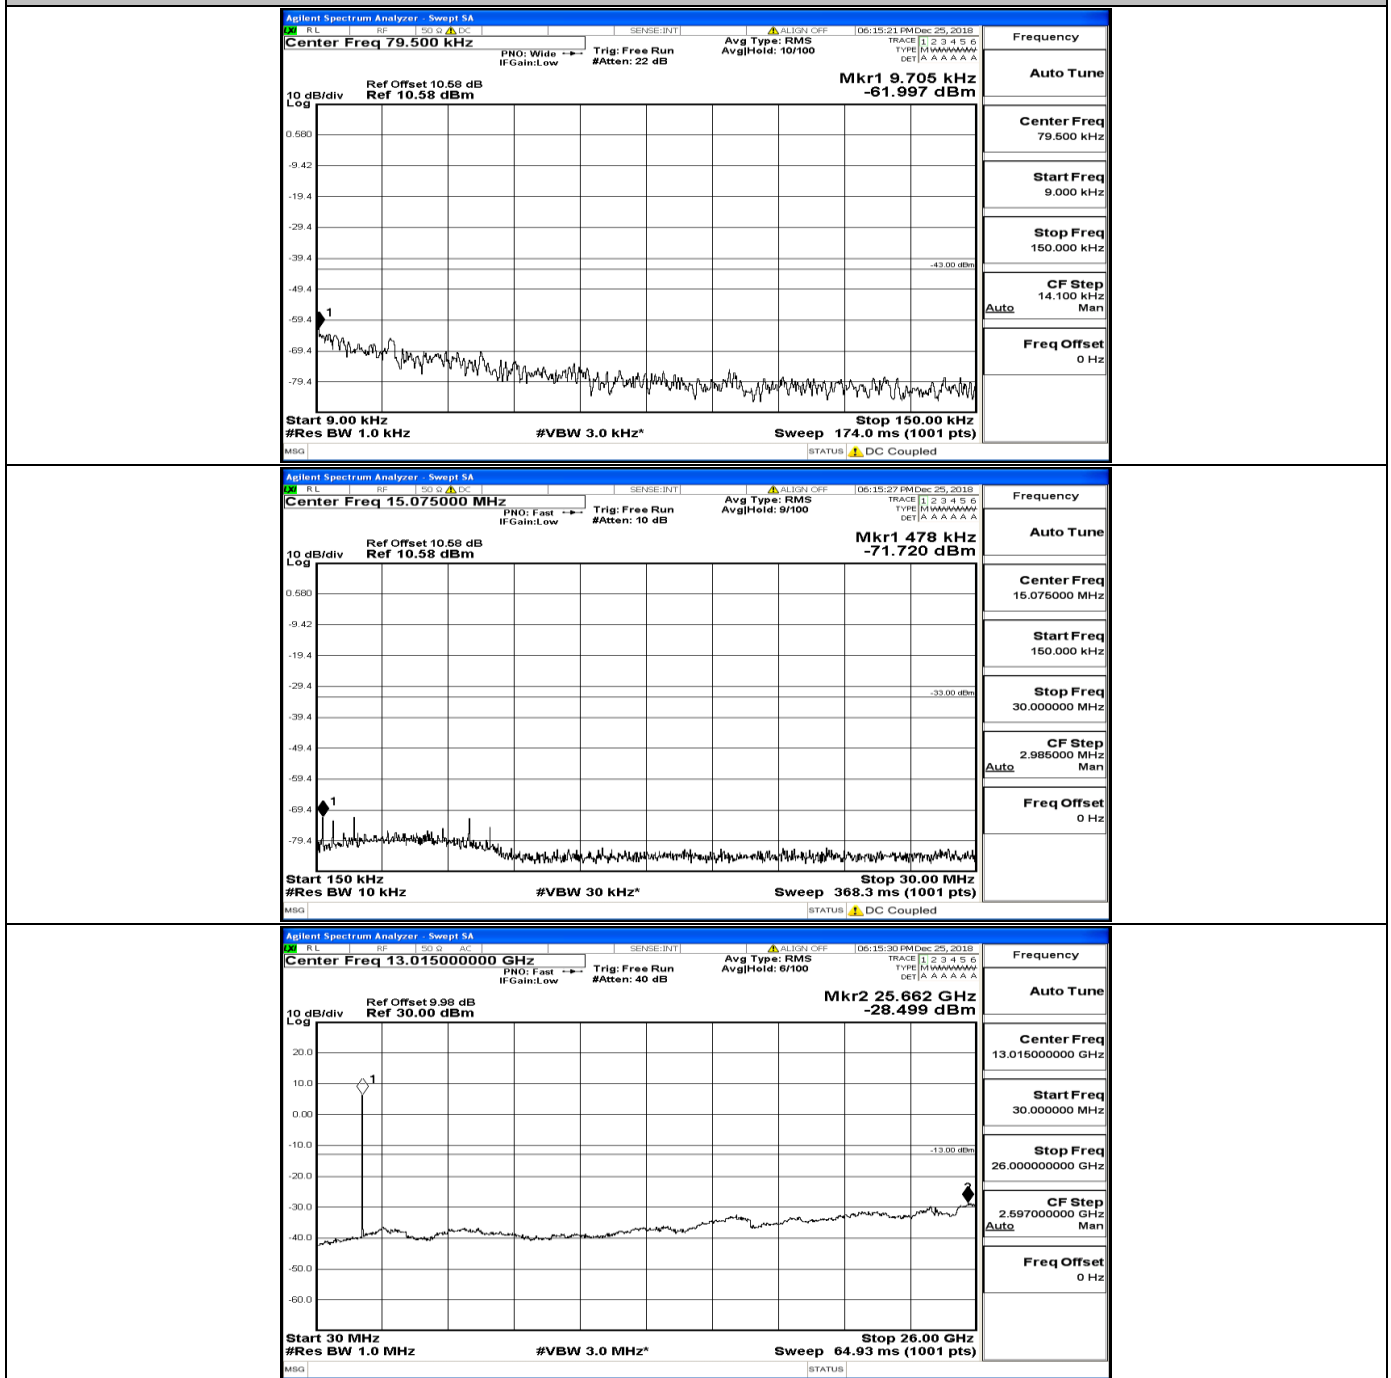

CSE Test Graph(s) (Channel Bandwidth: 3 MHz) \_HCH\_16QAM

CSE Test Graph(s) (Channel Bandwidth: 5 MHz)\_LCH\_QPSK

CSE Test Graph(s) (Channel Bandwidth: 5 MHz)\_MCH\_QPSK

CSE Test Graph(s) (Channel Bandwidth: 5 MHz)\_HCH\_QPSK

CSE Test Graph(s) (Channel Bandwidth: 5 MHz)\_LCH\_16QAM

CSE Test Graph(s) (Channel Bandwidth: 5 MHz)\_MCH\_16QAM

CSE Test Graph(s) (Channel Bandwidth: 5 MHz) HCH\_16QAM

CSE Test Graph(s) (Channel Bandwidth: 10 MHz) LCH\_QPSK

CSE Test Graph(s) (Channel Bandwidth: 10 MHz)\_MCH\_QPSK

CSE Test Graph(s) (Channel Bandwidth: 10 MHz)\_HCH\_QPSK

CSE Test Graph(s) (Channel Bandwidth: 10 MHz)\_LCH\_16QAM

CSE Test Graph(s) (Channel Bandwidth: 10 MHz)\_MCH\_16QAM