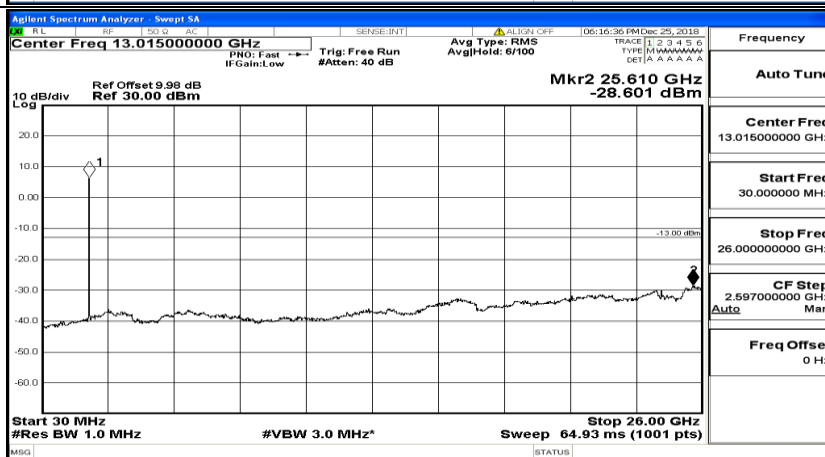

CSE Test Graph(s) (Channel Bandwidth: 10 MHz)_HCH_16QAM