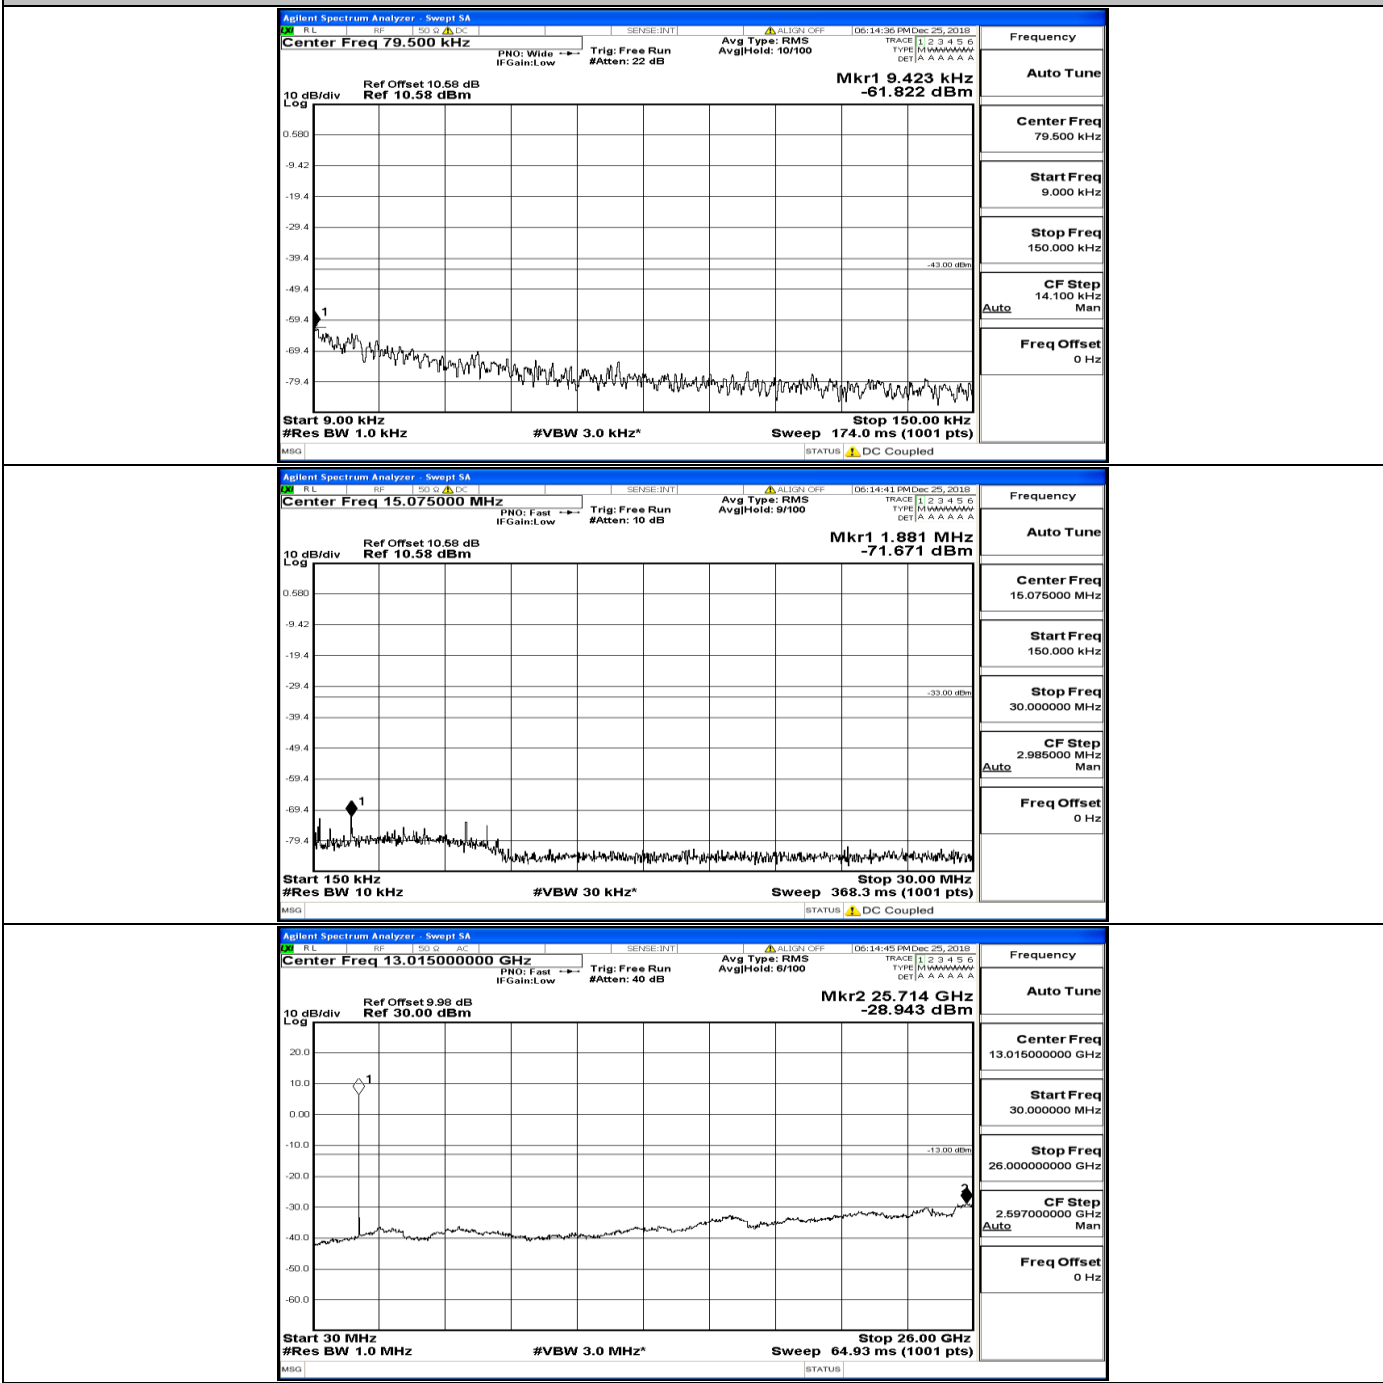

CSE Test Graph(s) (Channel Bandwidth: 5 MHz)\_LCH\_16QAM

CSE Test Graph(s) (Channel Bandwidth: 5 MHz)\_MCH\_16QAM

CSE Test Graph(s) (Channel Bandwidth: 5 MHz) HCH\_16QAM

CSE Test Graph(s) (Channel Bandwidth: 10 MHz) LCH\_QPSK

CSE Test Graph(s) (Channel Bandwidth: 10 MHz)\_MCH\_QPSK

CSE Test Graph(s) (Channel Bandwidth: 10 MHz)\_HCH\_QPSK

CSE Test Graph(s) (Channel Bandwidth: 10 MHz)\_LCH\_16QAM

CSE Test Graph(s) (Channel Bandwidth: 10 MHz)\_MCH\_16QAM