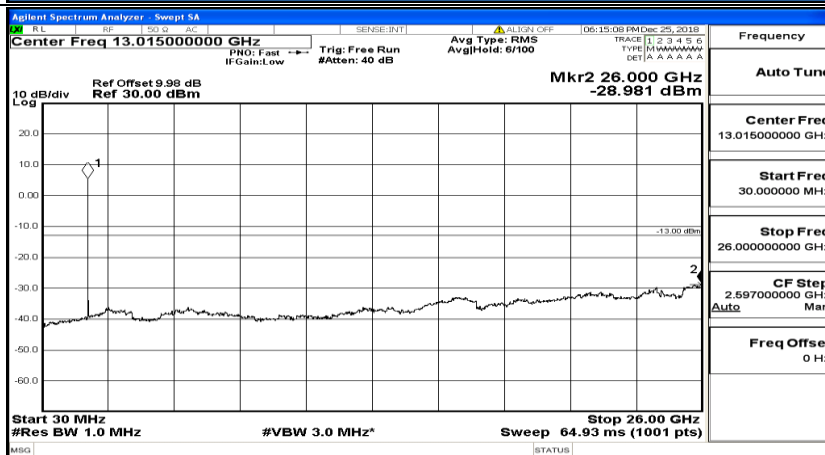

CSE Test Graph(s) (Channel Bandwidth: 5 MHz)\_LCH\_16QAM

CSE Test Graph(s) (Channel Bandwidth: 5 MHz)\_MCH\_16QAM

CSE Test Graph(s) (Channel Bandwidth: 5 MHz) HCH\_16QAM

CSE Test Graph(s) (Channel Bandwidth: 10 MHz) LCH\_QPSK

CSE Test Graph(s) (Channel Bandwidth: 10 MHz)\_MCH\_QPSK

CSE Test Graph(s) (Channel Bandwidth: 10 MHz)\_HCH\_QPSK

CSE Test Graph(s) (Channel Bandwidth: 10 MHz)\_LCH\_16QAM

CSE Test Graph(s) (Channel Bandwidth: 10 MHz)\_MCH\_16QAM