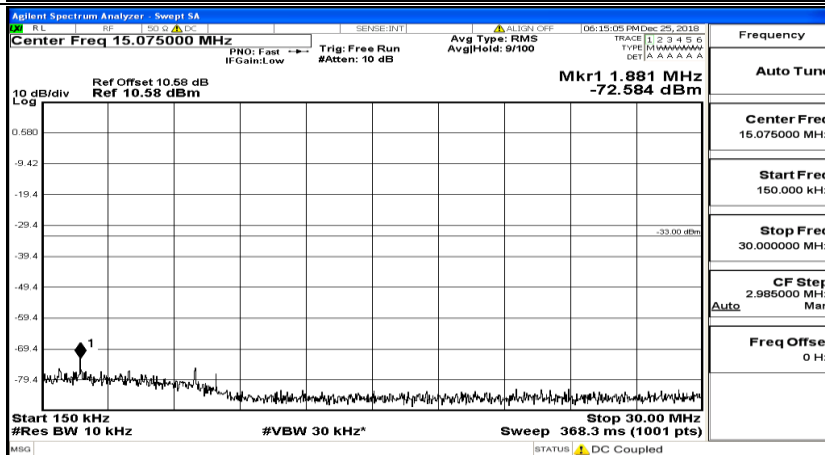

CSE Test Graph(s) (Channel Bandwidth: 10 MHz)_LCH_16QAM