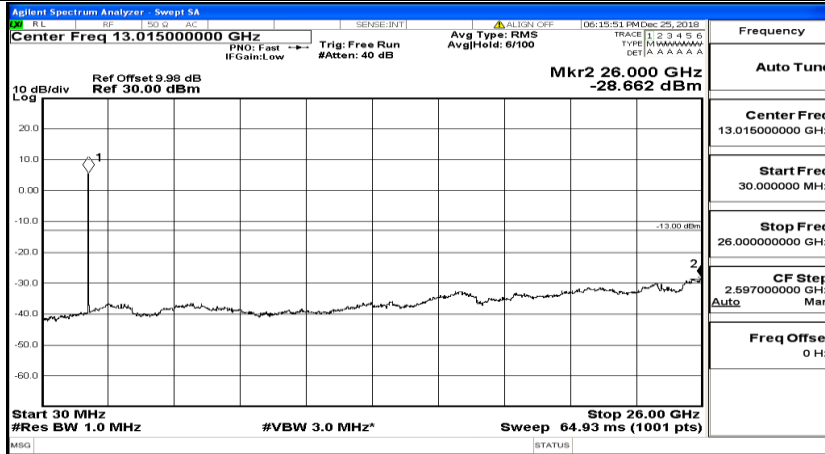

CSE Test Graph(s) (Channel Bandwidth: 10 MHz)\_MCH\_QPSK

CSE Test Graph(s) (Channel Bandwidth: 10 MHz)\_HCH\_QPSK

CSE Test Graph(s) (Channel Bandwidth: 10 MHz)\_LCH\_16QAM

CSE Test Graph(s) (Channel Bandwidth: 10 MHz)\_MCH\_16QAM