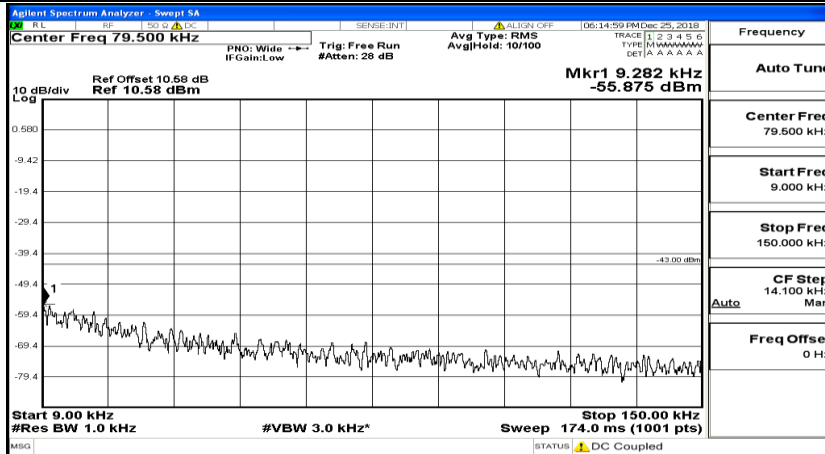

CSE Test Graph(s) (Channel Bandwidth: 10 MHz)_LCH_16QAM