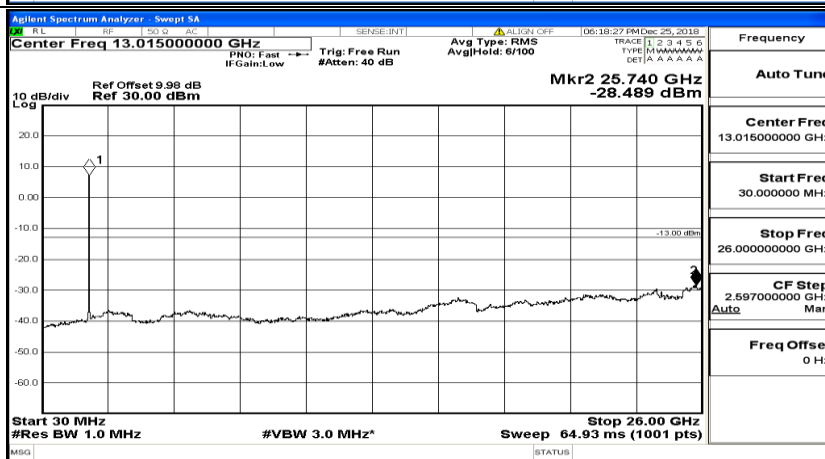

CSE Test Graph(s) (Channel Bandwidth: 10 MHz)\_HCH\_16QAM

CSE Test Graph(s) (Channel Bandwidth:15 MHz) LCH\_QPSK

CSE Test Graph(s) (Channel Bandwidth:15 MHz)\_MCH\_QPSK

CSE Test Graph(s) (Channel Bandwidth:15 MHz)\_HCH\_QPSK