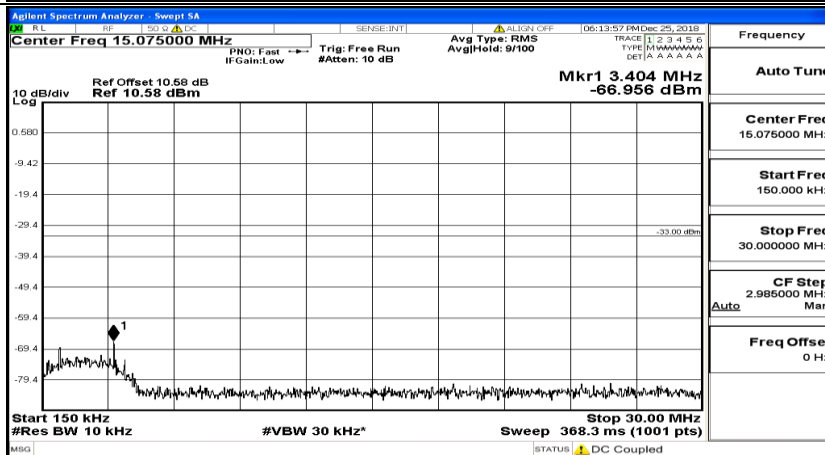

CSE Test Graph(s) (Channel Bandwidth: 3 MHz) \_HCH\_16QAM

CSE Test Graph(s) (Channel Bandwidth: 5 MHz)\_LCH\_QPSK

CSE Test Graph(s) (Channel Bandwidth: 5 MHz)\_MCH\_QPSK

CSE Test Graph(s) (Channel Bandwidth: 5 MHz)\_HCH\_QPSK

CSE Test Graph(s) (Channel Bandwidth: 5 MHz)\_LCH\_16QAM

CSE Test Graph(s) (Channel Bandwidth: 5 MHz)\_MCH\_16QAM

CSE Test Graph(s) (Channel Bandwidth: 5 MHz) HCH\_16QAM

CSE Test Graph(s) (Channel Bandwidth: 10 MHz) LCH\_QPSK