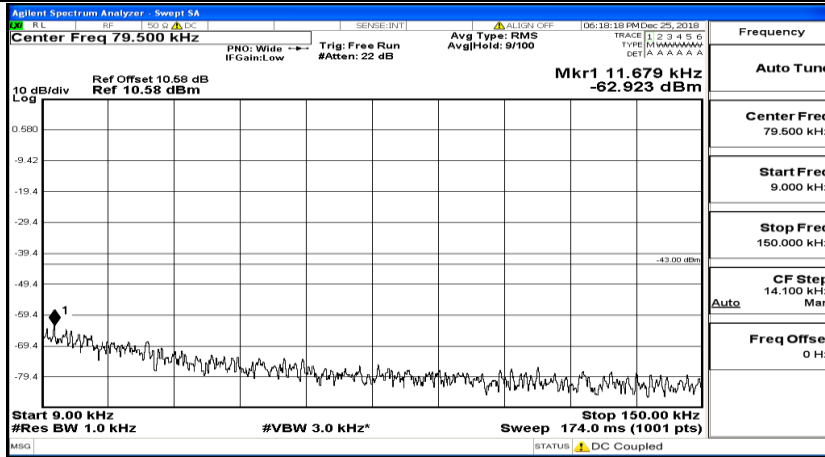

CSE Test Graph(s) (Channel Bandwidth: 10 MHz)\_HCH\_16QAM

CSE Test Graph(s) (Channel Bandwidth:15 MHz) LCH\_QPSK

CSE Test Graph(s) (Channel Bandwidth:15 MHz)\_MCH\_QPSK

CSE Test Graph(s) (Channel Bandwidth:15 MHz)\_HCH\_QPSK