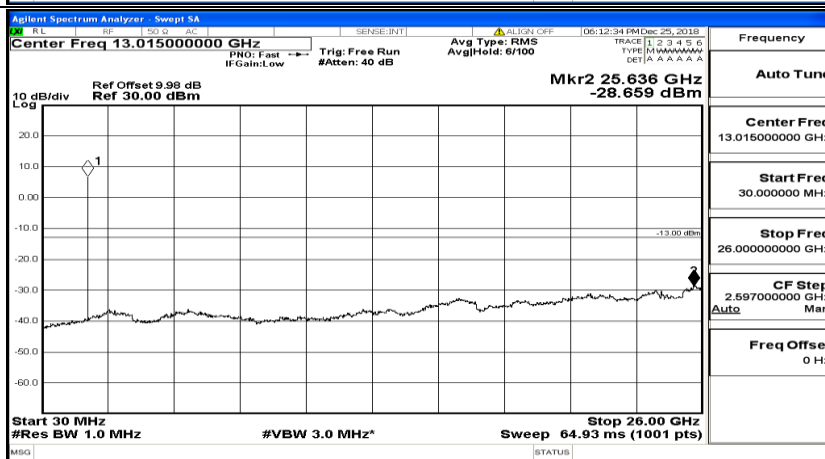

CSE Test Graph(s) (Channel Bandwidth: 3 MHz)\_MCH\_QPSK

CSE Test Graph(s) (Channel Bandwidth: 3 MHz)\_HCH\_QPSK

CSE Test Graph(s) (Channel Bandwidth: 3 MHz)\_LCH\_16QAM

CSE Test Graph(s) (Channel Bandwidth: 3 MHz)\_MCH\_16QAM

CSE Test Graph(s) (Channel Bandwidth: 3 MHz) \_HCH\_16QAM

CSE Test Graph(s) (Channel Bandwidth: 5 MHz)\_LCH\_QPSK

CSE Test Graph(s) (Channel Bandwidth: 5 MHz)\_MCH\_QPSK

CSE Test Graph(s) (Channel Bandwidth: 5 MHz)\_HCH\_QPSK