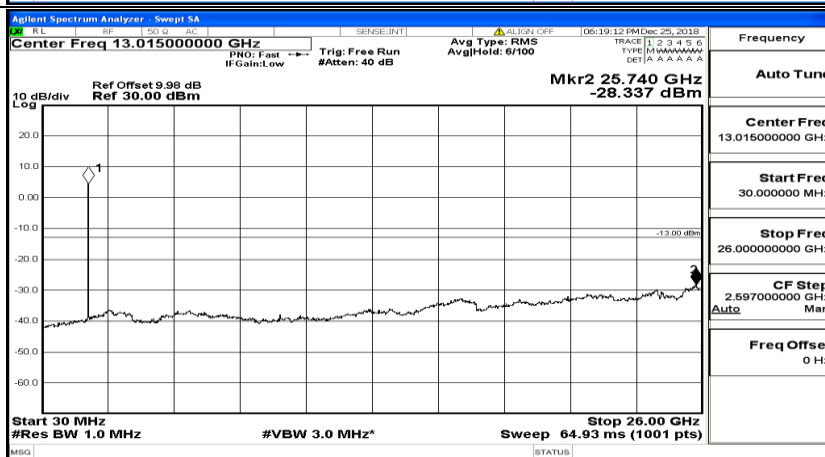

CSE Test Graph(s) (Channel Bandwidth:15 MHz)\_LCH\_16QAM

CSE Test Graph(s) (Channel Bandwidth:15 MHz)\_MCH\_16QAM

CSE Test Graph(s) (Channel Bandwidth:15 MHz)\_HCH\_16QAM

CSE Test Graph(s) (Channel Bandwidth:20 MHz) LCH\_QPSK

CSE Test Graph(s) (Channel Bandwidth:20 MHz)\_MCH\_QPSK

Frequency
Auto Tune
Center Freq 79.500 kHz
Start Freq 9.000 kHz
Stop Freq 150.000 kHz
CF Step 14.100 kHz Man
Freq Offset 0 Hz

Frequency
Auto Tune
Center Freq 15.075000 MHz
Start Freq 150.000 kHz
Stop Freq 30.000000 MHz
CF Step 2.985000 MHz Man
Freq Offset 0 Hz