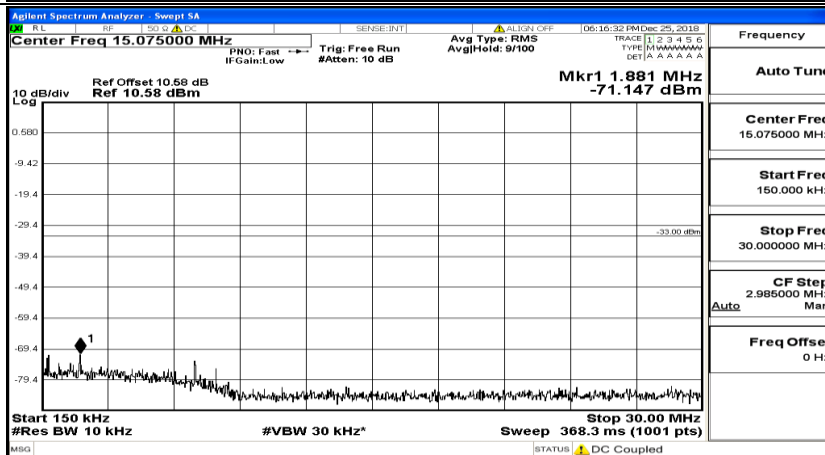

CSE Test Graph(s) (Channel Bandwidth: 10 MHz)_HCH_16QAM