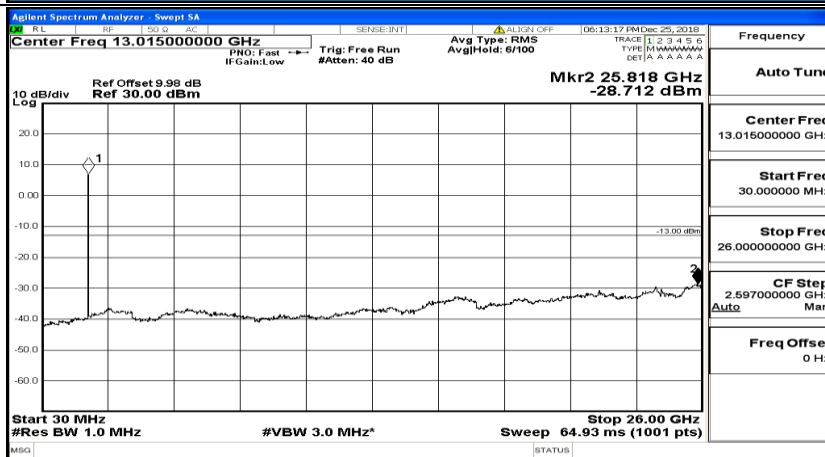

CSE Test Graph(s) (Channel Bandwidth: 3 MHz)\_MCH\_QPSK

CSE Test Graph(s) (Channel Bandwidth: 3 MHz)\_HCH\_QPSK

CSE Test Graph(s) (Channel Bandwidth: 3 MHz)\_LCH\_16QAM

CSE Test Graph(s) (Channel Bandwidth: 3 MHz)\_MCH\_16QAM

CSE Test Graph(s) (Channel Bandwidth: 3 MHz) \_HCH\_16QAM

CSE Test Graph(s) (Channel Bandwidth: 5 MHz)\_LCH\_QPSK

CSE Test Graph(s) (Channel Bandwidth: 5 MHz)\_MCH\_QPSK

CSE Test Graph(s) (Channel Bandwidth: 5 MHz)\_HCH\_QPSK