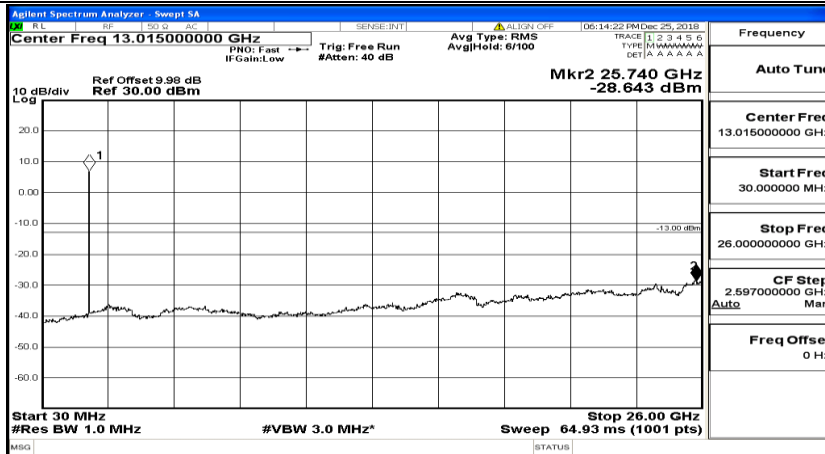

CSE Test Graph(s) (Channel Bandwidth: 3 MHz) \_HCH\_16QAM

CSE Test Graph(s) (Channel Bandwidth: 5 MHz)\_LCH\_QPSK

CSE Test Graph(s) (Channel Bandwidth: 5 MHz)\_MCH\_QPSK

CSE Test Graph(s) (Channel Bandwidth: 5 MHz)\_HCH\_QPSK

CSE Test Graph(s) (Channel Bandwidth: 5 MHz)\_LCH\_16QAM

CSE Test Graph(s) (Channel Bandwidth: 5 MHz)\_MCH\_16QAM

CSE Test Graph(s) (Channel Bandwidth: 5 MHz) HCH\_16QAM

CSE Test Graph(s) (Channel Bandwidth: 10 MHz) LCH\_QPSK