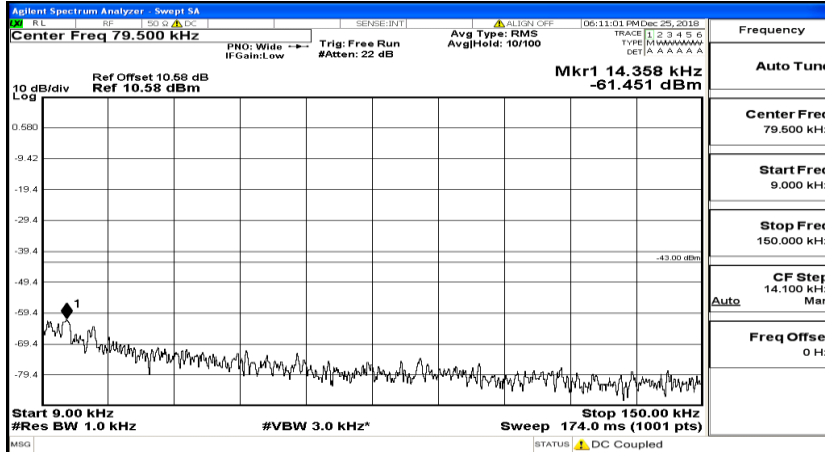

CSE Test Graph(s) (Channel Bandwidth: 3 MHz)\_MCH\_QPSK

CSE Test Graph(s) (Channel Bandwidth: 3 MHz)\_HCH\_QPSK

CSE Test Graph(s) (Channel Bandwidth: 3 MHz)\_LCH\_16QAM

CSE Test Graph(s) (Channel Bandwidth: 3 MHz)\_MCH\_16QAM

CSE Test Graph(s) (Channel Bandwidth: 3 MHz) \_HCH\_16QAM

CSE Test Graph(s) (Channel Bandwidth: 5 MHz)\_LCH\_QPSK

CSE Test Graph(s) (Channel Bandwidth: 5 MHz)\_MCH\_QPSK

CSE Test Graph(s) (Channel Bandwidth: 5 MHz)\_HCH\_QPSK