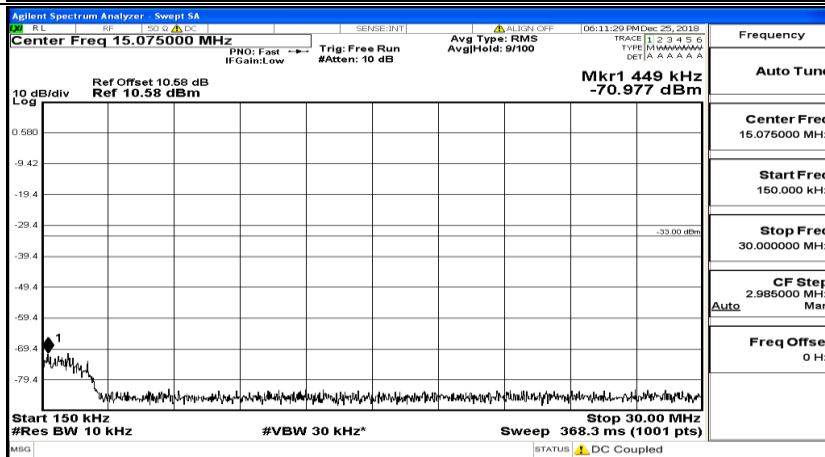

CSE Test Graph(s) (Channel Bandwidth: 3 MHz)\_MCH\_QPSK

CSE Test Graph(s) (Channel Bandwidth: 3 MHz)\_HCH\_QPSK

CSE Test Graph(s) (Channel Bandwidth: 3 MHz)\_LCH\_16QAM

CSE Test Graph(s) (Channel Bandwidth: 3 MHz)\_MCH\_16QAM

CSE Test Graph(s) (Channel Bandwidth: 3 MHz) \_HCH\_16QAM

CSE Test Graph(s) (Channel Bandwidth: 5 MHz)\_LCH\_QPSK

CSE Test Graph(s) (Channel Bandwidth: 5 MHz)\_MCH\_QPSK

CSE Test Graph(s) (Channel Bandwidth: 5 MHz)\_HCH\_QPSK