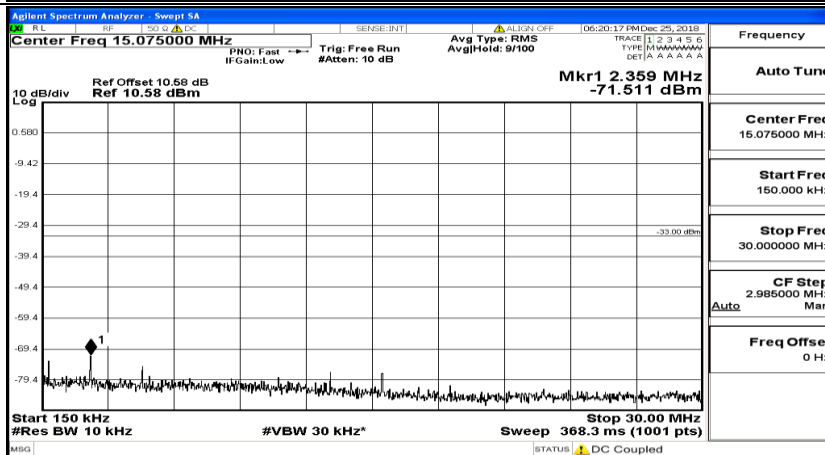

CSE Test Graph(s) (Channel Bandwidth:20 MHz)_MCH_16QAM