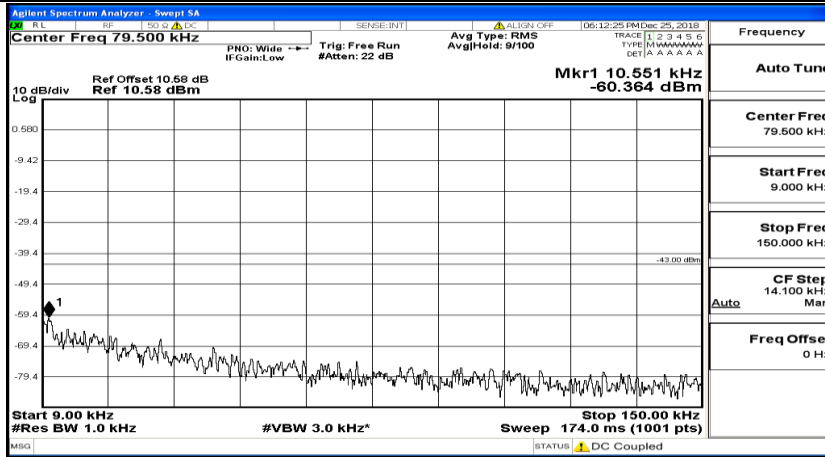

CSE Test Graph(s) (Channel Bandwidth: 5 MHz)_LCH_QPSK