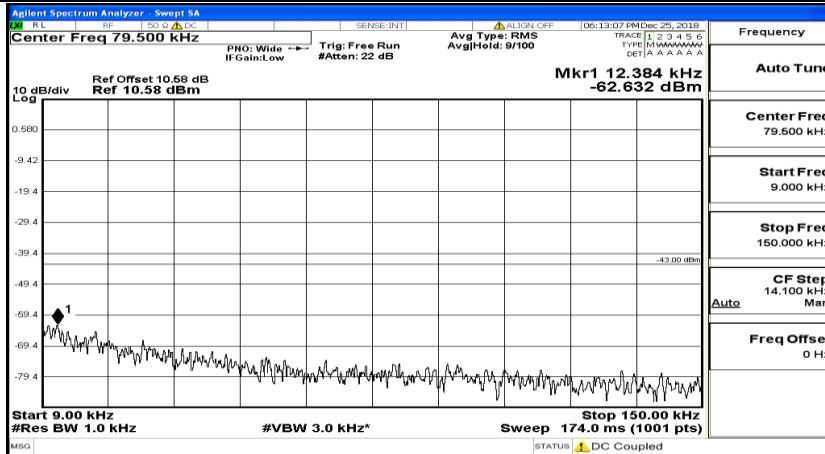

CSE Test Graph(s) (Channel Bandwidth: 5 MHz)_MCH_QPSK