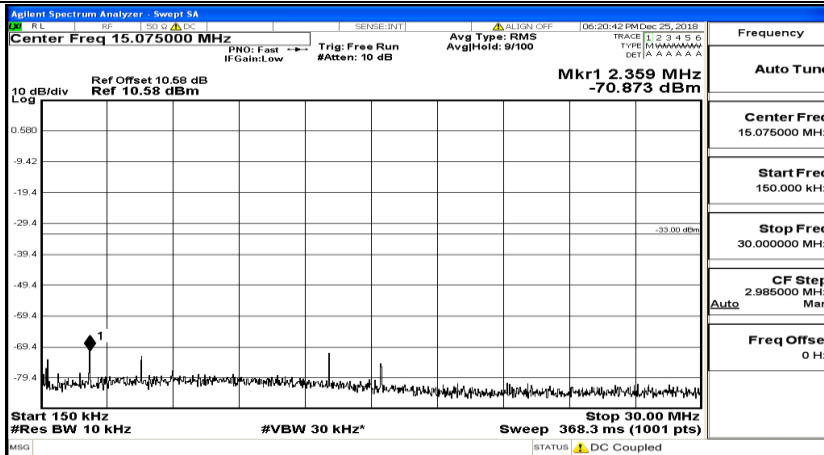

CSE Test Graph(s) (Channel Bandwidth:20 MHz)\_MCH\_QPSK

Frequency
Auto Tune
Center Freq 79.500 kHz
Start Freq 9.000 kHz
Stop Freq 150.000 kHz
CF Step 14.100 kHz Man
Freq Offset 0 Hz

Frequency
Auto Tune
Center Freq 15.075000 MHz
Start Freq 150.000 kHz
Stop Freq 30.000000 MHz
CF Step 2.985000 MHz Man
Freq Offset 0 Hz

Frequency
Auto Tune
Center Freq 13.015000000 GHz
Start Freq 30.000000 MHz
Stop Freq 26.000000000 GHz
CF Step 2.597000000 GHz Man
Freq Offset 0 Hz

CSE Test Graph(s) (Channel Bandwidth:20 MHz)\_HCH\_QPSK