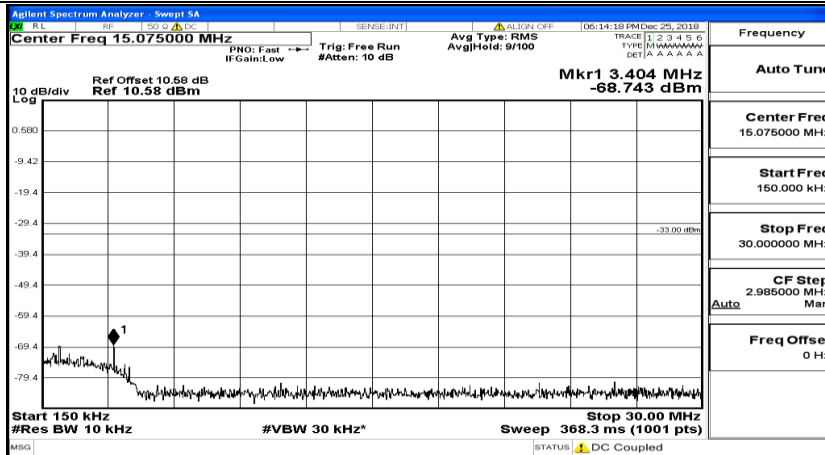

CSE Test Graph(s) (Channel Bandwidth: 3 MHz) \_HCH\_16QAM

CSE Test Graph(s) (Channel Bandwidth: 5 MHz)\_LCH\_QPSK

CSE Test Graph(s) (Channel Bandwidth: 5 MHz)\_MCH\_QPSK

CSE Test Graph(s) (Channel Bandwidth: 5 MHz)\_HCH\_QPSK

CSE Test Graph(s) (Channel Bandwidth: 5 MHz)\_LCH\_16QAM

CSE Test Graph(s) (Channel Bandwidth: 5 MHz)\_MCH\_16QAM

CSE Test Graph(s) (Channel Bandwidth: 5 MHz) HCH\_16QAM

CSE Test Graph(s) (Channel Bandwidth: 10 MHz) LCH\_QPSK