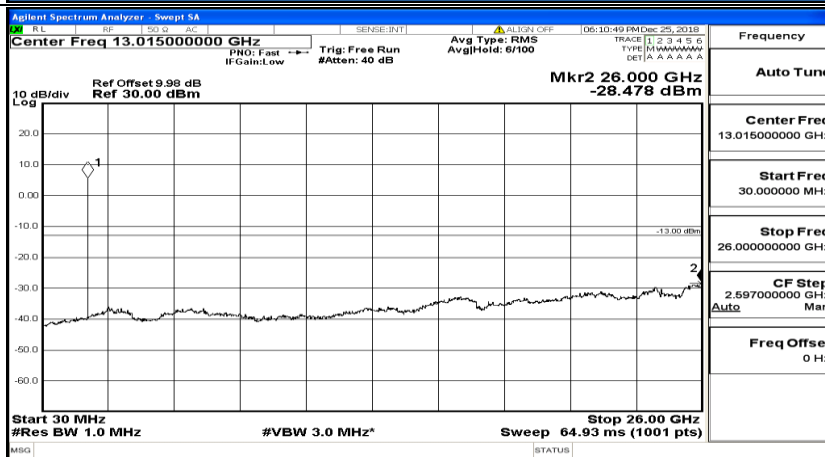

CSE Test Graph(s) (Channel Bandwidth: 3 MHz)\_MCH\_QPSK

CSE Test Graph(s) (Channel Bandwidth: 3 MHz)\_HCH\_QPSK

CSE Test Graph(s) (Channel Bandwidth: 3 MHz)\_LCH\_16QAM

CSE Test Graph(s) (Channel Bandwidth: 3 MHz)\_MCH\_16QAM

CSE Test Graph(s) (Channel Bandwidth: 3 MHz) \_HCH\_16QAM

CSE Test Graph(s) (Channel Bandwidth: 5 MHz)\_LCH\_QPSK

CSE Test Graph(s) (Channel Bandwidth: 5 MHz)\_MCH\_QPSK

CSE Test Graph(s) (Channel Bandwidth: 5 MHz)\_HCH\_QPSK