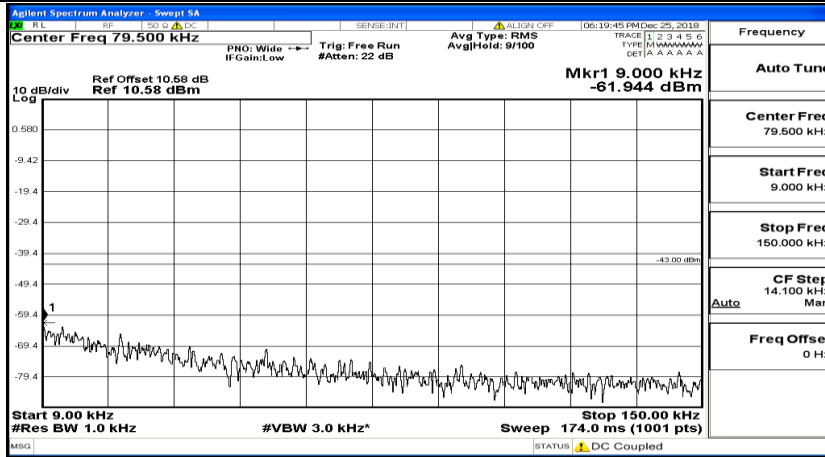

CSE Test Graph(s) (Channel Bandwidth:15 MHz)\_LCH\_16QAM

CSE Test Graph(s) (Channel Bandwidth:15 MHz)\_MCH\_16QAM

CSE Test Graph(s) (Channel Bandwidth:15 MHz)\_HCH\_16QAM

CSE Test Graph(s) (Channel Bandwidth:20 MHz) LCH\_QPSK

CSE Test Graph(s) (Channel Bandwidth:20 MHz)\_MCH\_QPSK

Frequency
Auto Tune
Center Freq 79.500 kHz
Start Freq 9.000 kHz
Stop Freq 150.000 kHz
CF Step 14.100 kHz Man
Freq Offset 0 Hz

Frequency
Auto Tune
Center Freq 15.075000 MHz
Start Freq 150.000 kHz
Stop Freq 30.000000 MHz
CF Step 2.985000 MHz Man
Freq Offset 0 Hz