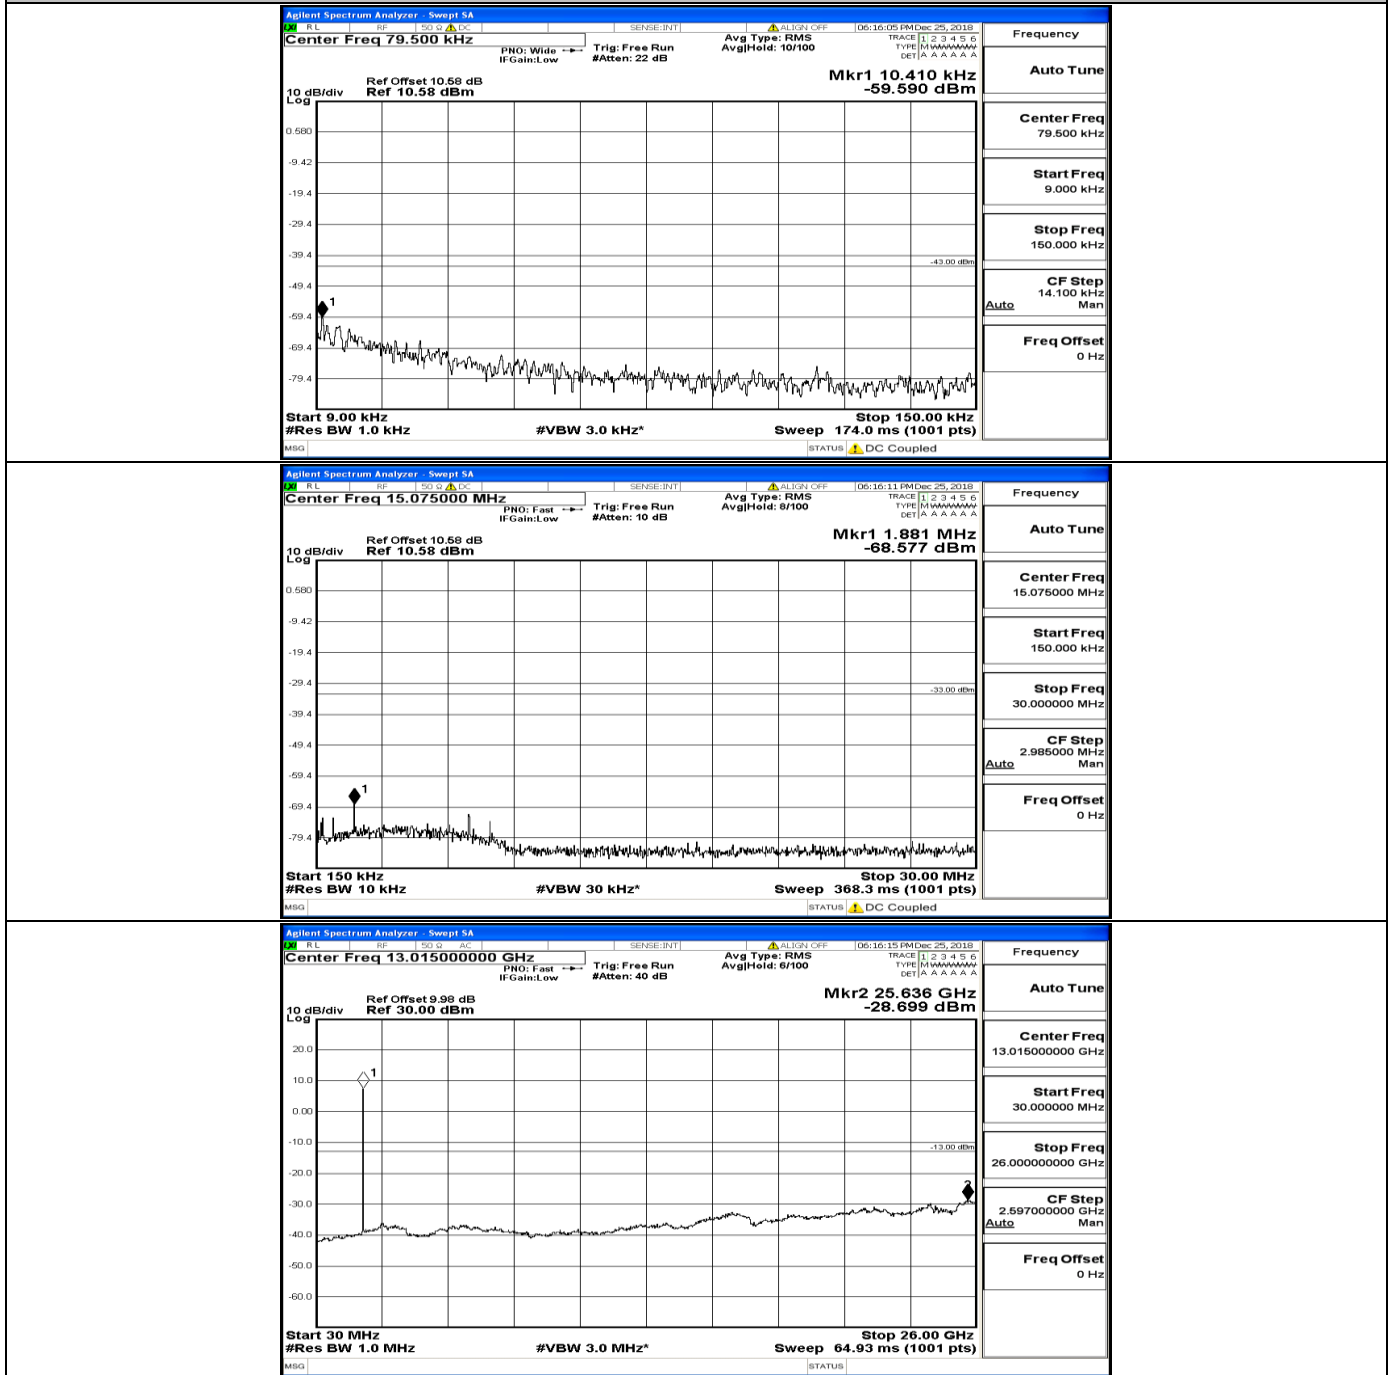

CSE Test Graph(s) (Channel Bandwidth: 3 MHz) \_HCH\_16QAM

CSE Test Graph(s) (Channel Bandwidth: 5 MHz)\_LCH\_QPSK

CSE Test Graph(s) (Channel Bandwidth: 5 MHz)\_MCH\_QPSK

CSE Test Graph(s) (Channel Bandwidth: 5 MHz)\_HCH\_QPSK

CSE Test Graph(s) (Channel Bandwidth: 5 MHz)\_LCH\_16QAM

CSE Test Graph(s) (Channel Bandwidth: 5 MHz)\_MCH\_16QAM

CSE Test Graph(s) (Channel Bandwidth: 5 MHz) HCH\_16QAM

CSE Test Graph(s) (Channel Bandwidth: 10 MHz) LCH\_QPSK

CSE Test Graph(s) (Channel Bandwidth: 10 MHz)\_MCH\_QPSK

CSE Test Graph(s) (Channel Bandwidth: 10 MHz)\_HCH\_QPSK

CSE Test Graph(s) (Channel Bandwidth: 10 MHz)\_LCH\_16QAM

CSE Test Graph(s) (Channel Bandwidth: 10 MHz)\_MCH\_16QAM