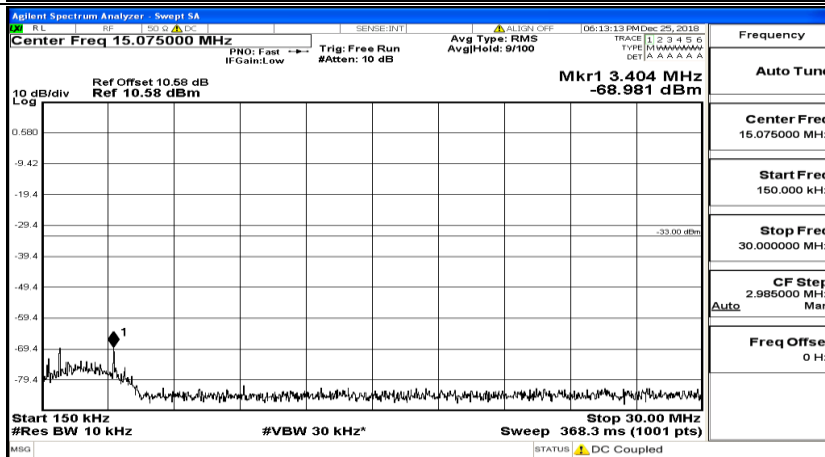

CSE Test Graph(s) (Channel Bandwidth: 5 MHz)_MCH_QPSK