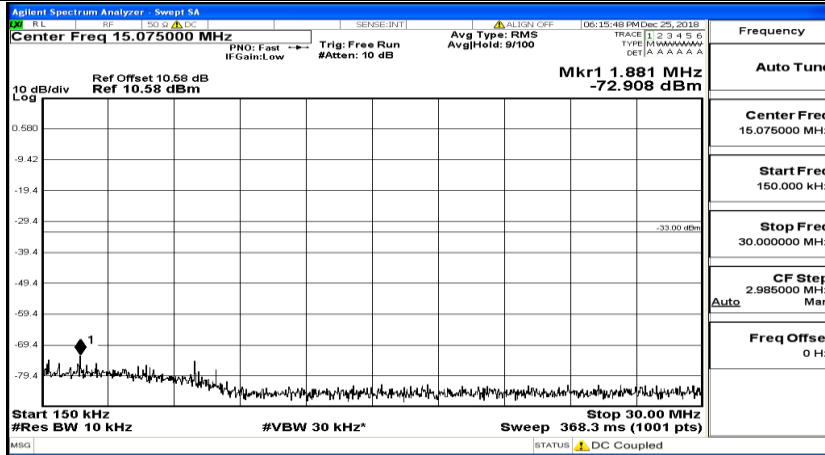

CSE Test Graph(s) (Channel Bandwidth: 10 MHz)\_MCH\_QPSK

CSE Test Graph(s) (Channel Bandwidth: 10 MHz)\_HCH\_QPSK

CSE Test Graph(s) (Channel Bandwidth: 10 MHz)\_LCH\_16QAM

CSE Test Graph(s) (Channel Bandwidth: 10 MHz)\_MCH\_16QAM