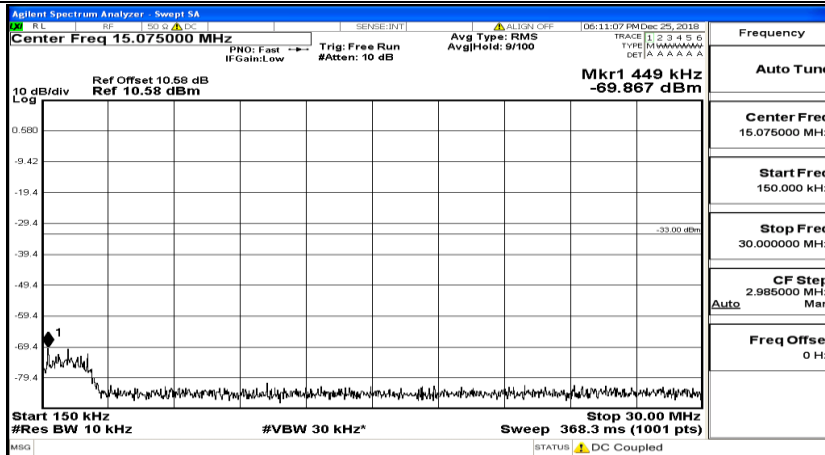

CSE Test Graph(s) (Channel Bandwidth: 3 MHz)\_MCH\_QPSK

CSE Test Graph(s) (Channel Bandwidth: 3 MHz)\_HCH\_QPSK

CSE Test Graph(s) (Channel Bandwidth: 3 MHz)\_LCH\_16QAM

CSE Test Graph(s) (Channel Bandwidth: 3 MHz)\_MCH\_16QAM

CSE Test Graph(s) (Channel Bandwidth: 3 MHz) \_HCH\_16QAM

CSE Test Graph(s) (Channel Bandwidth: 5 MHz)\_LCH\_QPSK

CSE Test Graph(s) (Channel Bandwidth: 5 MHz)\_MCH\_QPSK

CSE Test Graph(s) (Channel Bandwidth: 5 MHz)\_HCH\_QPSK