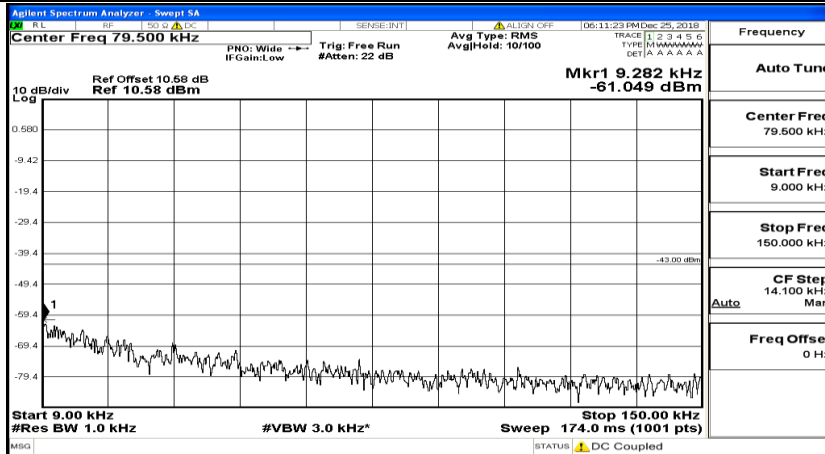

CSE Test Graph(s) (Channel Bandwidth: 3 MHz)\_MCH\_QPSK

CSE Test Graph(s) (Channel Bandwidth: 3 MHz)\_HCH\_QPSK

CSE Test Graph(s) (Channel Bandwidth: 3 MHz)\_LCH\_16QAM

CSE Test Graph(s) (Channel Bandwidth: 3 MHz)\_MCH\_16QAM