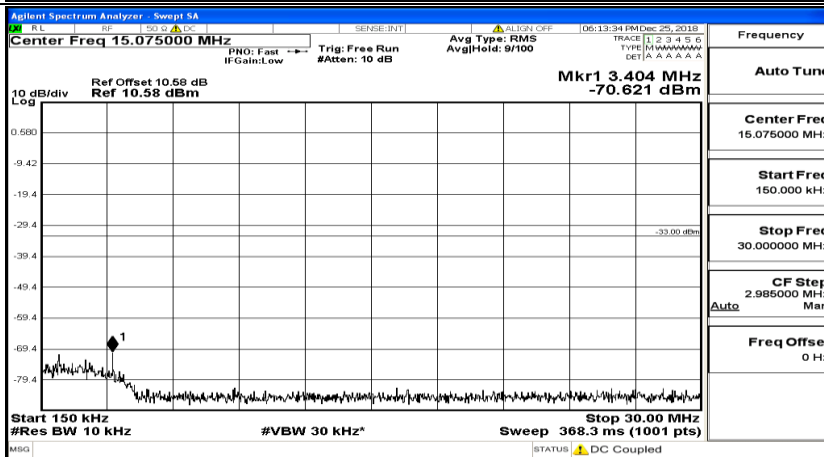

CSE Test Graph(s) (Channel Bandwidth: 3 MHz) \_HCH\_16QAM

CSE Test Graph(s) (Channel Bandwidth: 5 MHz)\_LCH\_QPSK

CSE Test Graph(s) (Channel Bandwidth: 5 MHz)\_MCH\_QPSK

CSE Test Graph(s) (Channel Bandwidth: 5 MHz)\_HCH\_QPSK

CSE Test Graph(s) (Channel Bandwidth: 5 MHz)\_LCH\_16QAM

CSE Test Graph(s) (Channel Bandwidth: 5 MHz)\_MCH\_16QAM

CSE Test Graph(s) (Channel Bandwidth: 5 MHz) HCH\_16QAM

CSE Test Graph(s) (Channel Bandwidth: 10 MHz) LCH\_QPSK