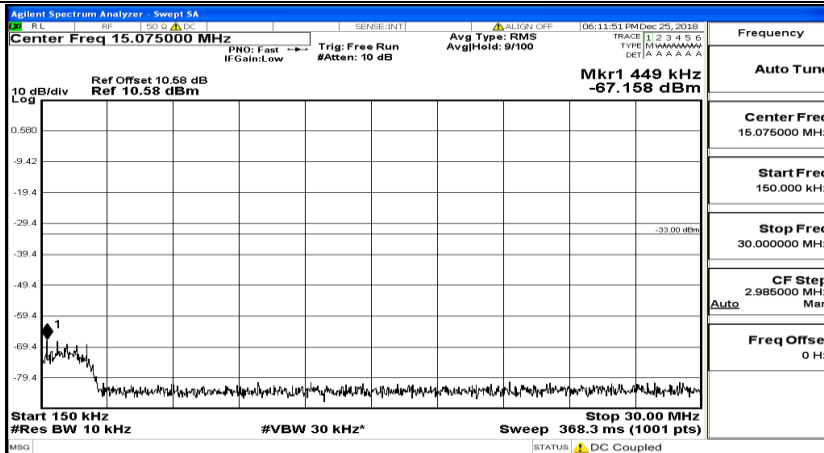

CSE Test Graph(s) (Channel Bandwidth: 3 MHz)\_MCH\_QPSK

CSE Test Graph(s) (Channel Bandwidth: 3 MHz)\_HCH\_QPSK

CSE Test Graph(s) (Channel Bandwidth: 3 MHz)\_LCH\_16QAM

CSE Test Graph(s) (Channel Bandwidth: 3 MHz)\_MCH\_16QAM

CSE Test Graph(s) (Channel Bandwidth: 3 MHz) \_HCH\_16QAM

CSE Test Graph(s) (Channel Bandwidth: 5 MHz)\_LCH\_QPSK

CSE Test Graph(s) (Channel Bandwidth: 5 MHz)\_MCH\_QPSK

CSE Test Graph(s) (Channel Bandwidth: 5 MHz)\_HCH\_QPSK