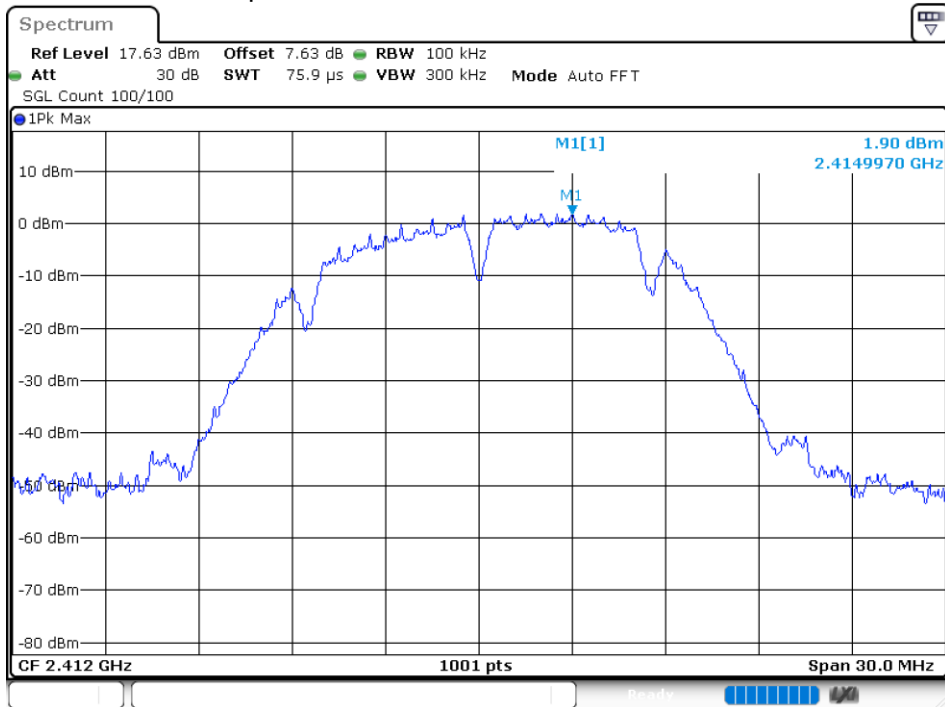

8.6 CONDUCTED RF SPURIOUS EMISSION

Condition	Mode	Frequency (MHz)	Antenna	Max Value (dBc)	Limit (dBc)	Verdict
NVNT	802.11b	2412	Ant 1	-46.42	-20	Pass
NVNT	802.11b	2437	Ant 1	-46.44	-20	Pass
NVNT	802.11b	2462	Ant 1	-46.42	-20	Pass
NVNT	802.11g	2412	Ant 1	-43.44	-20	Pass
NVNT	802.11g	2437	Ant 1	-42.92	-20	Pass
NVNT	802.11g	2462	Ant 1	-44.16	-20	Pass
NVNT	802.11n(HT20)	2412	Ant 1	-42.86	-20	Pass
NVNT	802.11n(HT20)	2437	Ant 1	-43.69	-20	Pass
NVNT	802.11n(HT20)	2462	Ant 1	-47.04	-20	Pass
NVNT	802.11n(HT40)	2422	Ant 1	-43.73	-20	Pass
NVNT	802.11n(HT40)	2437	Ant 1	-43.72	-20	Pass
NVNT	802.11n(HT40)	2452	Ant 1	-43.07	-20	Pass

Tx. Spurious NVNT 802.11b 2412MHz Ant1 Ref