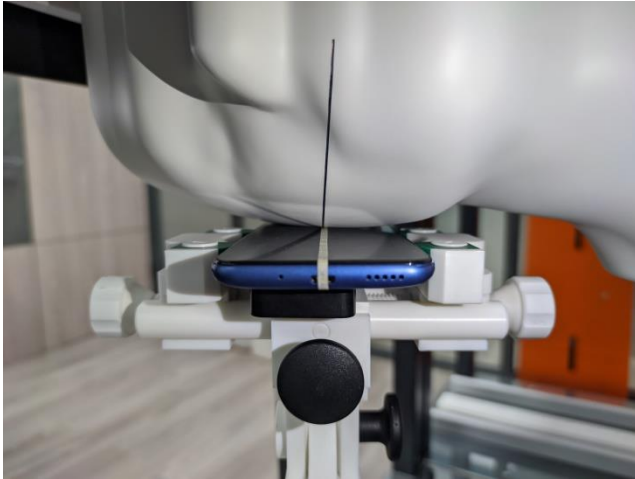

EUT Photos (Model: D68S)

EUT Antenna Locations

SAR Test Setup Photos

Head

Right Cheek

Right Tilted

Left Cheek

Left Tilted

Body

Front side (10mm)

Back side(10mm)

Left side(10mm)

Right side(10mm)

Top side(10mm)

Bottom side(10mm)