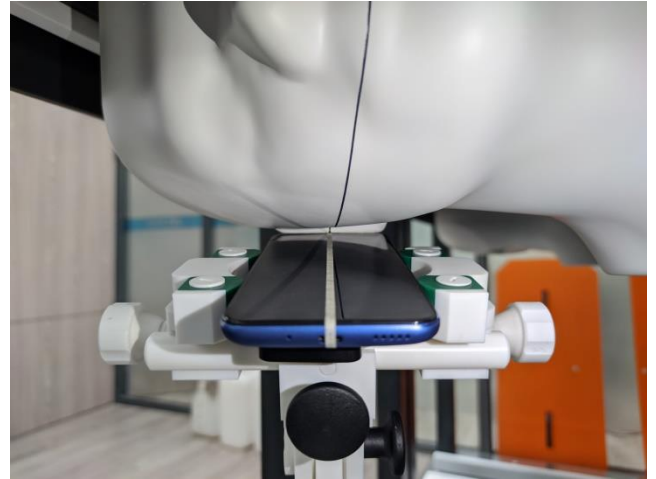

EUT Photos (Model: D68S)

EUT Antenna Locations

SAR Test Setup Photos

Head

Right Cheek

Right Tilted

Left Cheek

Left Tilted

Body

Front side (10mm)

Back side(10mm)

Left side(10mm)

Right side(10mm)

Top side(10mm)

Bottom side(10mm)