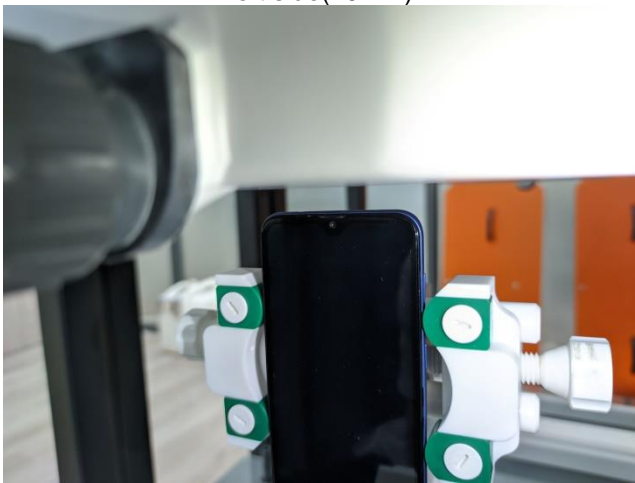

EUT Photos (Model: D68S)

EUT Antenna Locations

SAR Test Setup Photos

Head

Right Cheek

Right Tilted

Left Cheek

Left Tilted

Body

Front side (10mm)

Back side(10mm)

Left side(10mm)

Right side(10mm)

Top side(10mm)

Bottom side(10mm)