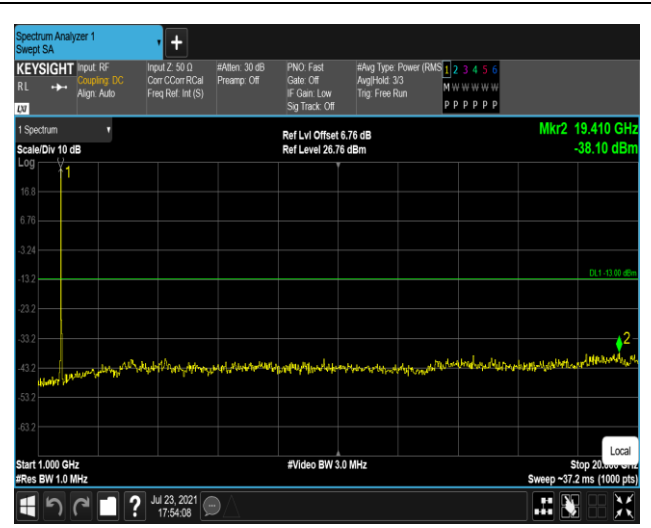

JianYan Testing Group Shenzhen Co., Ltd.
No.101, Building 8, Innovation Wisdom Port, No.155 Hongtian Road, Huangpu Community,
Xinqiao Street, Bao'an District, Shenzhen, Guangdong, People's Republic of China.
Tel: +86-755-23118282, Fax: +86-755-23116366

Project No.: JYTSZE2107037