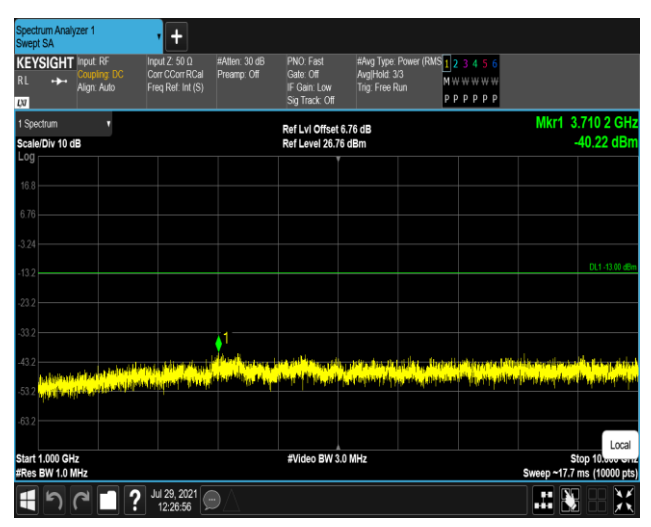

Band5-1.4MHz-16QAM-20525-1RB#0-Range1:30~1000MHz

Band5-1.4MHz-16QAM-20525-1RB#0-Range2:1000~10000MHz