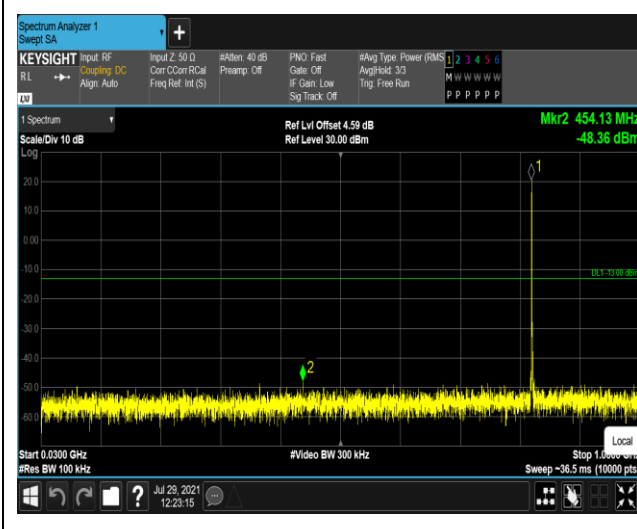

Band4-20MHz-16QAM-20175-1RB#0-Range1:30~1000MHz

Band4-20MHz-16QAM-20175-1RB#0-Range2:1000~2000MHz

Band4-20MHz-16QAM-20300-1RB#0-Range1:30~1000MHz

Band4-20MHz-16QAM-20300-1RB#0-Range2:1000~2000MHz

JianYan Testing Group Shenzhen Co., Ltd.
 No.101, Building 8, Innovation Wisdom Port, No.155 Hongtian Road, Huangpu Community,
 Xinqiao Street, Bao'an District, Shenzhen, Guangdong, People's Republic of China.
 Tel: +86-755-23118282, Fax: +86-755-23116366