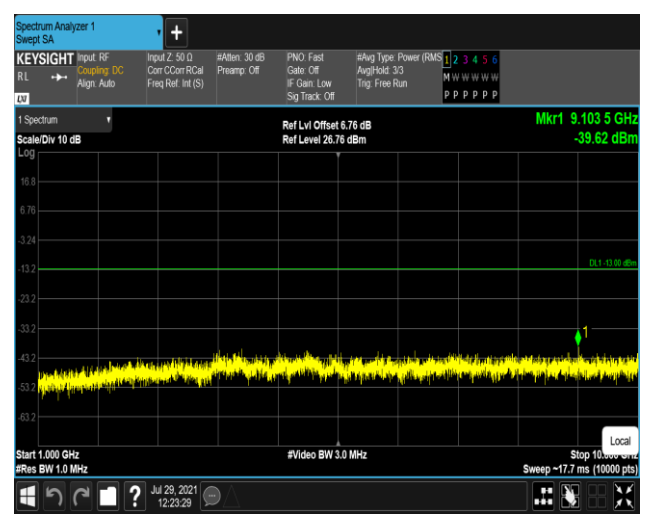

Band4-20MHz-16QAM-20175-1RB#0-Range1:30~1000MHz

Band4-20MHz-16QAM-20175-1RB#0-Range2:1000~2000MHz

Band4-20MHz-16QAM-20300-1RB#0-Range1:30~1000MHz

Band4-20MHz-16QAM-20300-1RB#0-Range2:1000~2000MHz

JianYan Testing Group Shenzhen Co., Ltd.
 No.101, Building 8, Innovation Wisdom Port, No.155 Hongtian Road, Huangpu Community,
 Xinqiao Street, Bao'an District, Shenzhen, Guangdong, People's Republic of China.
 Tel: +86-755-23118282, Fax: +86-755-23116366