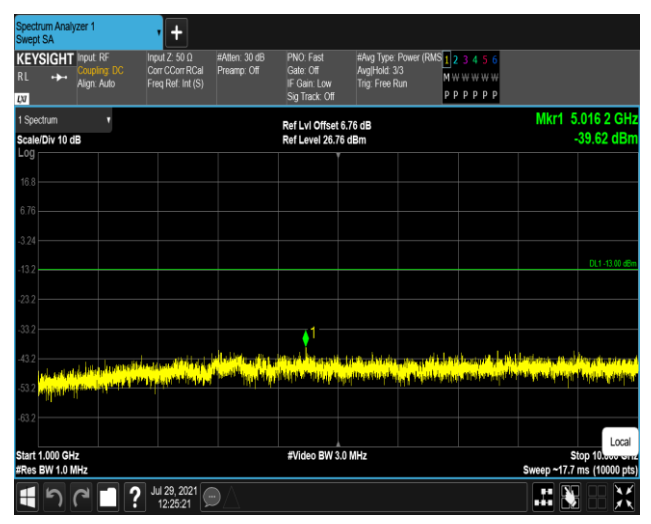

Band5-1.4MHz-16QAM-20407-1RB#0-Range2:1000~10000MHz