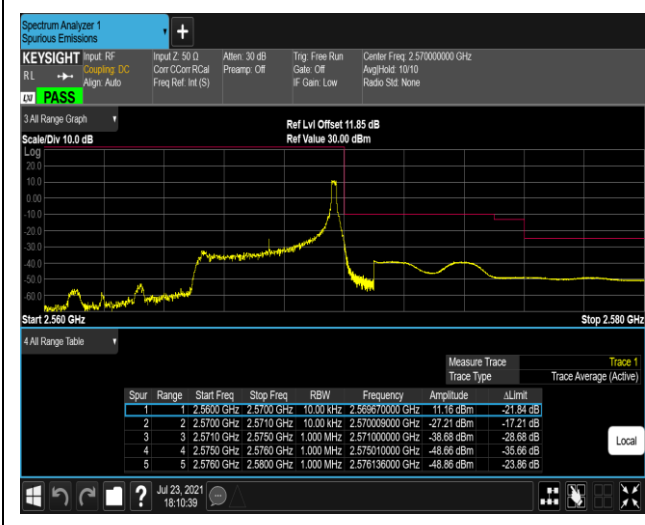

Band5-10MHz-16QAM-20600-50RB#0

Band7-5MHz-QPSK-20775-1RB#0

Band7-5MHz-QPSK-20775-1RB#24

Band7-5MHz-QPSK-20775-25RB#0

Band7-5MHz-QPSK-21425-1RB#0

Band7-5MHz-QPSK-21425-1RB#24

Band7-5MHz-QPSK-21425-25RB#0

Band7-5MHz-16QAM-20775-1RB#0