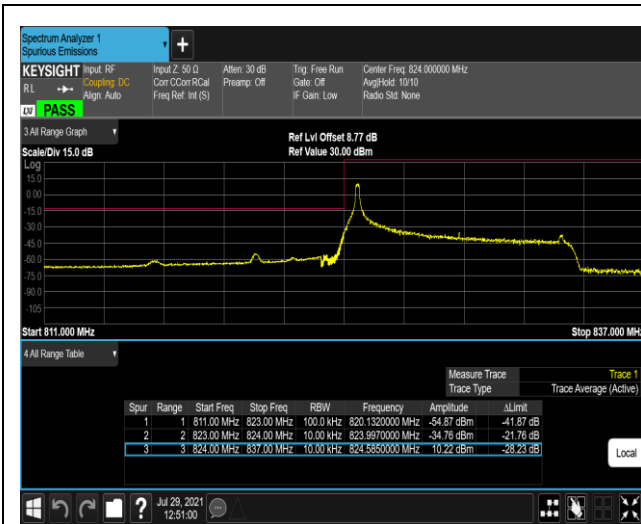

Band5-10MHz-16QAM-20450-1RB#0