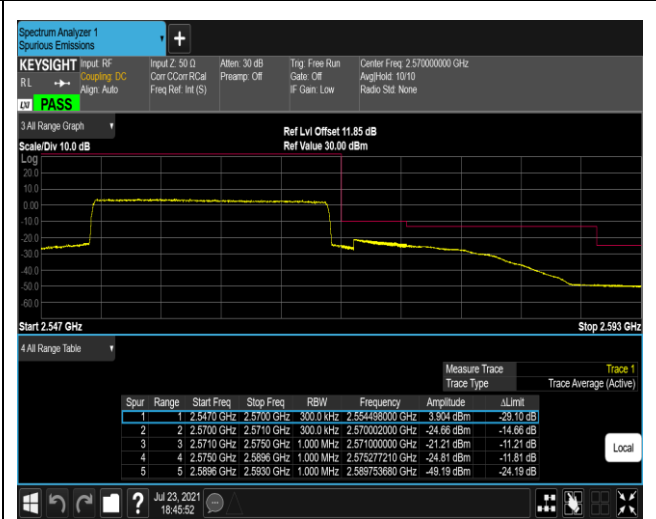

Band7-20MHz-QPSK-21350-100RB#0