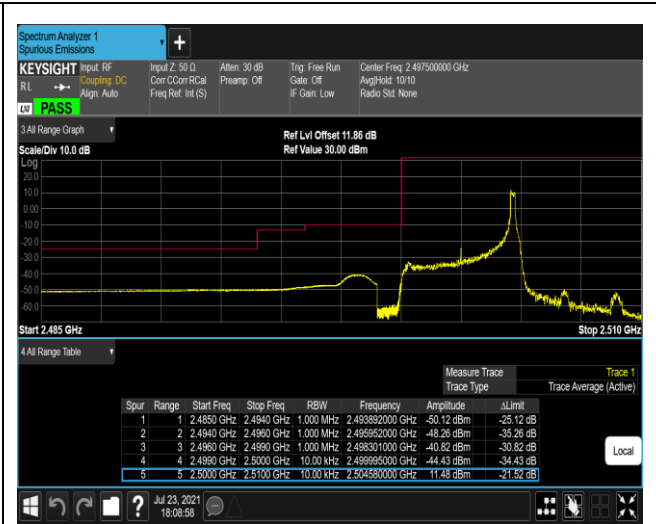

Band7-5MHz-QPSK-20775-1RB#24