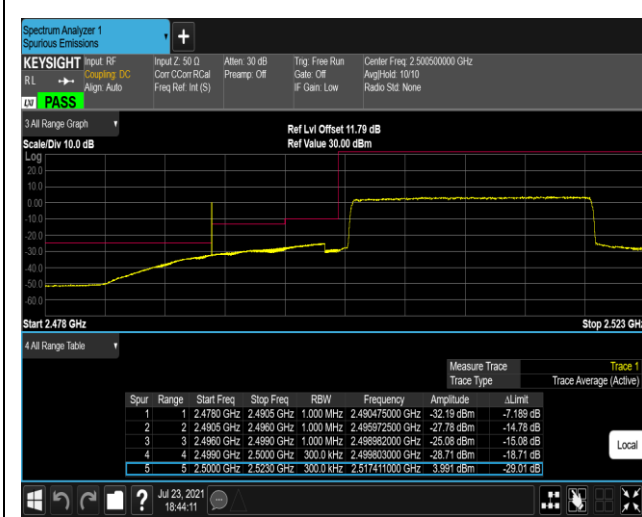

Band7-5MHz-16QAM-20775-1RB#24

Band7-5MHz-16QAM-20775-25RB#0

Band7-5MHz-16QAM-21425-1RB#0

Band7-5MHz-16QAM-21425-1RB#24

Band7-5MHz-16QAM-21425-25RB#0

Band7-20MHz-QPSK-20850-1RB#0

Band7-20MHz-QPSK-20850-1RB#99