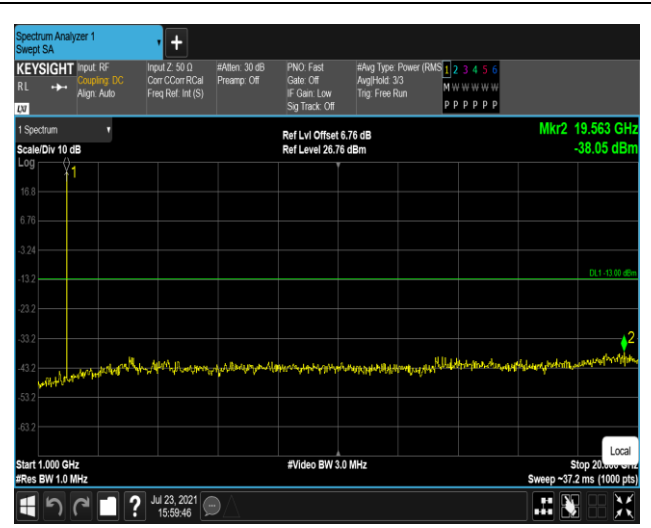

Band2-1.4MHz-QPSK-19193-1RB#0-Range2:1000~20000MHz