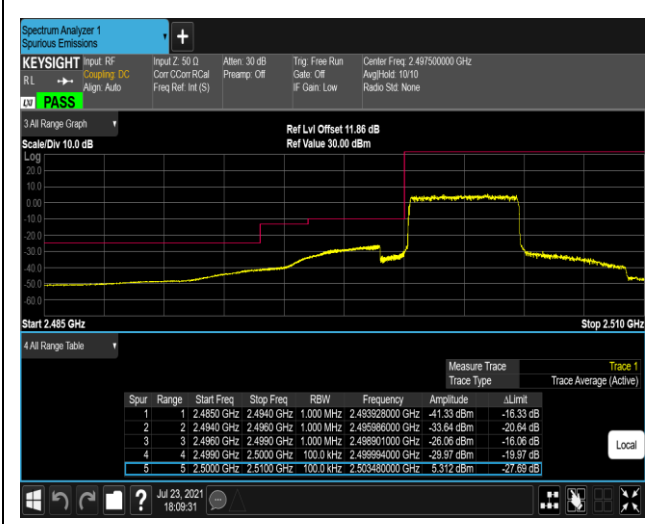

Band7-5MHz-QPSK-20775-25RB#0