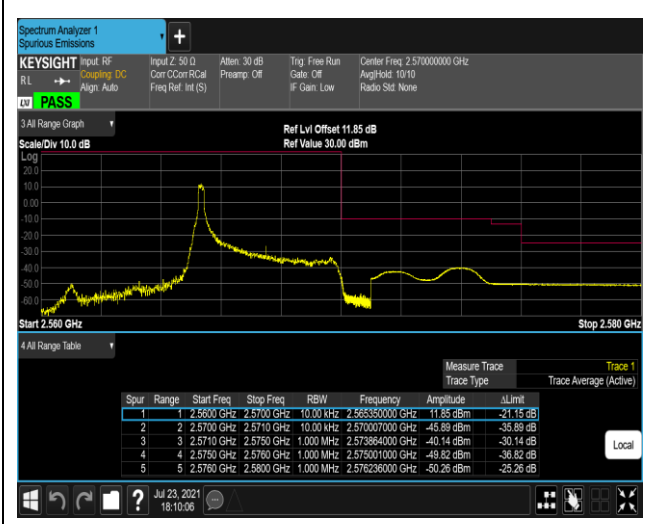

Band5-10MHz-16QAM-20600-50RB#0

Band7-5MHz-QPSK-20775-1RB#0

Band7-5MHz-QPSK-20775-1RB#24

Band7-5MHz-QPSK-20775-25RB#0

Band7-5MHz-QPSK-21425-1RB#0

Band7-5MHz-QPSK-21425-1RB#24

Band7-5MHz-QPSK-21425-25RB#0

Band7-5MHz-16QAM-20775-1RB#0