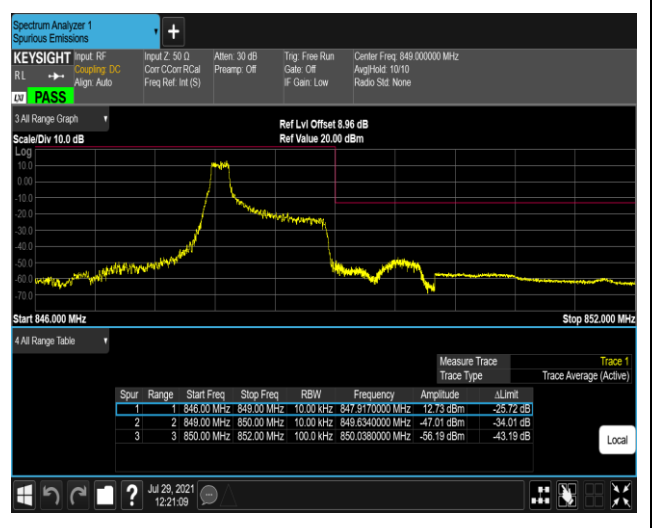

Band5-1.4MHz-QPSK-20643-1RB#0