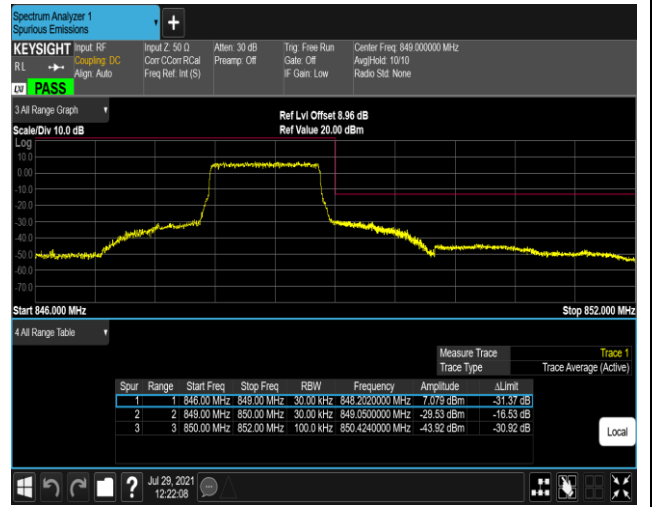

Band5-1.4MHz-QPSK-20643-6RB#0