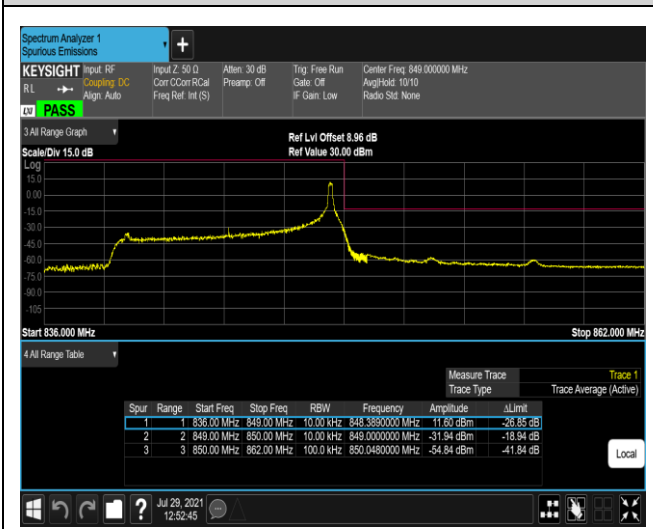

Band5-1.4MHz-16QAM-20643-1RB#0

Band5-1.4MHz-16QAM-20643-1RB#5

Band5-1.4MHz-16QAM-20643-6RB#0

Band5-10MHz-QPSK-20450-1RB#0

Band5-10MHz-QPSK-20450-1RB#49

Band5-10MHz-QPSK-20450-50RB#0

Band5-10MHz-QPSK-20600-1RB#0