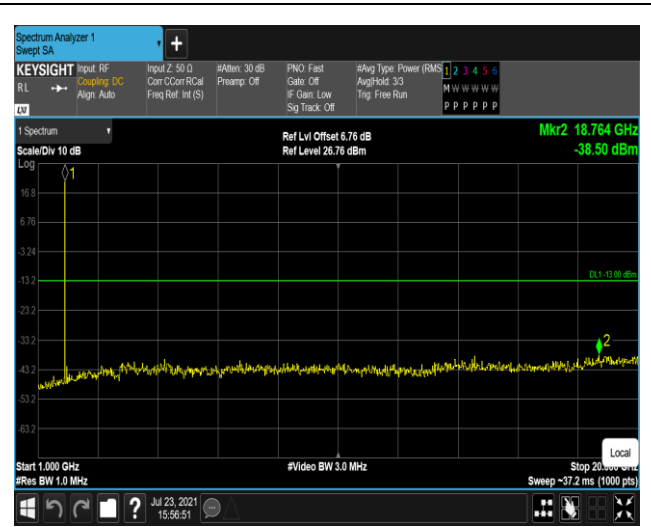

Band2-1.4MHz-QPSK-18607-1RB#0-Range2:1000~20000MHz