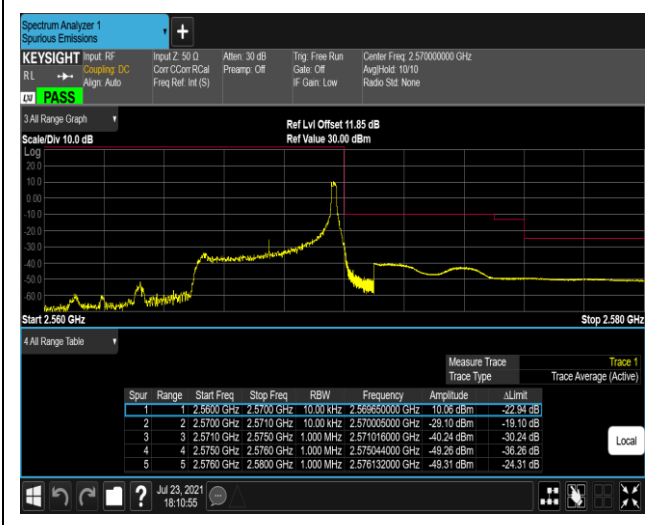

Band7-5MHz-16QAM-21425-1RB#24