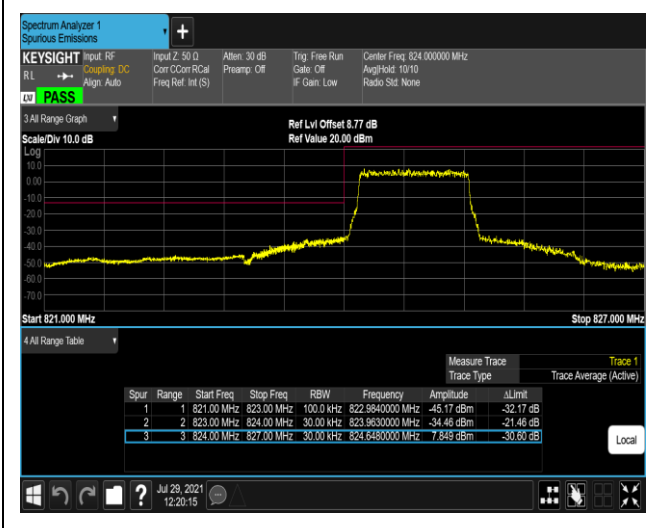

Band4-20MHz-16QAM-20050-1RB#99

Band4-20MHz-16QAM-20050-100RB#0

Band4-20MHz-16QAM-20300-1RB#0

Band4-20MHz-16QAM-20300-1RB#99

Band4-20MHz-16QAM-20300-100RB#0

Band5-1.4MHz-QPSK-20407-1RB#0

Band5-1.4MHz-QPSK-20407-1RB#5