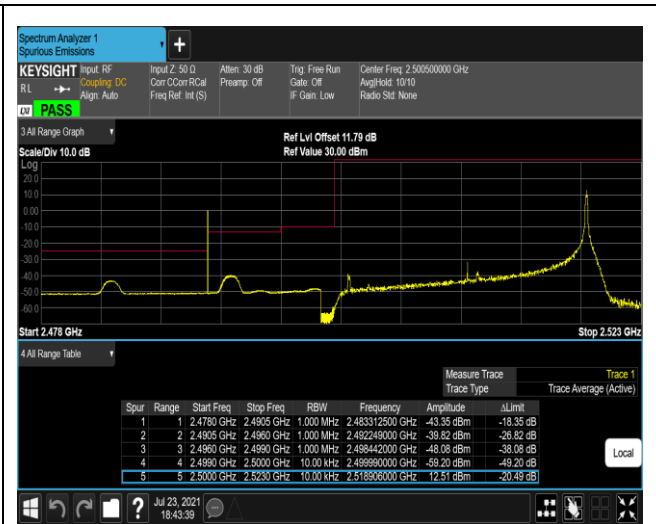

Band7-5MHz-16QAM-20775-1RB#24

Band7-5MHz-16QAM-20775-25RB#0

Band7-5MHz-16QAM-21425-1RB#0

Band7-5MHz-16QAM-21425-1RB#24

Band7-5MHz-16QAM-21425-25RB#0

Band7-20MHz-QPSK-20850-1RB#0

Band7-20MHz-QPSK-20850-1RB#99