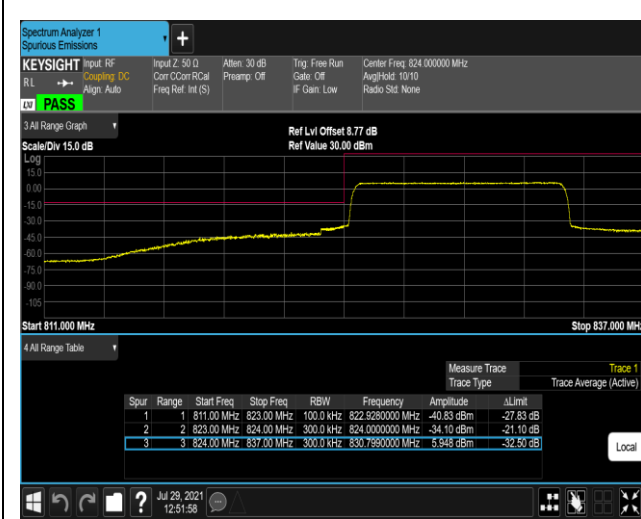

Band5-10MHz-QPSK-20600-1RB#49

Band5-10MHz-QPSK-20600-50RB#0

Band5-10MHz-16QAM-20450-1RB#0

Band5-10MHz-16QAM-20450-1RB#49

Band5-10MHz-16QAM-20450-50RB#0

Band5-10MHz-16QAM-20600-1RB#0

Band5-10MHz-16QAM-20600-1RB#49