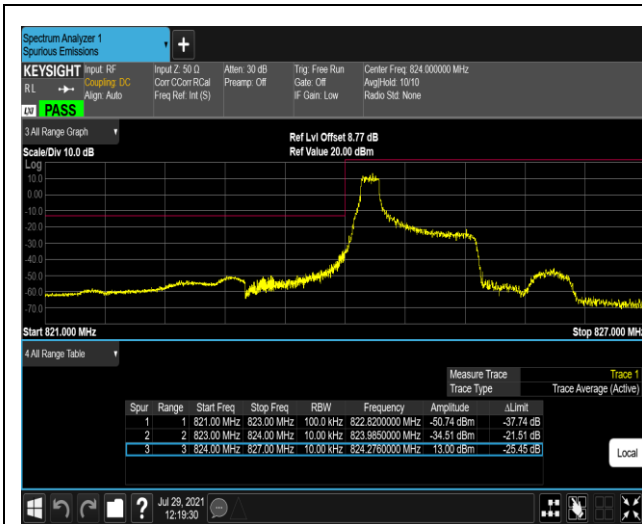

Band5-1.4MHz-QPSK-20407-6RB#0

Band5-1.4MHz-QPSK-20643-1RB#0

Band5-1.4MHz-QPSK-20643-1RB#5

Band5-1.4MHz-QPSK-20643-6RB#0

Band5-1.4MHz-16QAM-20407-1RB#0

Band5-1.4MHz-16QAM-20407-1RB#5

Band5-1.4MHz-16QAM-20407-6RB#0