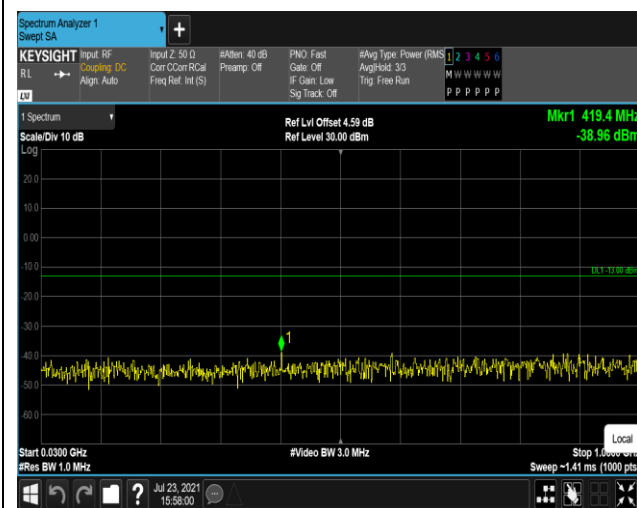

*Remark: All bandwidth and all modulation had been tested, but only the worst case data displayed in this report.*

Test Graphs

Band2-1.4MHz-QPSK-18607-1RB#0-Range1:30~1000MHz

Band2-1.4MHz-QPSK-18607-1RB#0-Range2:1000~20000MHz