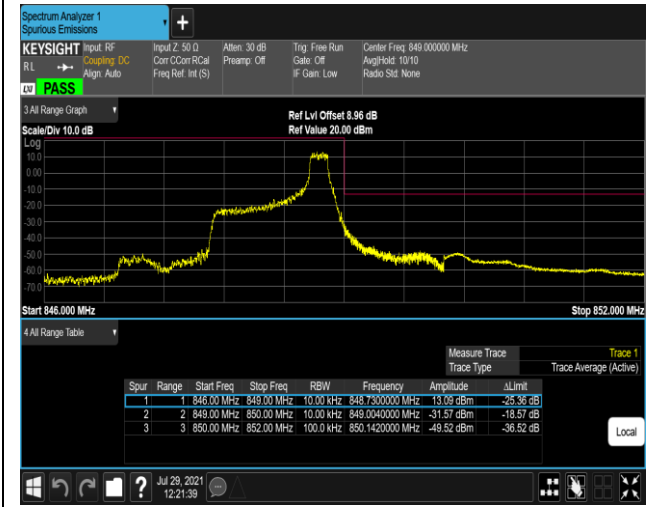

Band5-1.4MHz-QPSK-20643-1RB#5