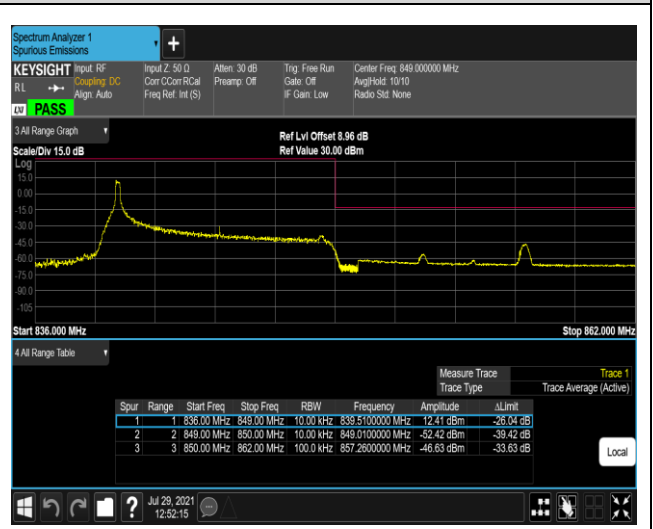

Band5-1.4MHz-16QAM-20643-1RB#0

Band5-1.4MHz-16QAM-20643-1RB#5

Band5-1.4MHz-16QAM-20643-6RB#0

Band5-10MHz-QPSK-20450-1RB#0

Band5-10MHz-QPSK-20450-1RB#49

Band5-10MHz-QPSK-20450-50RB#0

Band5-10MHz-QPSK-20600-1RB#0