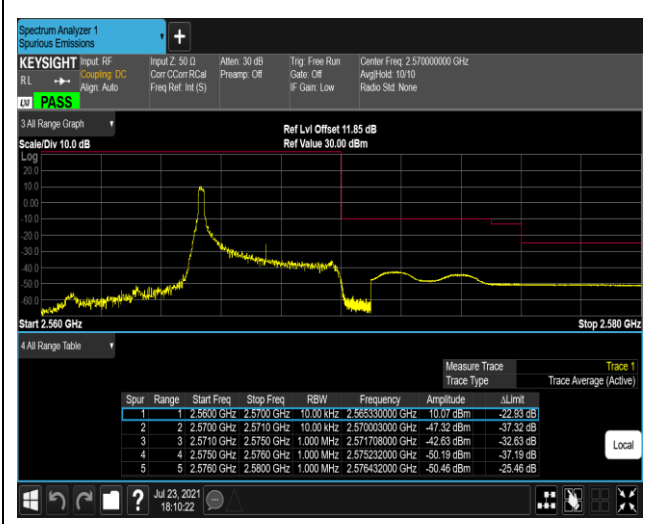

Band7-5MHz-16QAM-21425-1RB#0