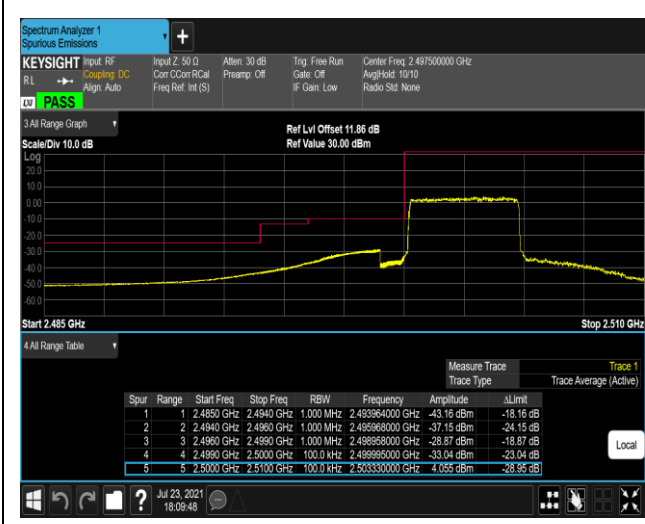

Band7-5MHz-16QAM-20775-25RB#0