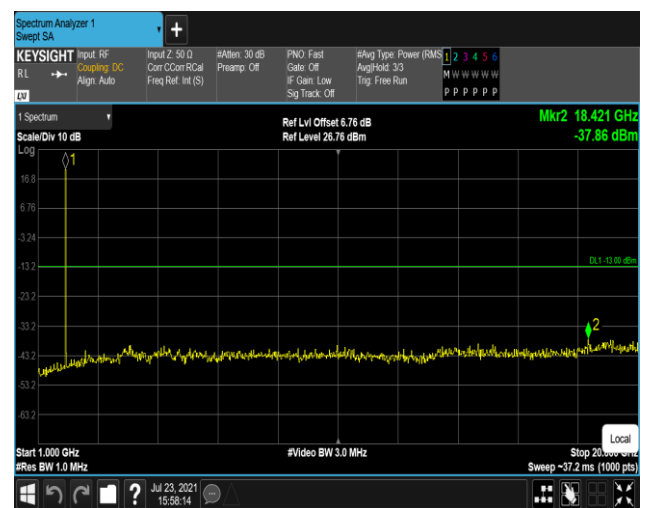

Band2-1.4MHz-QPSK-18900-1RB#0-Range2:1000~20000MHz