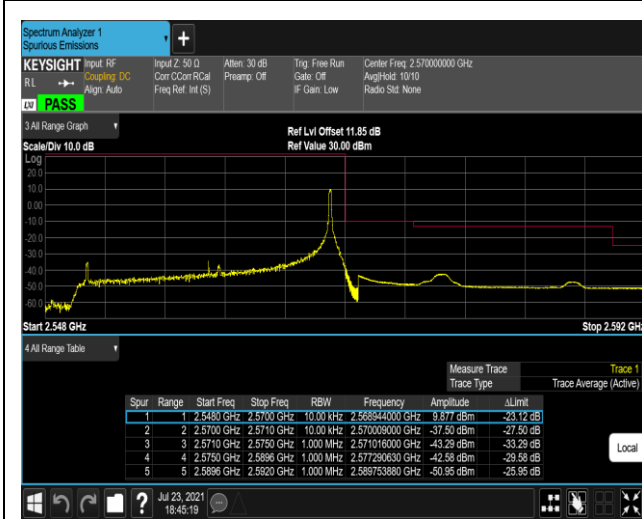

Band7-20MHz-QPSK-21350-1RB#99