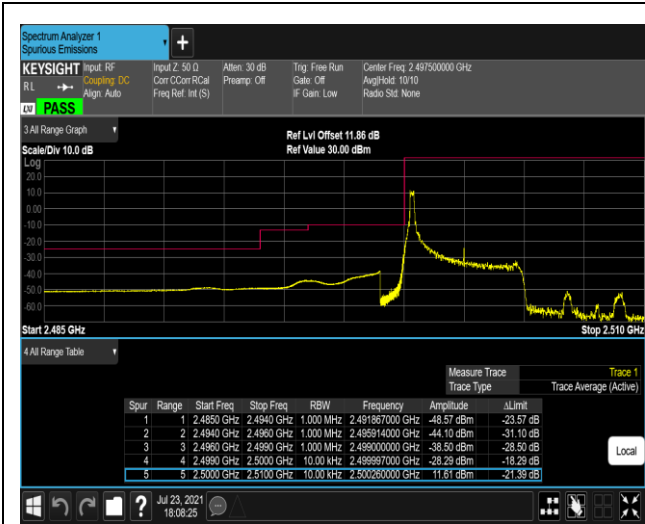

Band7-5MHz-QPSK-20775-1RB#0