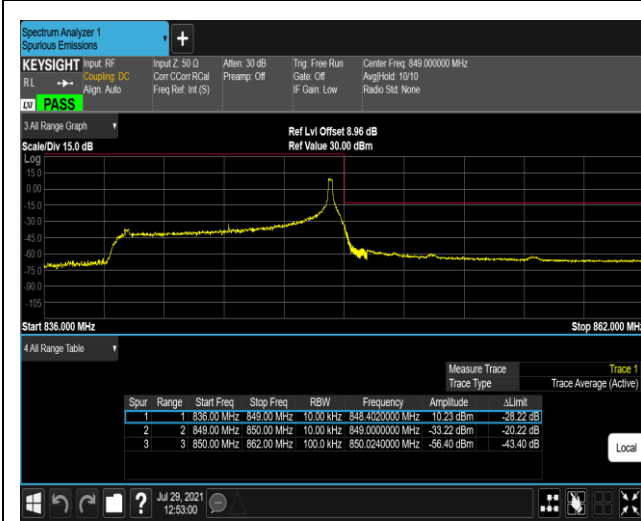

Band5-10MHz-QPSK-20600-1RB#49

Band5-10MHz-QPSK-20600-50RB#0

Band5-10MHz-16QAM-20450-1RB#0

Band5-10MHz-16QAM-20450-1RB#49

Band5-10MHz-16QAM-20450-50RB#0

Band5-10MHz-16QAM-20600-1RB#0

Band5-10MHz-16QAM-20600-1RB#49