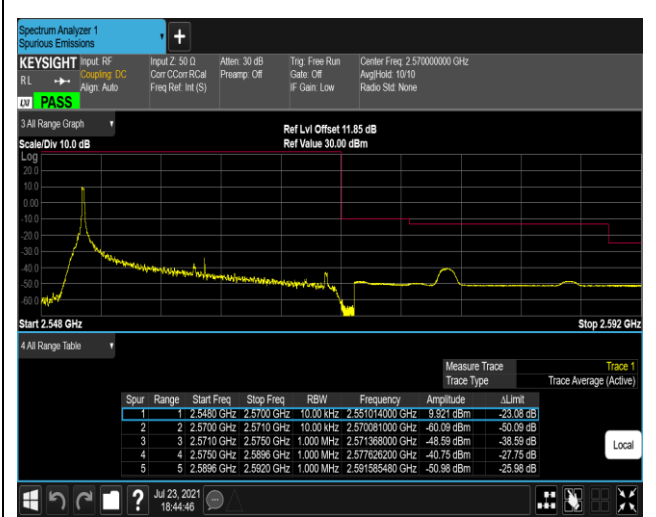

Band7-20MHz-QPSK-21350-1RB#0