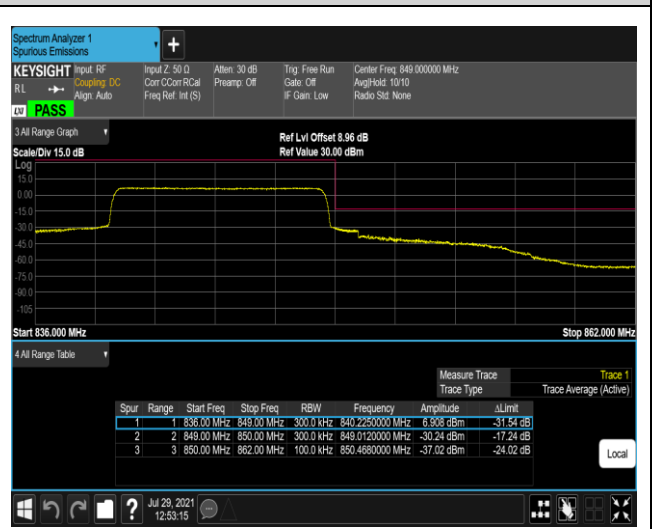

Band5-1.4MHz-16QAM-20643-1RB#0

Band5-1.4MHz-16QAM-20643-1RB#5

Band5-1.4MHz-16QAM-20643-6RB#0

Band5-10MHz-QPSK-20450-1RB#0

Band5-10MHz-QPSK-20450-1RB#49

Band5-10MHz-QPSK-20450-50RB#0

Band5-10MHz-QPSK-20600-1RB#0

Band5-10MHz-QPSK-20600-1RB#49

Band5-10MHz-QPSK-20600-50RB#0

Band5-10MHz-16QAM-20450-1RB#0

Band5-10MHz-16QAM-20450-1RB#49

Band5-10MHz-16QAM-20450-50RB#0

Band5-10MHz-16QAM-20600-1RB#0

Band5-10MHz-16QAM-20600-1RB#49