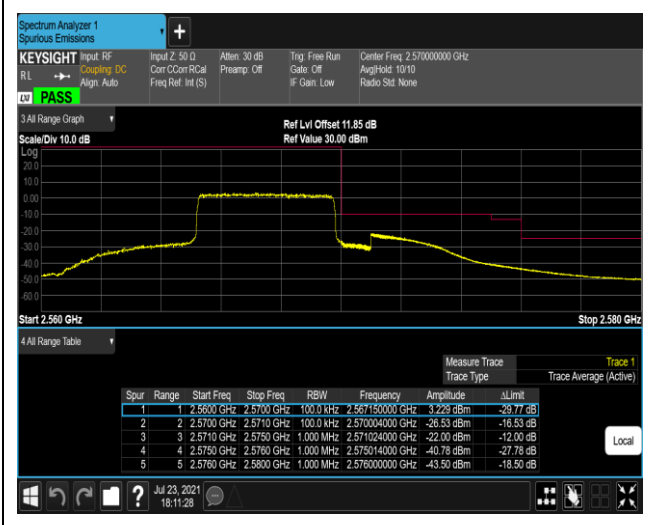

Band7-5MHz-16QAM-20775-1RB#24

Band7-5MHz-16QAM-20775-25RB#0

Band7-5MHz-16QAM-21425-1RB#0

Band7-5MHz-16QAM-21425-1RB#24

Band7-5MHz-16QAM-21425-25RB#0

Band7-20MHz-QPSK-20850-1RB#0

Band7-20MHz-QPSK-20850-1RB#99