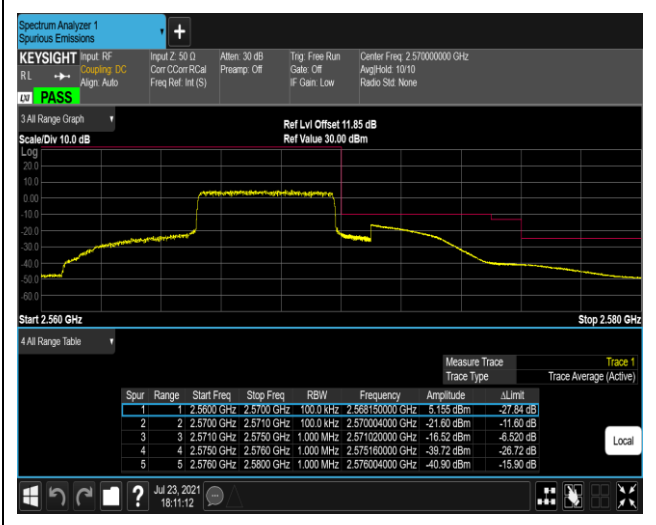

Band5-10MHz-16QAM-20600-50RB#0

Band7-5MHz-QPSK-20775-1RB#0

Band7-5MHz-QPSK-20775-1RB#24

Band7-5MHz-QPSK-20775-25RB#0

Band7-5MHz-QPSK-21425-1RB#0

Band7-5MHz-QPSK-21425-1RB#24

Band7-5MHz-QPSK-21425-25RB#0

Band7-5MHz-16QAM-20775-1RB#0