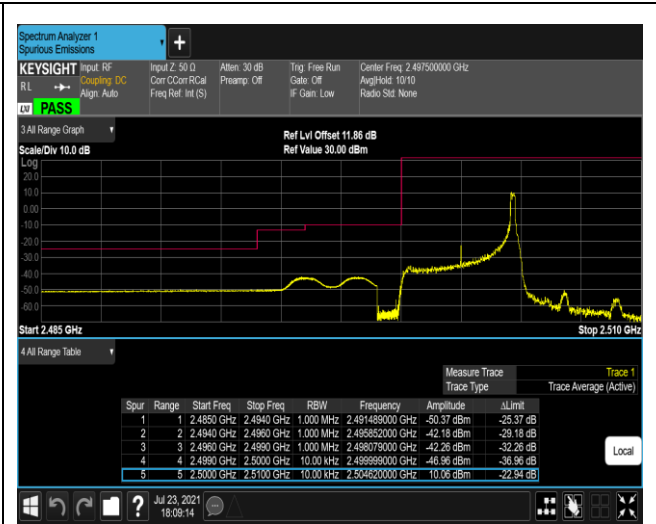

Band5-10MHz-16QAM-20600-50RB#0

Band7-5MHz-QPSK-20775-1RB#0

Band7-5MHz-QPSK-20775-1RB#24

Band7-5MHz-QPSK-20775-25RB#0

Band7-5MHz-QPSK-21425-1RB#0

Band7-5MHz-QPSK-21425-1RB#24

Band7-5MHz-QPSK-21425-25RB#0

Band7-5MHz-16QAM-20775-1RB#0