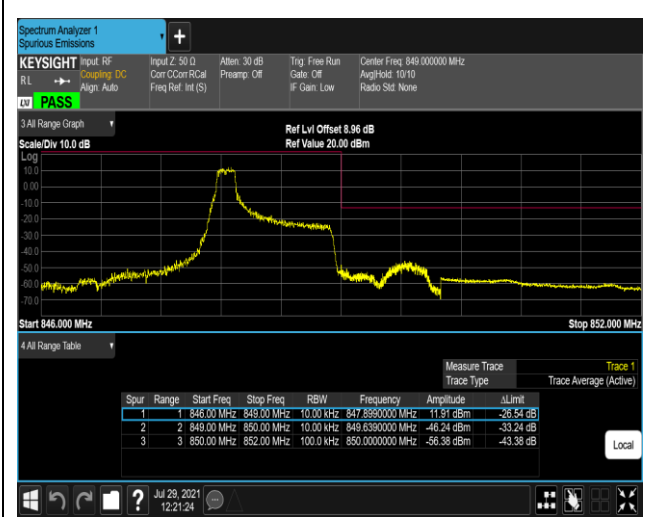

Band5-1.4MHz-QPSK-20407-6RB#0

Band5-1.4MHz-QPSK-20643-1RB#0

Band5-1.4MHz-QPSK-20643-1RB#5

Band5-1.4MHz-QPSK-20643-6RB#0

Band5-1.4MHz-16QAM-20407-1RB#0

Band5-1.4MHz-16QAM-20407-1RB#5

Band5-1.4MHz-16QAM-20407-6RB#0