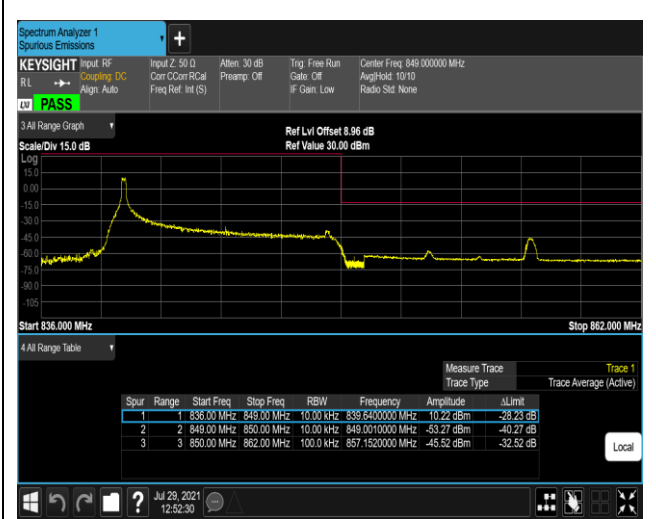

Band5-10MHz-QPSK-20600-1RB#49

Band5-10MHz-QPSK-20600-50RB#0

Band5-10MHz-16QAM-20450-1RB#0

Band5-10MHz-16QAM-20450-1RB#49

Band5-10MHz-16QAM-20450-50RB#0

Band5-10MHz-16QAM-20600-1RB#0

Band5-10MHz-16QAM-20600-1RB#49