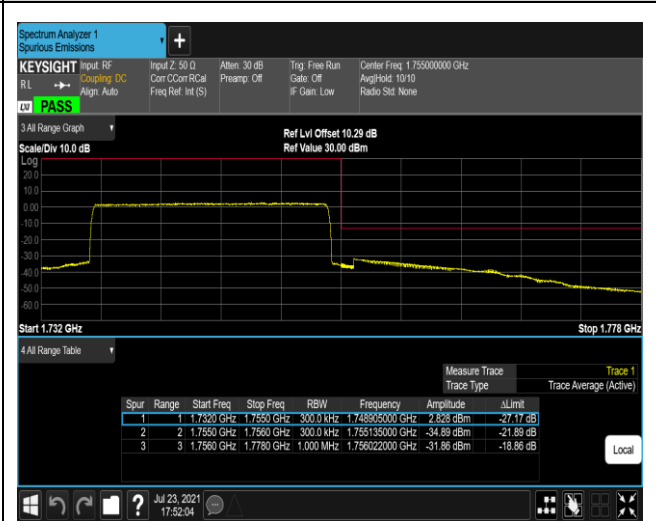

Band4-20MHz-16QAM-20050-1RB#99

Band4-20MHz-16QAM-20050-100RB#0

Band4-20MHz-16QAM-20300-1RB#0

Band4-20MHz-16QAM-20300-1RB#99

Band4-20MHz-16QAM-20300-100RB#0

Band5-1.4MHz-QPSK-20407-1RB#0

Band5-1.4MHz-QPSK-20407-1RB#5