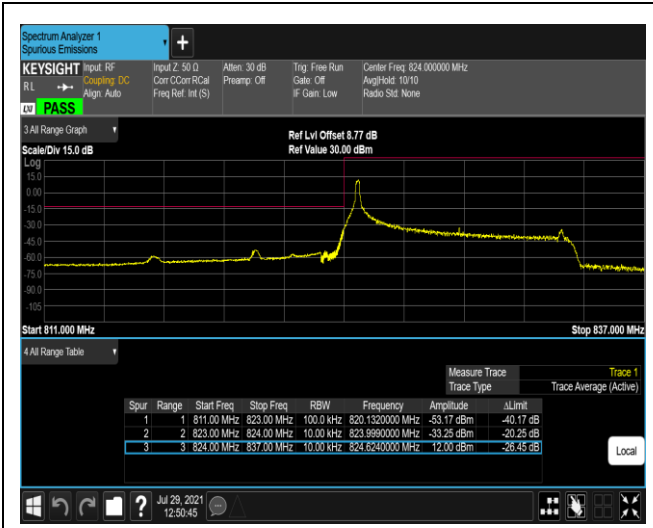

Band5-10MHz-QPSK-20450-1RB#0