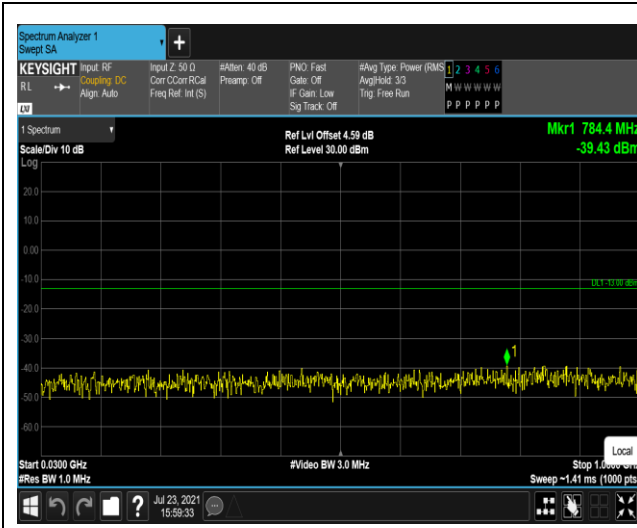

Band2-1.4MHz-QPSK-19193-1RB#0-Range1:30~1000MHz