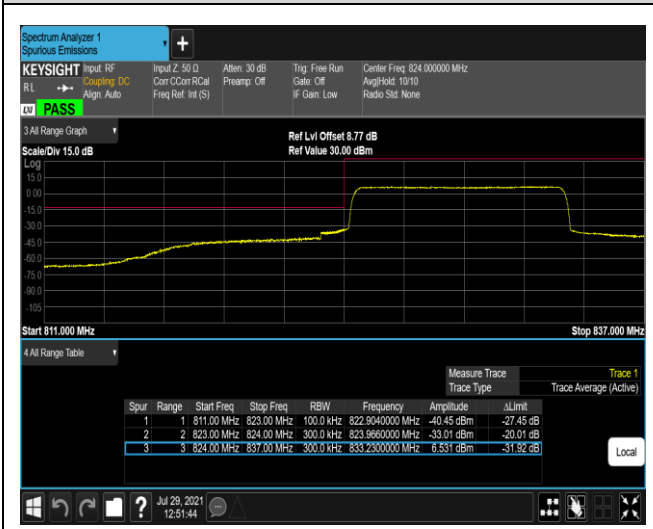

Band5-1.4MHz-16QAM-20643-1RB#0

Band5-1.4MHz-16QAM-20643-1RB#5

Band5-1.4MHz-16QAM-20643-6RB#0

Band5-10MHz-QPSK-20450-1RB#0

Band5-10MHz-QPSK-20450-1RB#49

Band5-10MHz-QPSK-20450-50RB#0

Band5-10MHz-QPSK-20600-1RB#0