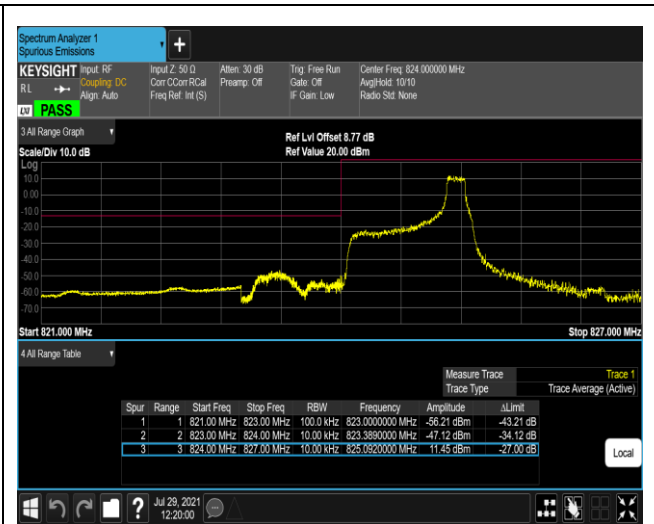

Band5-1.4MHz-QPSK-20407-6RB#0

Band5-1.4MHz-QPSK-20643-1RB#0

Band5-1.4MHz-QPSK-20643-1RB#5

Band5-1.4MHz-QPSK-20643-6RB#0

Band5-1.4MHz-16QAM-20407-1RB#0

Band5-1.4MHz-16QAM-20407-1RB#5

Band5-1.4MHz-16QAM-20407-6RB#0