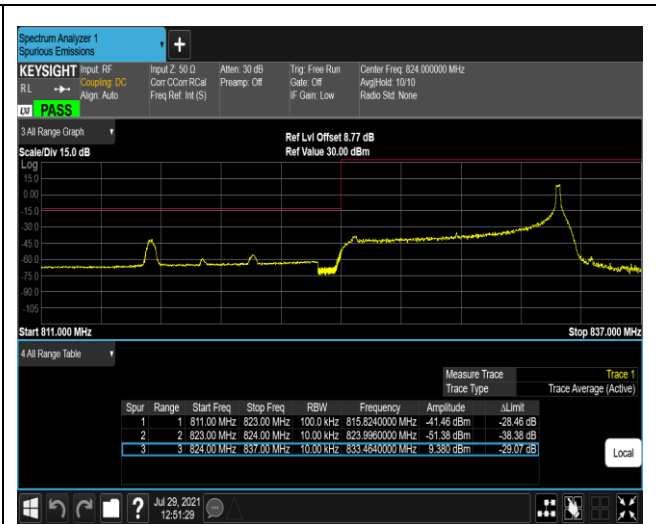

Band5-10MHz-16QAM-20450-1RB#49