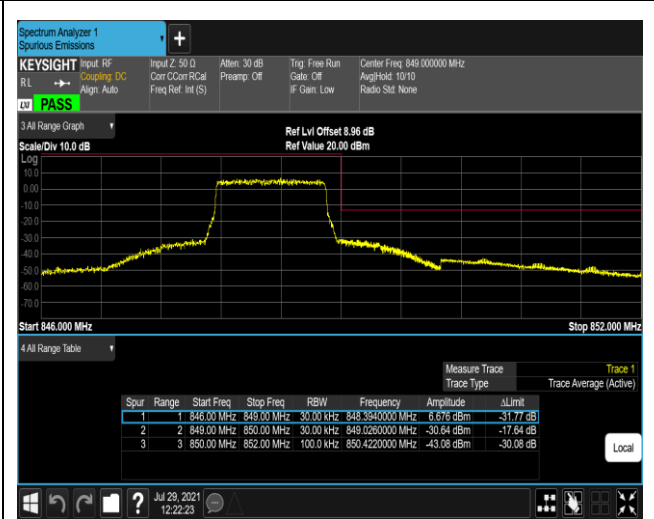

Band5-1.4MHz-16QAM-20643-6RB#0