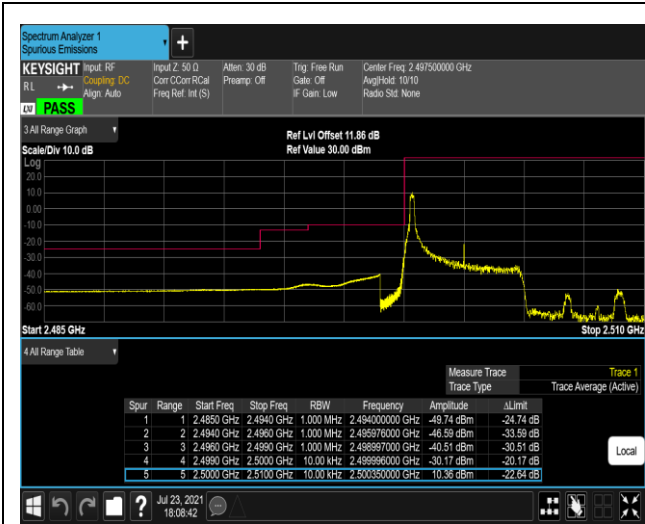

Band5-10MHz-16QAM-20600-50RB#0

Band7-5MHz-QPSK-20775-1RB#0

Band7-5MHz-QPSK-20775-1RB#24

Band7-5MHz-QPSK-20775-25RB#0

Band7-5MHz-QPSK-21425-1RB#0

Band7-5MHz-QPSK-21425-1RB#24

Band7-5MHz-QPSK-21425-25RB#0

Band7-5MHz-16QAM-20775-1RB#0