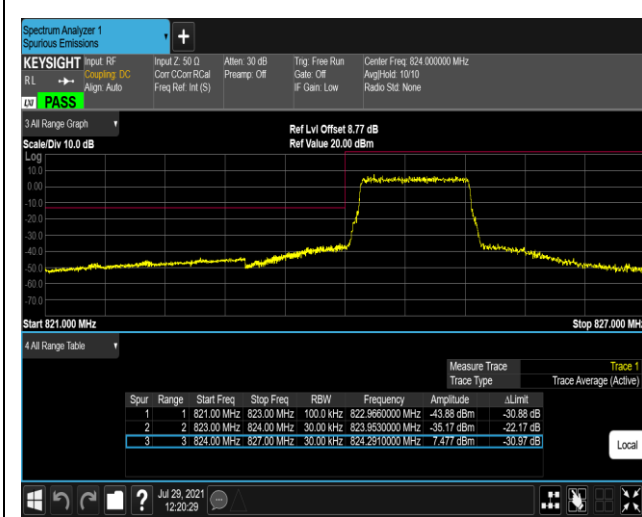

Band5-1.4MHz-QPSK-20407-6RB#0

Band5-1.4MHz-QPSK-20643-1RB#0

Band5-1.4MHz-QPSK-20643-1RB#5

Band5-1.4MHz-QPSK-20643-6RB#0

Band5-1.4MHz-16QAM-20407-1RB#0

Band5-1.4MHz-16QAM-20407-1RB#5

Band5-1.4MHz-16QAM-20407-6RB#0

Band5-1.4MHz-16QAM-20643-1RB#0

Band5-1.4MHz-16QAM-20643-1RB#5

Band5-1.4MHz-16QAM-20643-6RB#0

Band5-10MHz-QPSK-20450-1RB#0

Band5-10MHz-QPSK-20450-1RB#49

Band5-10MHz-QPSK-20450-50RB#0

Band5-10MHz-QPSK-20600-1RB#0