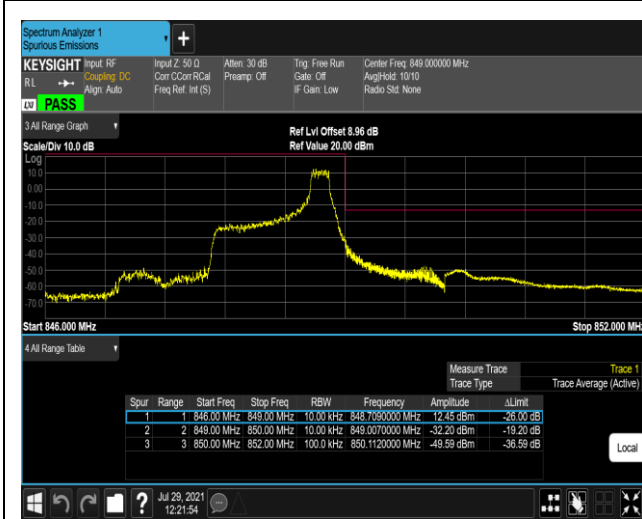

Band5-1.4MHz-16QAM-20643-1RB#5