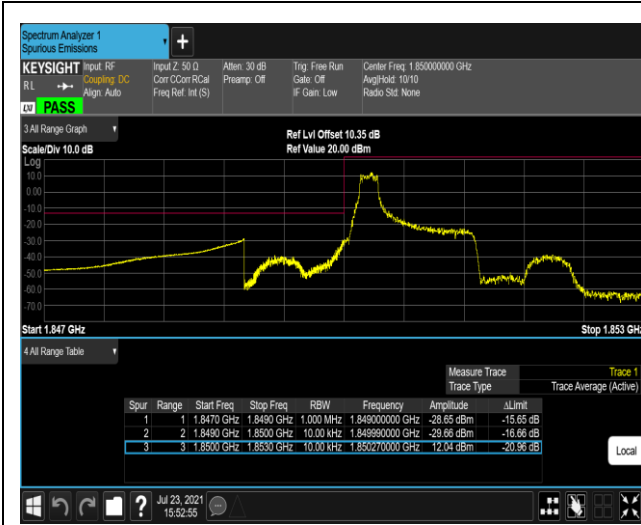

Test Graphs

Band2-1.4MHz-QPSK-18607-1RB#0