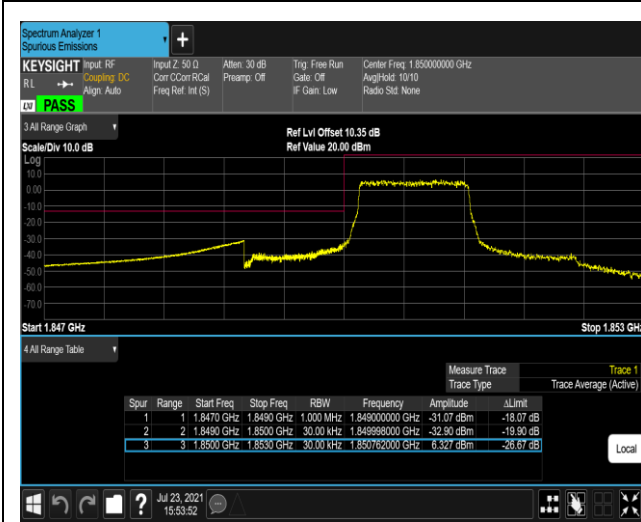

Remark: All bandwidth and all modulation had been tested, but only the worst case data displayed in this report.

Test Graphs

Band2-1.4MHz-QPSK-18607-1RB#0

Band2-1.4MHz-QPSK-18607-1RB#5

Band2-1.4MHz-QPSK-18607-6RB#0