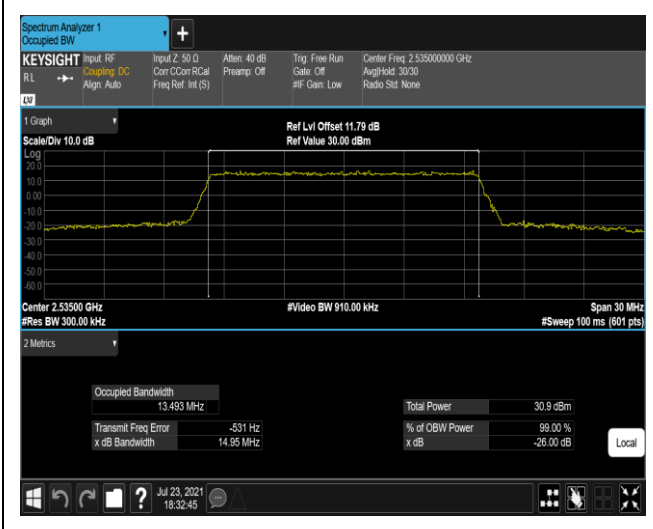

Band7-15MHz-16QAM-21100-75RB#0