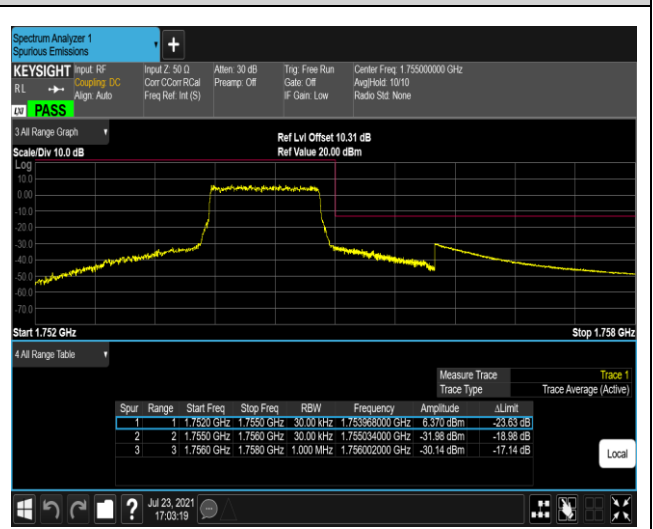

Band4-1.4MHz-16QAM-19957-1RB#5

Band4-1.4MHz-16QAM-19957-6RB#0

Band4-1.4MHz-16QAM-20393-1RB#0

Band4-1.4MHz-16QAM-20393-1RB#5

Band4-1.4MHz-16QAM-20393-6RB#0