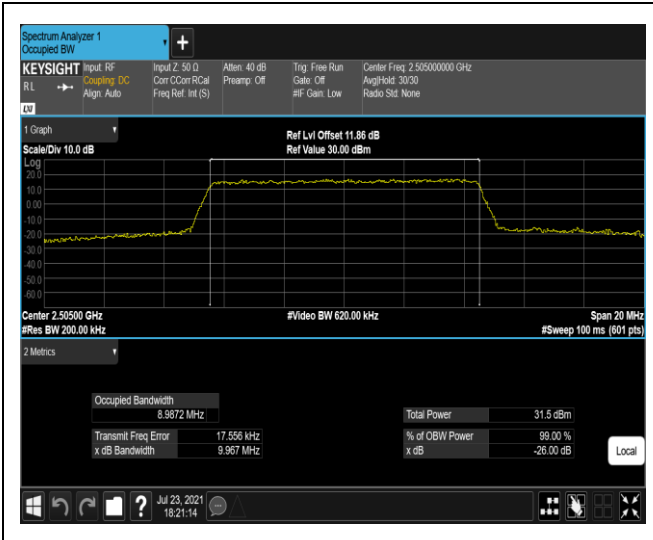

Band7-10MHz-QPSK-20800-50RB#0