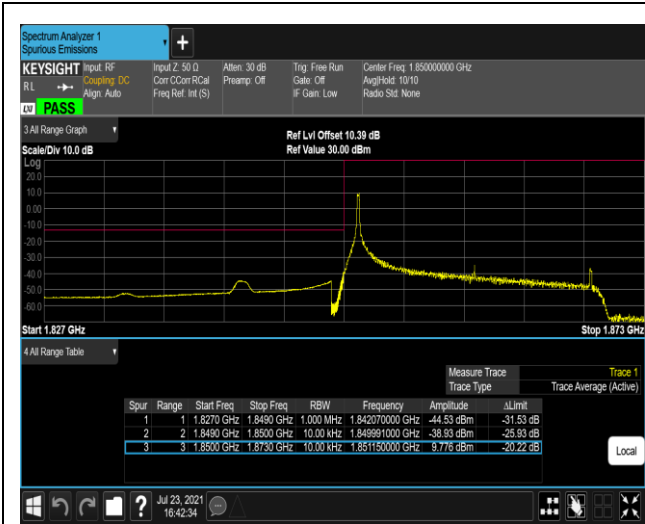

Band2-20MHz-QPSK-18700-1RB#0