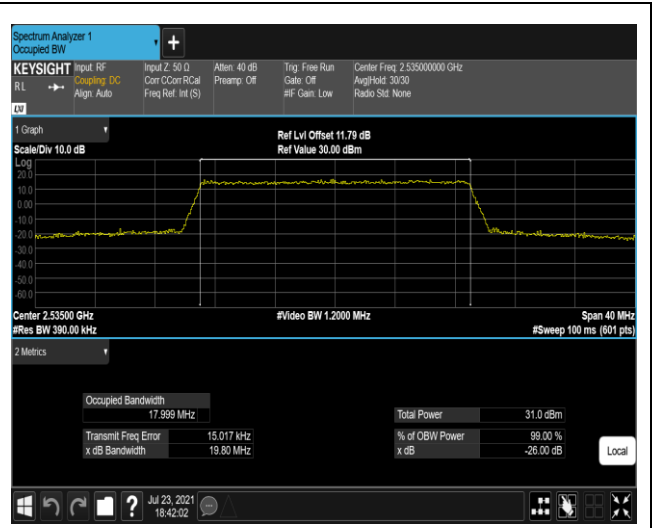

Band7-20MHz-QPSK-21100-100RB#0

Band7-20MHz-QPSK-21350-100RB#0

Band7-20MHz-16QAM-20850-100RB#0

Band7-20MHz-16QAM-21100-100RB#0

Band7-20MHz-16QAM-21350-100RB#0

Appendix D: Band Edge

Test Result (worst case)

Band	Bandwidth	Modulation	Channel	RB Config.	Result (dBm)	Verdict
Band2	1.4MHz	QPSK	18607	1RB#0	-28.65,-29.66	PASS
Band2	1.4MHz	QPSK	18607	1RB#5	-28.93,-37.93	PASS
Band2	1.4MHz	QPSK	18607	6RB#0	-31.07,-32.90	PASS
Band2	1.4MHz	QPSK	19193	1RB#0	-37.91,-28.90	PASS
Band2	1.4MHz	QPSK	19193	1RB#5	-24.72,-28.38	PASS
Band2	1.4MHz	QPSK	19193	6RB#0	-27.49,-28.89	PASS
Band2	1.4MHz	16QAM	18607	1RB#0	-31.52,-33.77	PASS
Band2	1.4MHz	16QAM	18607	1RB#5	-32.40,-40.31	PASS
Band2	1.4MHz	16QAM	18607	6RB#0	-32.02,-32.67	PASS
Band2	1.4MHz	16QAM	19193	1RB#0	-41.22,-32.23	PASS
Band2	1.4MHz	16QAM	19193	1RB#5	-30.47,-31.66	PASS
Band2	1.4MHz	16QAM	19193	6RB#0	-28.79,-30.61	PASS
Band2	20MHz	QPSK	18700	1RB#0	-44.53,-38.93	PASS
Band2	20MHz	QPSK	18700	1RB#99	-38.29,-59.05	PASS
Band2	20MHz	QPSK	18700	100RB#0	-36.51,-39.46	PASS
Band2	20MHz	QPSK	19100	1RB#0	-59.41,-49.92	PASS
Band2	20MHz	QPSK	19100	1RB#99	-35.89,-44.38	PASS
Band2	20MHz	QPSK	19100	100RB#0	-34.12,-30.95	PASS
Band2	20MHz	16QAM	18700	1RB#0	-45.74,-39.38	PASS
Band2	20MHz	16QAM	18700	1RB#99	-41.19,-59.62	PASS
Band2	20MHz	16QAM	18700	100RB#0	-36.59,-39.73	PASS
Band2	20MHz	16QAM	19100	1RB#0	-58.35,-50.61	PASS
Band2	20MHz	16QAM	19100	1RB#99	-38.20,-45.19	PASS
Band2	20MHz	16QAM	19100	100RB#0	-35.36,-32.53	PASS
Band4	1.4MHz	QPSK	19957	1RB#0	-28.51,-26.86	PASS
Band4	1.4MHz	QPSK	19957	1RB#5	-27.59,-36.62	PASS
Band4	1.4MHz	QPSK	19957	6RB#0	-26.57,-29.83	PASS
Band4	1.4MHz	QPSK	20393	1RB#0	-35.97,-27.66	PASS
Band4	1.4MHz	QPSK	20393	1RB#5	-27.51,-30.11	PASS
Band4	1.4MHz	QPSK	20393	6RB#0	-32.02,-28.53	PASS
Band4	1.4MHz	16QAM	19957	1RB#0	-28.87,-26.24	PASS
Band4	1.4MHz	16QAM	19957	1RB#5	-28.32,-34.76	PASS
Band4	1.4MHz	16QAM	19957	6RB#0	-27.65,-29.73	PASS
Band4	1.4MHz	16QAM	20393	1RB#0	-36.70,-29.52	PASS
Band4	1.4MHz	16QAM	20393	1RB#5	-29.28,-31.15	PASS
Band4	1.4MHz	16QAM	20393	6RB#0	-31.98,-30.14	PASS