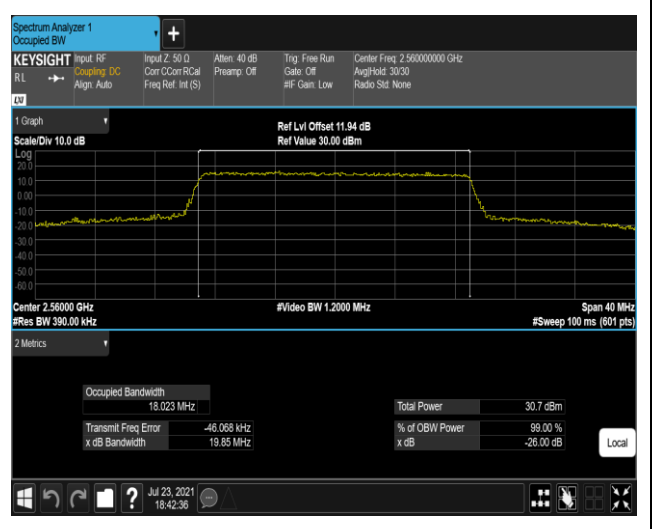

Band7-20MHz-QPSK-21100-100RB#0

Band7-20MHz-QPSK-21350-100RB#0

Band7-20MHz-16QAM-20850-100RB#0

Band7-20MHz-16QAM-21100-100RB#0

Band7-20MHz-16QAM-21350-100RB#0

Appendix D: Band Edge

Test Result (worst case)

Band	Bandwidth	Modulation	Channel	RB Config.	Result (dBm)	Verdict
Band2	1.4MHz	QPSK	18607	1RB#0	-28.65,-29.66	PASS
Band2	1.4MHz	QPSK	18607	1RB#5	-28.93,-37.93	PASS
Band2	1.4MHz	QPSK	18607	6RB#0	-31.07,-32.90	PASS
Band2	1.4MHz	QPSK	19193	1RB#0	-37.91,-28.90	PASS
Band2	1.4MHz	QPSK	19193	1RB#5	-24.72,-28.38	PASS
Band2	1.4MHz	QPSK	19193	6RB#0	-27.49,-28.89	PASS
Band2	1.4MHz	16QAM	18607	1RB#0	-31.52,-33.77	PASS
Band2	1.4MHz	16QAM	18607	1RB#5	-32.40,-40.31	PASS
Band2	1.4MHz	16QAM	18607	6RB#0	-32.02,-32.67	PASS
Band2	1.4MHz	16QAM	19193	1RB#0	-41.22,-32.23	PASS
Band2	1.4MHz	16QAM	19193	1RB#5	-30.47,-31.66	PASS
Band2	1.4MHz	16QAM	19193	6RB#0	-28.79,-30.61	PASS
Band2	20MHz	QPSK	18700	1RB#0	-44.53,-38.93	PASS
Band2	20MHz	QPSK	18700	1RB#99	-38.29,-59.05	PASS
Band2	20MHz	QPSK	18700	100RB#0	-36.51,-39.46	PASS
Band2	20MHz	QPSK	19100	1RB#0	-59.41,-49.92	PASS
Band2	20MHz	QPSK	19100	1RB#99	-35.89,-44.38	PASS
Band2	20MHz	QPSK	19100	100RB#0	-34.12,-30.95	PASS
Band2	20MHz	16QAM	18700	1RB#0	-45.74,-39.38	PASS
Band2	20MHz	16QAM	18700	1RB#99	-41.19,-59.62	PASS
Band2	20MHz	16QAM	18700	100RB#0	-36.59,-39.73	PASS
Band2	20MHz	16QAM	19100	1RB#0	-58.35,-50.61	PASS
Band2	20MHz	16QAM	19100	1RB#99	-38.20,-45.19	PASS
Band2	20MHz	16QAM	19100	100RB#0	-35.36,-32.53	PASS
Band4	1.4MHz	QPSK	19957	1RB#0	-28.51,-26.86	PASS
Band4	1.4MHz	QPSK	19957	1RB#5	-27.59,-36.62	PASS
Band4	1.4MHz	QPSK	19957	6RB#0	-26.57,-29.83	PASS
Band4	1.4MHz	QPSK	20393	1RB#0	-35.97,-27.66	PASS
Band4	1.4MHz	QPSK	20393	1RB#5	-27.51,-30.11	PASS
Band4	1.4MHz	QPSK	20393	6RB#0	-32.02,-28.53	PASS
Band4	1.4MHz	16QAM	19957	1RB#0	-28.87,-26.24	PASS
Band4	1.4MHz	16QAM	19957	1RB#5	-28.32,-34.76	PASS
Band4	1.4MHz	16QAM	19957	6RB#0	-27.65,-29.73	PASS
Band4	1.4MHz	16QAM	20393	1RB#0	-36.70,-29.52	PASS
Band4	1.4MHz	16QAM	20393	1RB#5	-29.28,-31.15	PASS
Band4	1.4MHz	16QAM	20393	6RB#0	-31.98,-30.14	PASS