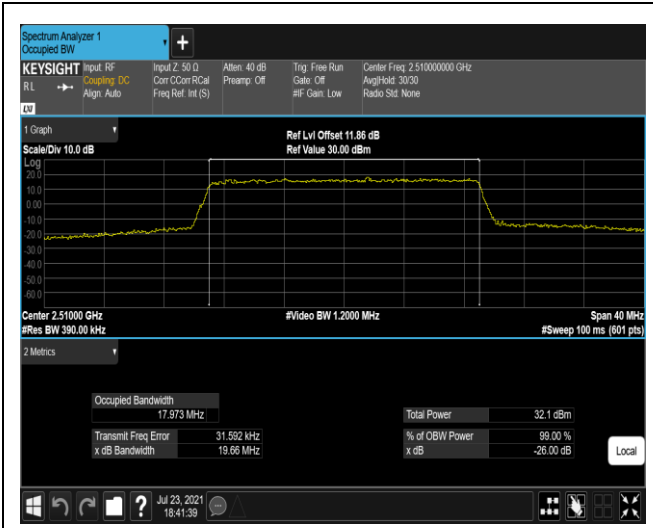

Band7-20MHz-QPSK-20850-100RB#0