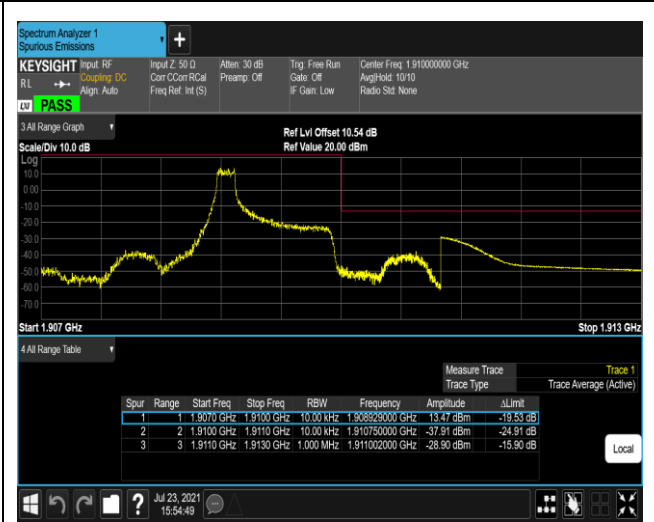

Remark: All bandwidth and all modulation had been tested, but only the worst case data displayed in this report.

Test Graphs

Band2-1.4MHz-QPSK-18607-1RB#0

Band2-1.4MHz-QPSK-18607-1RB#5

Band2-1.4MHz-QPSK-18607-6RB#0