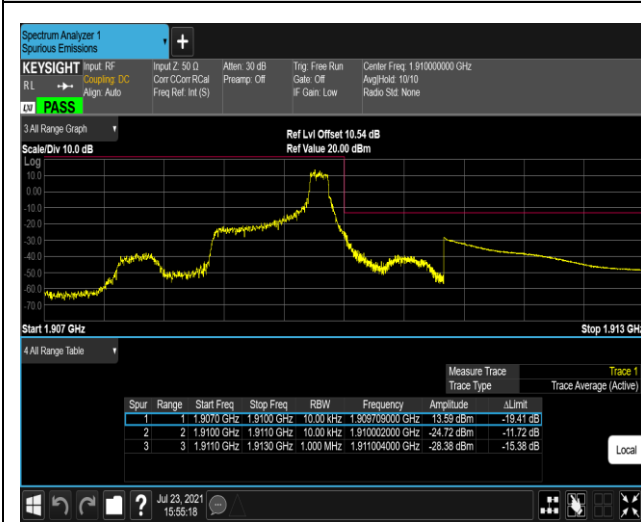

Band2-1.4MHz-QPSK-19193-1RB#5