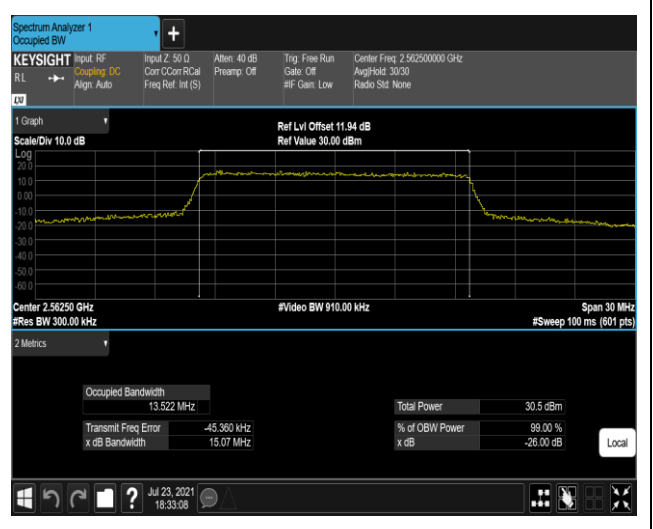

Band7-15MHz-16QAM-21375-75RB#0