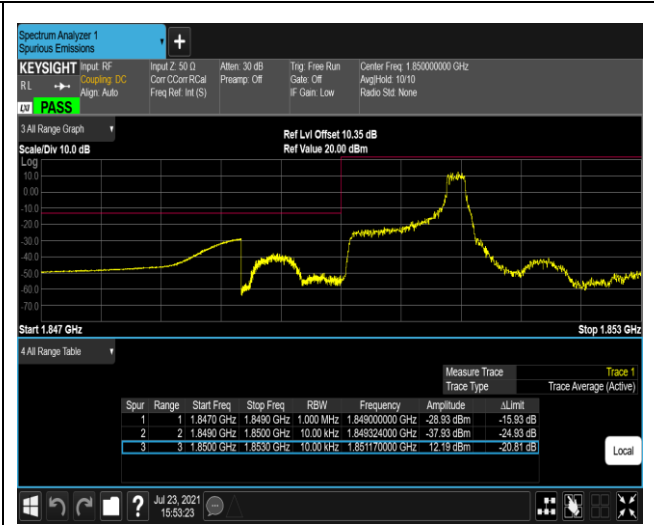

Band2-1.4MHz-QPSK-18607-1RB#5