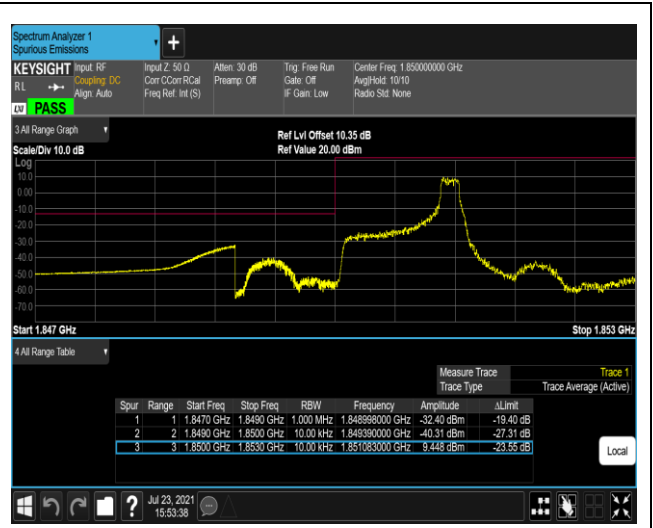

Remark: All bandwidth and all modulation had been tested, but only the worst case data displayed in this report.

Test Graphs

Band2-1.4MHz-QPSK-18607-1RB#0

Band2-1.4MHz-QPSK-18607-1RB#5

Band2-1.4MHz-QPSK-18607-6RB#0

Band2-1.4MHz-QPSK-19193-1RB#0

Band2-1.4MHz-QPSK-19193-1RB#5

Band2-1.4MHz-QPSK-19193-6RB#0

Band2-1.4MHz-16QAM-18607-1RB#0

Band2-1.4MHz-16QAM-18607-1RB#5

Band2-1.4MHz-16QAM-18607-6RB#0

Band2-1.4MHz-16QAM-19193-1RB#0