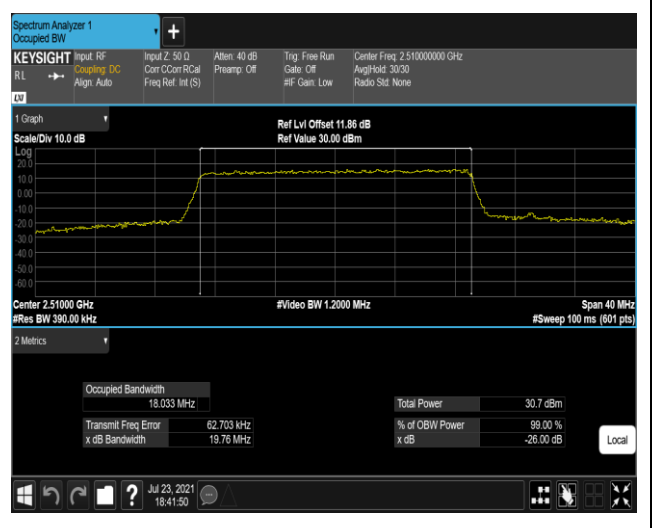

Band7-20MHz-QPSK-21100-100RB#0

Band7-20MHz-QPSK-21350-100RB#0

Band7-20MHz-16QAM-20850-100RB#0

Band7-20MHz-16QAM-21100-100RB#0

Band7-20MHz-16QAM-21350-100RB#0

Appendix D: Band Edge

Test Result (worst case)

Band	Bandwidth	Modulation	Channel	RB Config.	Result (dBm)	Verdict
Band2	1.4MHz	QPSK	18607	1RB#0	-28.65,-29.66	PASS
Band2	1.4MHz	QPSK	18607	1RB#5	-28.93,-37.93	PASS
Band2	1.4MHz	QPSK	18607	6RB#0	-31.07,-32.90	PASS
Band2	1.4MHz	QPSK	19193	1RB#0	-37.91,-28.90	PASS
Band2	1.4MHz	QPSK	19193	1RB#5	-24.72,-28.38	PASS
Band2	1.4MHz	QPSK	19193	6RB#0	-27.49,-28.89	PASS
Band2	1.4MHz	16QAM	18607	1RB#0	-31.52,-33.77	PASS
Band2	1.4MHz	16QAM	18607	1RB#5	-32.40,-40.31	PASS
Band2	1.4MHz	16QAM	18607	6RB#0	-32.02,-32.67	PASS
Band2	1.4MHz	16QAM	19193	1RB#0	-41.22,-32.23	PASS
Band2	1.4MHz	16QAM	19193	1RB#5	-30.47,-31.66	PASS
Band2	1.4MHz	16QAM	19193	6RB#0	-28.79,-30.61	PASS
Band2	20MHz	QPSK	18700	1RB#0	-44.53,-38.93	PASS
Band2	20MHz	QPSK	18700	1RB#99	-38.29,-59.05	PASS
Band2	20MHz	QPSK	18700	100RB#0	-36.51,-39.46	PASS
Band2	20MHz	QPSK	19100	1RB#0	-59.41,-49.92	PASS
Band2	20MHz	QPSK	19100	1RB#99	-35.89,-44.38	PASS
Band2	20MHz	QPSK	19100	100RB#0	-34.12,-30.95	PASS
Band2	20MHz	16QAM	18700	1RB#0	-45.74,-39.38	PASS
Band2	20MHz	16QAM	18700	1RB#99	-41.19,-59.62	PASS
Band2	20MHz	16QAM	18700	100RB#0	-36.59,-39.73	PASS
Band2	20MHz	16QAM	19100	1RB#0	-58.35,-50.61	PASS
Band2	20MHz	16QAM	19100	1RB#99	-38.20,-45.19	PASS
Band2	20MHz	16QAM	19100	100RB#0	-35.36,-32.53	PASS
Band4	1.4MHz	QPSK	19957	1RB#0	-28.51,-26.86	PASS
Band4	1.4MHz	QPSK	19957	1RB#5	-27.59,-36.62	PASS
Band4	1.4MHz	QPSK	19957	6RB#0	-26.57,-29.83	PASS
Band4	1.4MHz	QPSK	20393	1RB#0	-35.97,-27.66	PASS
Band4	1.4MHz	QPSK	20393	1RB#5	-27.51,-30.11	PASS
Band4	1.4MHz	QPSK	20393	6RB#0	-32.02,-28.53	PASS
Band4	1.4MHz	16QAM	19957	1RB#0	-28.87,-26.24	PASS
Band4	1.4MHz	16QAM	19957	1RB#5	-28.32,-34.76	PASS
Band4	1.4MHz	16QAM	19957	6RB#0	-27.65,-29.73	PASS
Band4	1.4MHz	16QAM	20393	1RB#0	-36.70,-29.52	PASS
Band4	1.4MHz	16QAM	20393	1RB#5	-29.28,-31.15	PASS
Band4	1.4MHz	16QAM	20393	6RB#0	-31.98,-30.14	PASS