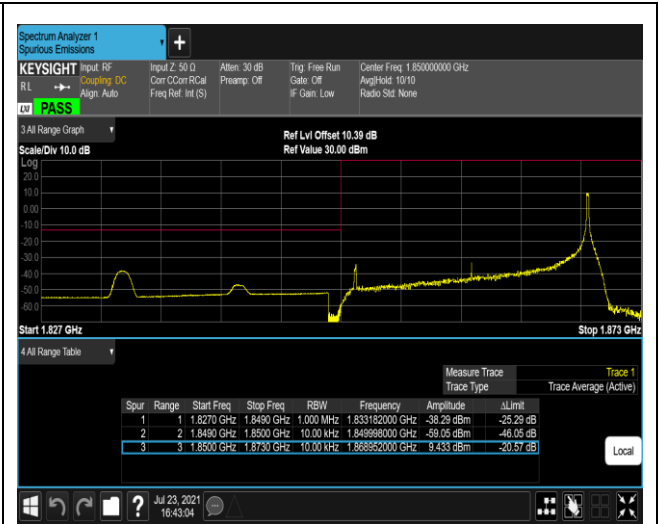

Band2-20MHz-QPSK-18700-1RB#99