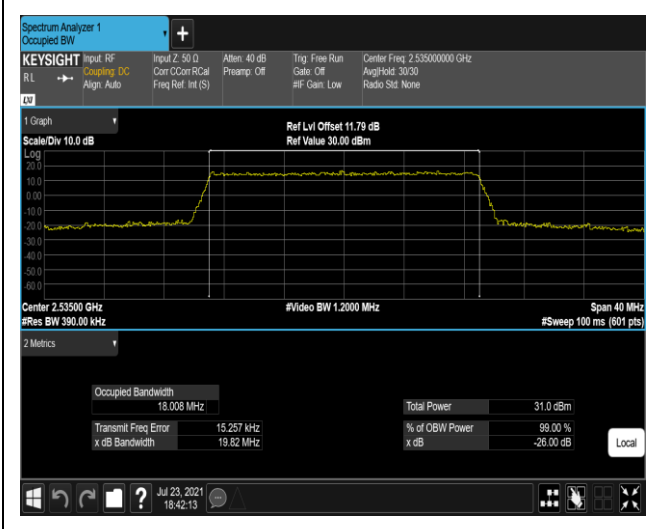

Band7-20MHz-QPSK-21100-100RB#0

Band7-20MHz-QPSK-21350-100RB#0

Band7-20MHz-16QAM-20850-100RB#0

Band7-20MHz-16QAM-21100-100RB#0

Band7-20MHz-16QAM-21350-100RB#0

Appendix D: Band Edge

Test Result (worst case)

Band	Bandwidth	Modulation	Channel	RB Config.	Result (dBm)	Verdict
Band2	1.4MHz	QPSK	18607	1RB#0	-28.65,-29.66	PASS
Band2	1.4MHz	QPSK	18607	1RB#5	-28.93,-37.93	PASS
Band2	1.4MHz	QPSK	18607	6RB#0	-31.07,-32.90	PASS
Band2	1.4MHz	QPSK	19193	1RB#0	-37.91,-28.90	PASS
Band2	1.4MHz	QPSK	19193	1RB#5	-24.72,-28.38	PASS
Band2	1.4MHz	QPSK	19193	6RB#0	-27.49,-28.89	PASS
Band2	1.4MHz	16QAM	18607	1RB#0	-31.52,-33.77	PASS
Band2	1.4MHz	16QAM	18607	1RB#5	-32.40,-40.31	PASS
Band2	1.4MHz	16QAM	18607	6RB#0	-32.02,-32.67	PASS
Band2	1.4MHz	16QAM	19193	1RB#0	-41.22,-32.23	PASS
Band2	1.4MHz	16QAM	19193	1RB#5	-30.47,-31.66	PASS
Band2	1.4MHz	16QAM	19193	6RB#0	-28.79,-30.61	PASS
Band2	20MHz	QPSK	18700	1RB#0	-44.53,-38.93	PASS
Band2	20MHz	QPSK	18700	1RB#99	-38.29,-59.05	PASS
Band2	20MHz	QPSK	18700	100RB#0	-36.51,-39.46	PASS
Band2	20MHz	QPSK	19100	1RB#0	-59.41,-49.92	PASS
Band2	20MHz	QPSK	19100	1RB#99	-35.89,-44.38	PASS
Band2	20MHz	QPSK	19100	100RB#0	-34.12,-30.95	PASS
Band2	20MHz	16QAM	18700	1RB#0	-45.74,-39.38	PASS
Band2	20MHz	16QAM	18700	1RB#99	-41.19,-59.62	PASS
Band2	20MHz	16QAM	18700	100RB#0	-36.59,-39.73	PASS
Band2	20MHz	16QAM	19100	1RB#0	-58.35,-50.61	PASS
Band2	20MHz	16QAM	19100	1RB#99	-38.20,-45.19	PASS
Band2	20MHz	16QAM	19100	100RB#0	-35.36,-32.53	PASS
Band4	1.4MHz	QPSK	19957	1RB#0	-28.51,-26.86	PASS
Band4	1.4MHz	QPSK	19957	1RB#5	-27.59,-36.62	PASS
Band4	1.4MHz	QPSK	19957	6RB#0	-26.57,-29.83	PASS
Band4	1.4MHz	QPSK	20393	1RB#0	-35.97,-27.66	PASS
Band4	1.4MHz	QPSK	20393	1RB#5	-27.51,-30.11	PASS
Band4	1.4MHz	QPSK	20393	6RB#0	-32.02,-28.53	PASS
Band4	1.4MHz	16QAM	19957	1RB#0	-28.87,-26.24	PASS
Band4	1.4MHz	16QAM	19957	1RB#5	-28.32,-34.76	PASS
Band4	1.4MHz	16QAM	19957	6RB#0	-27.65,-29.73	PASS
Band4	1.4MHz	16QAM	20393	1RB#0	-36.70,-29.52	PASS
Band4	1.4MHz	16QAM	20393	1RB#5	-29.28,-31.15	PASS
Band4	1.4MHz	16QAM	20393	6RB#0	-31.98,-30.14	PASS