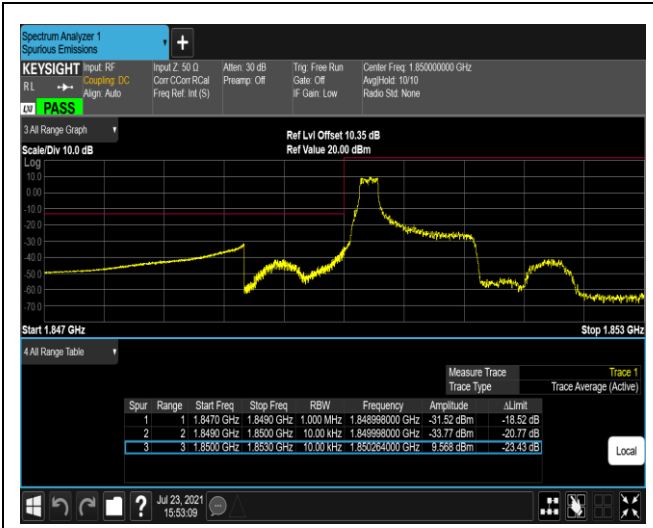

Band2-1.4MHz-16QAM-18607-1RB#0