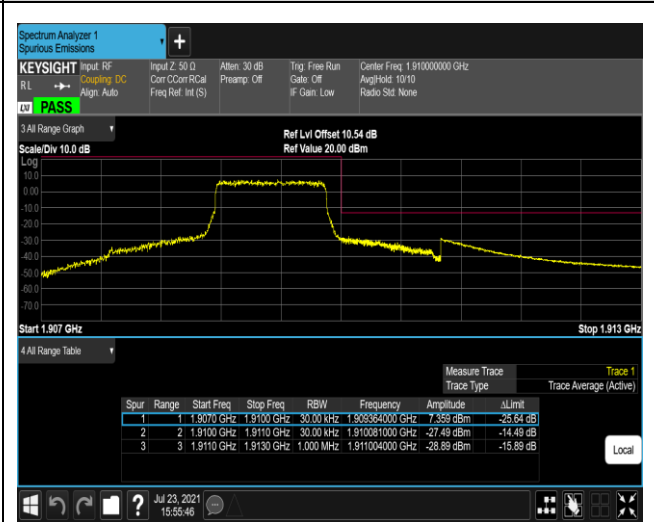

Band2-1.4MHz-QPSK-19193-6RB#0