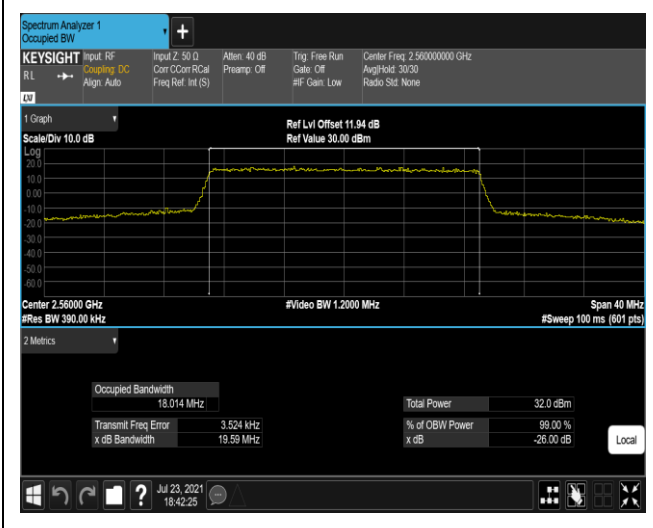

Band7-20MHz-QPSK-21100-100RB#0

Band7-20MHz-QPSK-21350-100RB#0

Band7-20MHz-16QAM-20850-100RB#0

Band7-20MHz-16QAM-21100-100RB#0

Band7-20MHz-16QAM-21350-100RB#0

Appendix D: Band Edge

Test Result (worst case)

Band	Bandwidth	Modulation	Channel	RB Config.	Result (dBm)	Verdict
Band2	1.4MHz	QPSK	18607	1RB#0	-28.65,-29.66	PASS
Band2	1.4MHz	QPSK	18607	1RB#5	-28.93,-37.93	PASS
Band2	1.4MHz	QPSK	18607	6RB#0	-31.07,-32.90	PASS
Band2	1.4MHz	QPSK	19193	1RB#0	-37.91,-28.90	PASS
Band2	1.4MHz	QPSK	19193	1RB#5	-24.72,-28.38	PASS
Band2	1.4MHz	QPSK	19193	6RB#0	-27.49,-28.89	PASS
Band2	1.4MHz	16QAM	18607	1RB#0	-31.52,-33.77	PASS
Band2	1.4MHz	16QAM	18607	1RB#5	-32.40,-40.31	PASS
Band2	1.4MHz	16QAM	18607	6RB#0	-32.02,-32.67	PASS
Band2	1.4MHz	16QAM	19193	1RB#0	-41.22,-32.23	PASS
Band2	1.4MHz	16QAM	19193	1RB#5	-30.47,-31.66	PASS
Band2	1.4MHz	16QAM	19193	6RB#0	-28.79,-30.61	PASS
Band2	20MHz	QPSK	18700	1RB#0	-44.53,-38.93	PASS
Band2	20MHz	QPSK	18700	1RB#99	-38.29,-59.05	PASS
Band2	20MHz	QPSK	18700	100RB#0	-36.51,-39.46	PASS
Band2	20MHz	QPSK	19100	1RB#0	-59.41,-49.92	PASS
Band2	20MHz	QPSK	19100	1RB#99	-35.89,-44.38	PASS
Band2	20MHz	QPSK	19100	100RB#0	-34.12,-30.95	PASS
Band2	20MHz	16QAM	18700	1RB#0	-45.74,-39.38	PASS
Band2	20MHz	16QAM	18700	1RB#99	-41.19,-59.62	PASS
Band2	20MHz	16QAM	18700	100RB#0	-36.59,-39.73	PASS
Band2	20MHz	16QAM	19100	1RB#0	-58.35,-50.61	PASS
Band2	20MHz	16QAM	19100	1RB#99	-38.20,-45.19	PASS
Band2	20MHz	16QAM	19100	100RB#0	-35.36,-32.53	PASS
Band4	1.4MHz	QPSK	19957	1RB#0	-28.51,-26.86	PASS
Band4	1.4MHz	QPSK	19957	1RB#5	-27.59,-36.62	PASS
Band4	1.4MHz	QPSK	19957	6RB#0	-26.57,-29.83	PASS
Band4	1.4MHz	QPSK	20393	1RB#0	-35.97,-27.66	PASS
Band4	1.4MHz	QPSK	20393	1RB#5	-27.51,-30.11	PASS
Band4	1.4MHz	QPSK	20393	6RB#0	-32.02,-28.53	PASS
Band4	1.4MHz	16QAM	19957	1RB#0	-28.87,-26.24	PASS
Band4	1.4MHz	16QAM	19957	1RB#5	-28.32,-34.76	PASS
Band4	1.4MHz	16QAM	19957	6RB#0	-27.65,-29.73	PASS
Band4	1.4MHz	16QAM	20393	1RB#0	-36.70,-29.52	PASS
Band4	1.4MHz	16QAM	20393	1RB#5	-29.28,-31.15	PASS
Band4	1.4MHz	16QAM	20393	6RB#0	-31.98,-30.14	PASS