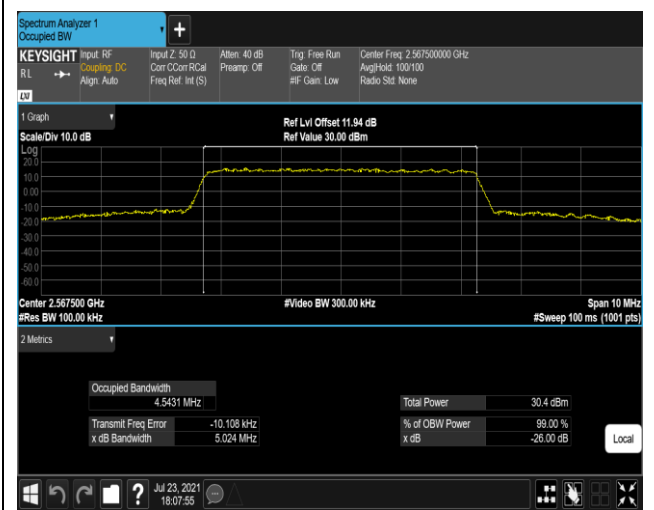

Band5-10MHz-16QAM-20525-50RB#0

Band5-10MHz-16QAM-20600-50RB#0

Band7-5MHz-QPSK-20775-25RB#0

Band7-5MHz-QPSK-21100-25RB#0

Band7-5MHz-QPSK-21425-25RB#0

Band7-5MHz-16QAM-20775-25RB#0

Band7-5MHz-16QAM-21100-25RB#0