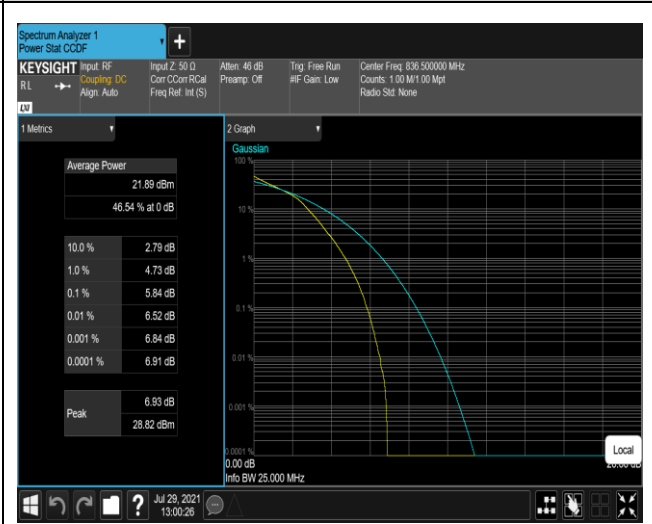

Band5-10MHz-16QAM-20525-50RB#0