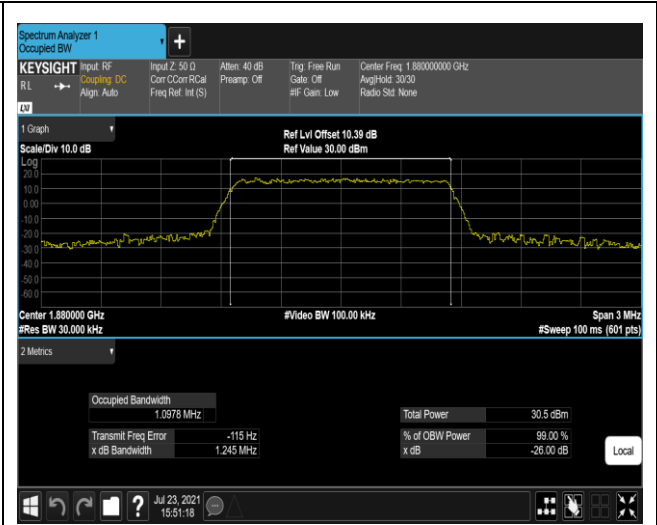

Band2-1.4MHz-QPSK-18900-6RB#0