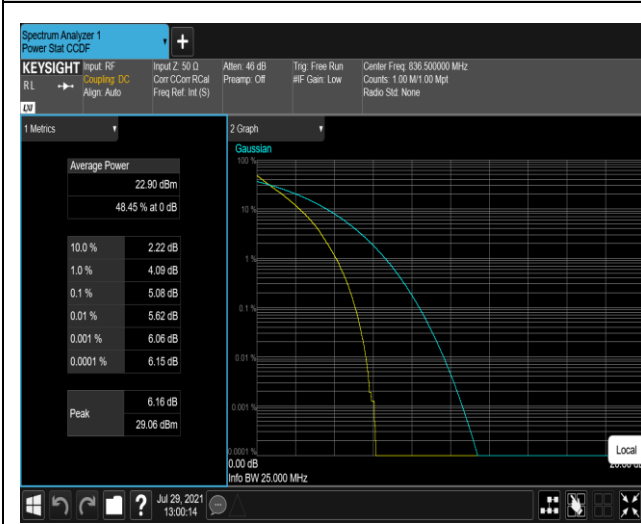

Band5-10MHz-QPSK-20525-50RB#0