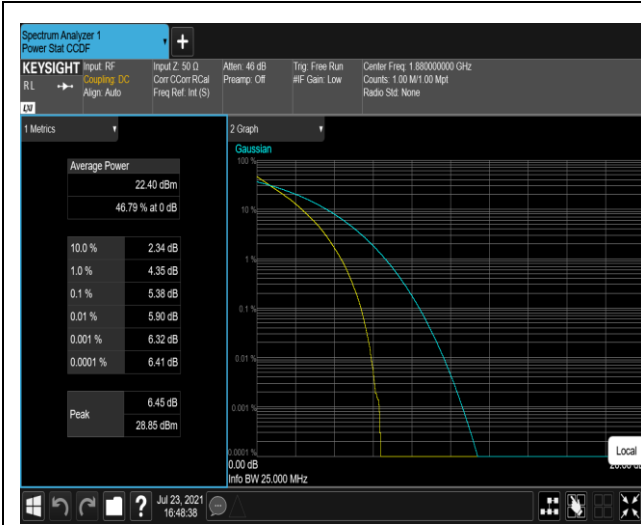

Test Graphs

Band2-20MHz-QPSK-18900-100RB#0