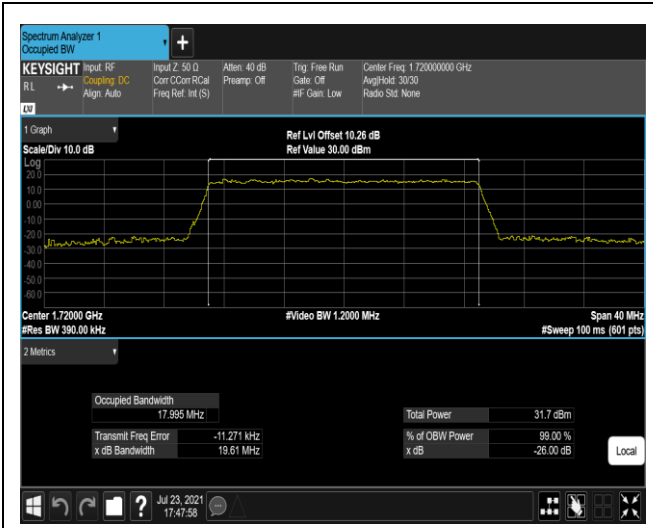

Band4-10MHz-16QAM-20350-50RB#0

Band4-15MHz-QPSK-20025-75RB#0

Band4-15MHz-QPSK-20175-75RB#0

Band4-15MHz-QPSK-20325-75RB#0

Band4-15MHz-16QAM-20025-75RB#0

Band4-15MHz-16QAM-20175-75RB#0

Band4-15MHz-16QAM-20325-75RB#0