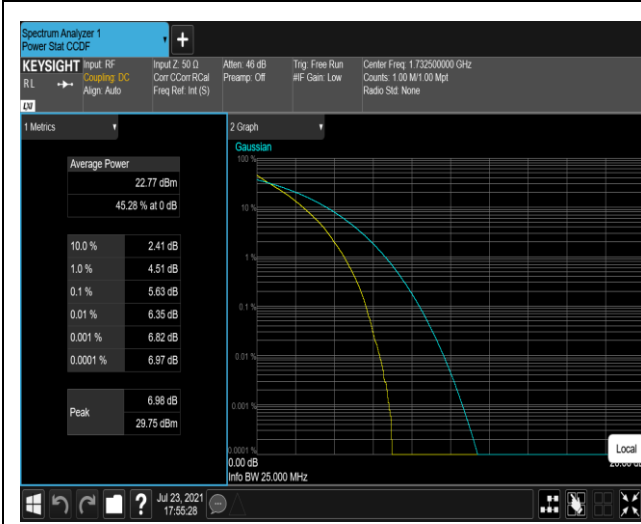

Remark: All bandwidth and all modulation had been tested, but only the worst case data displayed in this report.

Test Graphs

Band2-20MHz-QPSK-18900-100RB#0

Band2-20MHz-16QAM-18900-100RB#0

Band4-20MHz-QPSK-20175-100RB#0