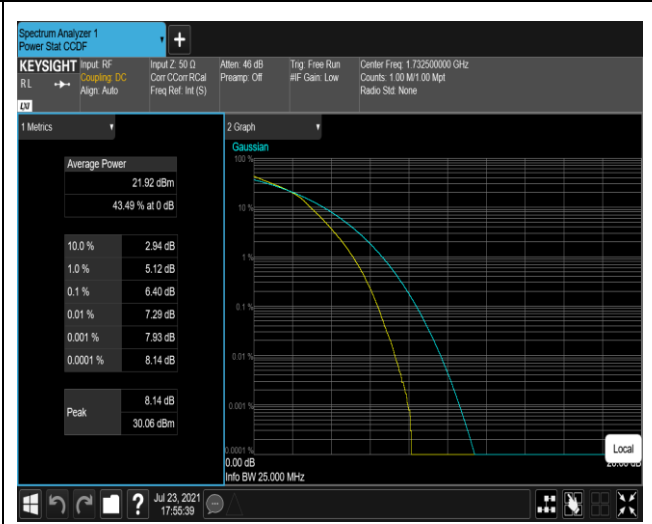

Remark: All bandwidth and all modulation had been tested, but only the worst case data displayed in this report.

Test Graphs

Band2-20MHz-QPSK-18900-100RB#0

Band2-20MHz-16QAM-18900-100RB#0

Band4-20MHz-QPSK-20175-100RB#0