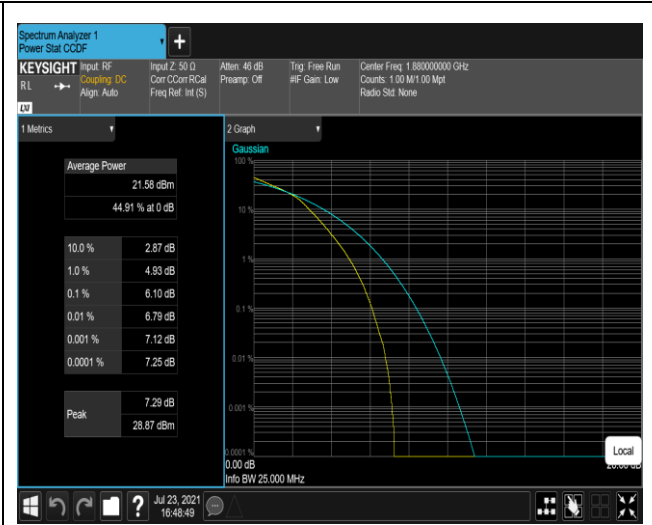

Band2-20MHz-16QAM-18900-100RB#0