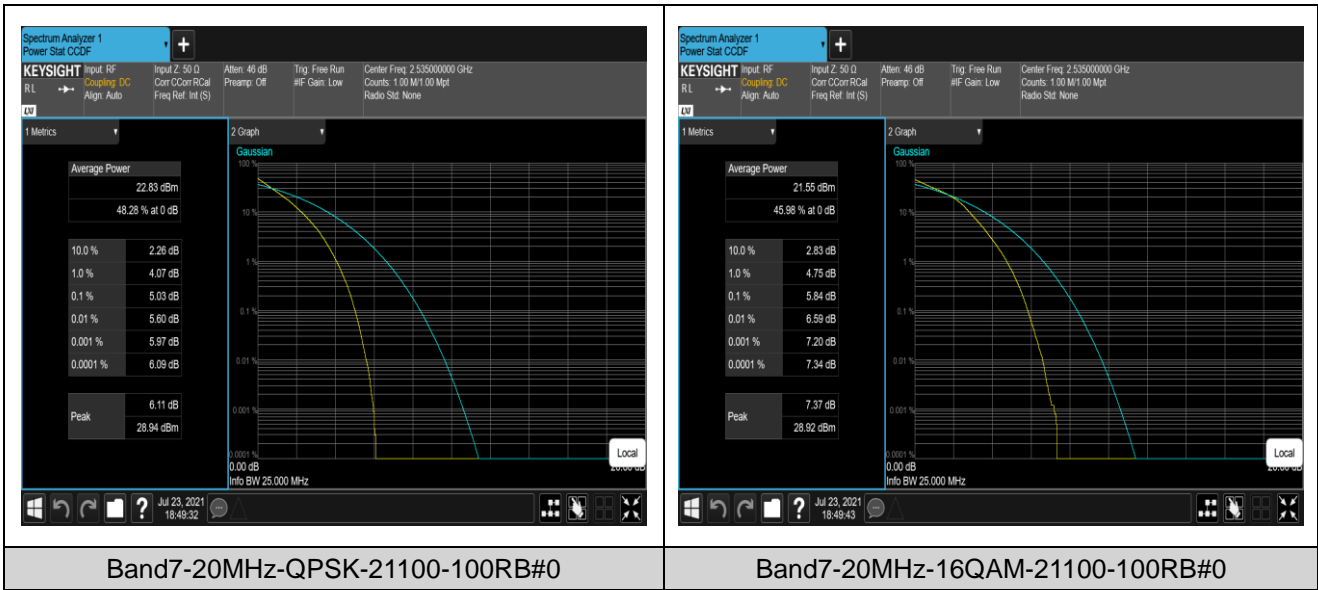

Band7-20MHz-QPSK-21100-100RB#0

Band7-20MHz-16QAM-21100-100RB#0