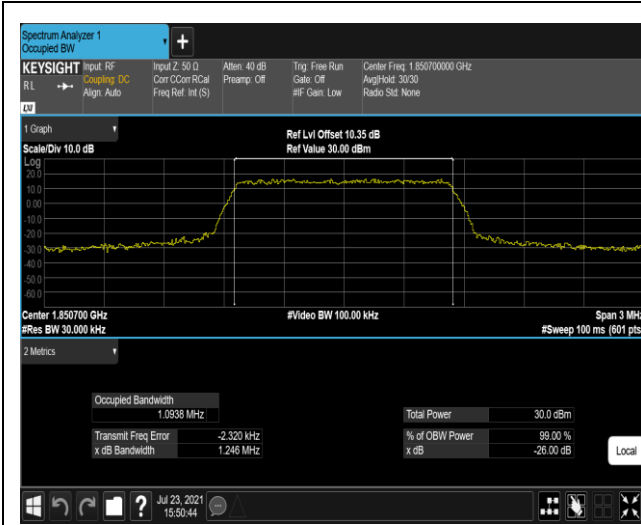

Test Graphs

Band2-1.4MHz-QPSK-18607-6RB#0