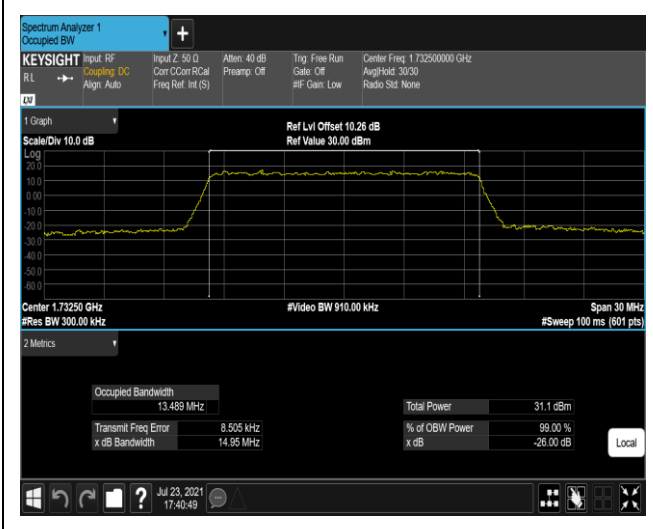

Band4-10MHz-16QAM-20350-50RB#0

Band4-15MHz-QPSK-20025-75RB#0

Band4-15MHz-QPSK-20175-75RB#0

Band4-15MHz-QPSK-20325-75RB#0

Band4-15MHz-16QAM-20025-75RB#0

Band4-15MHz-16QAM-20175-75RB#0

Band4-15MHz-16QAM-20325-75RB#0