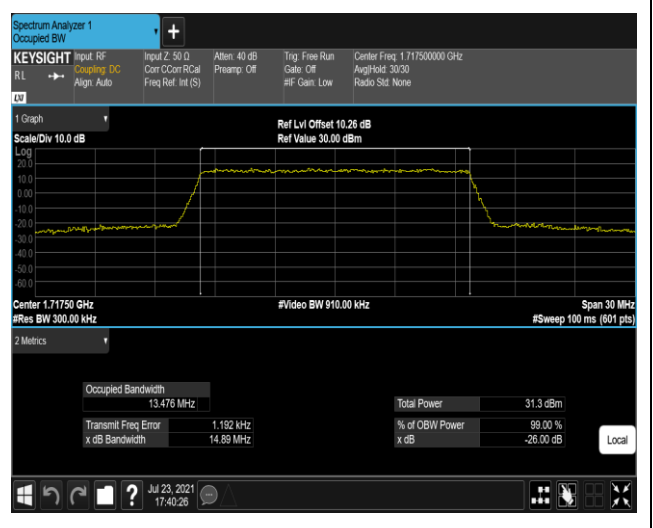

Band4-10MHz-16QAM-20350-50RB#0

Band4-15MHz-QPSK-20025-75RB#0

Band4-15MHz-QPSK-20175-75RB#0

Band4-15MHz-QPSK-20325-75RB#0

Band4-15MHz-16QAM-20025-75RB#0

Band4-15MHz-16QAM-20175-75RB#0

Band4-15MHz-16QAM-20325-75RB#0