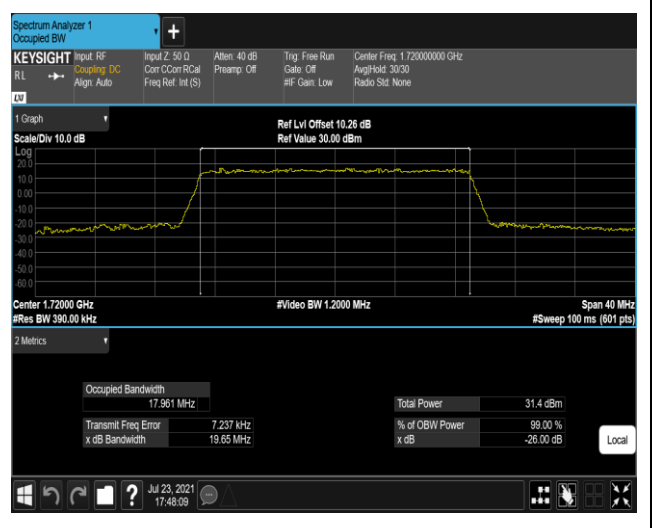

Band4-20MHz-16QAM-20050-100RB#0