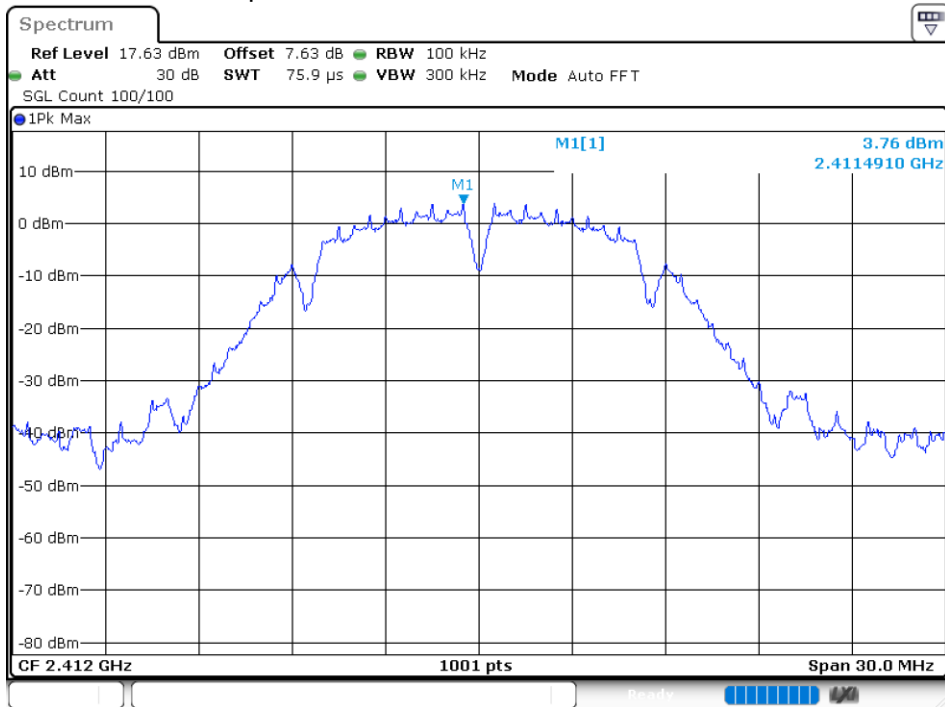

8.6 CONDUCTED RF SPURIOUS EMISSION

Condition	Mode	Frequency (MHz)	Antenna	Max Value (dBc)	Limit (dBc)	Verdict
NVNT	802.11b	2412	Ant 1	-47.65	-20	Pass
NVNT	802.11b	2437	Ant 1	-48.46	-20	Pass
NVNT	802.11b	2462	Ant 1	-48.16	-20	Pass
NVNT	802.11g	2412	Ant 1	-43.52	-20	Pass
NVNT	802.11g	2437	Ant 1	-42.72	-20	Pass
NVNT	802.11g	2462	Ant 1	-43.37	-20	Pass
NVNT	802.11n(HT20)	2412	Ant 1	-41.79	-20	Pass
NVNT	802.11n(HT20)	2437	Ant 1	-42.68	-20	Pass
NVNT	802.11n(HT20)	2462	Ant 1	-42.94	-20	Pass
NVNT	802.11n(HT40)	2422	Ant 1	-40.12	-20	Pass
NVNT	802.11n(HT40)	2437	Ant 1	-39.19	-20	Pass
NVNT	802.11n(HT40)	2452	Ant 1	-37.55	-20	Pass

Tx. Spurious NVNT 802.11b 2412MHz Ant1 Ref