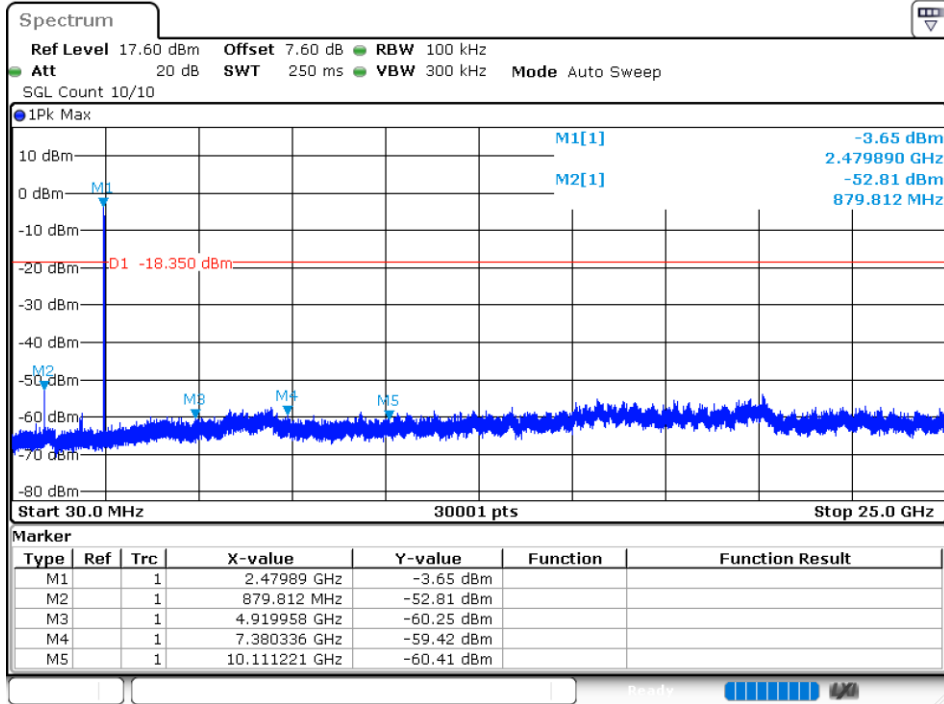

Tx. Spurious NVNT 1-DH5 2480MHz Ant1 Emission

Tx. Spurious NVNT 2-DH5 2402MHz Ant1 Ref

Tx. Spurious NVNT 2-DH5 2402MHz Ant1 Emission

Tx. Spurious NVNT 2-DH5 2441MHz Ant1 Ref

Tx. Spurious NVNT 2-DH5 2441MHz Ant1 Emission

Tx. Spurious NVNT 2-DH5 2480MHz Ant1 Ref

Tx. Spurious NVNT 2-DH5 2480MHz Ant1 Emission

Tx. Spurious NVNT 3-DH5 2402MHz Ant1 Ref

Tx. Spurious NVNT 3-DH5 2402MHz Ant1 Emission

Tx. Spurious NVNT 3-DH5 2441MHz Ant1 Ref

Tx. Spurious NVNT 3-DH5 2441MHz Ant1 Emission

Tx. Spurious NVNT 3-DH5 2480MHz Ant1 Ref

Tx. Spurious NVNT 3-DH5 2480MHz Ant1 Emission

END OF REPORT