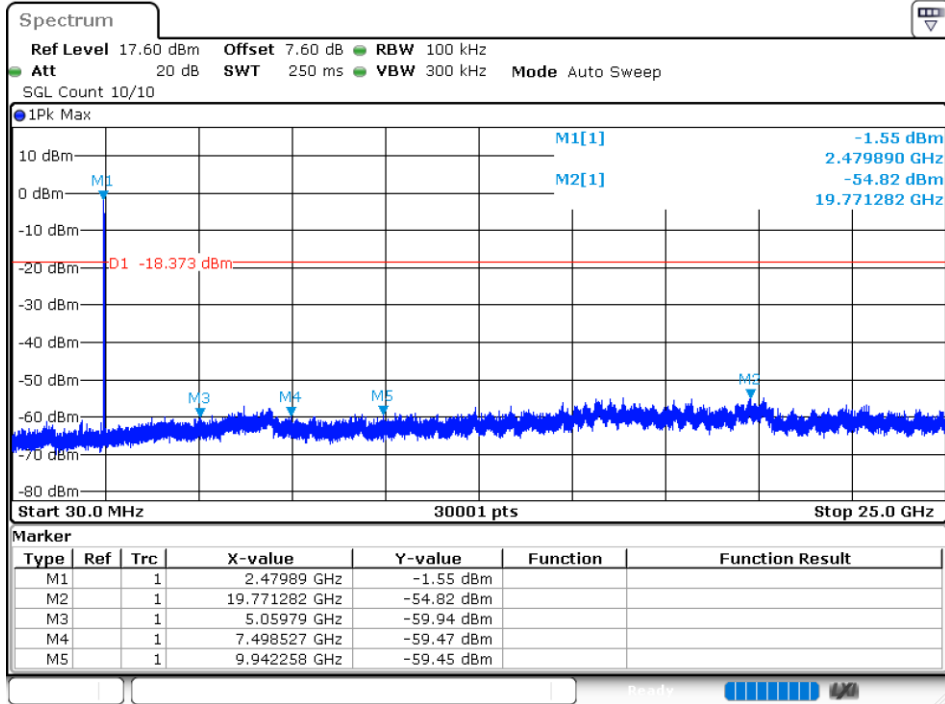

Tx. Spurious NVNT 1-DH5 2480MHz Ant1 Emission

Tx. Spurious NVNT 2-DH5 2402MHz Ant1 Ref

Tx. Spurious NVNT 2-DH5 2402MHz Ant1 Emission

Tx. Spurious NVNT 2-DH5 2441MHz Ant1 Ref

Tx. Spurious NVNT 2-DH5 2441MHz Ant1 Emission

Tx. Spurious NVNT 2-DH5 2480MHz Ant1 Ref

Tx. Spurious NVNT 2-DH5 2480MHz Ant1 Emission

Tx. Spurious NVNT 3-DH5 2402MHz Ant1 Ref

Tx. Spurious NVNT 3-DH5 2402MHz Ant1 Emission

Tx. Spurious NVNT 3-DH5 2441MHz Ant1 Ref

Tx. Spurious NVNT 3-DH5 2441MHz Ant1 Emission

Tx. Spurious NVNT 3-DH5 2480MHz Ant1 Ref

Tx. Spurious NVNT 3-DH5 2480MHz Ant1 Emission

END OF REPORT