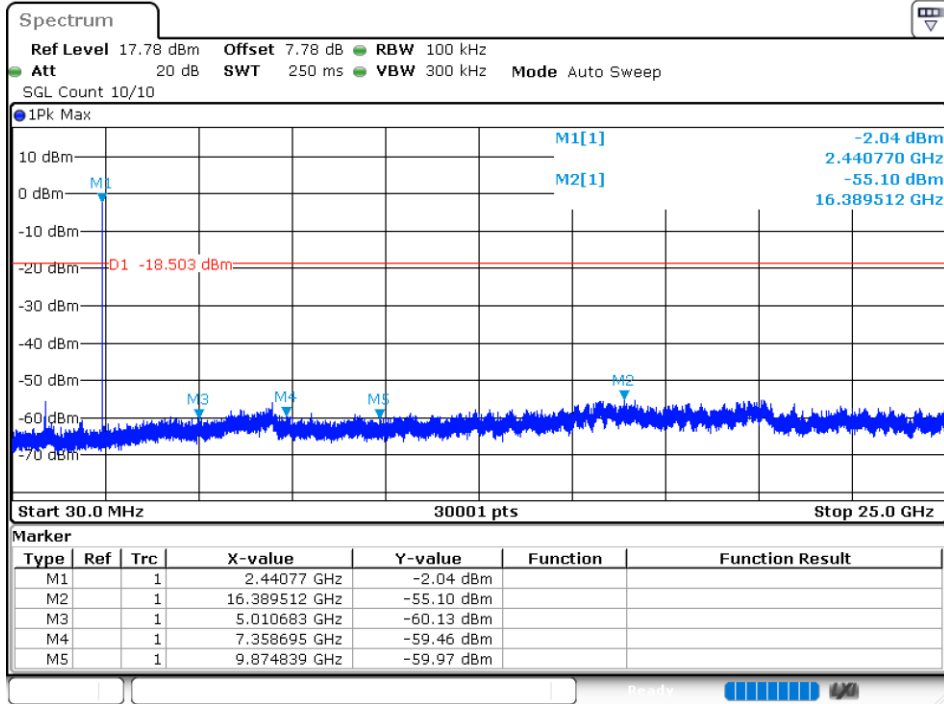

Tx. Spurious NVNT 1-DH5 2480MHz Ant1 Emission

Tx. Spurious NVNT 2-DH5 2402MHz Ant1 Ref

Tx. Spurious NVNT 2-DH5 2402MHz Ant1 Emission

Tx. Spurious NVNT 2-DH5 2441MHz Ant1 Ref

Tx. Spurious NVNT 2-DH5 2441MHz Ant1 Emission

Tx. Spurious NVNT 2-DH5 2480MHz Ant1 Ref

Tx. Spurious NVNT 2-DH5 2480MHz Ant1 Emission

Tx. Spurious NVNT 3-DH5 2402MHz Ant1 Ref

Tx. Spurious NVNT 3-DH5 2402MHz Ant1 Emission

Tx. Spurious NVNT 3-DH5 2441MHz Ant1 Ref

Tx. Spurious NVNT 3-DH5 2441MHz Ant1 Emission

Tx. Spurious NVNT 3-DH5 2480MHz Ant1 Ref

Tx. Spurious NVNT 3-DH5 2480MHz Ant1 Emission

END OF REPORT