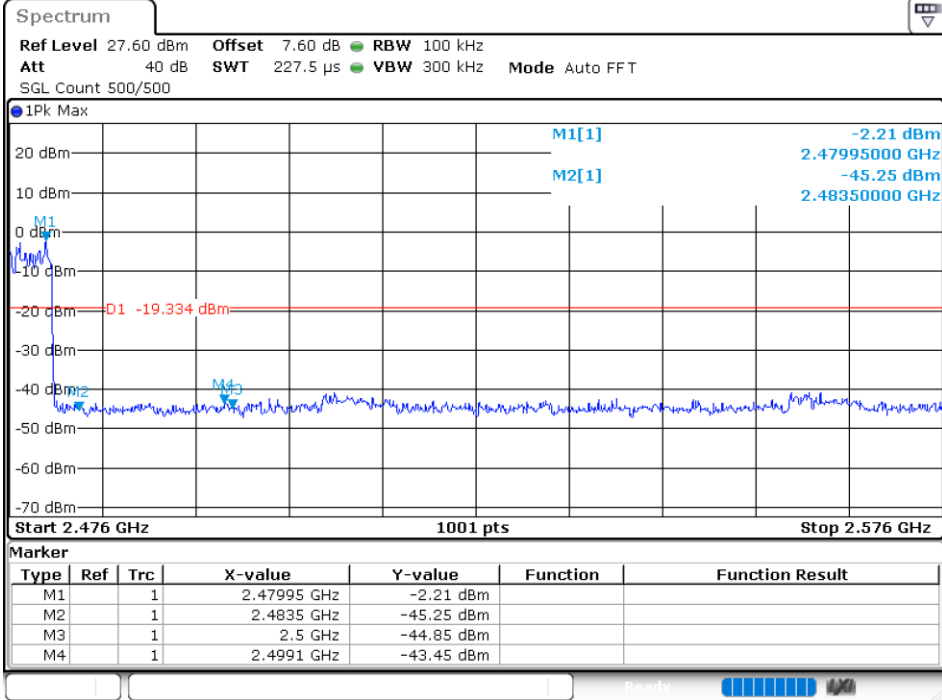

Band Edge(Hopping) NVNT 3-DH5 2402MHz Ant1 Hopping Emission

Band Edge NVNT 3-DH5 2480MHz Ant1 No-Hopping Ref

Band Edge NVNT 3-DH5 2480MHz Ant1 No-Hopping Emission

Band Edge(Hopping) NVNT 3-DH5 2480MHz Ant1 Hopping Ref

Band Edge(Hopping) NVNT 3-DH5 2480MHz Ant1 Hopping Emission

8.7 CONDUCTED RF SPURIOUS EMISSION

Condition	Mode	Frequency (MHz)	Antenna	Max Value (dBc)	Limit (dBc)	Verdict
NVNT	1-DH5	2402	Ant 1	-57.44	-20	Pass
NVNT	1-DH5	2441	Ant 1	-48.53	-20	Pass
NVNT	1-DH5	2480	Ant 1	-50.89	-20	Pass
NVNT	2-DH5	2402	Ant 1	-55.82	-20	Pass
NVNT	2-DH5	2441	Ant 1	-56.6	-20	Pass
NVNT	2-DH5	2480	Ant 1	-54.46	-20	Pass
NVNT	3-DH5	2402	Ant 1	-56.41	-20	Pass
NVNT	3-DH5	2441	Ant 1	-55.7	-20	Pass
NVNT	3-DH5	2480	Ant 1	-56.45	-20	Pass