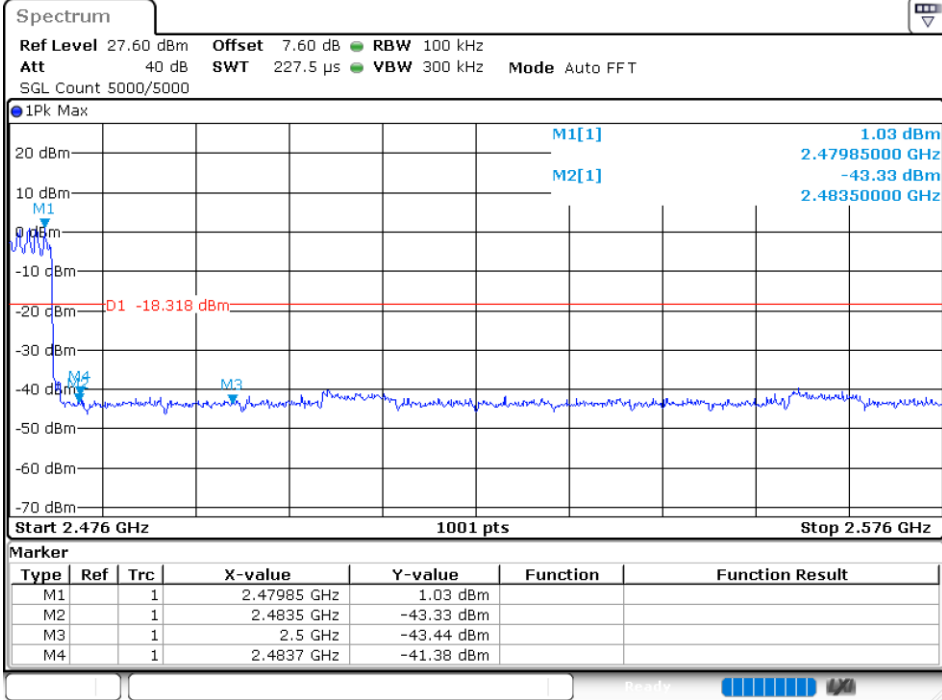

Band Edge(Hopping) NVNT 2-DH5 2480MHz Ant1 Hopping Emission

Band Edge NVNT 3-DH5 2402MHz Ant1 No-Hopping Ref

Band Edge NVNT 3-DH5 2402MHz Ant1 No-Hopping Emission

Band Edge(Hopping) NVNT 3-DH5 2402MHz Ant1 Hopping Ref

Band Edge(Hopping) NVNT 3-DH5 2402MHz Ant1 Hopping Emission

Band Edge NVNT 3-DH5 2480MHz Ant1 No-Hopping Ref

Band Edge NVNT 3-DH5 2480MHz Ant1 No-Hopping Emission

Band Edge(Hopping) NVNT 3-DH5 2480MHz Ant1 Hopping Ref

Band Edge(Hopping) NVNT 3-DH5 2480MHz Ant1 Hopping Emission

8.7 CONDUCTED RF SPURIOUS EMISSION

Condition	Mode	Frequency (MHz)	Antenna	Max Value (dBc)	Limit (dBc)	Verdict
NVNT	1-DH5	2402	Ant 1	-57.44	-20	Pass
NVNT	1-DH5	2441	Ant 1	-48.53	-20	Pass
NVNT	1-DH5	2480	Ant 1	-50.89	-20	Pass
NVNT	2-DH5	2402	Ant 1	-55.82	-20	Pass
NVNT	2-DH5	2441	Ant 1	-56.6	-20	Pass
NVNT	2-DH5	2480	Ant 1	-54.46	-20	Pass
NVNT	3-DH5	2402	Ant 1	-56.41	-20	Pass
NVNT	3-DH5	2441	Ant 1	-55.7	-20	Pass
NVNT	3-DH5	2480	Ant 1	-56.45	-20	Pass