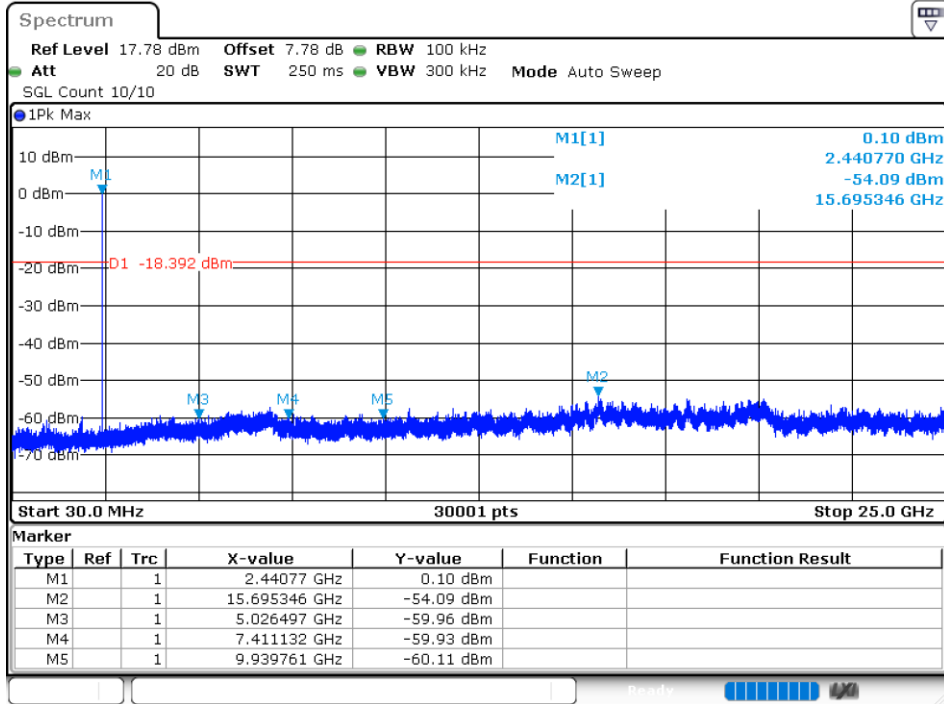

Tx. Spurious NVNT 1-DH5 2480MHz Ant1 Emission

Tx. Spurious NVNT 2-DH5 2402MHz Ant1 Ref

Tx. Spurious NVNT 2-DH5 2402MHz Ant1 Emission

Tx. Spurious NVNT 2-DH5 2441MHz Ant1 Ref

Tx. Spurious NVNT 2-DH5 2441MHz Ant1 Emission

Tx. Spurious NVNT 2-DH5 2480MHz Ant1 Ref

Tx. Spurious NVNT 2-DH5 2480MHz Ant1 Emission

Tx. Spurious NVNT 3-DH5 2402MHz Ant1 Ref

Tx. Spurious NVNT 3-DH5 2402MHz Ant1 Emission

Tx. Spurious NVNT 3-DH5 2441MHz Ant1 Ref

Tx. Spurious NVNT 3-DH5 2441MHz Ant1 Emission

Tx. Spurious NVNT 3-DH5 2480MHz Ant1 Ref

Tx. Spurious NVNT 3-DH5 2480MHz Ant1 Emission

END OF REPORT