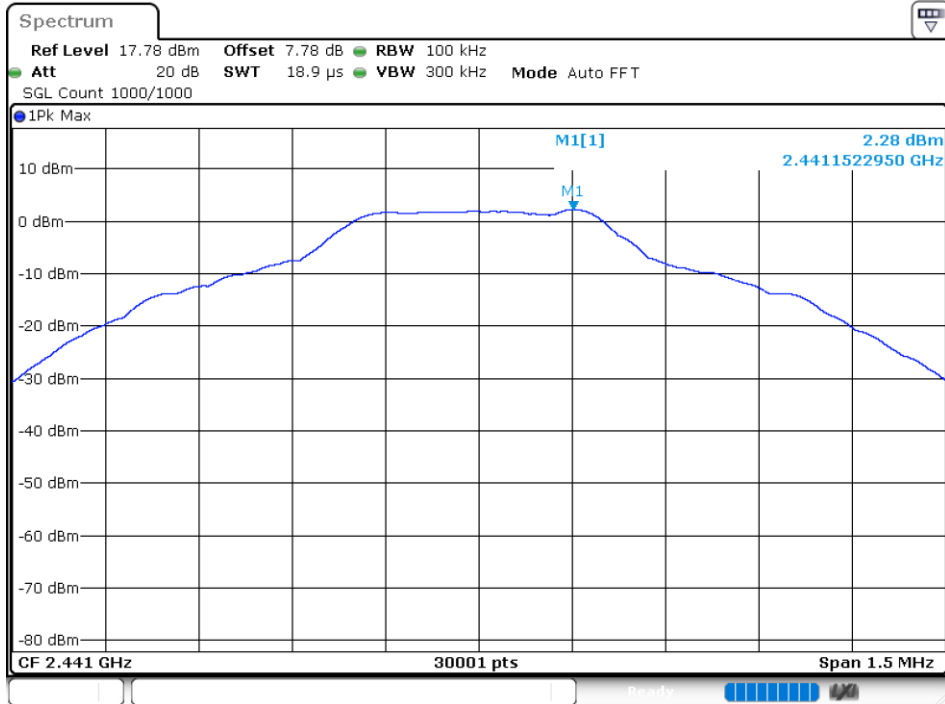

Tx. Spurious NVNT 1-DH5 2441MHz Ant1 Ref