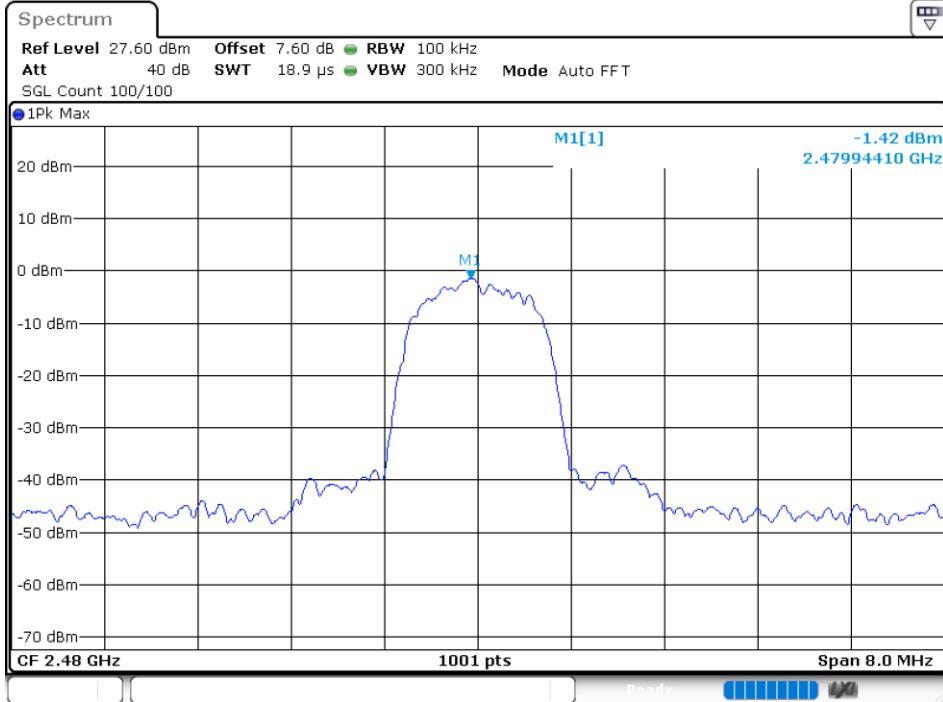

Band Edge(Hopping) NVNT 2-DH5 2480MHz Ant1 Hopping Emission

Band Edge NVNT 3-DH5 2402MHz Ant1 No-Hopping Ref

Band Edge NVNT 3-DH5 2402MHz Ant1 No-Hopping Emission

Band Edge(Hopping) NVNT 3-DH5 2402MHz Ant1 Hopping Ref

Band Edge(Hopping) NVNT 3-DH5 2402MHz Ant1 Hopping Emission

Band Edge NVNT 3-DH5 2480MHz Ant1 No-Hopping Ref

Band Edge NVNT 3-DH5 2480MHz Ant1 No-Hopping Emission

Band Edge(Hopping) NVNT 3-DH5 2480MHz Ant1 Hopping Ref

Band Edge(Hopping) NVNT 3-DH5 2480MHz Ant1 Hopping Emission

8.7 CONDUCTED RF SPURIOUS EMISSION

Condition	Mode	Frequency (MHz)	Antenna	Max Value (dBc)	Limit (dBc)	Verdict
NVNT	1-DH5	2402	Ant 1	-57.44	-20	Pass
NVNT	1-DH5	2441	Ant 1	-48.53	-20	Pass
NVNT	1-DH5	2480	Ant 1	-50.89	-20	Pass
NVNT	2-DH5	2402	Ant 1	-55.82	-20	Pass
NVNT	2-DH5	2441	Ant 1	-56.6	-20	Pass
NVNT	2-DH5	2480	Ant 1	-54.46	-20	Pass
NVNT	3-DH5	2402	Ant 1	-56.41	-20	Pass
NVNT	3-DH5	2441	Ant 1	-55.7	-20	Pass
NVNT	3-DH5	2480	Ant 1	-56.45	-20	Pass