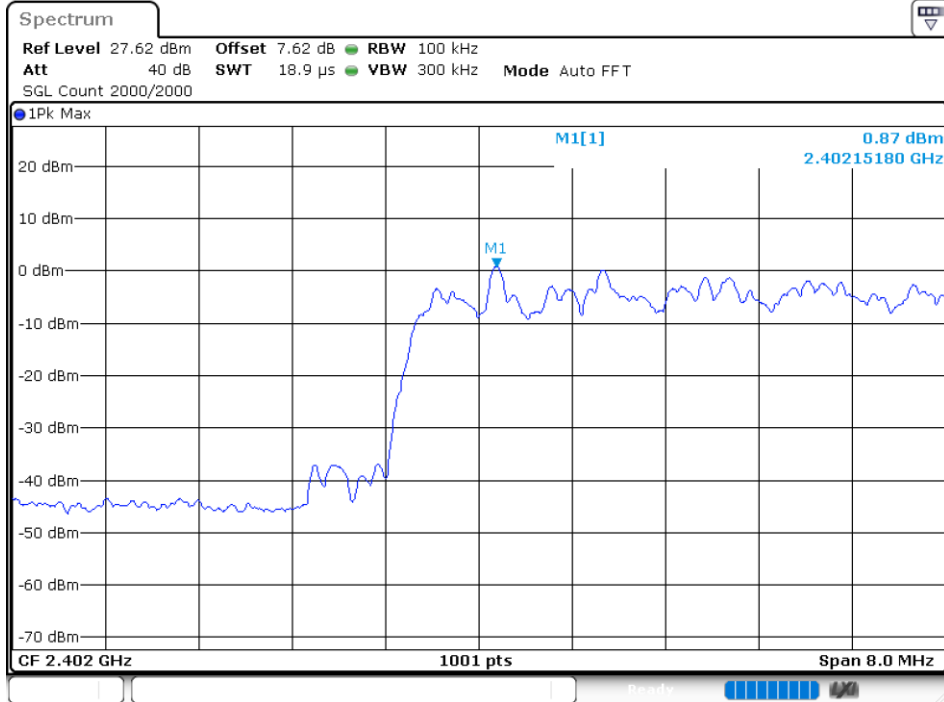

Band Edge(Hopping) NVNT 2-DH5 2480MHz Ant1 Hopping Emission

Band Edge NVNT 3-DH5 2402MHz Ant1 No-Hopping Ref

Band Edge NVNT 3-DH5 2402MHz Ant1 No-Hopping Emission

Band Edge(Hopping) NVNT 3-DH5 2402MHz Ant1 Hopping Ref

Band Edge(Hopping) NVNT 3-DH5 2402MHz Ant1 Hopping Emission

Band Edge NVNT 3-DH5 2480MHz Ant1 No-Hopping Ref

Band Edge NVNT 3-DH5 2480MHz Ant1 No-Hopping Emission

Band Edge(Hopping) NVNT 3-DH5 2480MHz Ant1 Hopping Ref

Band Edge(Hopping) NVNT 3-DH5 2480MHz Ant1 Hopping Emission

8.7 CONDUCTED RF SPURIOUS EMISSION

Condition	Mode	Frequency (MHz)	Antenna	Max Value (dBc)	Limit (dBc)	Verdict
NVNT	1-DH5	2402	Ant 1	-57.44	-20	Pass
NVNT	1-DH5	2441	Ant 1	-48.53	-20	Pass
NVNT	1-DH5	2480	Ant 1	-50.89	-20	Pass
NVNT	2-DH5	2402	Ant 1	-55.82	-20	Pass
NVNT	2-DH5	2441	Ant 1	-56.6	-20	Pass
NVNT	2-DH5	2480	Ant 1	-54.46	-20	Pass
NVNT	3-DH5	2402	Ant 1	-56.41	-20	Pass
NVNT	3-DH5	2441	Ant 1	-55.7	-20	Pass
NVNT	3-DH5	2480	Ant 1	-56.45	-20	Pass