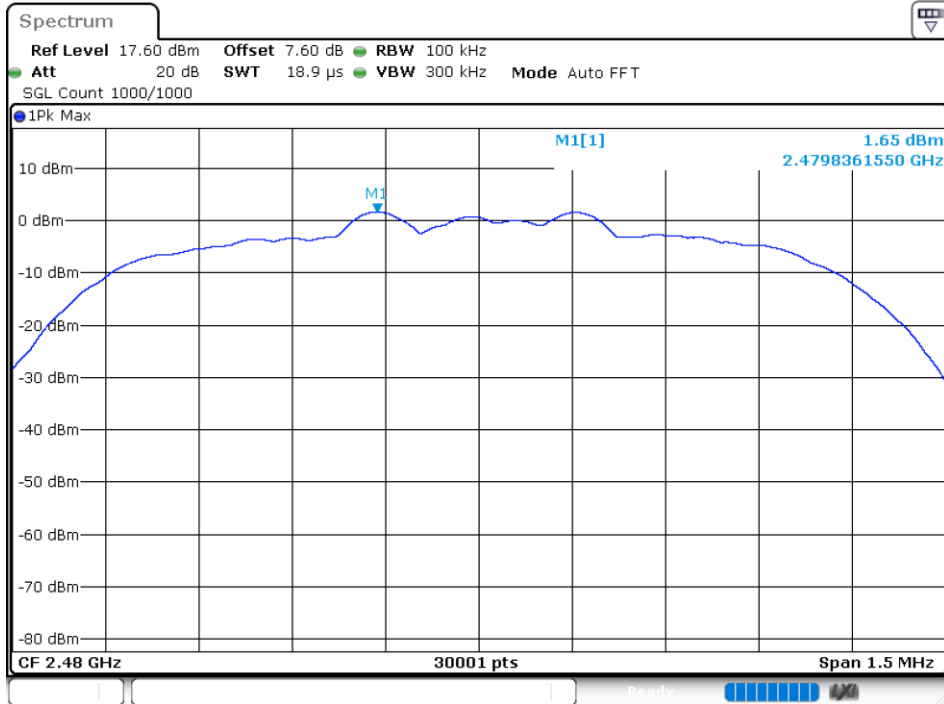

Tx. Spurious NVNT 1-DH5 2480MHz Ant1 Emission

Tx. Spurious NVNT 2-DH5 2402MHz Ant1 Ref

Tx. Spurious NVNT 2-DH5 2402MHz Ant1 Emission

Tx. Spurious NVNT 2-DH5 2441MHz Ant1 Ref

Tx. Spurious NVNT 2-DH5 2441MHz Ant1 Emission

Tx. Spurious NVNT 2-DH5 2480MHz Ant1 Ref

Tx. Spurious NVNT 2-DH5 2480MHz Ant1 Emission

Tx. Spurious NVNT 3-DH5 2402MHz Ant1 Ref

Tx. Spurious NVNT 3-DH5 2402MHz Ant1 Emission

Tx. Spurious NVNT 3-DH5 2441MHz Ant1 Ref

Tx. Spurious NVNT 3-DH5 2441MHz Ant1 Emission

Tx. Spurious NVNT 3-DH5 2480MHz Ant1 Ref

Tx. Spurious NVNT 3-DH5 2480MHz Ant1 Emission

END OF REPORT