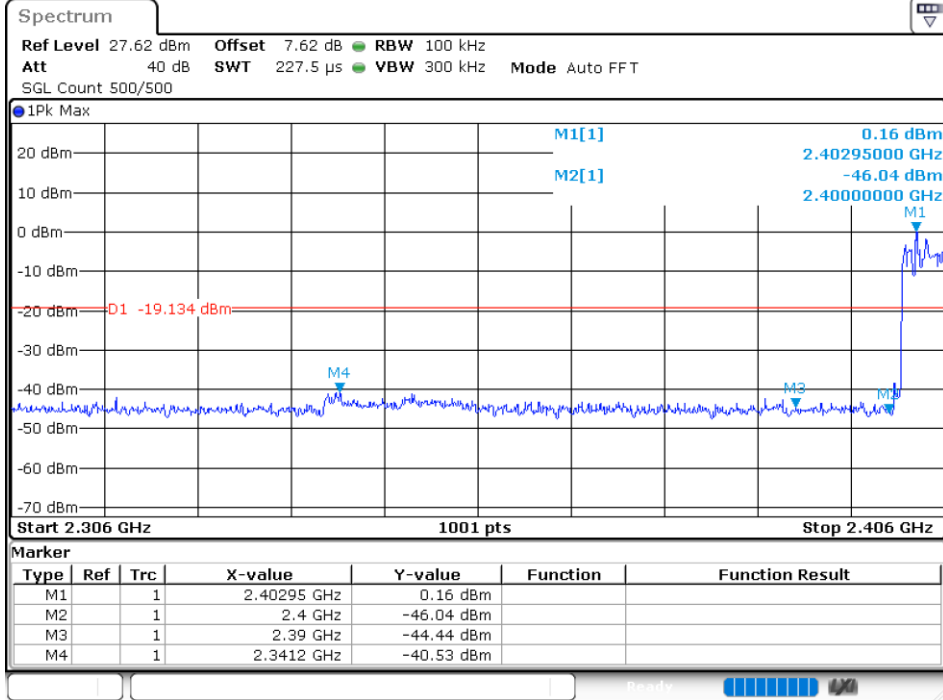

Band Edge(Hopping) NVNT 2-DH5 2480MHz Ant1 Hopping Emission

Band Edge NVNT 3-DH5 2402MHz Ant1 No-Hopping Ref

Band Edge NVNT 3-DH5 2402MHz Ant1 No-Hopping Emission

Band Edge(Hopping) NVNT 3-DH5 2402MHz Ant1 Hopping Ref

Band Edge(Hopping) NVNT 3-DH5 2402MHz Ant1 Hopping Emission

Band Edge NVNT 3-DH5 2480MHz Ant1 No-Hopping Ref

Band Edge NVNT 3-DH5 2480MHz Ant1 No-Hopping Emission

Band Edge(Hopping) NVNT 3-DH5 2480MHz Ant1 Hopping Ref

Band Edge(Hopping) NVNT 3-DH5 2480MHz Ant1 Hopping Emission

8.7 CONDUCTED RF SPURIOUS EMISSION

Condition	Mode	Frequency (MHz)	Antenna	Max Value (dBc)	Limit (dBc)	Verdict
NVNT	1-DH5	2402	Ant 1	-57.44	-20	Pass
NVNT	1-DH5	2441	Ant 1	-48.53	-20	Pass
NVNT	1-DH5	2480	Ant 1	-50.89	-20	Pass
NVNT	2-DH5	2402	Ant 1	-55.82	-20	Pass
NVNT	2-DH5	2441	Ant 1	-56.6	-20	Pass
NVNT	2-DH5	2480	Ant 1	-54.46	-20	Pass
NVNT	3-DH5	2402	Ant 1	-56.41	-20	Pass
NVNT	3-DH5	2441	Ant 1	-55.7	-20	Pass
NVNT	3-DH5	2480	Ant 1	-56.45	-20	Pass