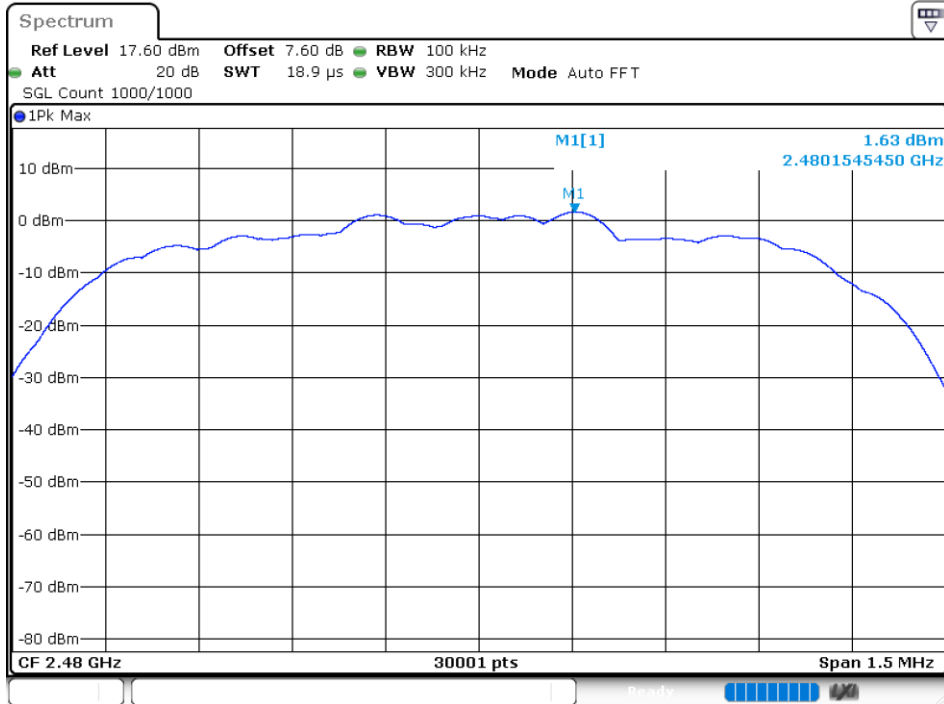

Tx. Spurious NVNT 1-DH5 2480MHz Ant1 Emission

Tx. Spurious NVNT 2-DH5 2402MHz Ant1 Ref

Tx. Spurious NVNT 2-DH5 2402MHz Ant1 Emission

Tx. Spurious NVNT 2-DH5 2441MHz Ant1 Ref

Tx. Spurious NVNT 2-DH5 2441MHz Ant1 Emission

Tx. Spurious NVNT 2-DH5 2480MHz Ant1 Ref

Tx. Spurious NVNT 2-DH5 2480MHz Ant1 Emission

Tx. Spurious NVNT 3-DH5 2402MHz Ant1 Ref

Tx. Spurious NVNT 3-DH5 2402MHz Ant1 Emission

Tx. Spurious NVNT 3-DH5 2441MHz Ant1 Ref

Tx. Spurious NVNT 3-DH5 2441MHz Ant1 Emission

Tx. Spurious NVNT 3-DH5 2480MHz Ant1 Ref

Tx. Spurious NVNT 3-DH5 2480MHz Ant1 Emission

END OF REPORT