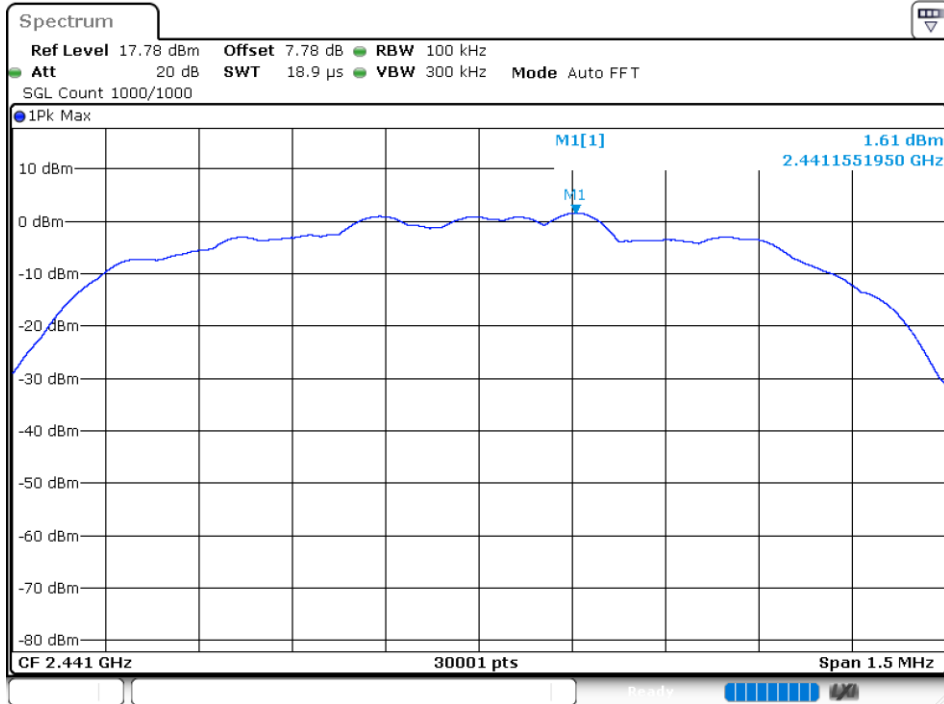

Tx. Spurious NVNT 1-DH5 2480MHz Ant1 Emission

Tx. Spurious NVNT 2-DH5 2402MHz Ant1 Ref

Tx. Spurious NVNT 2-DH5 2402MHz Ant1 Emission

Tx. Spurious NVNT 2-DH5 2441MHz Ant1 Ref

Tx. Spurious NVNT 2-DH5 2441MHz Ant1 Emission

Tx. Spurious NVNT 2-DH5 2480MHz Ant1 Ref

Tx. Spurious NVNT 2-DH5 2480MHz Ant1 Emission

Tx. Spurious NVNT 3-DH5 2402MHz Ant1 Ref

Tx. Spurious NVNT 3-DH5 2402MHz Ant1 Emission

Tx. Spurious NVNT 3-DH5 2441MHz Ant1 Ref

Tx. Spurious NVNT 3-DH5 2441MHz Ant1 Emission

Tx. Spurious NVNT 3-DH5 2480MHz Ant1 Ref

Tx. Spurious NVNT 3-DH5 2480MHz Ant1 Emission

END OF REPORT