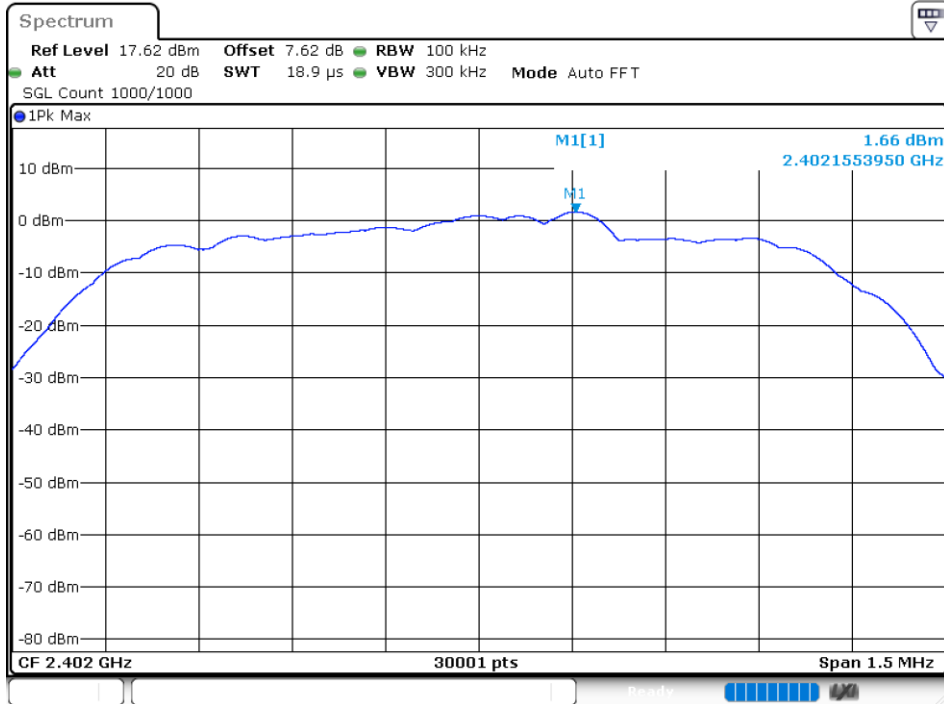

Tx. Spurious NVNT 1-DH5 2480MHz Ant1 Emission

Tx. Spurious NVNT 2-DH5 2402MHz Ant1 Ref

Tx. Spurious NVNT 2-DH5 2402MHz Ant1 Emission

Tx. Spurious NVNT 2-DH5 2441MHz Ant1 Ref

Tx. Spurious NVNT 2-DH5 2441MHz Ant1 Emission

Tx. Spurious NVNT 2-DH5 2480MHz Ant1 Ref

Tx. Spurious NVNT 2-DH5 2480MHz Ant1 Emission

Tx. Spurious NVNT 3-DH5 2402MHz Ant1 Ref

Tx. Spurious NVNT 3-DH5 2402MHz Ant1 Emission

Tx. Spurious NVNT 3-DH5 2441MHz Ant1 Ref

Tx. Spurious NVNT 3-DH5 2441MHz Ant1 Emission

Tx. Spurious NVNT 3-DH5 2480MHz Ant1 Ref

Tx. Spurious NVNT 3-DH5 2480MHz Ant1 Emission

END OF REPORT