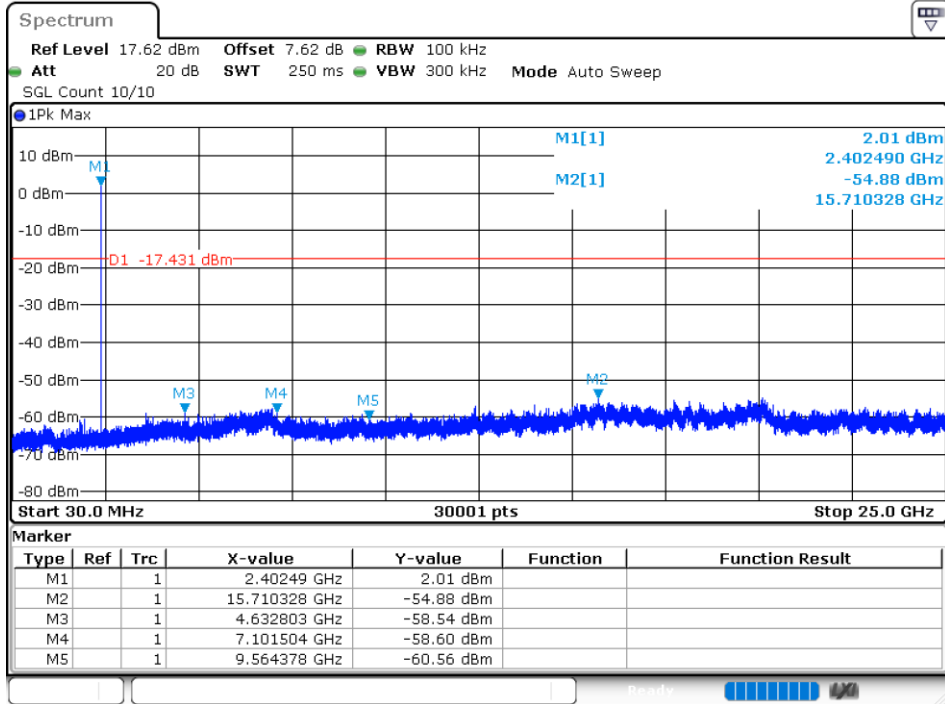

Band Edge(Hopping) NVNT 3-DH5 2480MHz Ant1 Hopping Emission

8.7 CONDUCTED RF SPURIOUS EMISSION

Condition	Mode	Frequency (MHz)	Antenna	Max Value (dBc)	Limit (dBc)	Verdict
NVNT	1-DH5	2402	Ant 1	-57.44	-20	Pass
NVNT	1-DH5	2441	Ant 1	-48.53	-20	Pass
NVNT	1-DH5	2480	Ant 1	-50.89	-20	Pass
NVNT	2-DH5	2402	Ant 1	-55.82	-20	Pass
NVNT	2-DH5	2441	Ant 1	-56.6	-20	Pass
NVNT	2-DH5	2480	Ant 1	-54.46	-20	Pass
NVNT	3-DH5	2402	Ant 1	-56.41	-20	Pass
NVNT	3-DH5	2441	Ant 1	-55.7	-20	Pass
NVNT	3-DH5	2480	Ant 1	-56.45	-20	Pass

Tx. Spurious NVNT 1-DH5 2402MHz Ant1 Ref

Tx. Spurious NVNT 1-DH5 2402MHz Ant1 Emission

Tx. Spurious NVNT 1-DH5 2441MHz Ant1 Ref

Tx. Spurious NVNT 1-DH5 2441MHz Ant1 Emission

Tx. Spurious NVNT 1-DH5 2480MHz Ant1 Ref

Tx. Spurious NVNT 1-DH5 2480MHz Ant1 Emission

Tx. Spurious NVNT 2-DH5 2402MHz Ant1 Ref

Tx. Spurious NVNT 2-DH5 2402MHz Ant1 Emission

Tx. Spurious NVNT 2-DH5 2441MHz Ant1 Ref

Tx. Spurious NVNT 2-DH5 2441MHz Ant1 Emission