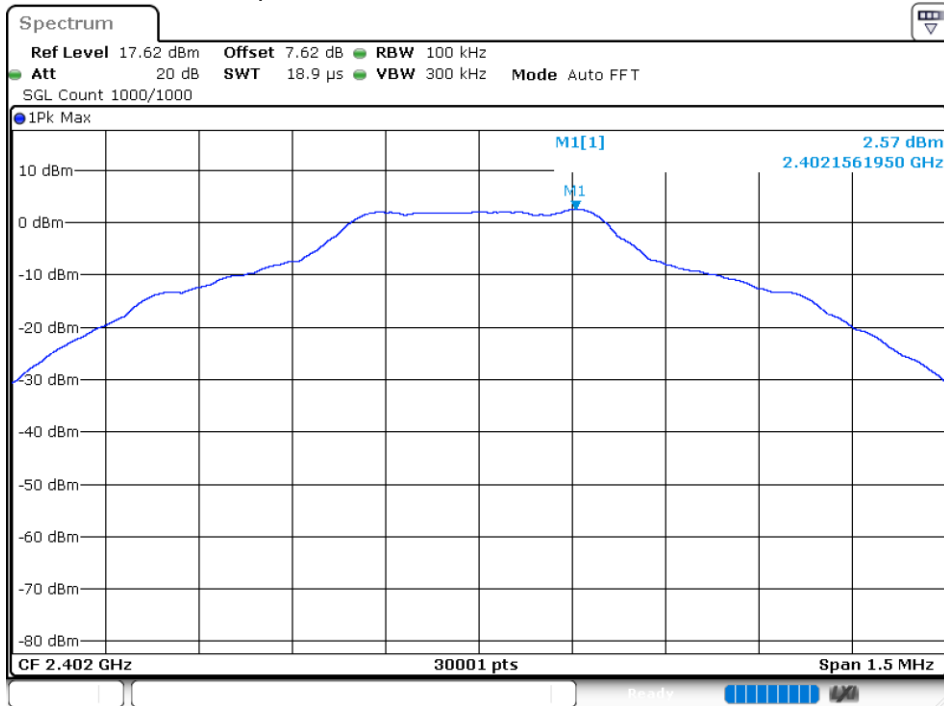

8.7 CONDUCTED RF SPURIOUS EMISSION

Condition	Mode	Frequency (MHz)	Antenna	Max Value (dBc)	Limit (dBc)	Verdict
NVNT	1-DH5	2402	Ant 1	-57.44	-20	Pass
NVNT	1-DH5	2441	Ant 1	-48.53	-20	Pass
NVNT	1-DH5	2480	Ant 1	-50.89	-20	Pass
NVNT	2-DH5	2402	Ant 1	-55.82	-20	Pass
NVNT	2-DH5	2441	Ant 1	-56.6	-20	Pass
NVNT	2-DH5	2480	Ant 1	-54.46	-20	Pass
NVNT	3-DH5	2402	Ant 1	-56.41	-20	Pass
NVNT	3-DH5	2441	Ant 1	-55.7	-20	Pass
NVNT	3-DH5	2480	Ant 1	-56.45	-20	Pass

Tx. Spurious NVNT 1-DH5 2402MHz Ant1 Ref