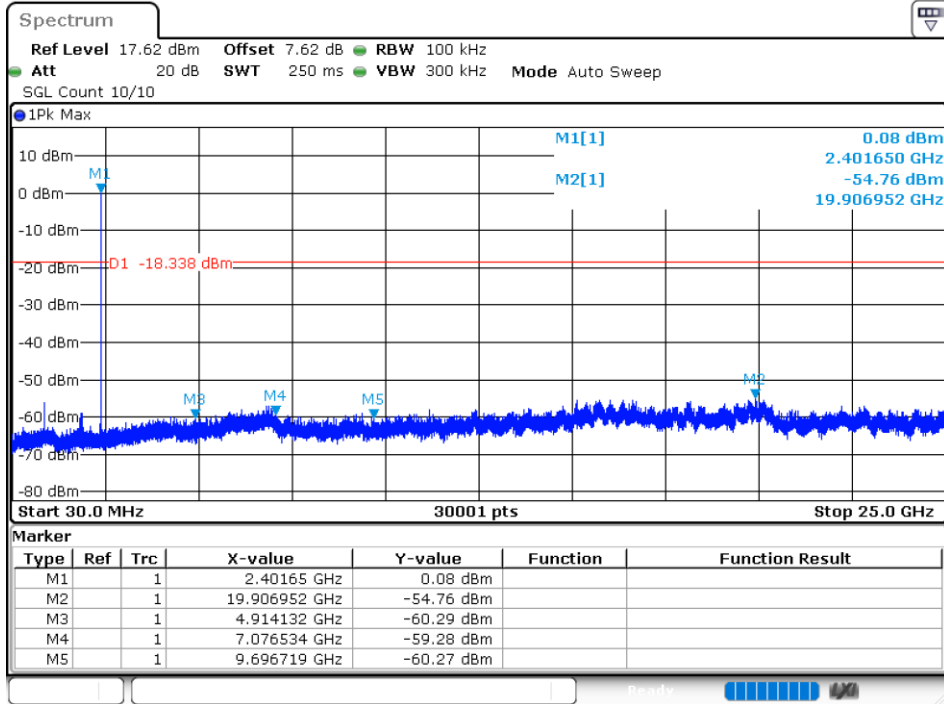

Tx. Spurious NVNT 1-DH5 2480MHz Ant1 Emission

Tx. Spurious NVNT 2-DH5 2402MHz Ant1 Ref

Tx. Spurious NVNT 2-DH5 2402MHz Ant1 Emission

Tx. Spurious NVNT 2-DH5 2441MHz Ant1 Ref

Tx. Spurious NVNT 2-DH5 2441MHz Ant1 Emission

Tx. Spurious NVNT 2-DH5 2480MHz Ant1 Ref

Tx. Spurious NVNT 2-DH5 2480MHz Ant1 Emission

Tx. Spurious NVNT 3-DH5 2402MHz Ant1 Ref

Tx. Spurious NVNT 3-DH5 2402MHz Ant1 Emission

Tx. Spurious NVNT 3-DH5 2441MHz Ant1 Ref

Tx. Spurious NVNT 3-DH5 2441MHz Ant1 Emission

Tx. Spurious NVNT 3-DH5 2480MHz Ant1 Ref

Tx. Spurious NVNT 3-DH5 2480MHz Ant1 Emission

END OF REPORT