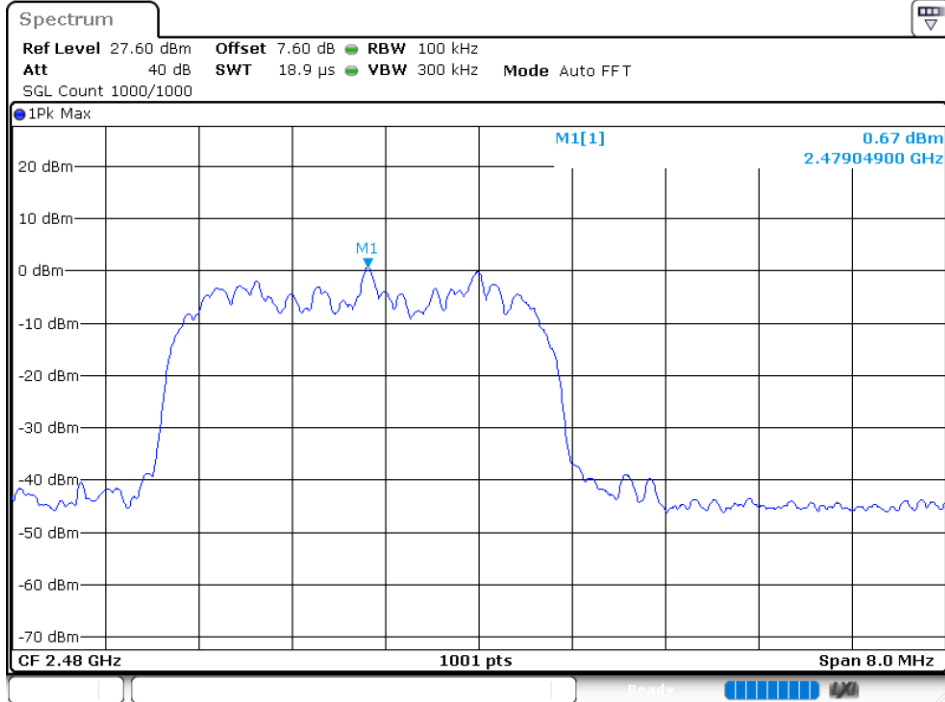

Band Edge(Hopping) NVNT 3-DH5 2402MHz Ant1 Hopping Emission

Band Edge NVNT 3-DH5 2480MHz Ant1 No-Hopping Ref

Band Edge NVNT 3-DH5 2480MHz Ant1 No-Hopping Emission

Band Edge(Hopping) NVNT 3-DH5 2480MHz Ant1 Hopping Ref

Band Edge(Hopping) NVNT 3-DH5 2480MHz Ant1 Hopping Emission

8.7 CONDUCTED RF SPURIOUS EMISSION

Condition	Mode	Frequency (MHz)	Antenna	Max Value (dBc)	Limit (dBc)	Verdict
NVNT	1-DH5	2402	Ant 1	-57.44	-20	Pass
NVNT	1-DH5	2441	Ant 1	-48.53	-20	Pass
NVNT	1-DH5	2480	Ant 1	-50.89	-20	Pass
NVNT	2-DH5	2402	Ant 1	-55.82	-20	Pass
NVNT	2-DH5	2441	Ant 1	-56.6	-20	Pass
NVNT	2-DH5	2480	Ant 1	-54.46	-20	Pass
NVNT	3-DH5	2402	Ant 1	-56.41	-20	Pass
NVNT	3-DH5	2441	Ant 1	-55.7	-20	Pass
NVNT	3-DH5	2480	Ant 1	-56.45	-20	Pass