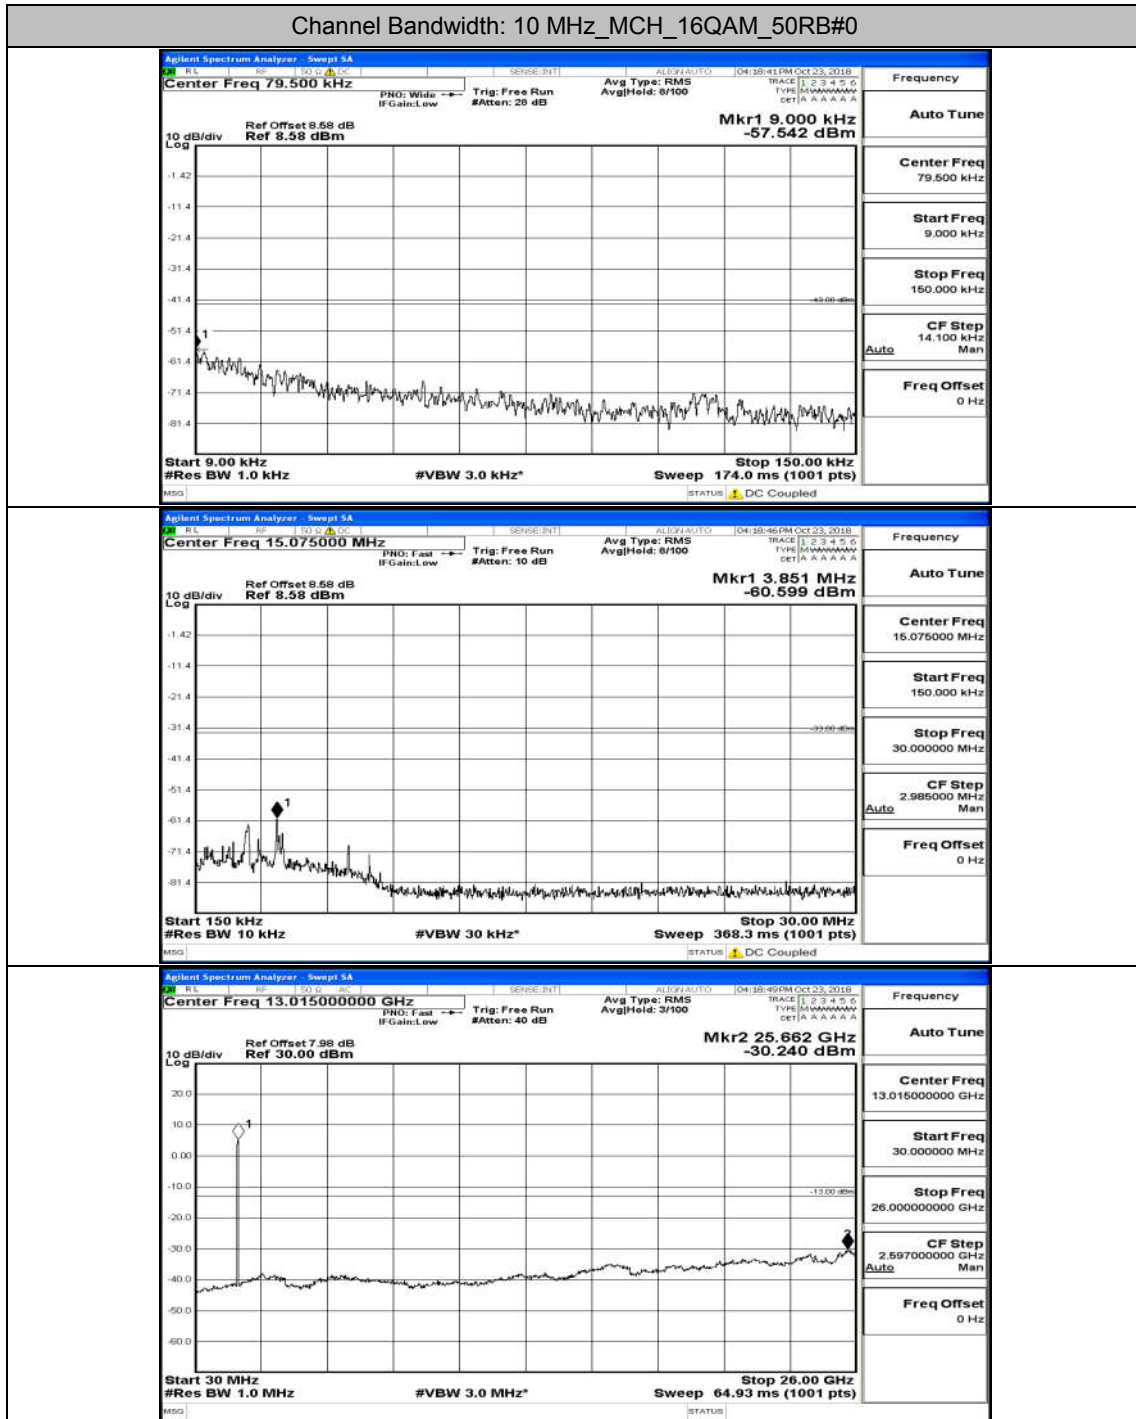

Channel Bandwidth: 10 MHz_MCH_16QAM_50RB#0