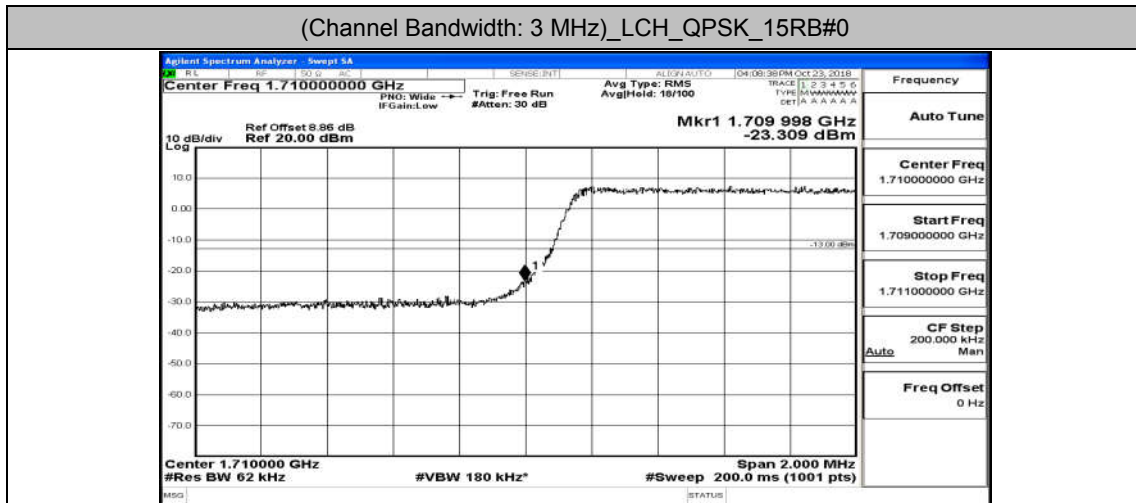

Appendix B.4: Band Edge

Test Graphs

Channel Bandwidth: 1.4 MHz

(Channel Bandwidth: 1.4 MHz)_LCH_QPSK_6RB#0

(Channel Bandwidth: 1.4 MHz)_HCH_QPSK_6RB#0

(Channel Bandwidth: 1.4 MHz)_LCH_16QAM_6RB#0

(Channel Bandwidth: 1.4 MHz)_HCH_16QAM_6RB#0

Channel Bandwidth: 3 MHz

(Channel Bandwidth: 3 MHz)_LCH_QPSK_15RB#0

(Channel Bandwidth: 3 MHz)_HCH_QPSK_15RB#0

(Channel Bandwidth: 3 MHz)_LCH_16QAM_15RB#0

(Channel Bandwidth: 3 MHz)_HCH_16QAM_15RB#0

Channel Bandwidth: 5 MHz