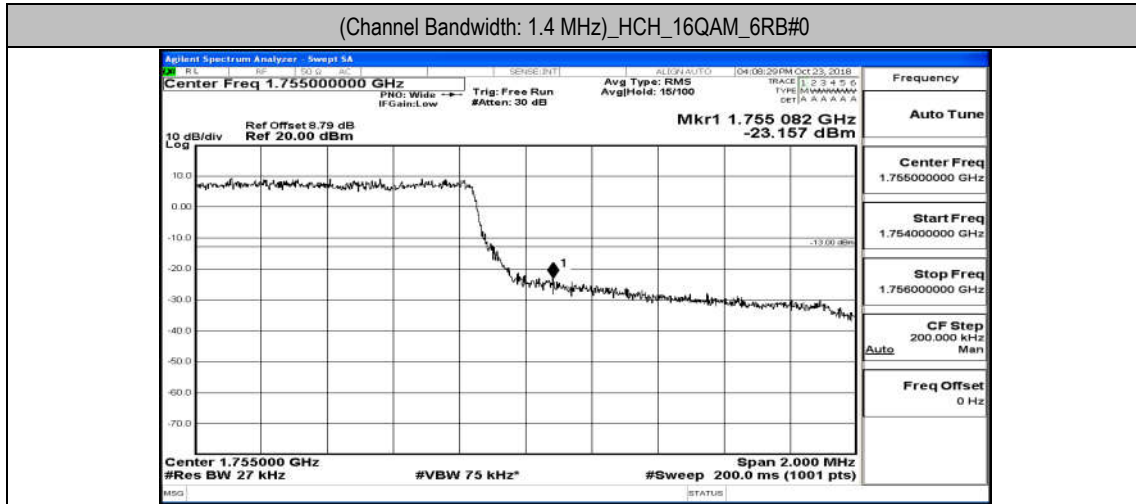

Appendix B.4: Band Edge

Test Graphs

Channel Bandwidth: 1.4 MHz

(Channel Bandwidth: 1.4 MHz)_LCH_QPSK_6RB#0

(Channel Bandwidth: 1.4 MHz)_HCH_QPSK_6RB#0

(Channel Bandwidth: 1.4 MHz)_LCH_16QAM_6RB#0

(Channel Bandwidth: 1.4 MHz)_HCH_16QAM_6RB#0

Channel Bandwidth: 3 MHz

(Channel Bandwidth: 3 MHz)_LCH_QPSK_15RB#0

(Channel Bandwidth: 3 MHz)_HCH_QPSK_15RB#0

(Channel Bandwidth: 3 MHz)_LCH_16QAM_15RB#0

(Channel Bandwidth: 3 MHz)_HCH_16QAM_15RB#0

Channel Bandwidth: 5 MHz