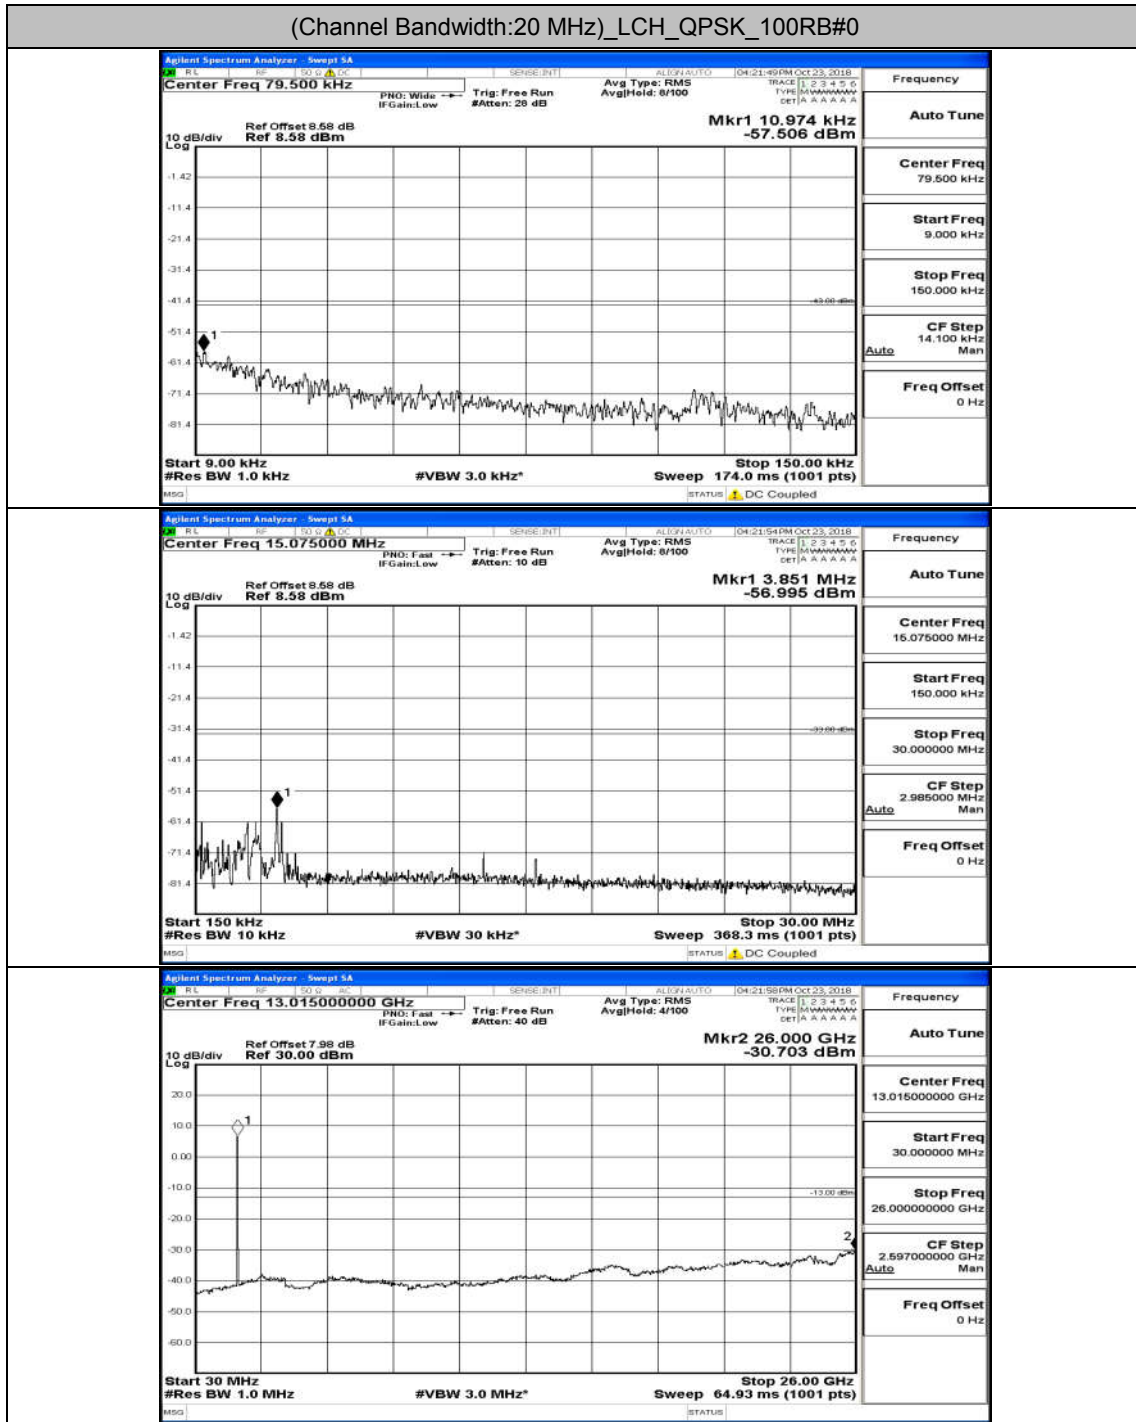

(Channel Bandwidth:15 MHz)_LCH_16QAM_75RB#0

(Channel Bandwidth:15 MHz)_MCH_16QAM_75RB#0

(Channel Bandwidth:15 MHz)_HCH_16QAM_75RB#0

Channel Bandwidth: 20 MHz

(Channel Bandwidth:20 MHz)_MCH_QPSK_100RB#0

(Channel Bandwidth:20 MHz)_HCH_QPSK_100RB#0