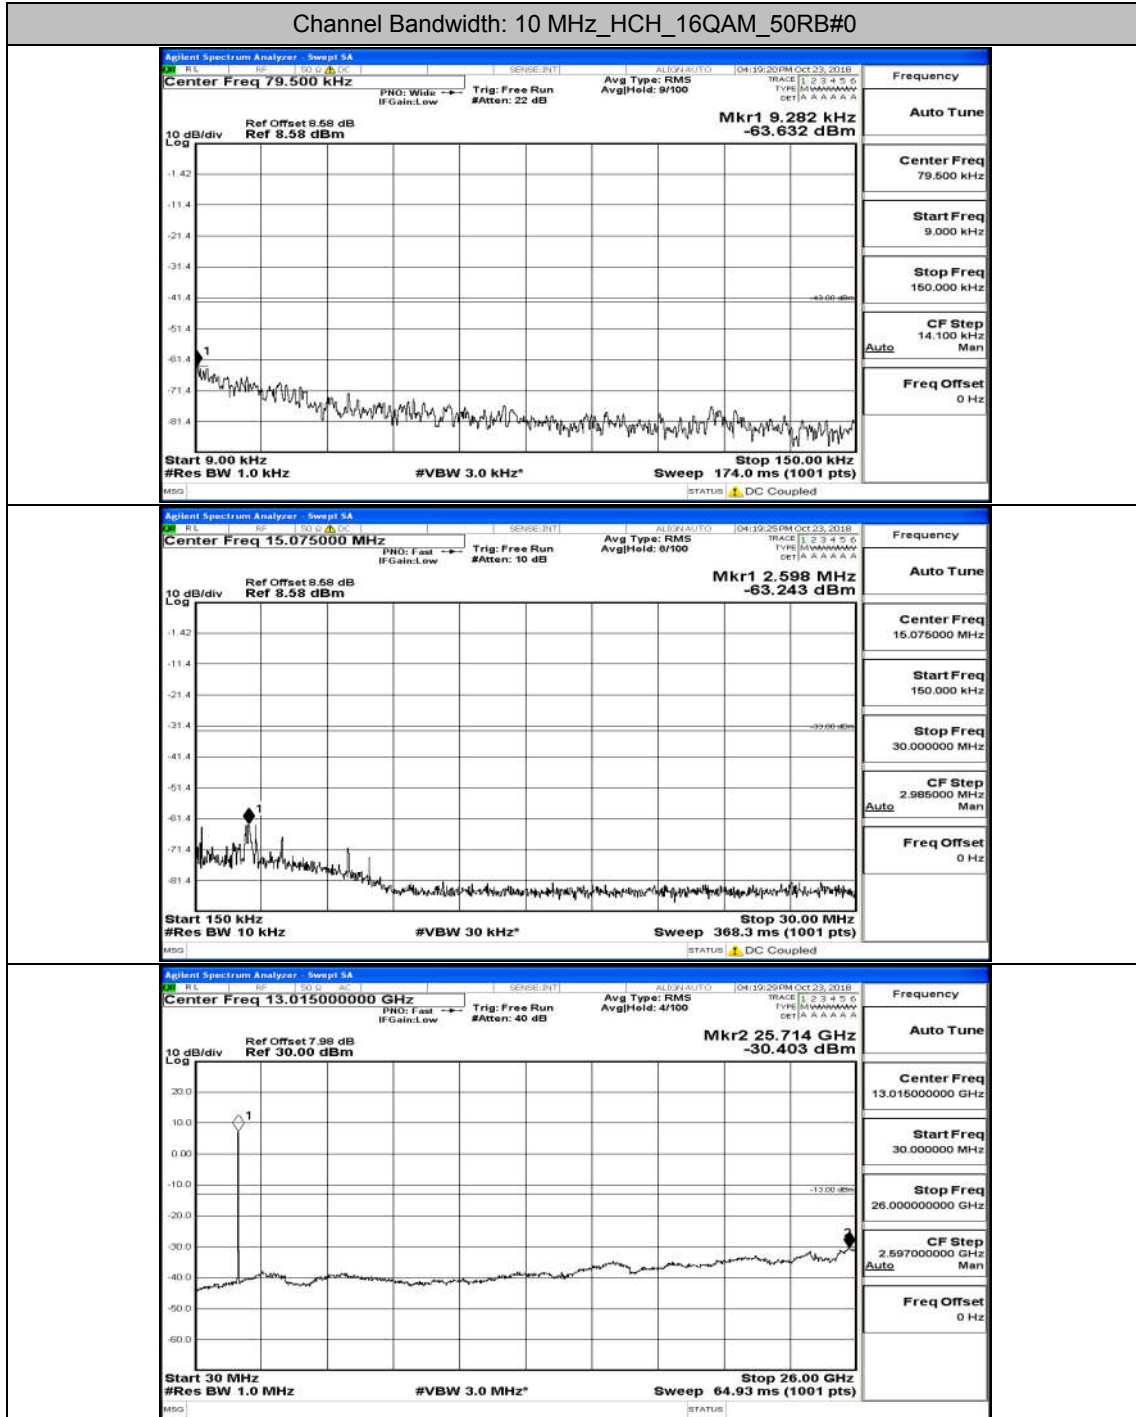

Channel Bandwidth: 10 MHz_HCH_16QAM_50RB#0