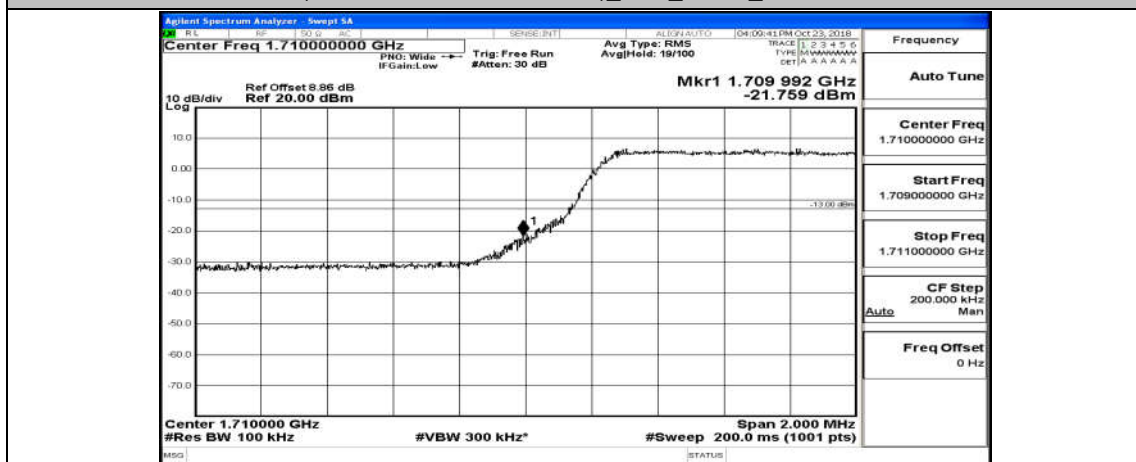

Channel Bandwidth: 3 MHz

(Channel Bandwidth: 3 MHz)_LCH_QPSK_15RB#0

(Channel Bandwidth: 3 MHz)_HCH_QPSK_15RB#0

(Channel Bandwidth: 3 MHz)_LCH_16QAM_15RB#0

(Channel Bandwidth: 3 MHz)_HCH_16QAM_15RB#0

Channel Bandwidth: 5 MHz

(Channel Bandwidth: 5 MHz)_LCH_QPSK_25RB#0

(Channel Bandwidth: 5 MHz)_HCH_QPSK_25RB#0

(Channel Bandwidth: 5 MHz)_LCH_16QAM_25RB#0

(Channel Bandwidth: 5 MHz)_HCH_16QAM_25RB#0

Channel Bandwidth: 10 MHz

Channel Bandwidth: 10 MHz_HCH_16QAM_50RB#0