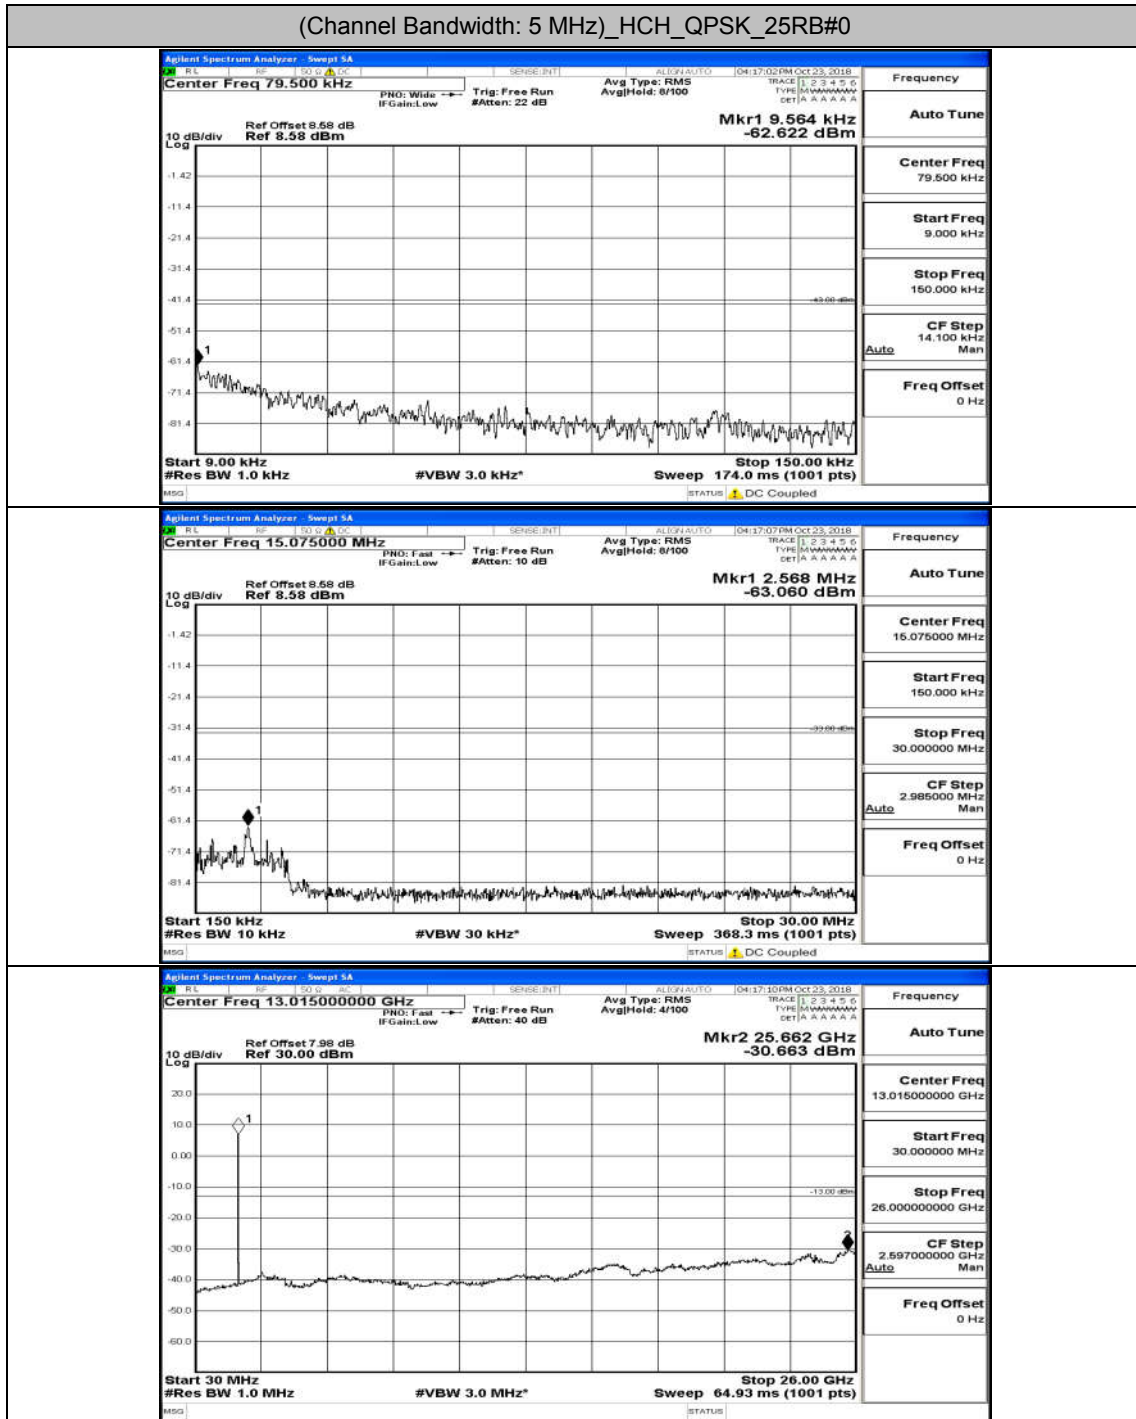

(Channel Bandwidth: 3 MHz)_MCH_16QAM_15RB#0

(Channel Bandwidth: 3 MHz)_HCH_16QAM_15RB#0

Channel Bandwidth: 5 MHz

(Channel Bandwidth: 5 MHz)_MCH_QPSK_25RB#0

(Channel Bandwidth: 5 MHz)_HCH_QPSK_25RB#0

(Channel Bandwidth: 5 MHz)_LCH_16QAM_25RB#0