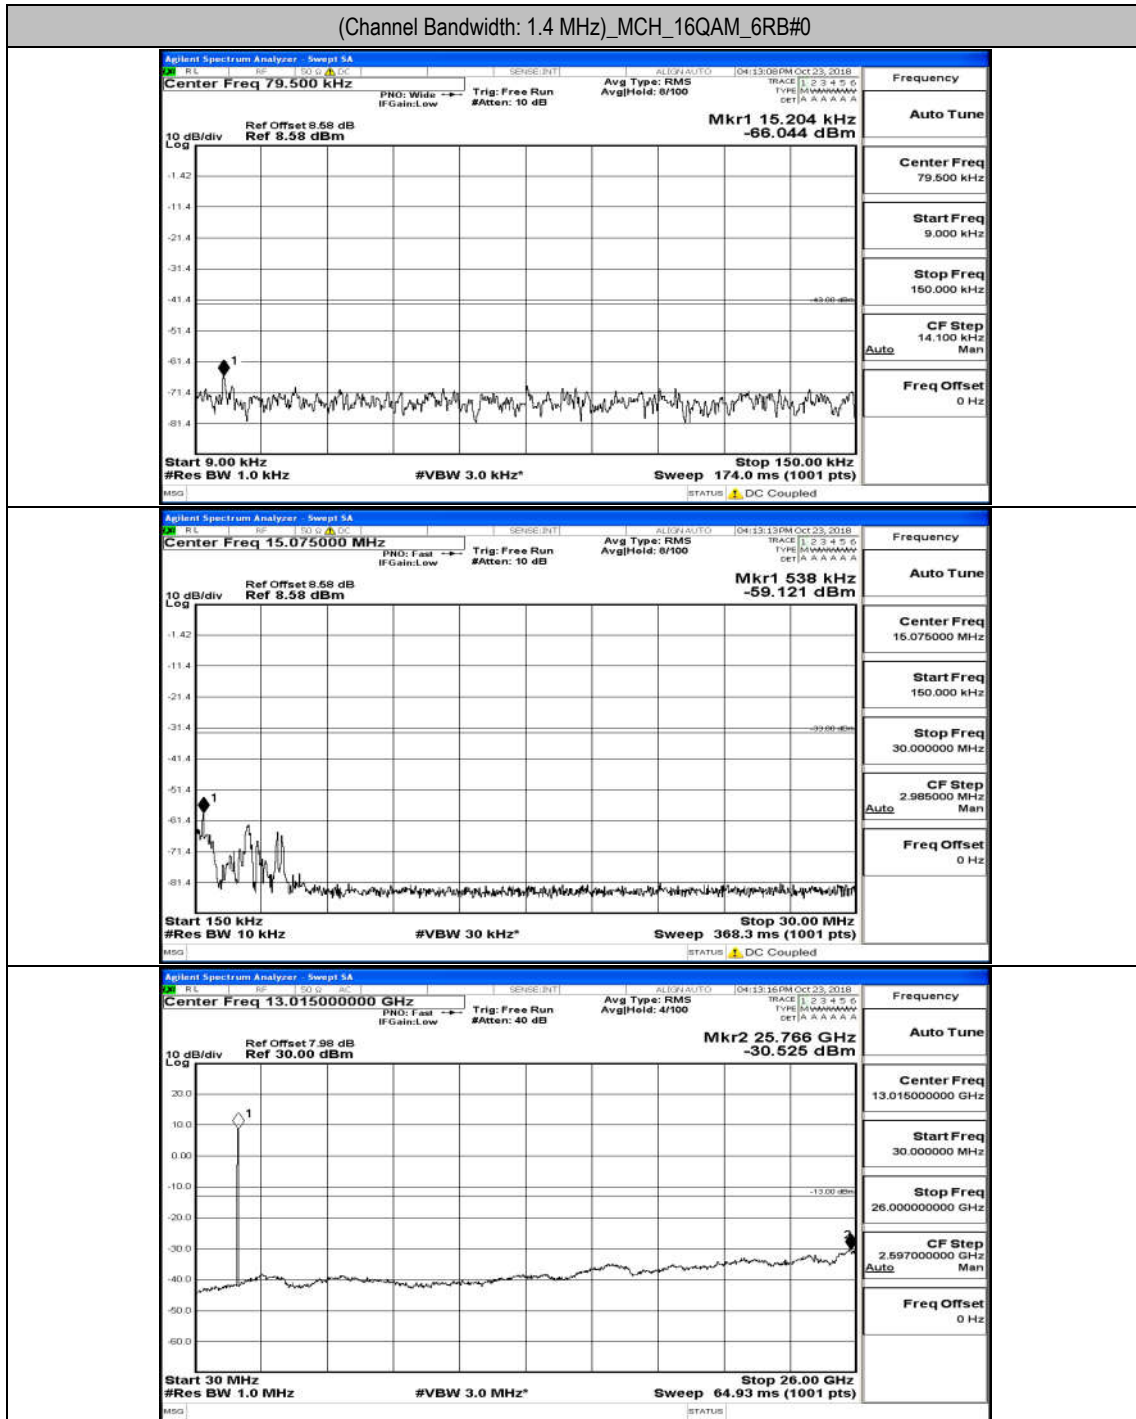

Test Graphs

Channel Bandwidth: 1.4 MHz

(Channel Bandwidth: 1.4 MHz) MCH_QPSK_6RB#0

(Channel Bandwidth: 1.4 MHz)_HCH_QPSK_6RB#0

(Channel Bandwidth: 1.4 MHz)_LCH_16QAM_6RB#0

(Channel Bandwidth: 1.4 MHz)_MCH_16QAM_6RB#0