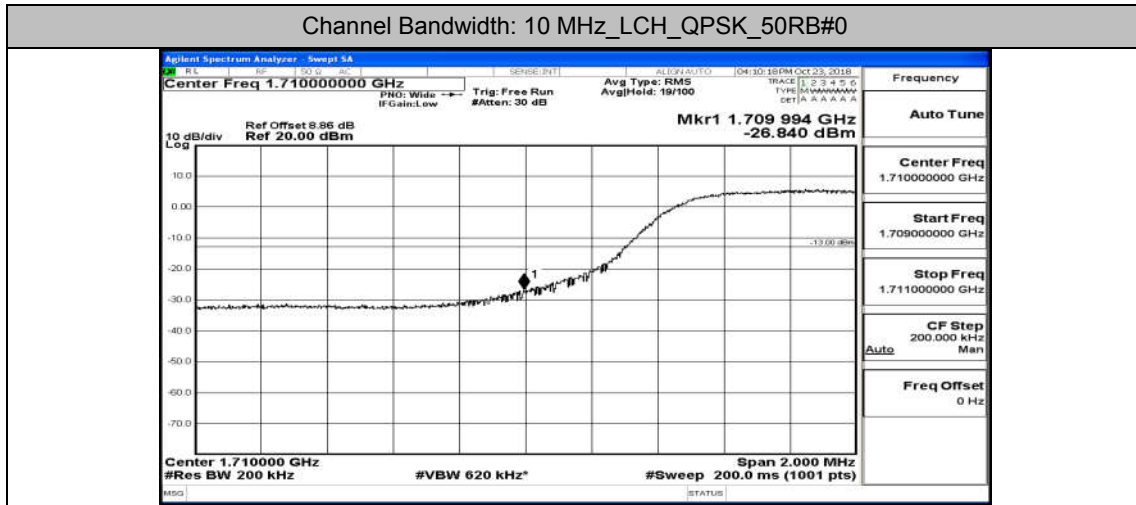

(Channel Bandwidth: 5 MHz)_LCH_QPSK_25RB#0

(Channel Bandwidth: 5 MHz)_HCH_QPSK_25RB#0

(Channel Bandwidth: 5 MHz)_LCH_16QAM_25RB#0

(Channel Bandwidth: 5 MHz)_HCH_16QAM_25RB#0

Channel Bandwidth: 10 MHz

Channel Bandwidth: 10 MHz_HCH_16QAM_50RB#0