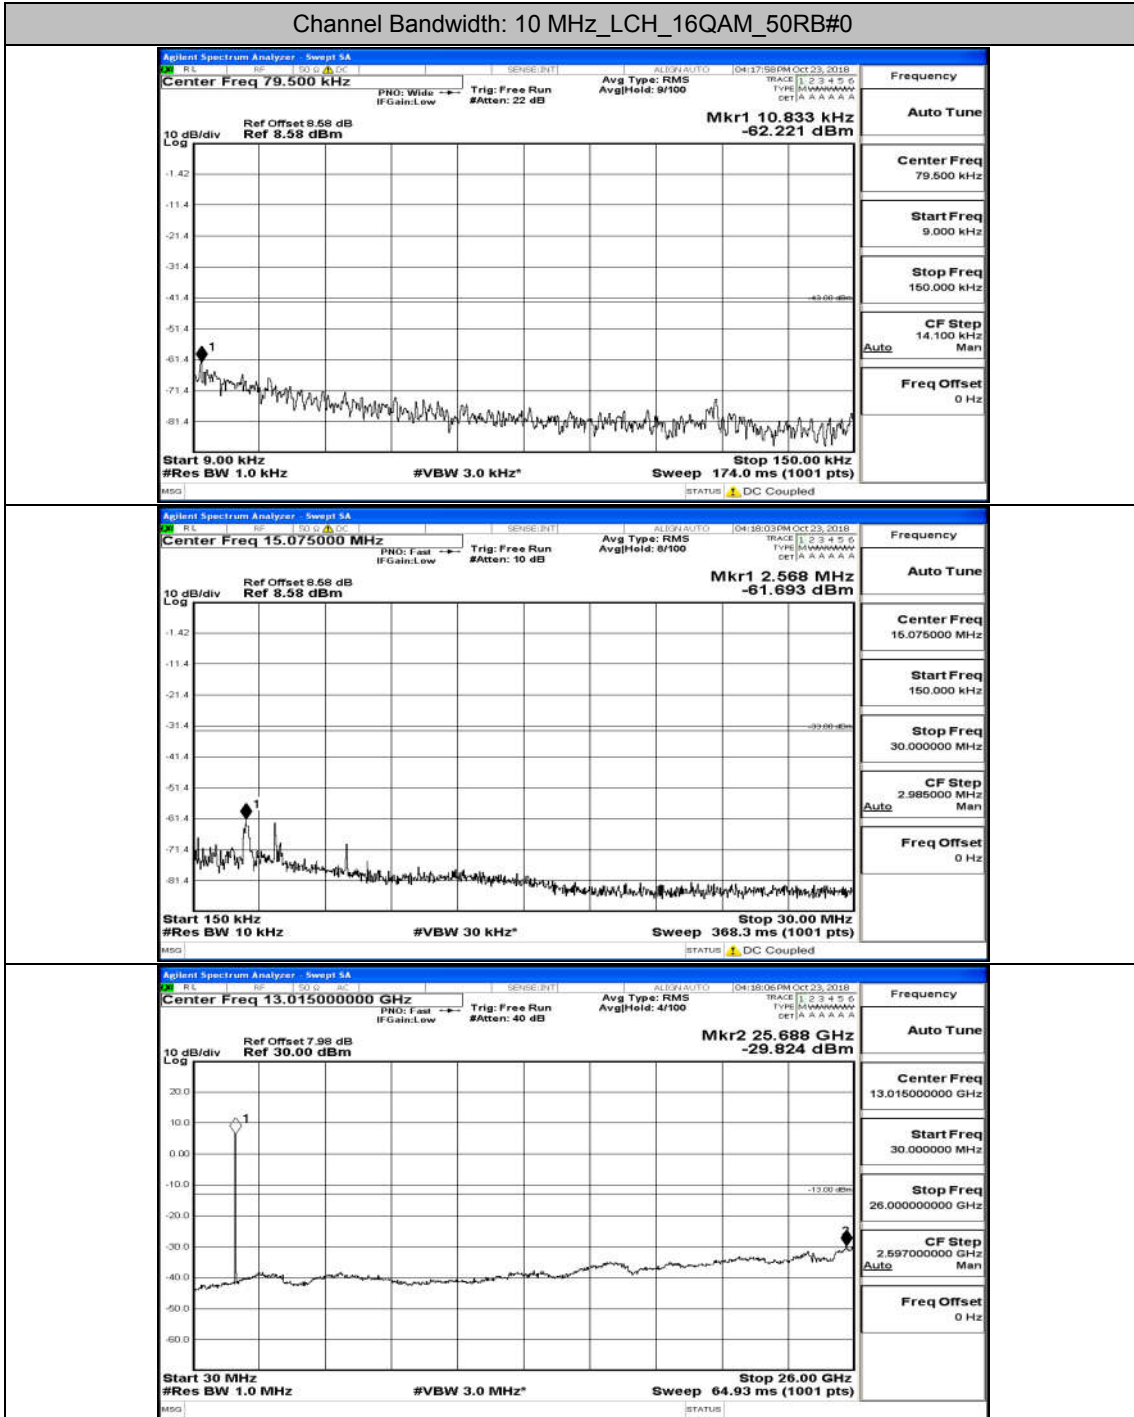

(Channel Bandwidth: 5 MHz)_MCH_16QAM_25RB#0

(Channel Bandwidth: 5 MHz)_HCH_16QAM_25RB#0

Channel Bandwidth: 10 MHz

Channel Bandwidth: 10 MHz_MCH_QPSK_50RB#0

Channel Bandwidth: 10 MHz_HCH_QPSK_50RB#0

Channel Bandwidth: 10 MHz_LCH_16QAM_50RB#0