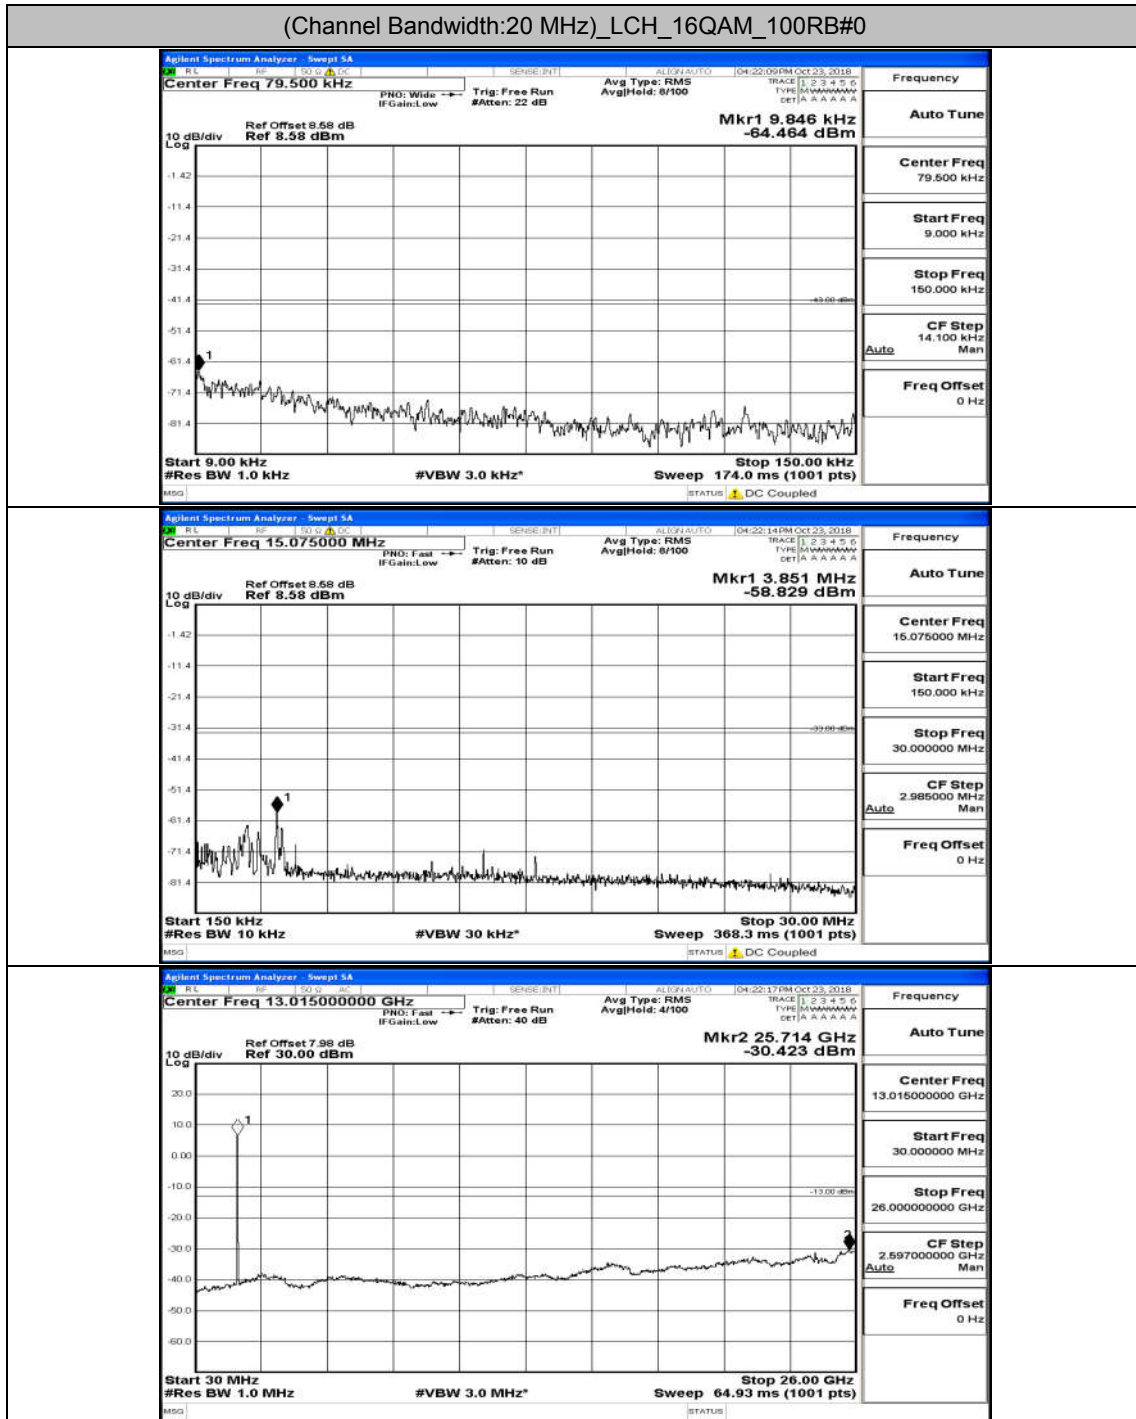

(Channel Bandwidth:20 MHz)_LCH_16QAM_100RB#0