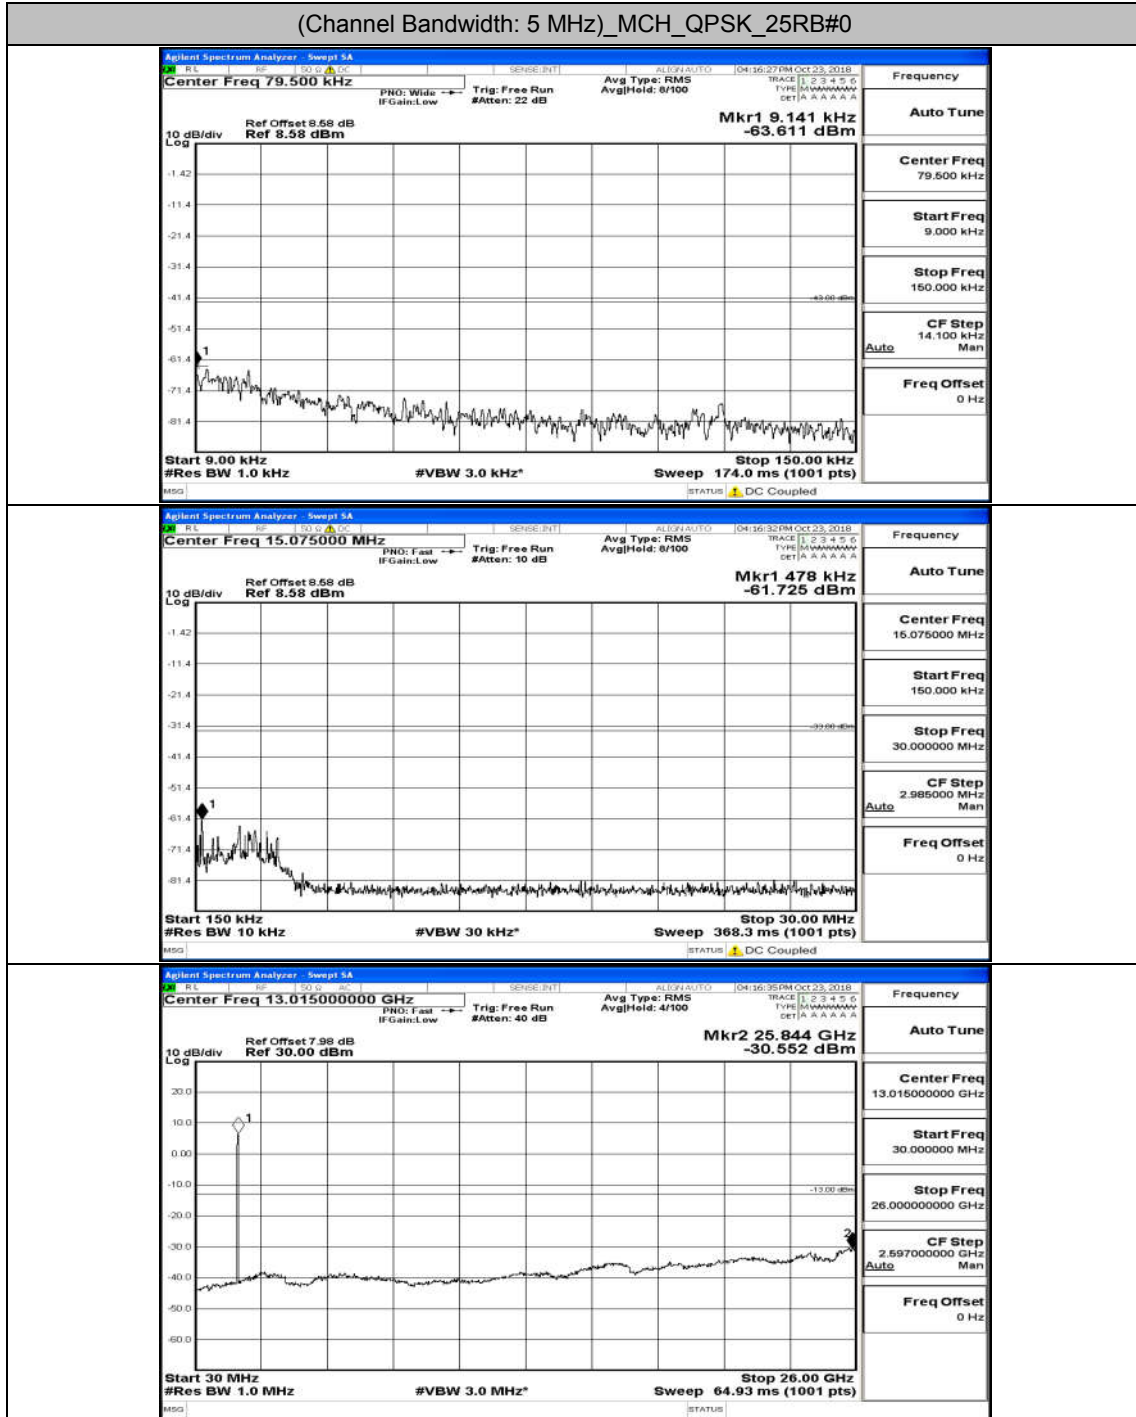

(Channel Bandwidth: 3 MHz)_MCH_16QAM_15RB#0

(Channel Bandwidth: 3 MHz)_HCH_16QAM_15RB#0

Channel Bandwidth: 5 MHz

(Channel Bandwidth: 5 MHz)_MCH_QPSK_25RB#0

(Channel Bandwidth: 5 MHz)_HCH_QPSK_25RB#0

(Channel Bandwidth: 5 MHz)_LCH_16QAM_25RB#0