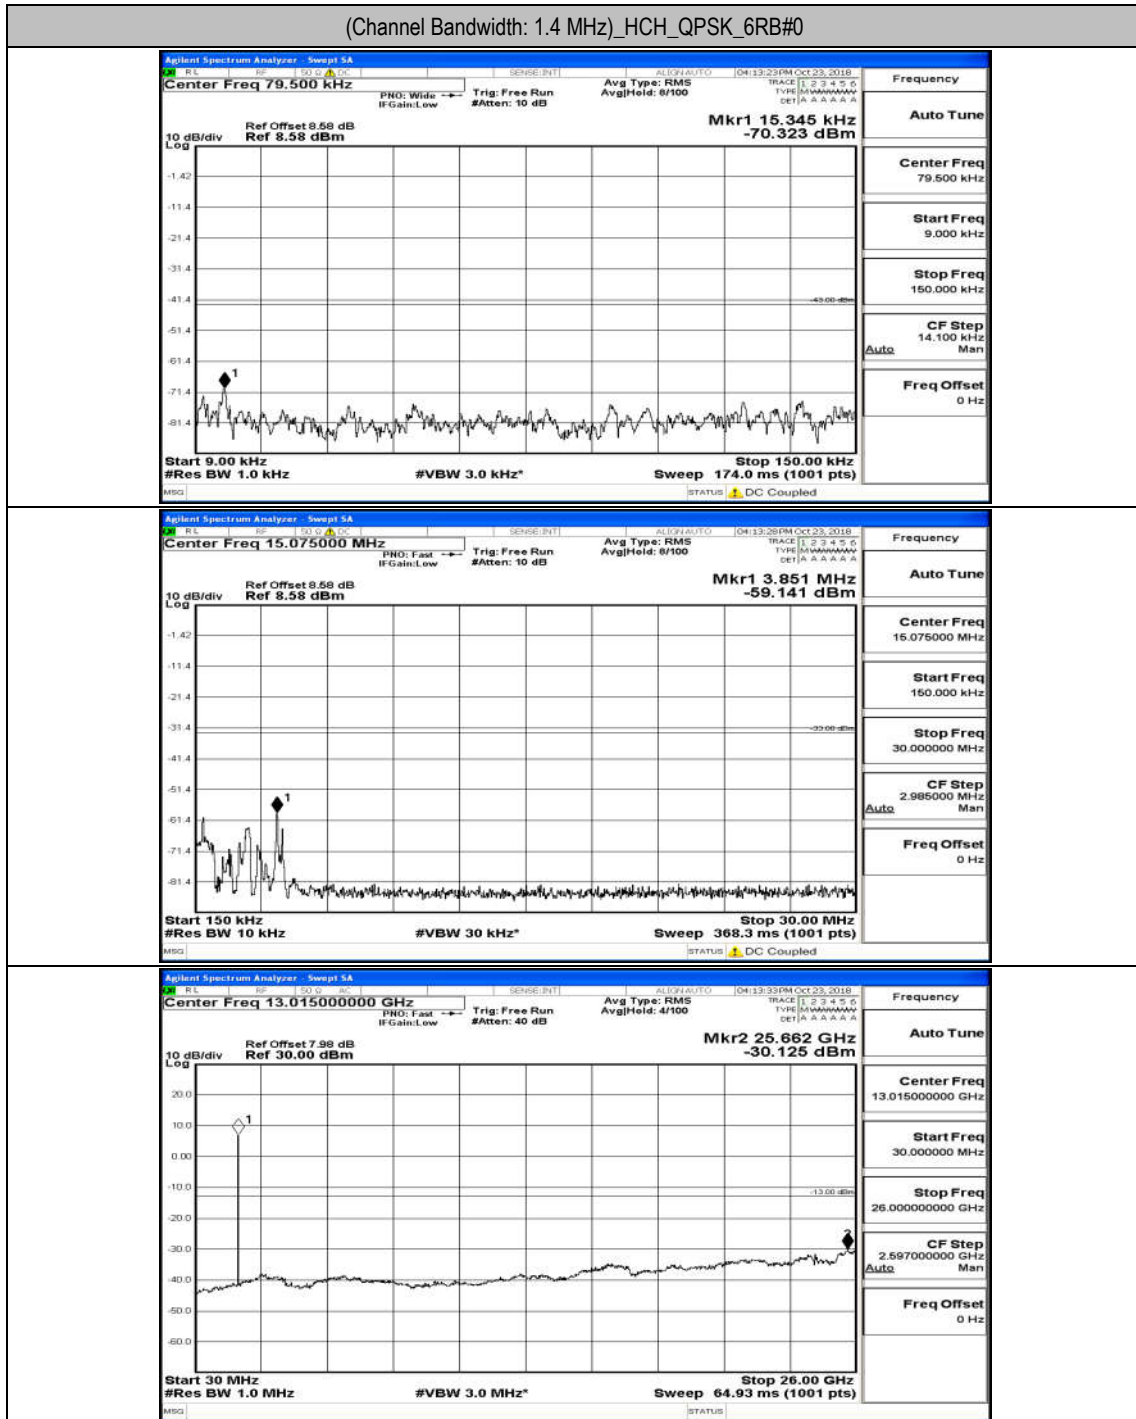

Test Graphs

Channel Bandwidth: 1.4 MHz

(Channel Bandwidth: 1.4 MHz) MCH_QPSK_6RB#0

(Channel Bandwidth: 1.4 MHz)_HCH_QPSK_6RB#0

(Channel Bandwidth: 1.4 MHz)_LCH_16QAM_6RB#0

(Channel Bandwidth: 1.4 MHz)_MCH_16QAM_6RB#0