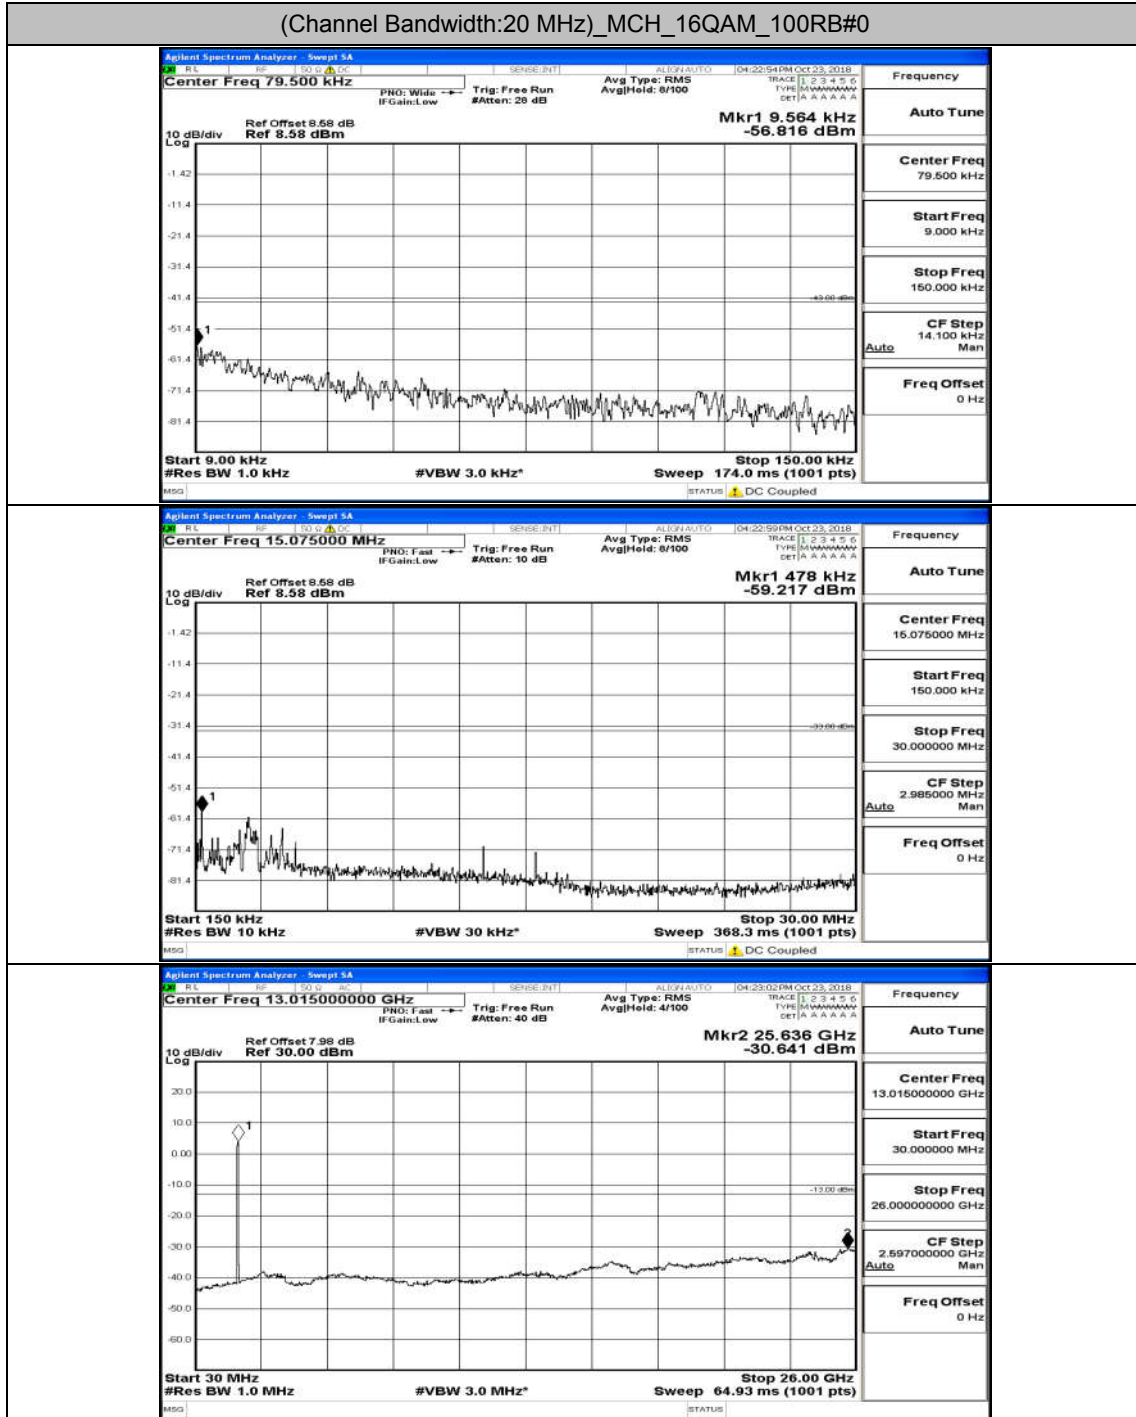

(Channel Bandwidth:20 MHz)_MCH_16QAM_100RB#0