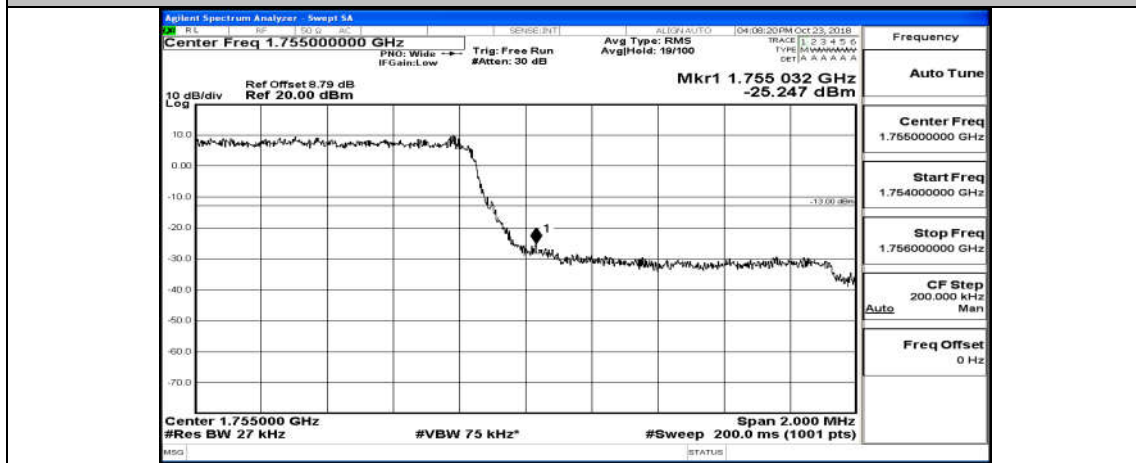

Appendix B.4: Band Edge

Test Graphs

Channel Bandwidth: 1.4 MHz

(Channel Bandwidth: 1.4 MHz)_LCH_QPSK_6RB#0

(Channel Bandwidth: 1.4 MHz)_HCH_QPSK_6RB#0

(Channel Bandwidth: 1.4 MHz)_LCH_16QAM_6RB#0

(Channel Bandwidth: 1.4 MHz)_HCH_16QAM_6RB#0

Channel Bandwidth: 3 MHz

(Channel Bandwidth: 3 MHz)_LCH_QPSK_15RB#0

(Channel Bandwidth: 3 MHz)_HCH_QPSK_15RB#0

(Channel Bandwidth: 3 MHz)_LCH_16QAM_15RB#0

(Channel Bandwidth: 3 MHz)_HCH_16QAM_15RB#0

Channel Bandwidth: 5 MHz