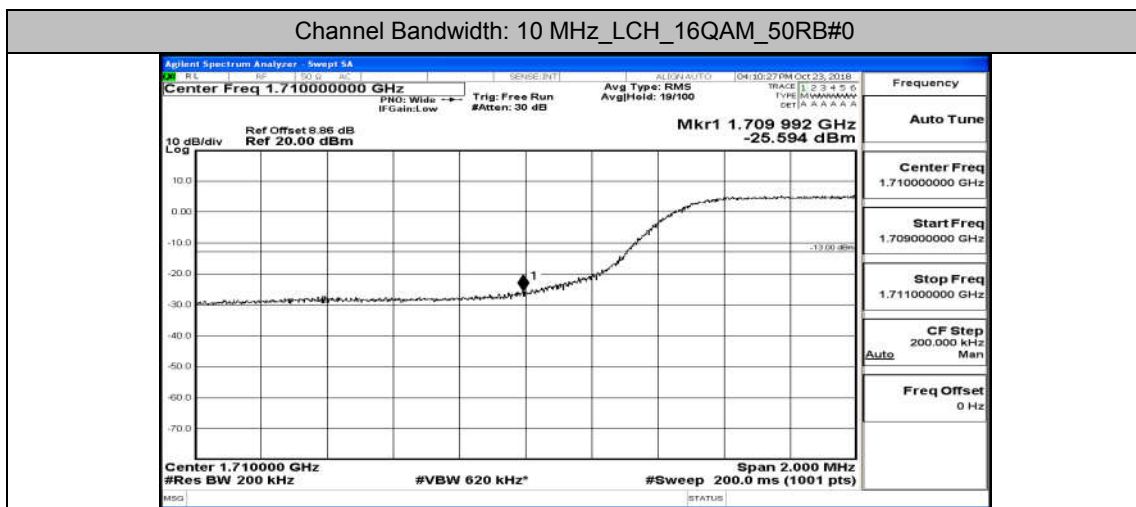

(Channel Bandwidth: 5 MHz)_LCH_QPSK_25RB#0

(Channel Bandwidth: 5 MHz)_HCH_QPSK_25RB#0

(Channel Bandwidth: 5 MHz)_LCH_16QAM_25RB#0

(Channel Bandwidth: 5 MHz)_HCH_16QAM_25RB#0

Channel Bandwidth: 10 MHz

Channel Bandwidth: 10 MHz_HCH_16QAM_50RB#0