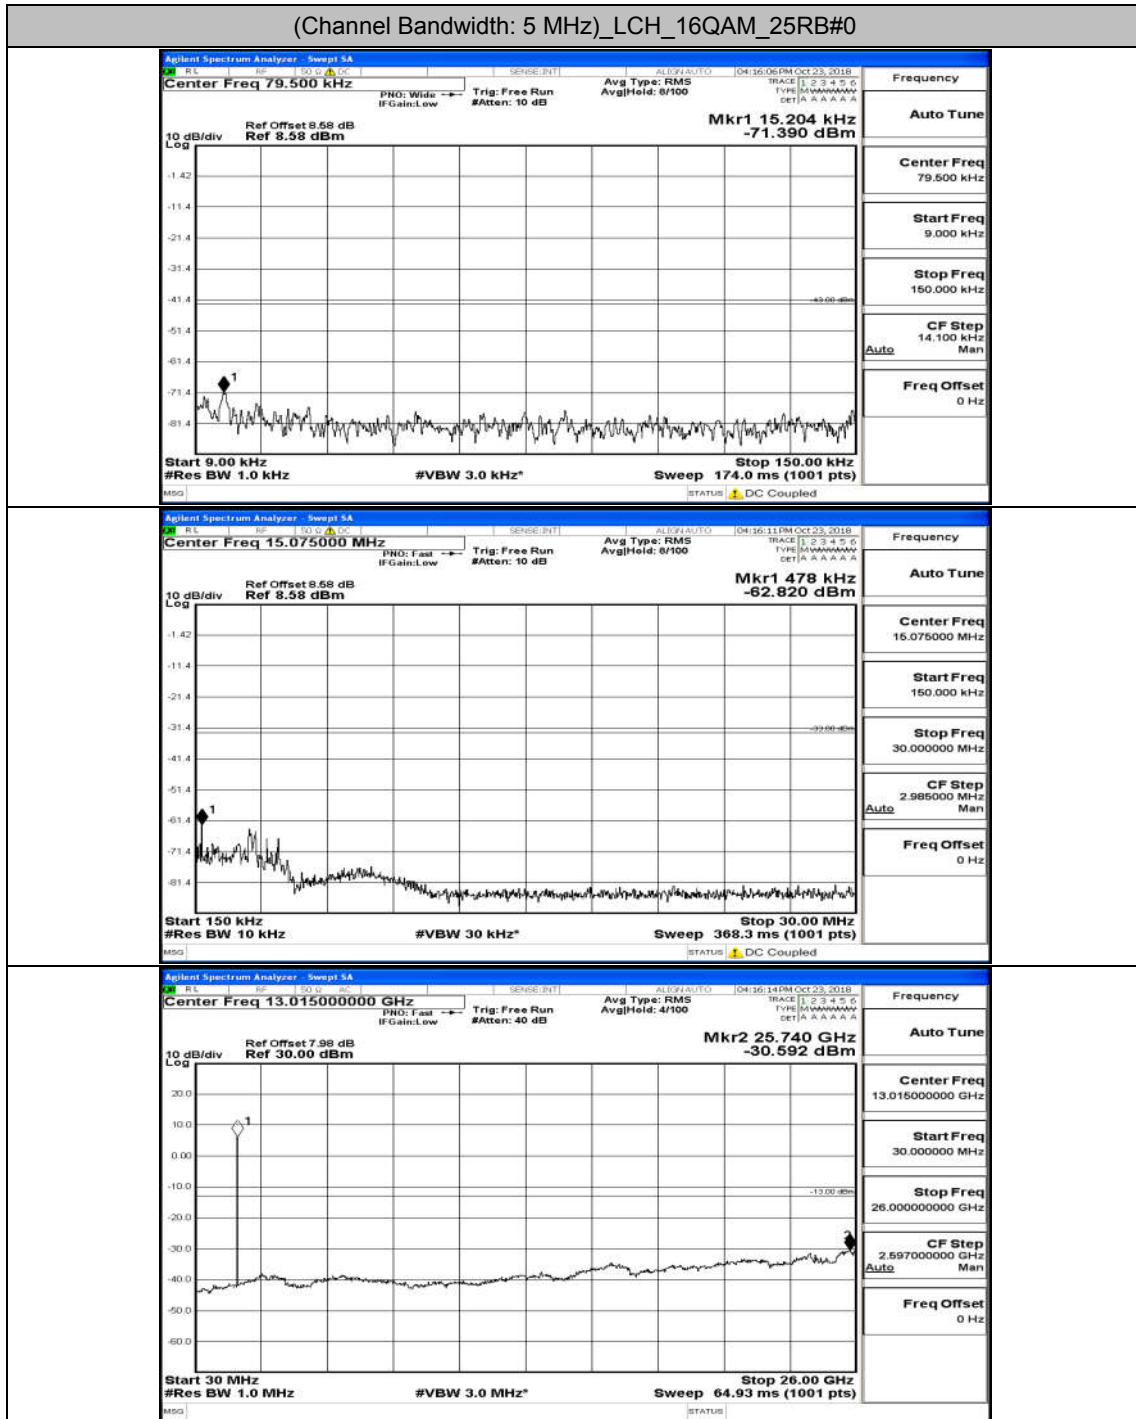

(Channel Bandwidth: 3 MHz)_MCH_16QAM_15RB#0

(Channel Bandwidth: 3 MHz)_HCH_16QAM_15RB#0

Channel Bandwidth: 5 MHz

(Channel Bandwidth: 5 MHz)_MCH_QPSK_25RB#0

(Channel Bandwidth: 5 MHz)_HCH_QPSK_25RB#0

(Channel Bandwidth: 5 MHz)_LCH_16QAM_25RB#0