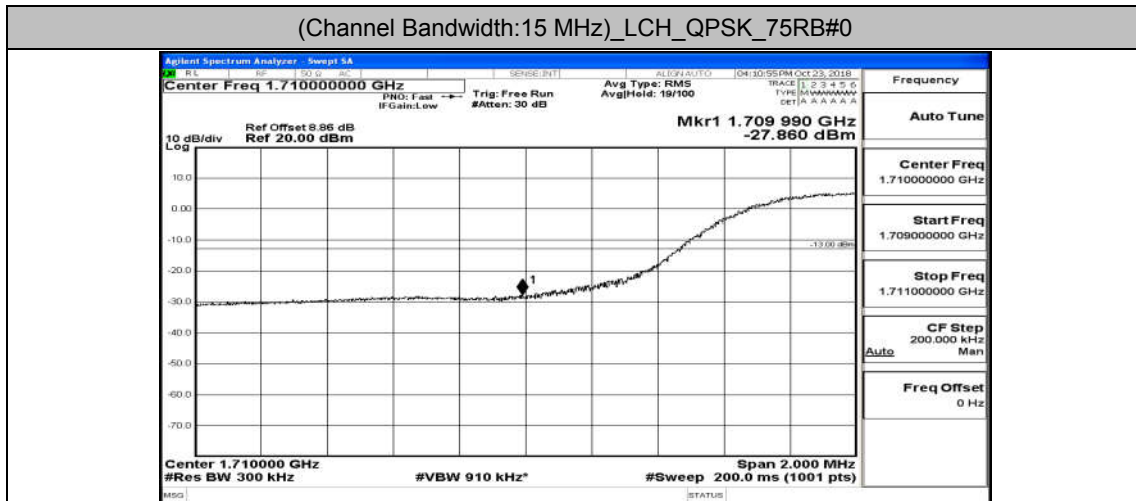

Channel Bandwidth: 15 MHz

(Channel Bandwidth:15 MHz)_LCH_QPSK_75RB#0