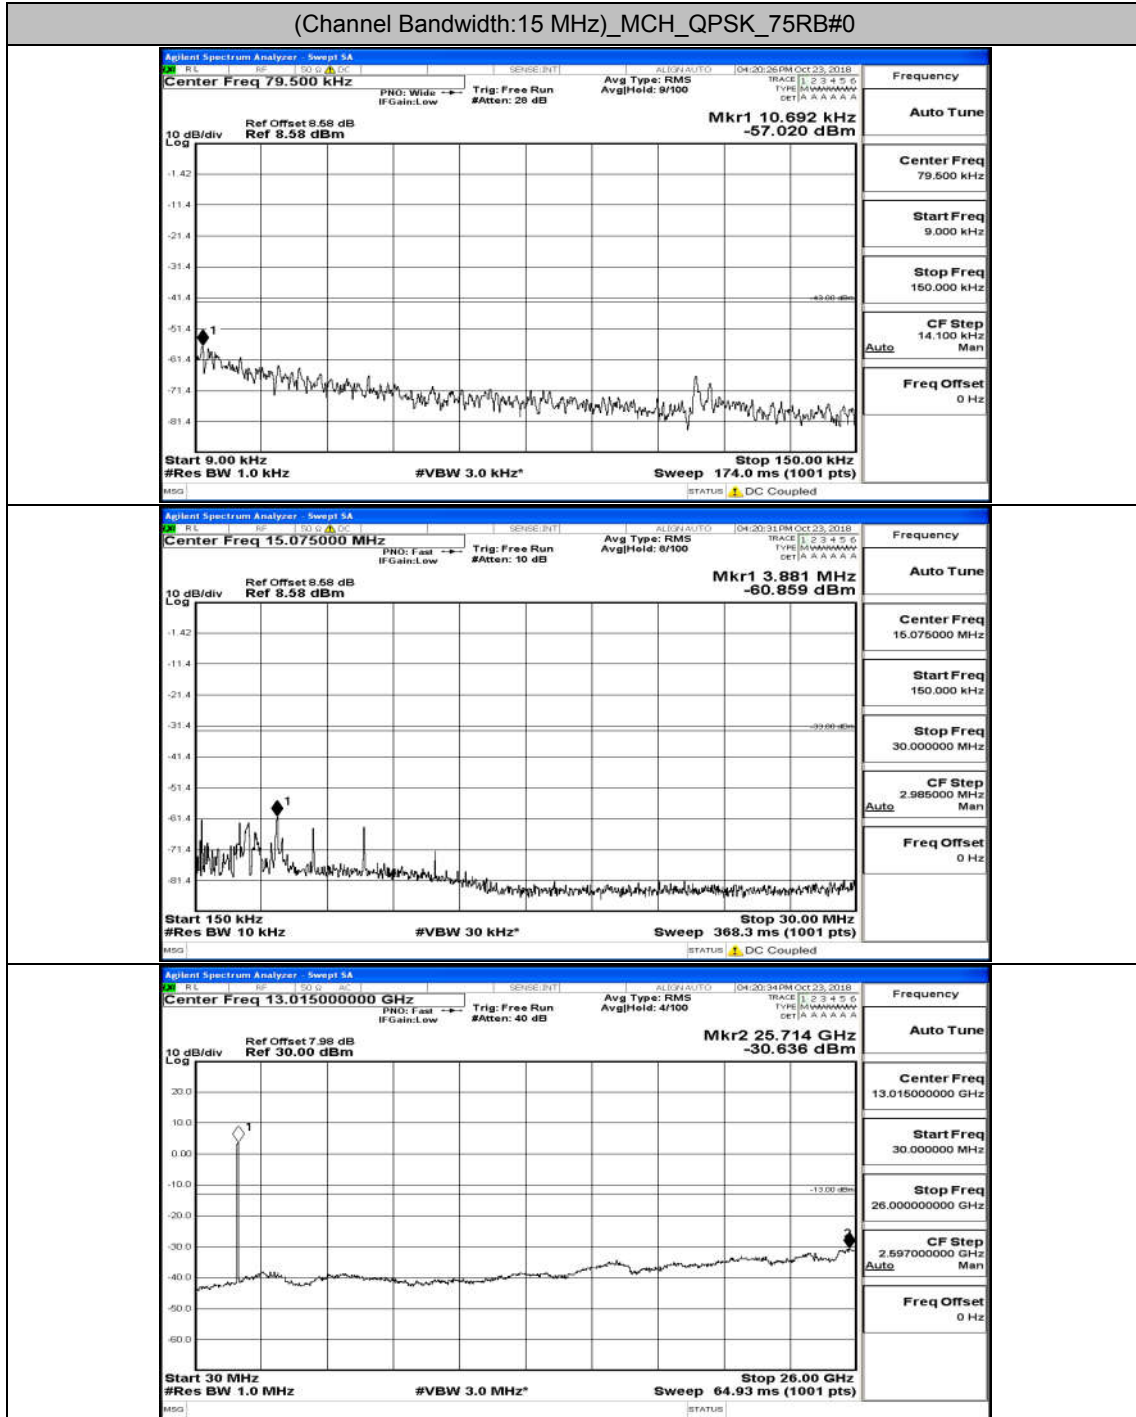

Channel Bandwidth: 10 MHz_MCH_16QAM_50RB#0

Channel Bandwidth: 10 MHz_HCH_16QAM_50RB#0

Channel Bandwidth: 15 MHz

(Channel Bandwidth:15 MHz)_LCH_QPSK_75RB#0

(Channel Bandwidth:15 MHz)_MCH_QPSK_75RB#0

(Channel Bandwidth:15 MHz)_HCH_QPSK_75RB#0