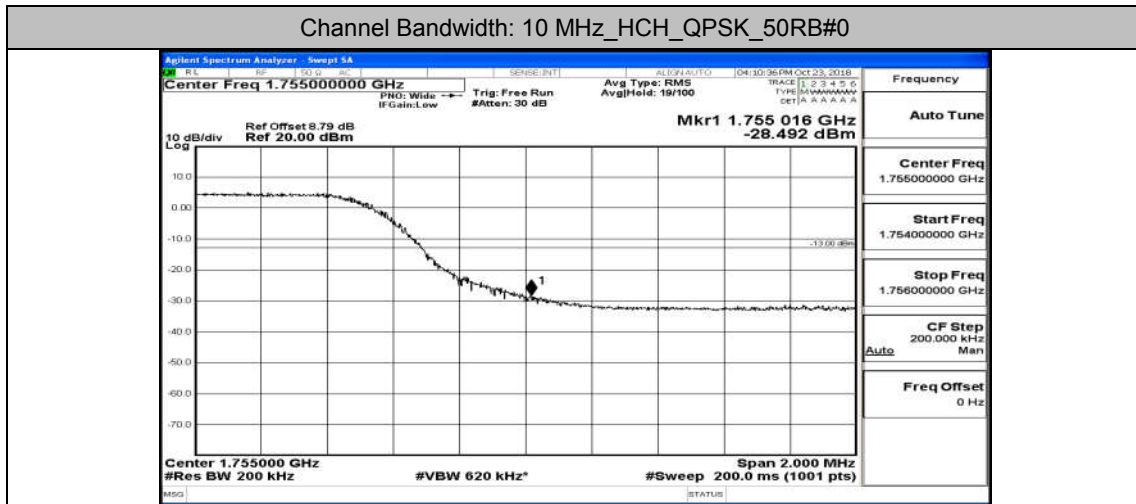

(Channel Bandwidth: 5 MHz)_LCH_QPSK_25RB#0

(Channel Bandwidth: 5 MHz)_HCH_QPSK_25RB#0

(Channel Bandwidth: 5 MHz)_LCH_16QAM_25RB#0

(Channel Bandwidth: 5 MHz)_HCH_16QAM_25RB#0

Channel Bandwidth: 10 MHz

Channel Bandwidth: 10 MHz_HCH_16QAM_50RB#0