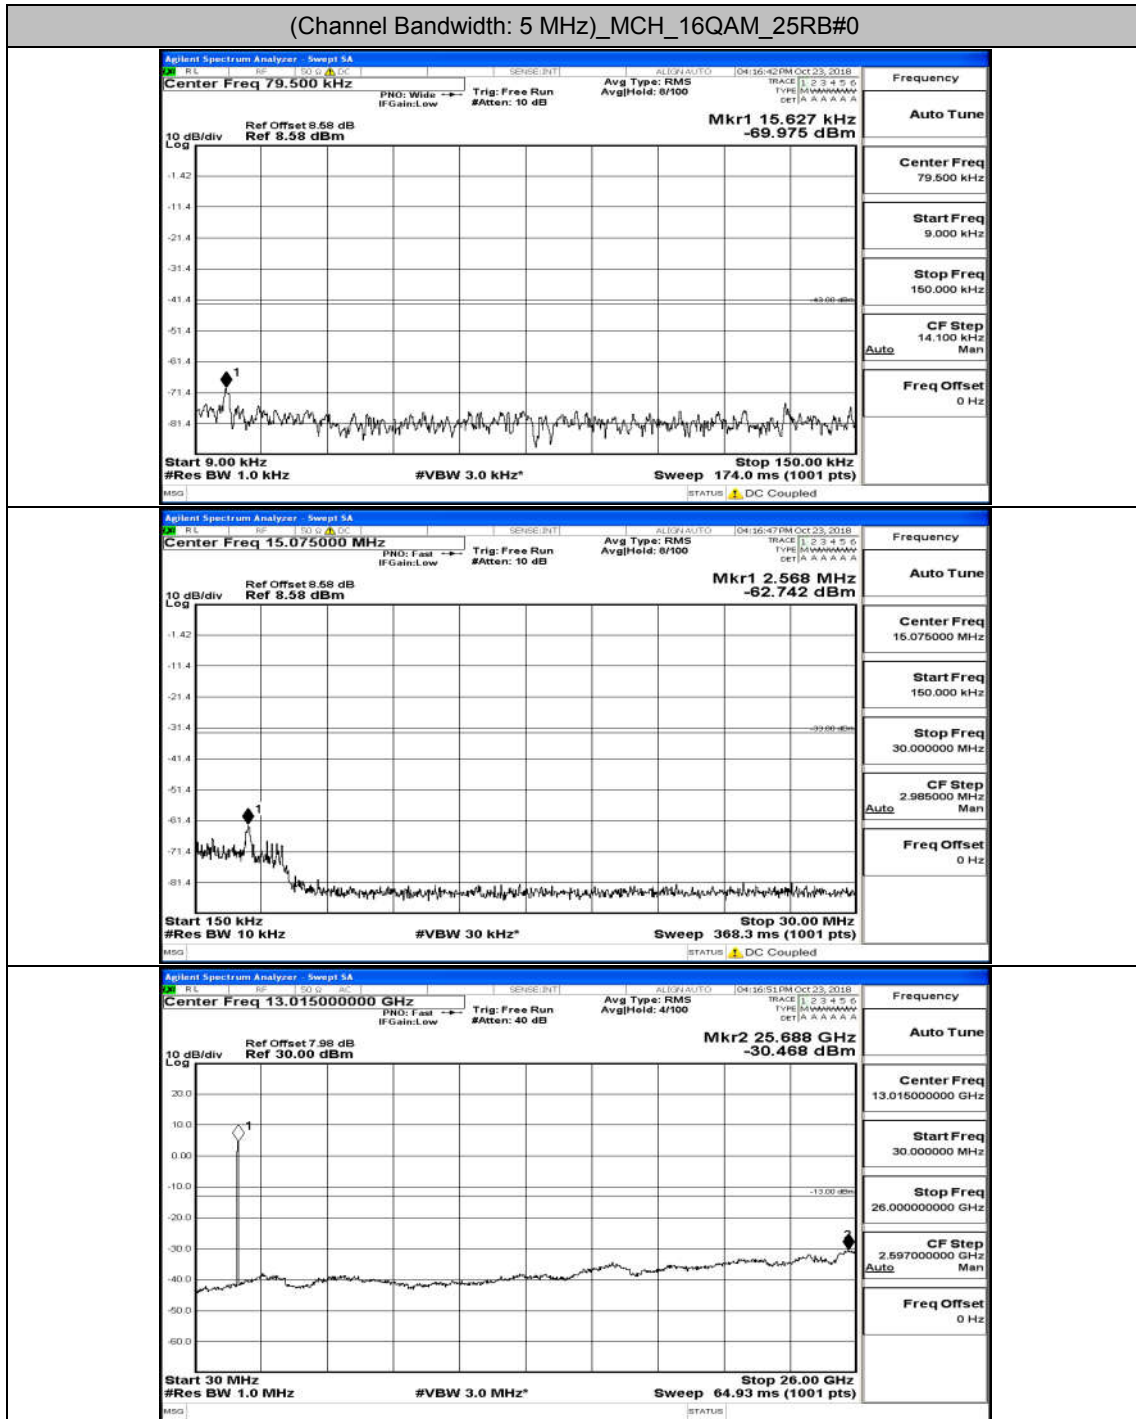

(Channel Bandwidth: 5 MHz)_MCH_16QAM_25RB#0