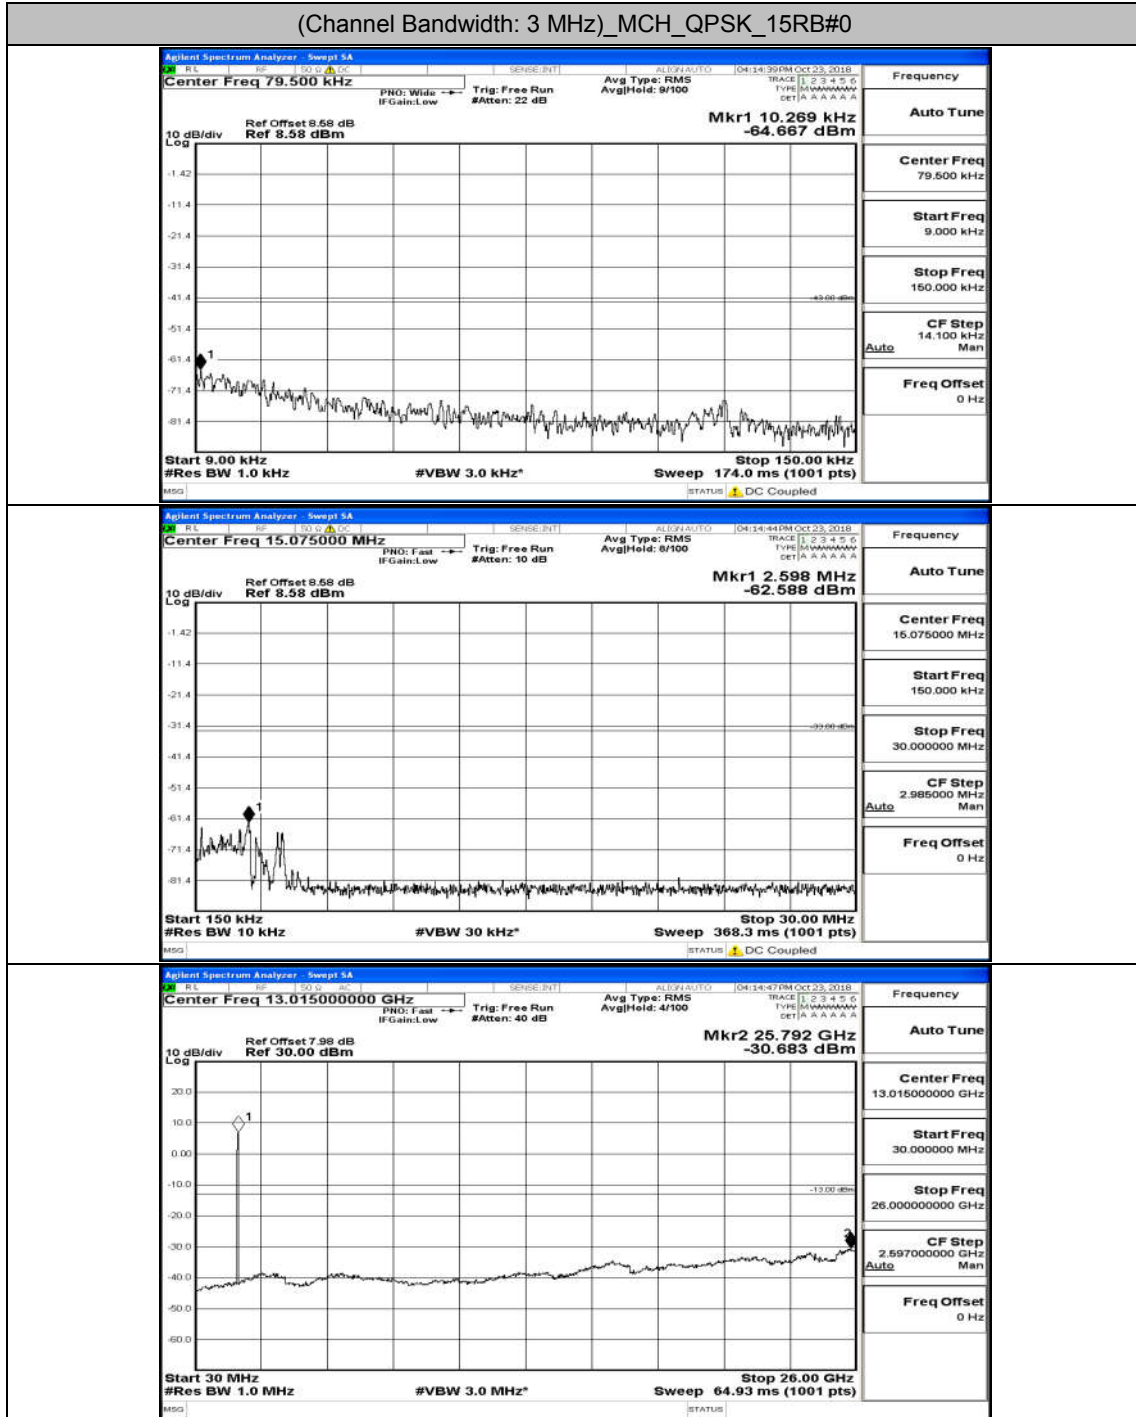

(Channel Bandwidth: 1.4 MHz)_HCH_16QAM_6RB#0

Channel Bandwidth: 3 MHz

(Channel Bandwidth: 3 MHz)_LCH_QPSK_15RB#0

(Channel Bandwidth: 3 MHz)_MCH_QPSK_15RB#0

(Channel Bandwidth: 3 MHz)_HCH_QPSK_15RB#0

(Channel Bandwidth: 3 MHz)_LCH_16QAM_15RB#0