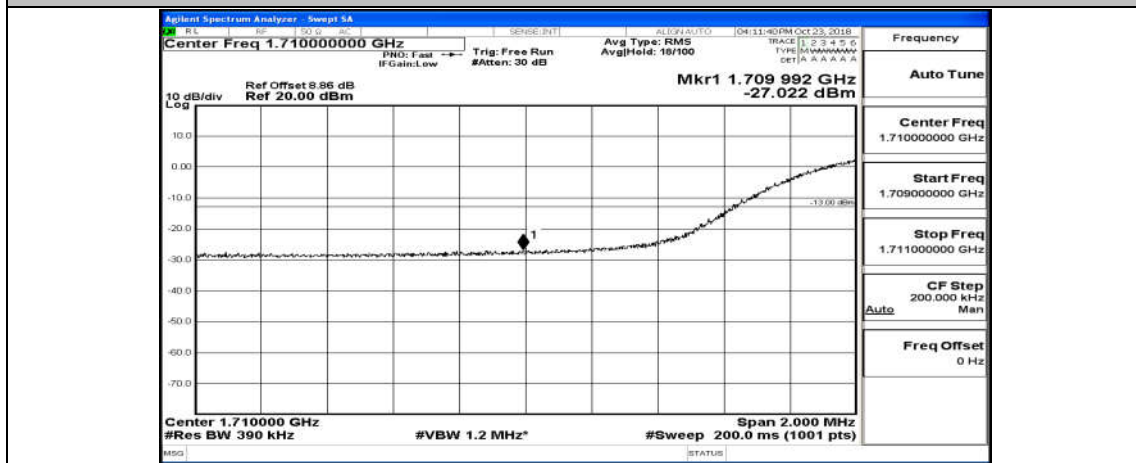

Channel Bandwidth: 15 MHz

(Channel Bandwidth:15 MHz)_LCH_QPSK_75RB#0

(Channel Bandwidth:15 MHz)_HCH_QPSK_75RB#0

(Channel Bandwidth:15 MHz)_LCH_16QAM_75RB#0

(Channel Bandwidth:15 MHz)_HCH_16QAM_75RB#0

Channel Bandwidth: 20 MHz

(Channel Bandwidth:20 MHz)_LCH_QPSK_100RB#0

(Channel Bandwidth:20 MHz)_HCH_QPSK_100RB#0

(Channel Bandwidth:20 MHz)_LCH_16QAM_100RB#0

(Channel Bandwidth:20 MHz)_HCH_16QAM_100RB#0

Appendix B.5: Conducted Spurious Emission