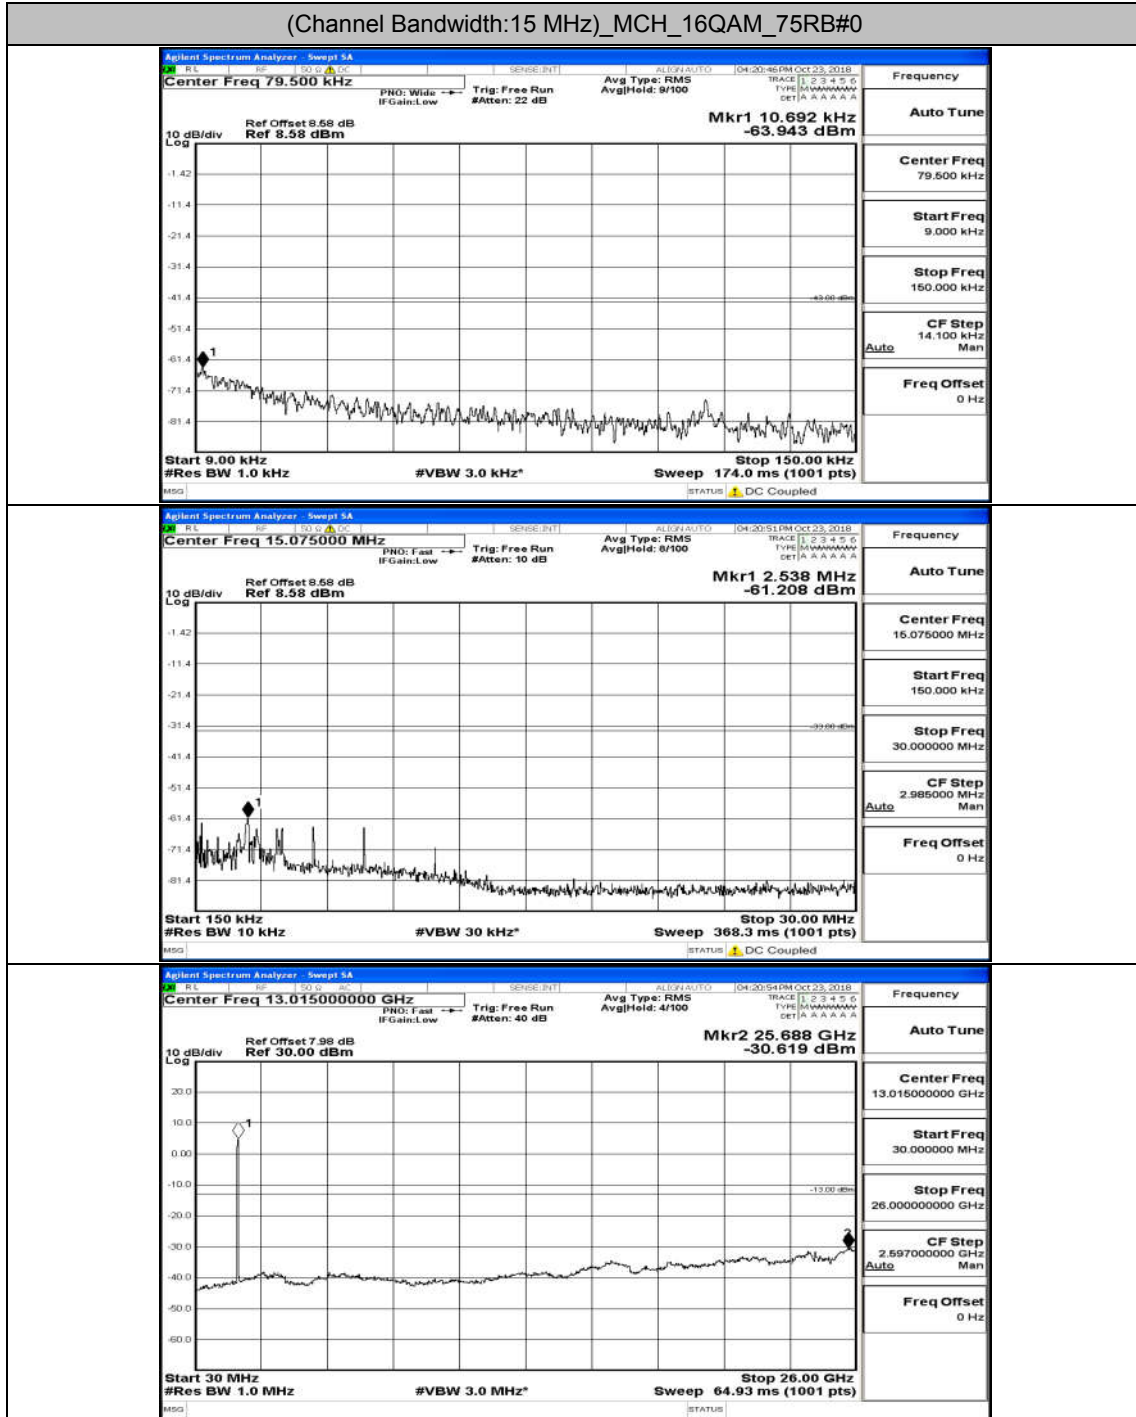

(Channel Bandwidth:15 MHz)_MCH_16QAM_75RB#0