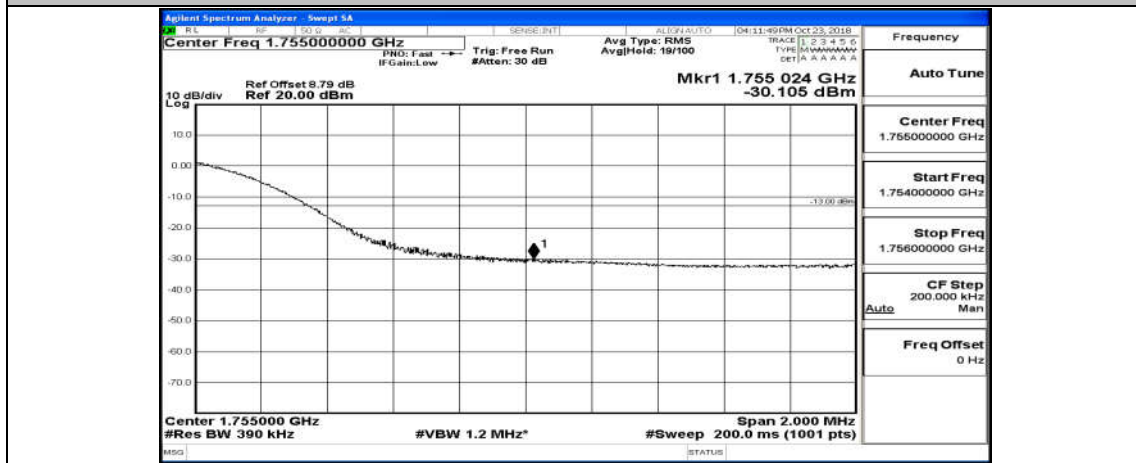

Channel Bandwidth: 15 MHz

(Channel Bandwidth:15 MHz)_LCH_QPSK_75RB#0

(Channel Bandwidth:15 MHz)_HCH_QPSK_75RB#0

(Channel Bandwidth:15 MHz)_LCH_16QAM_75RB#0

(Channel Bandwidth:15 MHz)_HCH_16QAM_75RB#0

Channel Bandwidth: 20 MHz

(Channel Bandwidth:20 MHz)_LCH_QPSK_100RB#0

(Channel Bandwidth:20 MHz)_HCH_QPSK_100RB#0

(Channel Bandwidth:20 MHz)_LCH_16QAM_100RB#0

(Channel Bandwidth:20 MHz)_HCH_16QAM_100RB#0

Appendix B.5: Conducted Spurious Emission