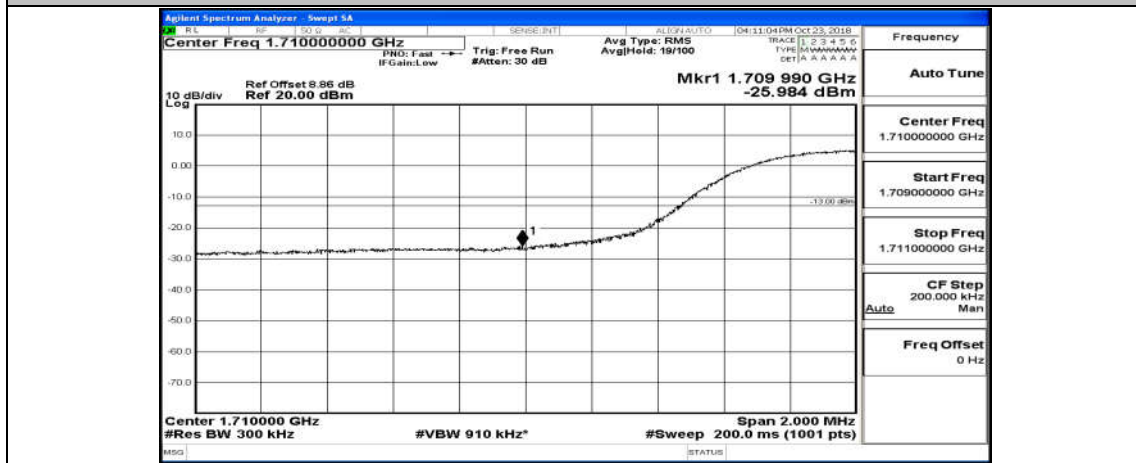

Channel Bandwidth: 15 MHz

(Channel Bandwidth:15 MHz)_LCH_QPSK_75RB#0

(Channel Bandwidth:15 MHz)_HCH_QPSK_75RB#0

(Channel Bandwidth:15 MHz)_LCH_16QAM_75RB#0

(Channel Bandwidth:15 MHz)_HCH_16QAM_75RB#0

Channel Bandwidth: 20 MHz

(Channel Bandwidth:20 MHz)_LCH_QPSK_100RB#0

(Channel Bandwidth:20 MHz)_HCH_QPSK_100RB#0

(Channel Bandwidth:20 MHz)_LCH_16QAM_100RB#0

(Channel Bandwidth:20 MHz)_HCH_16QAM_100RB#0

Appendix B.5: Conducted Spurious Emission