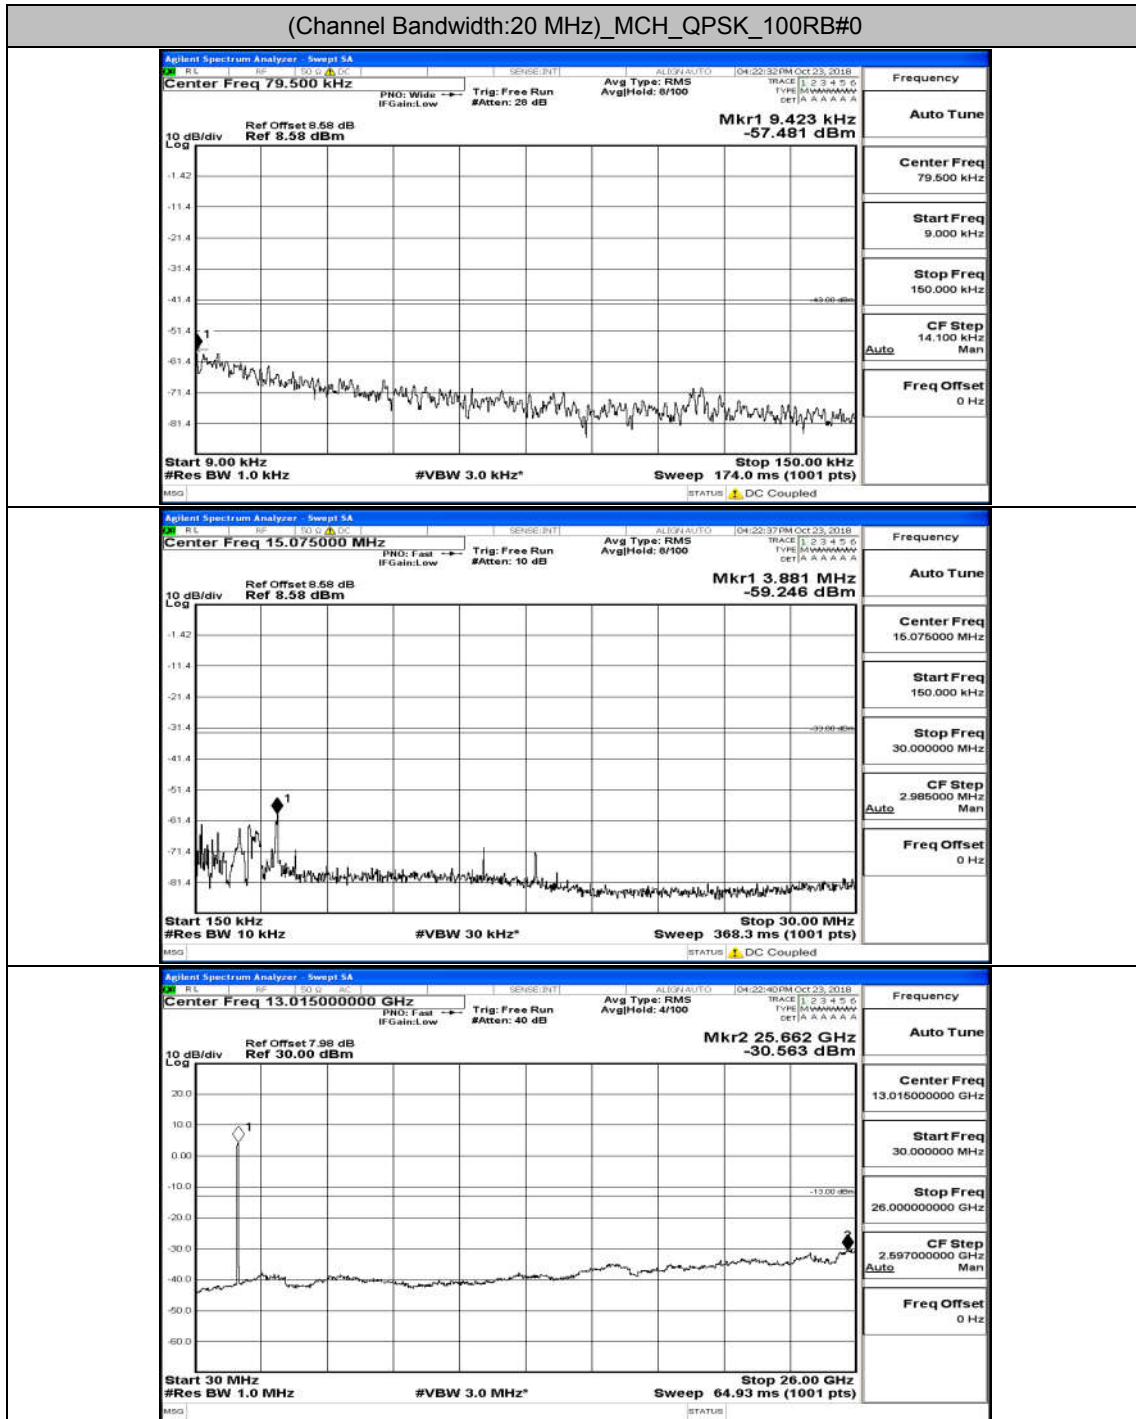

(Channel Bandwidth:15 MHz)_LCH_16QAM_75RB#0

(Channel Bandwidth:15 MHz)_MCH_16QAM_75RB#0

(Channel Bandwidth:15 MHz)_HCH_16QAM_75RB#0

Channel Bandwidth: 20 MHz

(Channel Bandwidth:20 MHz)_MCH_QPSK_100RB#0

(Channel Bandwidth:20 MHz)_HCH_QPSK_100RB#0