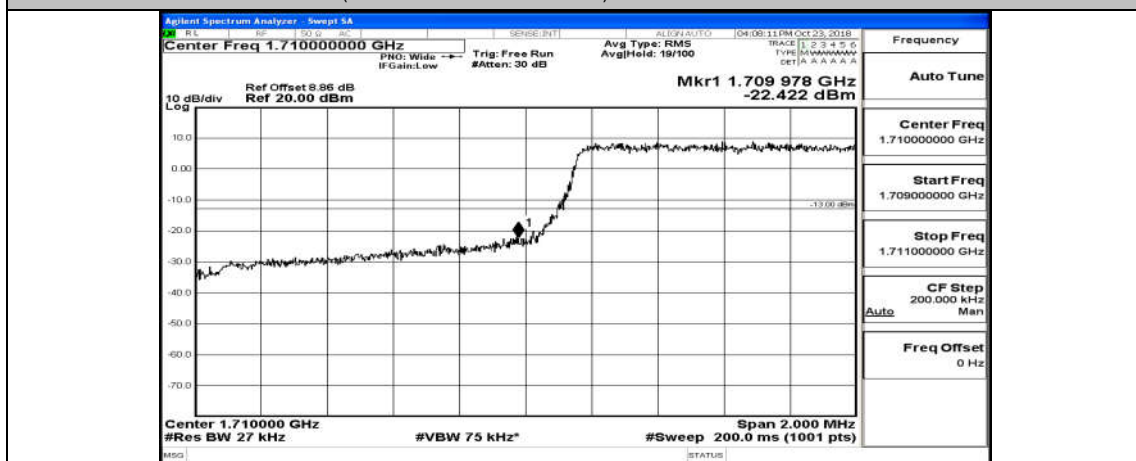

Appendix B.4: Band Edge

Test Graphs

Channel Bandwidth: 1.4 MHz

(Channel Bandwidth: 1.4 MHz)_LCH_QPSK_6RB#0

(Channel Bandwidth: 1.4 MHz)_HCH_QPSK_6RB#0

(Channel Bandwidth: 1.4 MHz)_LCH_16QAM_6RB#0

(Channel Bandwidth: 1.4 MHz)_HCH_16QAM_6RB#0

Channel Bandwidth: 3 MHz

(Channel Bandwidth: 3 MHz)_LCH_QPSK_15RB#0

(Channel Bandwidth: 3 MHz)_HCH_QPSK_15RB#0

(Channel Bandwidth: 3 MHz)_LCH_16QAM_15RB#0

(Channel Bandwidth: 3 MHz)_HCH_16QAM_15RB#0

Channel Bandwidth: 5 MHz