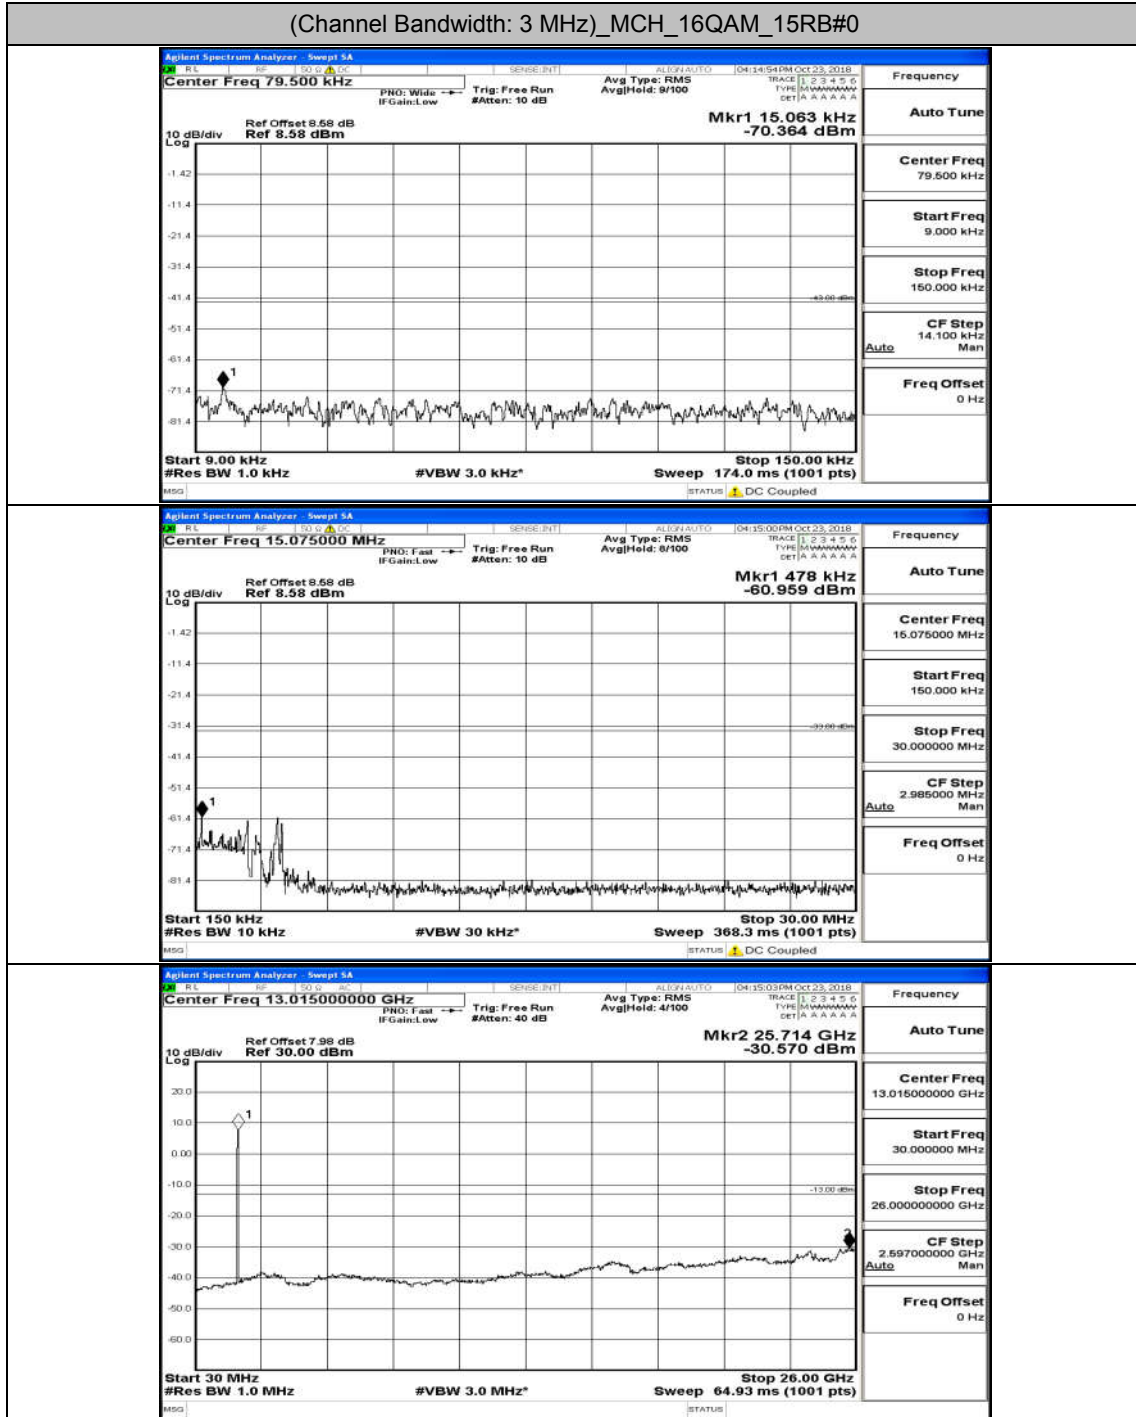

(Channel Bandwidth: 3 MHz)_MCH_16QAM_15RB#0