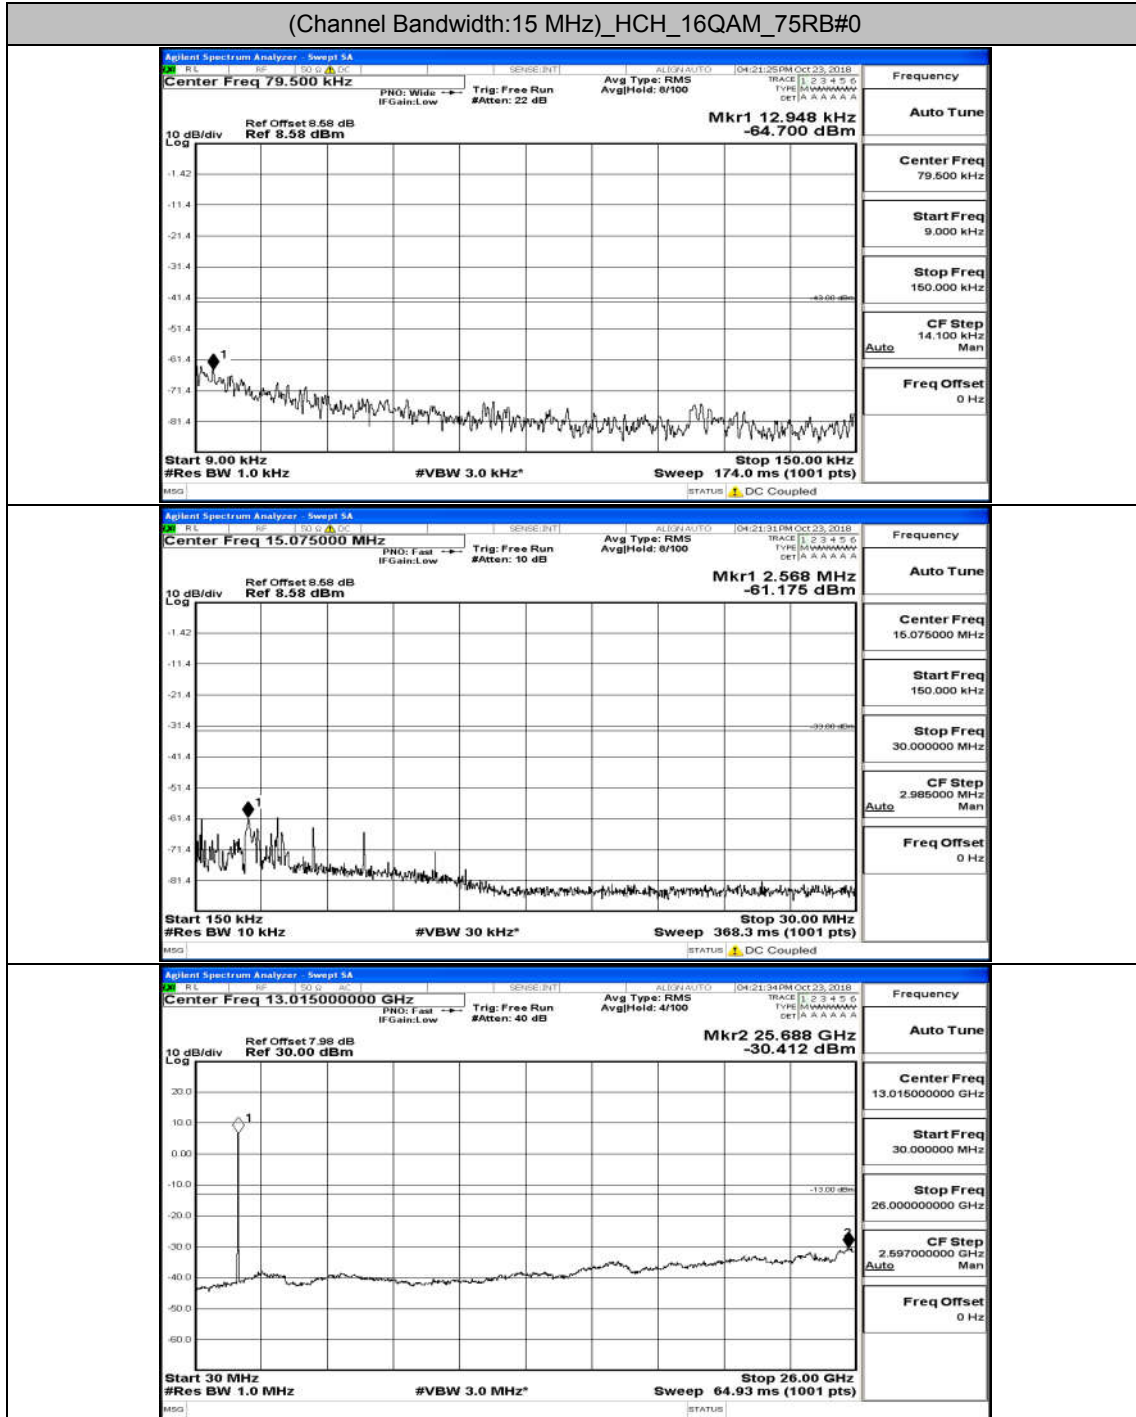

(Channel Bandwidth:15 MHz)_HCH_16QAM_75RB#0