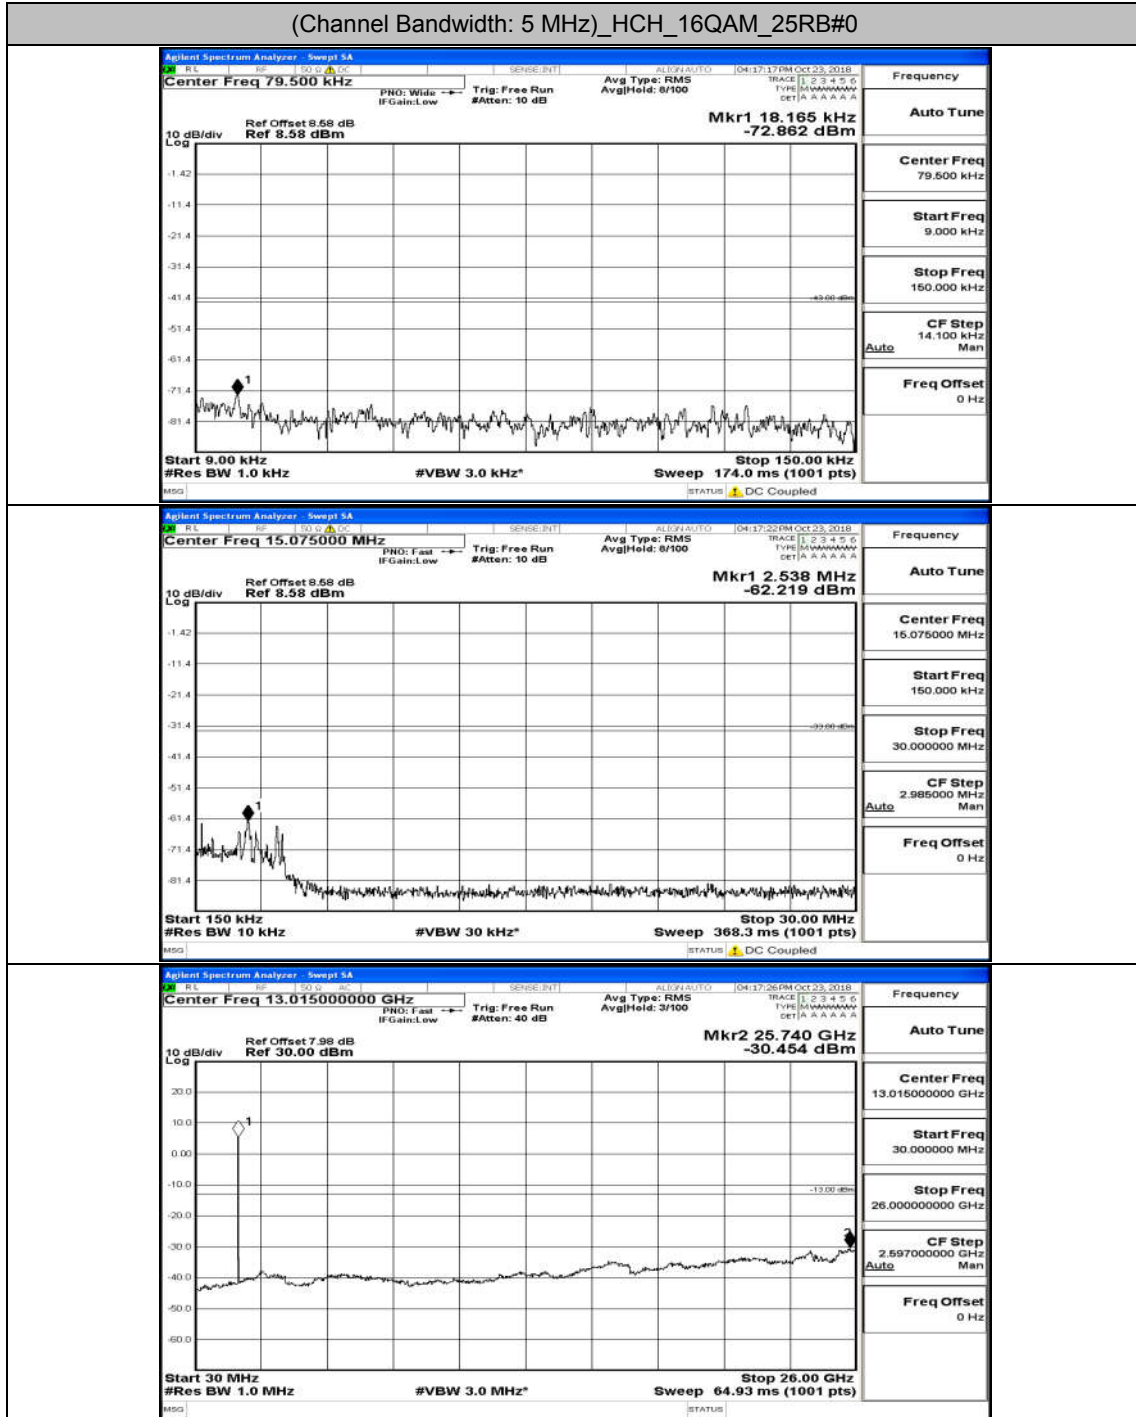

(Channel Bandwidth: 5 MHz)_HCH_16QAM_25RB#0