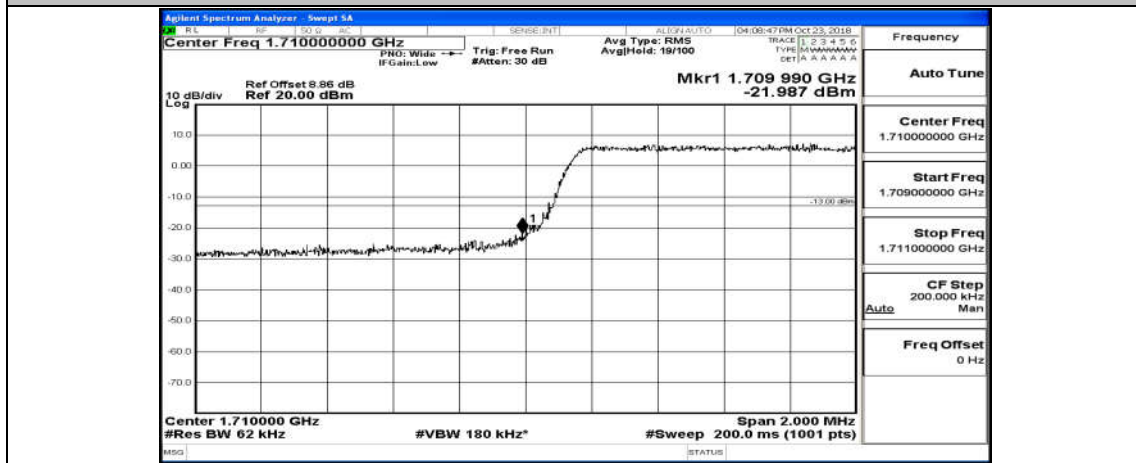

Channel Bandwidth: 3 MHz

(Channel Bandwidth: 3 MHz)_LCH_QPSK_15RB#0

(Channel Bandwidth: 3 MHz)_HCH_QPSK_15RB#0

(Channel Bandwidth: 3 MHz)_LCH_16QAM_15RB#0

(Channel Bandwidth: 3 MHz)_HCH_16QAM_15RB#0

Channel Bandwidth: 5 MHz

(Channel Bandwidth: 5 MHz)_LCH_QPSK_25RB#0

(Channel Bandwidth: 5 MHz)_HCH_QPSK_25RB#0

(Channel Bandwidth: 5 MHz)_LCH_16QAM_25RB#0

(Channel Bandwidth: 5 MHz)_HCH_16QAM_25RB#0

Channel Bandwidth: 10 MHz

Channel Bandwidth: 10 MHz_HCH_16QAM_50RB#0