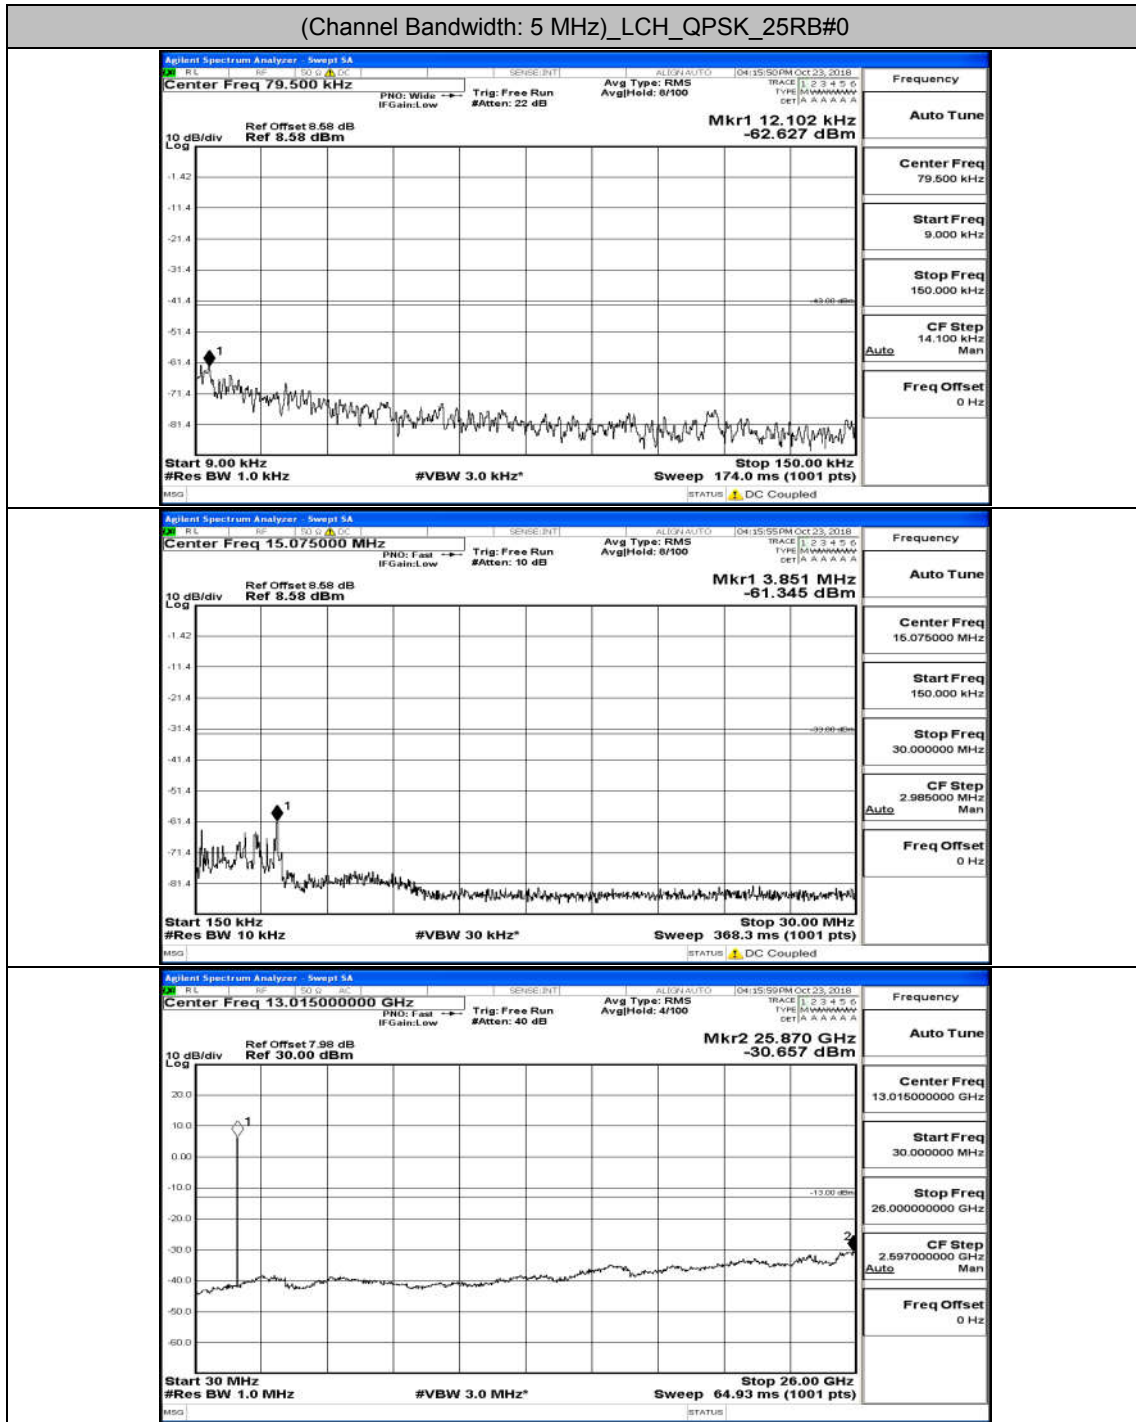

Channel Bandwidth: 5 MHz