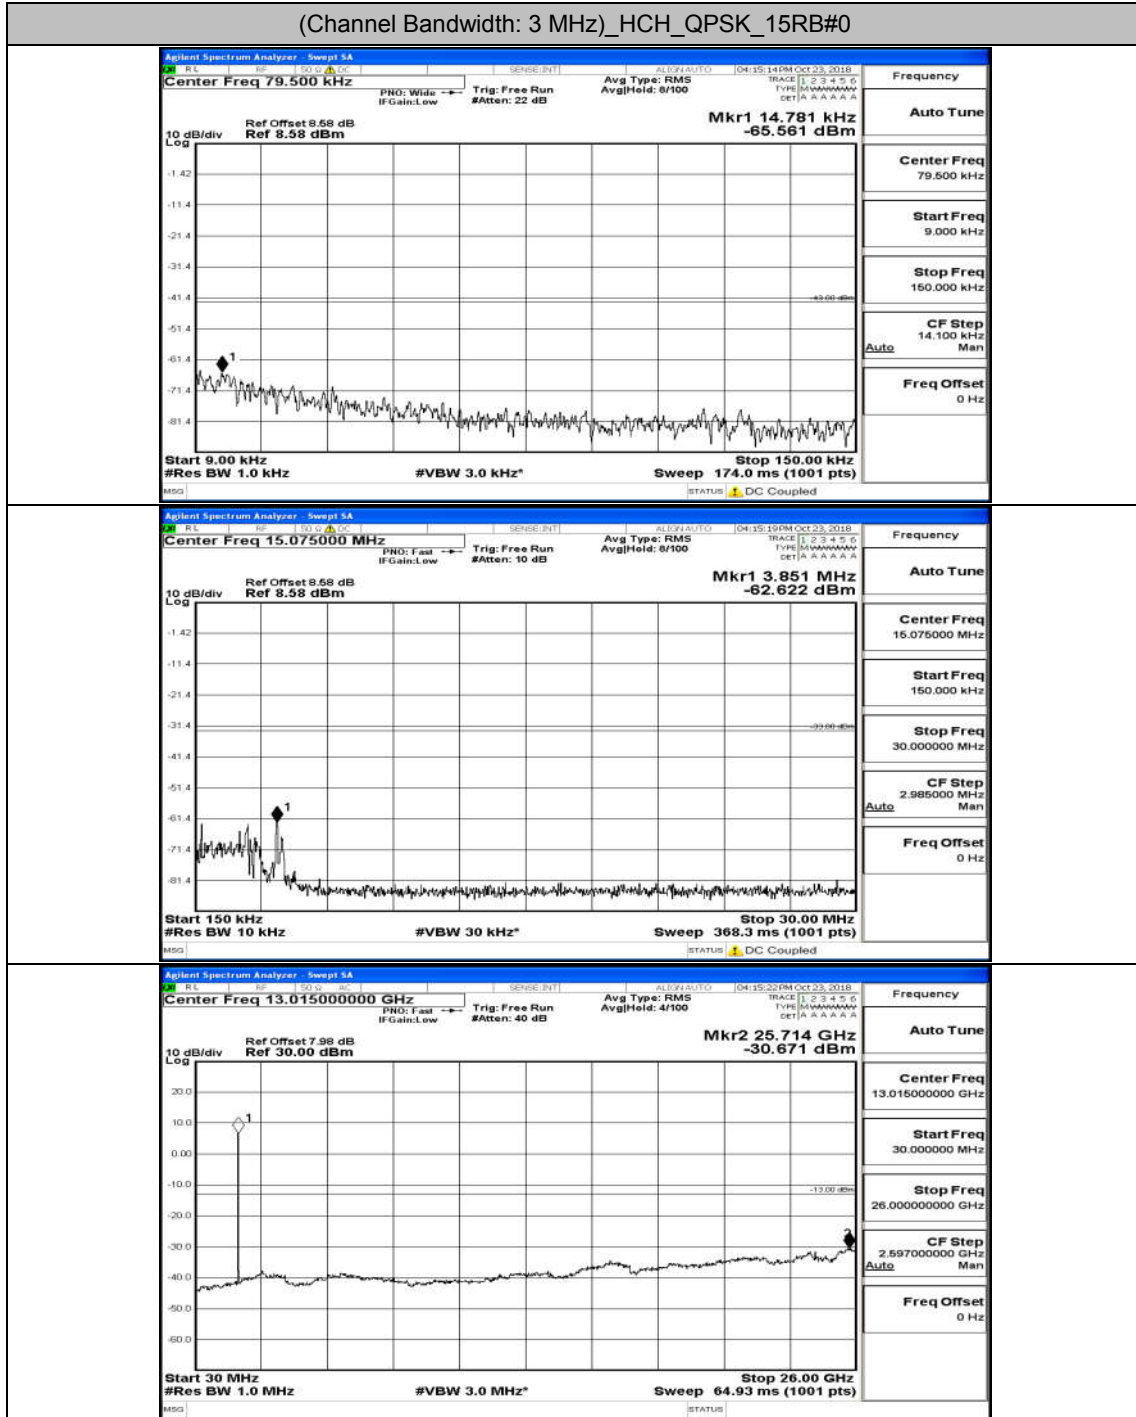

(Channel Bandwidth: 1.4 MHz)_HCH_16QAM_6RB#0

Channel Bandwidth: 3 MHz

(Channel Bandwidth: 3 MHz)_LCH_QPSK_15RB#0

(Channel Bandwidth: 3 MHz)_MCH_QPSK_15RB#0

(Channel Bandwidth: 3 MHz)_HCH_QPSK_15RB#0

(Channel Bandwidth: 3 MHz)_LCH_16QAM_15RB#0