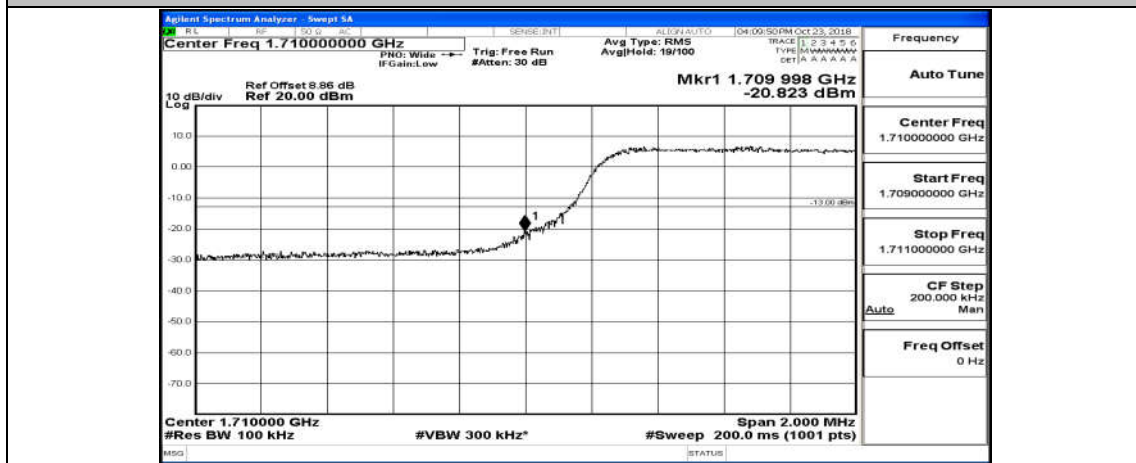

Channel Bandwidth: 3 MHz

(Channel Bandwidth: 3 MHz)_LCH_QPSK_15RB#0

(Channel Bandwidth: 3 MHz)_HCH_QPSK_15RB#0

(Channel Bandwidth: 3 MHz)_LCH_16QAM_15RB#0

(Channel Bandwidth: 3 MHz)_HCH_16QAM_15RB#0

Channel Bandwidth: 5 MHz

(Channel Bandwidth: 5 MHz)_LCH_QPSK_25RB#0

(Channel Bandwidth: 5 MHz)_HCH_QPSK_25RB#0

(Channel Bandwidth: 5 MHz)_LCH_16QAM_25RB#0

(Channel Bandwidth: 5 MHz)_HCH_16QAM_25RB#0

Channel Bandwidth: 10 MHz

Channel Bandwidth: 10 MHz_HCH_16QAM_50RB#0