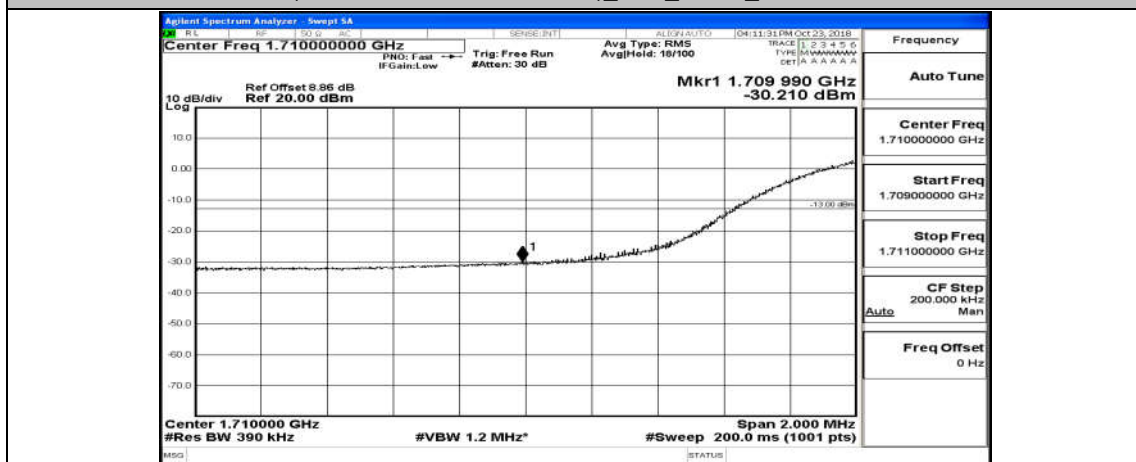

Channel Bandwidth: 20 MHz

(Channel Bandwidth:20 MHz)_LCH_QPSK_100RB#0