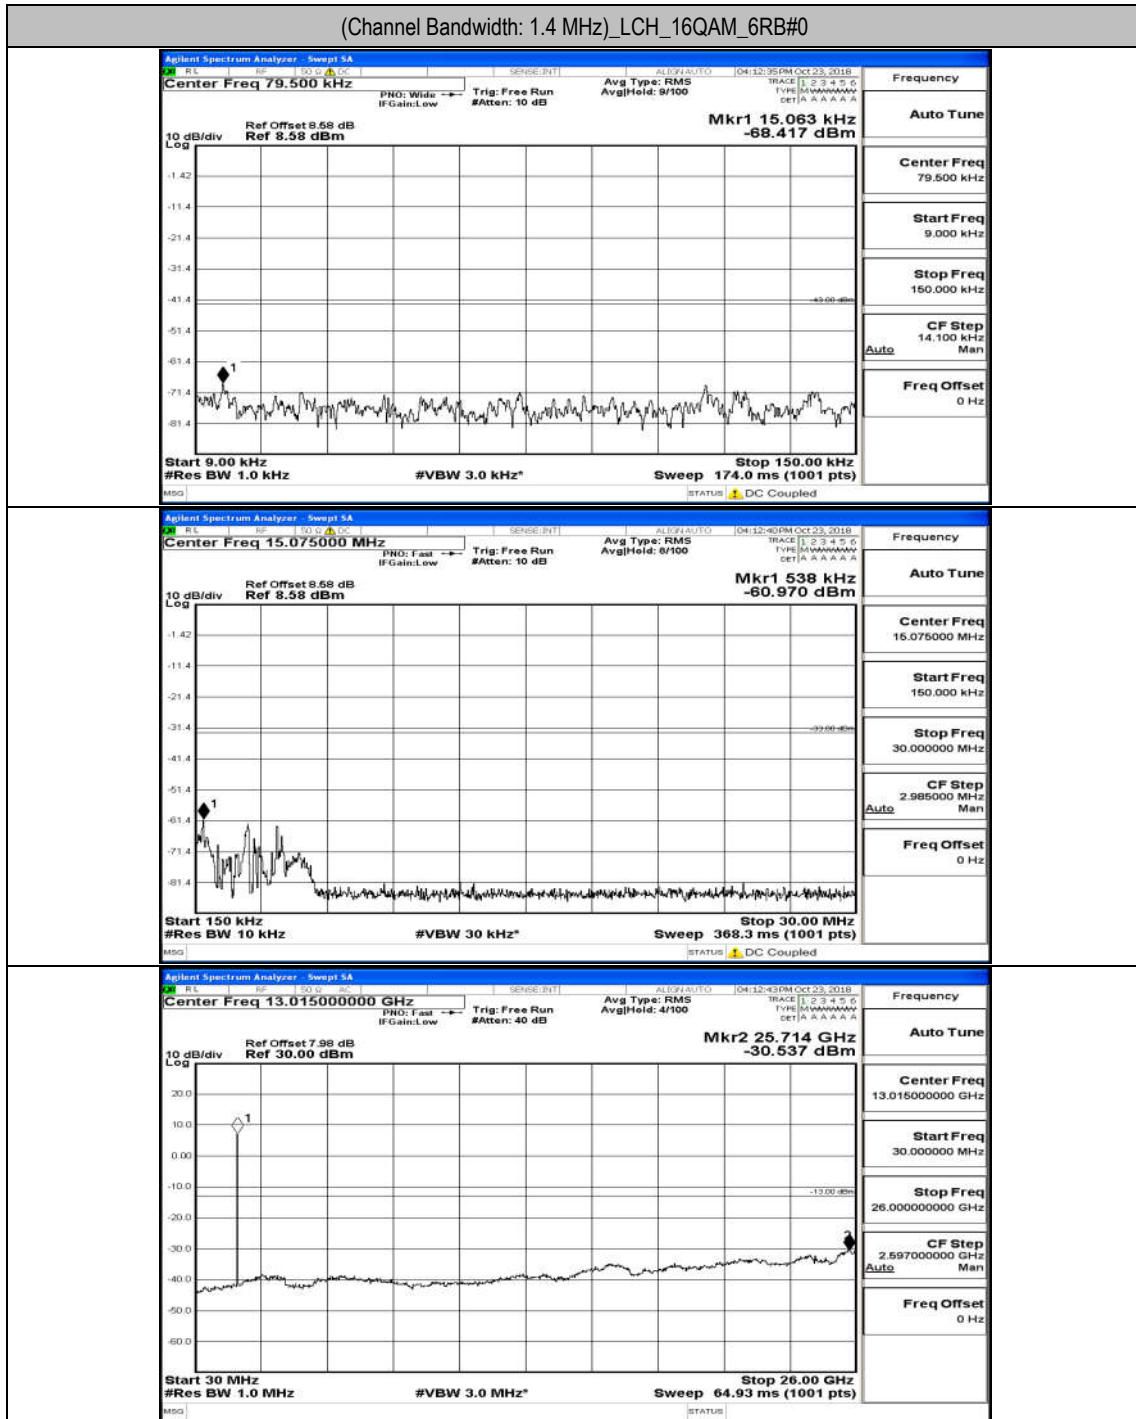

Test Graphs

Channel Bandwidth: 1.4 MHz

(Channel Bandwidth: 1.4 MHz) MCH_QPSK_6RB#0

(Channel Bandwidth: 1.4 MHz)_HCH_QPSK_6RB#0

(Channel Bandwidth: 1.4 MHz)_LCH_16QAM_6RB#0

(Channel Bandwidth: 1.4 MHz)_MCH_16QAM_6RB#0