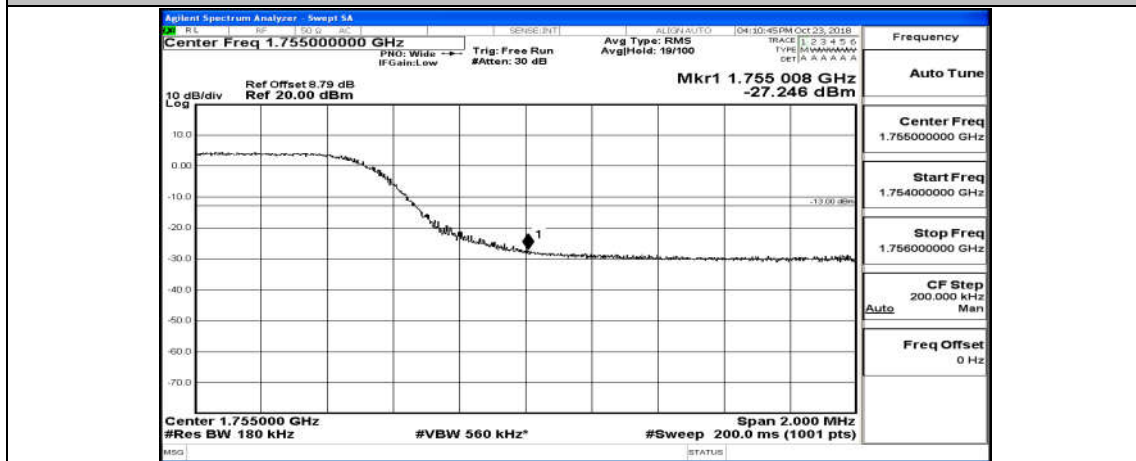

Channel Bandwidth: 3 MHz

(Channel Bandwidth: 3 MHz)_LCH_QPSK_15RB#0

(Channel Bandwidth: 3 MHz)_HCH_QPSK_15RB#0

(Channel Bandwidth: 3 MHz)_LCH_16QAM_15RB#0

(Channel Bandwidth: 3 MHz)_HCH_16QAM_15RB#0

Channel Bandwidth: 5 MHz

(Channel Bandwidth: 5 MHz)_LCH_QPSK_25RB#0

(Channel Bandwidth: 5 MHz)_HCH_QPSK_25RB#0

(Channel Bandwidth: 5 MHz)_LCH_16QAM_25RB#0

(Channel Bandwidth: 5 MHz)_HCH_16QAM_25RB#0

Channel Bandwidth: 10 MHz

Channel Bandwidth: 10 MHz_HCH_16QAM_50RB#0

Channel Bandwidth: 15 MHz

(Channel Bandwidth:15 MHz)_LCH_QPSK_75RB#0

(Channel Bandwidth:15 MHz)_HCH_QPSK_75RB#0

(Channel Bandwidth:15 MHz)_LCH_16QAM_75RB#0

(Channel Bandwidth:15 MHz)_HCH_16QAM_75RB#0

Channel Bandwidth: 20 MHz