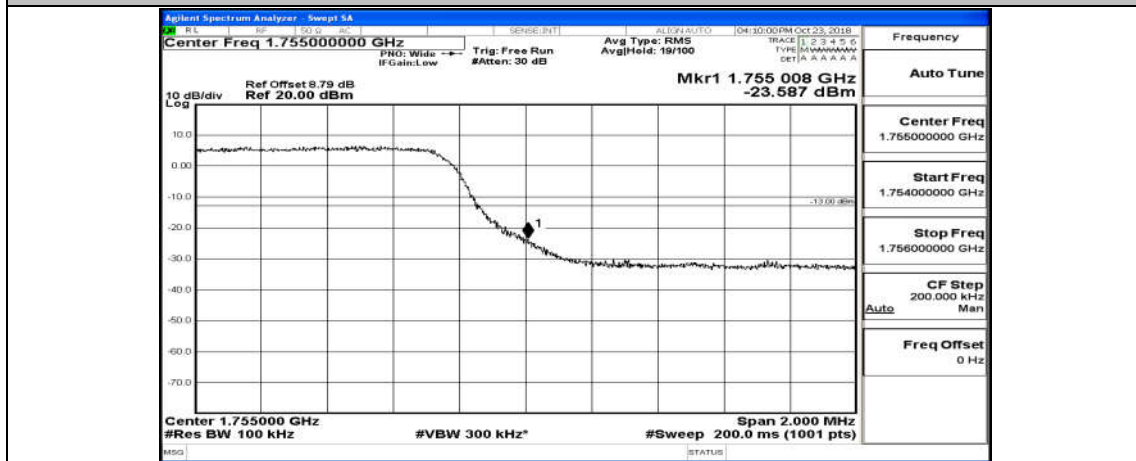

Channel Bandwidth: 3 MHz

(Channel Bandwidth: 3 MHz)_LCH_QPSK_15RB#0

(Channel Bandwidth: 3 MHz)_HCH_QPSK_15RB#0

(Channel Bandwidth: 3 MHz)_LCH_16QAM_15RB#0

(Channel Bandwidth: 3 MHz)_HCH_16QAM_15RB#0

Channel Bandwidth: 5 MHz

(Channel Bandwidth: 5 MHz)_LCH_QPSK_25RB#0

(Channel Bandwidth: 5 MHz)_HCH_QPSK_25RB#0

(Channel Bandwidth: 5 MHz)_LCH_16QAM_25RB#0

(Channel Bandwidth: 5 MHz)_HCH_16QAM_25RB#0

Channel Bandwidth: 10 MHz

Channel Bandwidth: 10 MHz_HCH_16QAM_50RB#0