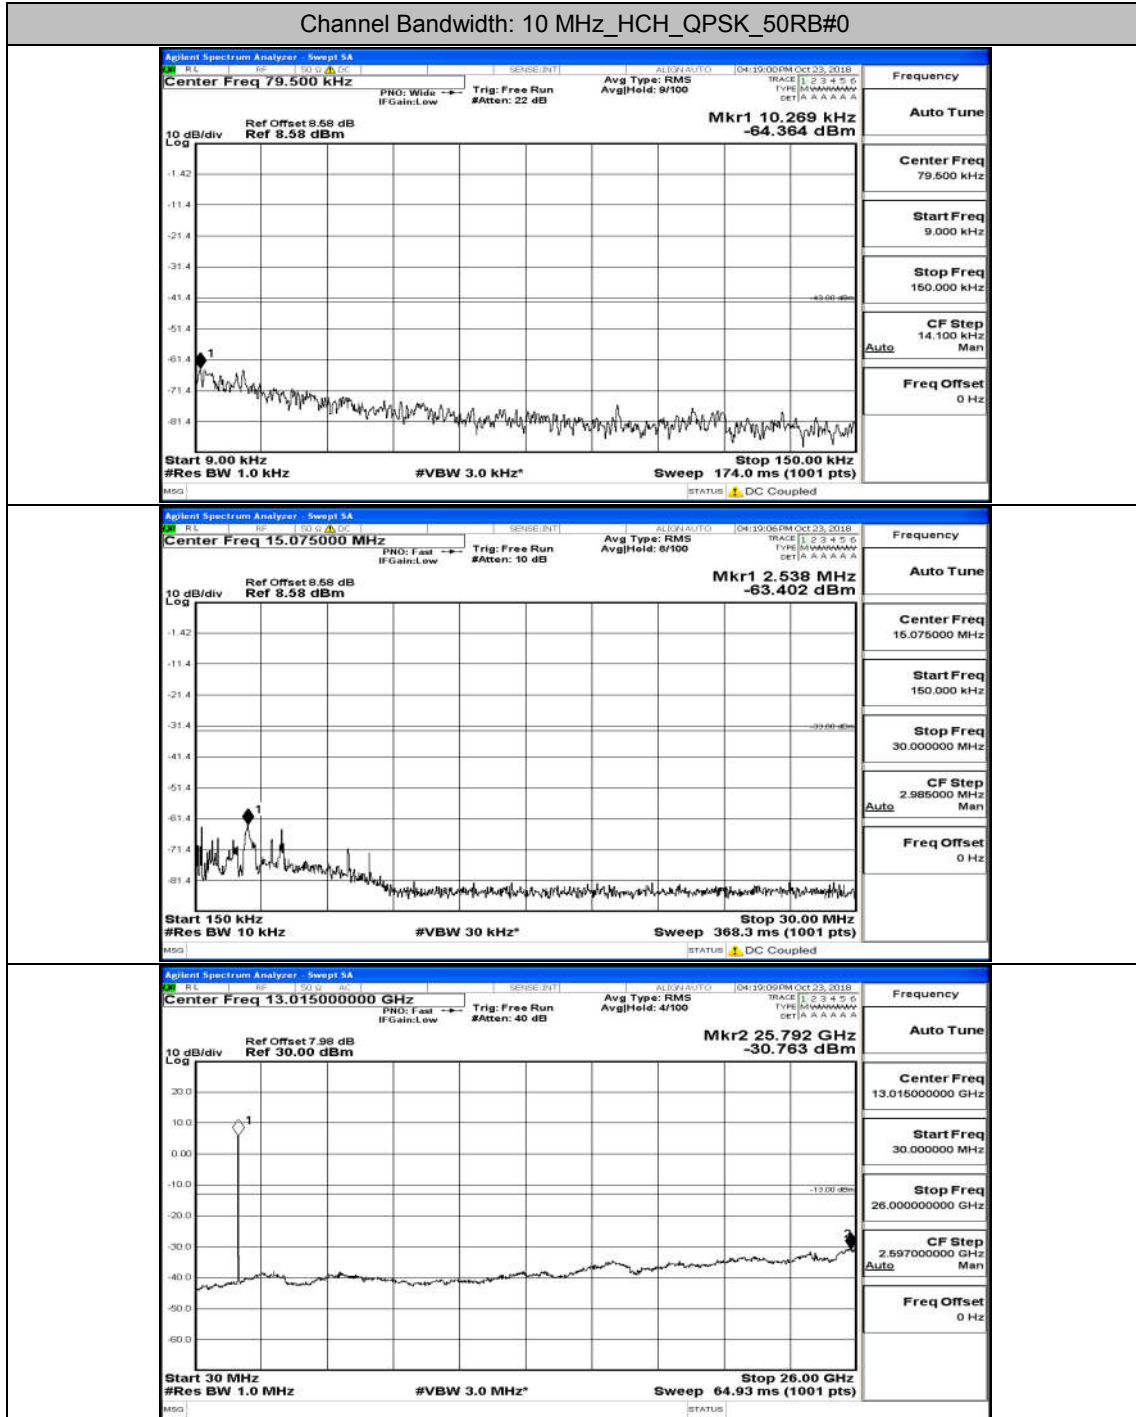

(Channel Bandwidth: 5 MHz)_MCH_16QAM_25RB#0

(Channel Bandwidth: 5 MHz)_HCH_16QAM_25RB#0

Channel Bandwidth: 10 MHz

Channel Bandwidth: 10 MHz_MCH_QPSK_50RB#0

Channel Bandwidth: 10 MHz_HCH_QPSK_50RB#0

Channel Bandwidth: 10 MHz_LCH_16QAM_50RB#0