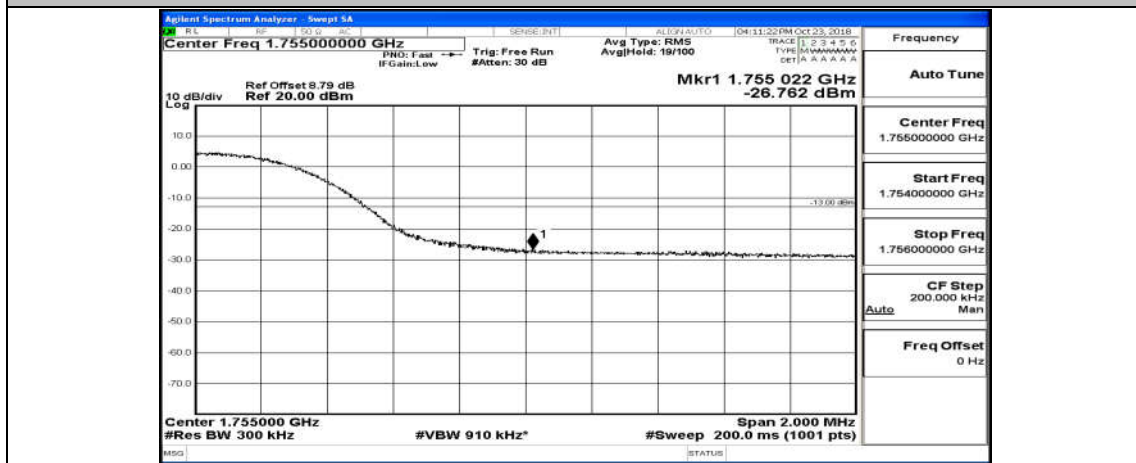

Channel Bandwidth: 15 MHz

(Channel Bandwidth:15 MHz)_LCH_QPSK_75RB#0

(Channel Bandwidth:15 MHz)_HCH_QPSK_75RB#0

(Channel Bandwidth:15 MHz)_LCH_16QAM_75RB#0

(Channel Bandwidth:15 MHz)_HCH_16QAM_75RB#0

Channel Bandwidth: 20 MHz

(Channel Bandwidth:20 MHz)_LCH_QPSK_100RB#0

(Channel Bandwidth:20 MHz)_HCH_QPSK_100RB#0

(Channel Bandwidth:20 MHz)_LCH_16QAM_100RB#0

(Channel Bandwidth:20 MHz)_HCH_16QAM_100RB#0

Appendix B.5: Conducted Spurious Emission