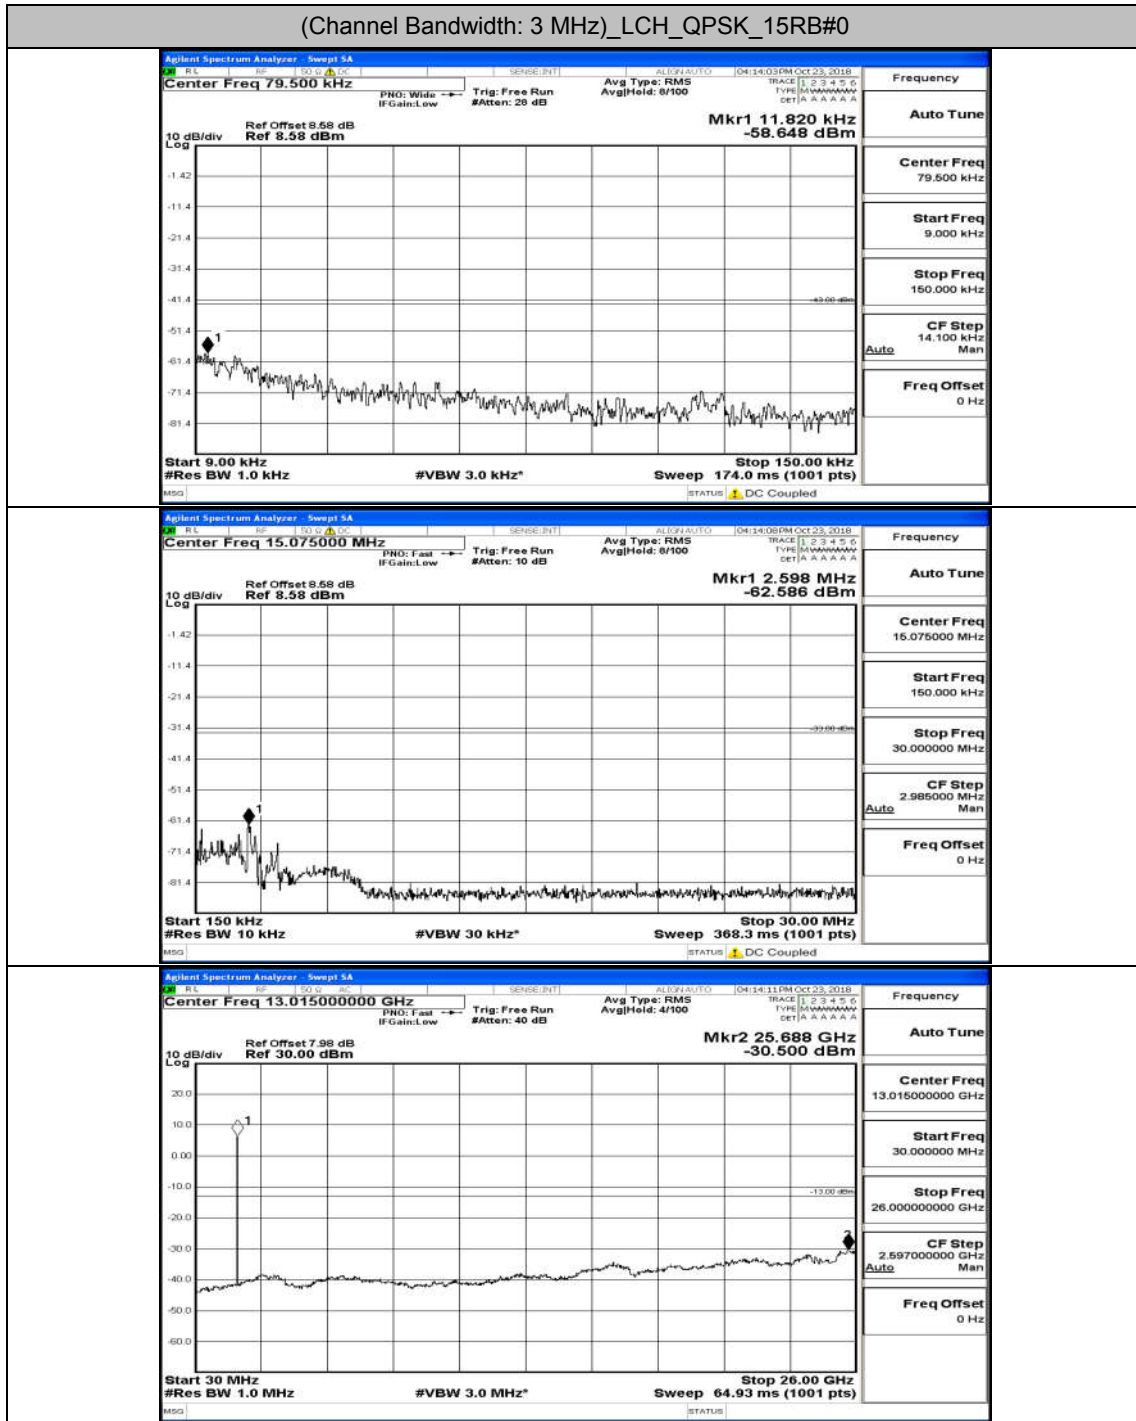

Channel Bandwidth: 3 MHz

(Channel Bandwidth: 3 MHz)_LCH_QPSK_15RB#0