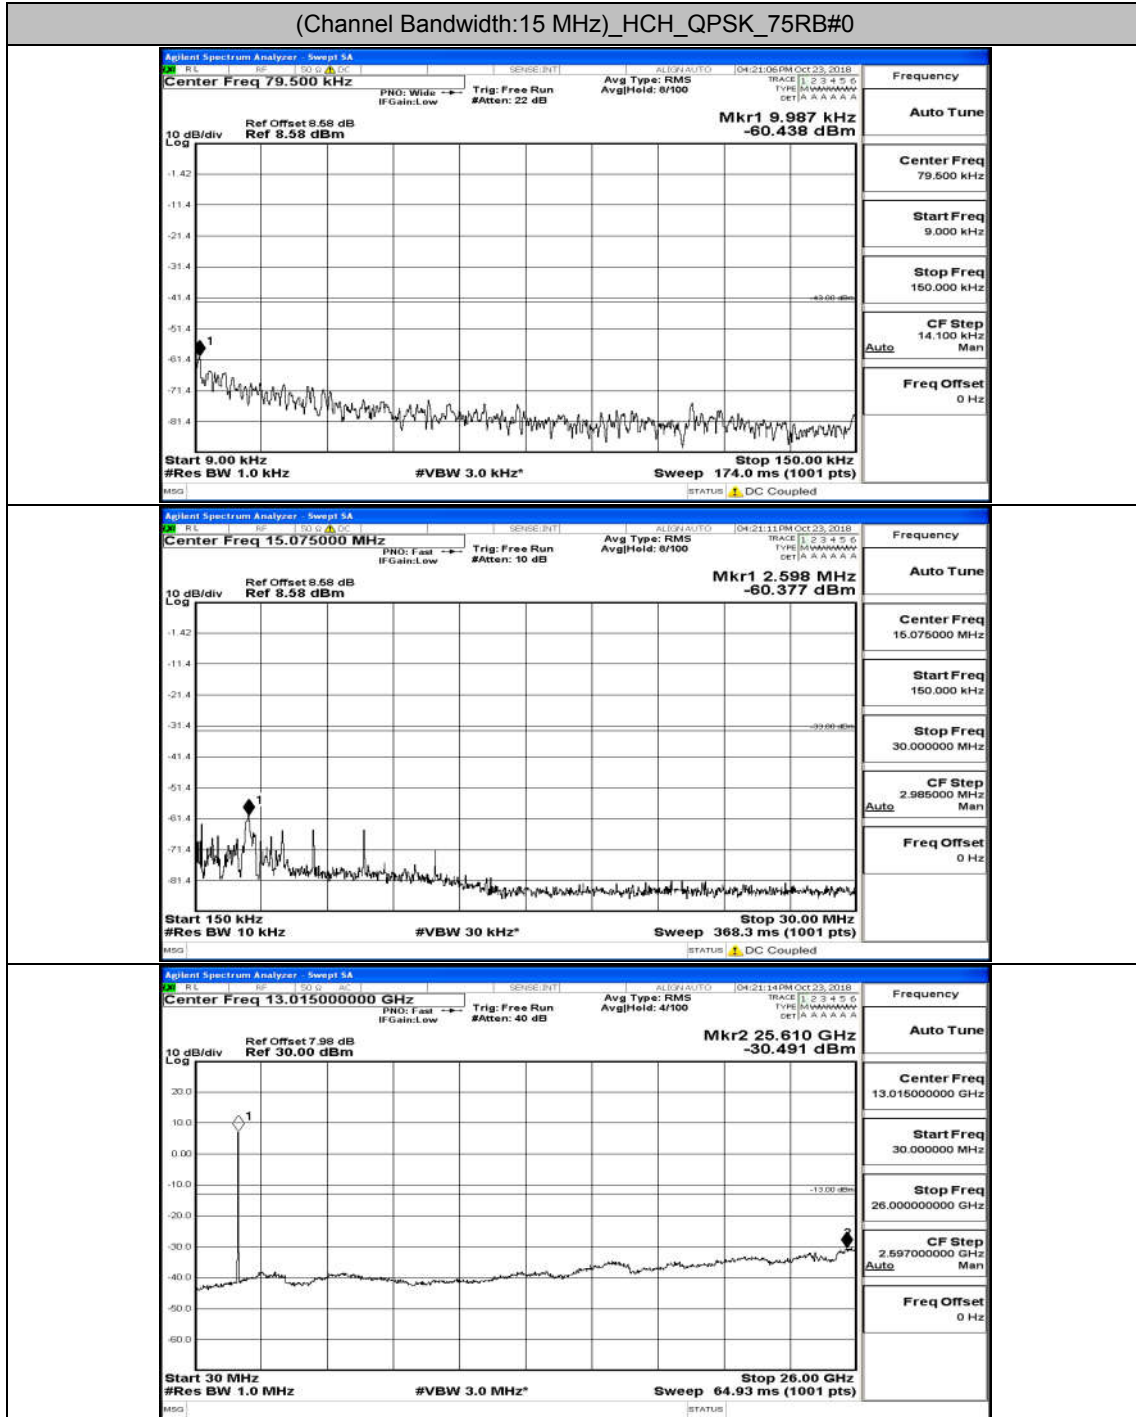

Channel Bandwidth: 10 MHz_MCH_16QAM_50RB#0

Channel Bandwidth: 10 MHz_HCH_16QAM_50RB#0

Channel Bandwidth: 15 MHz

(Channel Bandwidth:15 MHz)_LCH_QPSK_75RB#0

(Channel Bandwidth:15 MHz)_MCH_QPSK_75RB#0

(Channel Bandwidth:15 MHz)_HCH_QPSK_75RB#0