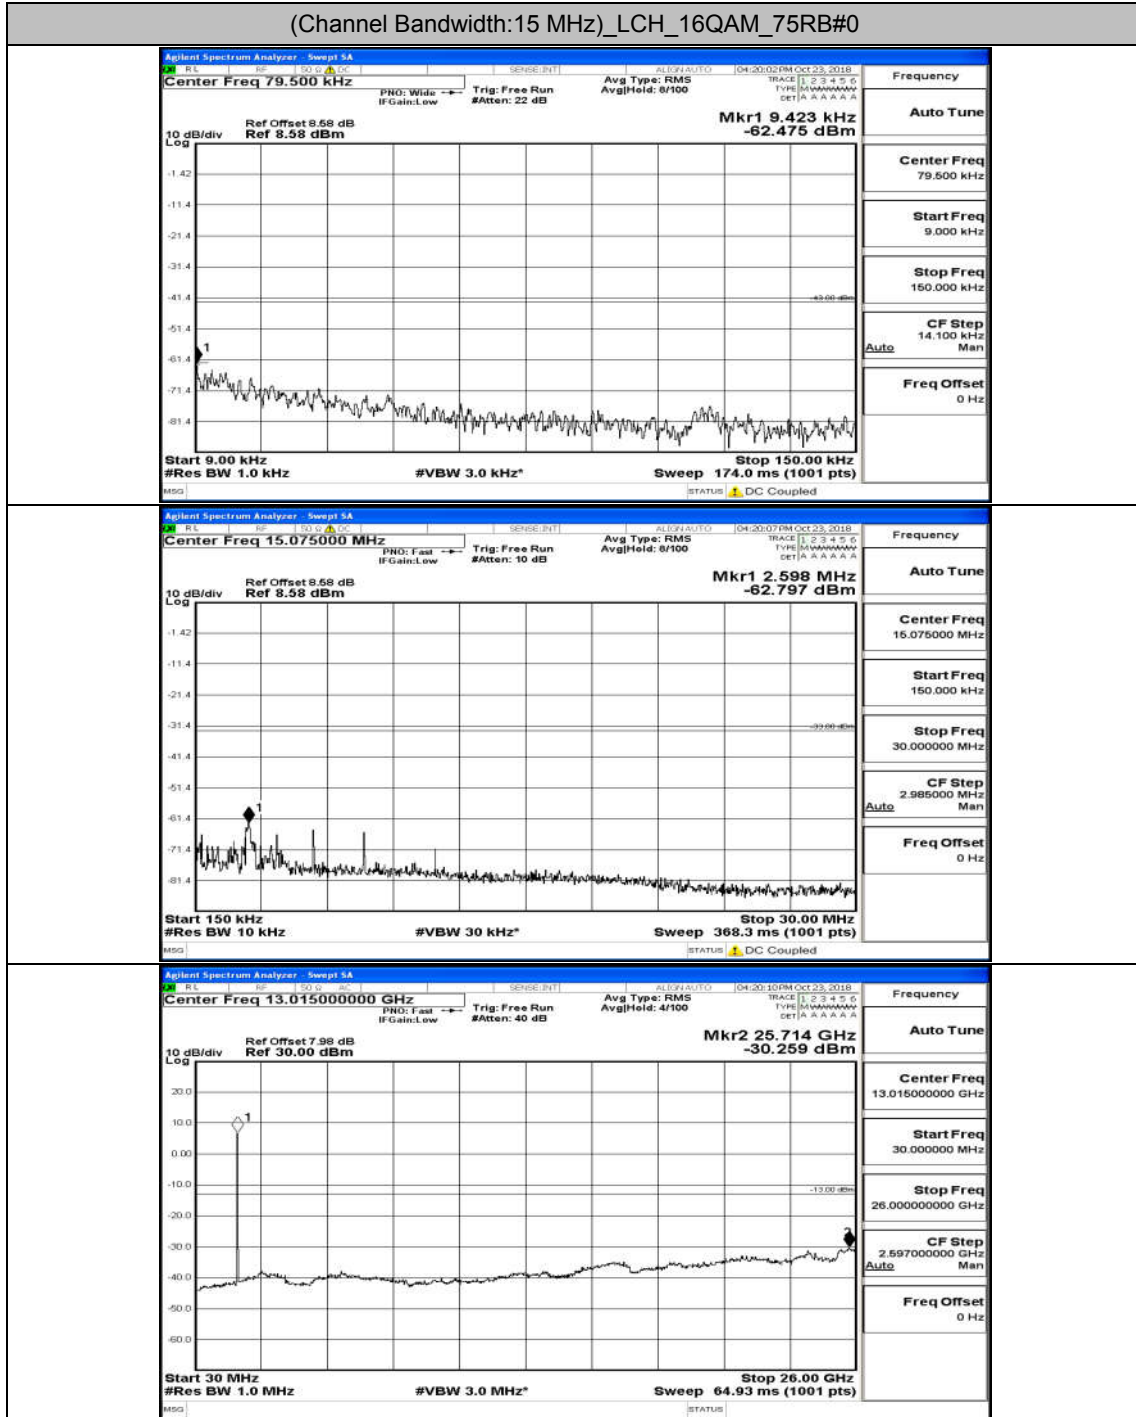

(Channel Bandwidth:15 MHz)_LCH_16QAM_75RB#0