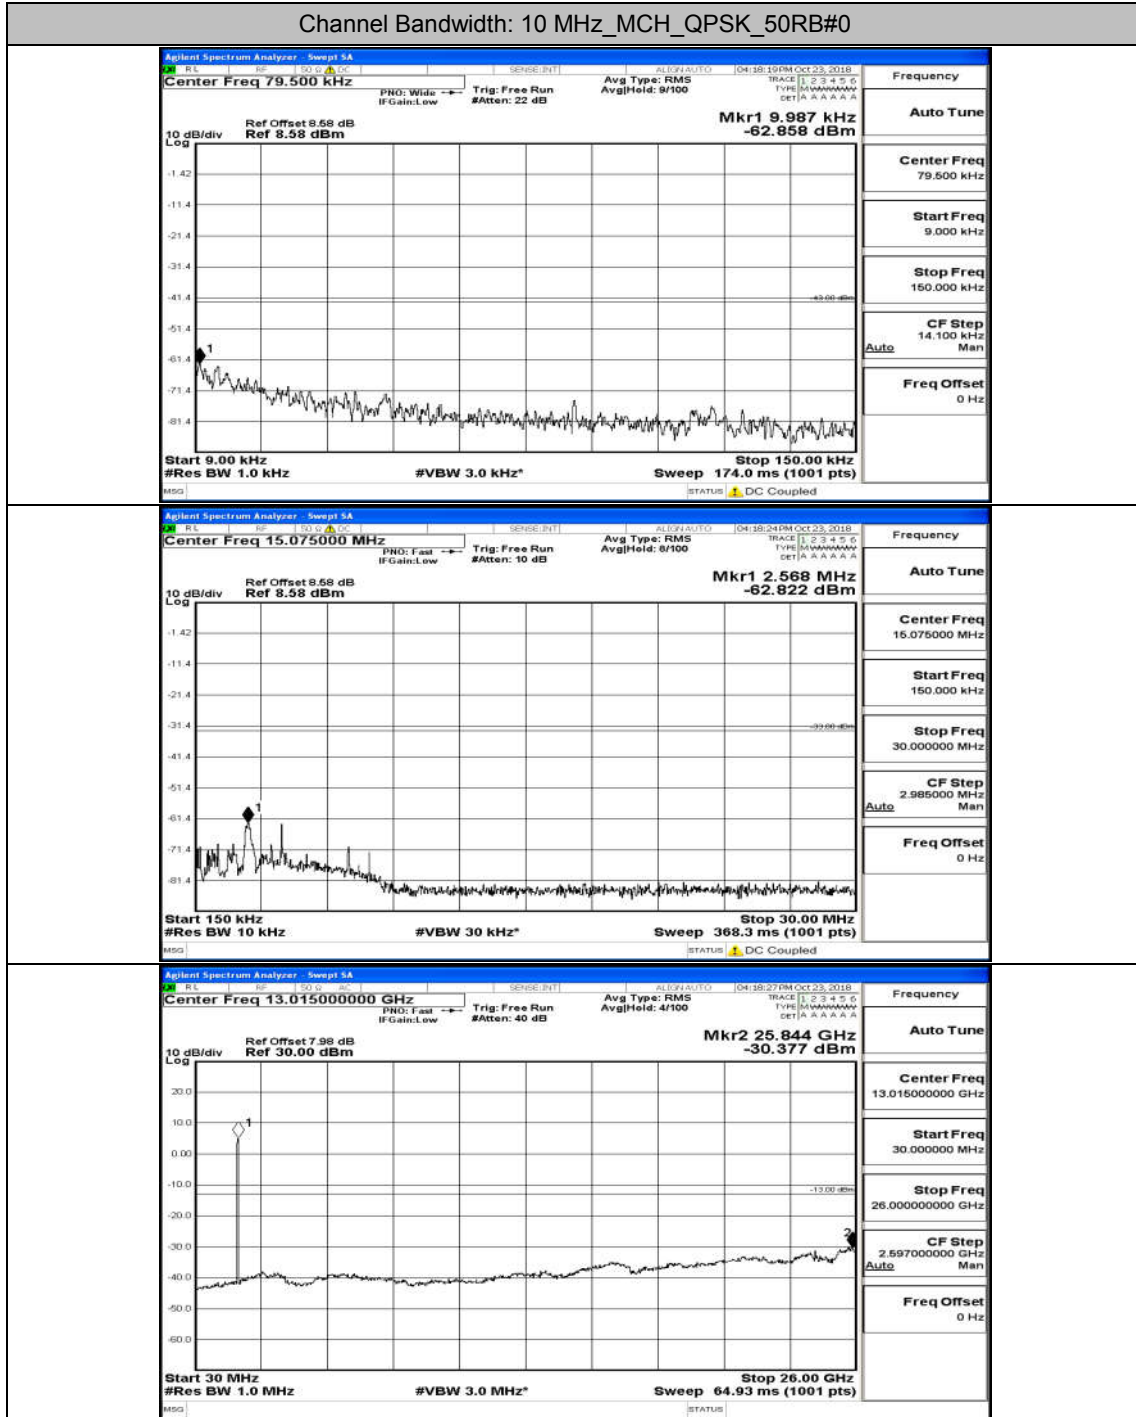

(Channel Bandwidth: 5 MHz)_MCH_16QAM_25RB#0

(Channel Bandwidth: 5 MHz)_HCH_16QAM_25RB#0

Channel Bandwidth: 10 MHz

Channel Bandwidth: 10 MHz_MCH_QPSK_50RB#0

Channel Bandwidth: 10 MHz_HCH_QPSK_50RB#0

Channel Bandwidth: 10 MHz_LCH_16QAM_50RB#0