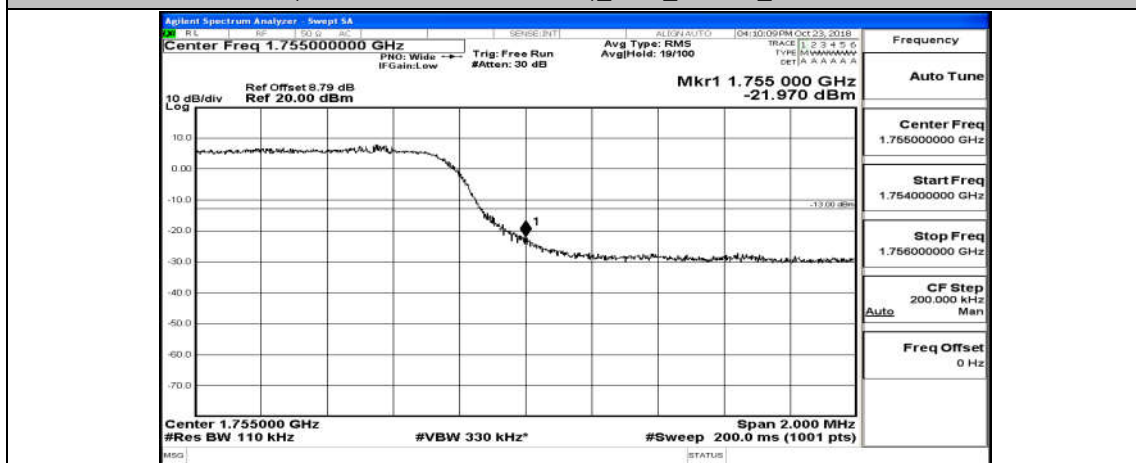

(Channel Bandwidth: 5 MHz)_LCH_QPSK_25RB#0

(Channel Bandwidth: 5 MHz)_HCH_QPSK_25RB#0

(Channel Bandwidth: 5 MHz)_LCH_16QAM_25RB#0

(Channel Bandwidth: 5 MHz)_HCH_16QAM_25RB#0

Channel Bandwidth: 10 MHz

Channel Bandwidth: 10 MHz_HCH_16QAM_50RB#0