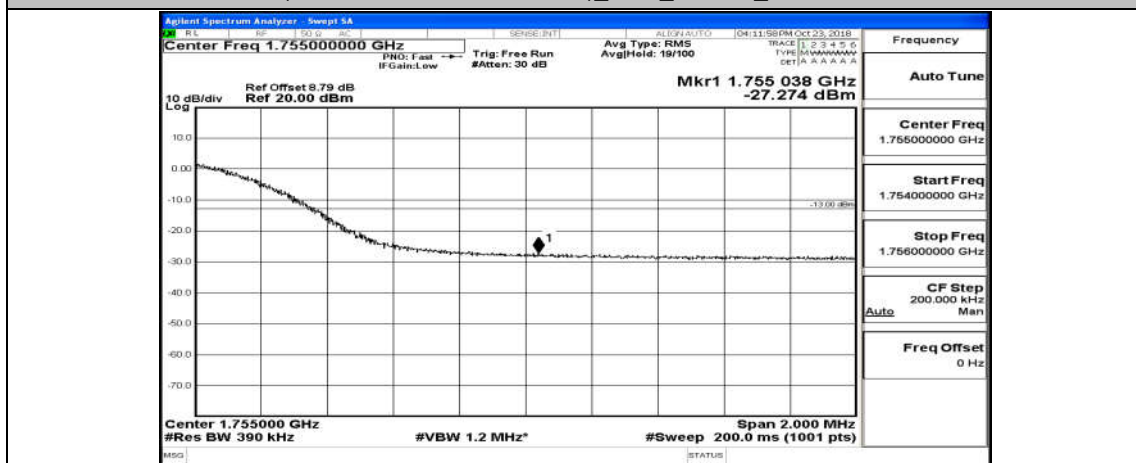

(Channel Bandwidth:20 MHz)_LCH_QPSK_100RB#0

(Channel Bandwidth:20 MHz)_HCH_QPSK_100RB#0

(Channel Bandwidth:20 MHz)_LCH_16QAM_100RB#0

(Channel Bandwidth:20 MHz)_HCH_16QAM_100RB#0

Appendix B.5: Conducted Spurious Emission