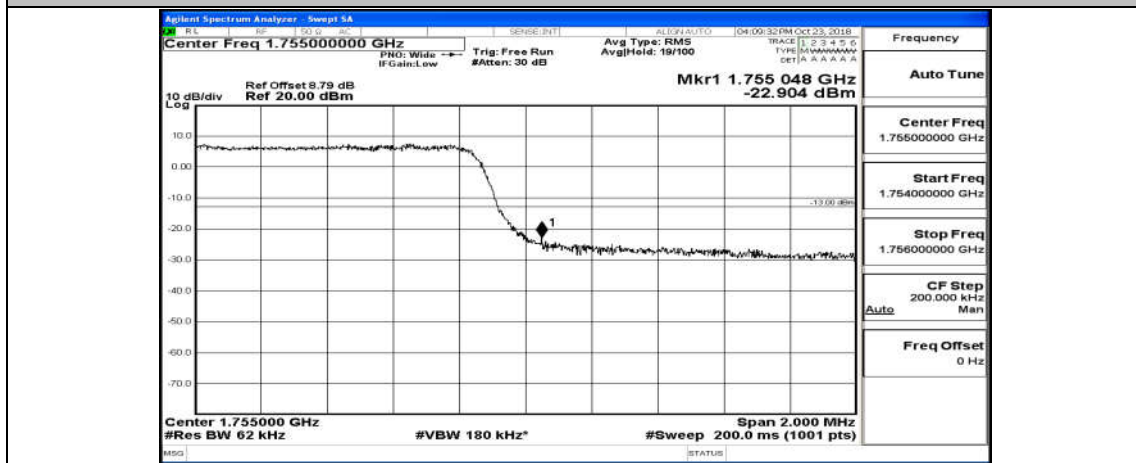

Channel Bandwidth: 3 MHz

(Channel Bandwidth: 3 MHz)_LCH_QPSK_15RB#0

(Channel Bandwidth: 3 MHz)_HCH_QPSK_15RB#0

(Channel Bandwidth: 3 MHz)_LCH_16QAM_15RB#0

(Channel Bandwidth: 3 MHz)_HCH_16QAM_15RB#0

Channel Bandwidth: 5 MHz

(Channel Bandwidth: 5 MHz)_LCH_QPSK_25RB#0

(Channel Bandwidth: 5 MHz)_HCH_QPSK_25RB#0

(Channel Bandwidth: 5 MHz)_LCH_16QAM_25RB#0

(Channel Bandwidth: 5 MHz)_HCH_16QAM_25RB#0

Channel Bandwidth: 10 MHz

Channel Bandwidth: 10 MHz_HCH_16QAM_50RB#0