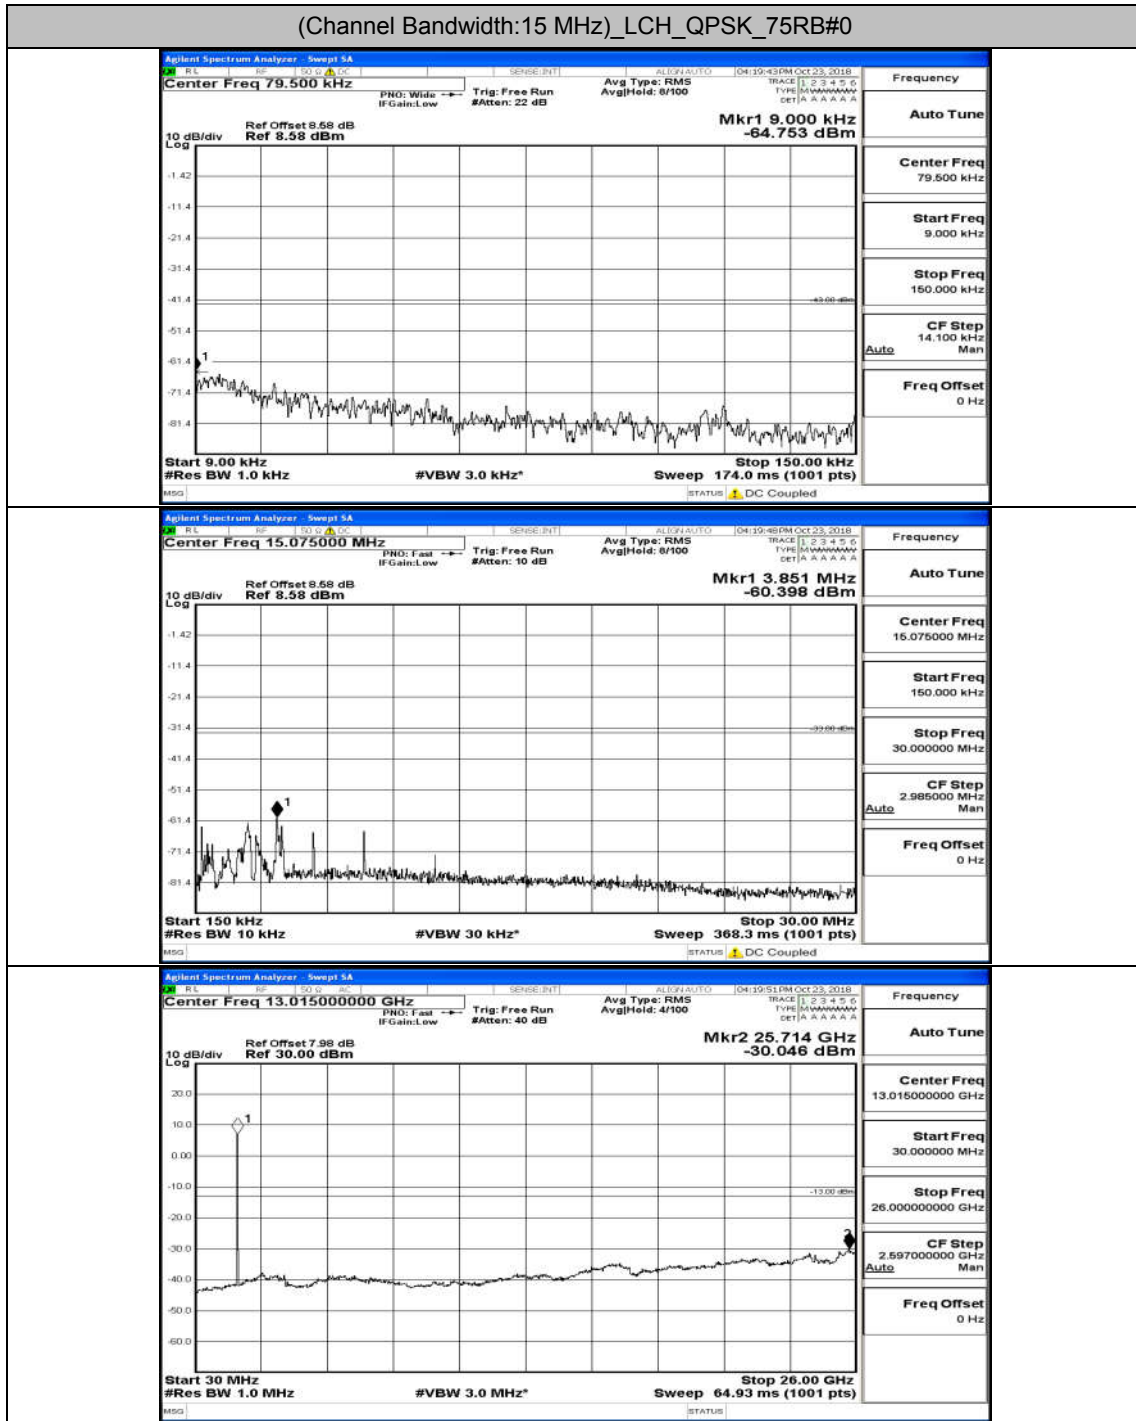

Channel Bandwidth: 10 MHz_MCH_16QAM_50RB#0

Channel Bandwidth: 10 MHz_HCH_16QAM_50RB#0

Channel Bandwidth: 15 MHz

(Channel Bandwidth:15 MHz)_LCH_QPSK_75RB#0

(Channel Bandwidth:15 MHz)_MCH_QPSK_75RB#0

(Channel Bandwidth:15 MHz)_HCH_QPSK_75RB#0