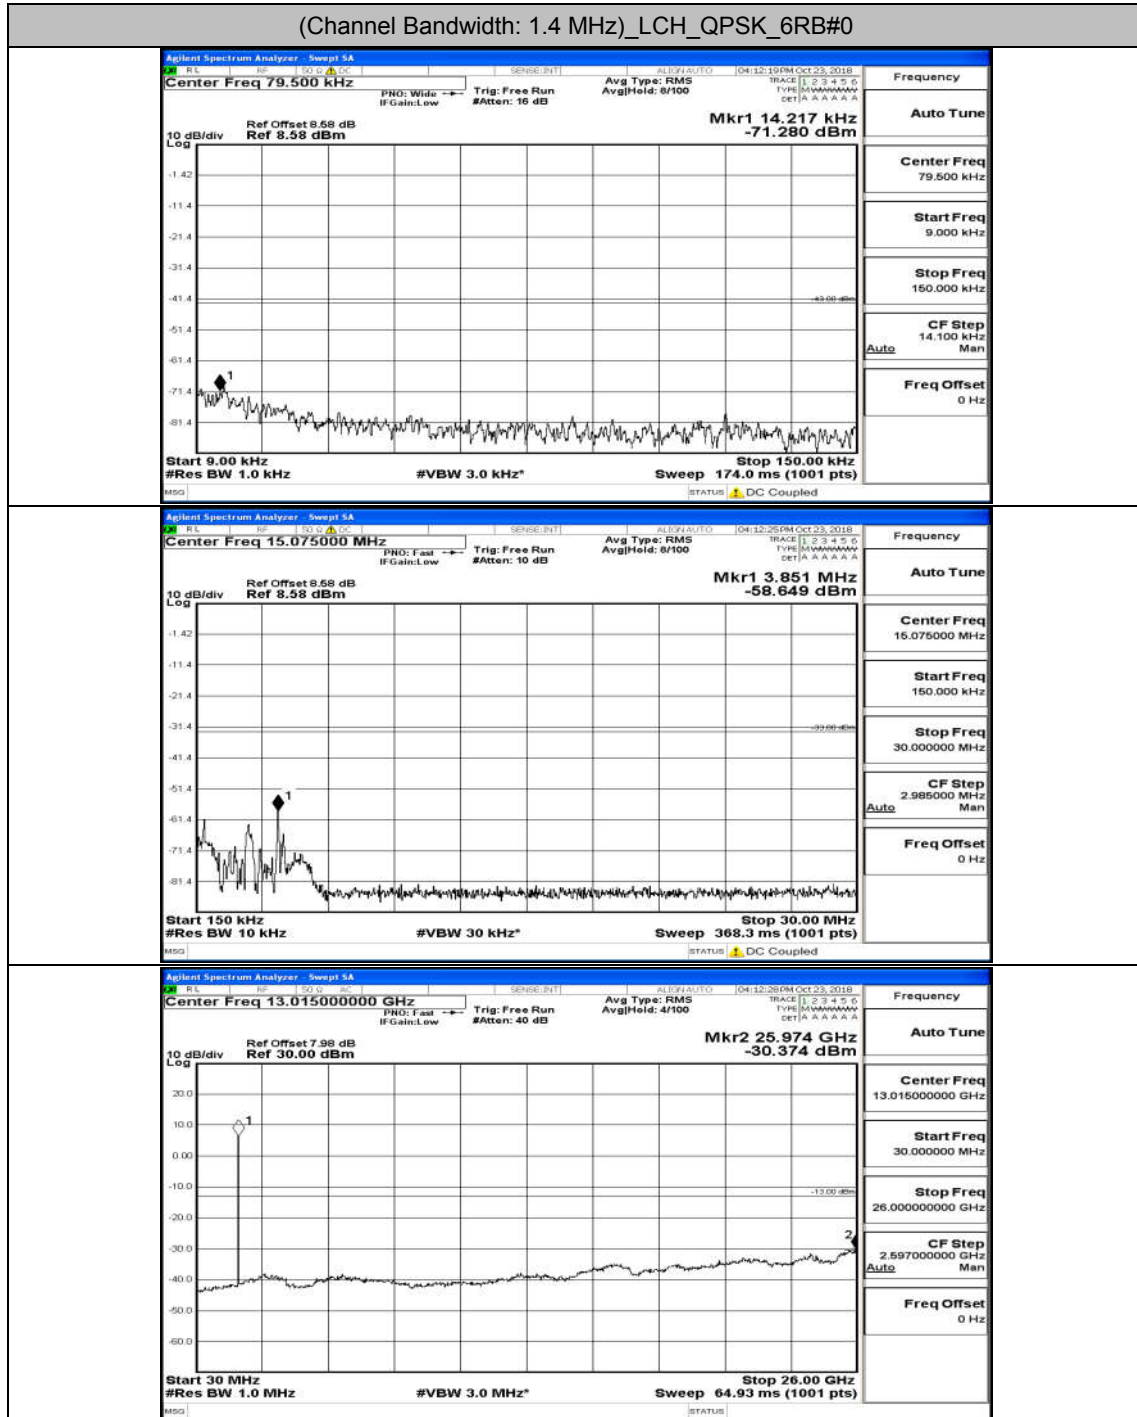

(Channel Bandwidth:20 MHz)_LCH_QPSK_100RB#0

(Channel Bandwidth:20 MHz)_HCH_QPSK_100RB#0

(Channel Bandwidth:20 MHz)_LCH_16QAM_100RB#0

(Channel Bandwidth:20 MHz)_HCH_16QAM_100RB#0

Appendix B.5: Conducted Spurious Emission

Test Graphs

Channel Bandwidth: 1.4 MHz

(Channel Bandwidth: 1.4 MHz) MCH_QPSK_6RB#0

(Channel Bandwidth: 1.4 MHz)_HCH_QPSK_6RB#0

(Channel Bandwidth: 1.4 MHz)_LCH_16QAM_6RB#0

(Channel Bandwidth: 1.4 MHz)_MCH_16QAM_6RB#0