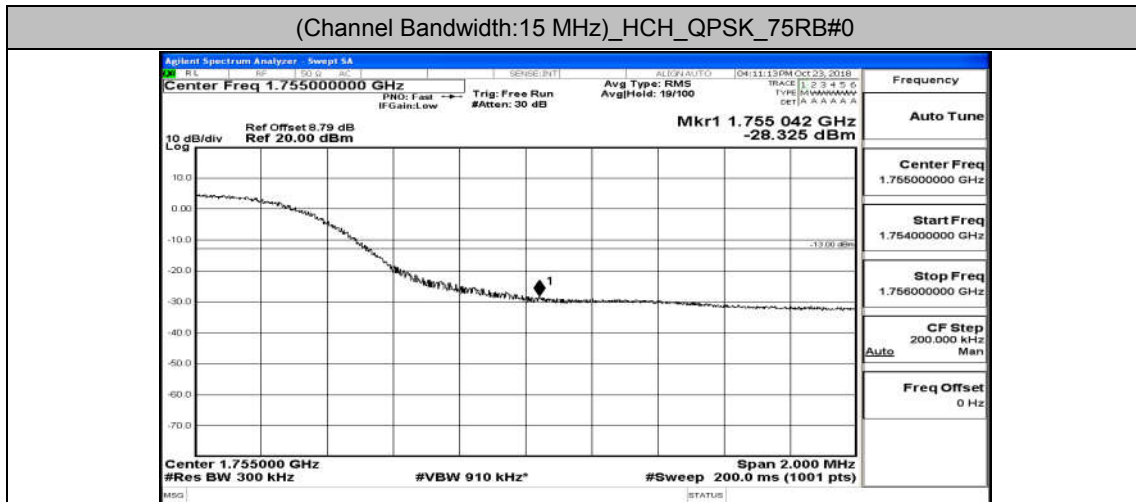

(Channel Bandwidth:15 MHz)_HCH_QPSK_75RB#0