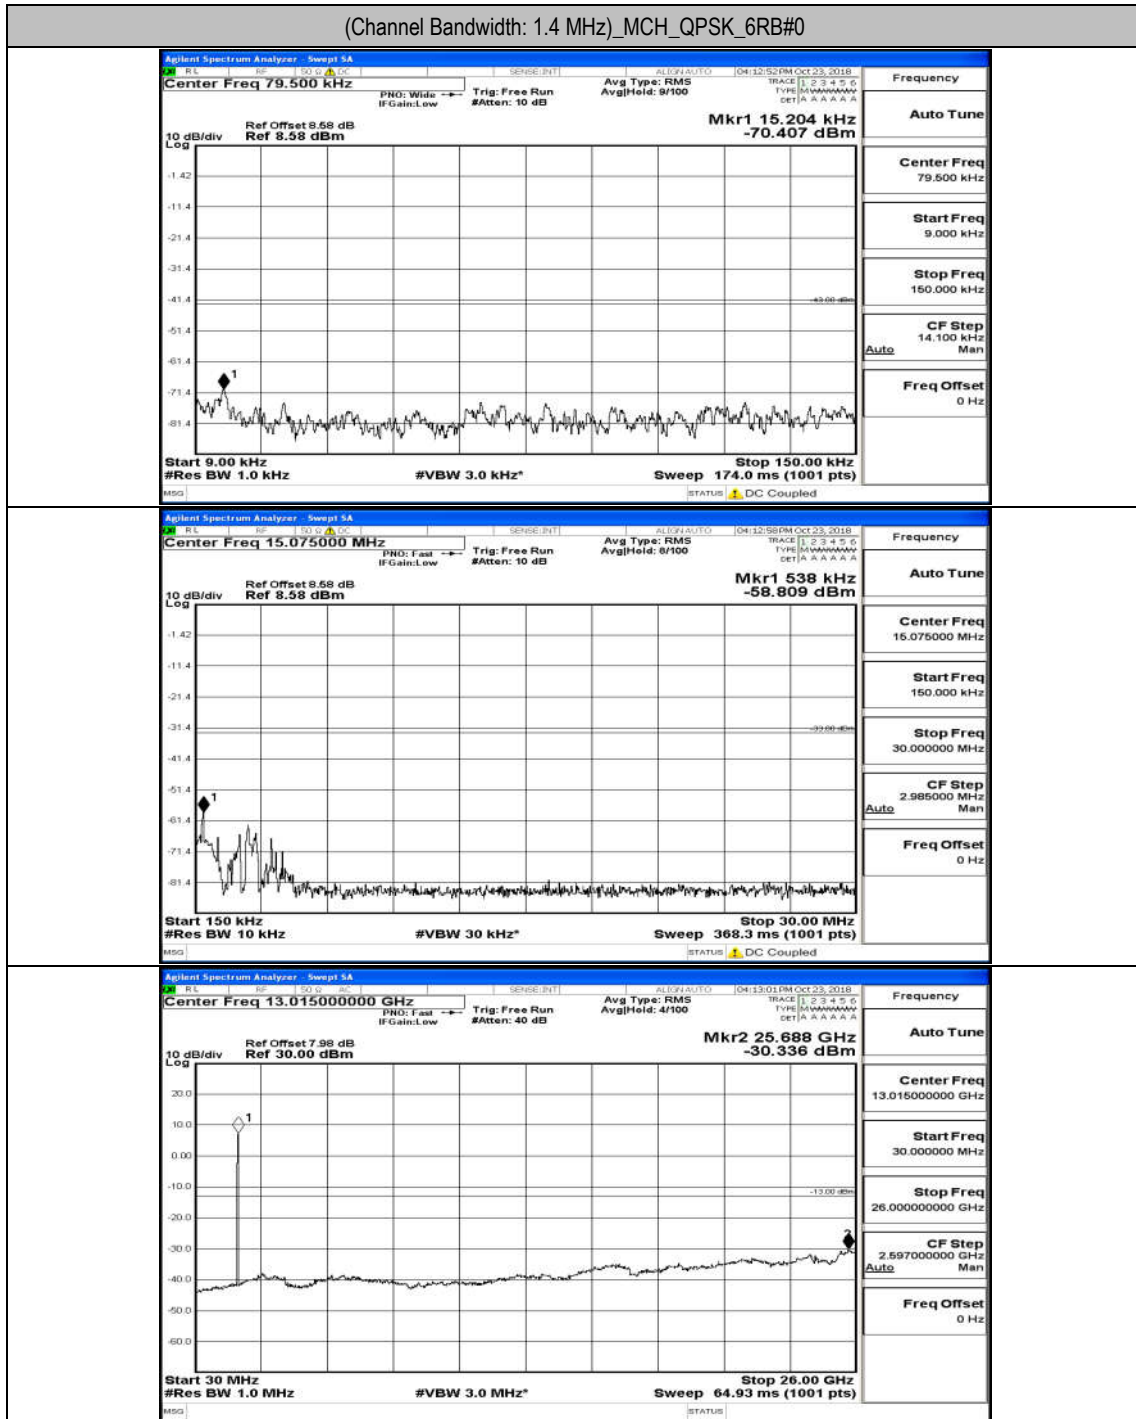

(Channel Bandwidth:20 MHz)_LCH_QPSK_100RB#0

(Channel Bandwidth:20 MHz)_HCH_QPSK_100RB#0

(Channel Bandwidth:20 MHz)_LCH_16QAM_100RB#0

(Channel Bandwidth:20 MHz)_HCH_16QAM_100RB#0

Appendix B.5: Conducted Spurious Emission

Test Graphs

Channel Bandwidth: 1.4 MHz

(Channel Bandwidth: 1.4 MHz) MCH_QPSK_6RB#0

(Channel Bandwidth: 1.4 MHz)_HCH_QPSK_6RB#0

(Channel Bandwidth: 1.4 MHz)_LCH_16QAM_6RB#0

(Channel Bandwidth: 1.4 MHz)_MCH_16QAM_6RB#0