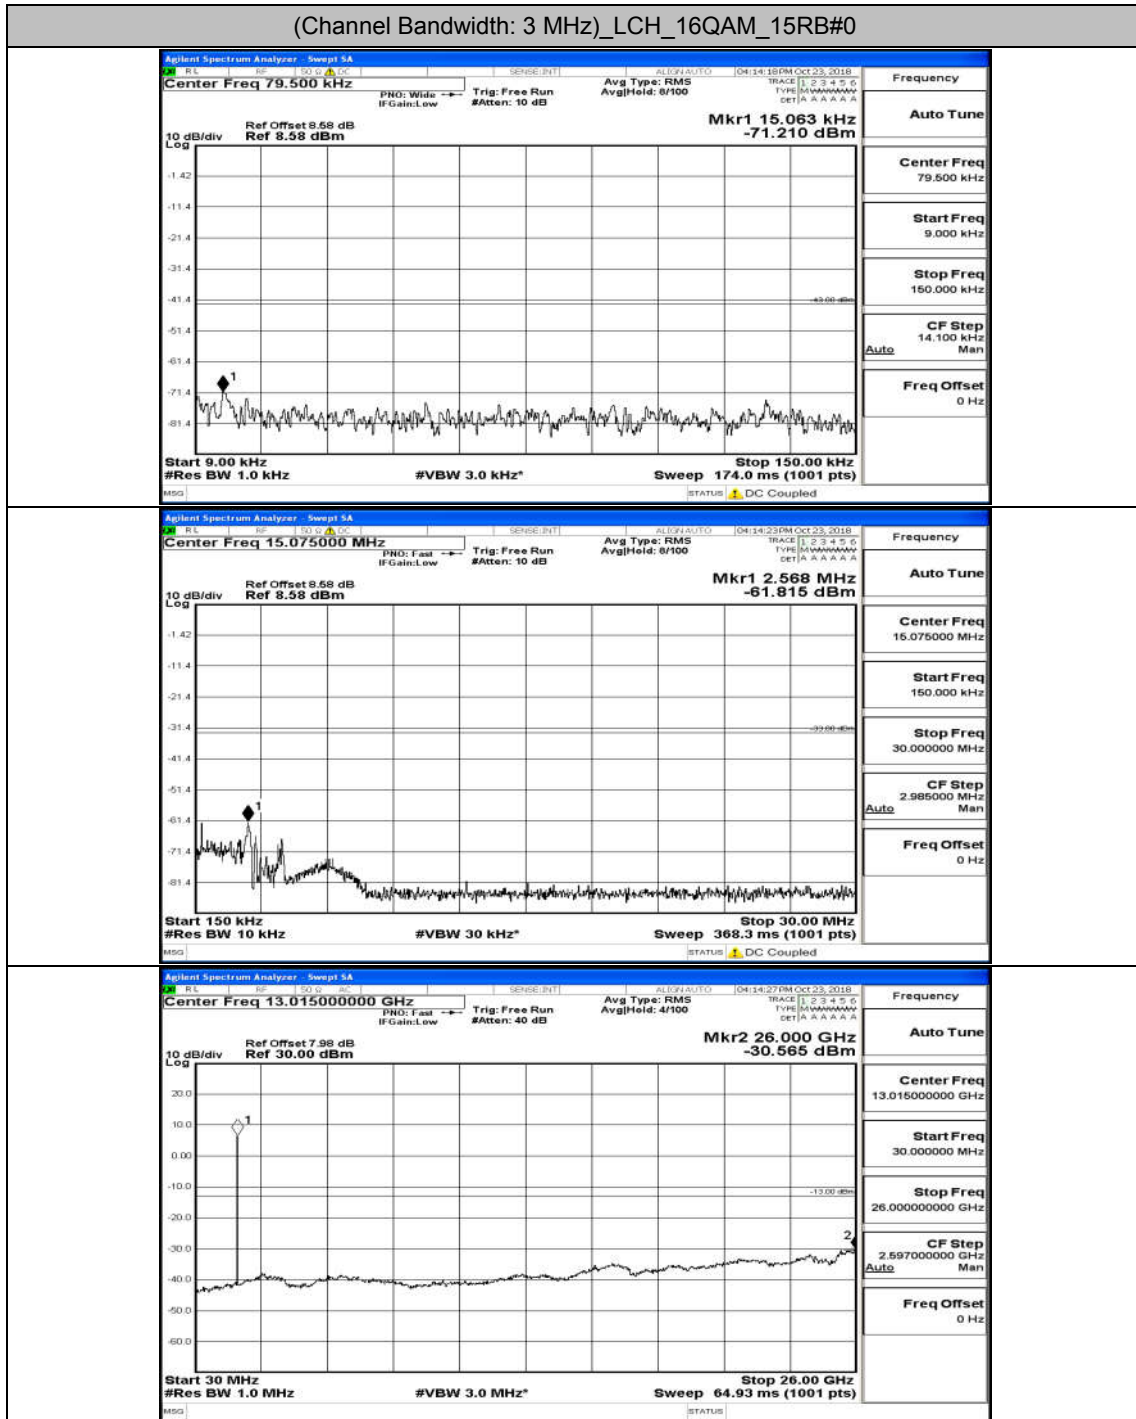

(Channel Bandwidth: 1.4 MHz)_HCH_16QAM_6RB#0

Channel Bandwidth: 3 MHz

(Channel Bandwidth: 3 MHz)_LCH_QPSK_15RB#0

(Channel Bandwidth: 3 MHz)_MCH_QPSK_15RB#0

(Channel Bandwidth: 3 MHz)_HCH_QPSK_15RB#0

(Channel Bandwidth: 3 MHz)_LCH_16QAM_15RB#0