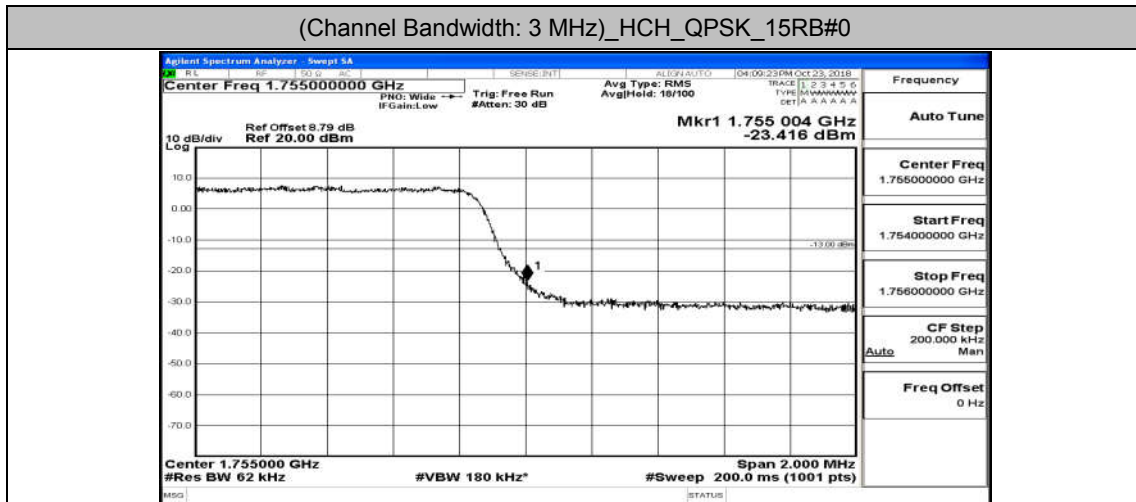

Appendix B.4: Band Edge

Test Graphs

Channel Bandwidth: 1.4 MHz

(Channel Bandwidth: 1.4 MHz)_LCH_QPSK_6RB#0

(Channel Bandwidth: 1.4 MHz)_HCH_QPSK_6RB#0

(Channel Bandwidth: 1.4 MHz)_LCH_16QAM_6RB#0

(Channel Bandwidth: 1.4 MHz)_HCH_16QAM_6RB#0

Channel Bandwidth: 3 MHz

(Channel Bandwidth: 3 MHz)_LCH_QPSK_15RB#0

(Channel Bandwidth: 3 MHz)_HCH_QPSK_15RB#0

(Channel Bandwidth: 3 MHz)_LCH_16QAM_15RB#0

(Channel Bandwidth: 3 MHz)_HCH_16QAM_15RB#0

Channel Bandwidth: 5 MHz