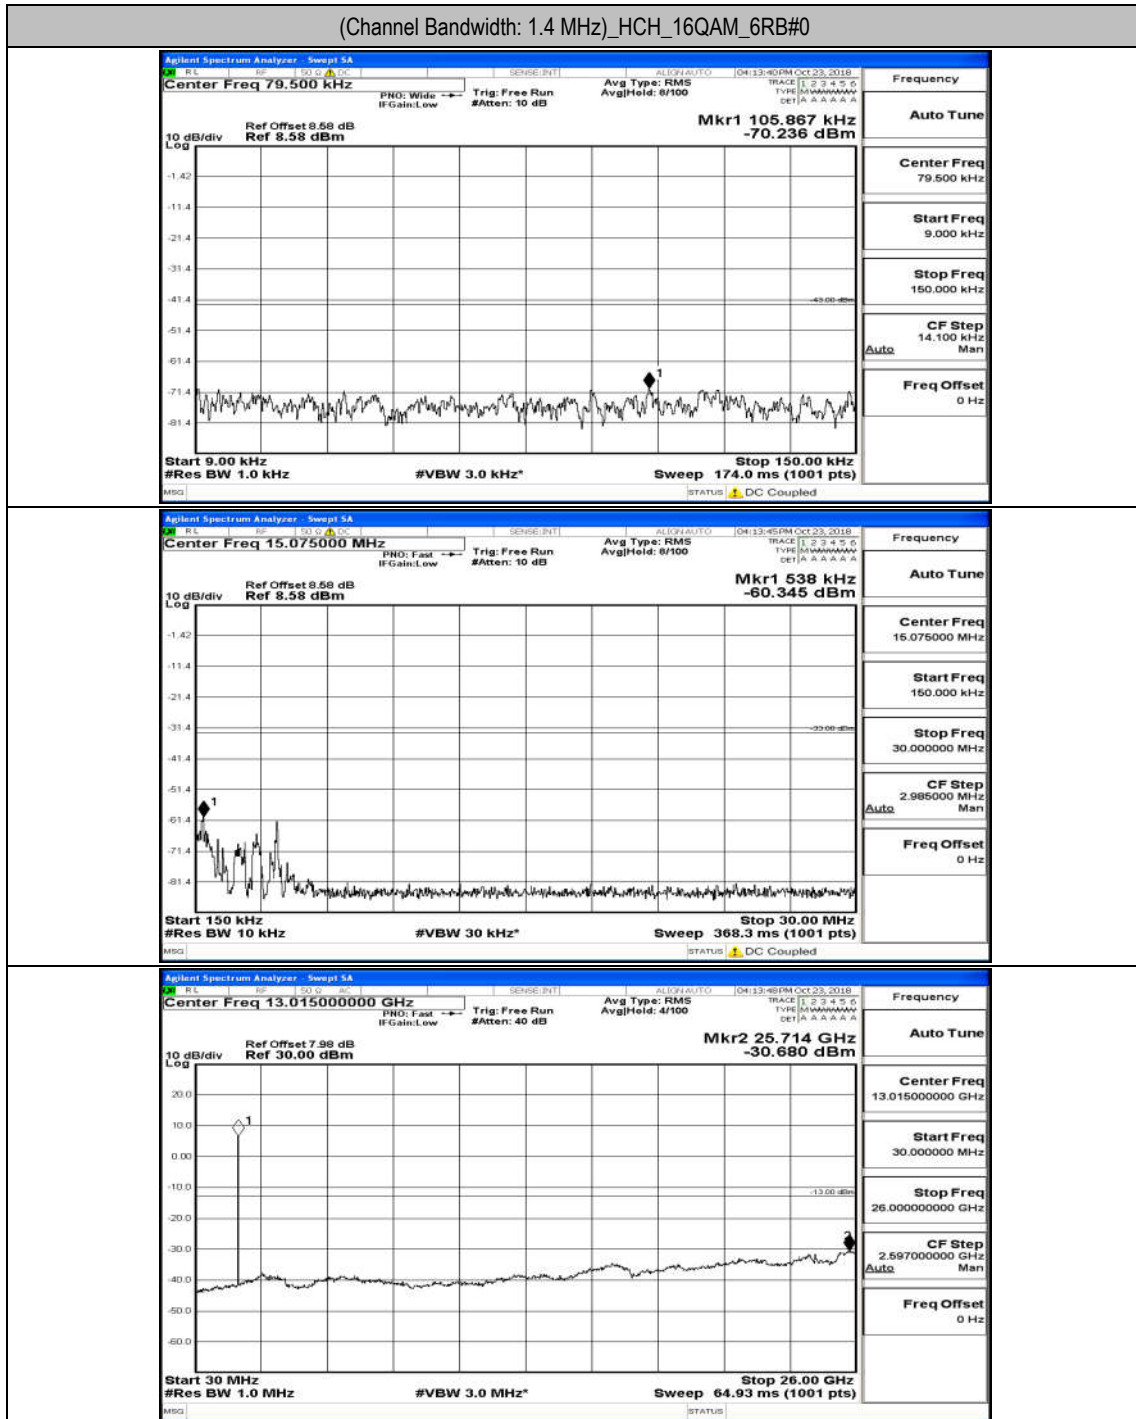

(Channel Bandwidth: 1.4 MHz)_HCH_16QAM_6RB#0