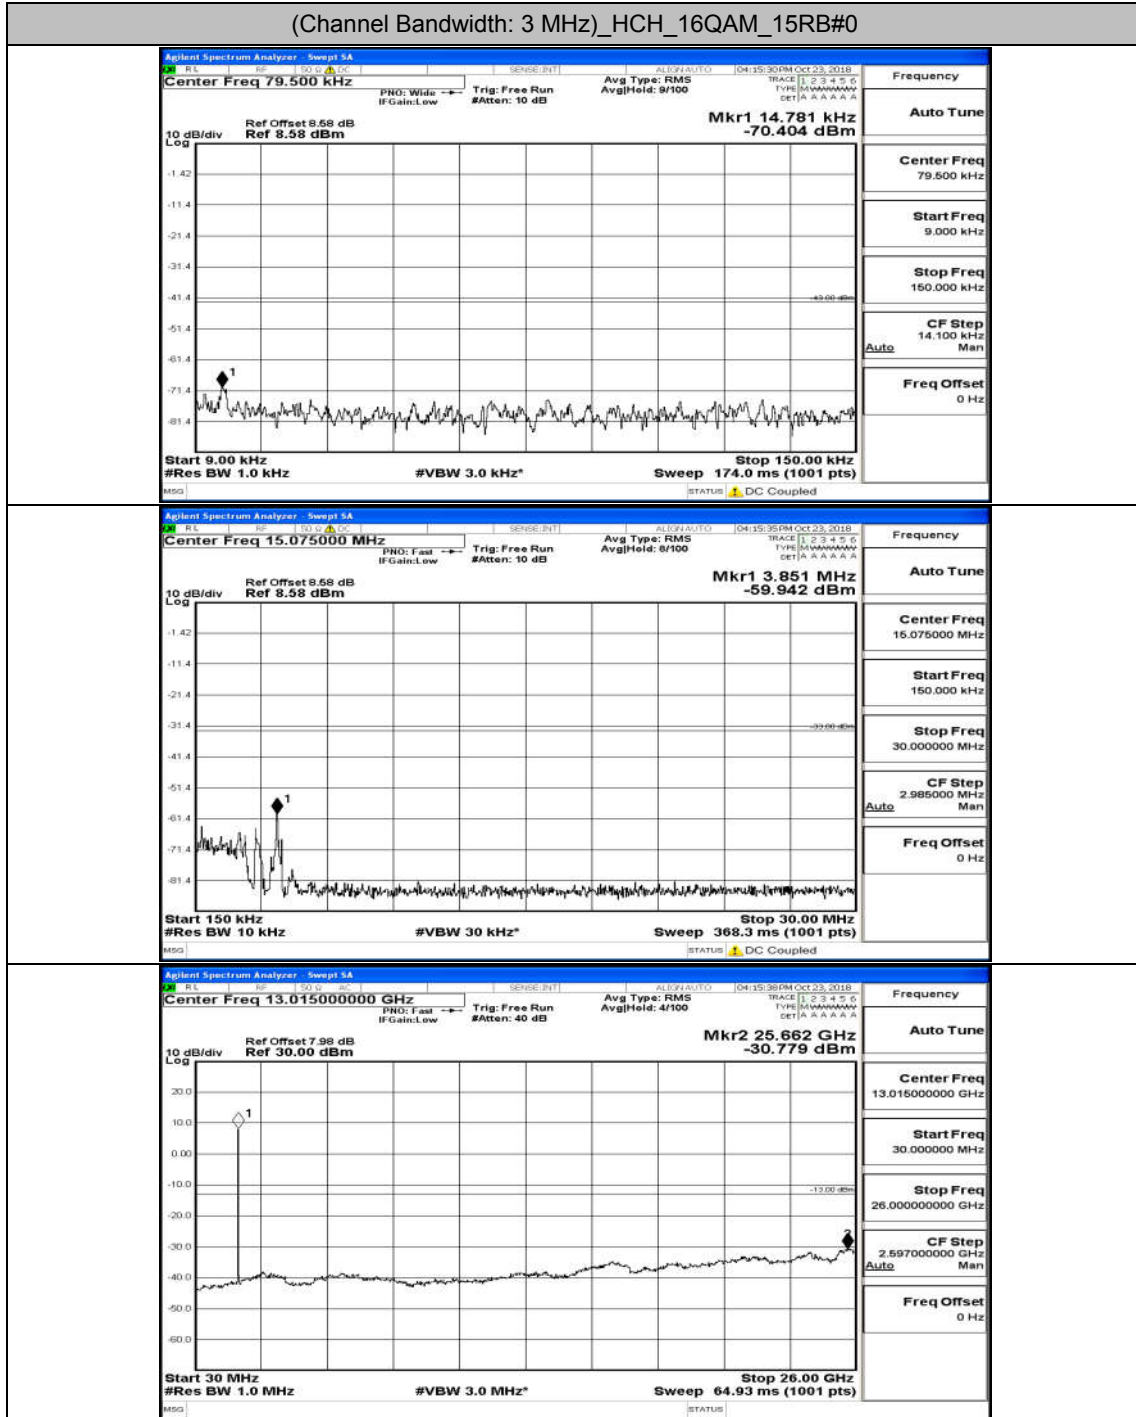

(Channel Bandwidth: 3 MHz)_HCH_16QAM_15RB#0