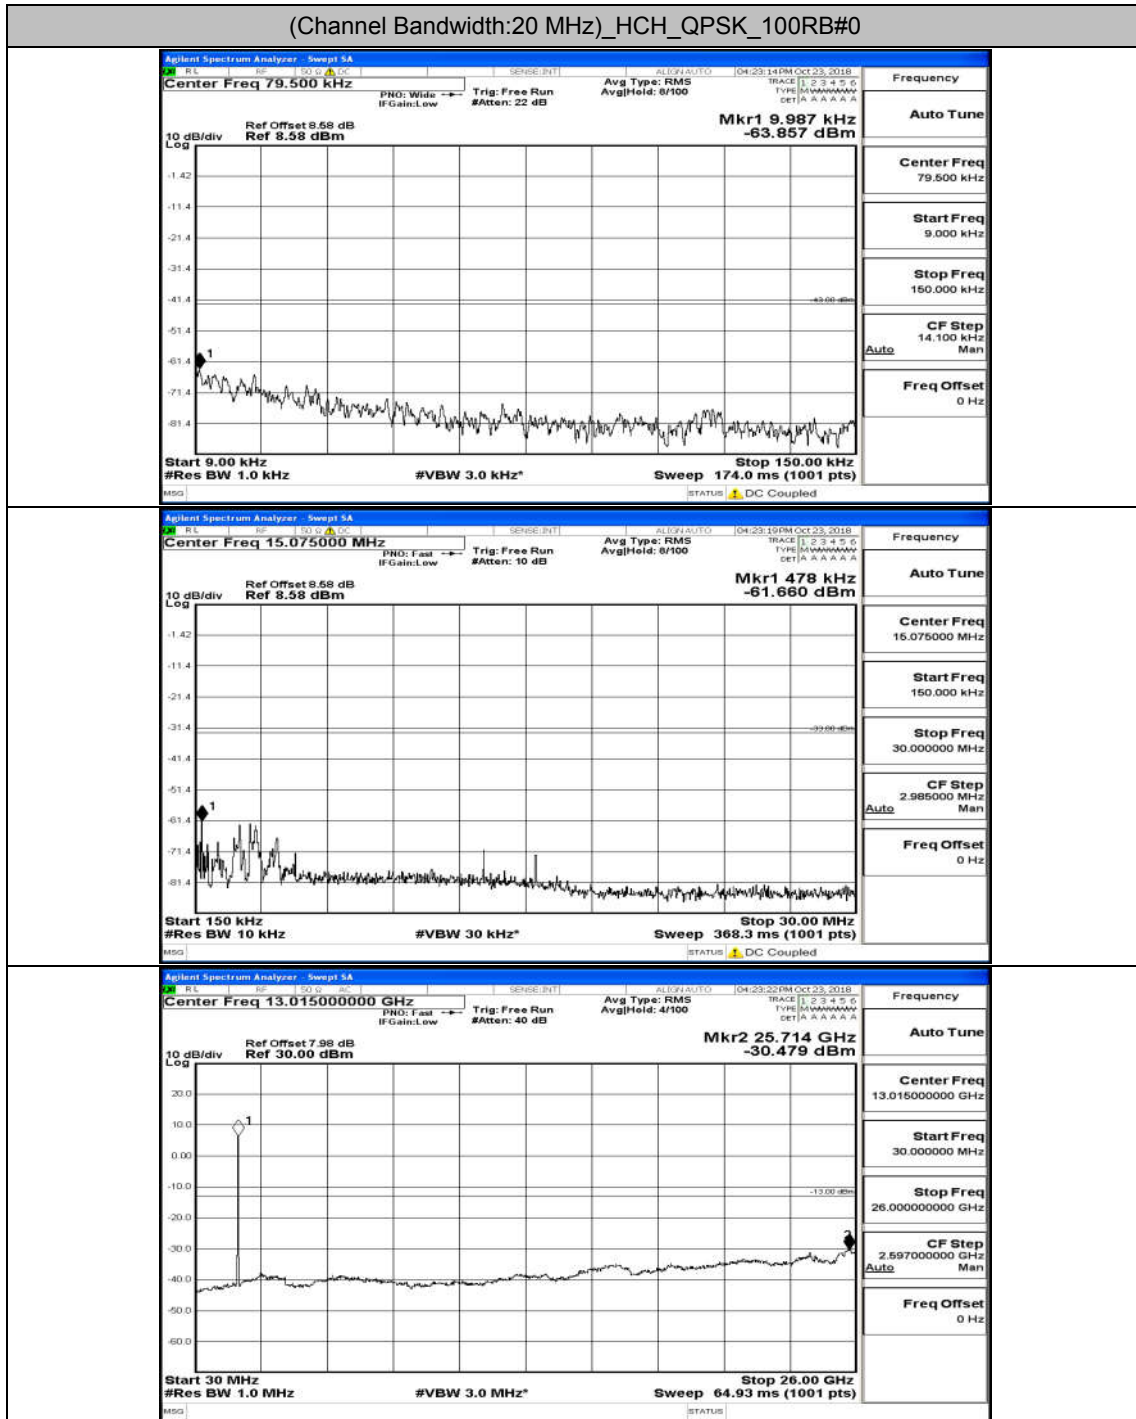

(Channel Bandwidth:15 MHz)_LCH_16QAM_75RB#0

(Channel Bandwidth:15 MHz)_MCH_16QAM_75RB#0

(Channel Bandwidth:15 MHz)_HCH_16QAM_75RB#0

Channel Bandwidth: 20 MHz

(Channel Bandwidth:20 MHz)_MCH_QPSK_100RB#0

(Channel Bandwidth:20 MHz)_HCH_QPSK_100RB#0