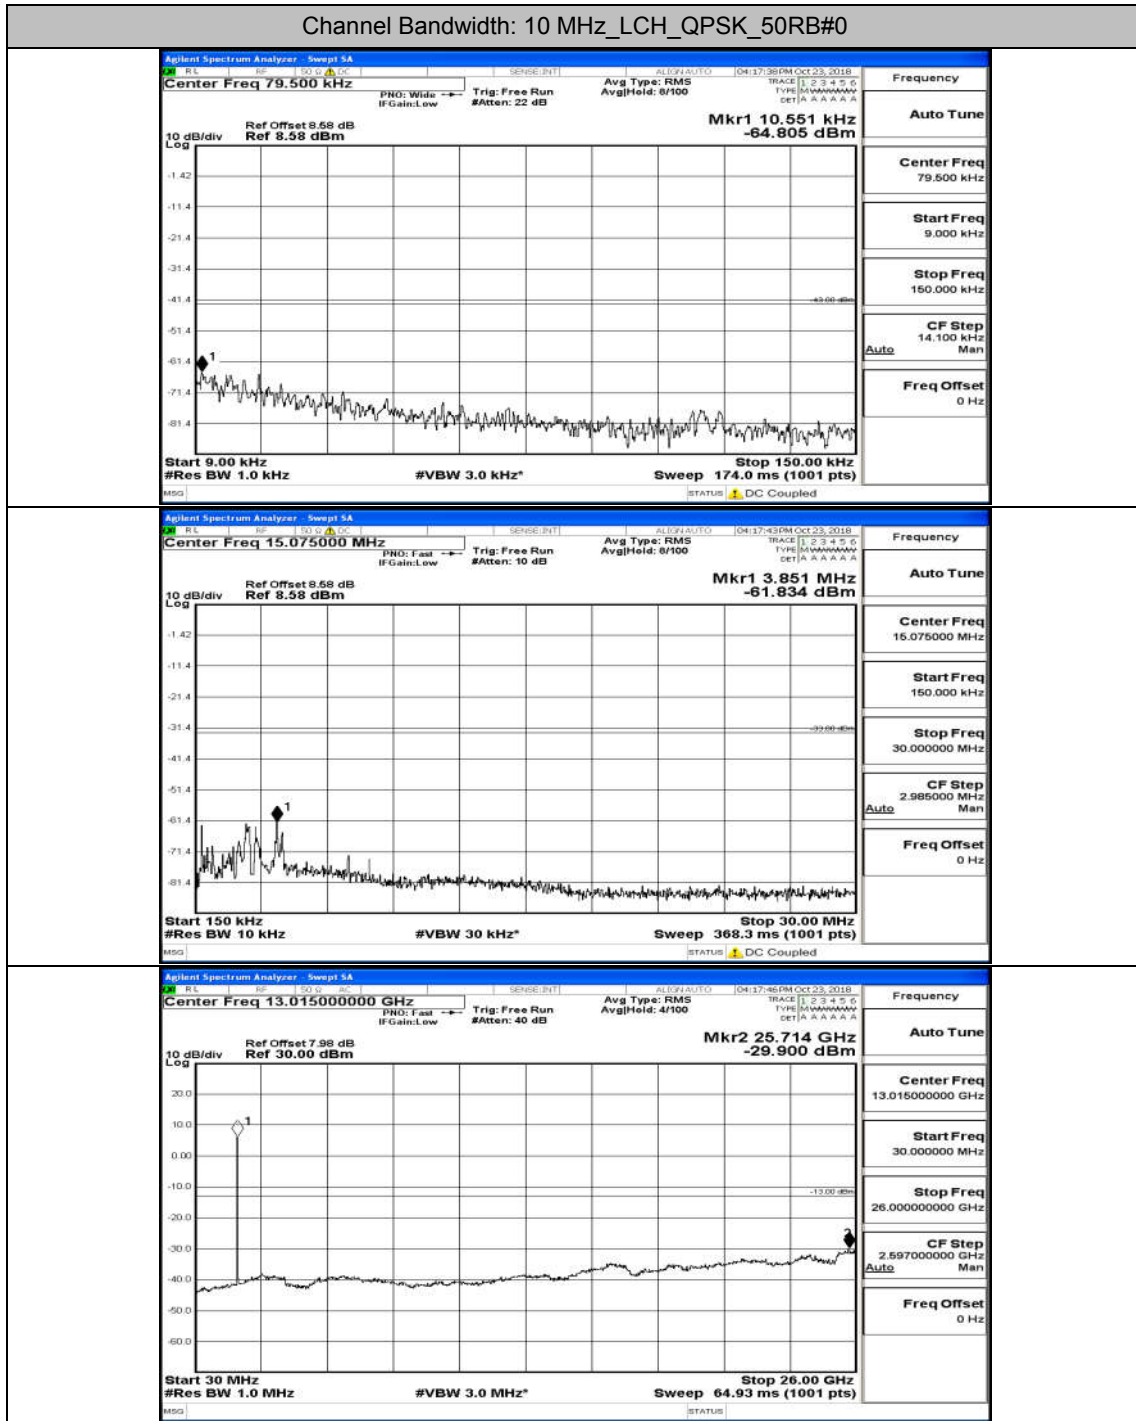

Channel Bandwidth: 10 MHz