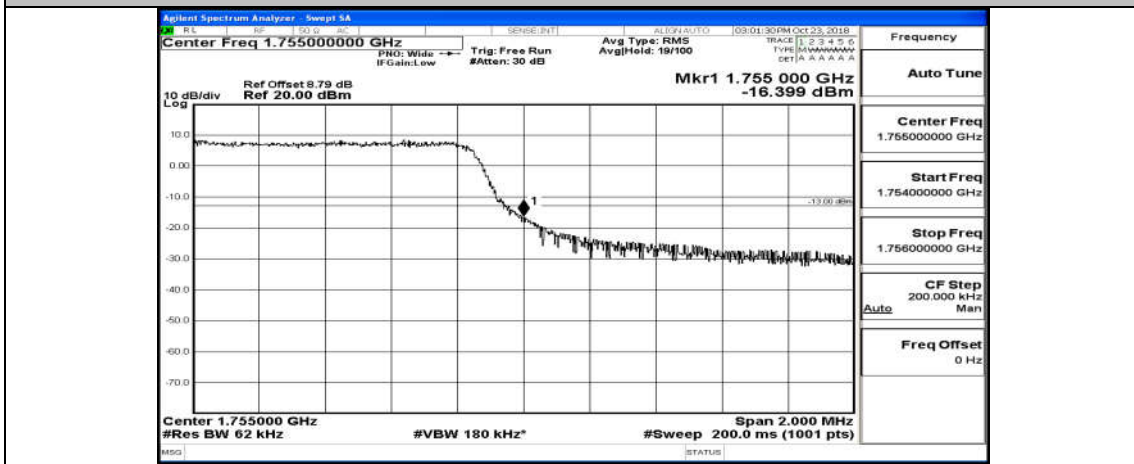

Appendix B.4: Band Edge

Test Graphs

Channel Bandwidth: 1.4 MHz

(Channel Bandwidth: 1.4 MHz)_HCH_16QAM_6RB#0

Channel Bandwidth: 3 MHz

(Channel Bandwidth: 3 MHz)_LCH_QPSK_15RB#0

(Channel Bandwidth: 3 MHz)_HCH_QPSK_15RB#0

(Channel Bandwidth: 3 MHz)_LCH_16QAM_15RB#0

(Channel Bandwidth: 3 MHz)_HCH_16QAM_15RB#0

Channel Bandwidth: 5 MHz

(Channel Bandwidth: 5 MHz)_LCH_QPSK_25RB#0

(Channel Bandwidth: 5 MHz)_HCH_QPSK_25RB#0

(Channel Bandwidth: 5 MHz)_LCH_16QAM_25RB#0