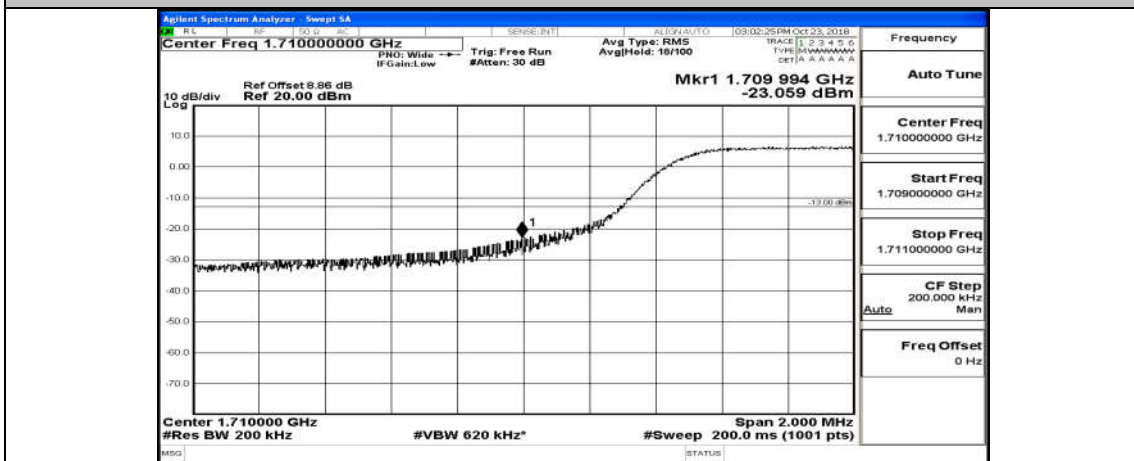

(Channel Bandwidth: 5 MHz)_HCH_16QAM_25RB#0

Channel Bandwidth: 10 MHz

Channel Bandwidth: 10 MHz_LCH_QPSK_50RB#0

Channel Bandwidth: 10 MHz_HCH_QPSK_50RB#0

Channel Bandwidth: 10 MHz_LCH_16QAM_50RB#0

Channel Bandwidth: 10 MHz_HCH_16QAM_50RB#0

Channel Bandwidth: 15 MHz

(Channel Bandwidth:15 MHz)_LCH_QPSK_75RB#0

(Channel Bandwidth:15 MHz)_HCH_QPSK_75RB#0

(Channel Bandwidth:15 MHz)_LCH_16QAM_75RB#0

(Channel Bandwidth:15 MHz)_HCH_16QAM_75RB#0

Channel Bandwidth: 20 MHz