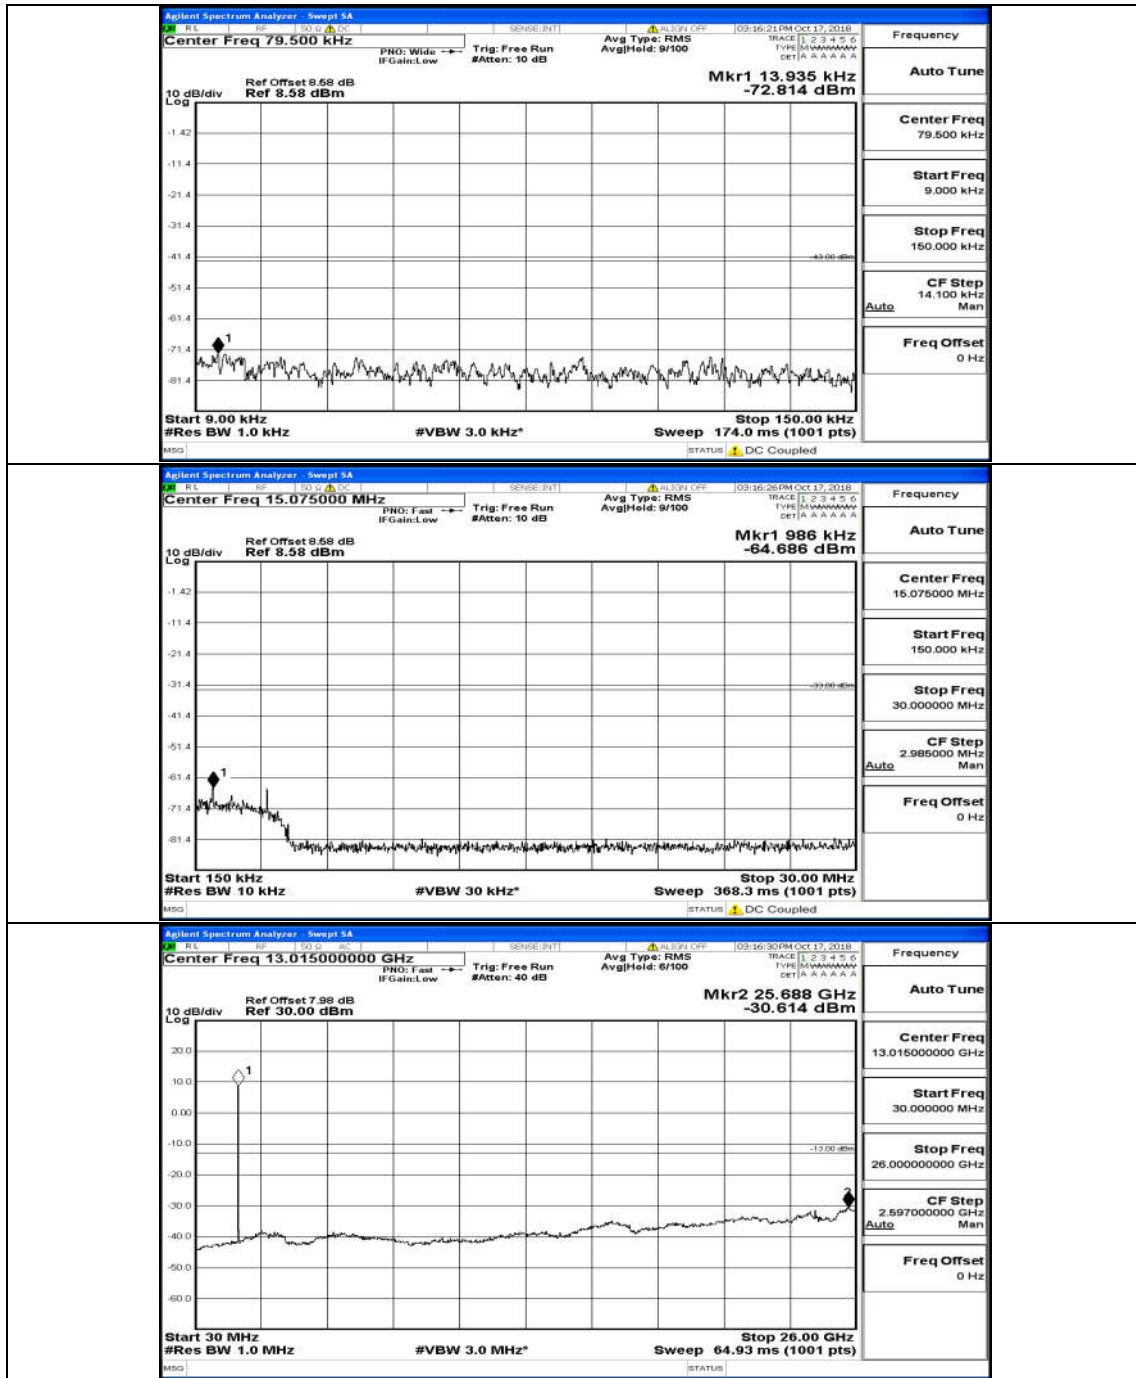

Channel Bandwidth: 10 MHz

Channel Bandwidth: 10 MHz_LCH_QPSK_50RB#0