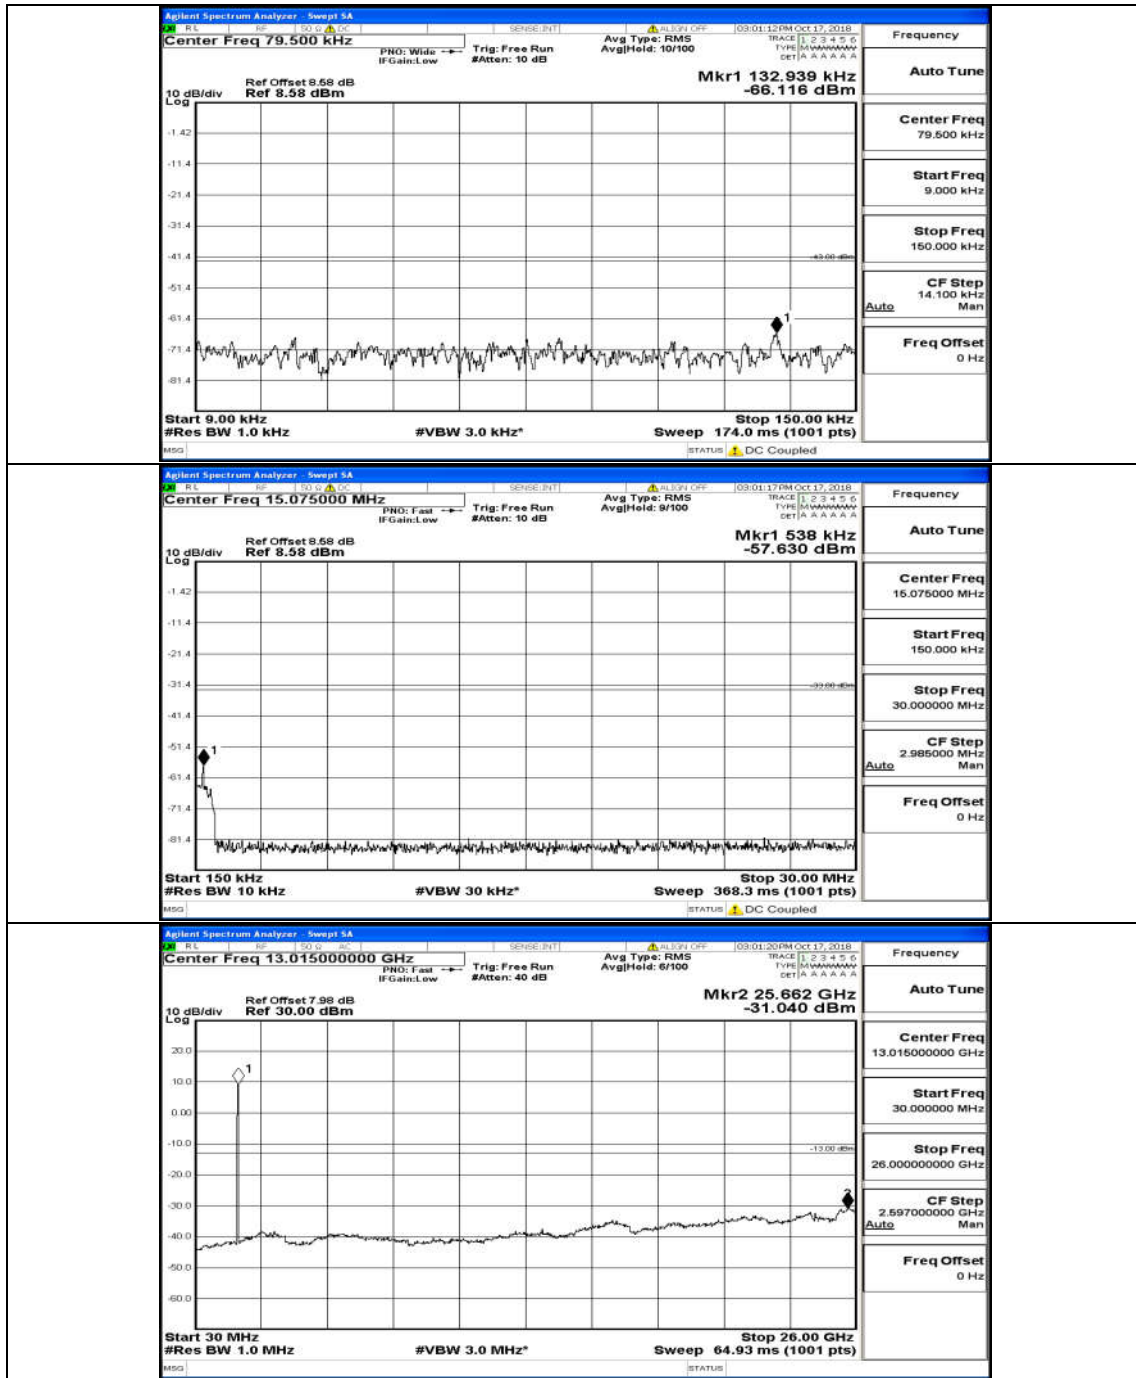

Test Graphs

Channel Bandwidth: 1.4 MHz

(Channel Bandwidth: 1.4 MHz)_MCH_QPSK_6RB#0

(Channel Bandwidth: 1.4 MHz)_HCH_QPSK_6RB#0

(Channel Bandwidth: 1.4 MHz)_LCH_16QAM_6RB#0

(Channel Bandwidth: 1.4 MHz)_MCH_16QAM_6RB#0