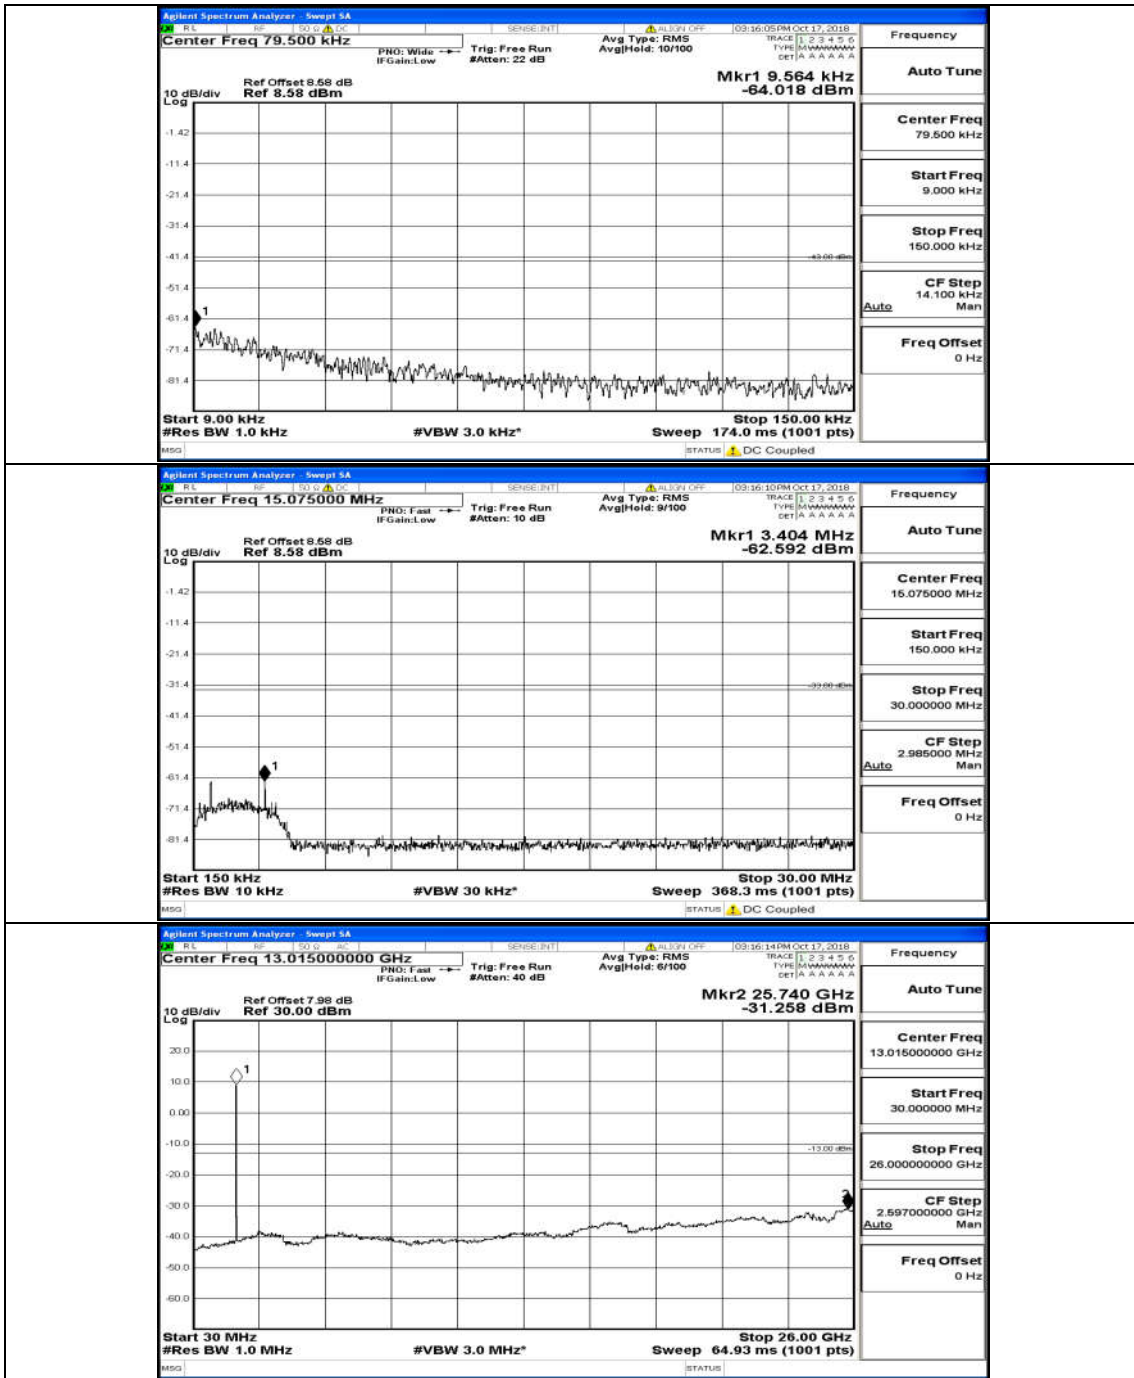

(Channel Bandwidth: 3 MHz)_MCH_16QAM_15RB#0

(Channel Bandwidth: 3 MHz)_HCH_16QAM_15RB#0

Channel Bandwidth: 5 MHz

(Channel Bandwidth: 5 MHz)_MCH_QPSK_25RB#0

(Channel Bandwidth: 5 MHz)_HCH_QPSK_25RB#0

(Channel Bandwidth: 5 MHz)_LCH_16QAM_25RB#0