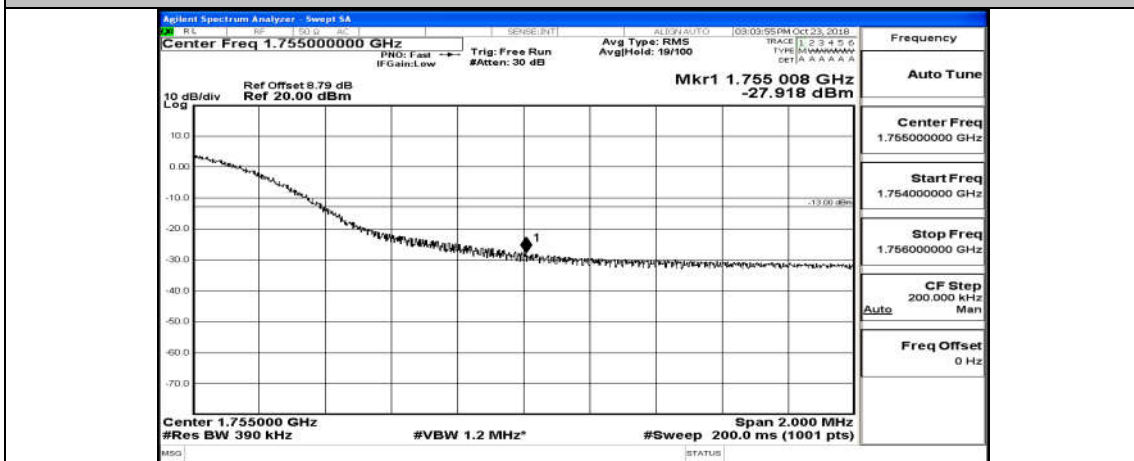

(Channel Bandwidth:20 MHz)_LCH_QPSK_100RB#0

(Channel Bandwidth:20 MHz)_HCH_QPSK_100RB#0

(Channel Bandwidth:20 MHz)_LCH_16QAM_100RB#0

(Channel Bandwidth:20 MHz)_HCH_16QAM_100RB#0

Appendix B.5: Conducted Spurious Emission