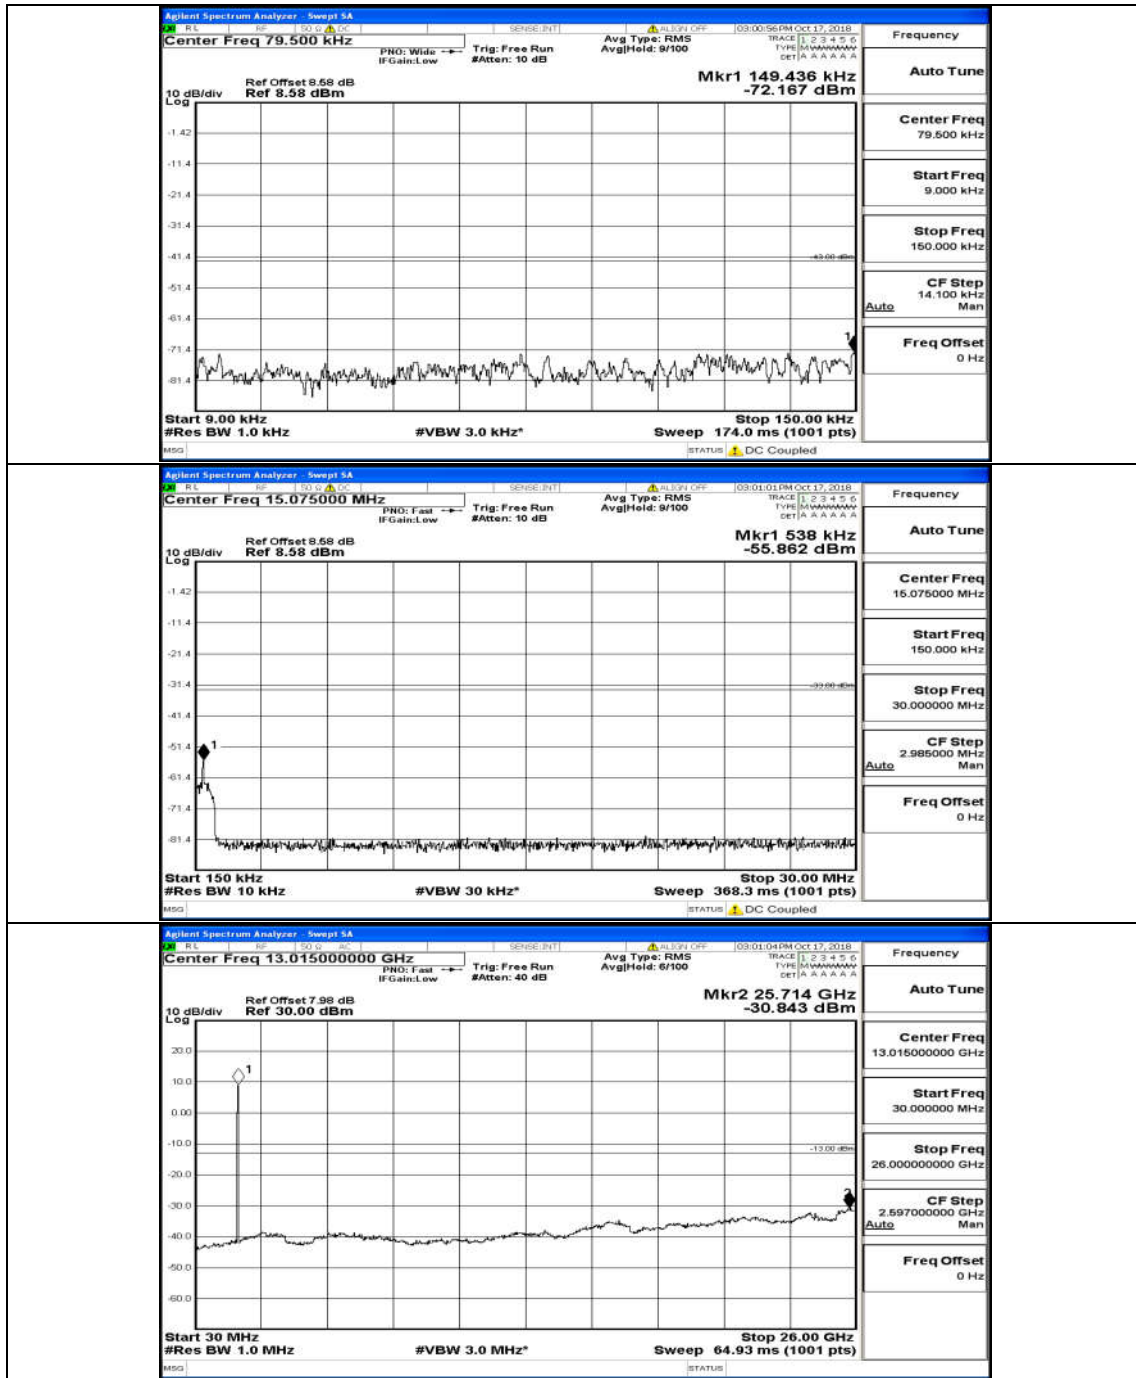

(Channel Bandwidth:20 MHz)_LCH_QPSK_100RB#0

(Channel Bandwidth:20 MHz)_HCH_QPSK_100RB#0

(Channel Bandwidth:20 MHz)_LCH_16QAM_100RB#0

(Channel Bandwidth:20 MHz)_HCH_16QAM_100RB#0

Appendix B.5: Conducted Spurious Emission

Test Graphs

Channel Bandwidth: 1.4 MHz

(Channel Bandwidth: 1.4 MHz)_MCH_QPSK_6RB#0

(Channel Bandwidth: 1.4 MHz)_HCH_QPSK_6RB#0

(Channel Bandwidth: 1.4 MHz)_LCH_16QAM_6RB#0

(Channel Bandwidth: 1.4 MHz)_MCH_16QAM_6RB#0