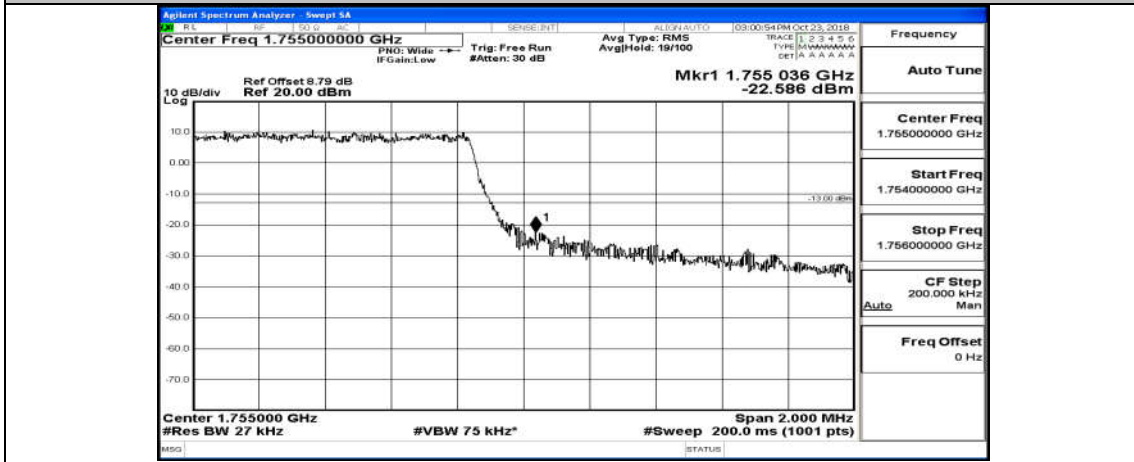

Appendix B.4: Band Edge

Test Graphs

Channel Bandwidth: 1.4 MHz

(Channel Bandwidth: 1.4 MHz)_HCH_16QAM_6RB#0

Channel Bandwidth: 3 MHz

(Channel Bandwidth: 3 MHz)_LCH_QPSK_15RB#0

(Channel Bandwidth: 3 MHz)_HCH_QPSK_15RB#0

(Channel Bandwidth: 3 MHz)_LCH_16QAM_15RB#0

(Channel Bandwidth: 3 MHz)_HCH_16QAM_15RB#0

Channel Bandwidth: 5 MHz

(Channel Bandwidth: 5 MHz)_LCH_QPSK_25RB#0

(Channel Bandwidth: 5 MHz)_HCH_QPSK_25RB#0

(Channel Bandwidth: 5 MHz)_LCH_16QAM_25RB#0