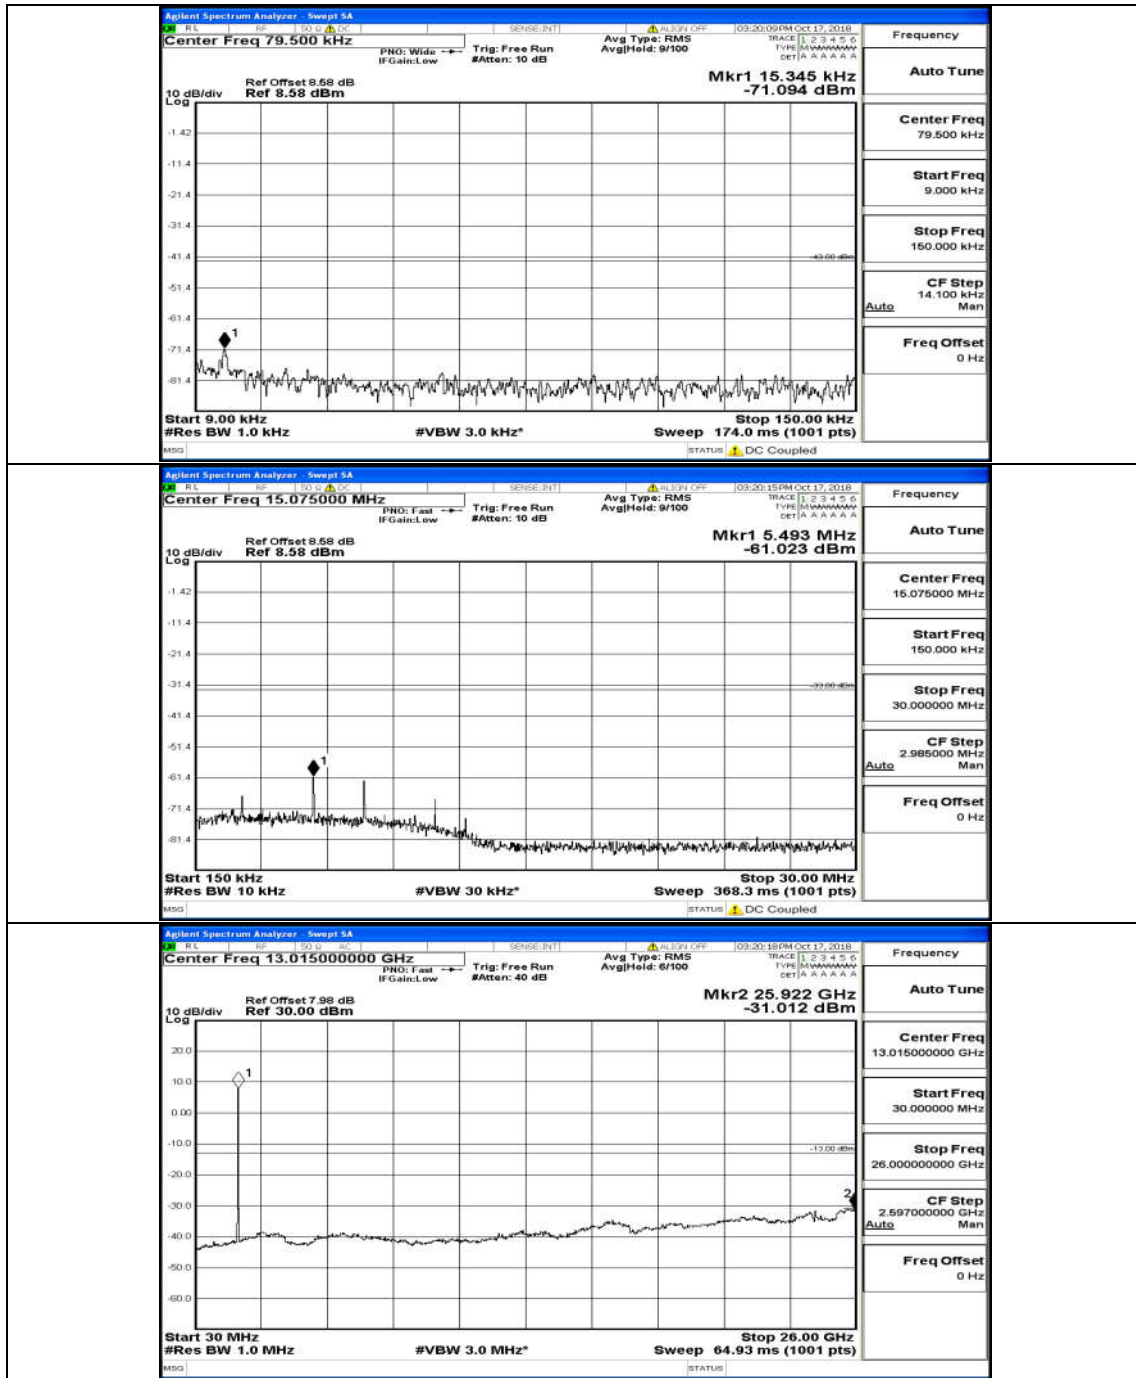

(Channel Bandwidth:15 MHz)_HCH_QPSK_75RB#0

(Channel Bandwidth:15 MHz)_LCH_16QAM_75RB#0

(Channel Bandwidth: 15 MHz)_MCH_16QAM_75RB#0

(Channel Bandwidth:15 MHz)_HCH_16QAM_75RB#0

Channel Bandwidth: 20 MHz

(Channel Bandwidth:20 MHz)_LCH_QPSK_100RB#0