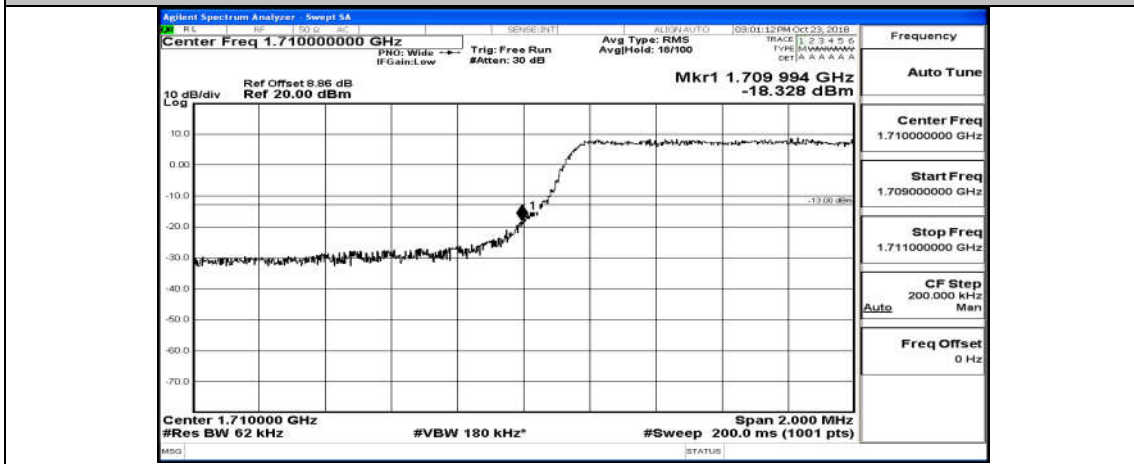

Appendix B.4: Band Edge

Test Graphs

Channel Bandwidth: 1.4 MHz

(Channel Bandwidth: 1.4 MHz)_HCH_16QAM_6RB#0

Channel Bandwidth: 3 MHz

(Channel Bandwidth: 3 MHz)_LCH_QPSK_15RB#0

(Channel Bandwidth: 3 MHz)_HCH_QPSK_15RB#0

(Channel Bandwidth: 3 MHz)_LCH_16QAM_15RB#0

(Channel Bandwidth: 3 MHz)_HCH_16QAM_15RB#0

Channel Bandwidth: 5 MHz

(Channel Bandwidth: 5 MHz)_LCH_QPSK_25RB#0

(Channel Bandwidth: 5 MHz)_HCH_QPSK_25RB#0

(Channel Bandwidth: 5 MHz)_LCH_16QAM_25RB#0