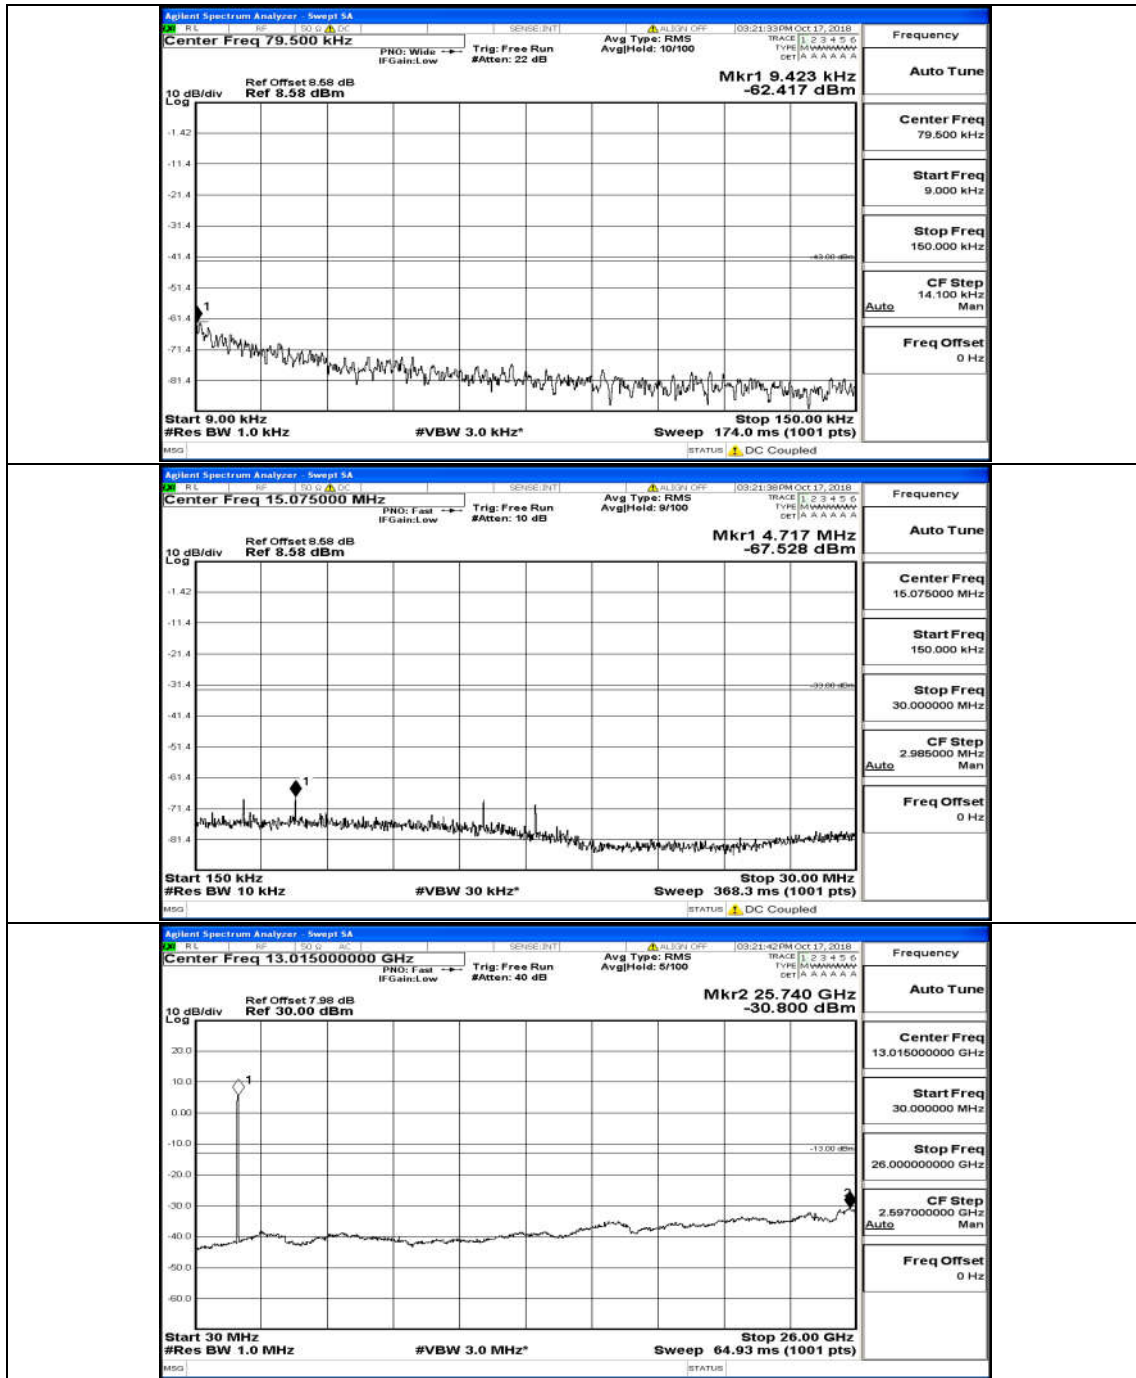

(Channel Bandwidth:20 MHz)_MCH_QPSK_100RB#0

(Channel Bandwidth:20 MHz)_HCH_QPSK_100RB#0

(Channel Bandwidth:20 MHz)_LCH_16QAM_100RB#0

(Channel Bandwidth:20 MHz)_MCH_16QAM_100RB#0

(Channel Bandwidth:20 MHz)_HCH_16QAM_100RB#0