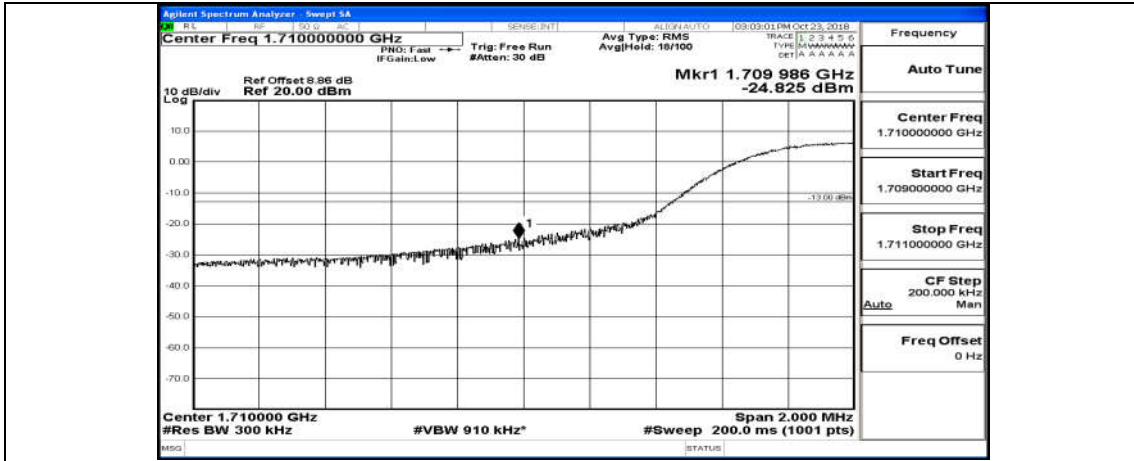

Channel Bandwidth: 15 MHz

(Channel Bandwidth:15 MHz)_LCH_QPSK_75RB#0

(Channel Bandwidth:15 MHz)_HCH_QPSK_75RB#0

(Channel Bandwidth:15 MHz)_LCH_16QAM_75RB#0

(Channel Bandwidth:15 MHz)_HCH_16QAM_75RB#0

Channel Bandwidth: 20 MHz

(Channel Bandwidth:20 MHz)_LCH_QPSK_100RB#0

(Channel Bandwidth:20 MHz)_HCH_QPSK_100RB#0

(Channel Bandwidth:20 MHz)_LCH_16QAM_100RB#0

(Channel Bandwidth:20 MHz)_HCH_16QAM_100RB#0

Appendix B.5: Conducted Spurious Emission