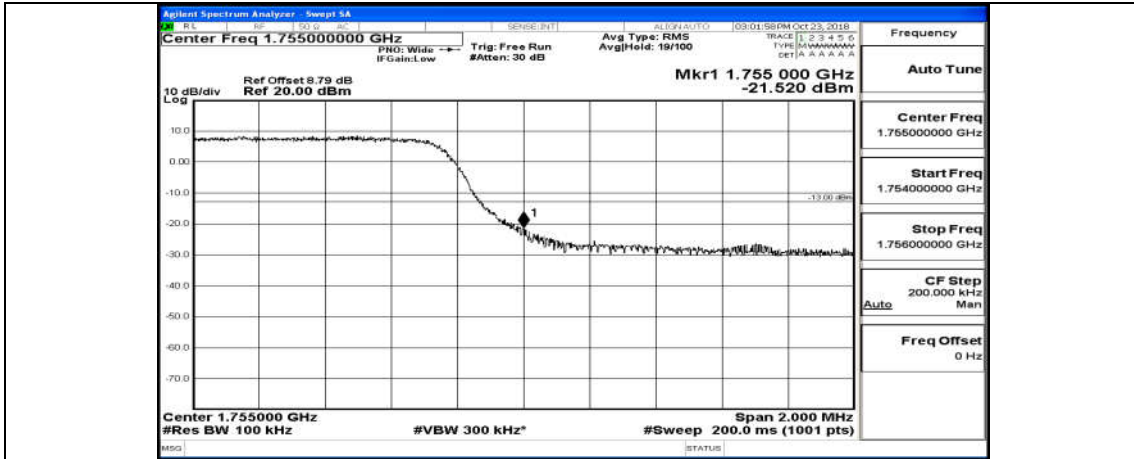

(Channel Bandwidth: 3 MHz)_LCH_16QAM_15RB#0

(Channel Bandwidth: 3 MHz)_HCH_16QAM_15RB#0

Channel Bandwidth: 5 MHz

(Channel Bandwidth: 5 MHz)_LCH_QPSK_25RB#0

(Channel Bandwidth: 5 MHz)_HCH_QPSK_25RB#0

(Channel Bandwidth: 5 MHz)_LCH_16QAM_25RB#0

(Channel Bandwidth: 5 MHz)_HCH_16QAM_25RB#0

Channel Bandwidth: 10 MHz

Channel Bandwidth: 10 MHz_LCH_QPSK_50RB#0

Channel Bandwidth: 10 MHz_HCH_QPSK_50RB#0

Channel Bandwidth: 10 MHz_LCH_16QAM_50RB#0

Channel Bandwidth: 10 MHz_HCH_16QAM_50RB#0