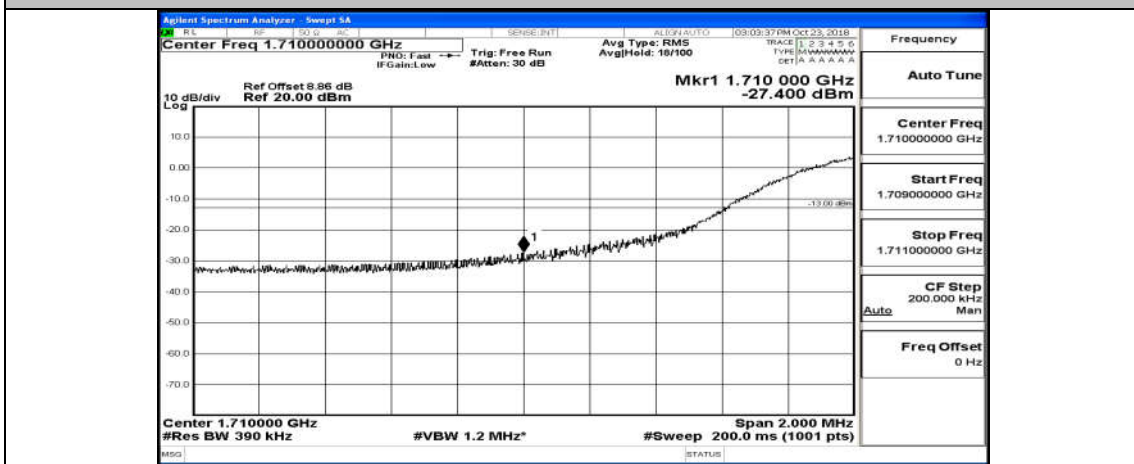

(Channel Bandwidth:20 MHz)_LCH_16QAM_100RB#0