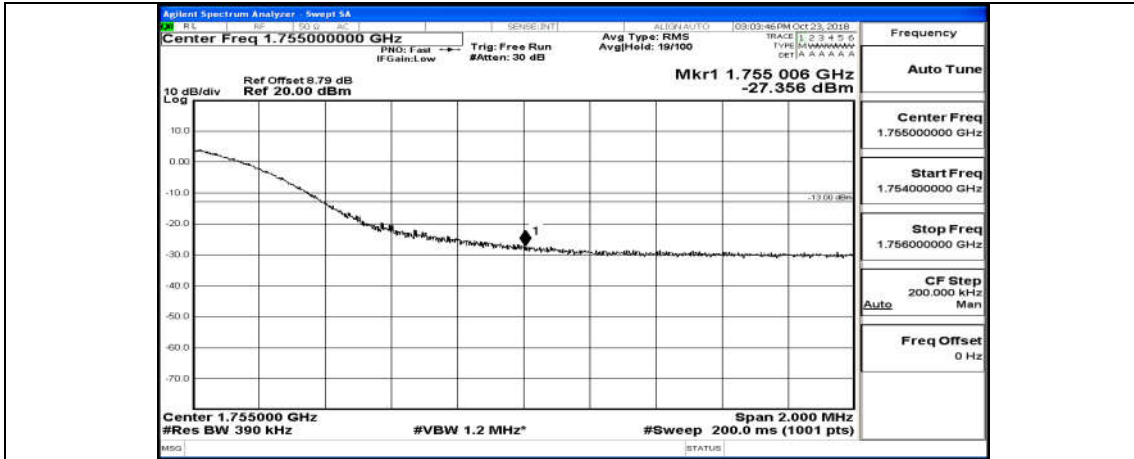

Channel Bandwidth: 15 MHz

(Channel Bandwidth:15 MHz)_LCH_QPSK_75RB#0

(Channel Bandwidth:15 MHz)_HCH_QPSK_75RB#0

(Channel Bandwidth:15 MHz)_LCH_16QAM_75RB#0

(Channel Bandwidth:15 MHz)_HCH_16QAM_75RB#0

Channel Bandwidth: 20 MHz

(Channel Bandwidth:20 MHz)_LCH_QPSK_100RB#0

(Channel Bandwidth:20 MHz)_HCH_QPSK_100RB#0

(Channel Bandwidth:20 MHz)_LCH_16QAM_100RB#0

(Channel Bandwidth:20 MHz)_HCH_16QAM_100RB#0

Appendix B.5: Conducted Spurious Emission