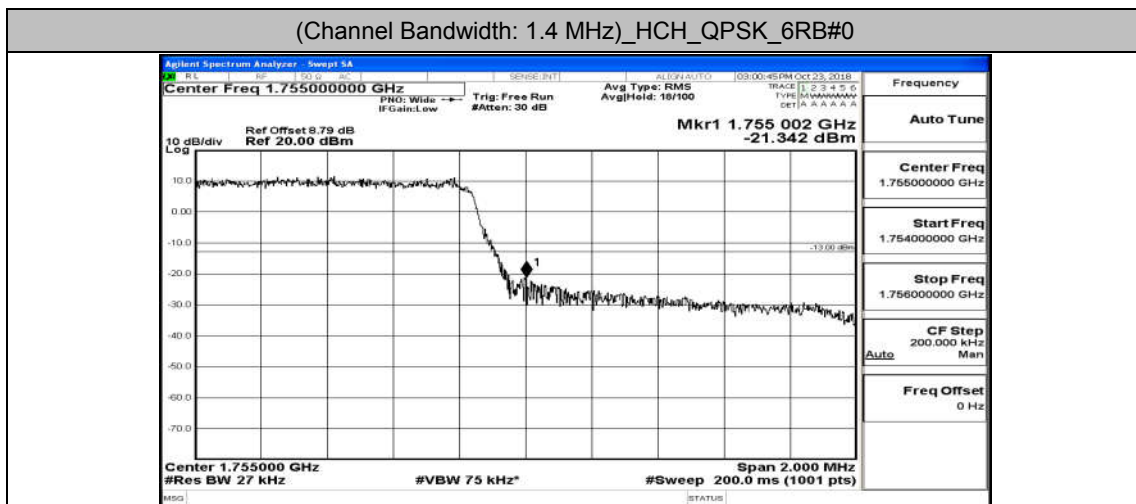

Appendix B.4: Band Edge

Test Graphs

Channel Bandwidth: 1.4 MHz

(Channel Bandwidth: 1.4 MHz)_HCH_16QAM_6RB#0

Channel Bandwidth: 3 MHz

(Channel Bandwidth: 3 MHz)_LCH_QPSK_15RB#0

(Channel Bandwidth: 3 MHz)_HCH_QPSK_15RB#0

(Channel Bandwidth: 3 MHz)_LCH_16QAM_15RB#0

(Channel Bandwidth: 3 MHz)_HCH_16QAM_15RB#0

Channel Bandwidth: 5 MHz

(Channel Bandwidth: 5 MHz)_LCH_QPSK_25RB#0

(Channel Bandwidth: 5 MHz)_HCH_QPSK_25RB#0

(Channel Bandwidth: 5 MHz)_LCH_16QAM_25RB#0