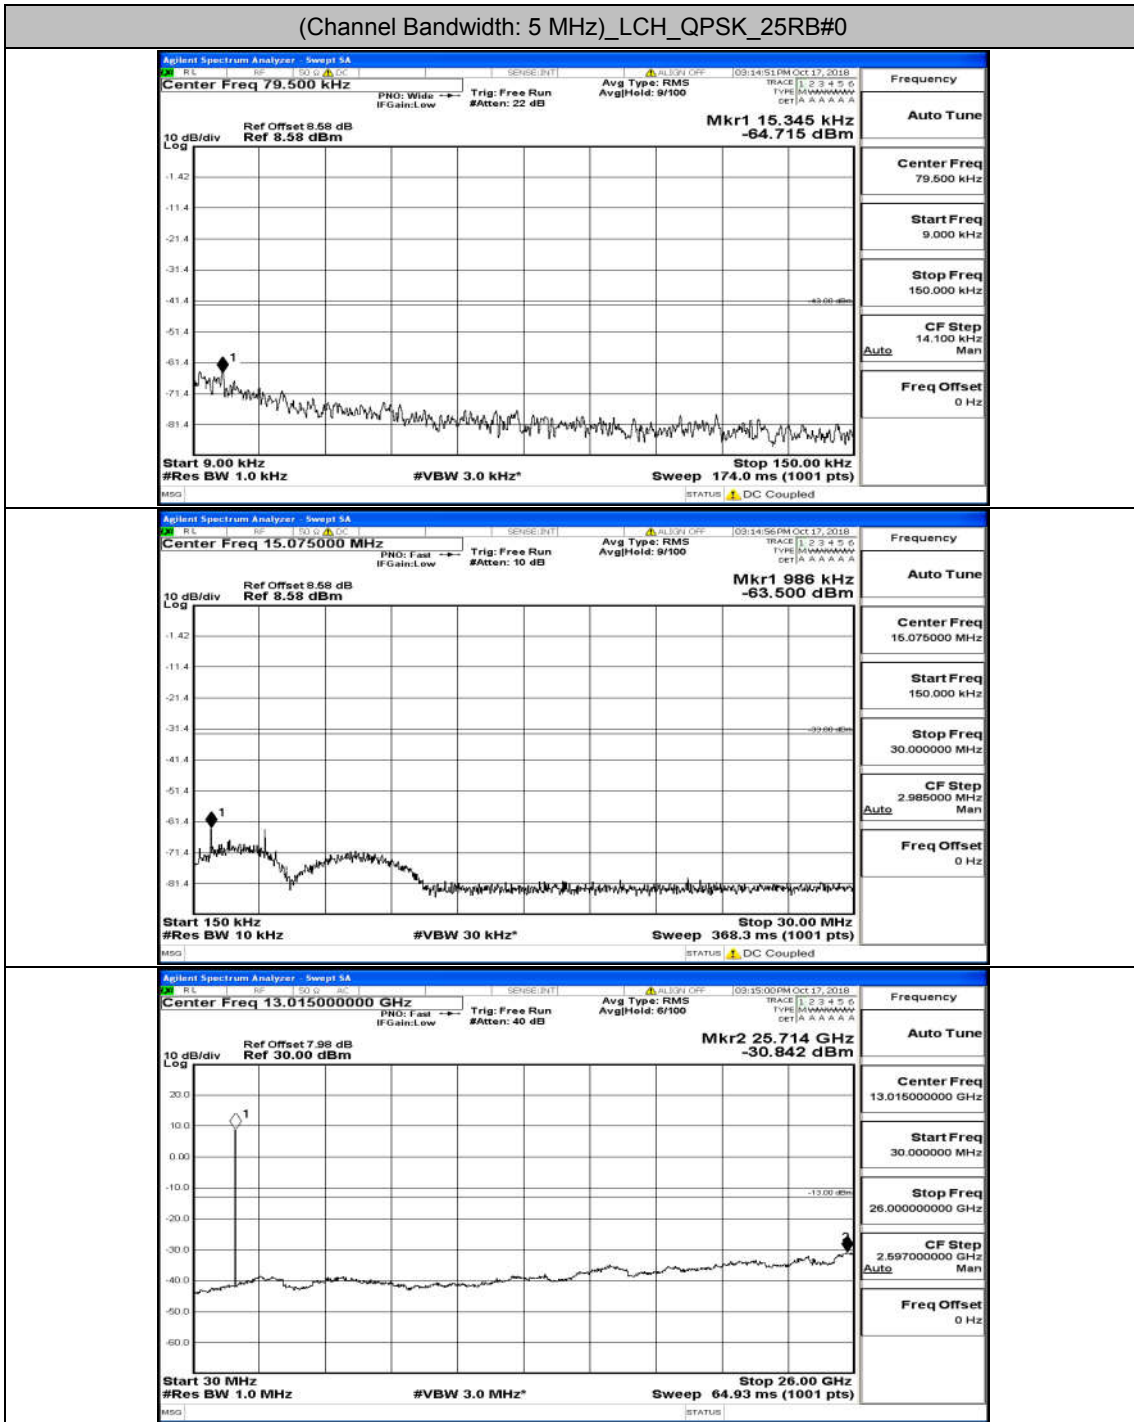

Channel Bandwidth: 5 MHz