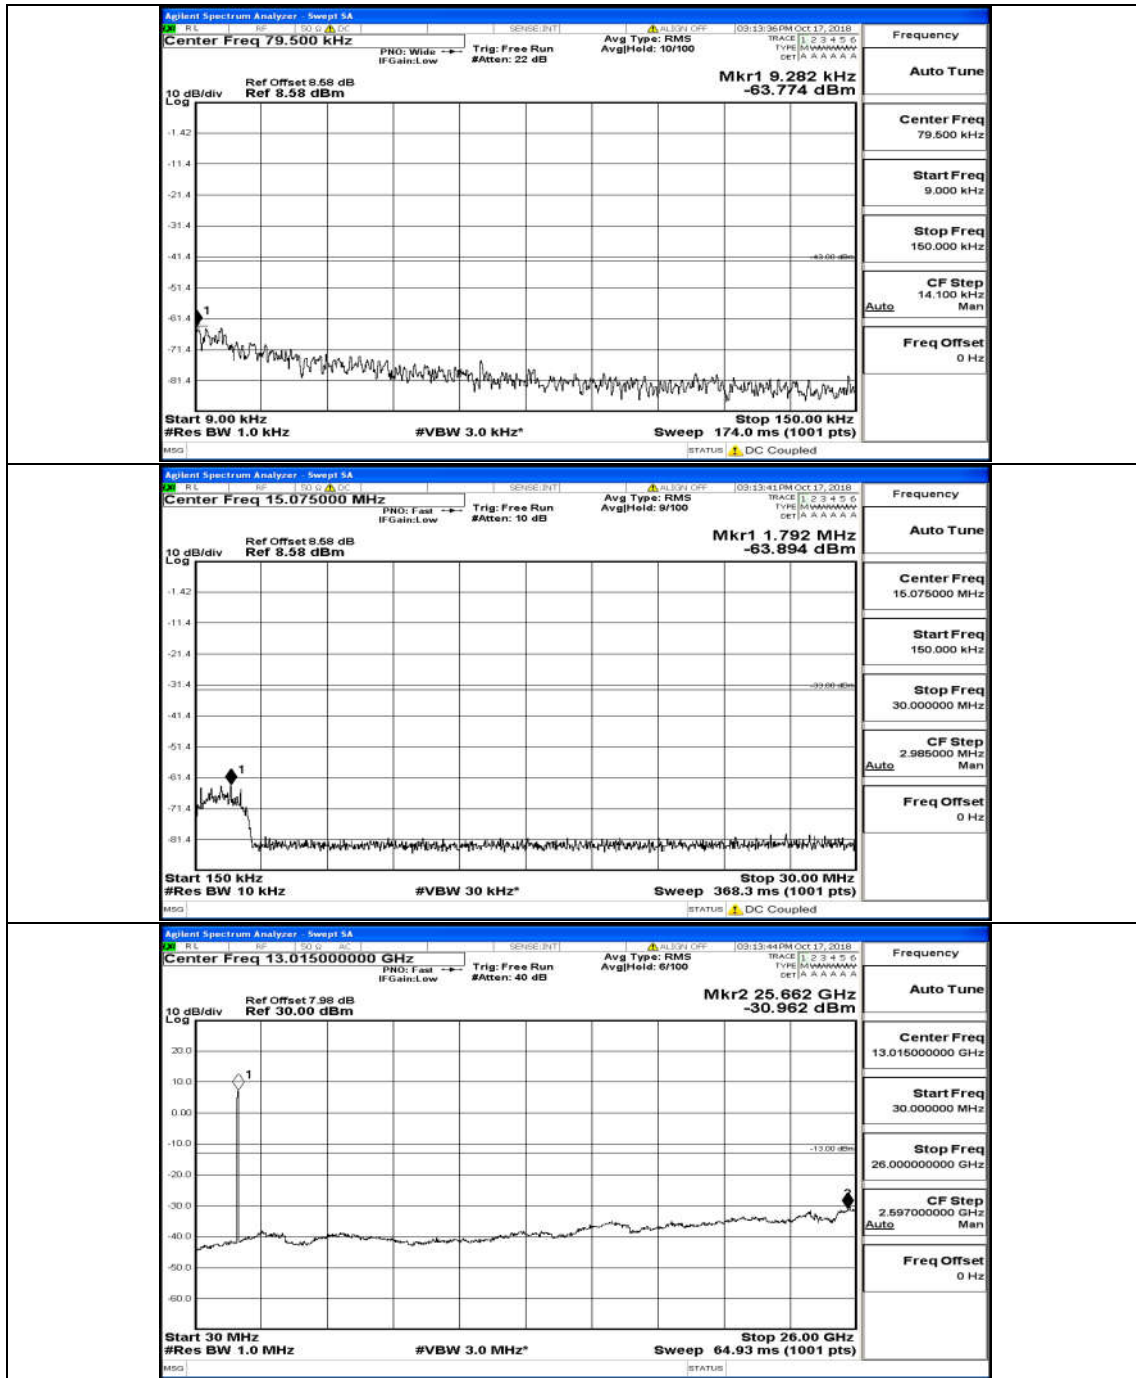

(Channel Bandwidth: 1.4 MHz)_HCH_16QAM_6RB#0

Channel Bandwidth: 3 MHz

(Channel Bandwidth: 3 MHz)_LCH_QPSK_15RB#0

(Channel Bandwidth: 3 MHz)_MCH_QPSK_15RB#0

(Channel Bandwidth: 3 MHz)_HCH_QPSK_15RB#0

(Channel Bandwidth: 3 MHz)_LCH_16QAM_15RB#0