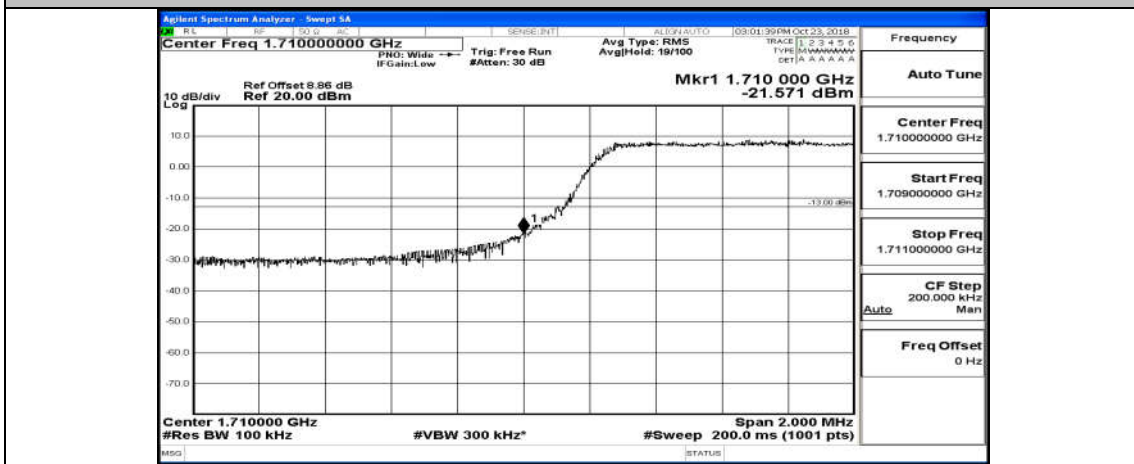

(Channel Bandwidth: 3 MHz)_LCH_16QAM_15RB#0

(Channel Bandwidth: 3 MHz)_HCH_16QAM_15RB#0

Channel Bandwidth: 5 MHz

(Channel Bandwidth: 5 MHz)_LCH_QPSK_25RB#0

(Channel Bandwidth: 5 MHz)_HCH_QPSK_25RB#0

(Channel Bandwidth: 5 MHz)_LCH_16QAM_25RB#0