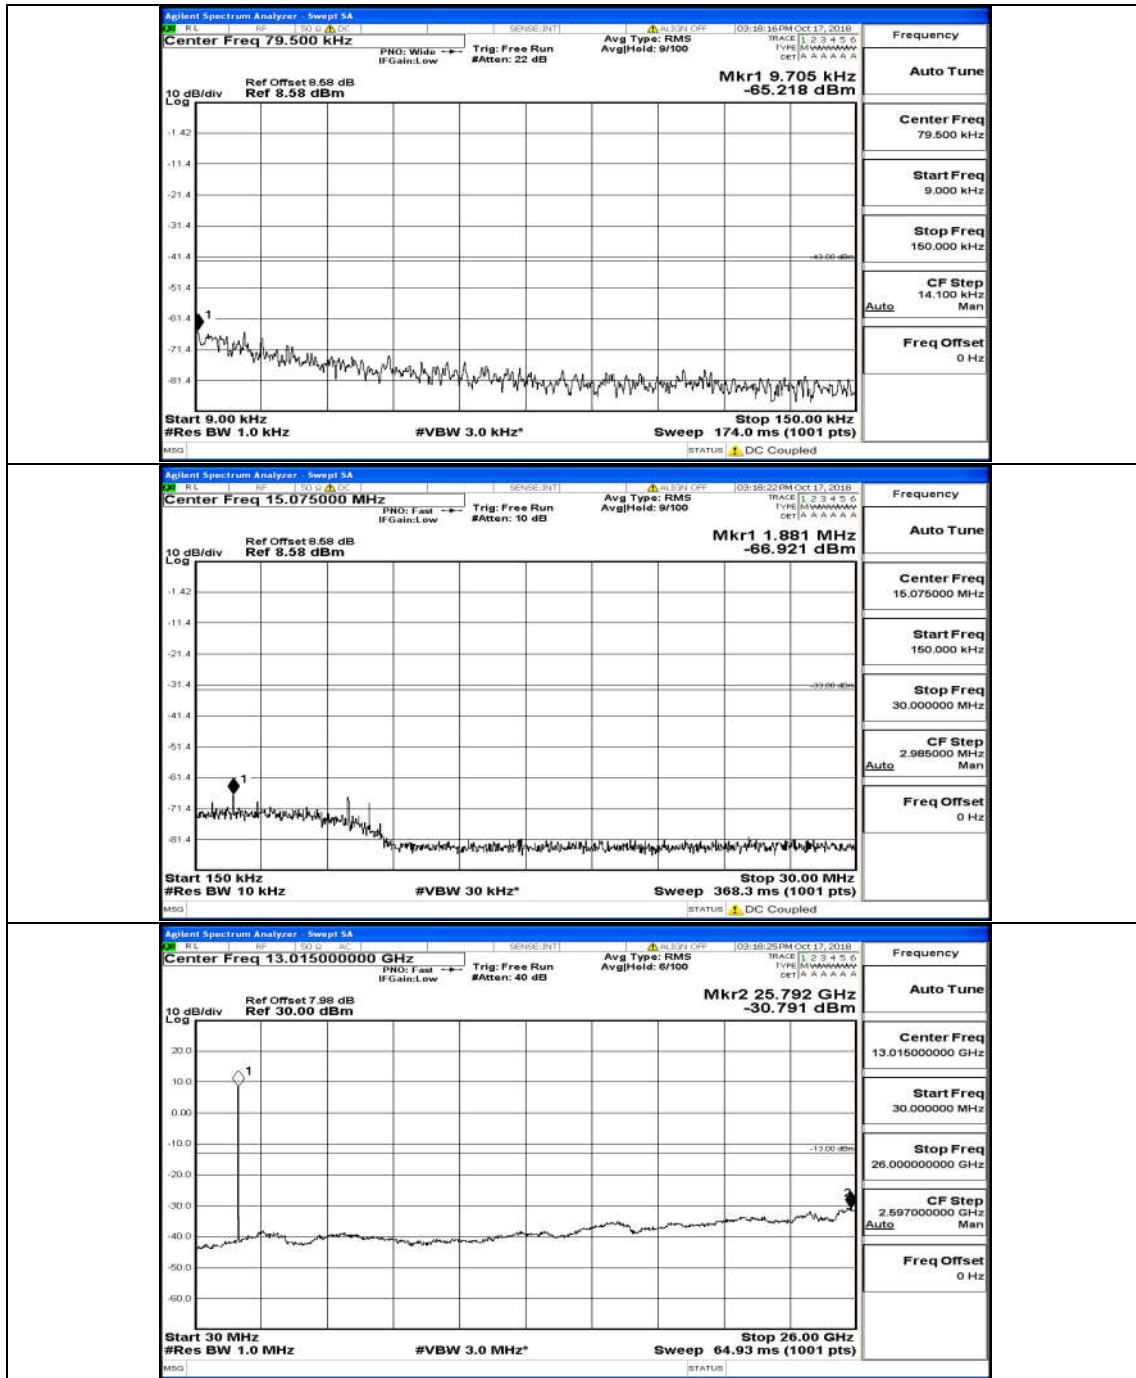

Channel Bandwidth: 15 MHz

(Channel Bandwidth:15 MHz)_LCH_QPSK_75RB#0