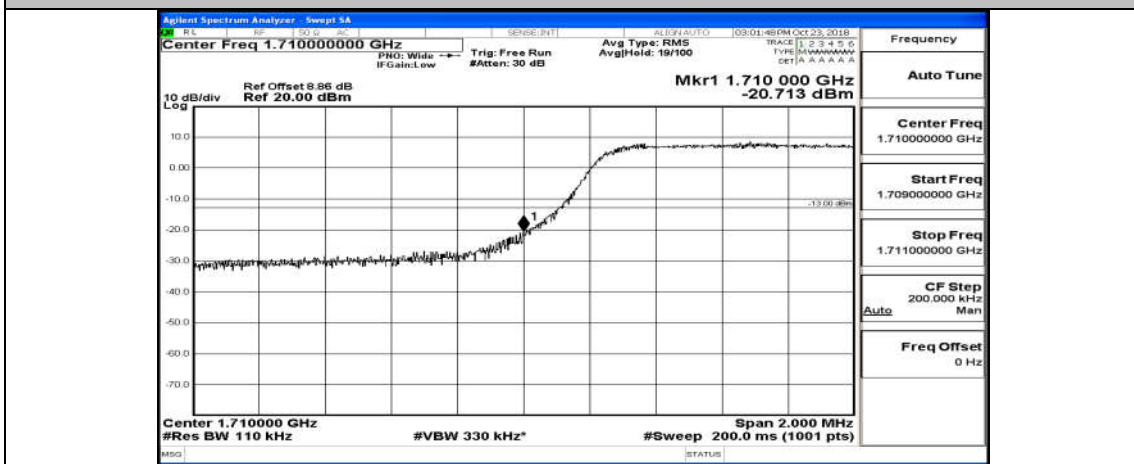

(Channel Bandwidth: 3 MHz)_LCH_16QAM_15RB#0

(Channel Bandwidth: 3 MHz)_HCH_16QAM_15RB#0

Channel Bandwidth: 5 MHz

(Channel Bandwidth: 5 MHz)_LCH_QPSK_25RB#0

(Channel Bandwidth: 5 MHz)_HCH_QPSK_25RB#0

(Channel Bandwidth: 5 MHz)_LCH_16QAM_25RB#0

(Channel Bandwidth: 5 MHz)_HCH_16QAM_25RB#0

Channel Bandwidth: 10 MHz

Channel Bandwidth: 10 MHz_LCH_QPSK_50RB#0

Channel Bandwidth: 10 MHz_HCH_QPSK_50RB#0

Channel Bandwidth: 10 MHz_LCH_16QAM_50RB#0

Channel Bandwidth: 10 MHz_HCH_16QAM_50RB#0