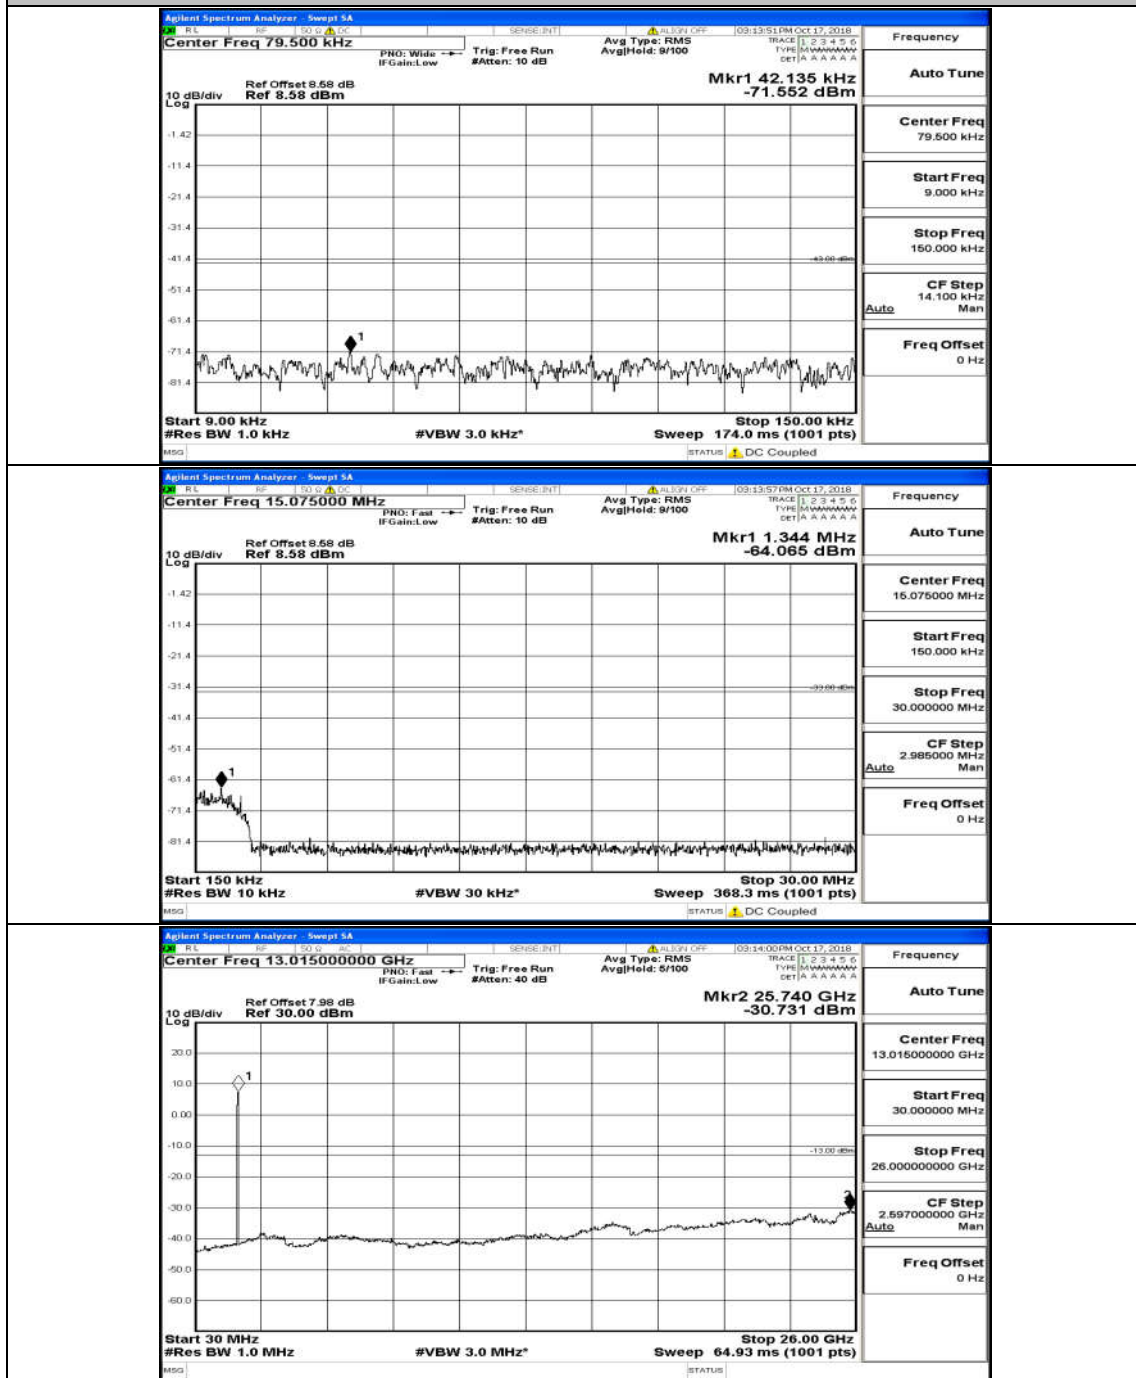

(Channel Bandwidth: 3 MHz)_MCH_16QAM_15RB#0

(Channel Bandwidth: 3 MHz)_HCH_16QAM_15RB#0