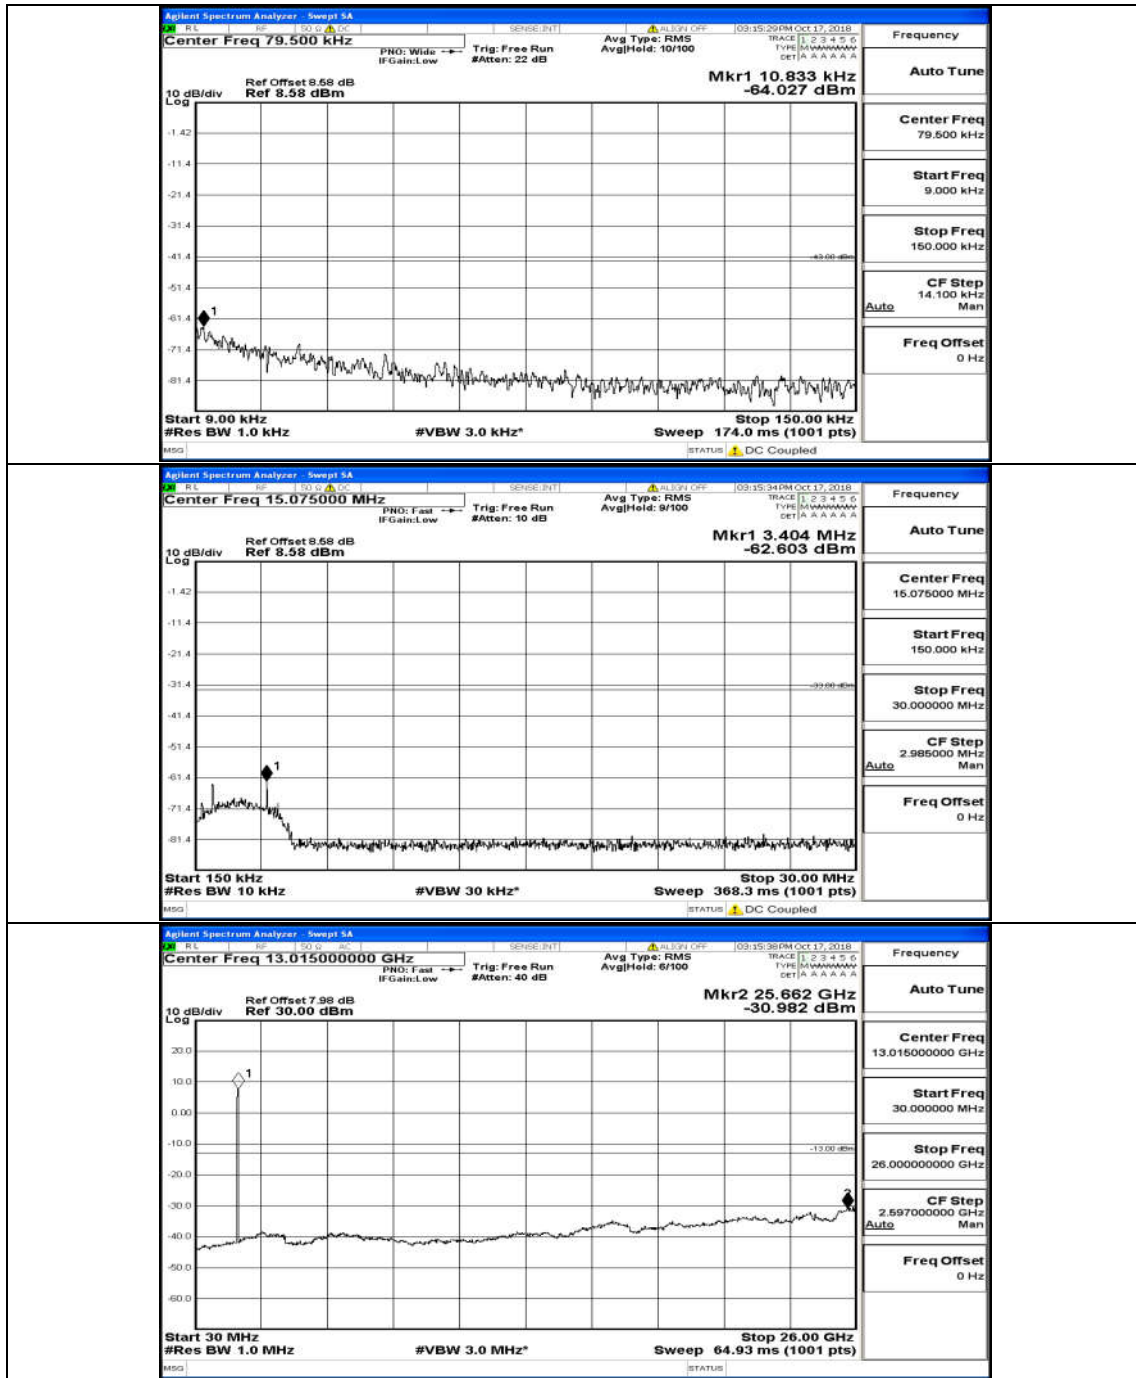

(Channel Bandwidth: 3 MHz)_MCH_16QAM_15RB#0

(Channel Bandwidth: 3 MHz)_HCH_16QAM_15RB#0

Channel Bandwidth: 5 MHz

(Channel Bandwidth: 5 MHz)_MCH_QPSK_25RB#0

(Channel Bandwidth: 5 MHz)_HCH_QPSK_25RB#0

(Channel Bandwidth: 5 MHz)_LCH_16QAM_25RB#0