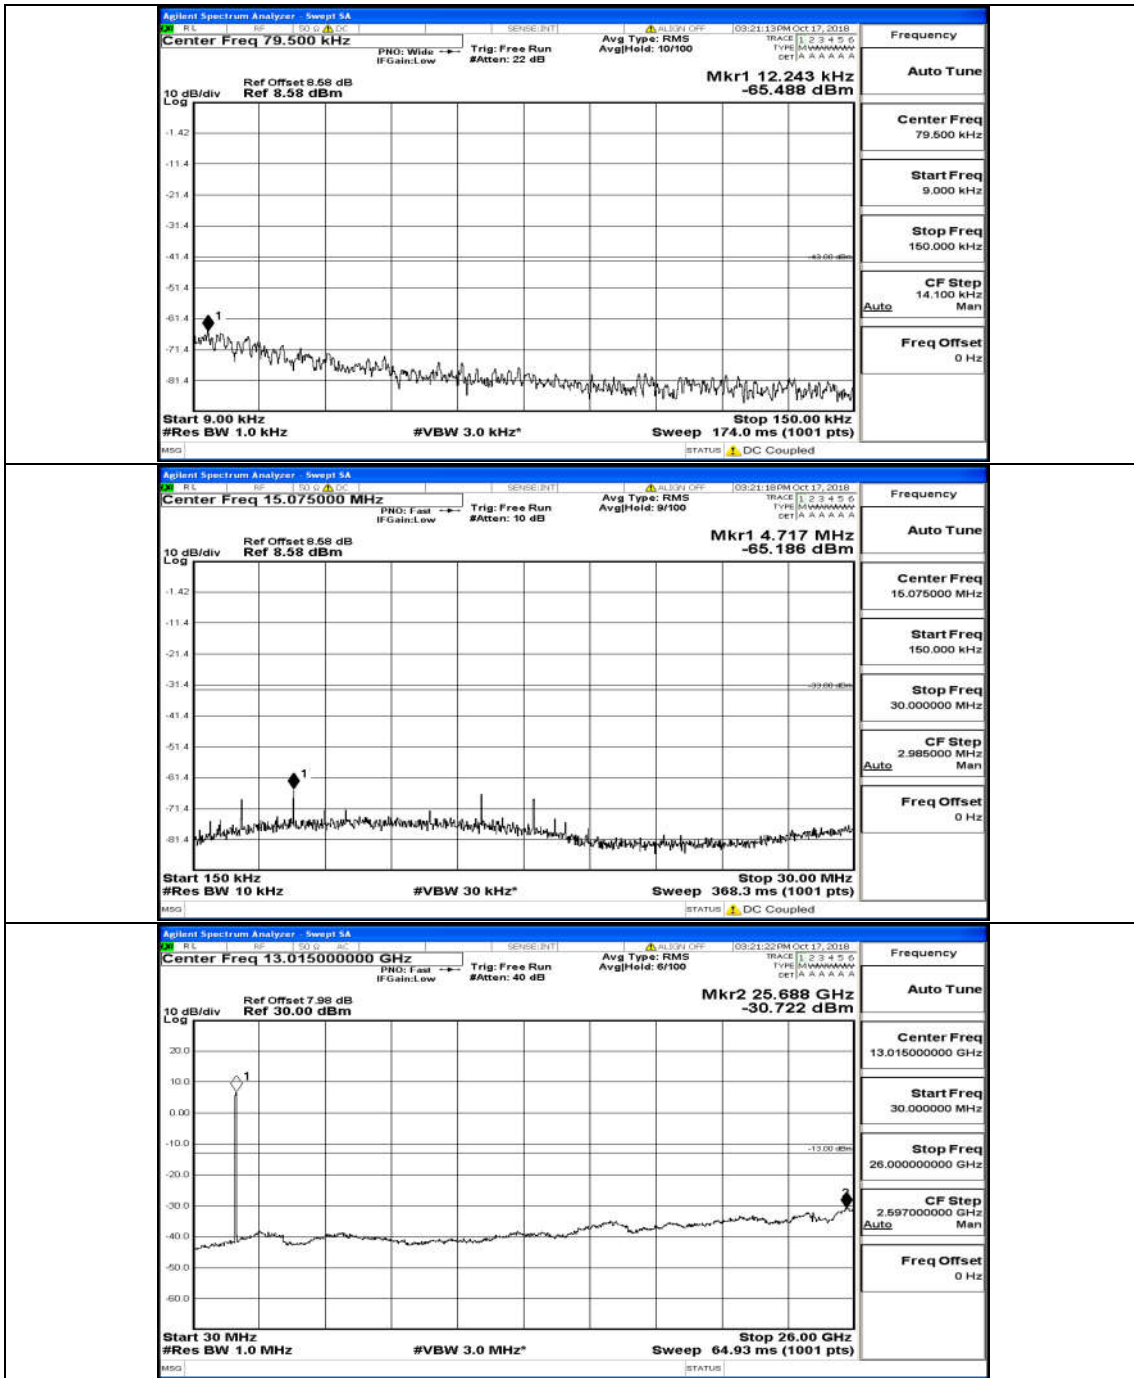

(Channel Bandwidth:20 MHz)_HCH_QPSK_100RB#0