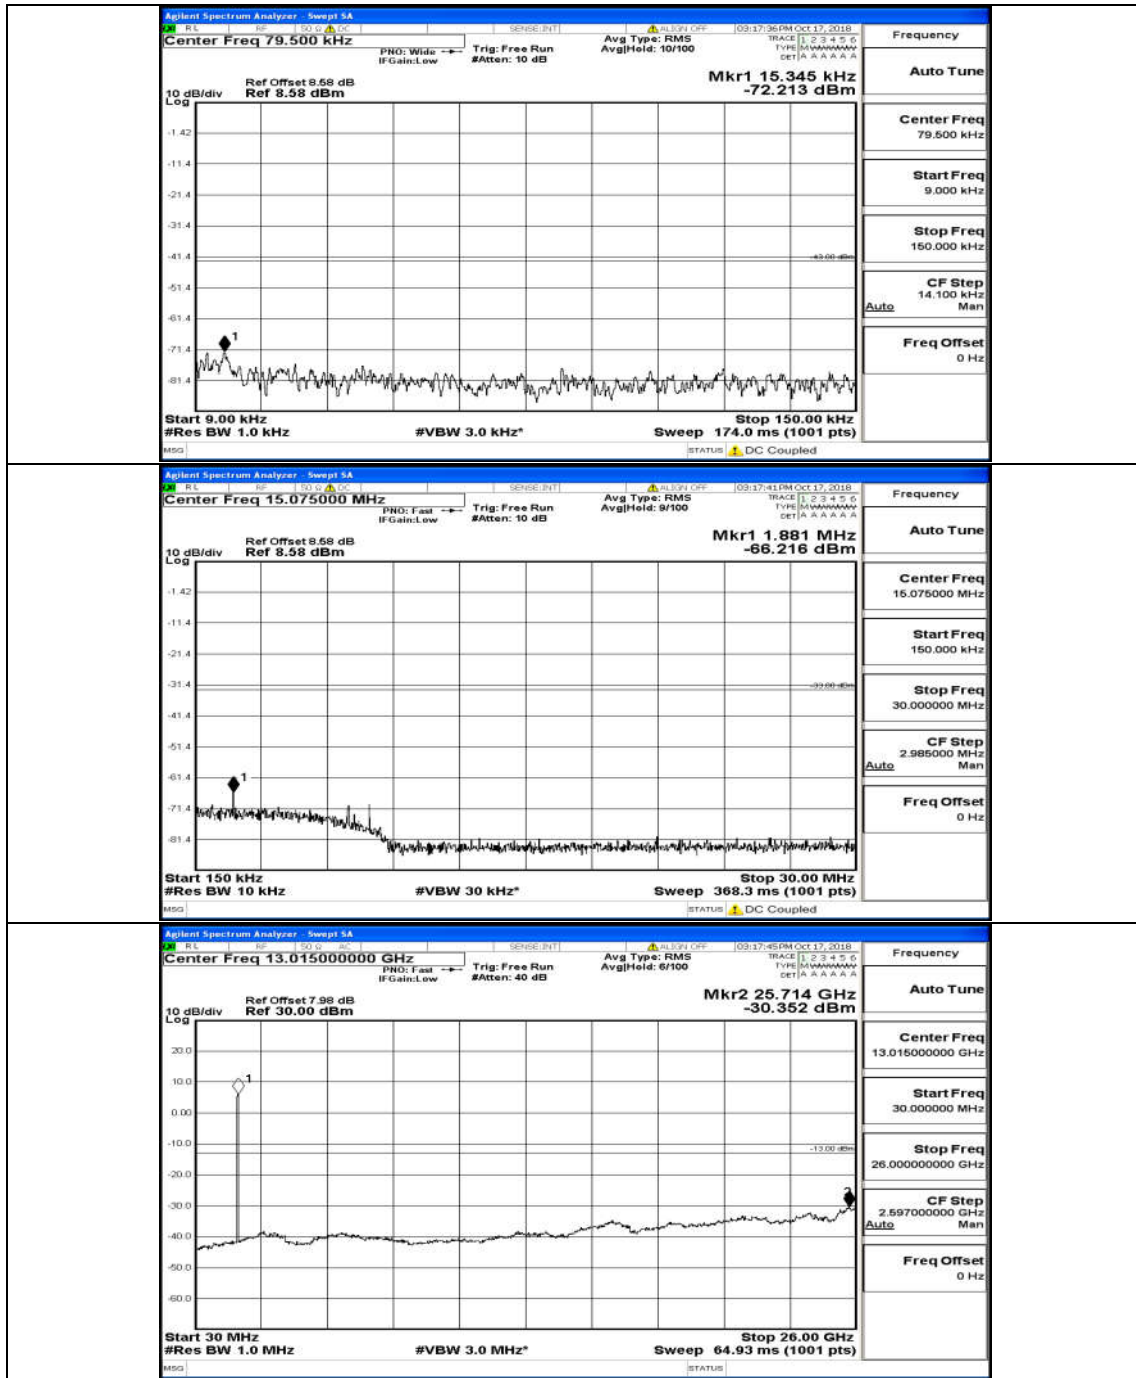

Channel Bandwidth: 10 MHz_HCH_16QAM_50RB#0