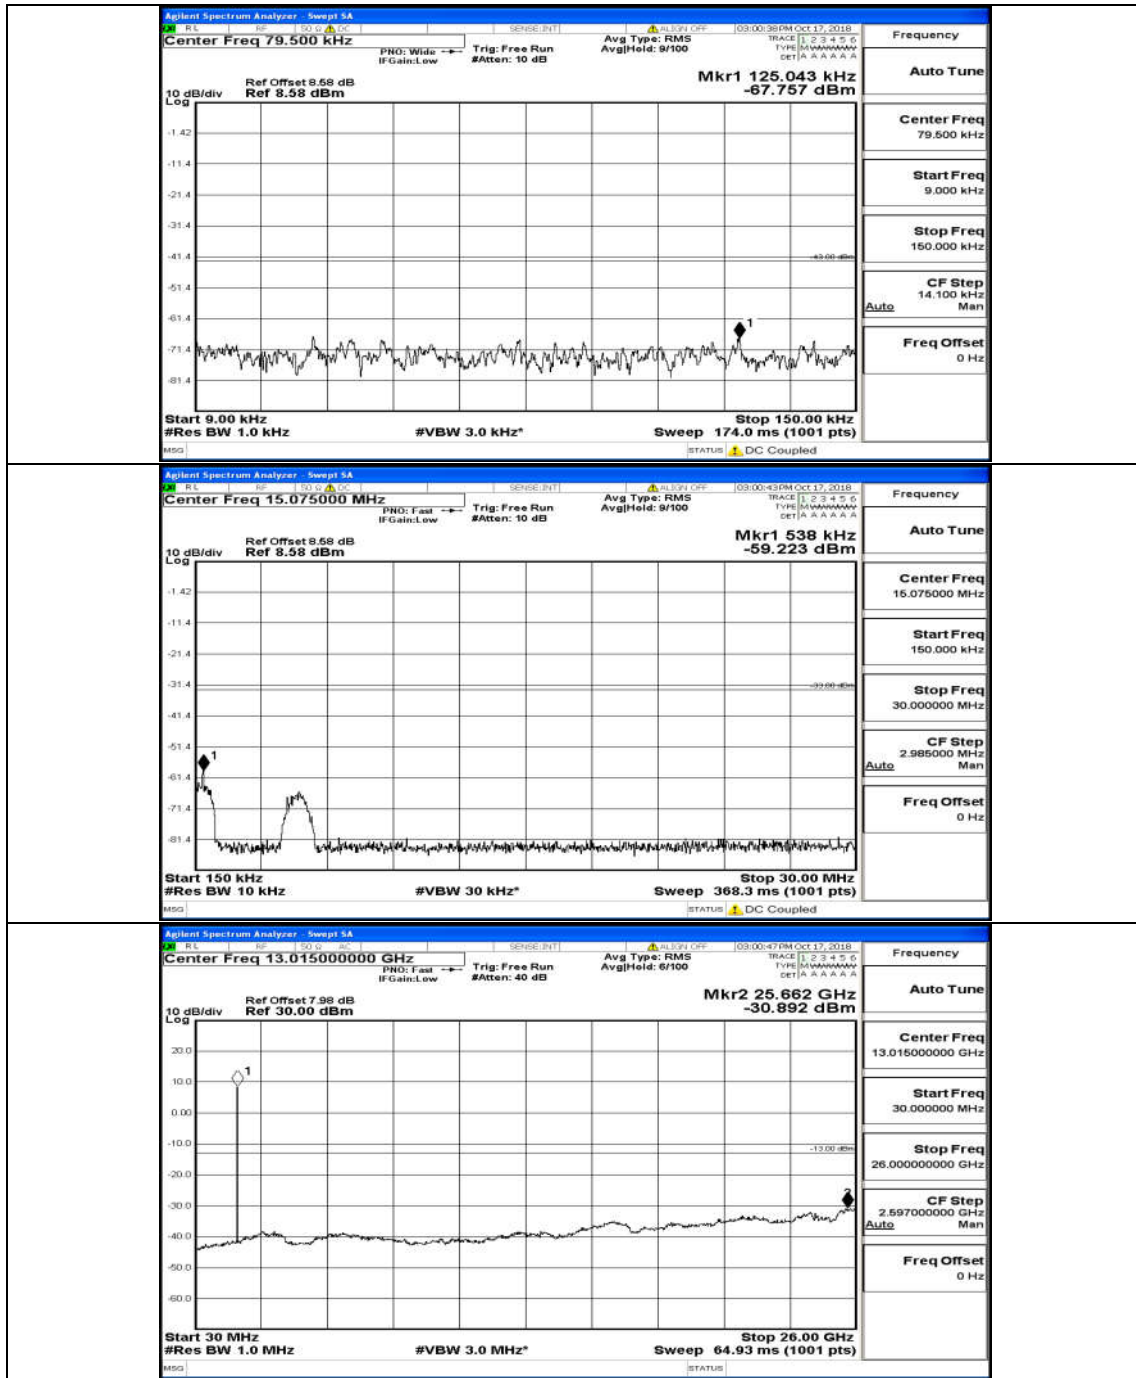

Test Graphs

Channel Bandwidth: 1.4 MHz

(Channel Bandwidth: 1.4 MHz)_MCH_QPSK_6RB#0

(Channel Bandwidth: 1.4 MHz)_HCH_QPSK_6RB#0

(Channel Bandwidth: 1.4 MHz)_LCH_16QAM_6RB#0

(Channel Bandwidth: 1.4 MHz)_MCH_16QAM_6RB#0