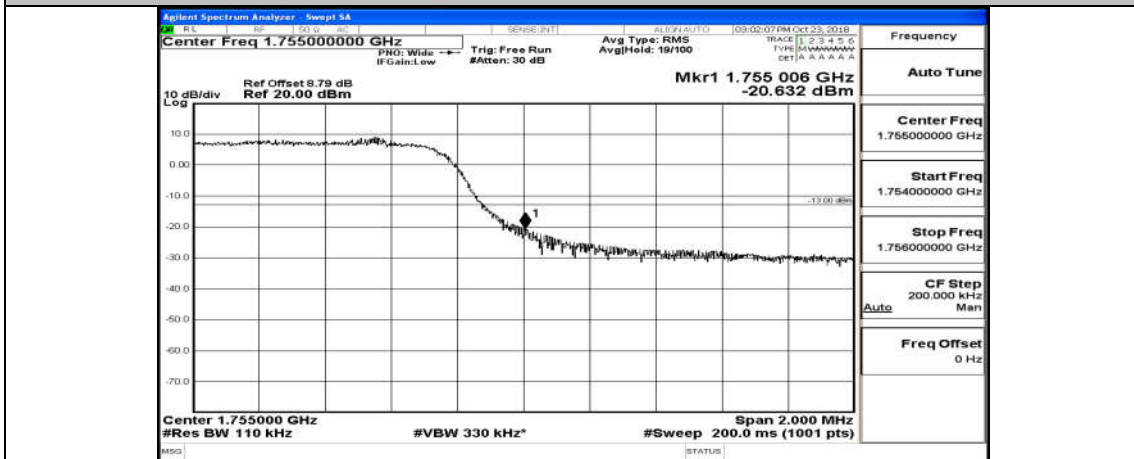

(Channel Bandwidth: 5 MHz)_HCH_16QAM_25RB#0