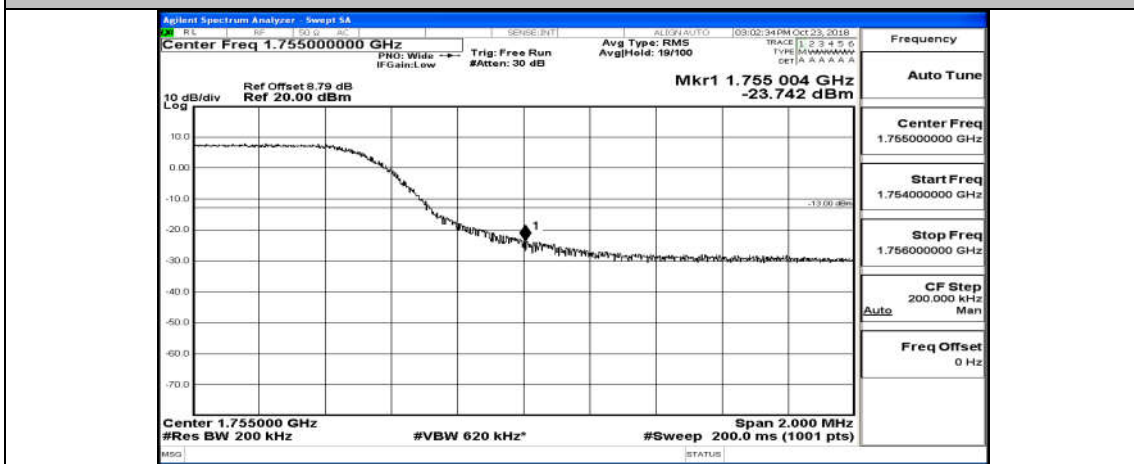

(Channel Bandwidth: 5 MHz)_HCH_16QAM_25RB#0

Channel Bandwidth: 10 MHz

Channel Bandwidth: 10 MHz_LCH_QPSK_50RB#0

Channel Bandwidth: 10 MHz_HCH_QPSK_50RB#0

Channel Bandwidth: 10 MHz_LCH_16QAM_50RB#0

Channel Bandwidth: 10 MHz_HCH_16QAM_50RB#0

Channel Bandwidth: 15 MHz

(Channel Bandwidth:15 MHz)_LCH_QPSK_75RB#0

(Channel Bandwidth:15 MHz)_HCH_QPSK_75RB#0

(Channel Bandwidth:15 MHz)_LCH_16QAM_75RB#0

(Channel Bandwidth:15 MHz)_HCH_16QAM_75RB#0

Channel Bandwidth: 20 MHz