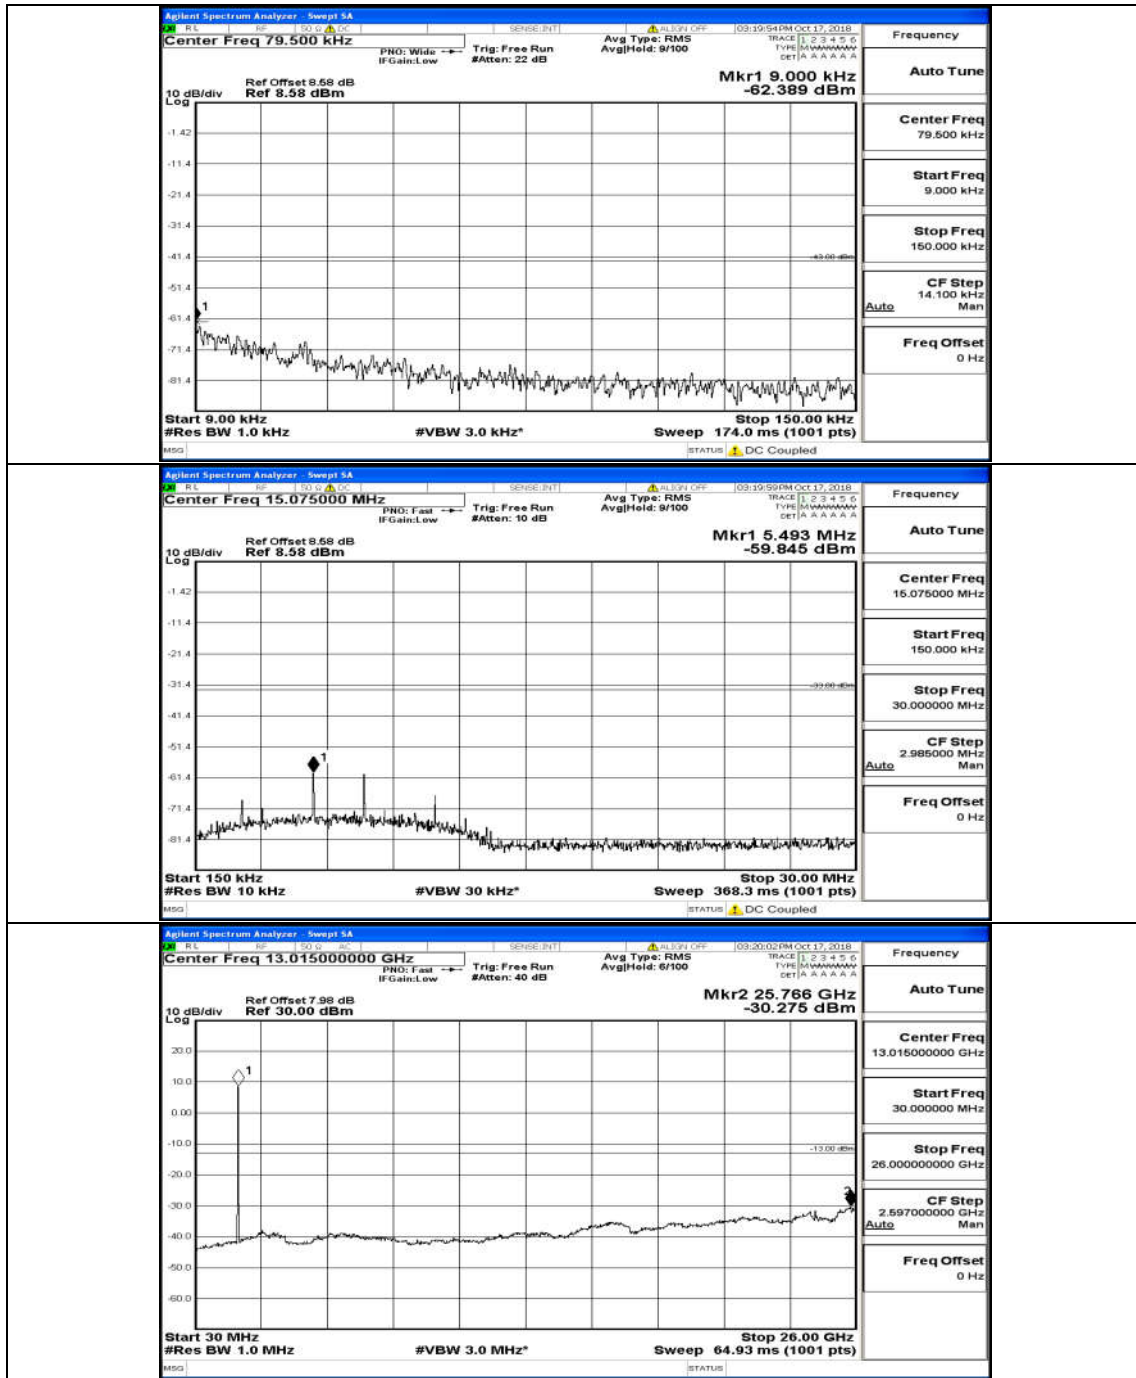

(Channel Bandwidth:15 MHz)_LCH_16QAM_75RB#0