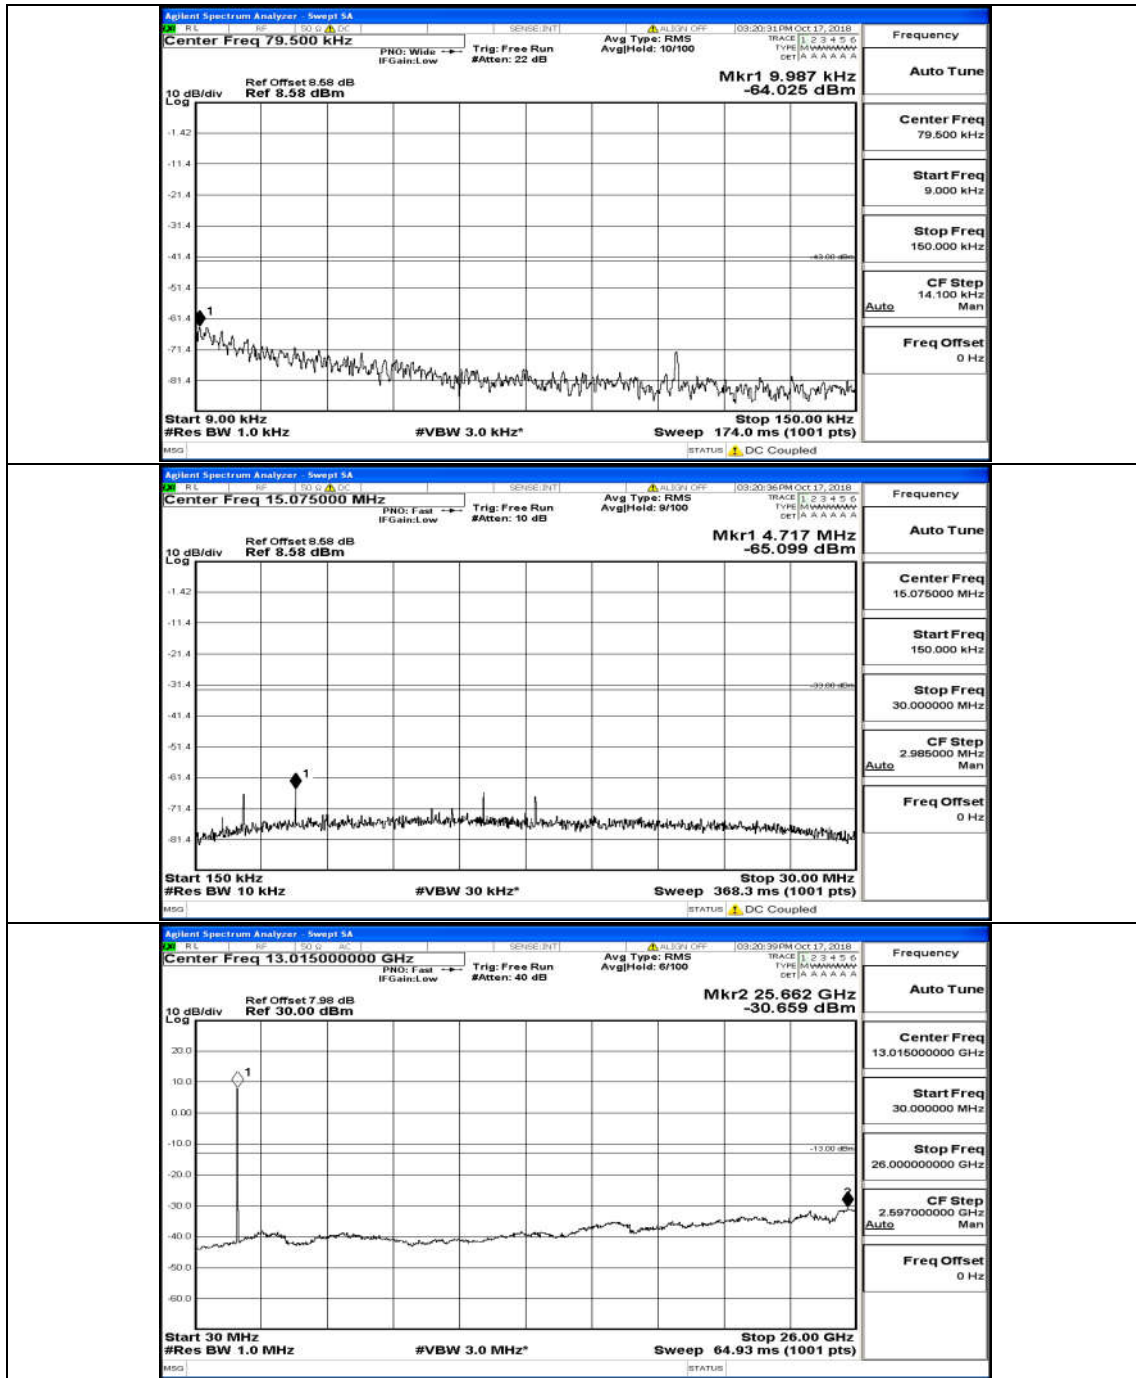

(Channel Bandwidth:15 MHz)_HCH_QPSK_75RB#0

(Channel Bandwidth:15 MHz)_LCH_16QAM_75RB#0

(Channel Bandwidth: 15 MHz)_MCH_16QAM_75RB#0

(Channel Bandwidth:15 MHz)_HCH_16QAM_75RB#0

Channel Bandwidth: 20 MHz

(Channel Bandwidth:20 MHz)_LCH_QPSK_100RB#0