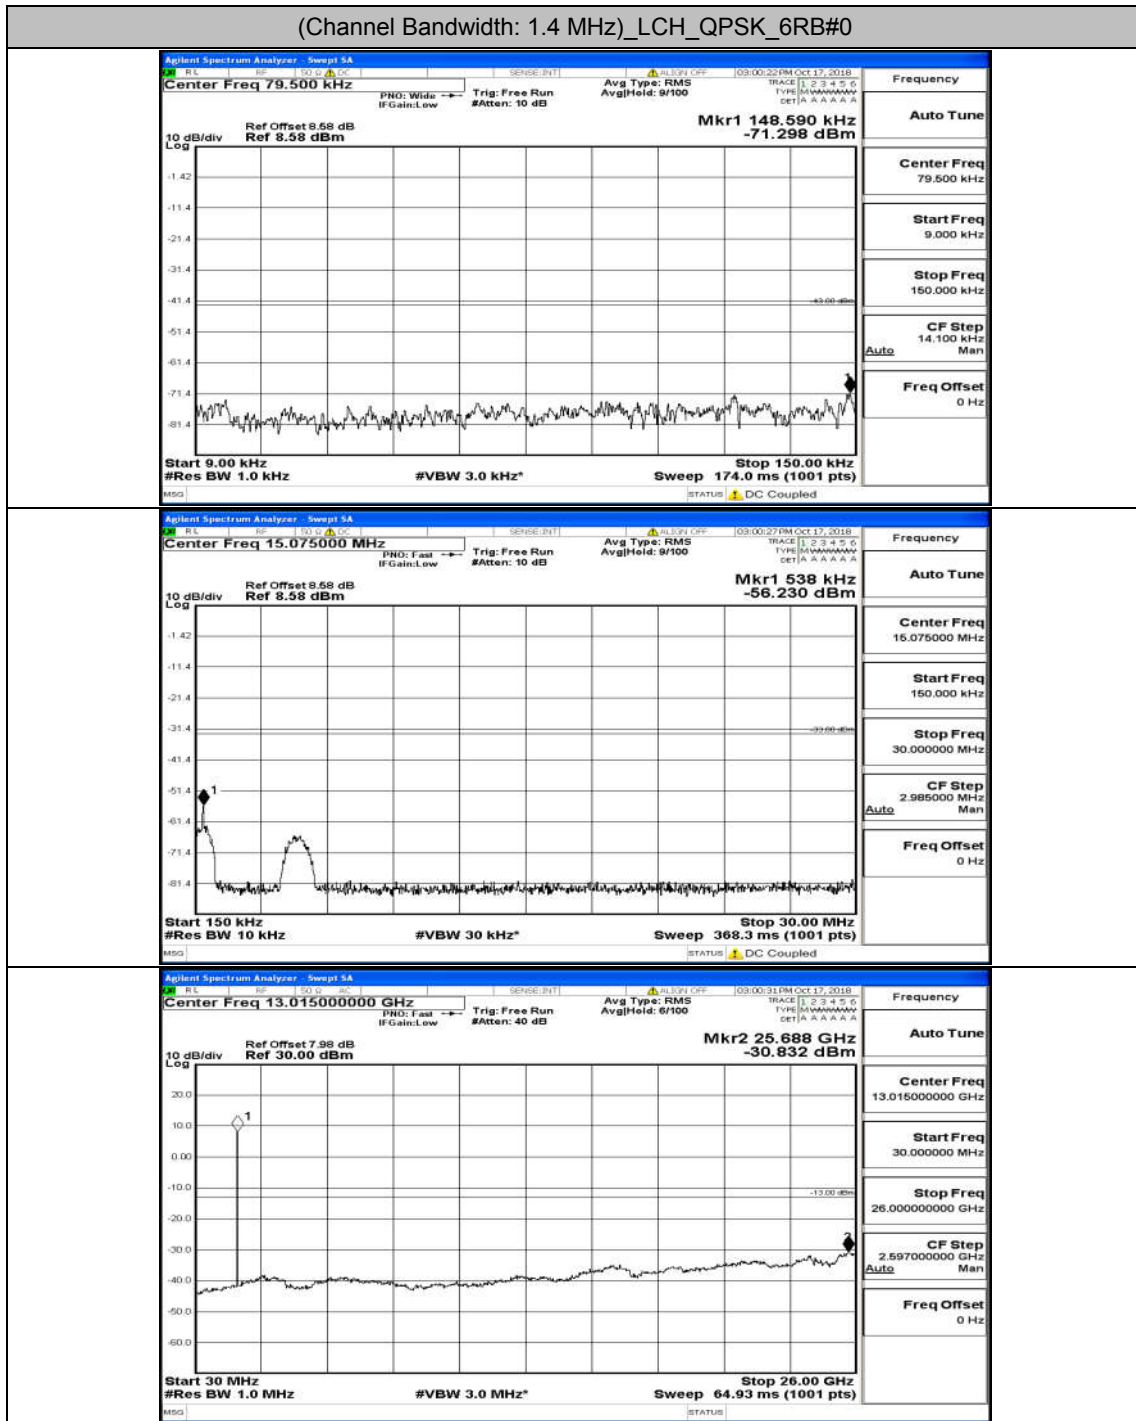

(Channel Bandwidth:20 MHz)_LCH_QPSK_100RB#0

(Channel Bandwidth:20 MHz)_HCH_QPSK_100RB#0

(Channel Bandwidth:20 MHz)_LCH_16QAM_100RB#0

(Channel Bandwidth:20 MHz)_HCH_16QAM_100RB#0

Appendix B.5: Conducted Spurious Emission

Test Graphs

Channel Bandwidth: 1.4 MHz

(Channel Bandwidth: 1.4 MHz)_MCH_QPSK_6RB#0

(Channel Bandwidth: 1.4 MHz)_HCH_QPSK_6RB#0

(Channel Bandwidth: 1.4 MHz)_LCH_16QAM_6RB#0

(Channel Bandwidth: 1.4 MHz)_MCH_16QAM_6RB#0