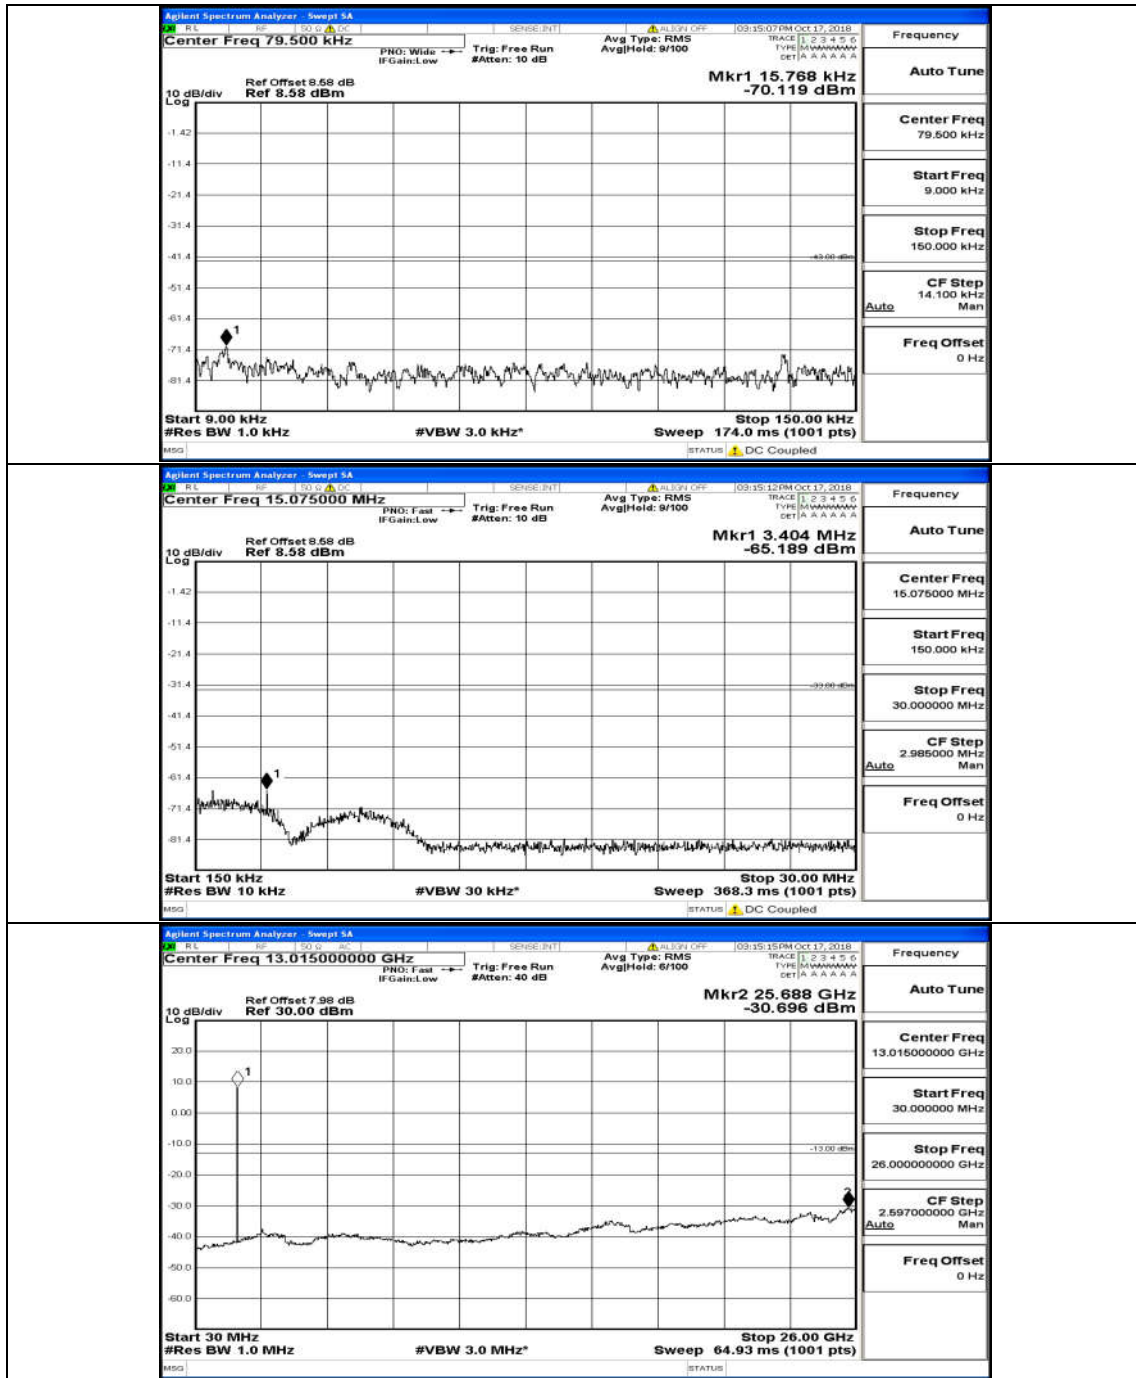

(Channel Bandwidth: 3 MHz)_MCH_16QAM_15RB#0

(Channel Bandwidth: 3 MHz)_HCH_16QAM_15RB#0

Channel Bandwidth: 5 MHz

(Channel Bandwidth: 5 MHz)_MCH_QPSK_25RB#0

(Channel Bandwidth: 5 MHz)_HCH_QPSK_25RB#0

(Channel Bandwidth: 5 MHz)_LCH_16QAM_25RB#0