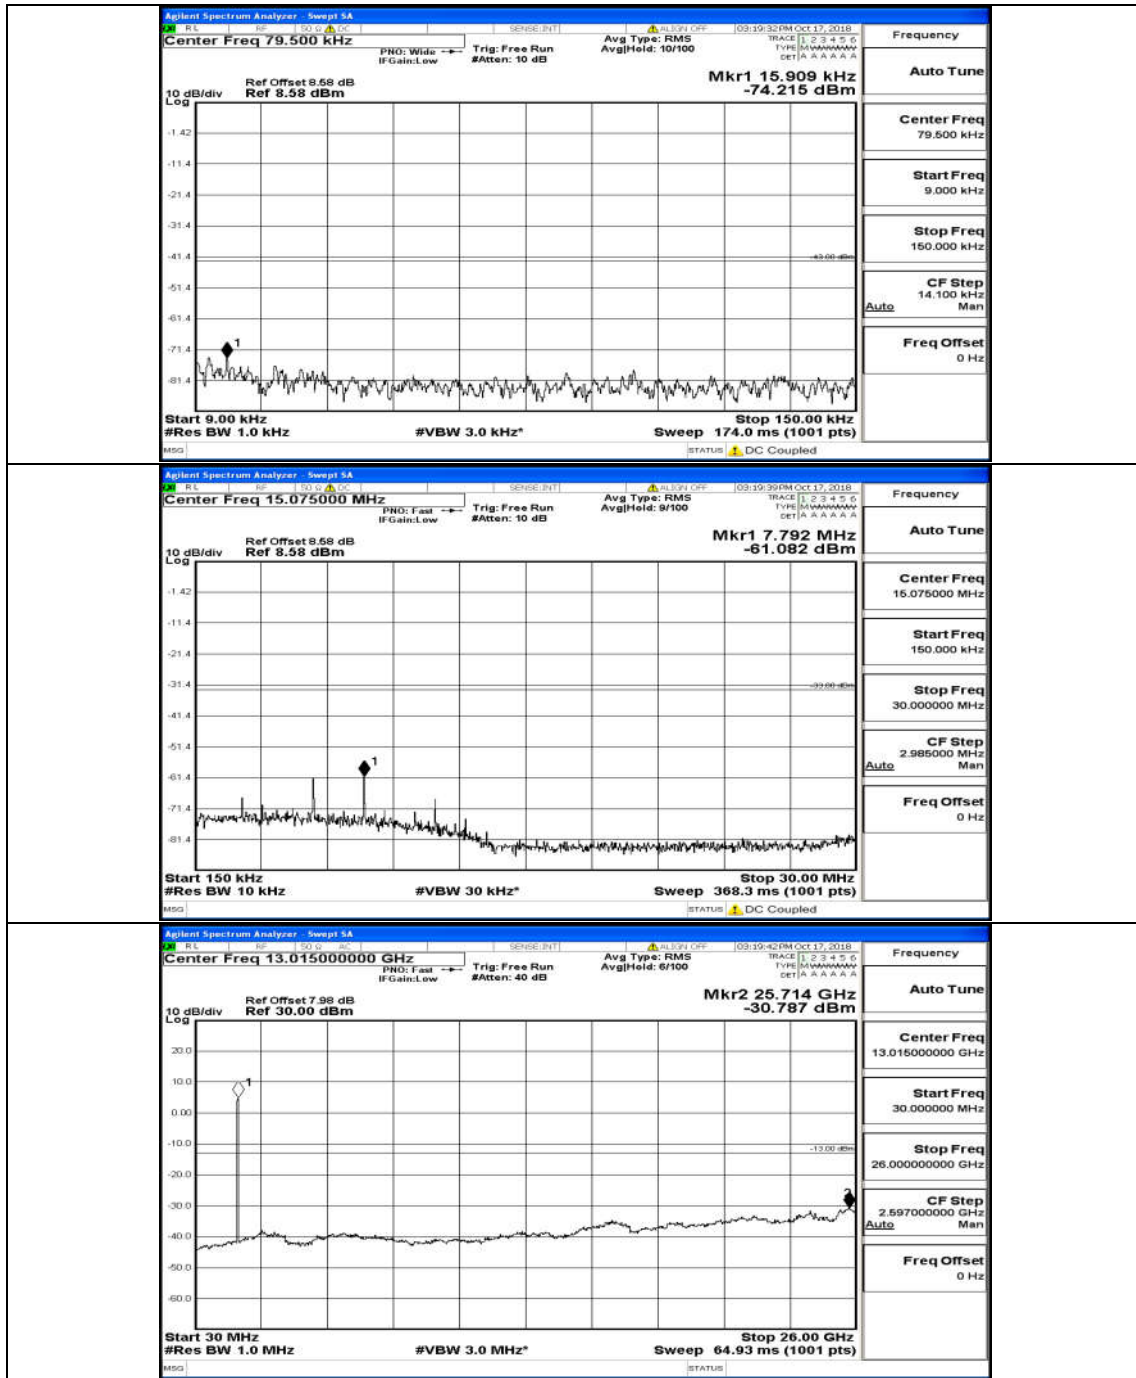

Channel Bandwidth: 3 MHz

(Channel Bandwidth: 3 MHz)_LCH_QPSK_15RB#0