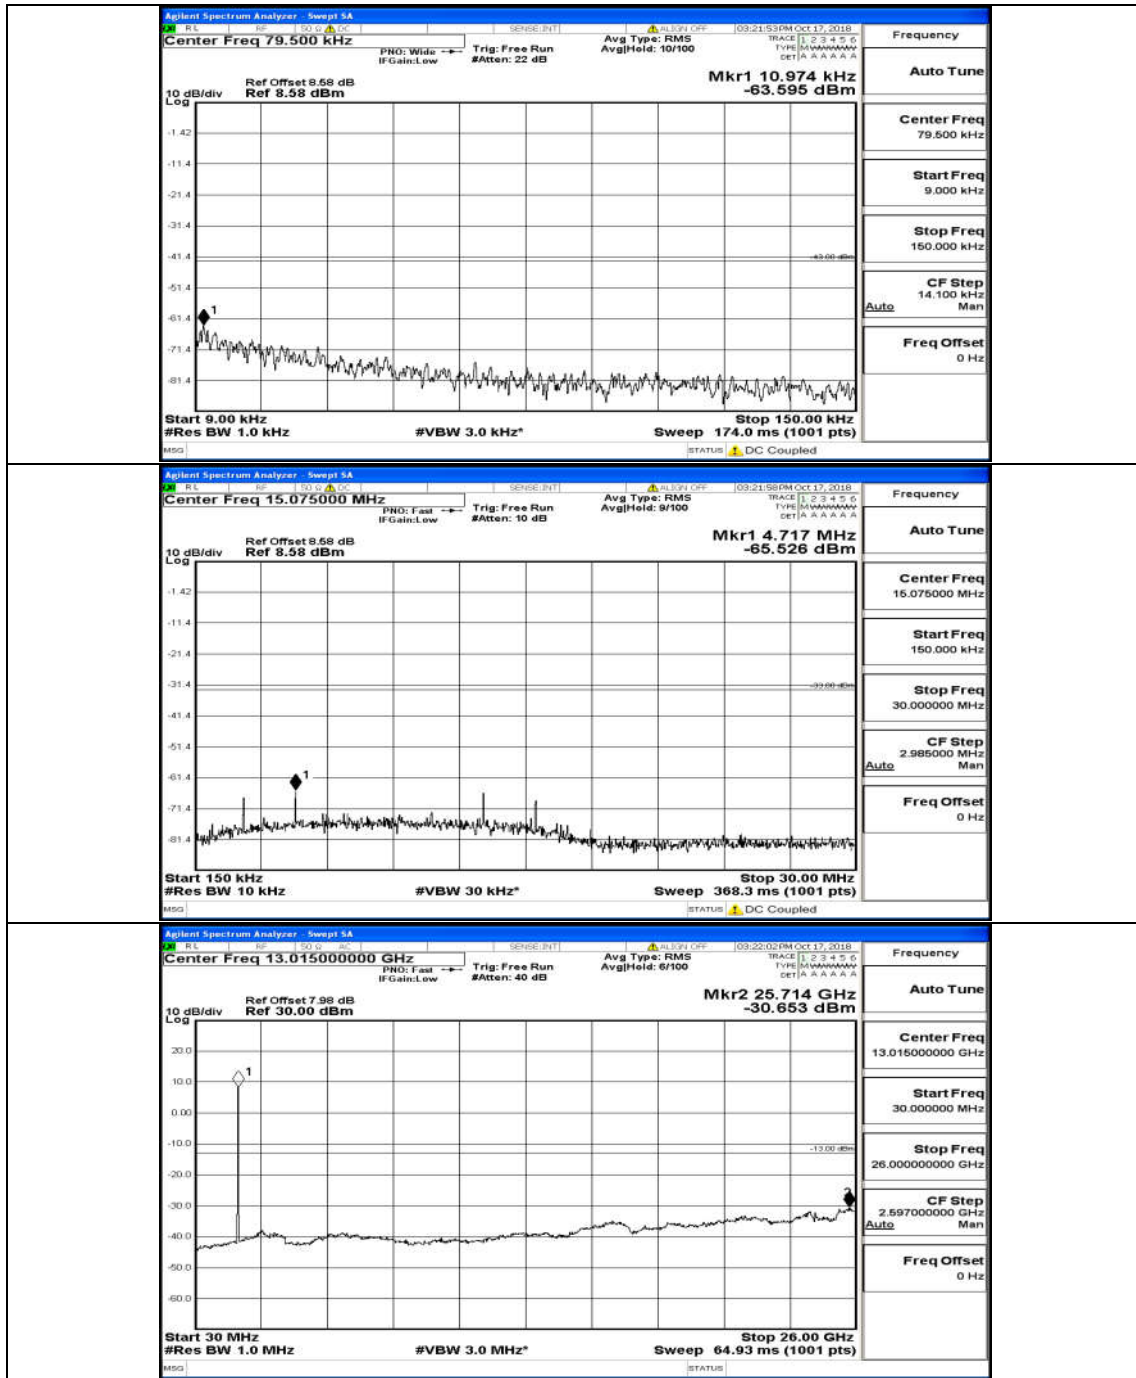

(Channel Bandwidth:20 MHz)_LCH_16QAM_100RB#0