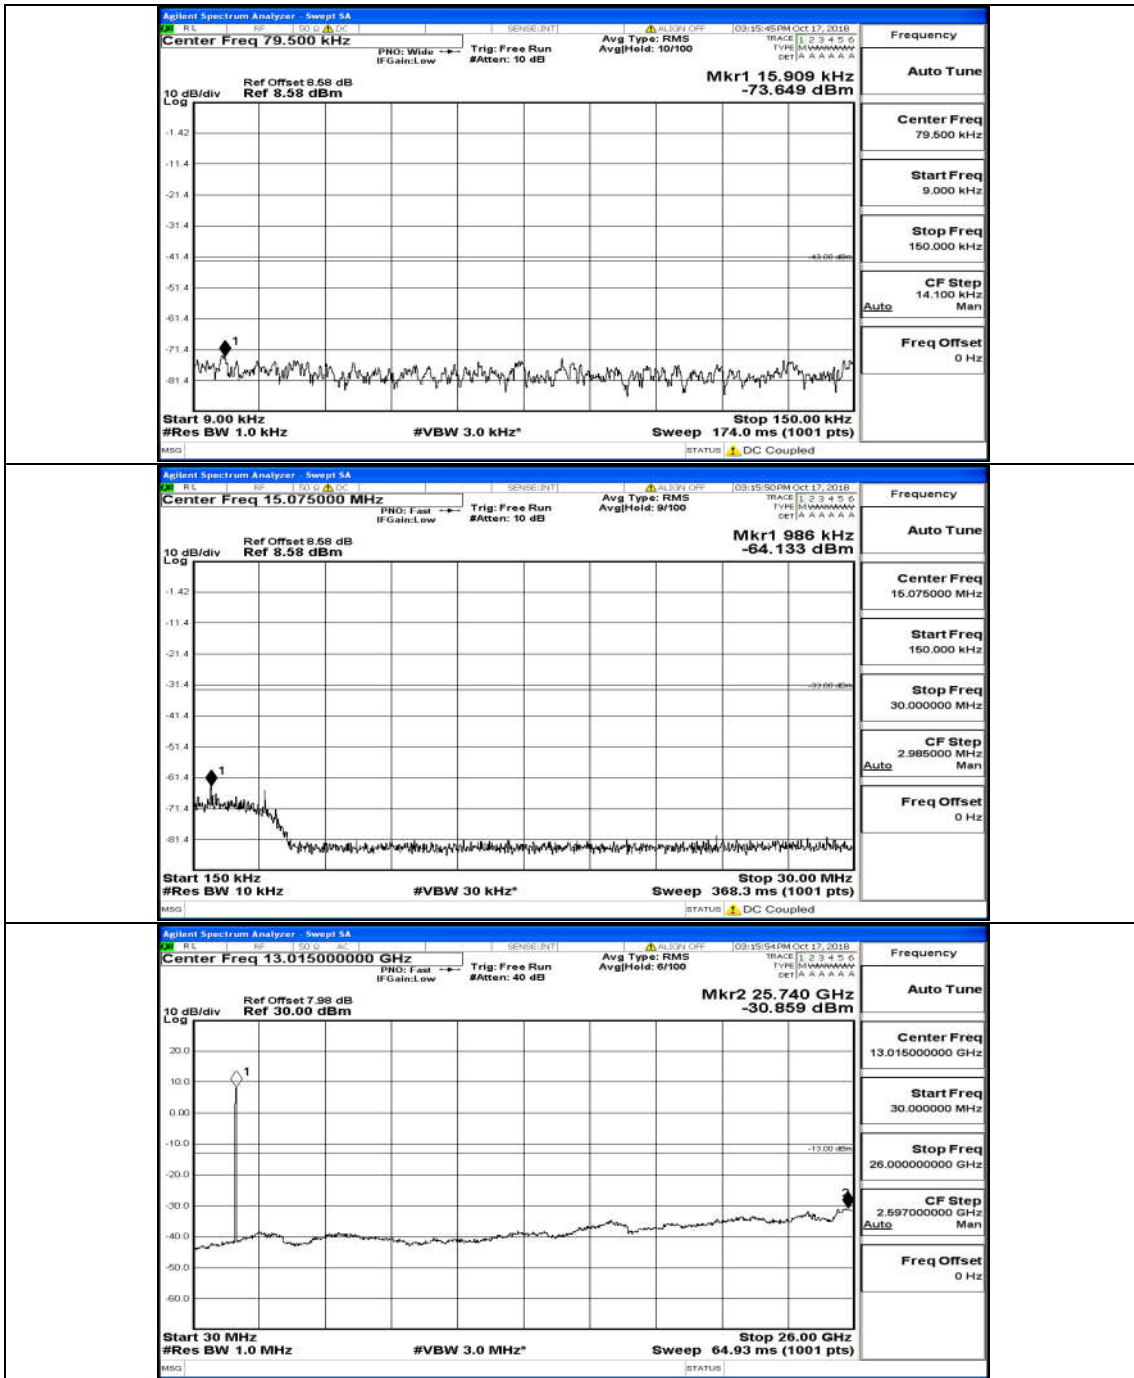

(Channel Bandwidth: 5 MHz)_HCH_16QAM_25RB#0