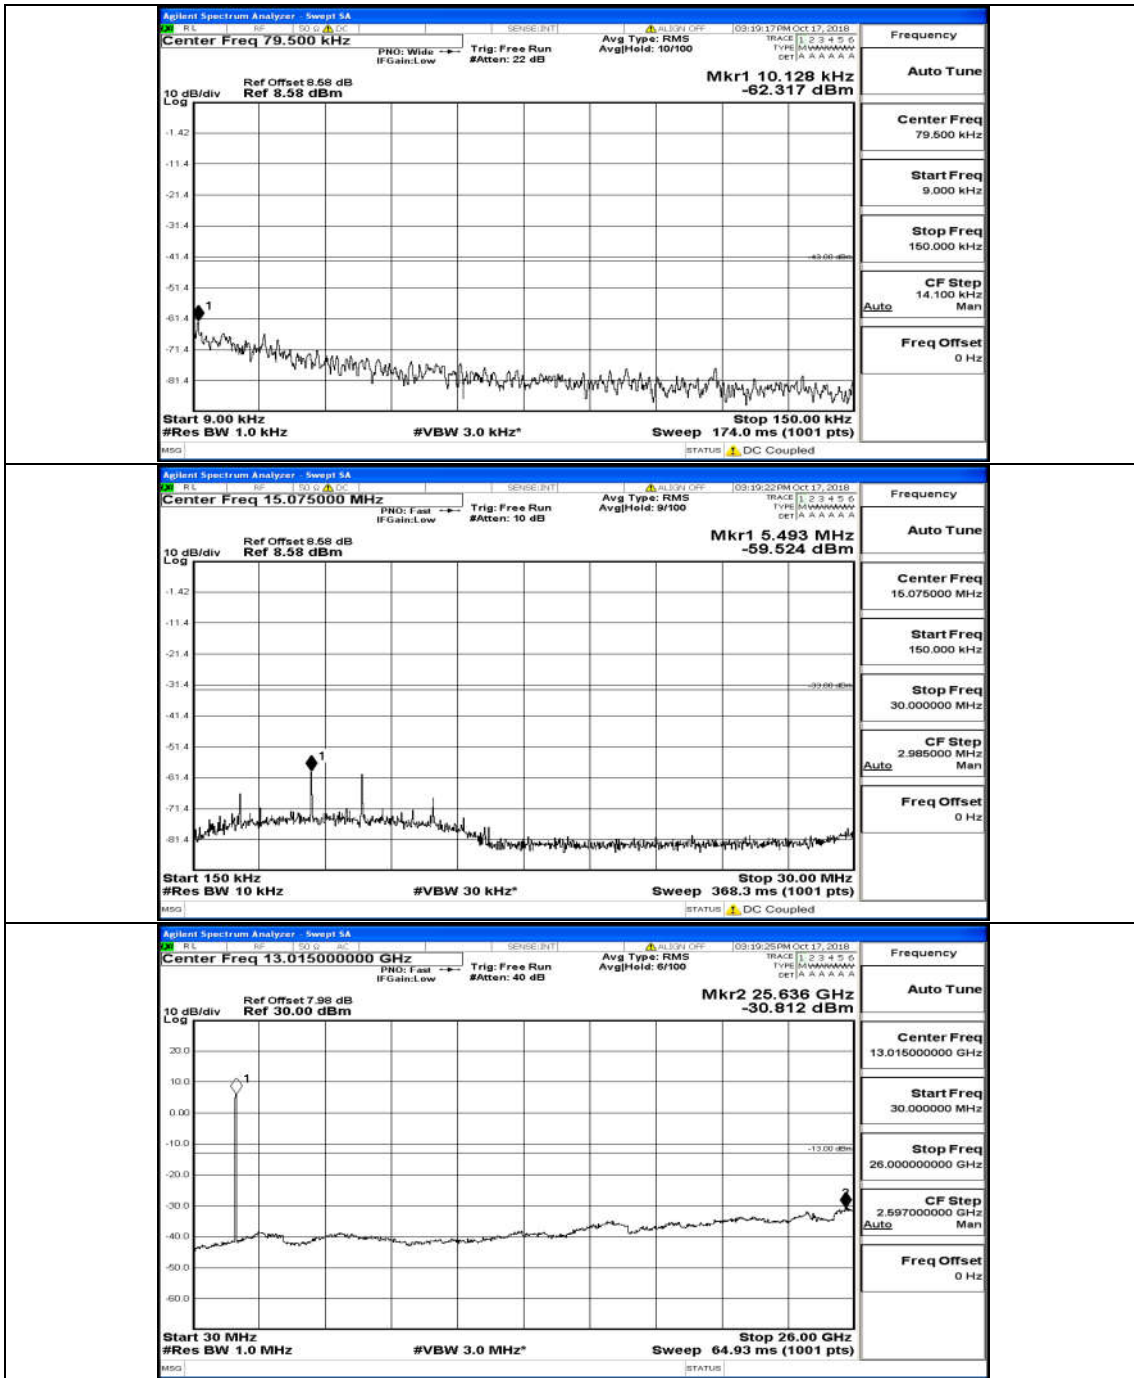

Channel Bandwidth: 10 MHz_LCH_16QAM_50RB#0

Channel Bandwidth: 10 MHz_MCH_16QAM_50RB#0

Channel Bandwidth: 10 MHz_HCH_16QAM_50RB#0

Channel Bandwidth: 15 MHz

(Channel Bandwidth:15 MHz)_LCH_QPSK_75RB#0

(Channel Bandwidth:15 MHz)_MCH_QPSK_75RB#0