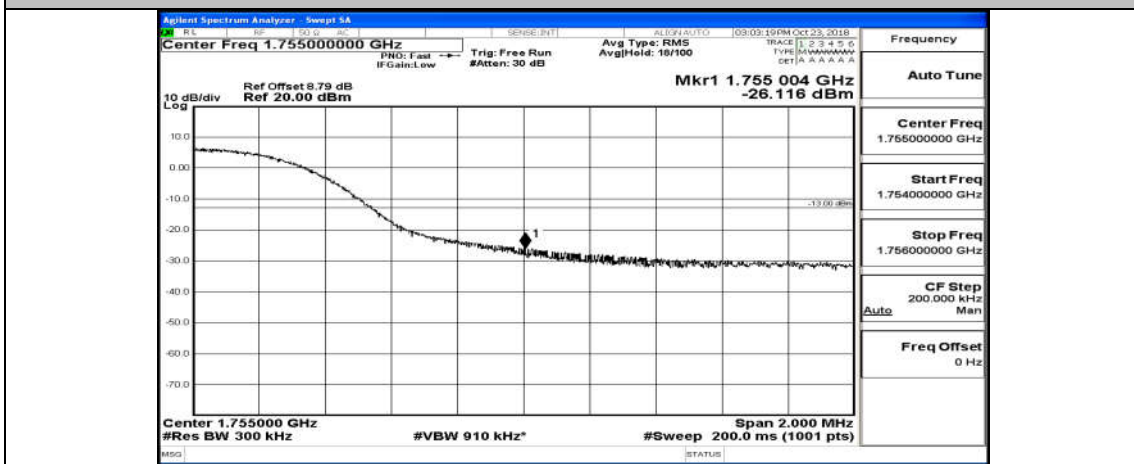

Channel Bandwidth: 15 MHz

(Channel Bandwidth:15 MHz)_LCH_QPSK_75RB#0

(Channel Bandwidth:15 MHz)_HCH_QPSK_75RB#0

(Channel Bandwidth:15 MHz)_LCH_16QAM_75RB#0

(Channel Bandwidth:15 MHz)_HCH_16QAM_75RB#0

Channel Bandwidth: 20 MHz

(Channel Bandwidth:20 MHz)_LCH_QPSK_100RB#0

(Channel Bandwidth:20 MHz)_HCH_QPSK_100RB#0

(Channel Bandwidth:20 MHz)_LCH_16QAM_100RB#0

(Channel Bandwidth:20 MHz)_HCH_16QAM_100RB#0

Appendix B.5: Conducted Spurious Emission