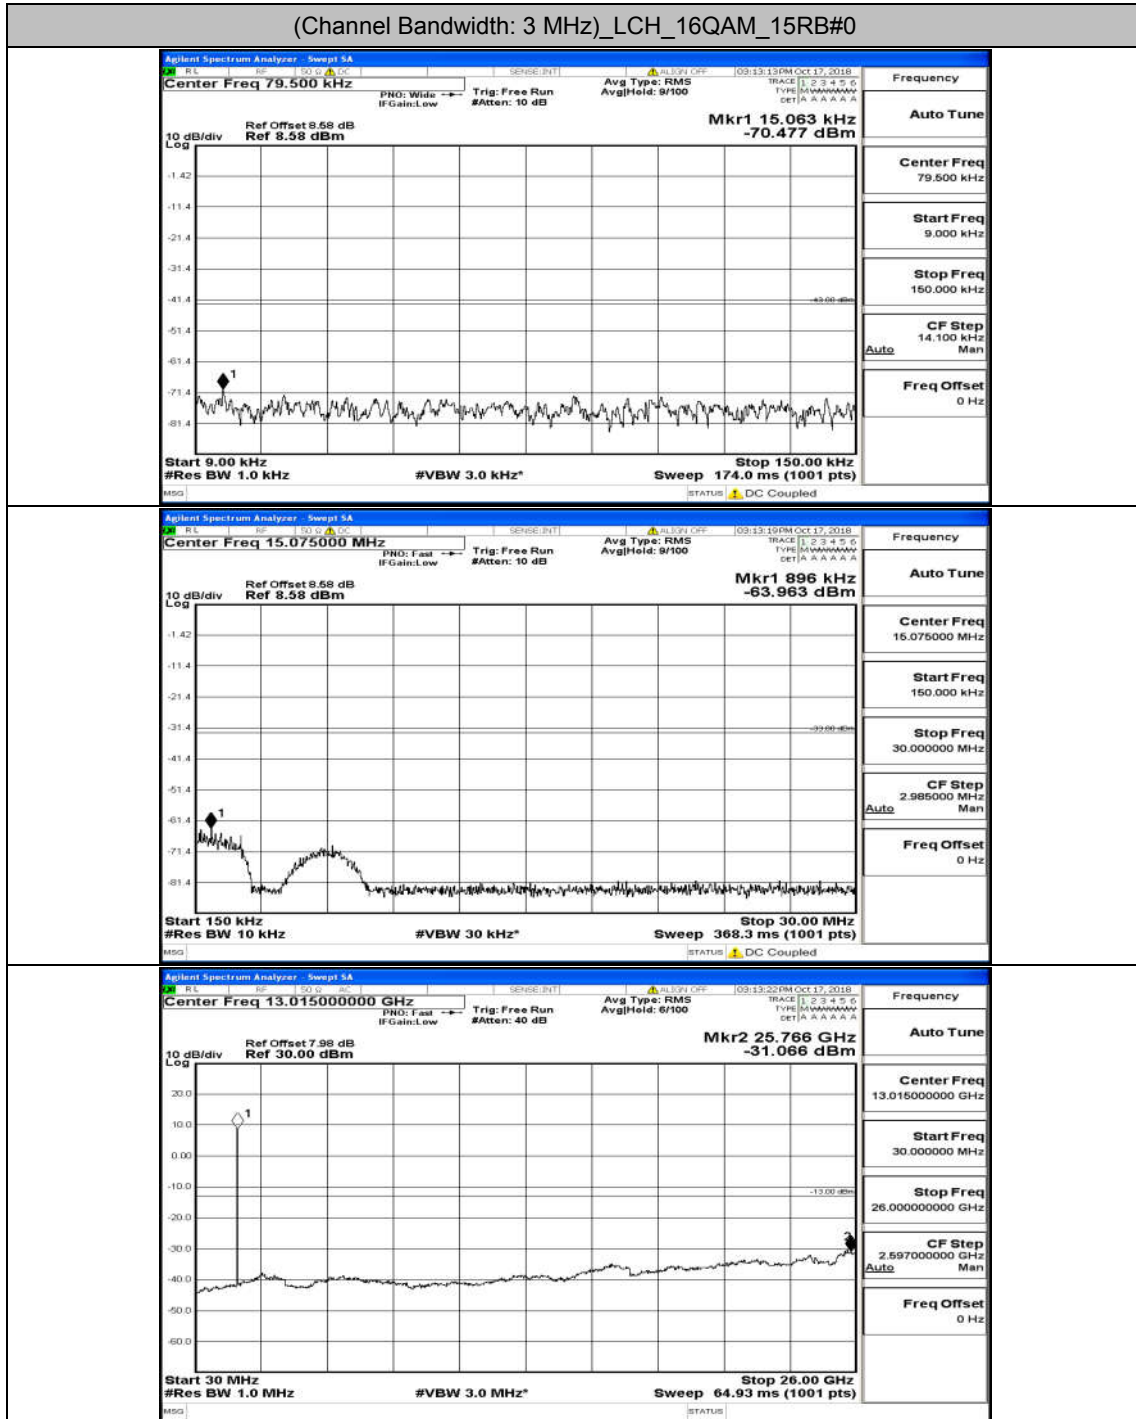

(Channel Bandwidth: 1.4 MHz)_HCH_16QAM_6RB#0

Channel Bandwidth: 3 MHz

(Channel Bandwidth: 3 MHz)_LCH_QPSK_15RB#0

(Channel Bandwidth: 3 MHz)_MCH_QPSK_15RB#0

(Channel Bandwidth: 3 MHz)_HCH_QPSK_15RB#0

(Channel Bandwidth: 3 MHz)_LCH_16QAM_15RB#0