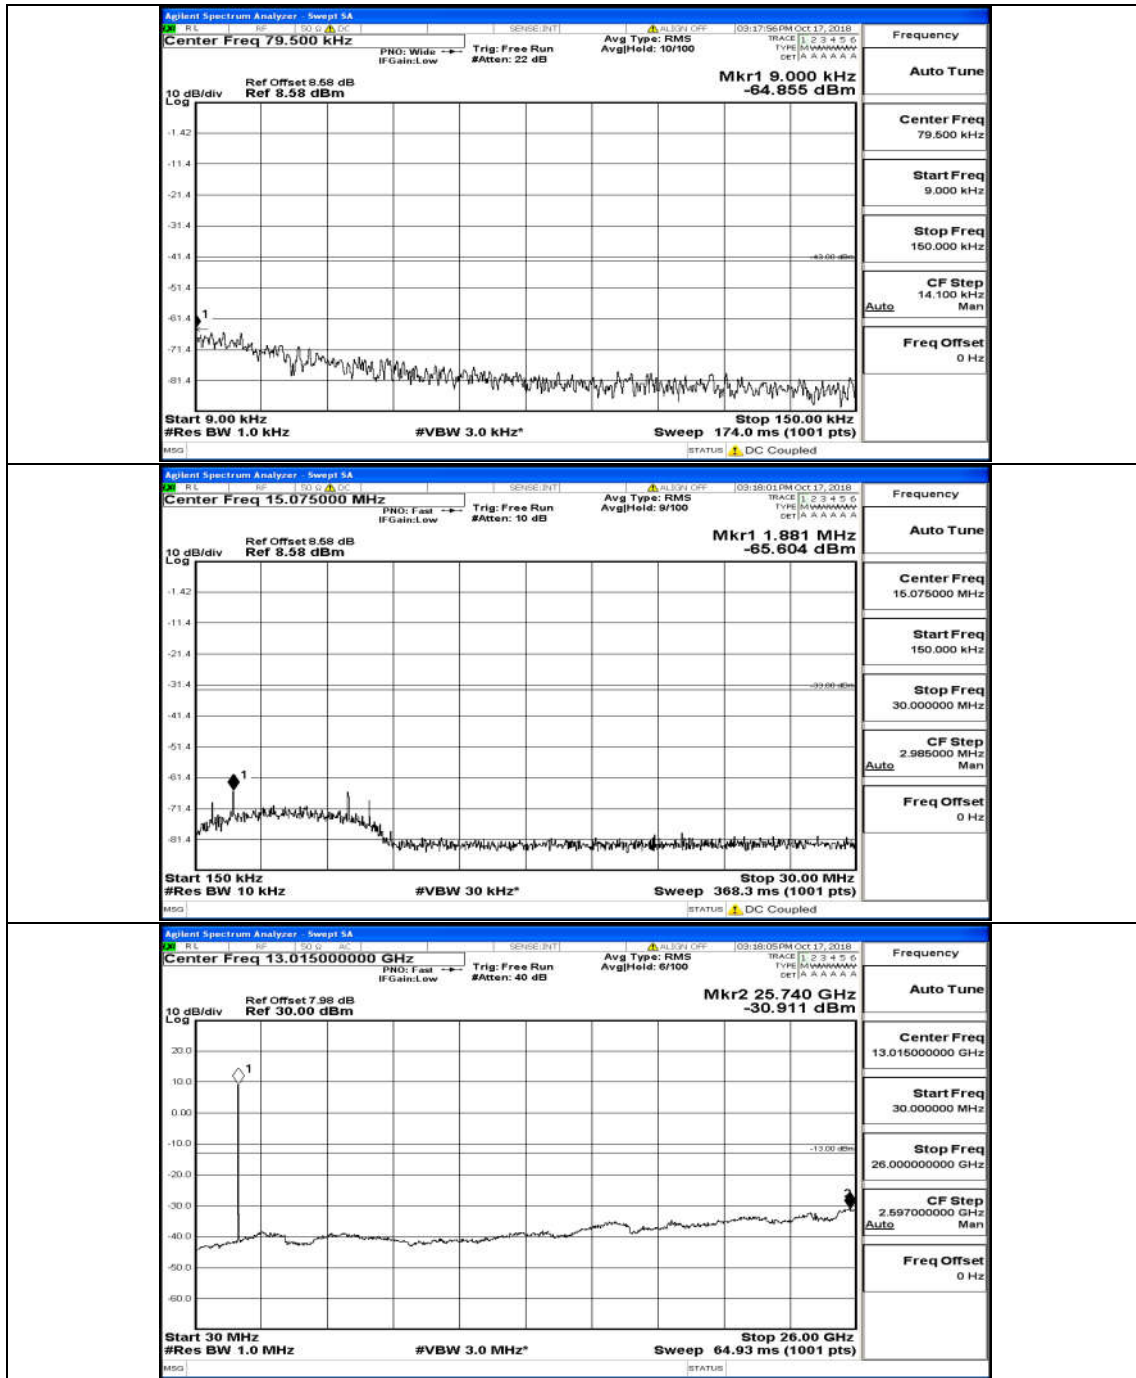

(Channel Bandwidth: 5 MHz)_MCH_16QAM_25RB#0

(Channel Bandwidth: 5 MHz)_HCH_16QAM_25RB#0

Channel Bandwidth: 10 MHz

Channel Bandwidth: 10 MHz_LCH_QPSK_50RB#0

Channel Bandwidth: 10 MHz_MCH_QPSK_50RB#0

Channel Bandwidth: 10 MHz_HCH_QPSK_50RB#0