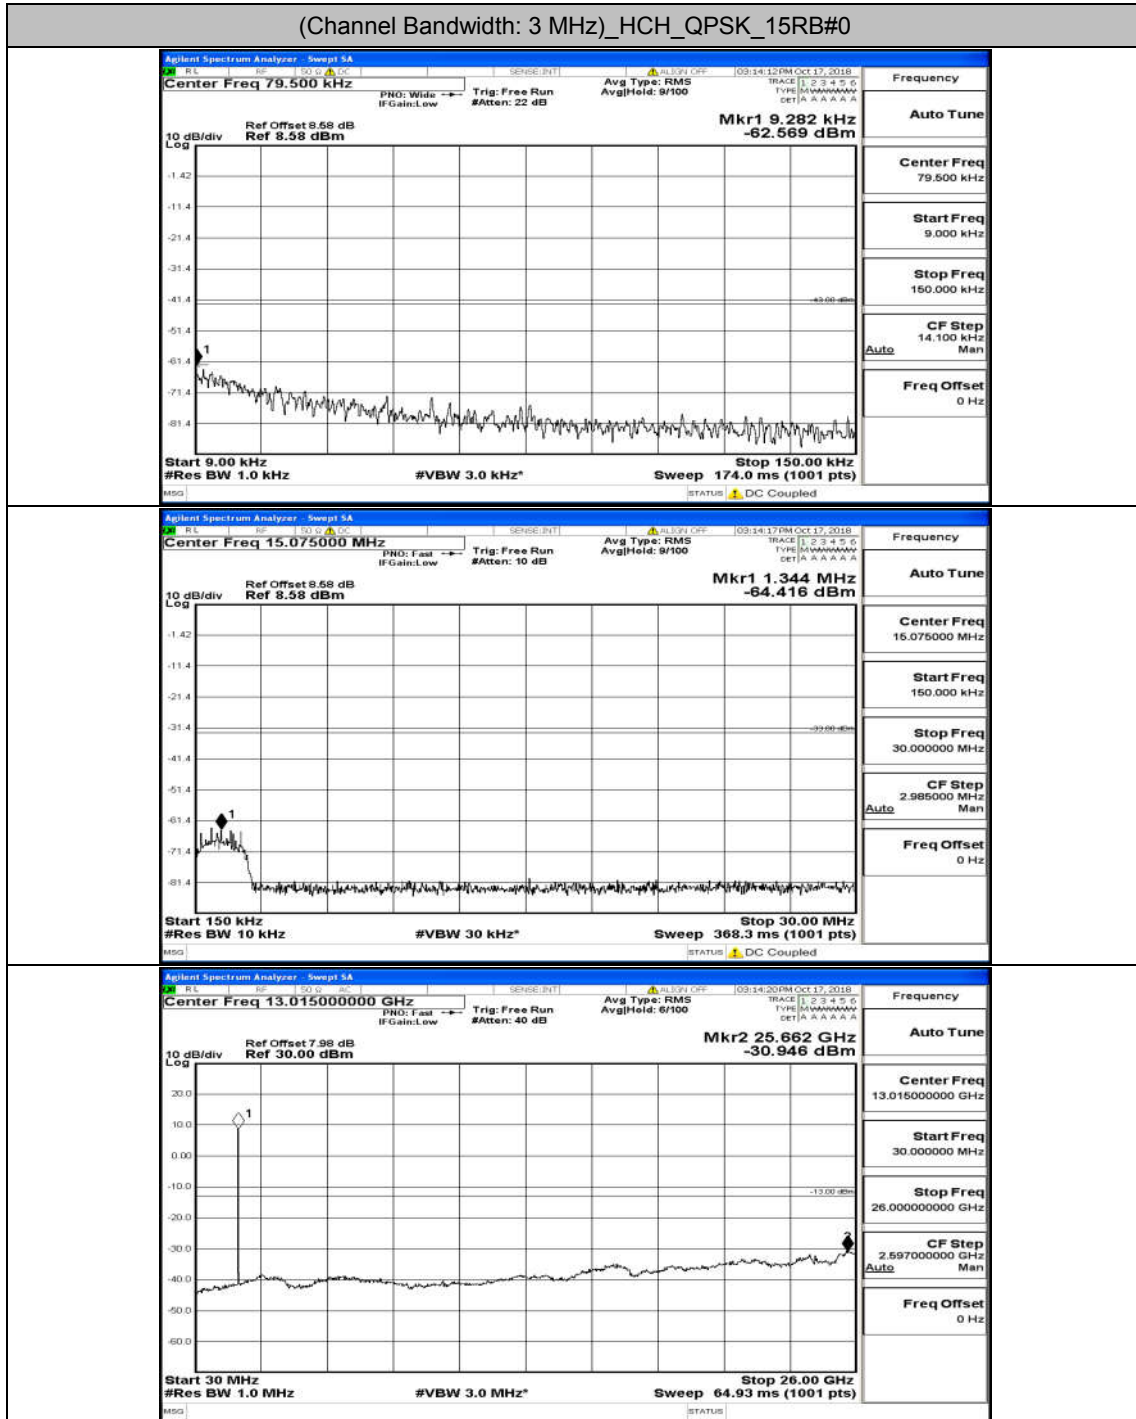

(Channel Bandwidth: 1.4 MHz)_HCH_16QAM_6RB#0

Channel Bandwidth: 3 MHz

(Channel Bandwidth: 3 MHz)_LCH_QPSK_15RB#0

(Channel Bandwidth: 3 MHz)_MCH_QPSK_15RB#0

(Channel Bandwidth: 3 MHz)_HCH_QPSK_15RB#0

(Channel Bandwidth: 3 MHz)_LCH_16QAM_15RB#0