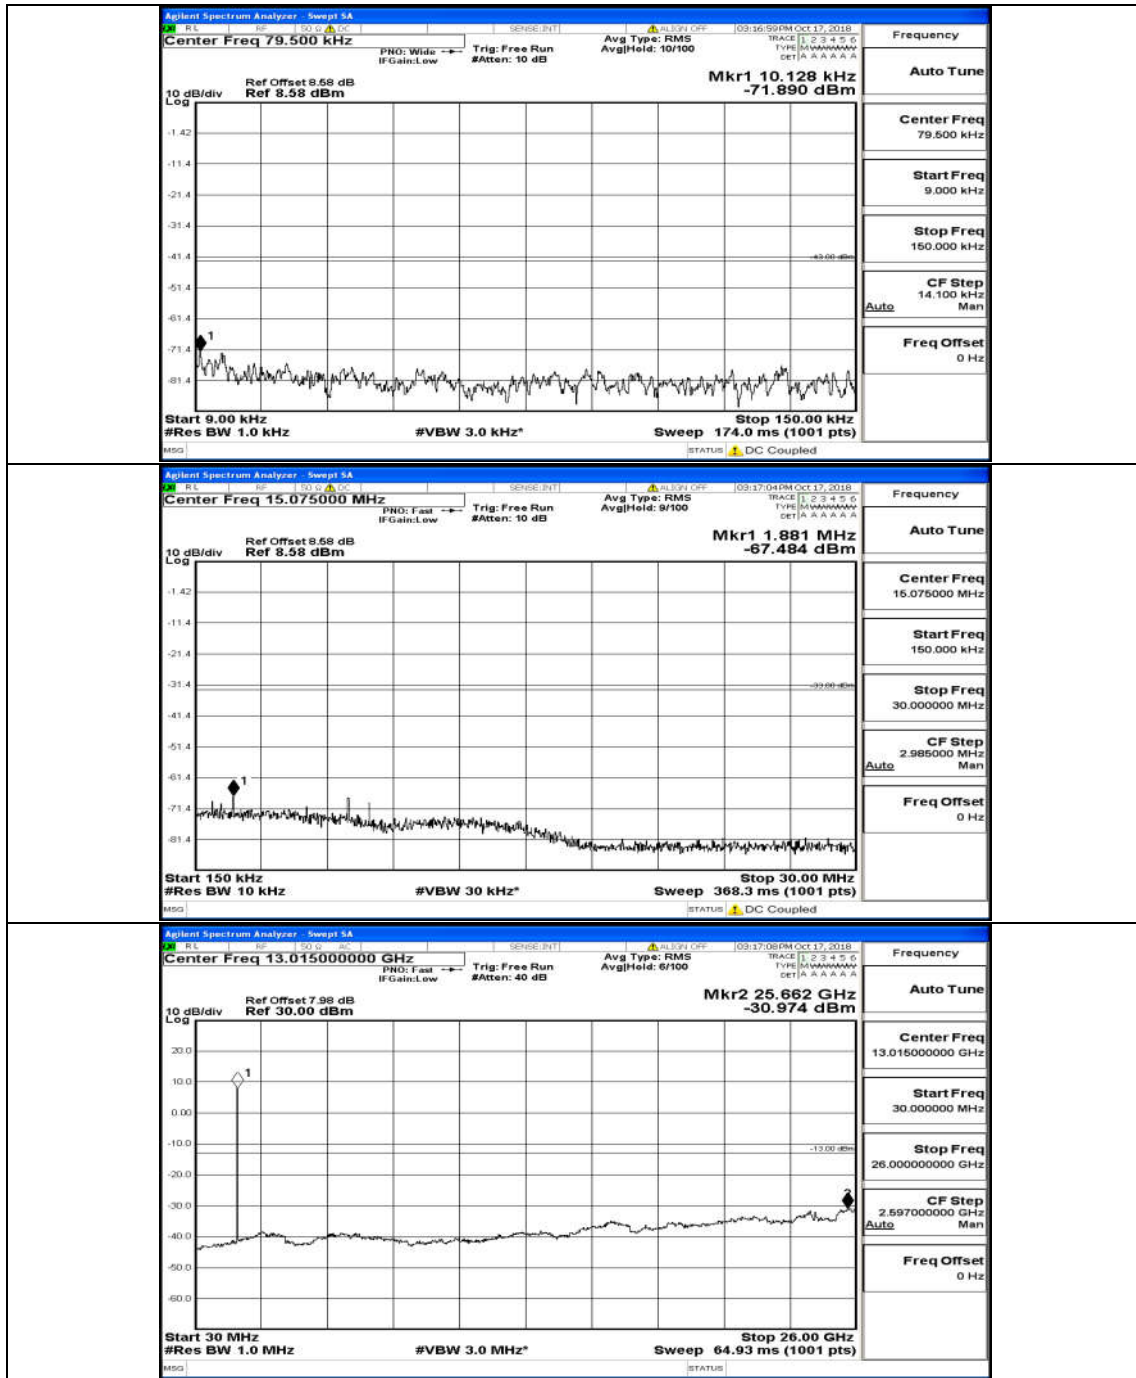

Channel Bandwidth: 10 MHz_MCH_16QAM_50RB#0