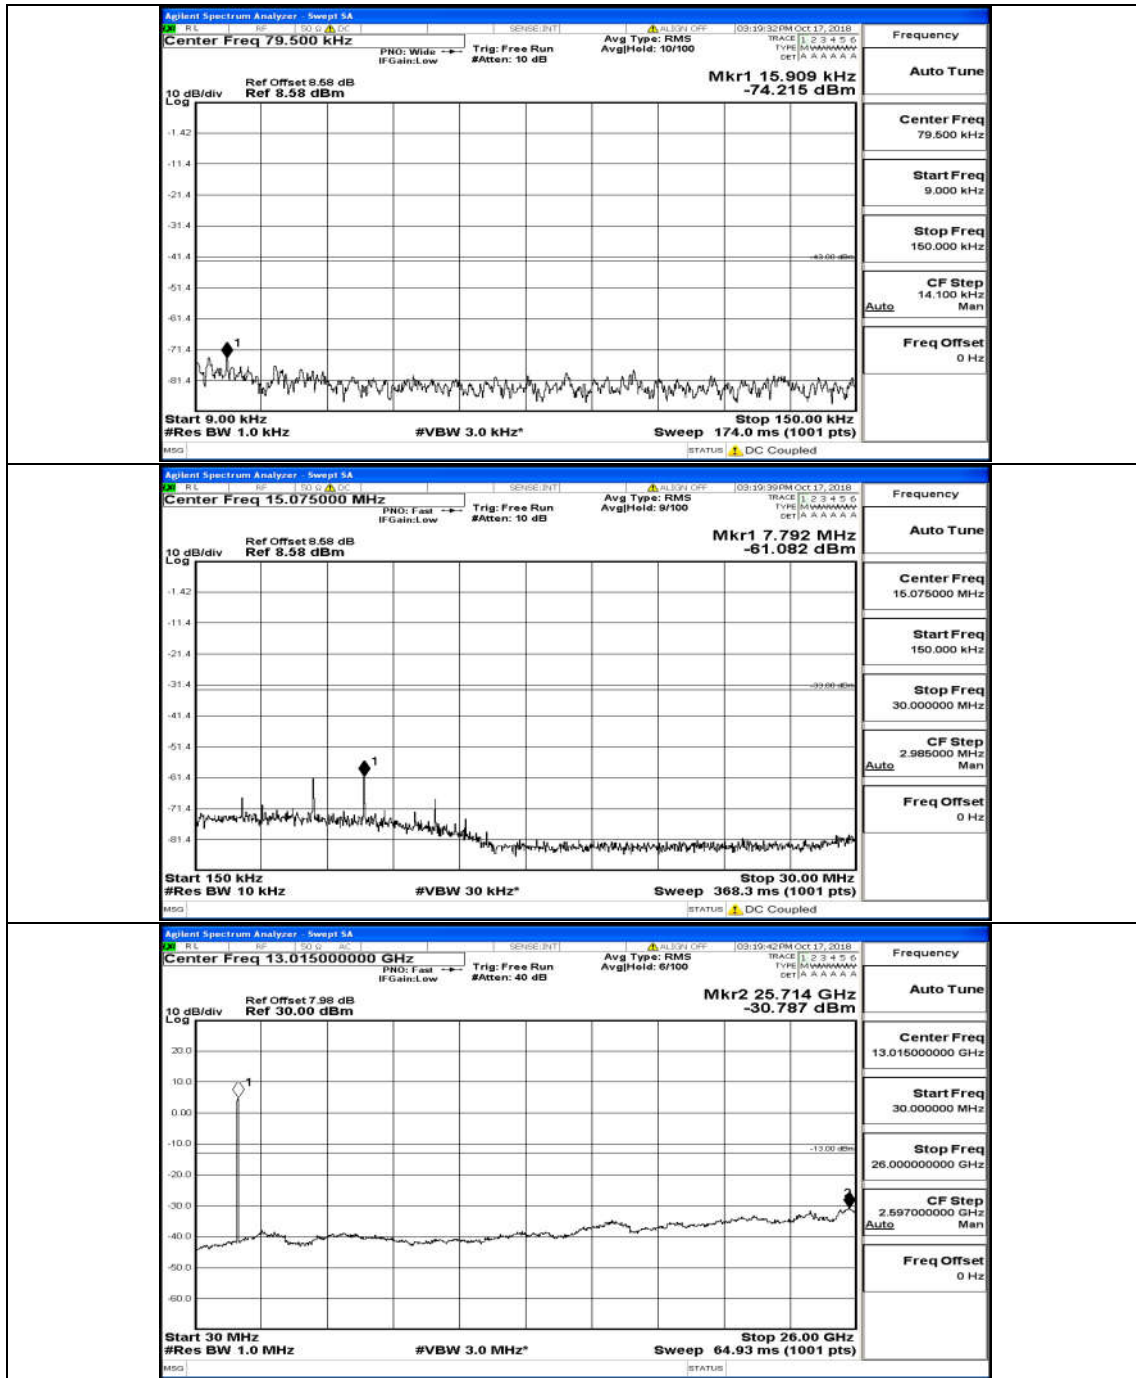

(Channel Bandwidth: 15 MHz)_MCH_16QAM_75RB#0

(Channel Bandwidth:15 MHz)_HCH_16QAM_75RB#0