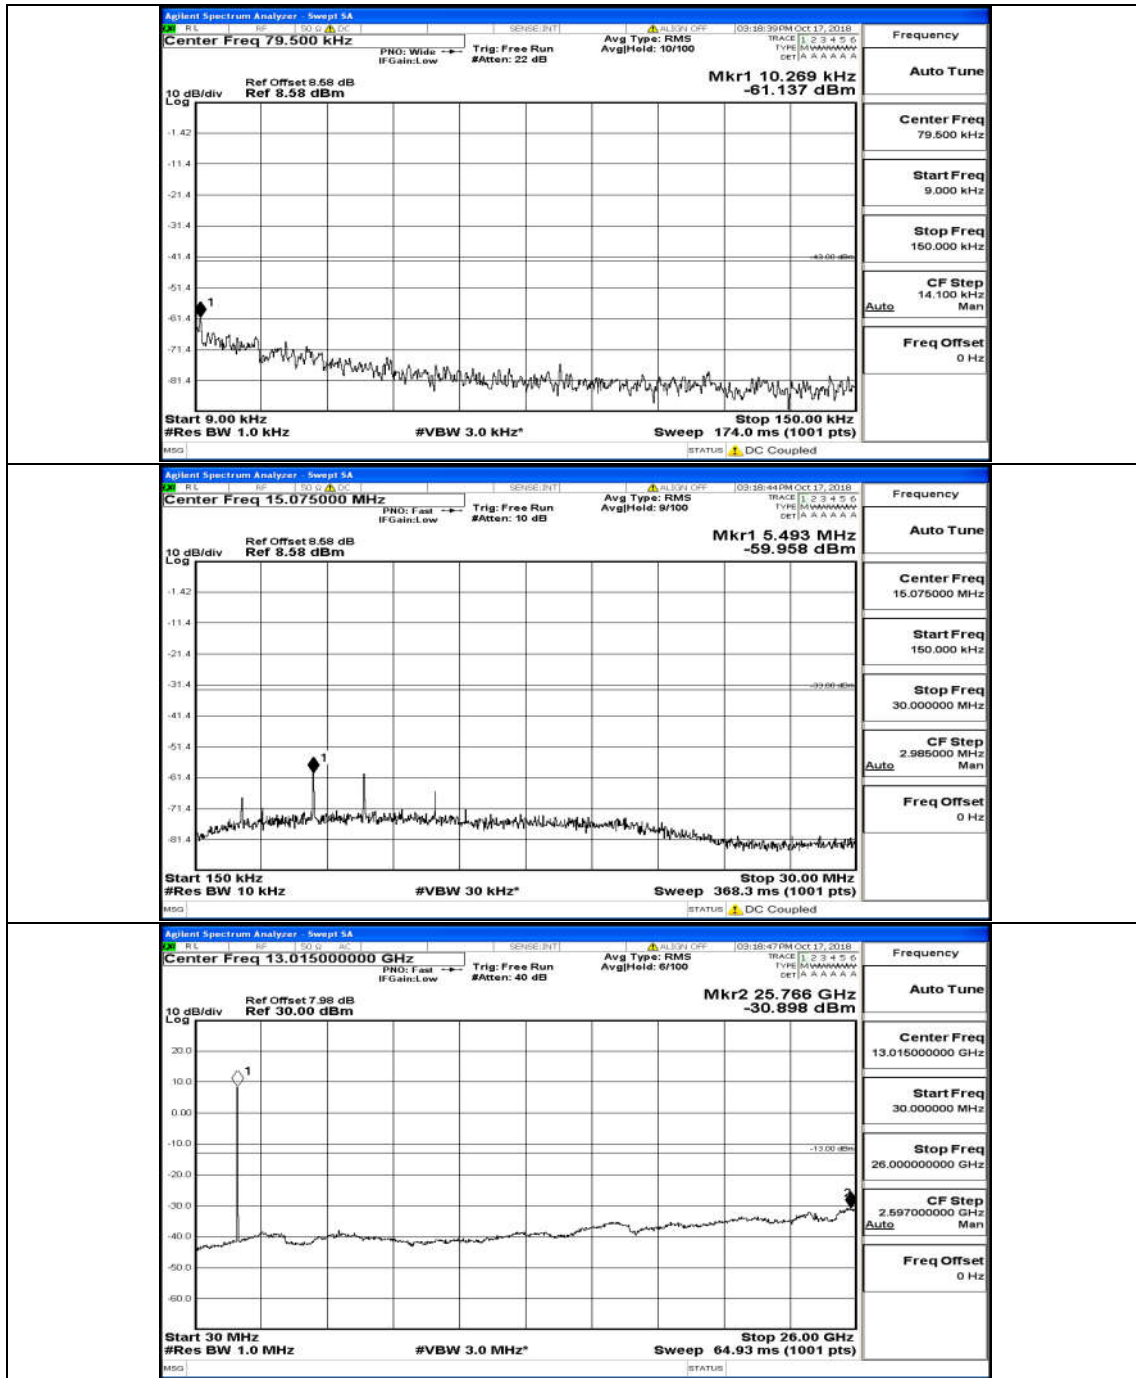

Channel Bandwidth: 10 MHz_LCH_16QAM_50RB#0

Channel Bandwidth: 10 MHz_MCH_16QAM_50RB#0

Channel Bandwidth: 10 MHz_HCH_16QAM_50RB#0

Channel Bandwidth: 15 MHz

(Channel Bandwidth:15 MHz)_LCH_QPSK_75RB#0

(Channel Bandwidth:15 MHz)_MCH_QPSK_75RB#0