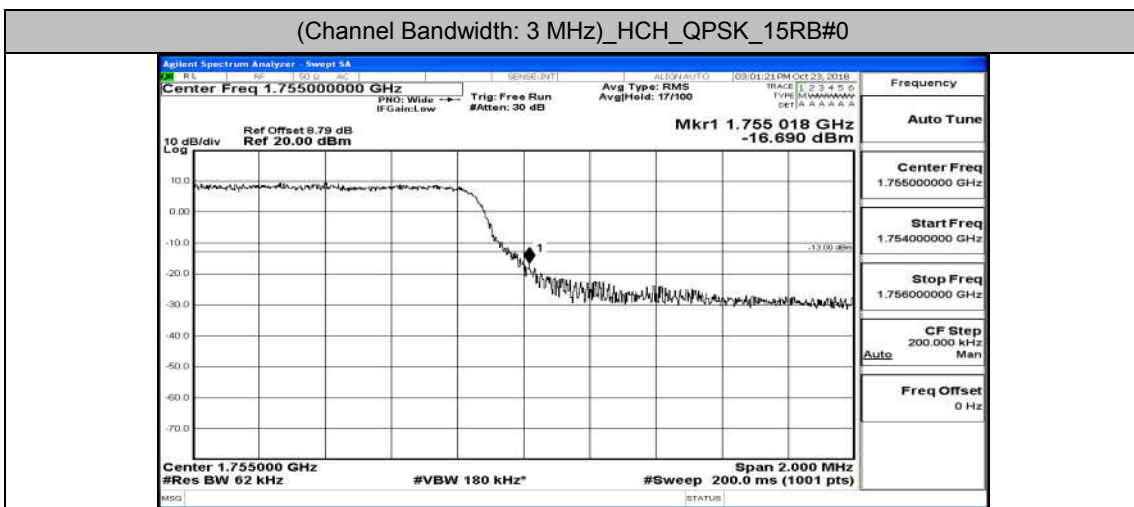

Appendix B.4: Band Edge

Test Graphs

Channel Bandwidth: 1.4 MHz

(Channel Bandwidth: 1.4 MHz)_HCH_16QAM_6RB#0

Channel Bandwidth: 3 MHz

(Channel Bandwidth: 3 MHz)_LCH_QPSK_15RB#0

(Channel Bandwidth: 3 MHz)_HCH_QPSK_15RB#0

(Channel Bandwidth: 3 MHz)_LCH_16QAM_15RB#0

(Channel Bandwidth: 3 MHz)_HCH_16QAM_15RB#0

Channel Bandwidth: 5 MHz

(Channel Bandwidth: 5 MHz)_LCH_QPSK_25RB#0

(Channel Bandwidth: 5 MHz)_HCH_QPSK_25RB#0

(Channel Bandwidth: 5 MHz)_LCH_16QAM_25RB#0