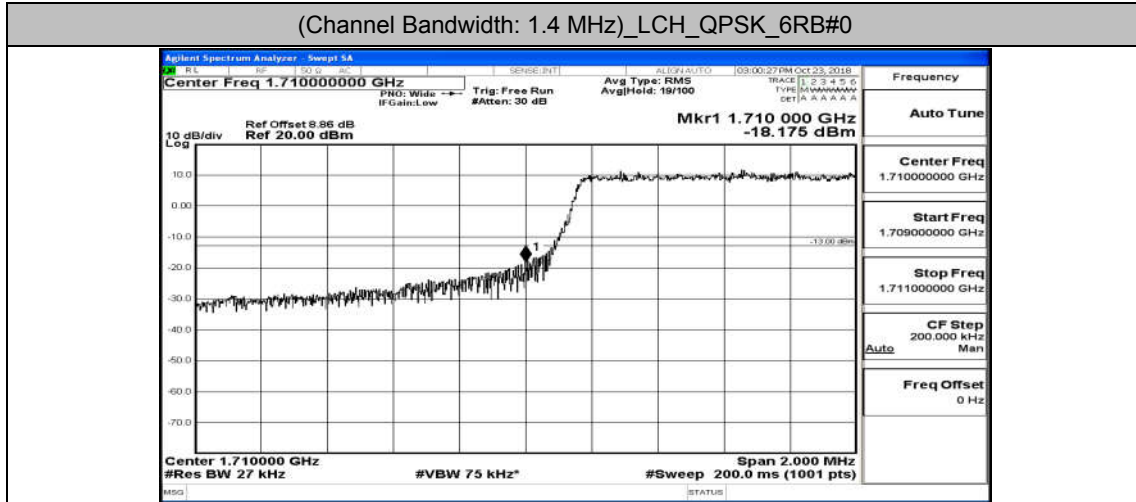

Appendix B.4: Band Edge

Test Graphs

Channel Bandwidth: 1.4 MHz

(Channel Bandwidth: 1.4 MHz)_HCH_16QAM_6RB#0

Channel Bandwidth: 3 MHz

(Channel Bandwidth: 3 MHz)_LCH_QPSK_15RB#0

(Channel Bandwidth: 3 MHz)_HCH_QPSK_15RB#0

(Channel Bandwidth: 3 MHz)_LCH_16QAM_15RB#0

(Channel Bandwidth: 3 MHz)_HCH_16QAM_15RB#0

Channel Bandwidth: 5 MHz

(Channel Bandwidth: 5 MHz)_LCH_QPSK_25RB#0

(Channel Bandwidth: 5 MHz)_HCH_QPSK_25RB#0

(Channel Bandwidth: 5 MHz)_LCH_16QAM_25RB#0