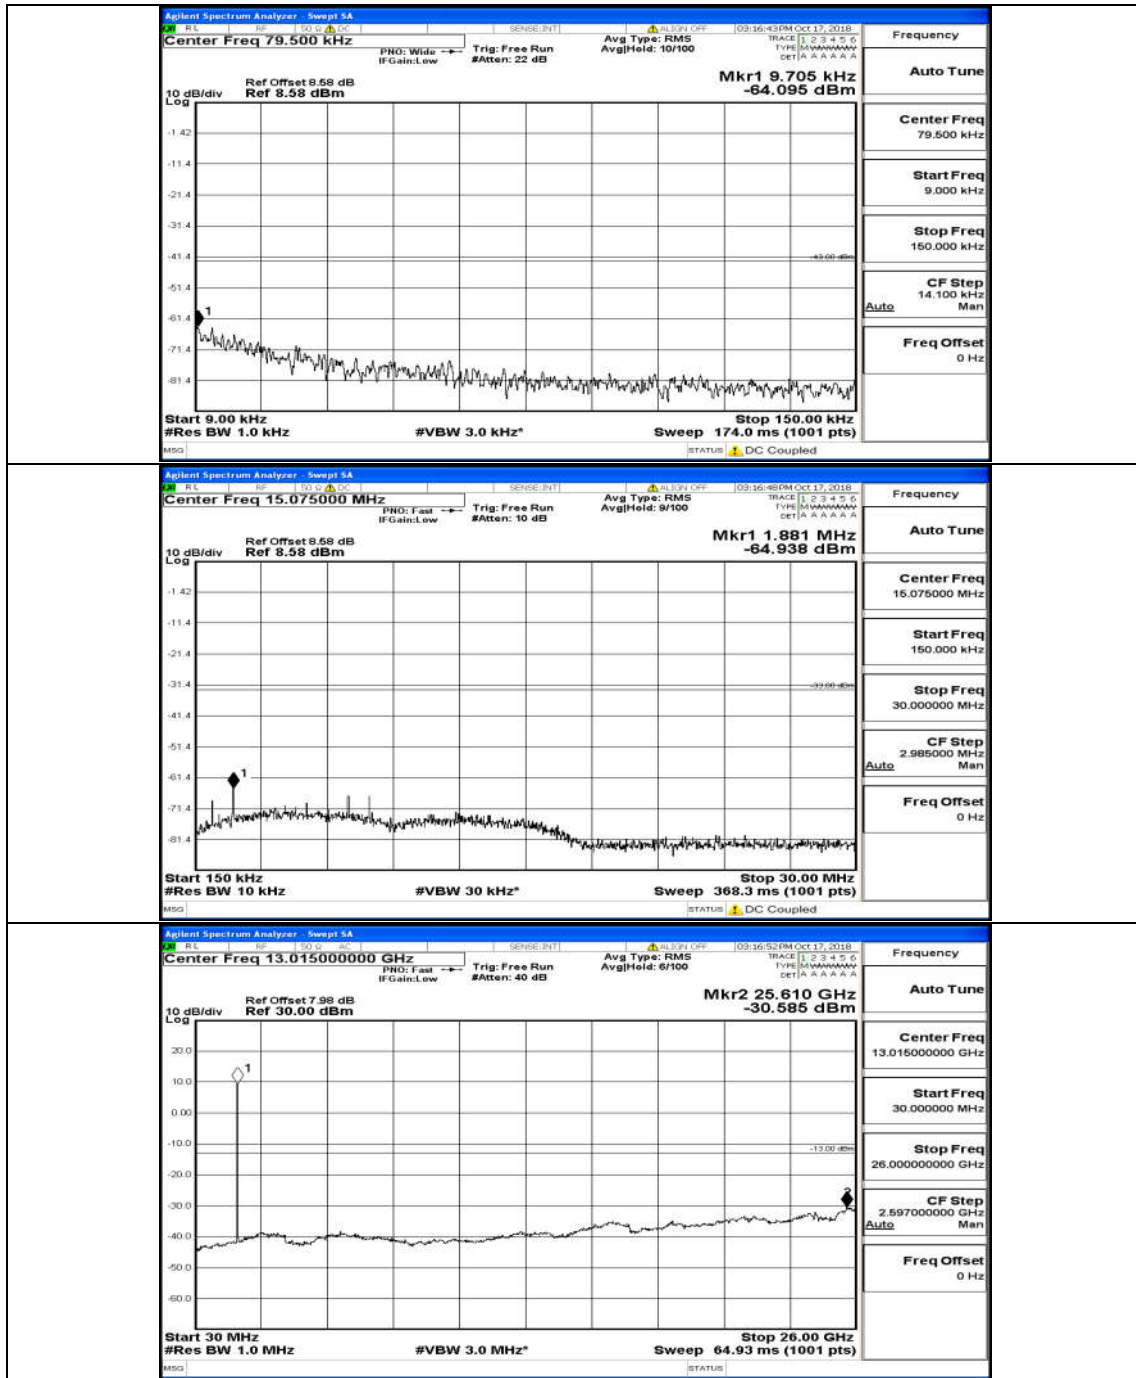

(Channel Bandwidth: 5 MHz)_MCH_16QAM_25RB#0

(Channel Bandwidth: 5 MHz)_HCH_16QAM_25RB#0

Channel Bandwidth: 10 MHz

Channel Bandwidth: 10 MHz_LCH_QPSK_50RB#0

Channel Bandwidth: 10 MHz_MCH_QPSK_50RB#0

Channel Bandwidth: 10 MHz_HCH_QPSK_50RB#0