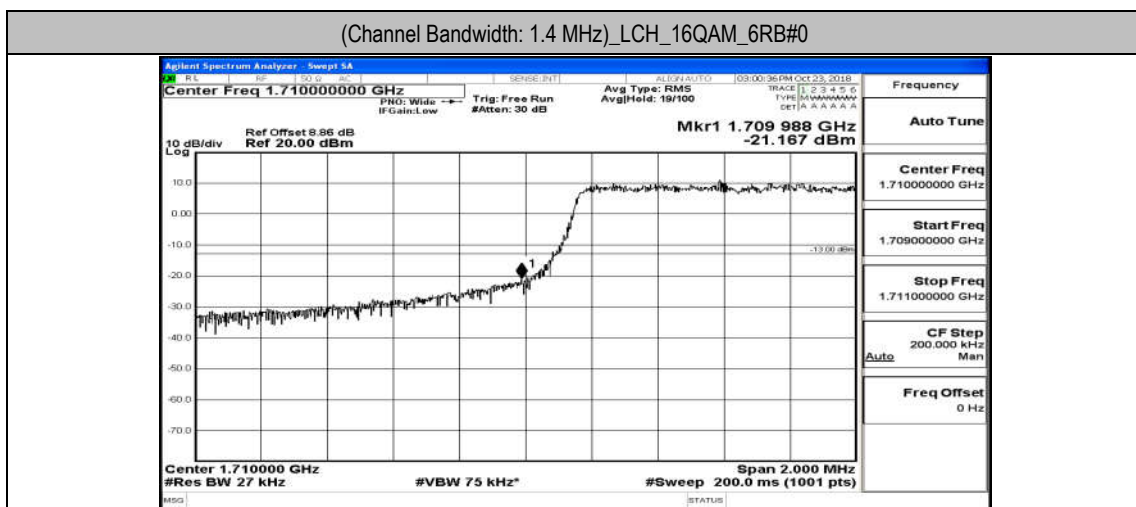

Appendix B.4: Band Edge

Test Graphs

Channel Bandwidth: 1.4 MHz

(Channel Bandwidth: 1.4 MHz)_HCH_16QAM_6RB#0

Channel Bandwidth: 3 MHz

(Channel Bandwidth: 3 MHz)_LCH_QPSK_15RB#0

(Channel Bandwidth: 3 MHz)_HCH_QPSK_15RB#0