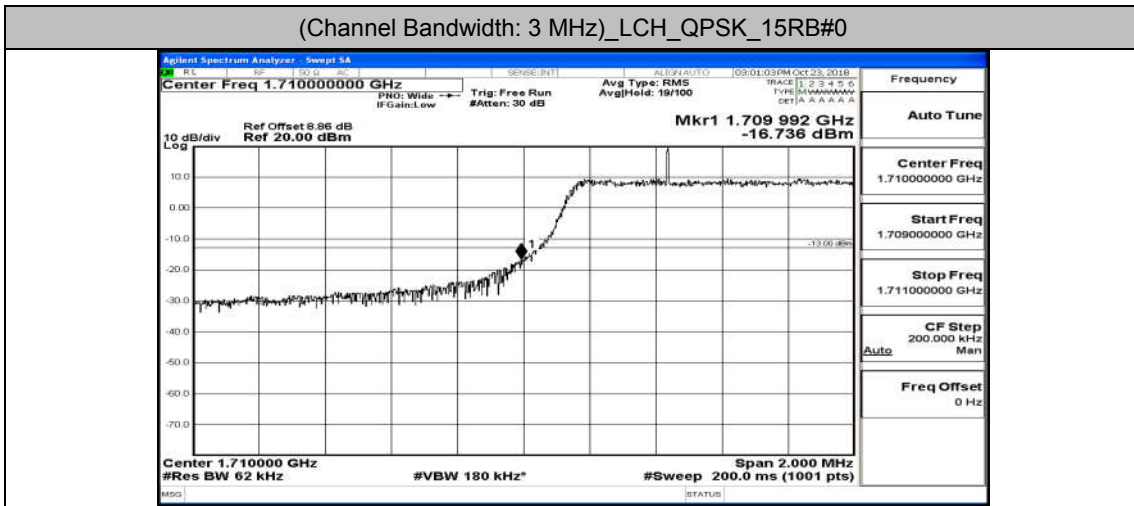

Appendix B.4: Band Edge

Test Graphs

Channel Bandwidth: 1.4 MHz

(Channel Bandwidth: 1.4 MHz)_HCH_16QAM_6RB#0

Channel Bandwidth: 3 MHz

(Channel Bandwidth: 3 MHz)_LCH_QPSK_15RB#0

(Channel Bandwidth: 3 MHz)_HCH_QPSK_15RB#0

(Channel Bandwidth: 3 MHz)_LCH_16QAM_15RB#0

(Channel Bandwidth: 3 MHz)_HCH_16QAM_15RB#0

Channel Bandwidth: 5 MHz

(Channel Bandwidth: 5 MHz)_LCH_QPSK_25RB#0

(Channel Bandwidth: 5 MHz)_HCH_QPSK_25RB#0

(Channel Bandwidth: 5 MHz)_LCH_16QAM_25RB#0