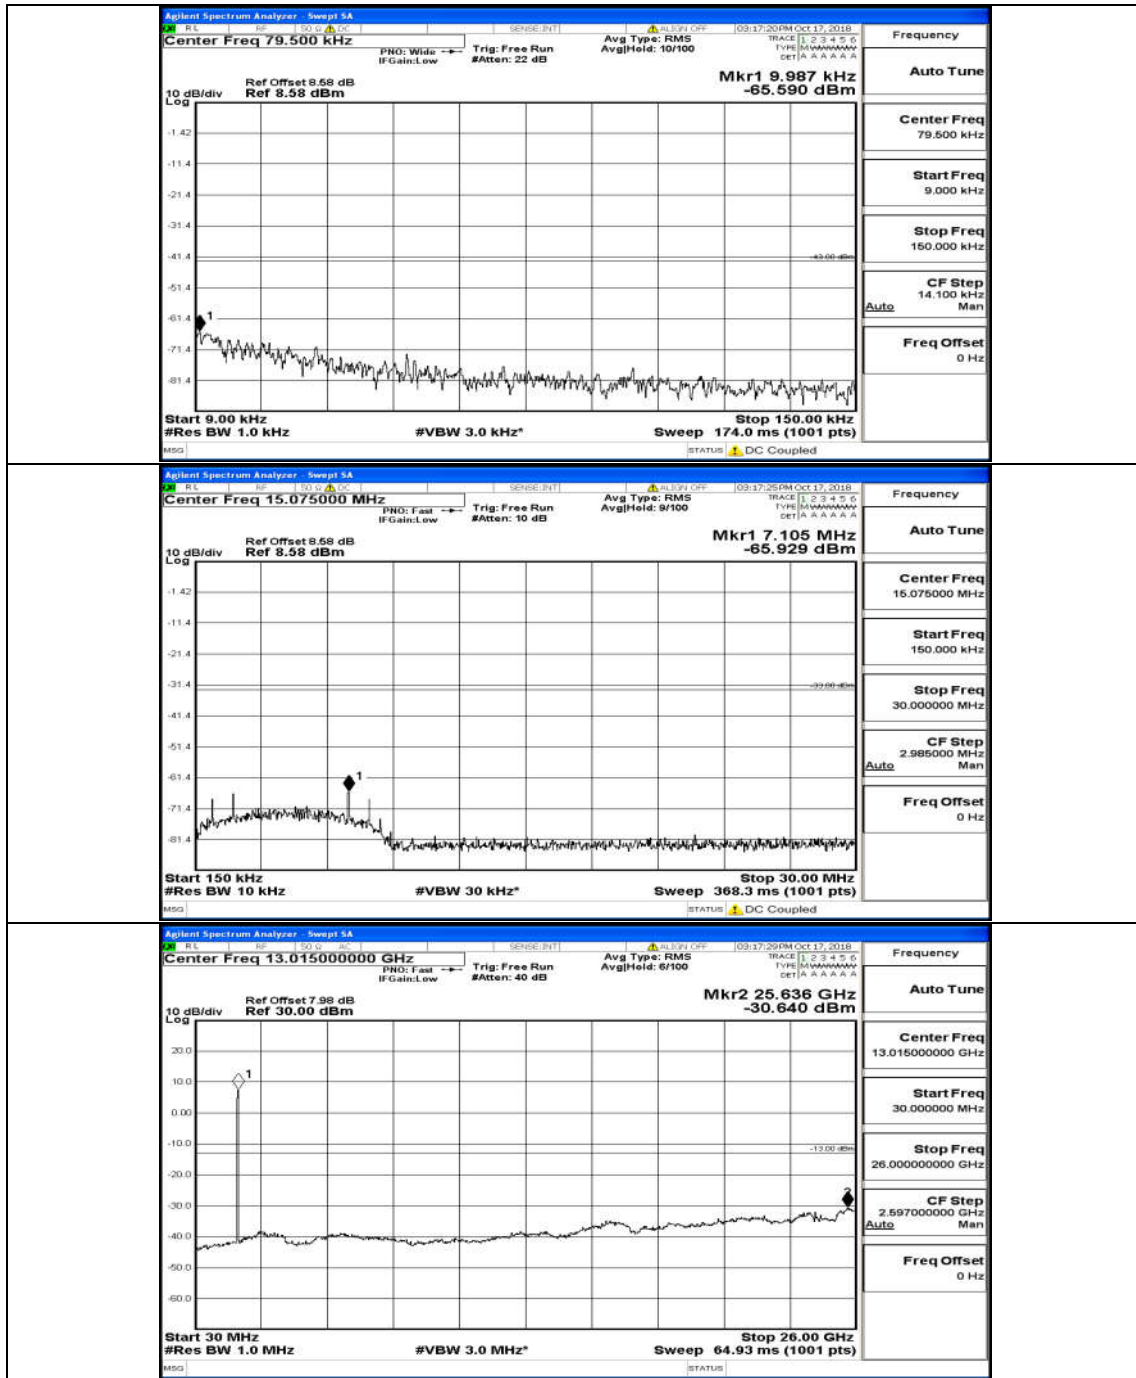

(Channel Bandwidth: 5 MHz)_MCH_16QAM_25RB#0

(Channel Bandwidth: 5 MHz)_HCH_16QAM_25RB#0

Channel Bandwidth: 10 MHz

Channel Bandwidth: 10 MHz_LCH_QPSK_50RB#0

Channel Bandwidth: 10 MHz_MCH_QPSK_50RB#0

Channel Bandwidth: 10 MHz_HCH_QPSK_50RB#0