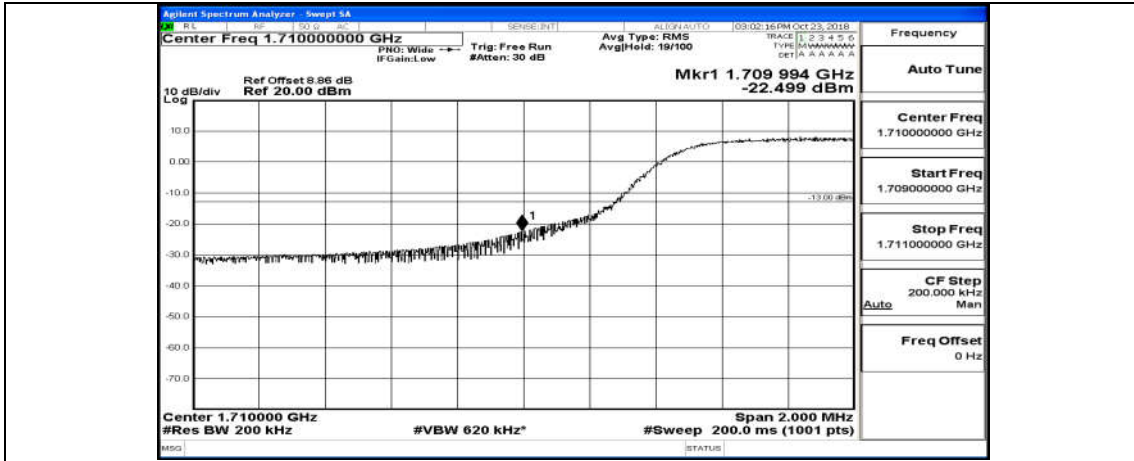

(Channel Bandwidth: 3 MHz)_LCH_16QAM_15RB#0

(Channel Bandwidth: 3 MHz)_HCH_16QAM_15RB#0

Channel Bandwidth: 5 MHz

(Channel Bandwidth: 5 MHz)_LCH_QPSK_25RB#0

(Channel Bandwidth: 5 MHz)_HCH_QPSK_25RB#0

(Channel Bandwidth: 5 MHz)_LCH_16QAM_25RB#0

(Channel Bandwidth: 5 MHz)_HCH_16QAM_25RB#0

Channel Bandwidth: 10 MHz

Channel Bandwidth: 10 MHz_LCH_QPSK_50RB#0

Channel Bandwidth: 10 MHz_HCH_QPSK_50RB#0

Channel Bandwidth: 10 MHz_LCH_16QAM_50RB#0

Channel Bandwidth: 10 MHz_HCH_16QAM_50RB#0