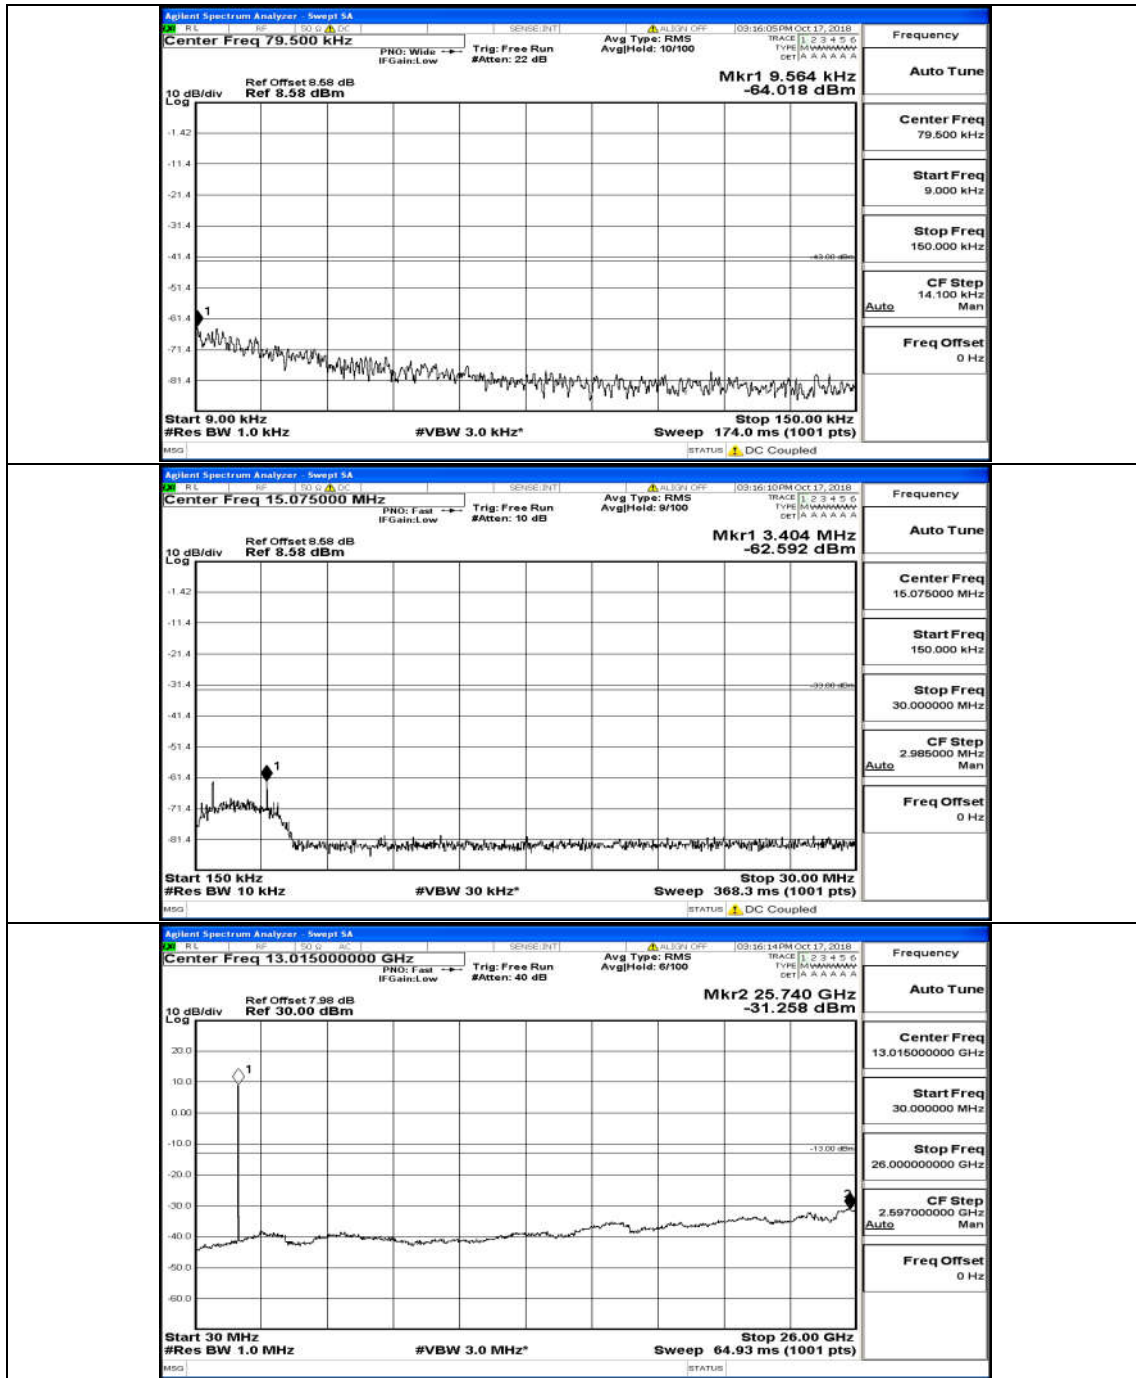

Test Graphs

Channel Bandwidth: 1.4 MHz

(Channel Bandwidth: 1.4 MHz)_MCH_QPSK_6RB#0

(Channel Bandwidth: 1.4 MHz)_HCH_QPSK_6RB#0

(Channel Bandwidth: 1.4 MHz)_LCH_16QAM_6RB#0

(Channel Bandwidth: 1.4 MHz)_MCH_16QAM_6RB#0