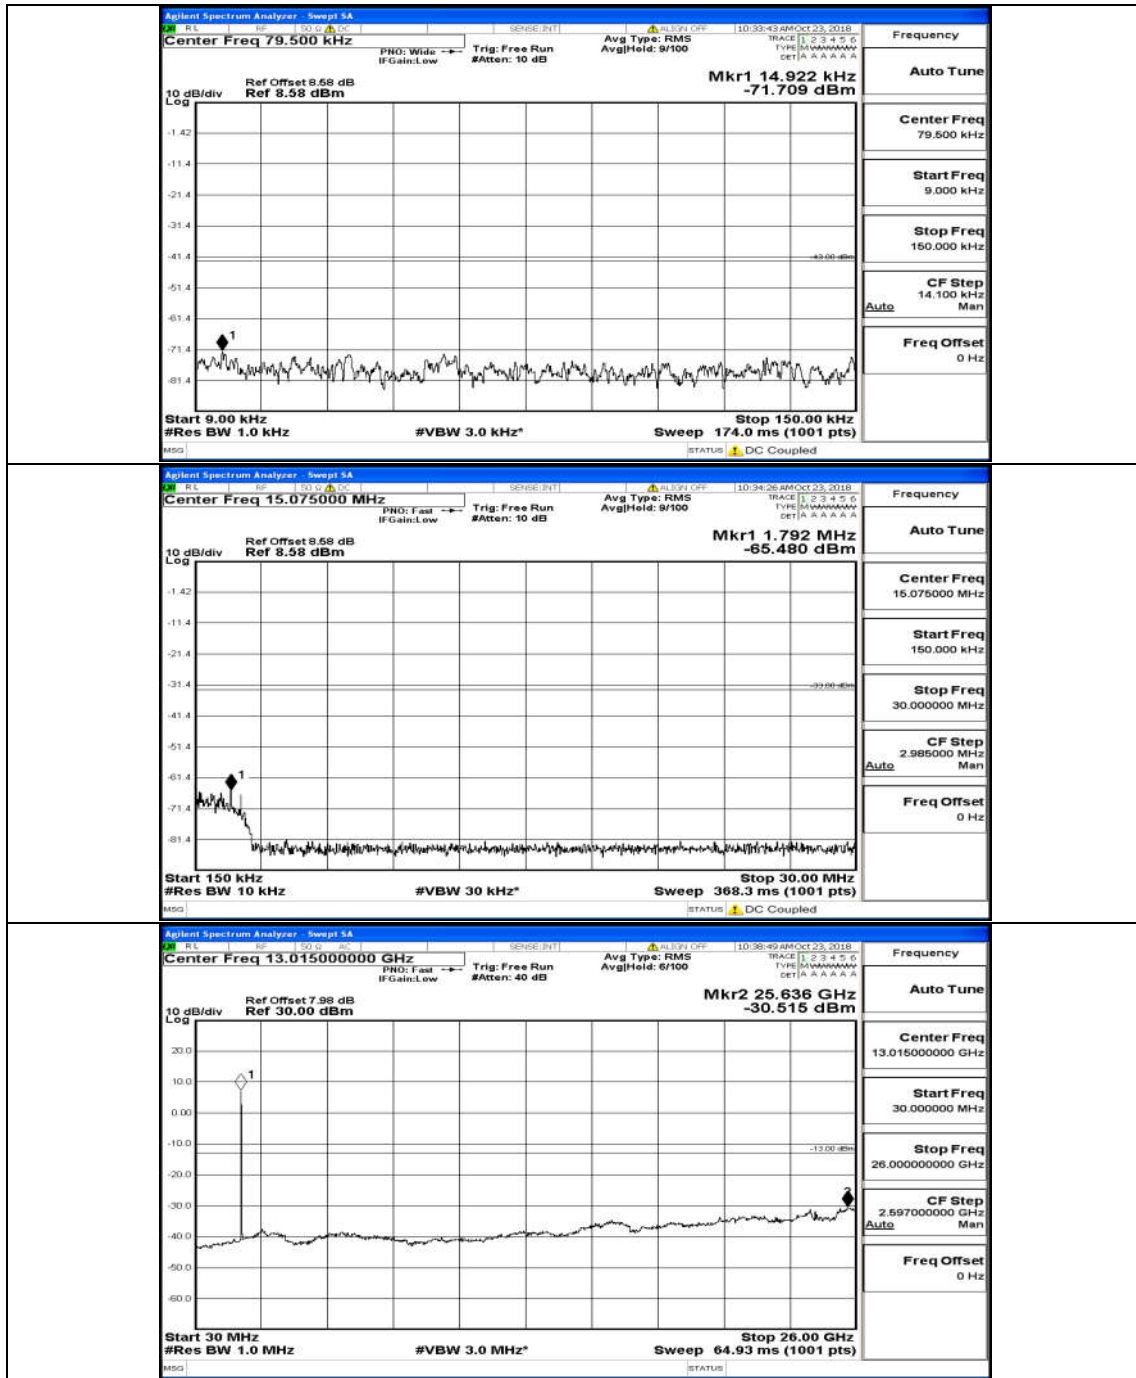

Channel Bandwidth: 3 MHz

(Channel Bandwidth: 3 MHz)_LCH_QPSK_15RB#0