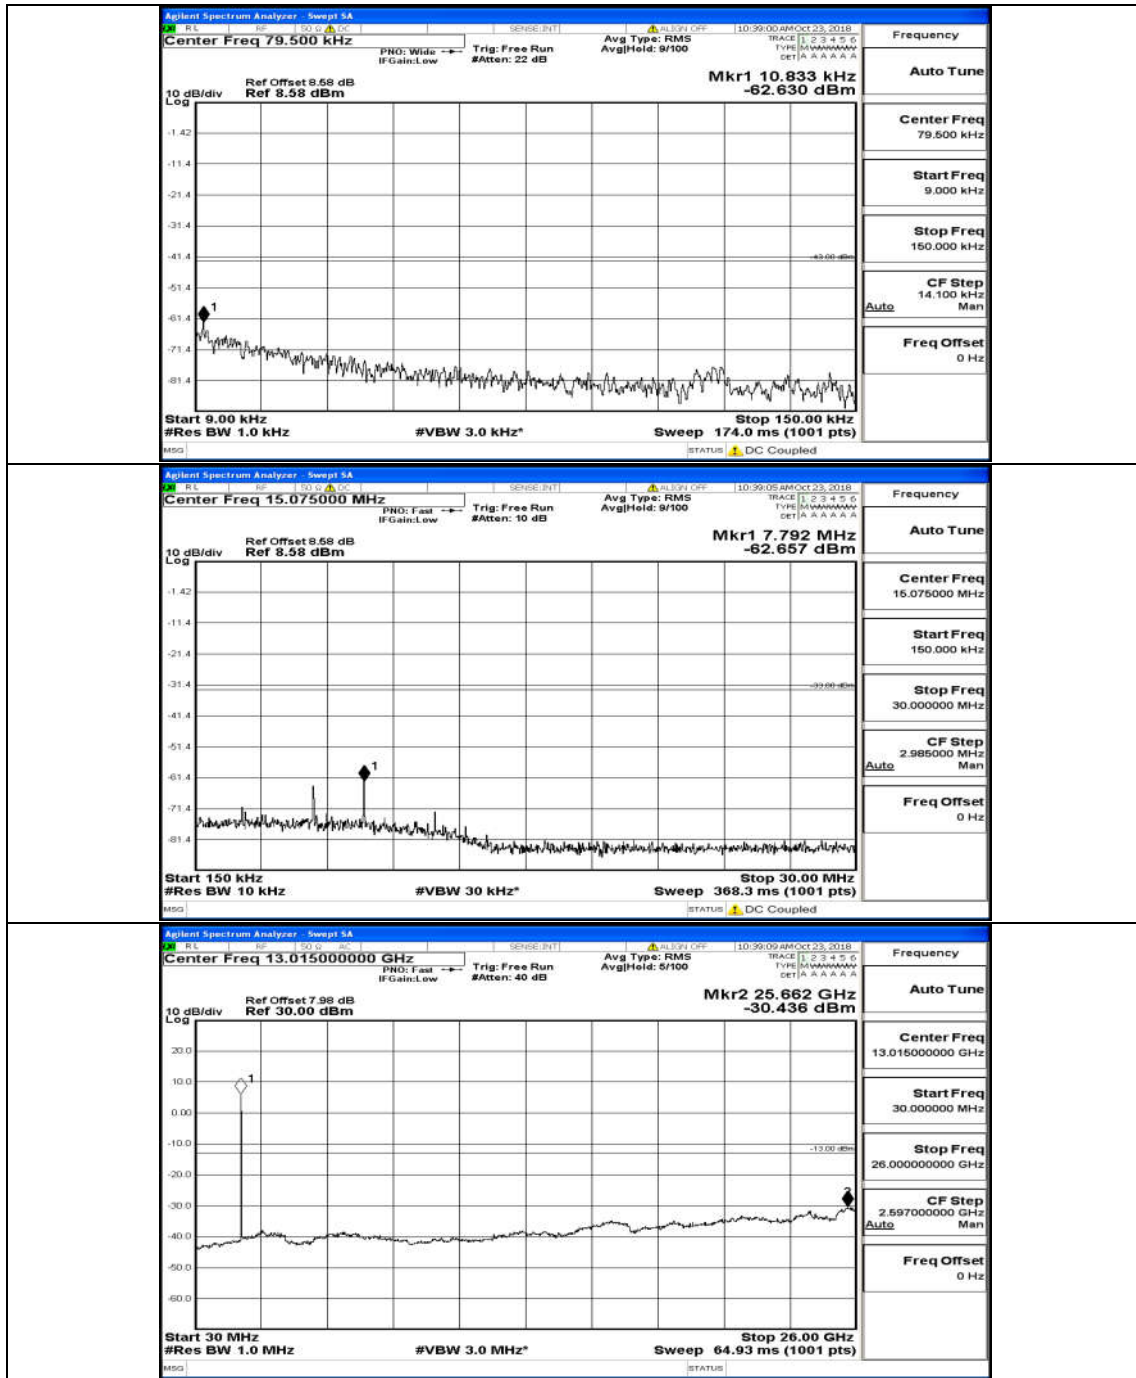

Channel Bandwidth: 15 MHz

(Channel Bandwidth:15 MHz)_LCH_QPSK_75RB#0

(Channel Bandwidth:15 MHz)_MCH_QPSK_75RB#0

(Channel Bandwidth:15 MHz)_HCH_QPSK_75RB#0

(Channel Bandwidth:15 MHz)_LCH_16QAM_75RB#0

(Channel Bandwidth: 15 MHz)_MCH_16QAM_75RB#0