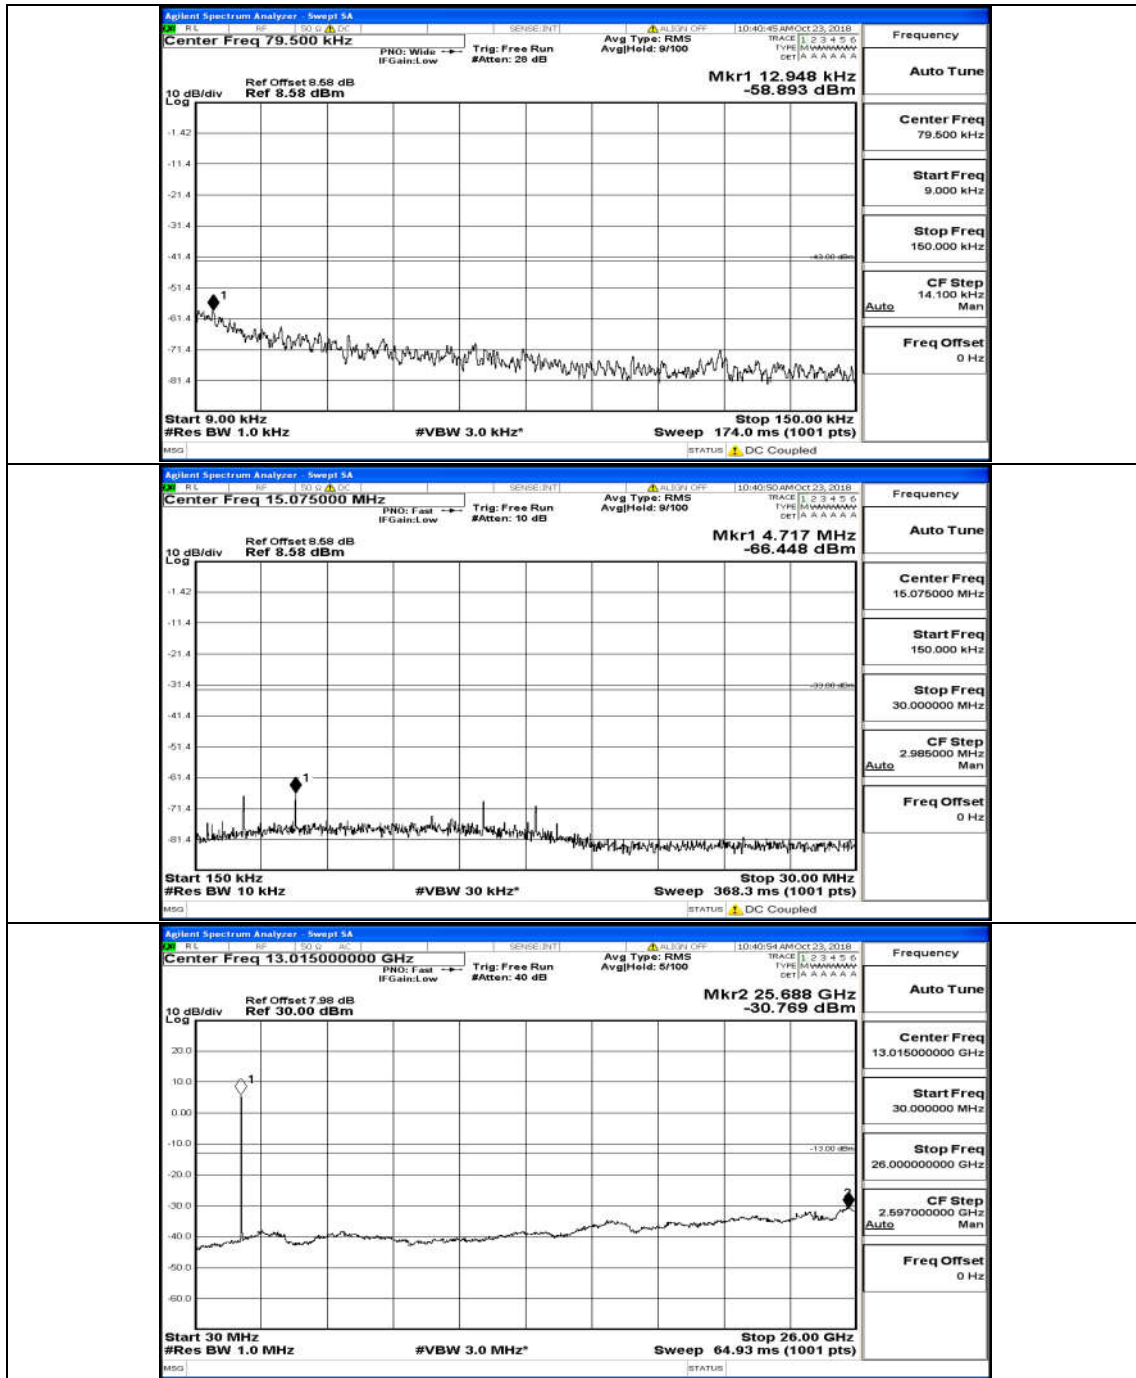

(Channel Bandwidth:20 MHz)_MCH_QPSK_100RB#0