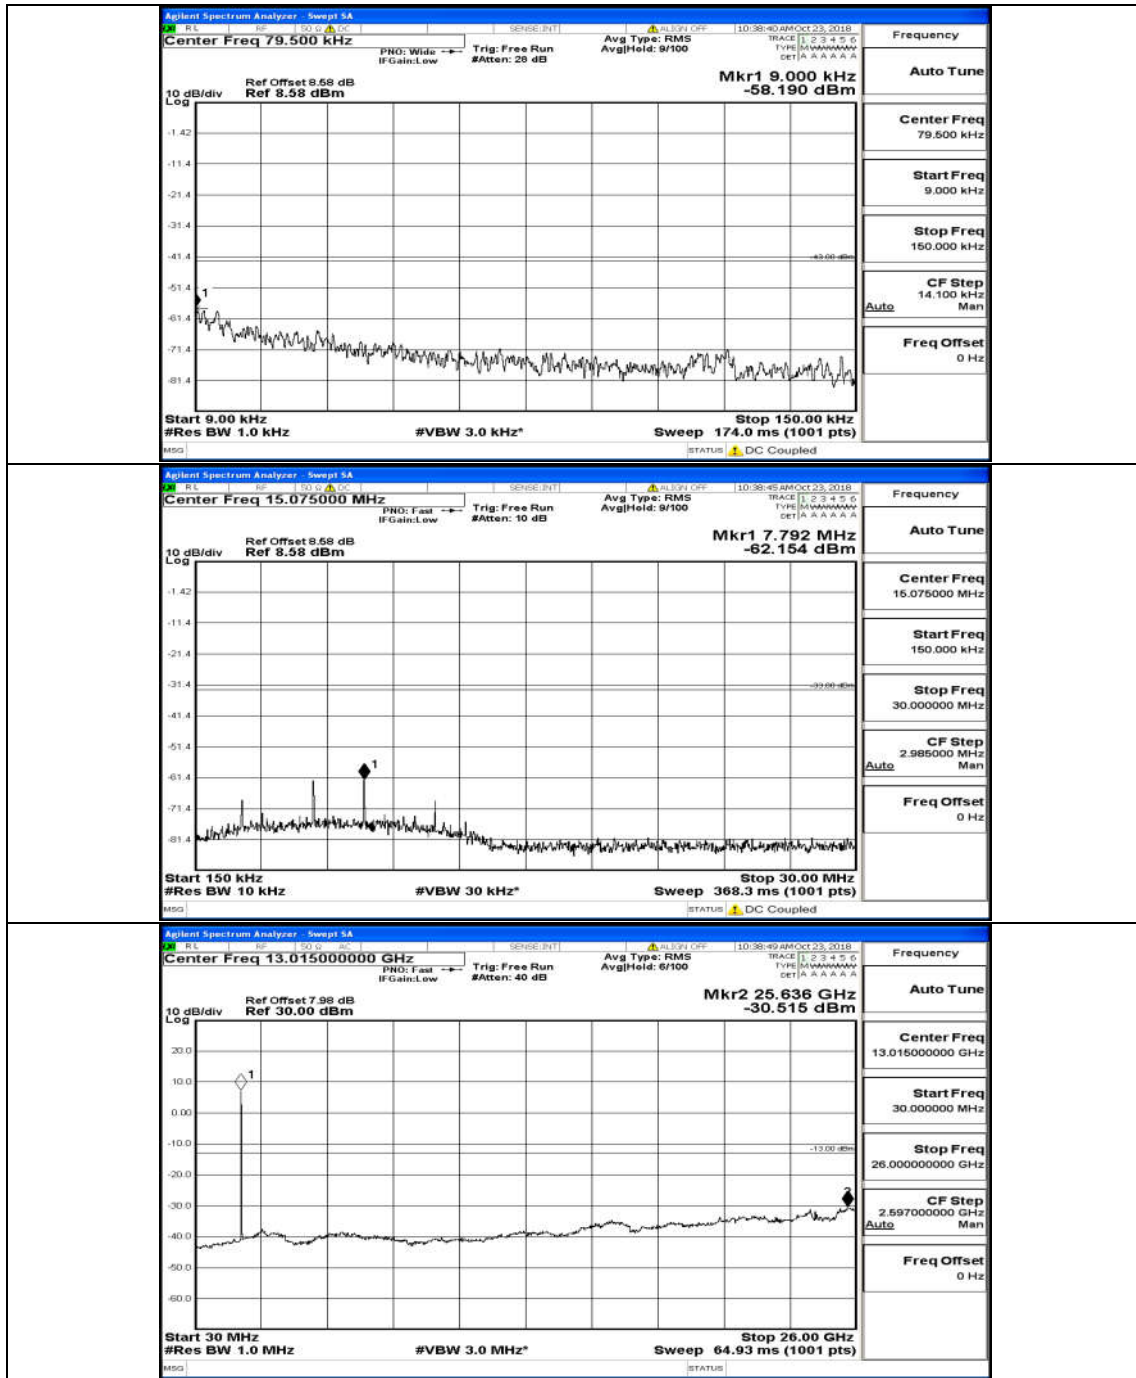

(Channel Bandwidth:15 MHz)_MCH_QPSK_75RB#0