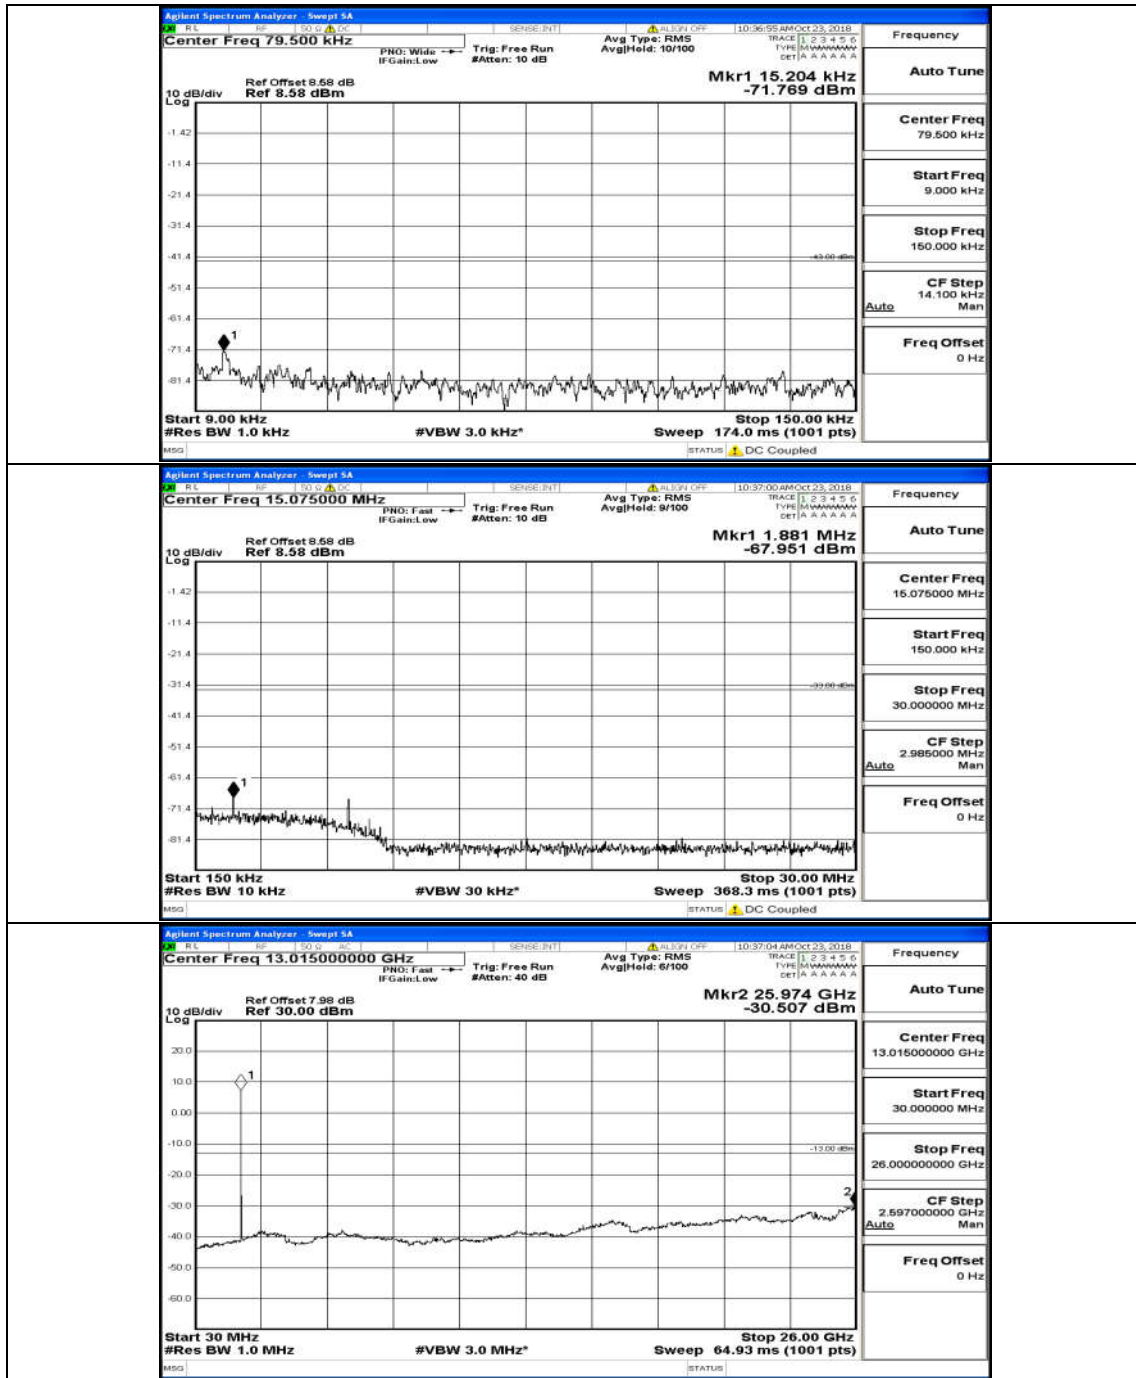

Channel Bandwidth: 10 MHz_MCH_16QAM_50RB#0