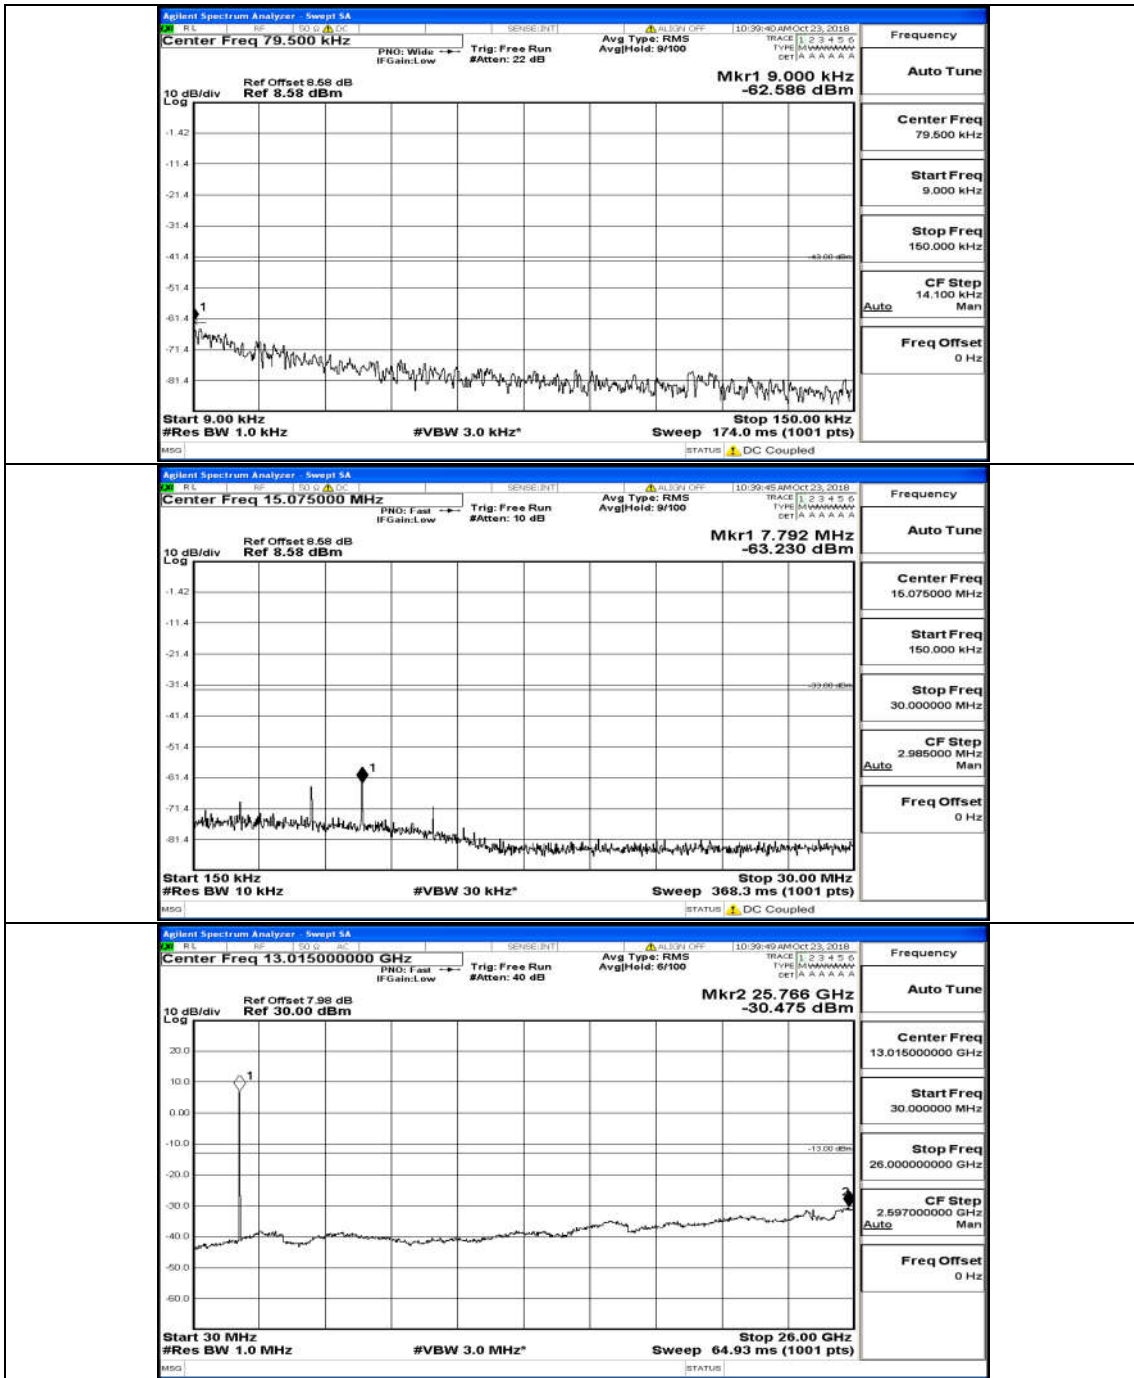

Channel Bandwidth: 15 MHz

(Channel Bandwidth:15 MHz)_LCH_QPSK_75RB#0

(Channel Bandwidth:15 MHz)_MCH_QPSK_75RB#0

(Channel Bandwidth:15 MHz)_HCH_QPSK_75RB#0

(Channel Bandwidth:15 MHz)_LCH_16QAM_75RB#0

(Channel Bandwidth: 15 MHz)_MCH_16QAM_75RB#0