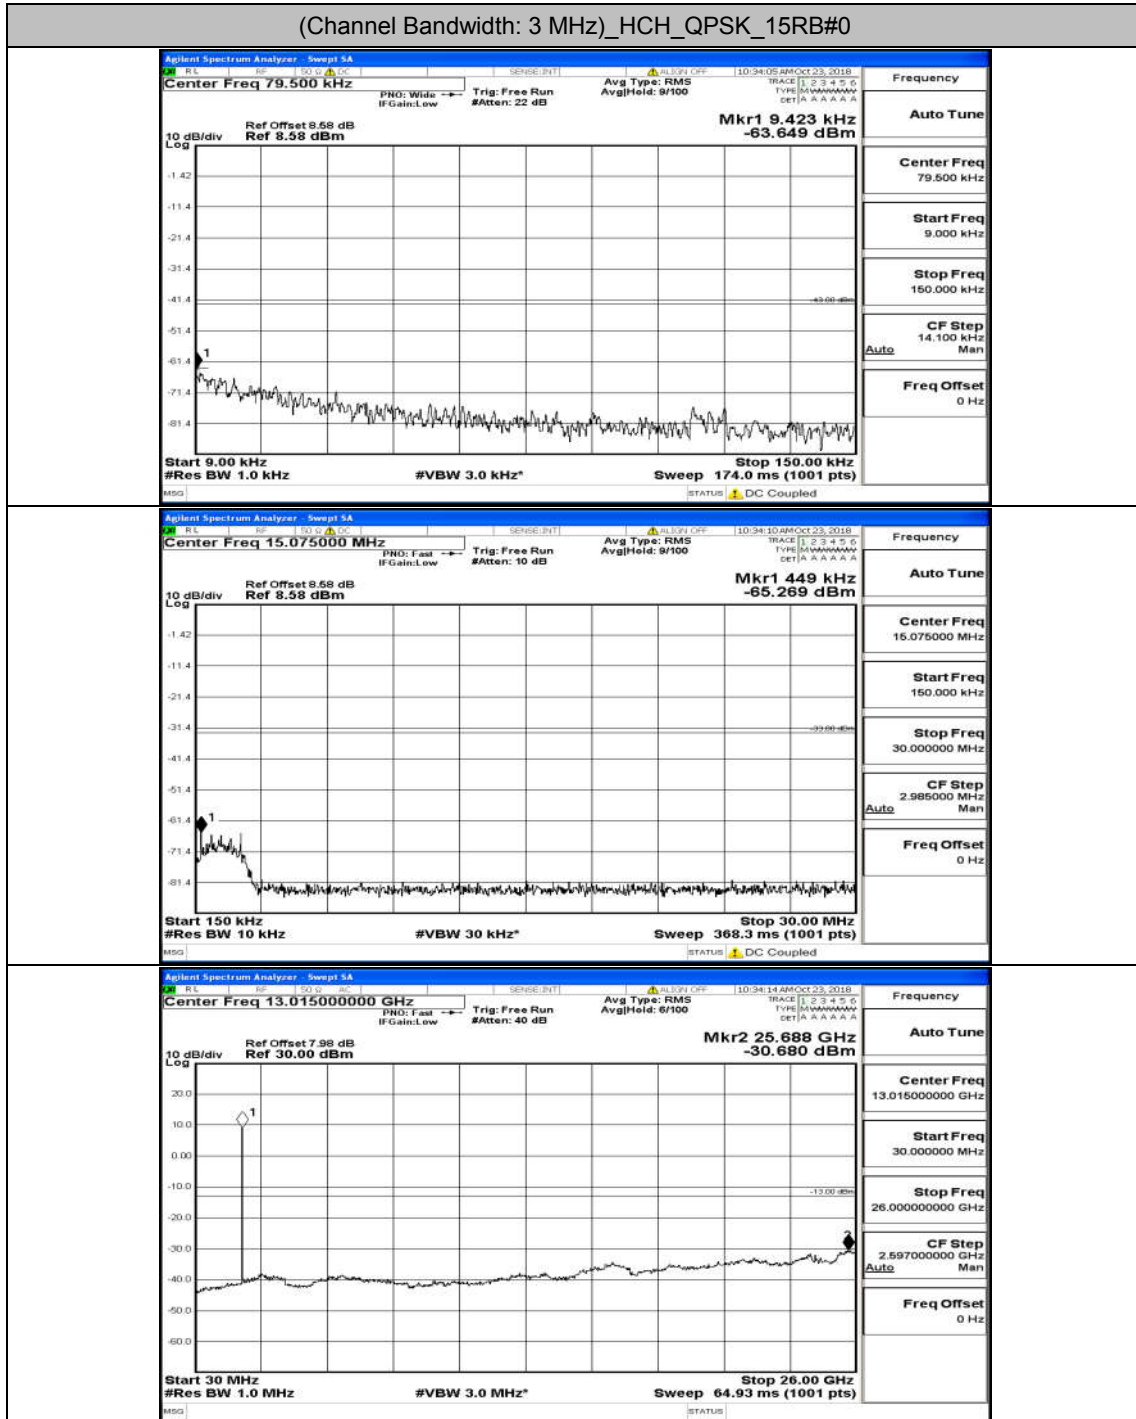

(Channel Bandwidth: 3 MHz)_HCH_QPSK_15RB#0