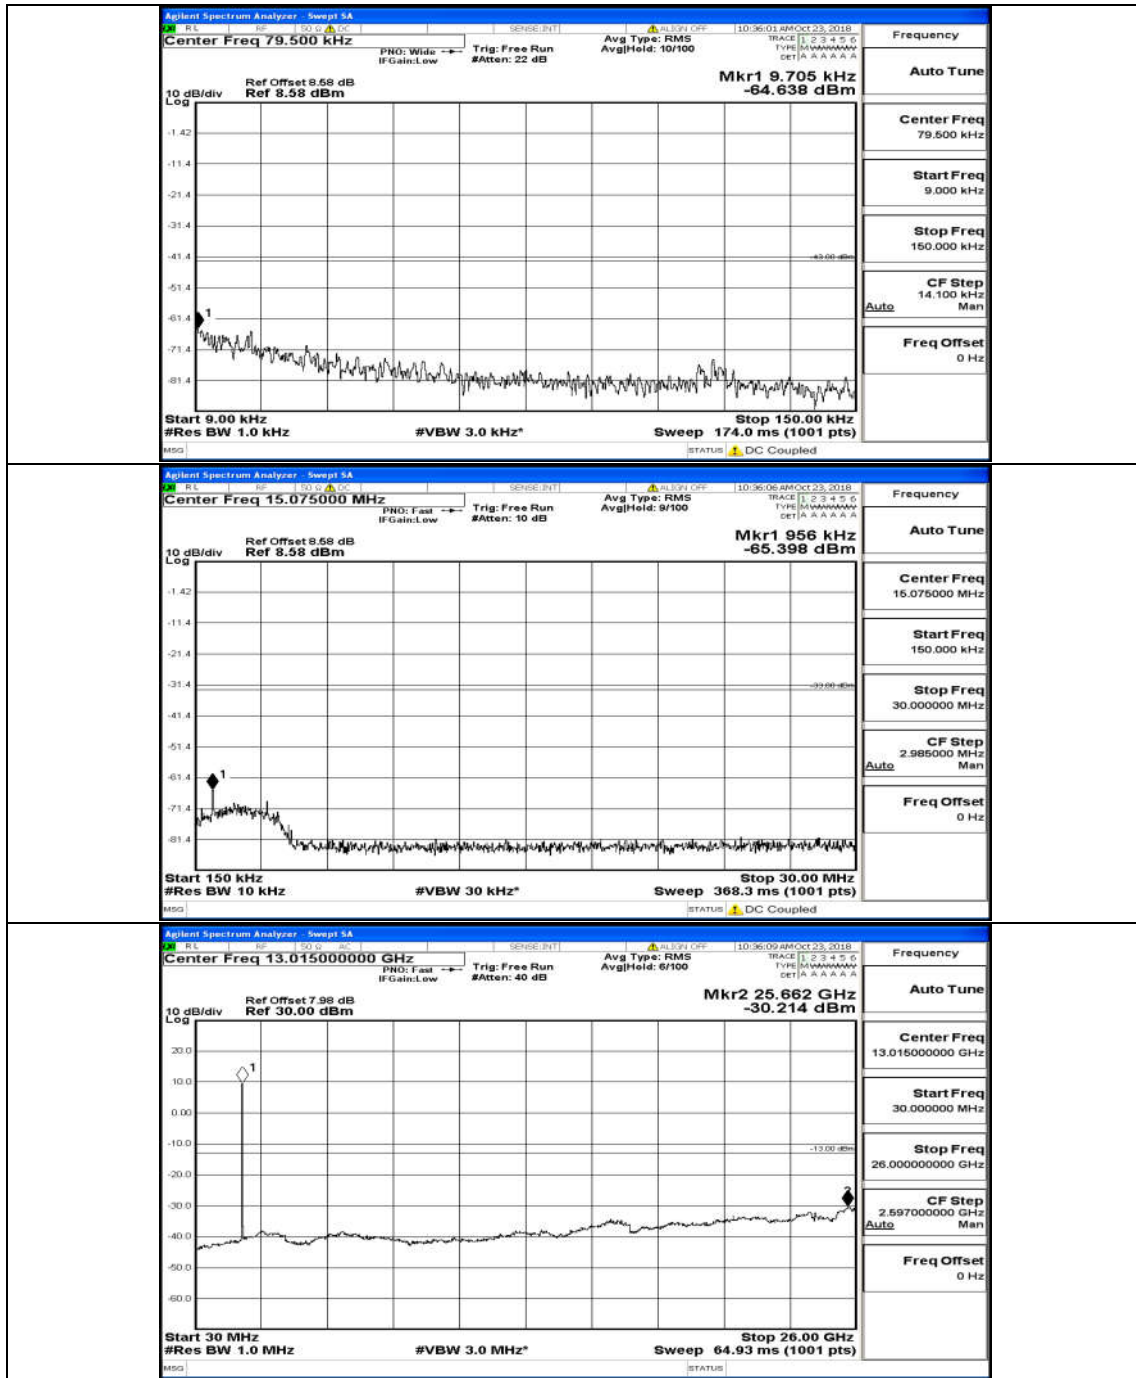

(Channel Bandwidth: 5 MHz)_LCH_16QAM_25RB#0