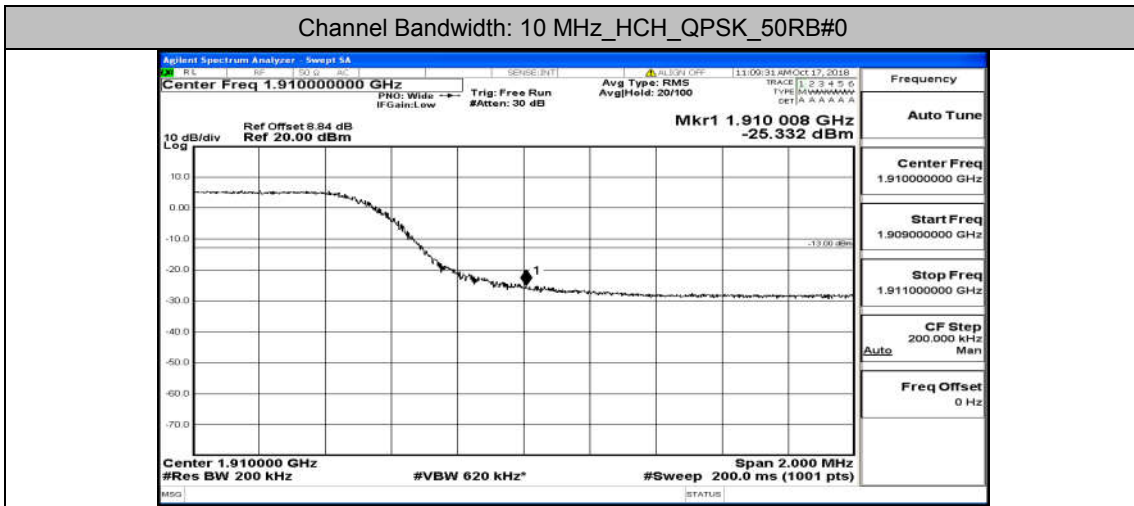

(Channel Bandwidth: 5 MHz)_LCH_QPSK_25RB#0

(Channel Bandwidth: 5 MHz)_HCH_QPSK_25RB#0

(Channel Bandwidth: 5 MHz)_LCH_16QAM_25RB#0

(Channel Bandwidth: 5 MHz)_HCH_16QAM_25RB#0

Channel Bandwidth: 10 MHz

Channel Bandwidth: 15 MHz