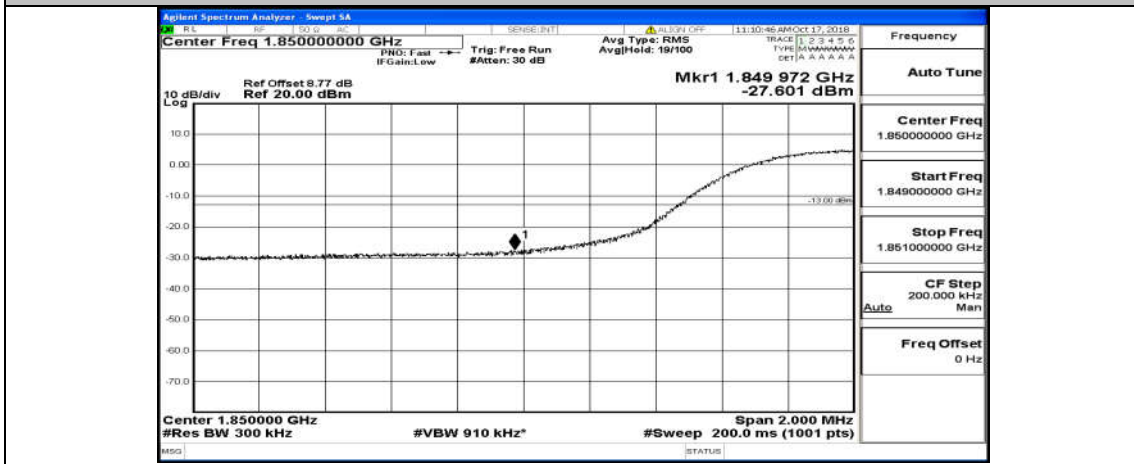

(Channel Bandwidth:15 MHz)_LCH_16QAM_75RB#0