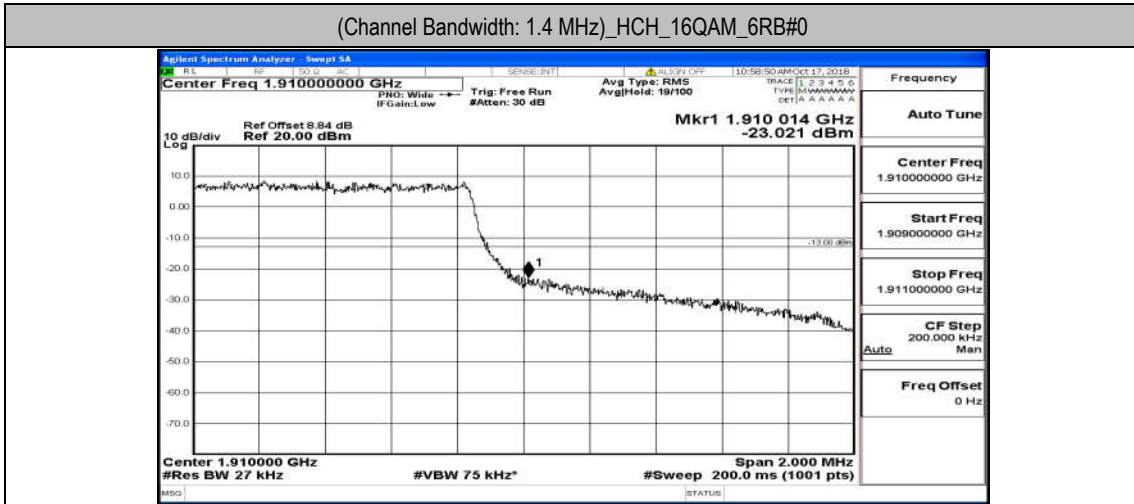

Appendix A.4: Band Edge

Test Graphs

Channel Bandwidth: 1.4 MHz

(Channel Bandwidth: 1.4 MHz)_LCH_QPSK_6RB#0

(Channel Bandwidth: 1.4 MHz)_HCH_QPSK_6RB#0

(Channel Bandwidth: 1.4 MHz)_LCH_16QAM_6RB#0

(Channel Bandwidth: 1.4 MHz)_HCH_16QAM_6RB#0

Channel Bandwidth: 3 MHz

(Channel Bandwidth: 3 MHz)_LCH_QPSK_15RB#0

(Channel Bandwidth: 3 MHz)_HCH_QPSK_15RB#0

(Channel Bandwidth: 3 MHz)_LCH_16QAM_15RB#0

(Channel Bandwidth: 3 MHz)_HCH_16QAM_15RB#0

Channel Bandwidth: 5 MHz