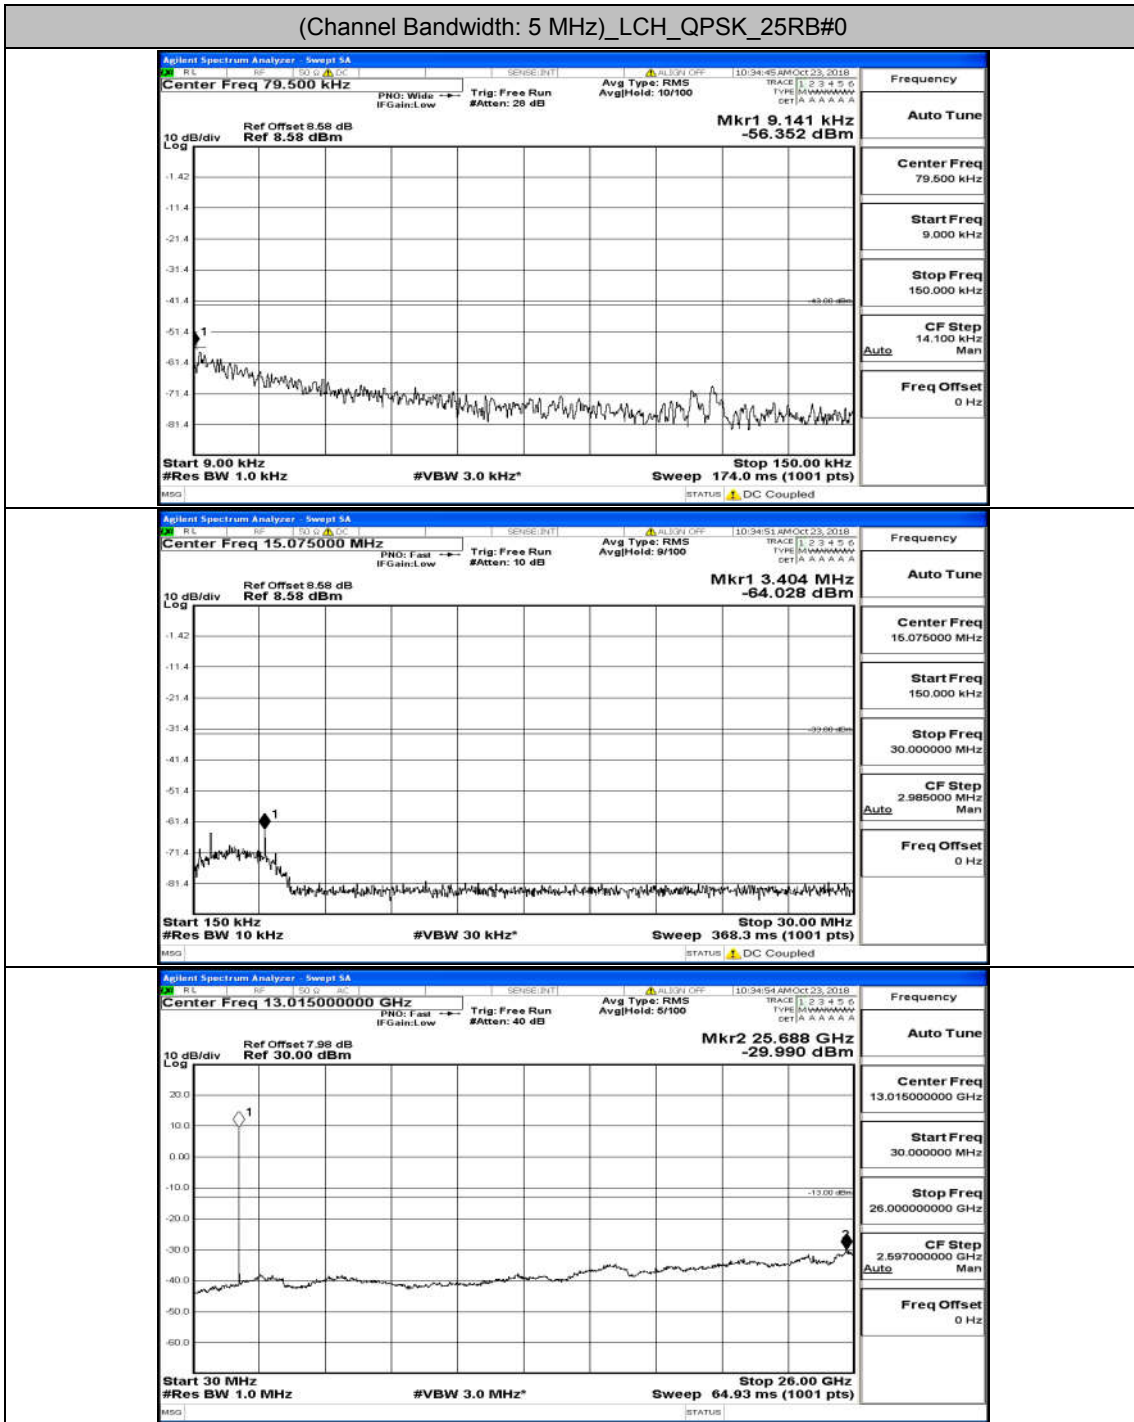

(Channel Bandwidth: 3 MHz)_HCH_QPSK_15RB#0

(Channel Bandwidth: 3 MHz)_LCH_16QAM_15RB#0

(Channel Bandwidth: 3 MHz)_MCH_16QAM_15RB#0

(Channel Bandwidth: 3 MHz)_HCH_16QAM_15RB#0

Channel Bandwidth: 5 MHz

(Channel Bandwidth: 5 MHz)_MCH_QPSK_25RB#0