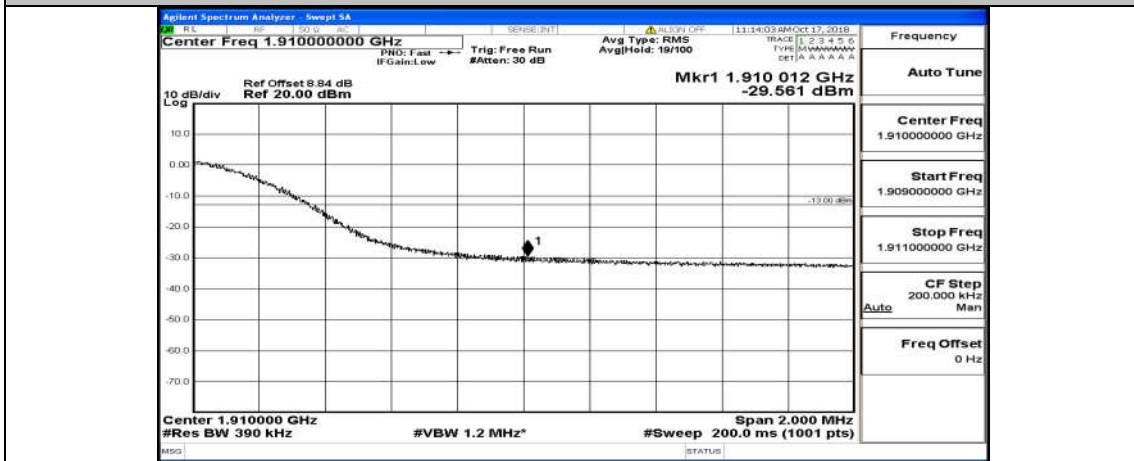

(Channel Bandwidth:20 MHz)_HCH_16QAM_100RB#0