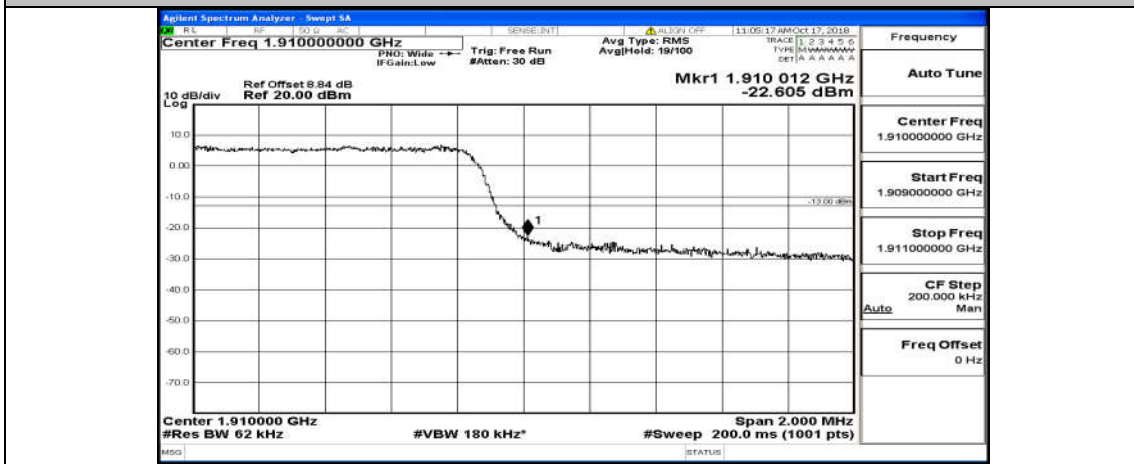

Channel Bandwidth: 3 MHz

(Channel Bandwidth: 3 MHz)_LCH_QPSK_15RB#0

(Channel Bandwidth: 3 MHz)_HCH_QPSK_15RB#0

(Channel Bandwidth: 3 MHz)_LCH_16QAM_15RB#0

(Channel Bandwidth: 3 MHz)_HCH_16QAM_15RB#0

Channel Bandwidth: 5 MHz

(Channel Bandwidth: 5 MHz)_LCH_QPSK_25RB#0

(Channel Bandwidth: 5 MHz)_HCH_QPSK_25RB#0

(Channel Bandwidth: 5 MHz)_LCH_16QAM_25RB#0

(Channel Bandwidth: 5 MHz)_HCH_16QAM_25RB#0

Channel Bandwidth: 10 MHz

Channel Bandwidth: 15 MHz