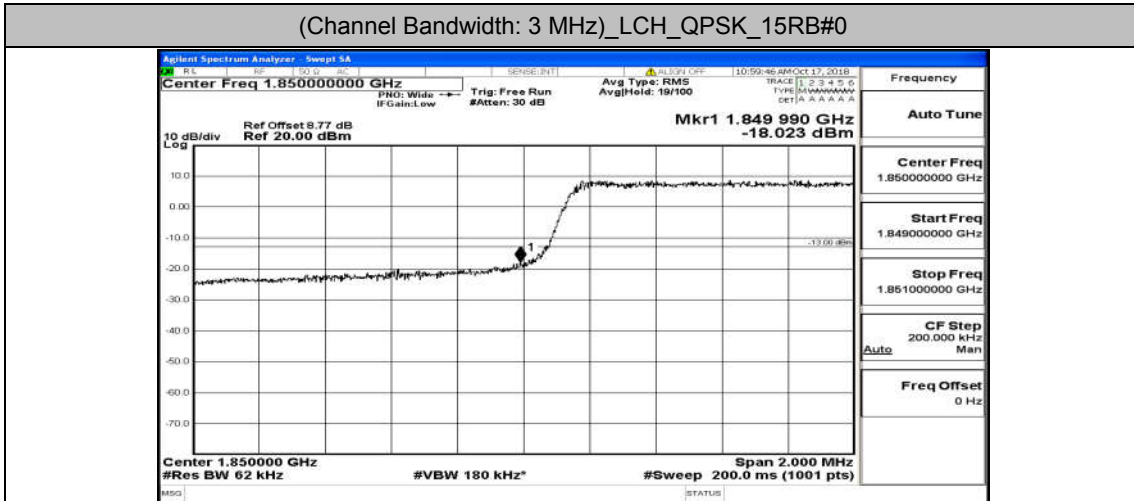

Appendix A.4: Band Edge

Test Graphs

Channel Bandwidth: 1.4 MHz

(Channel Bandwidth: 1.4 MHz)_LCH_QPSK_6RB#0

(Channel Bandwidth: 1.4 MHz)_HCH_QPSK_6RB#0

(Channel Bandwidth: 1.4 MHz)_LCH_16QAM_6RB#0

(Channel Bandwidth: 1.4 MHz)_HCH_16QAM_6RB#0

Channel Bandwidth: 3 MHz

(Channel Bandwidth: 3 MHz)_LCH_QPSK_15RB#0

(Channel Bandwidth: 3 MHz)_HCH_QPSK_15RB#0

(Channel Bandwidth: 3 MHz)_LCH_16QAM_15RB#0

(Channel Bandwidth: 3 MHz)_HCH_16QAM_15RB#0

Channel Bandwidth: 5 MHz