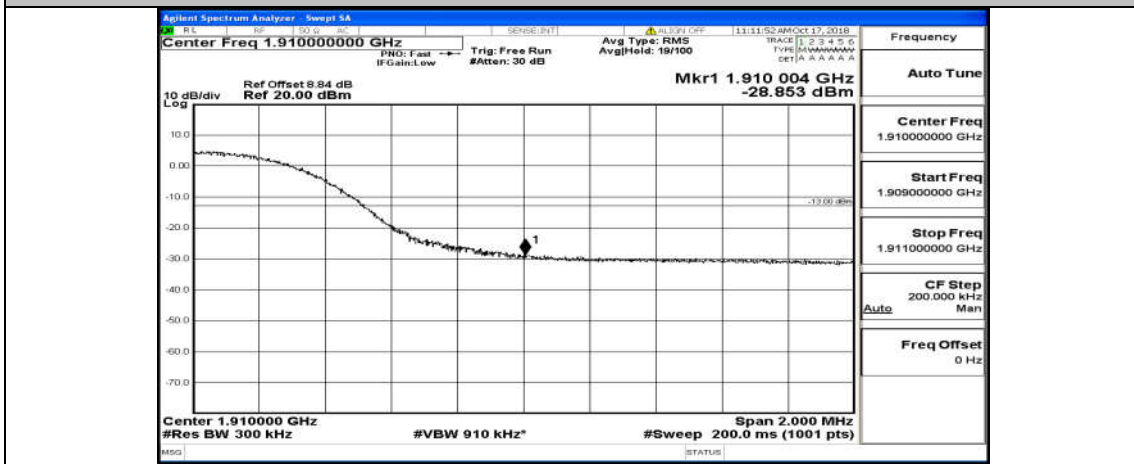

(Channel Bandwidth:15 MHz)_HCH_16QAM_75RB#0