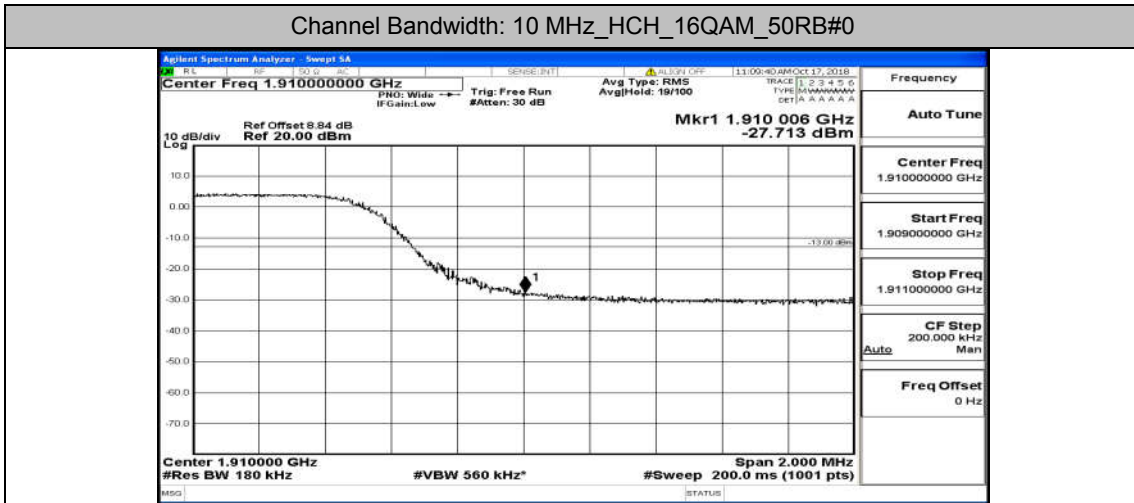

(Channel Bandwidth: 5 MHz)_LCH_QPSK_25RB#0

(Channel Bandwidth: 5 MHz)_HCH_QPSK_25RB#0

(Channel Bandwidth: 5 MHz)_LCH_16QAM_25RB#0

(Channel Bandwidth: 5 MHz)_HCH_16QAM_25RB#0

Channel Bandwidth: 10 MHz

Channel Bandwidth: 15 MHz

(Channel Bandwidth:15 MHz)_LCH_16QAM_75RB#0

(Channel Bandwidth:15 MHz)_HCH_16QAM_75RB#0

Channel Bandwidth: 20 MHz

(Channel Bandwidth:20 MHz)_LCH_QPSK_100RB#0

(Channel Bandwidth:20 MHz)_HCH_QPSK_100RB#0

(Channel Bandwidth:20 MHz)_LCH_16QAM_100RB#0