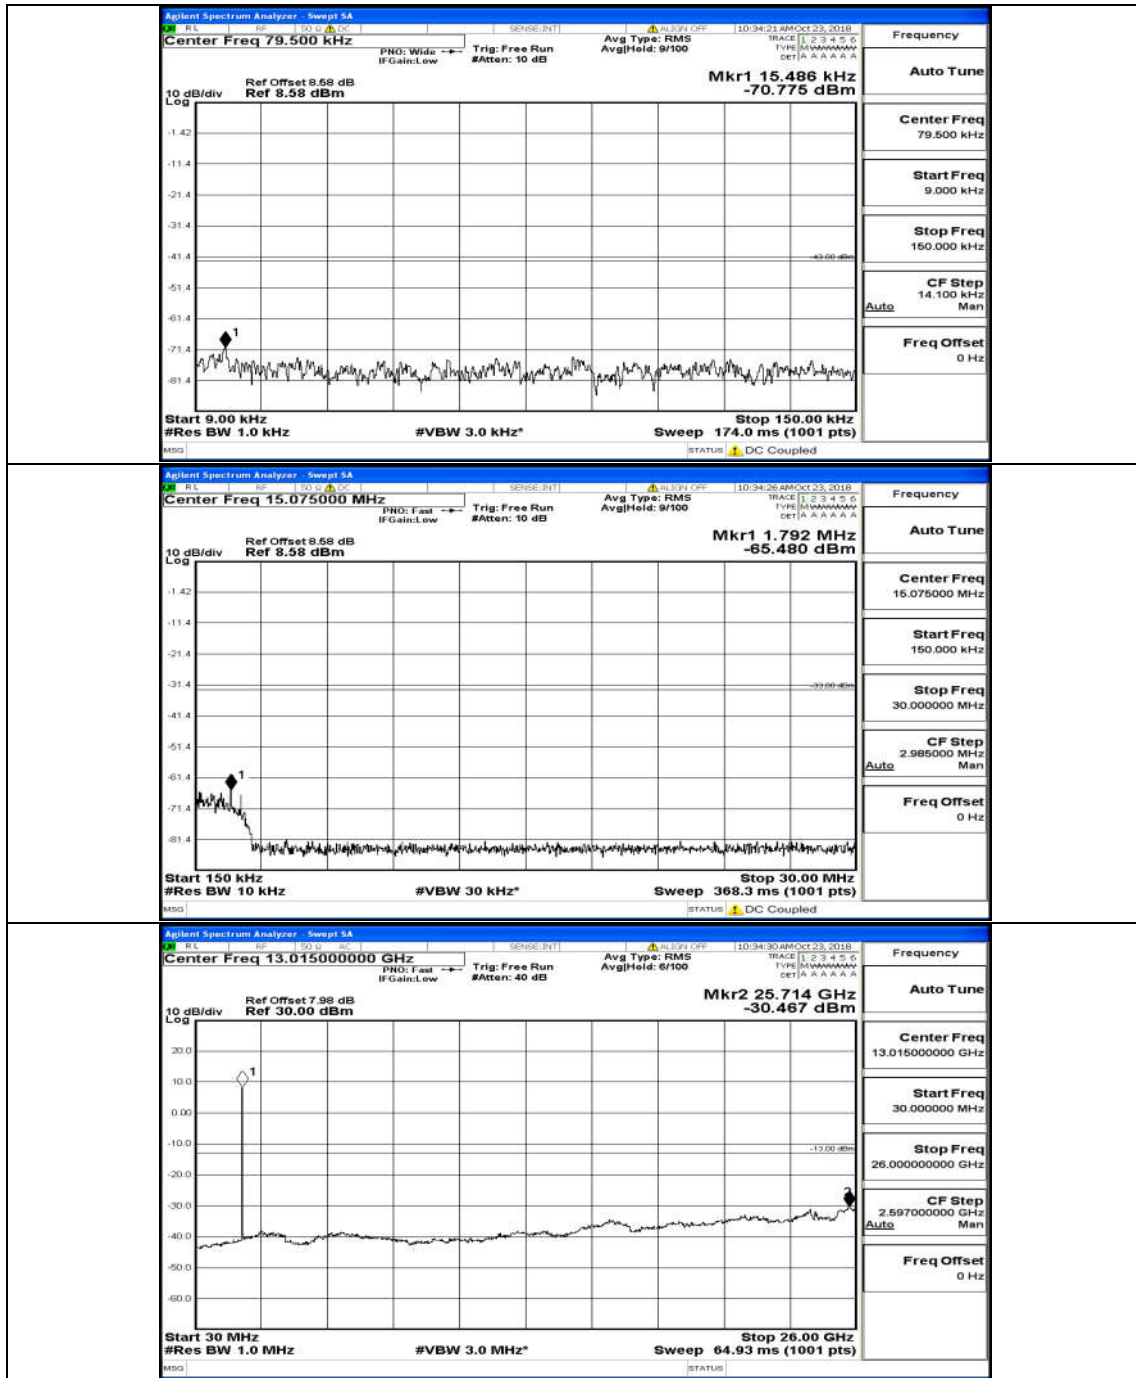

(Channel Bandwidth: 3 MHz)_HCH_QPSK_15RB#0

(Channel Bandwidth: 3 MHz)_LCH_16QAM_15RB#0

(Channel Bandwidth: 3 MHz)_MCH_16QAM_15RB#0

(Channel Bandwidth: 3 MHz)_HCH_16QAM_15RB#0

Channel Bandwidth: 5 MHz

(Channel Bandwidth: 5 MHz)_MCH_QPSK_25RB#0