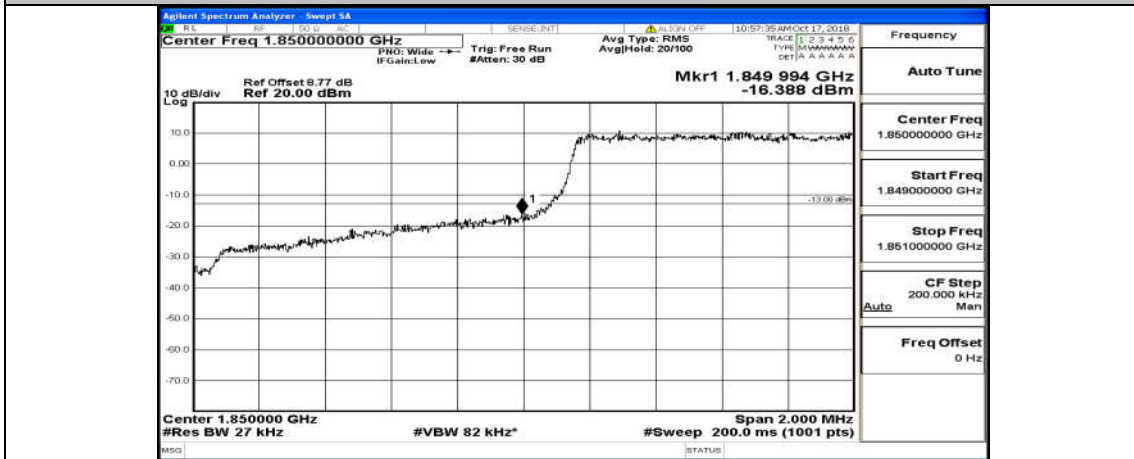

Appendix A.4: Band Edge

Test Graphs

Channel Bandwidth: 1.4 MHz

(Channel Bandwidth: 1.4 MHz)_LCH_QPSK_6RB#0

(Channel Bandwidth: 1.4 MHz)_HCH_QPSK_6RB#0

(Channel Bandwidth: 1.4 MHz)_LCH_16QAM_6RB#0

(Channel Bandwidth: 1.4 MHz)_HCH_16QAM_6RB#0

Channel Bandwidth: 3 MHz

(Channel Bandwidth: 3 MHz)_LCH_QPSK_15RB#0

(Channel Bandwidth: 3 MHz)_HCH_QPSK_15RB#0

(Channel Bandwidth: 3 MHz)_LCH_16QAM_15RB#0

(Channel Bandwidth: 3 MHz)_HCH_16QAM_15RB#0

Channel Bandwidth: 5 MHz