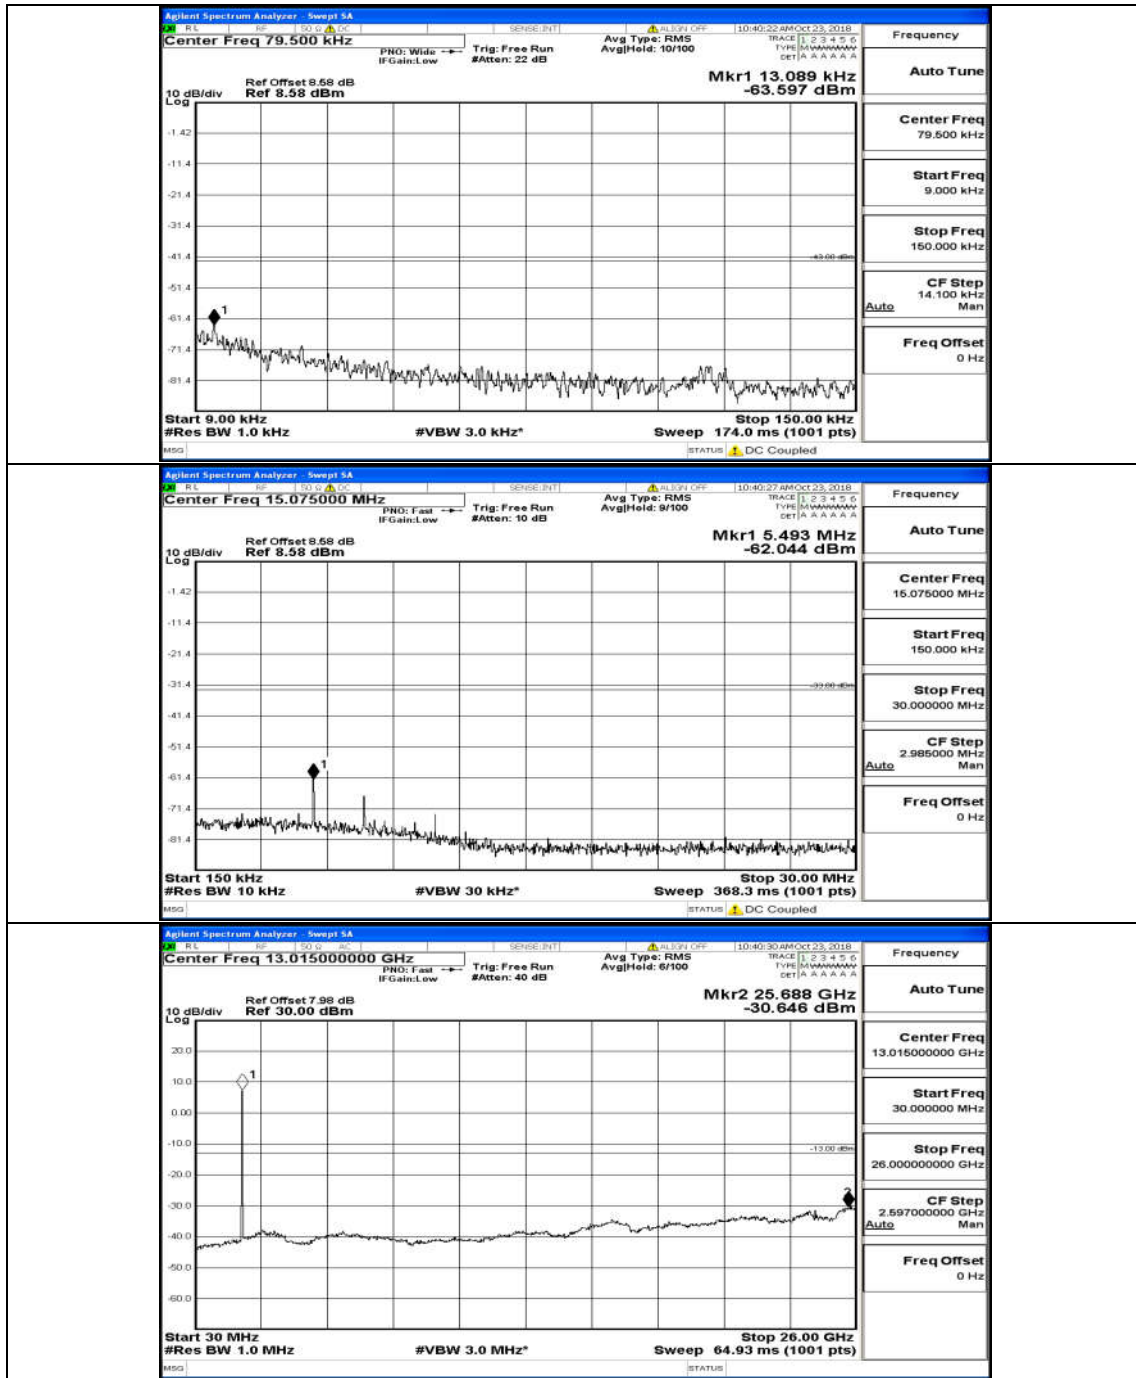

Channel Bandwidth: 20 MHz

(Channel Bandwidth:20 MHz)_LCH_QPSK_100RB#0