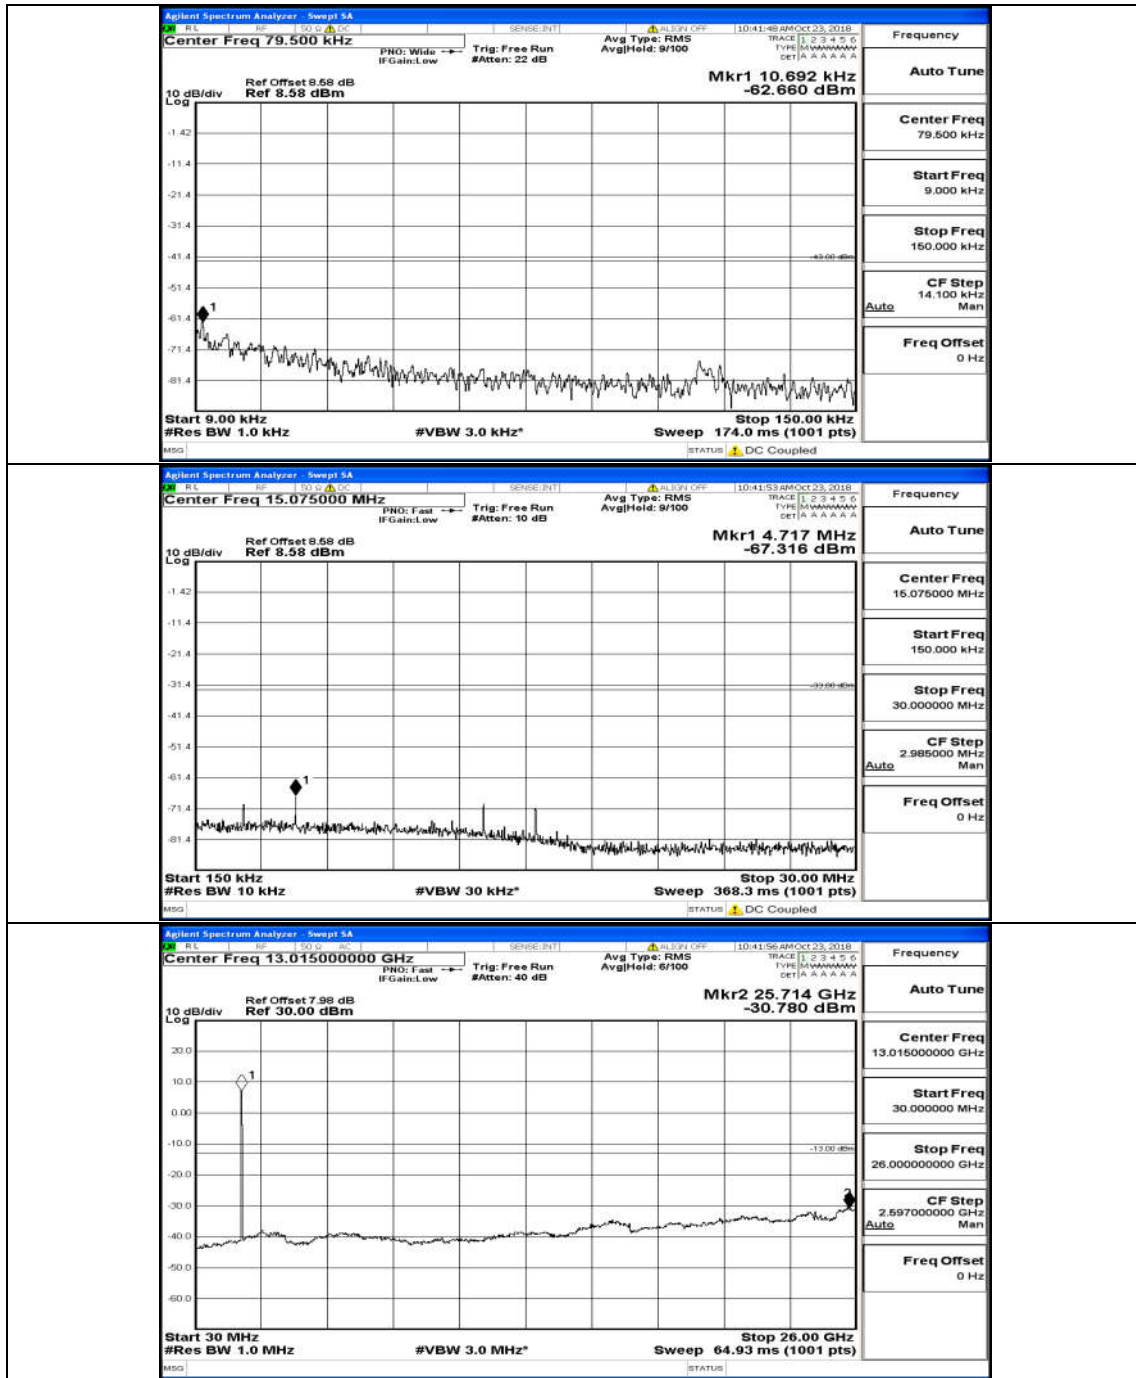

(Channel Bandwidth:20 MHz)_MCH_16QAM_100RB#0

(Channel Bandwidth:20 MHz)_HCH_16QAM_100RB#0