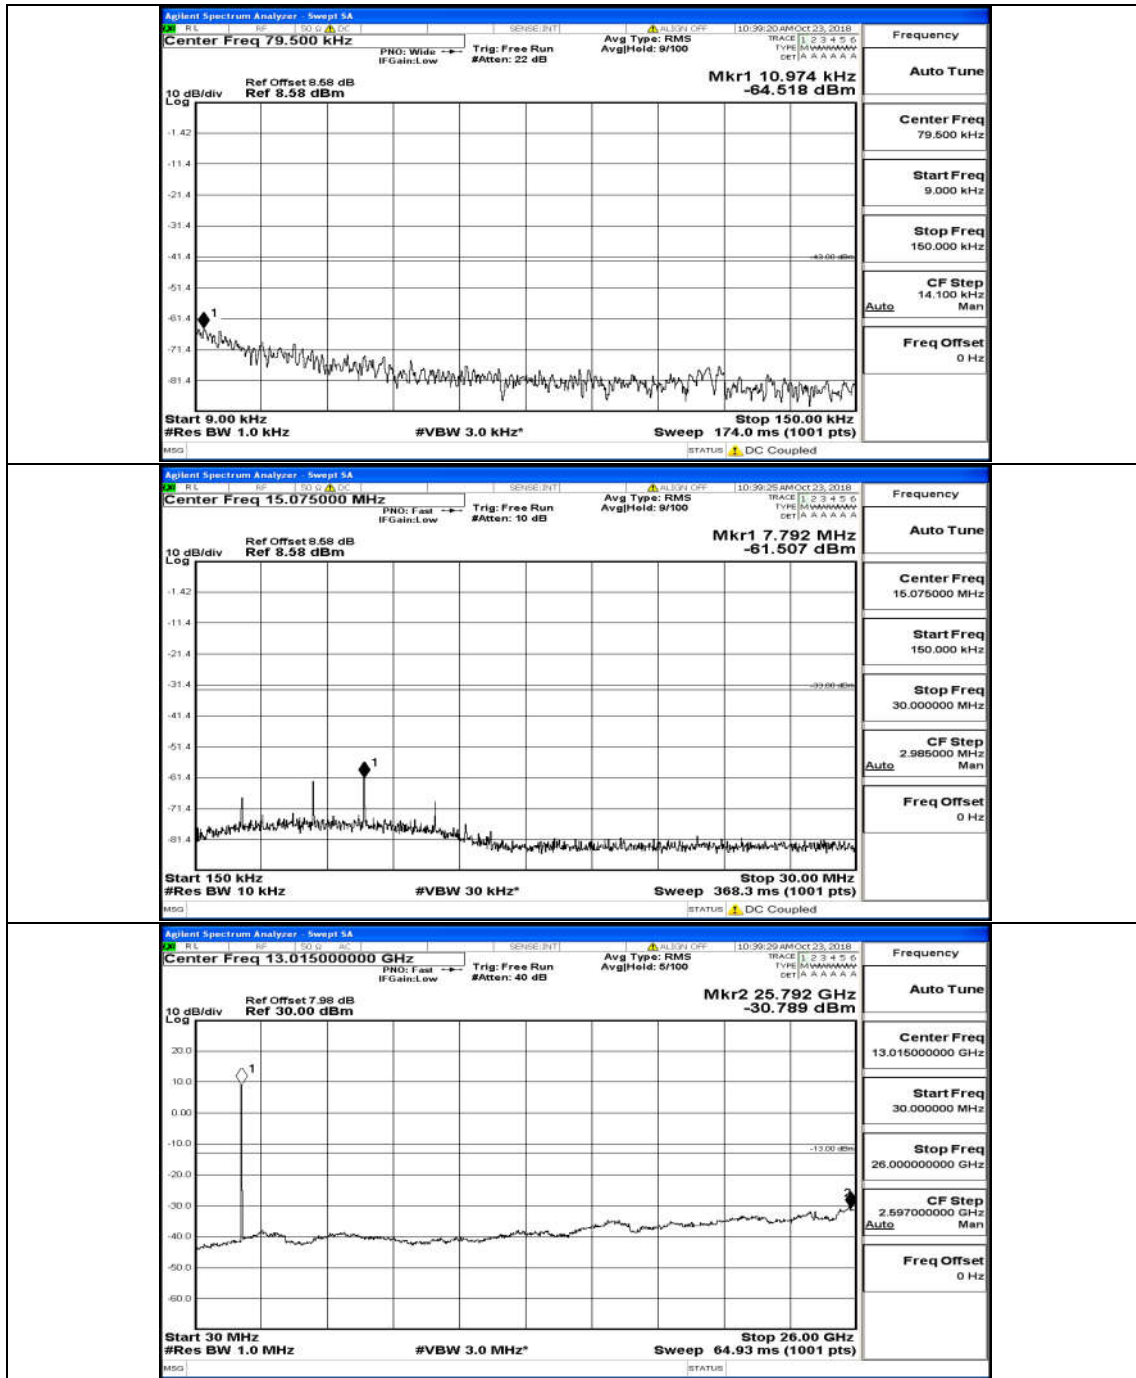

(Channel Bandwidth:15 MHz)_HCH_QPSK_75RB#0