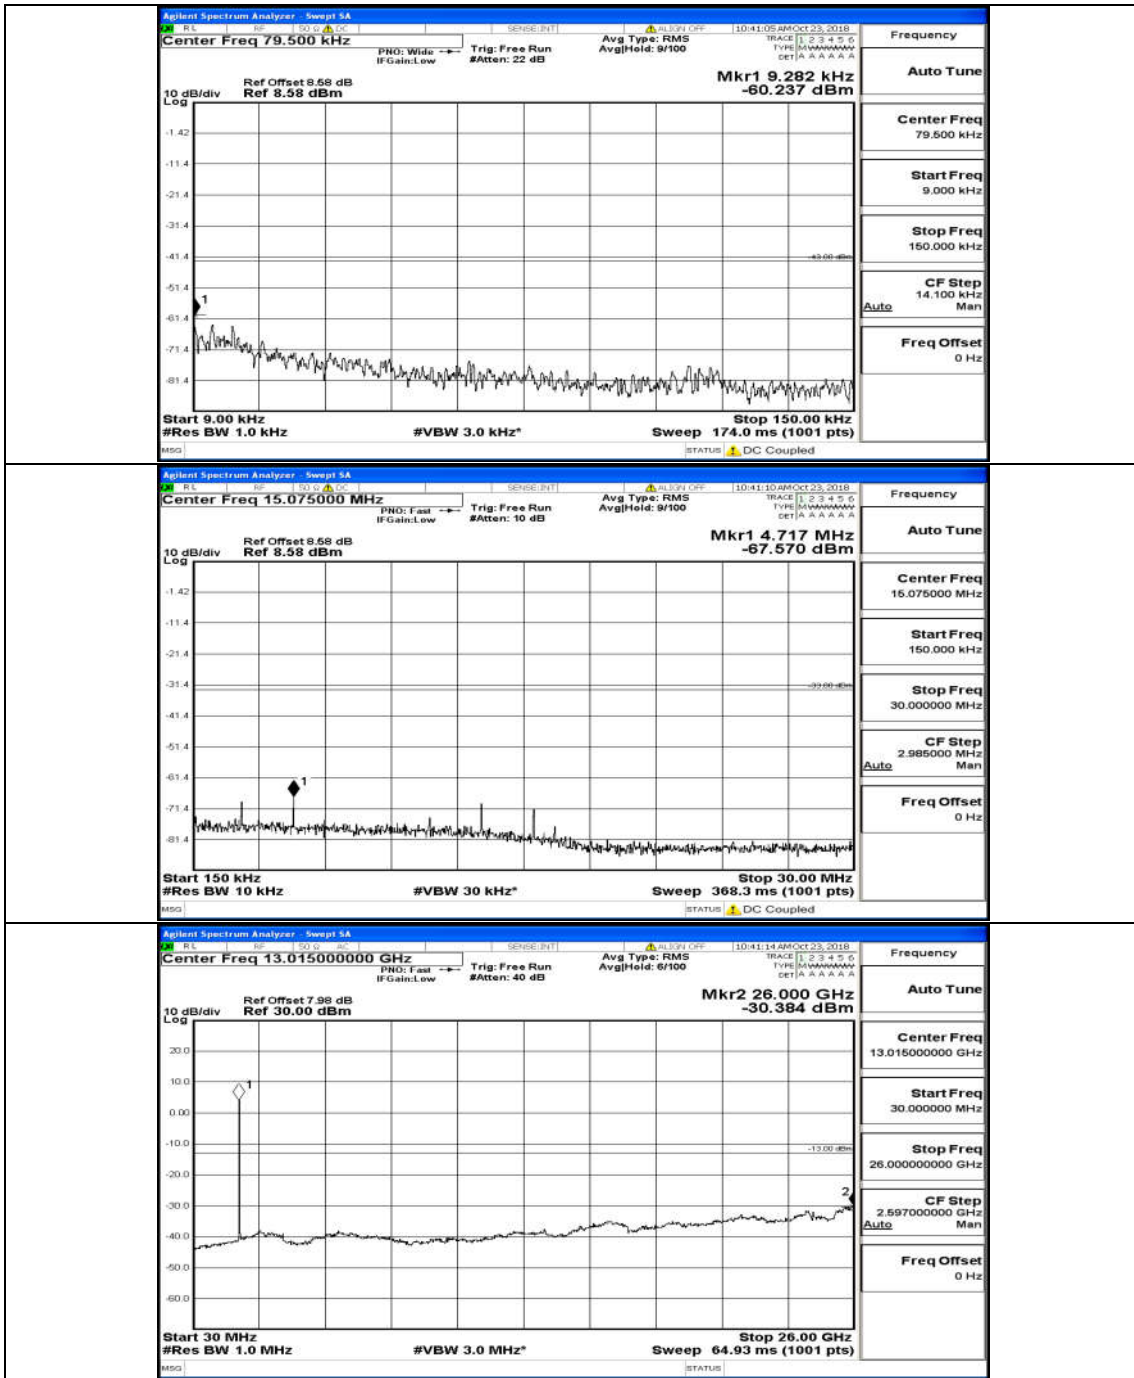

(Channel Bandwidth:15 MHz)_HCH_16QAM_75RB#0

Channel Bandwidth: 20 MHz

(Channel Bandwidth:20 MHz)_LCH_QPSK_100RB#0

(Channel Bandwidth:20 MHz)_MCH_QPSK_100RB#0

(Channel Bandwidth:20 MHz)_HCH_QPSK_100RB#0

(Channel Bandwidth:20 MHz)_LCH_16QAM_100RB#0