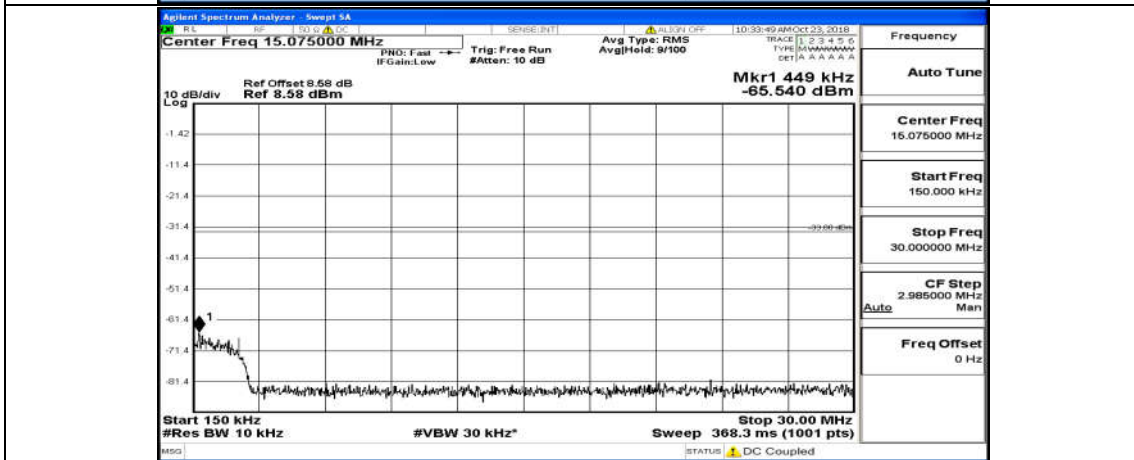

(Channel Bandwidth: 3 MHz)_MCH_16QAM_15RB#0

(Channel Bandwidth: 3 MHz)_HCH_16QAM_15RB#0