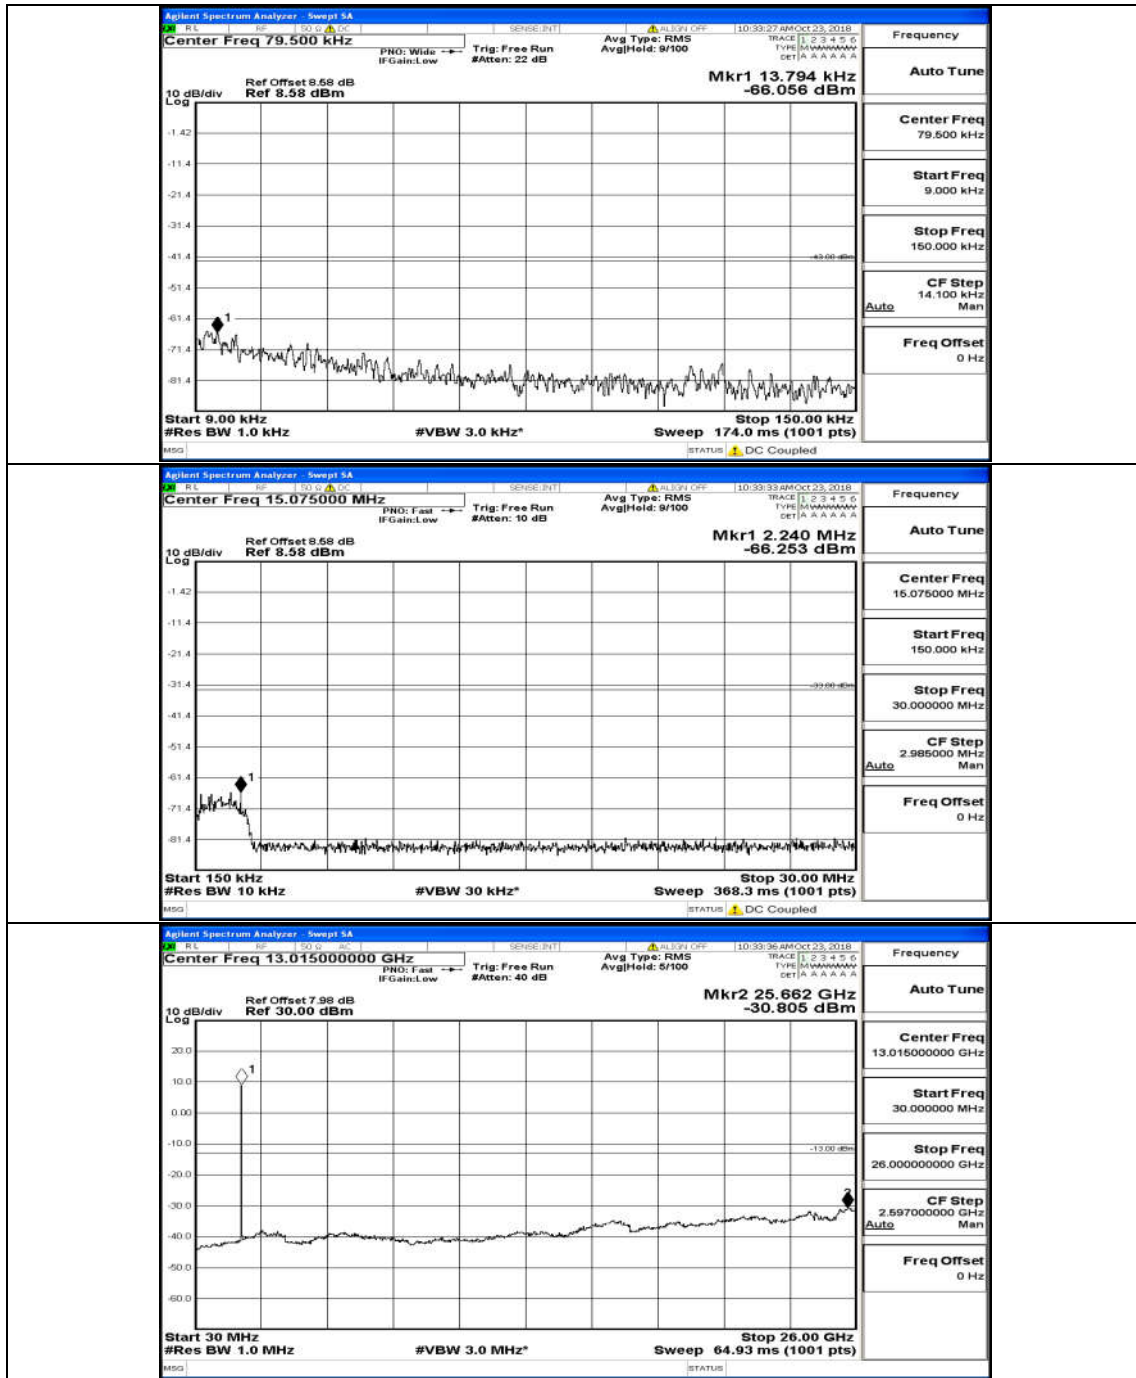

(Channel Bandwidth: 1.4 MHz)_LCH_16QAM_6RB#0

(Channel Bandwidth: 1.4 MHz)_MCH_16QAM_6RB#0

(Channel Bandwidth: 1.4 MHz)_HCH_16QAM_6RB#0

Channel Bandwidth: 3 MHz

(Channel Bandwidth: 3 MHz)_LCH_QPSK_15RB#0

(Channel Bandwidth: 3 MHz)_MCH_QPSK_15RB#0