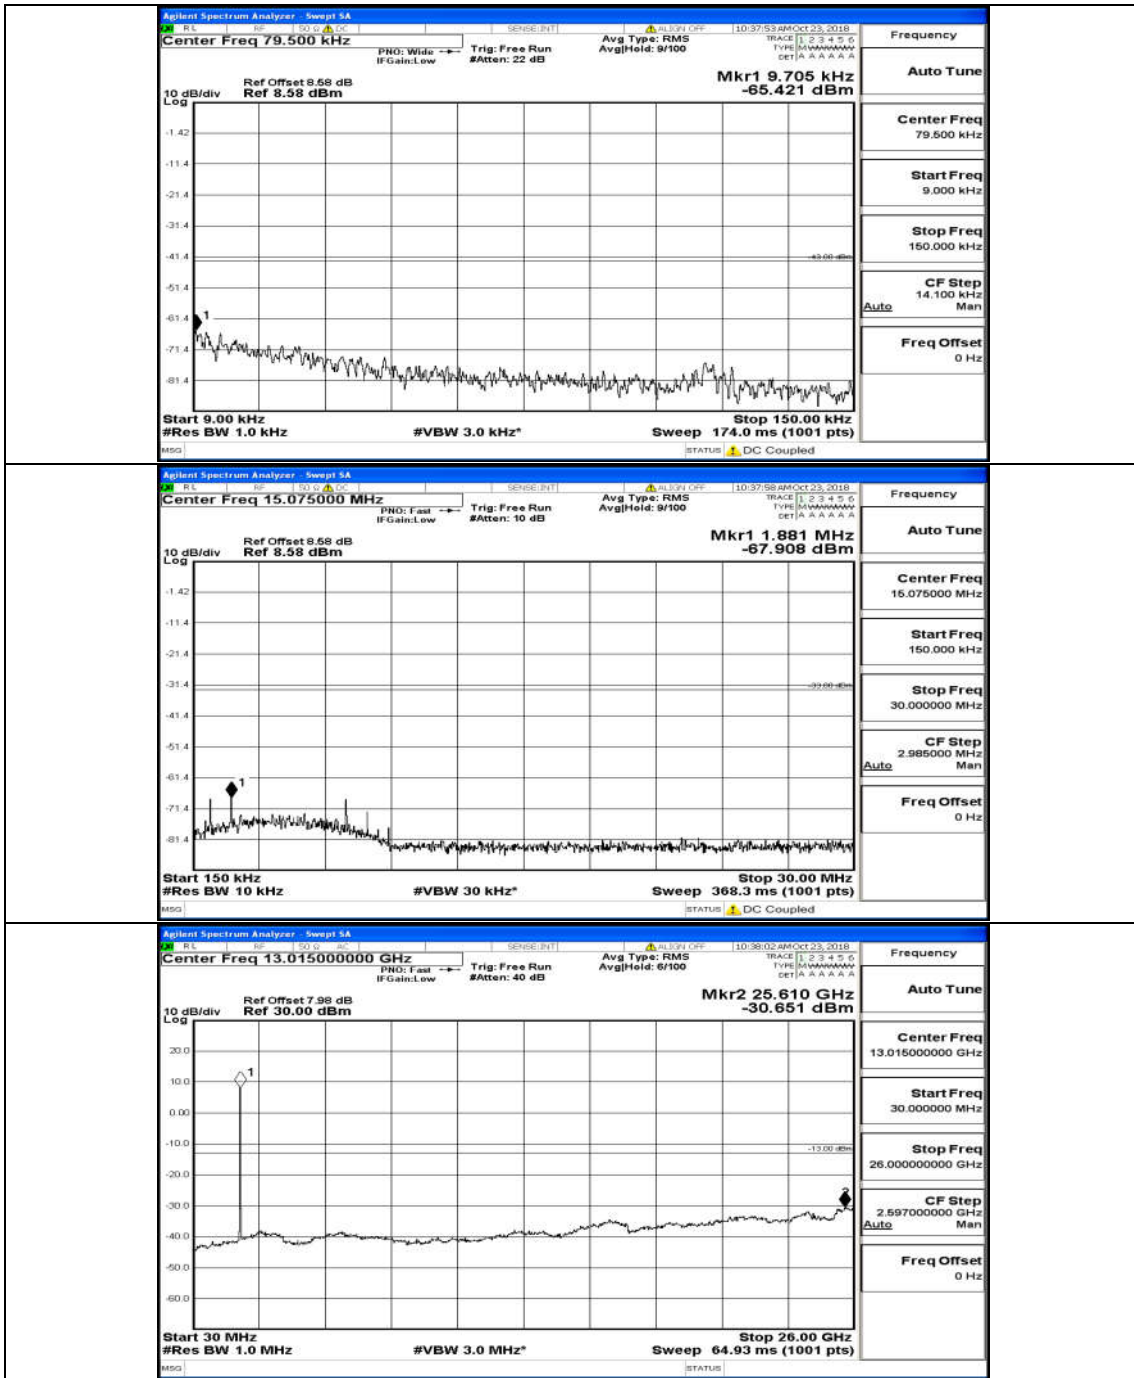

Channel Bandwidth: 10 MHz_LCH_16QAM_50RB#0