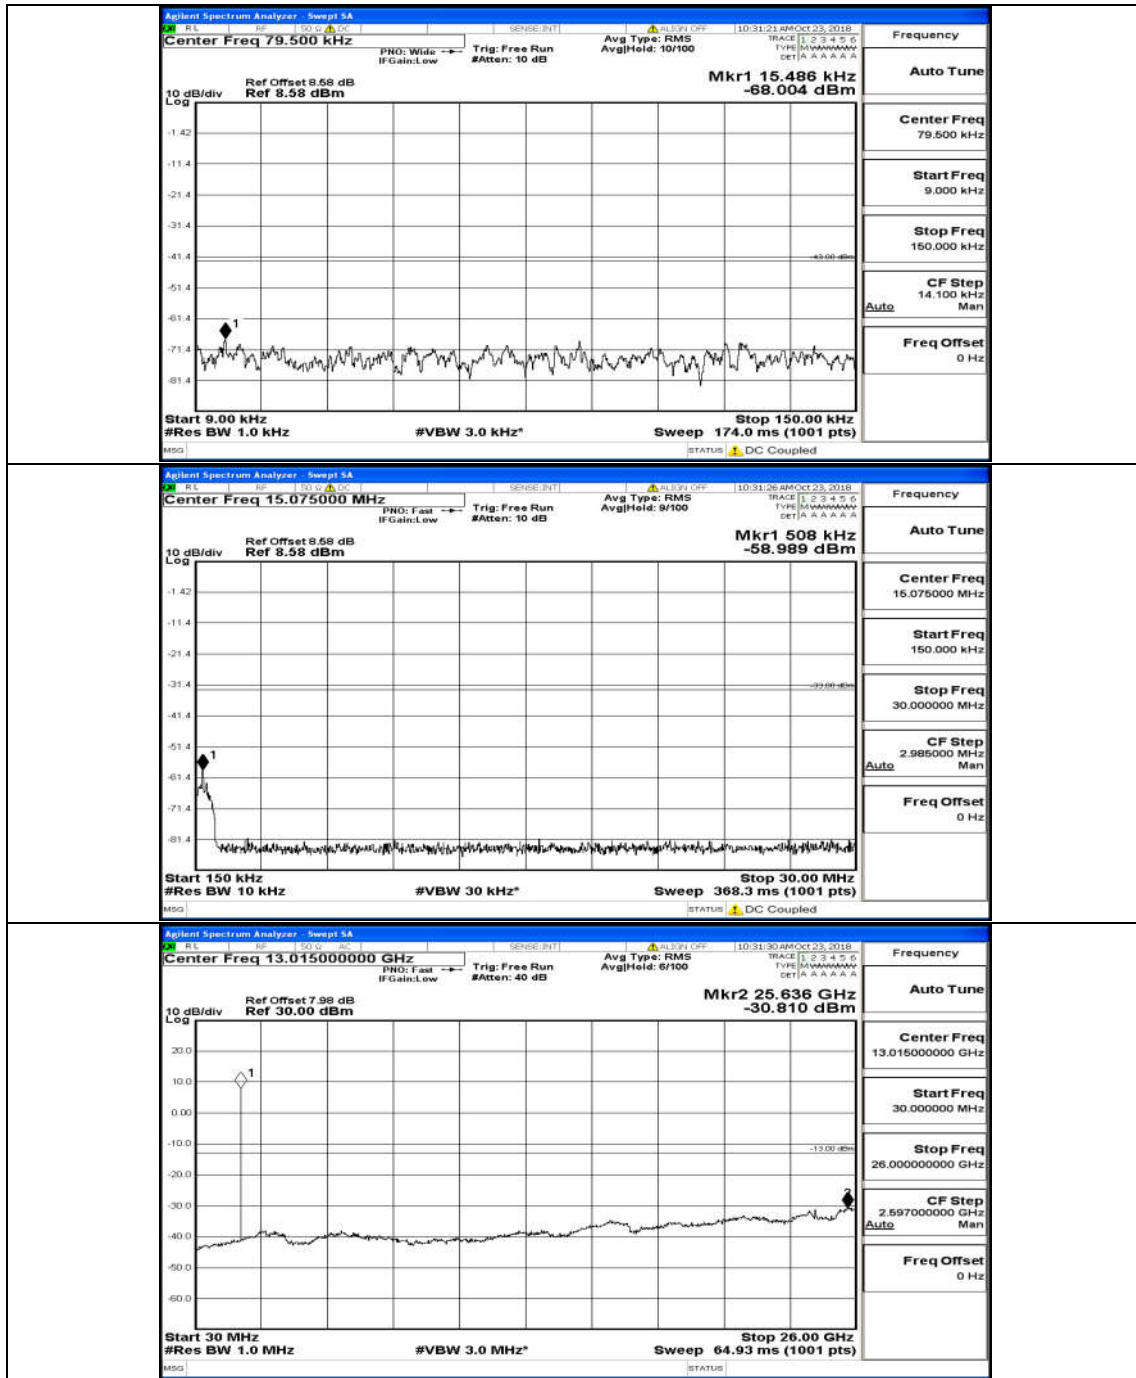

(Channel Bandwidth: 1.4 MHz)_MCH_16QAM_6RB#0