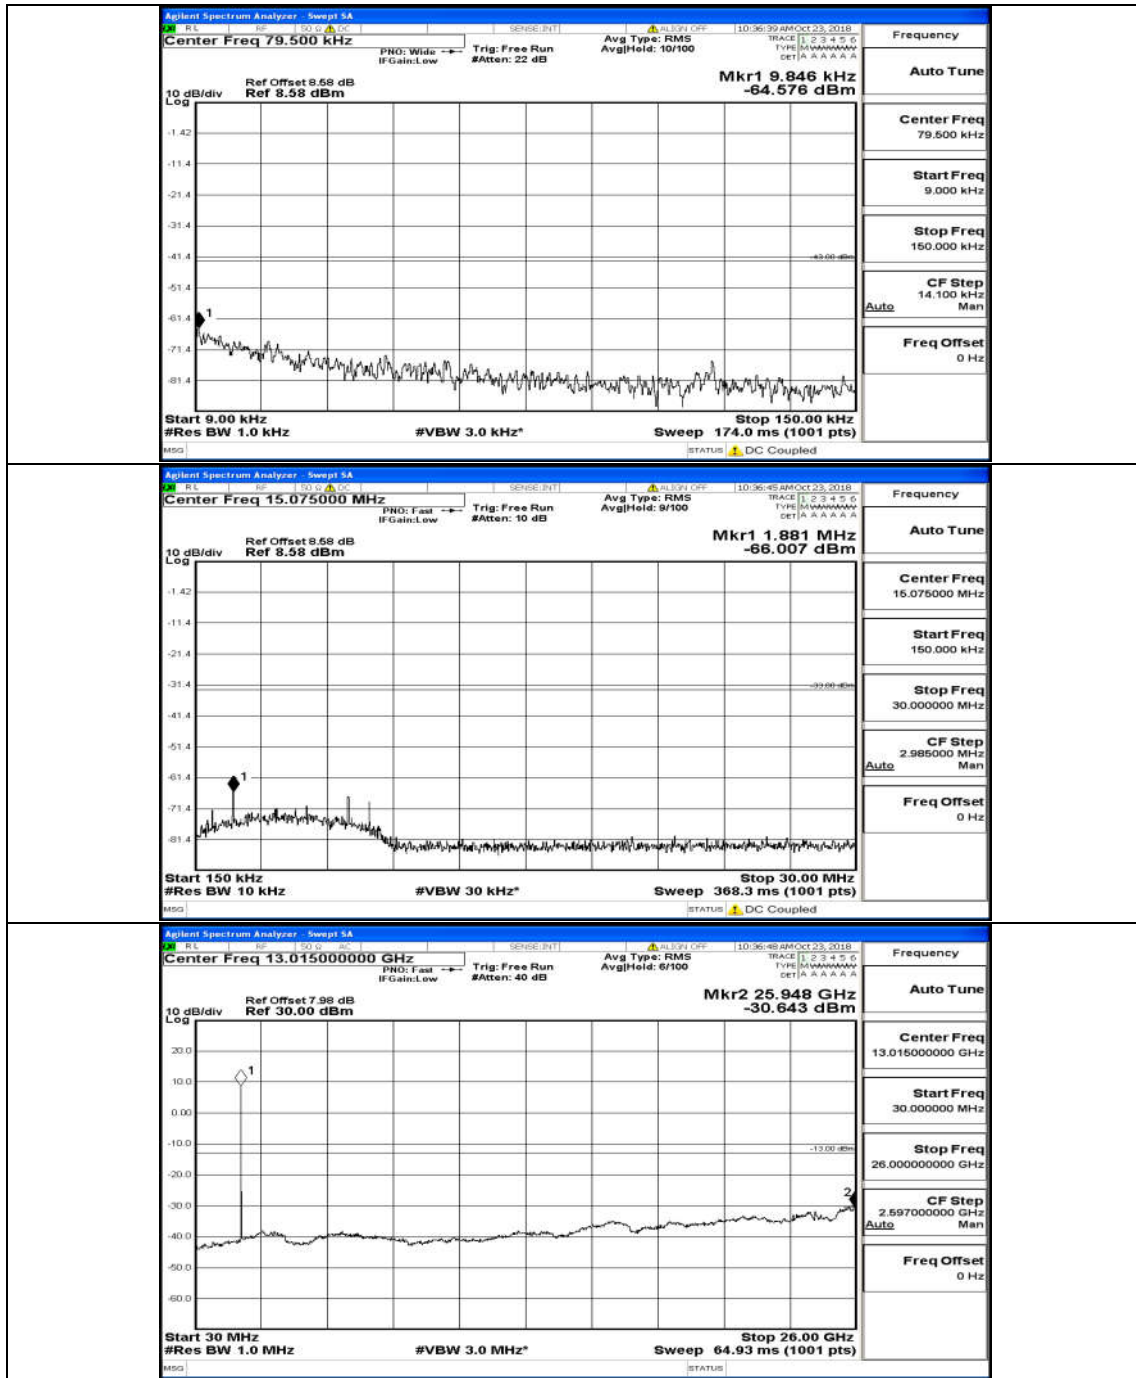

(Channel Bandwidth: 5 MHz)_HCH_QPSK_25RB#0

(Channel Bandwidth: 5 MHz)_LCH_16QAM_25RB#0

(Channel Bandwidth: 5 MHz)_MCH_16QAM_25RB#0

(Channel Bandwidth: 5 MHz)_HCH_16QAM_25RB#0

Channel Bandwidth: 10 MHz

Channel Bandwidth: 10 MHz_LCH_QPSK_50RB#0