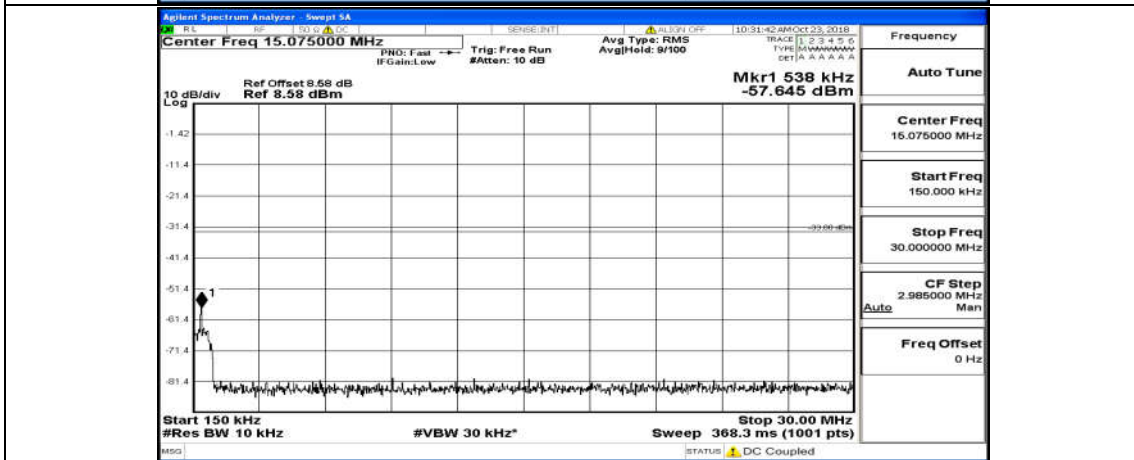

(Channel Bandwidth:20 MHz)_HCH_16QAM_100RB#0

Appendix A.5: Conducted Spurious Emission

Test Graphs

Channel Bandwidth: 1.4 MHz

(Channel Bandwidth: 1.4 MHz)_MCH_QPSK_6RB#0

(Channel Bandwidth: 1.4 MHz)_HCH_QPSK_6RB#0