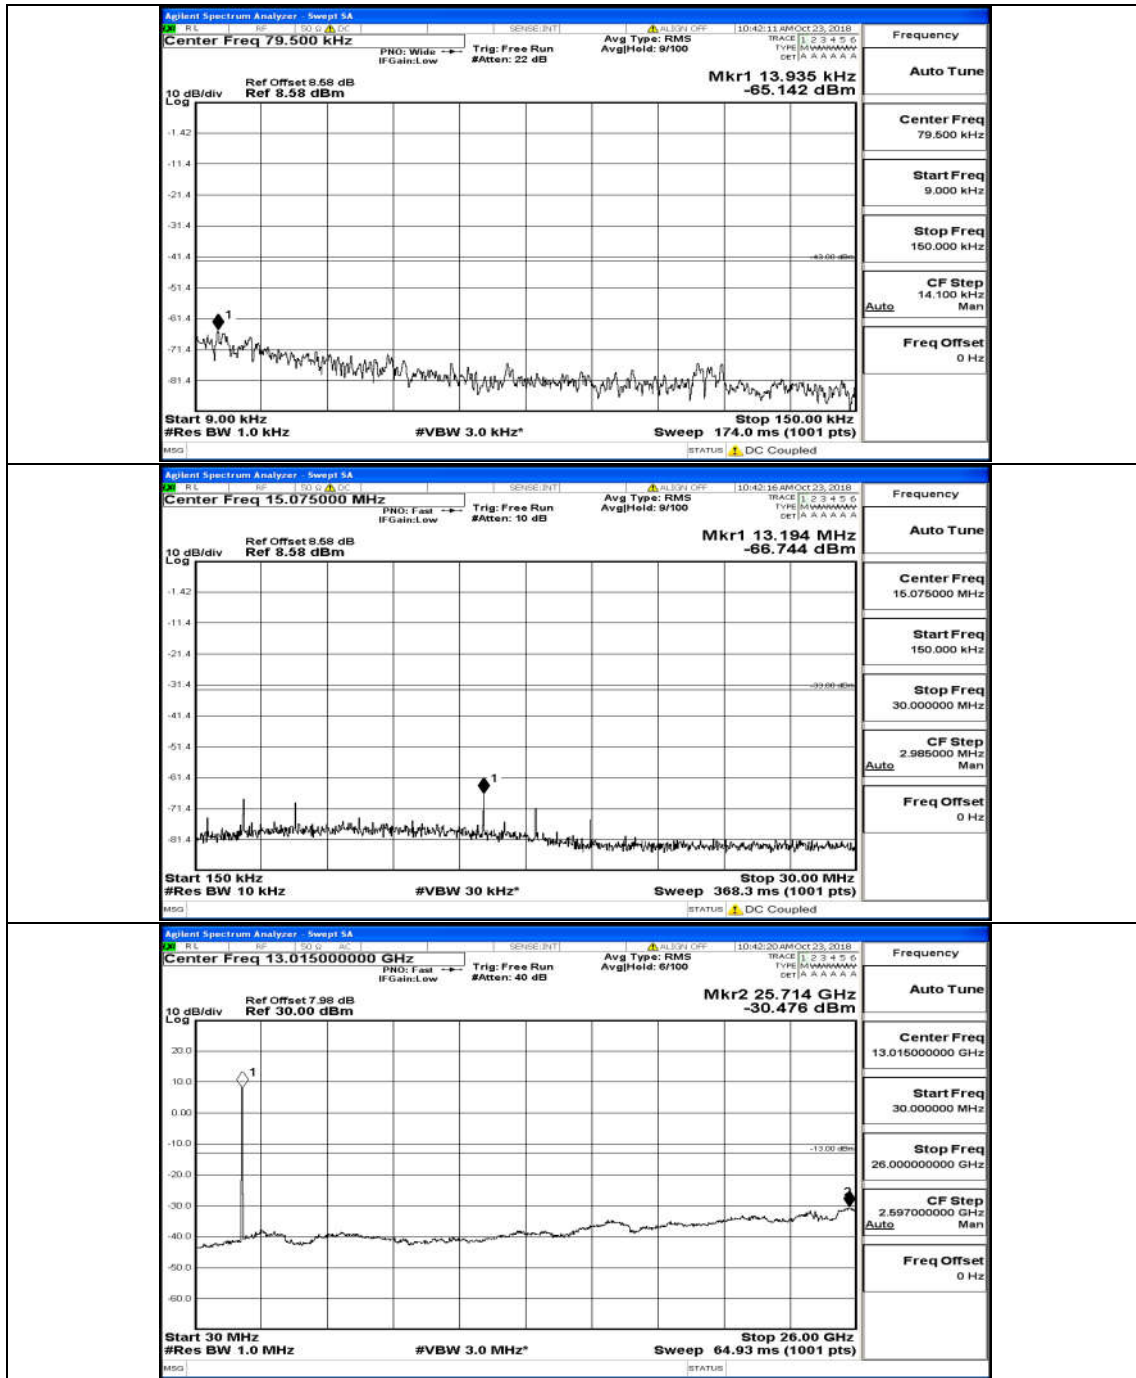

(Channel Bandwidth:15 MHz)_HCH_16QAM_75RB#0

Channel Bandwidth: 20 MHz

(Channel Bandwidth:20 MHz)_LCH_QPSK_100RB#0

(Channel Bandwidth:20 MHz)_MCH_QPSK_100RB#0

(Channel Bandwidth:20 MHz)_HCH_QPSK_100RB#0

(Channel Bandwidth:20 MHz)_LCH_16QAM_100RB#0