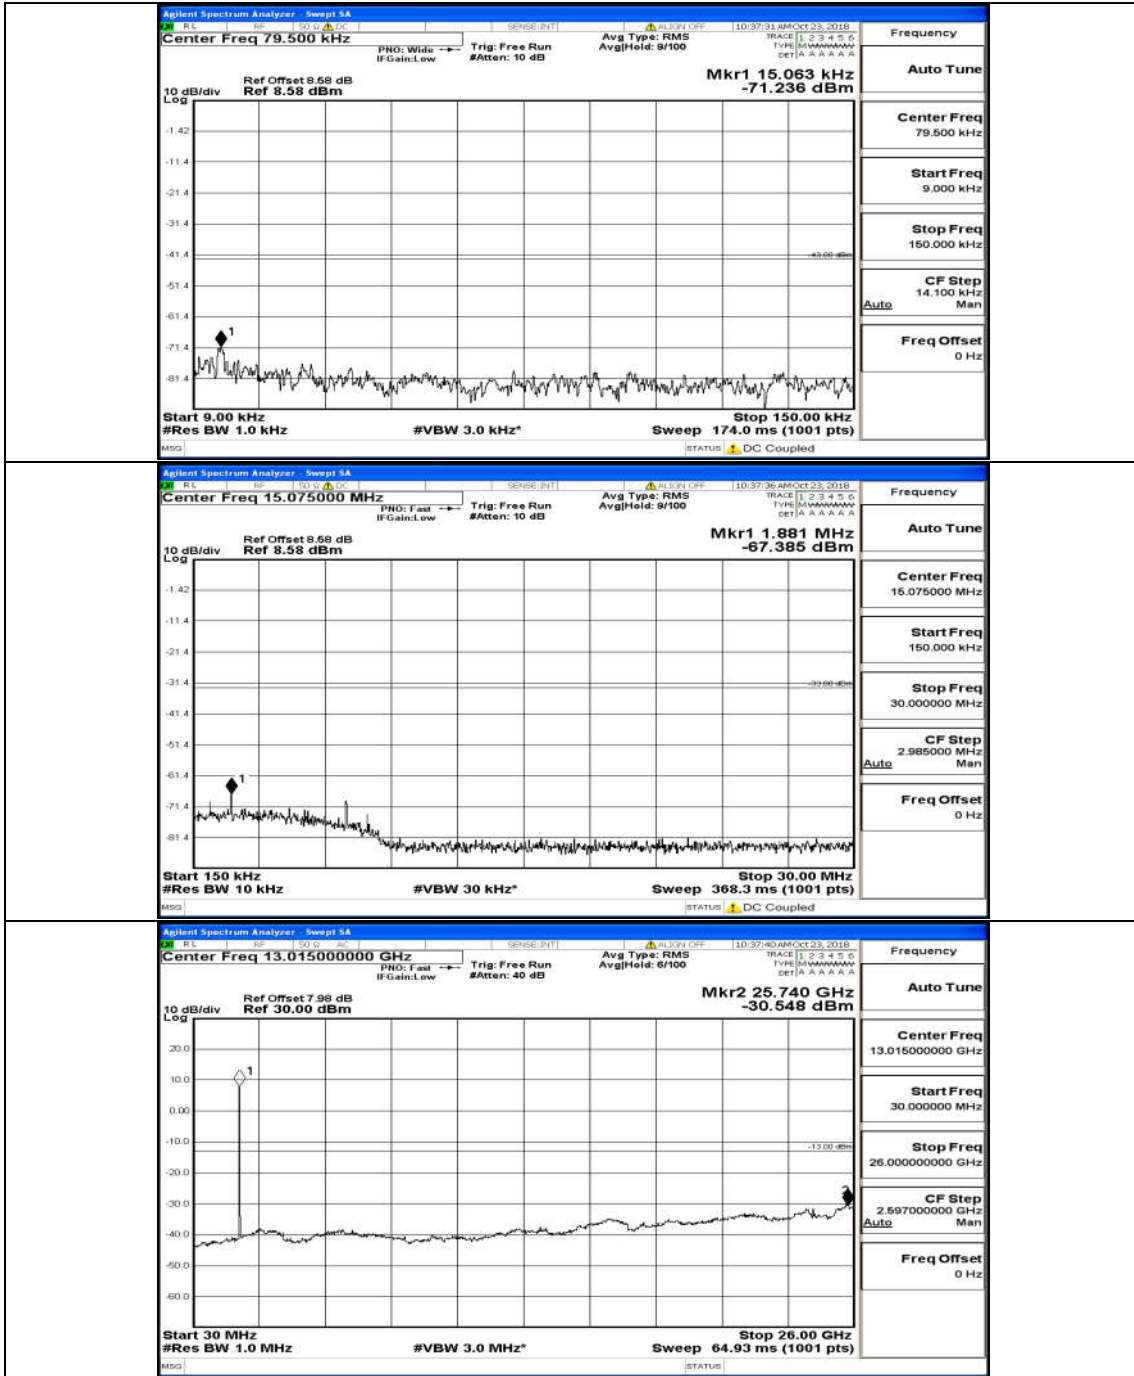

Channel Bandwidth: 10 MHz_MCH_QPSK_50RB#0

Channel Bandwidth: 10 MHz_HCH_QPSK_50RB#0

Channel Bandwidth: 10 MHz_LCH_16QAM_50RB#0

Channel Bandwidth: 10 MHz_MCH_16QAM_50RB#0

Channel Bandwidth: 10 MHz_HCH_16QAM_50RB#0