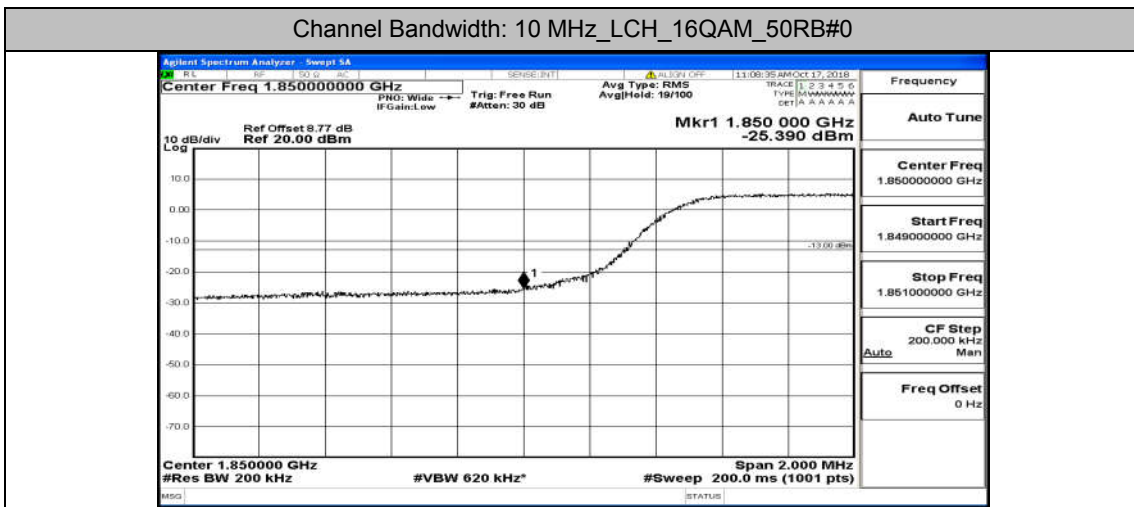

(Channel Bandwidth: 5 MHz)_LCH_QPSK_25RB#0

(Channel Bandwidth: 5 MHz)_HCH_QPSK_25RB#0

(Channel Bandwidth: 5 MHz)_LCH_16QAM_25RB#0

(Channel Bandwidth: 5 MHz)_HCH_16QAM_25RB#0

Channel Bandwidth: 10 MHz

Channel Bandwidth: 15 MHz