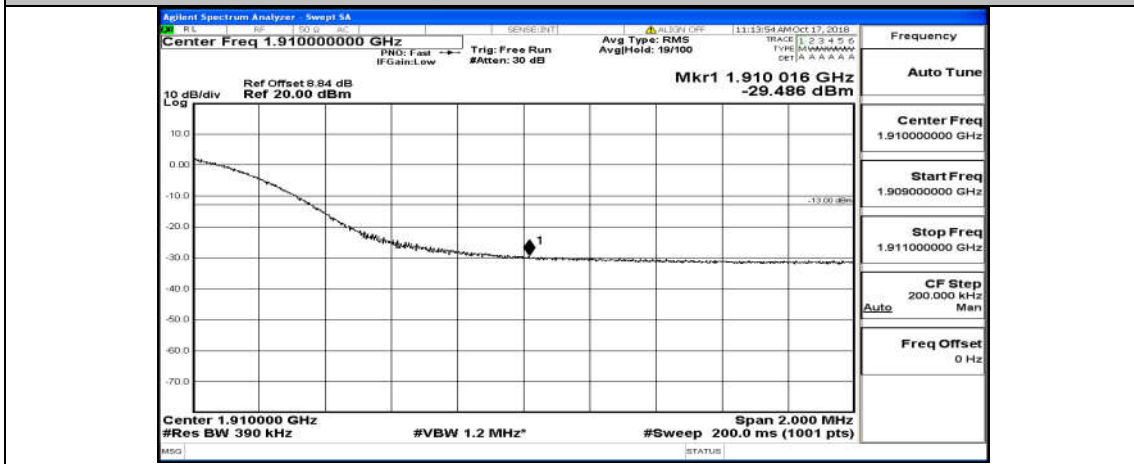

(Channel Bandwidth:15 MHz)_LCH_16QAM_75RB#0

(Channel Bandwidth:15 MHz)_HCH_16QAM_75RB#0

Channel Bandwidth: 20 MHz

(Channel Bandwidth:20 MHz)_LCH_QPSK_100RB#0

(Channel Bandwidth:20 MHz)_HCH_QPSK_100RB#0

(Channel Bandwidth:20 MHz)_LCH_16QAM_100RB#0