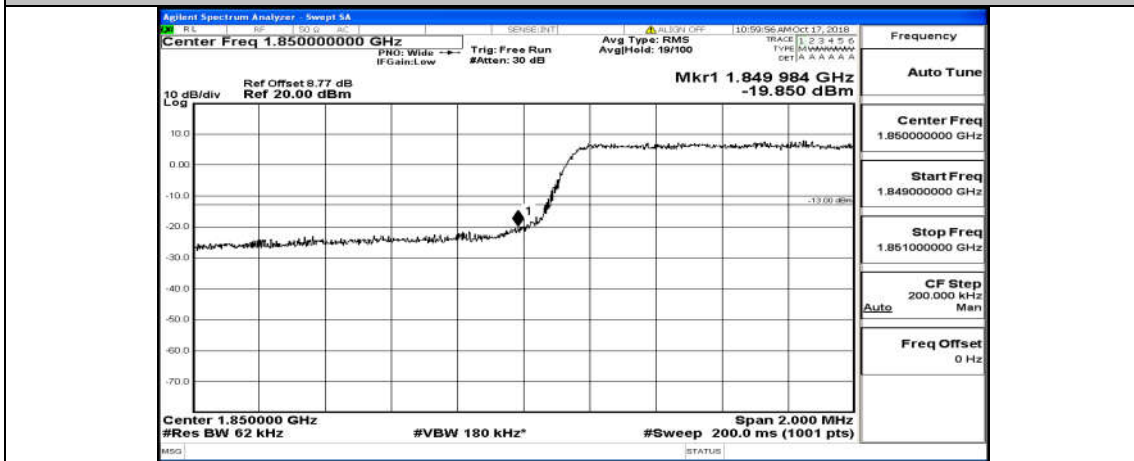

Channel Bandwidth: 3 MHz

(Channel Bandwidth: 3 MHz)_LCH_QPSK_15RB#0

(Channel Bandwidth: 3 MHz)_HCH_QPSK_15RB#0

(Channel Bandwidth: 3 MHz)_LCH_16QAM_15RB#0

(Channel Bandwidth: 3 MHz)_HCH_16QAM_15RB#0

Channel Bandwidth: 5 MHz

(Channel Bandwidth: 5 MHz)_LCH_QPSK_25RB#0

(Channel Bandwidth: 5 MHz)_HCH_QPSK_25RB#0

(Channel Bandwidth: 5 MHz)_LCH_16QAM_25RB#0

(Channel Bandwidth: 5 MHz)_HCH_16QAM_25RB#0

Channel Bandwidth: 10 MHz

Channel Bandwidth: 15 MHz