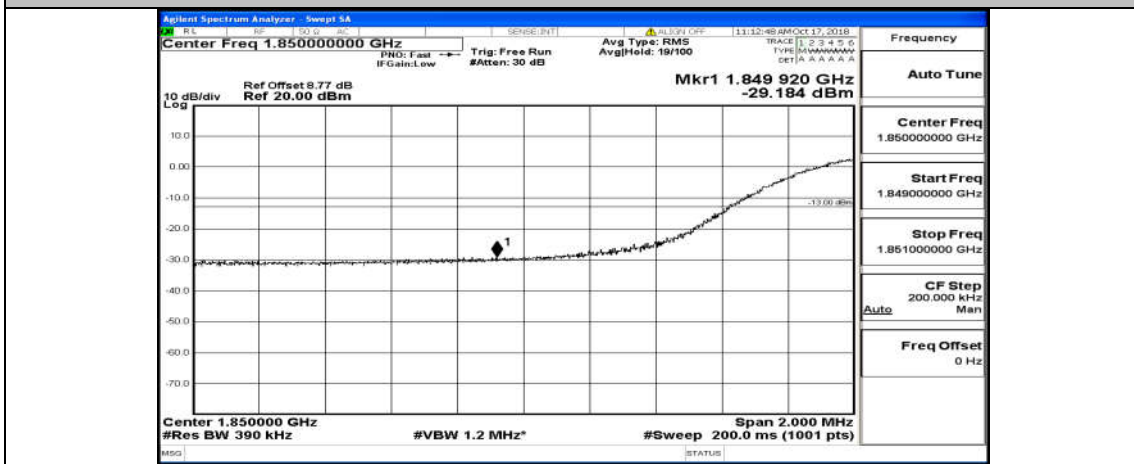

(Channel Bandwidth:15 MHz)_LCH_16QAM_75RB#0

(Channel Bandwidth:15 MHz)_HCH_16QAM_75RB#0

Channel Bandwidth: 20 MHz

(Channel Bandwidth:20 MHz)_LCH_QPSK_100RB#0

(Channel Bandwidth:20 MHz)_HCH_QPSK_100RB#0

(Channel Bandwidth:20 MHz)_LCH_16QAM_100RB#0