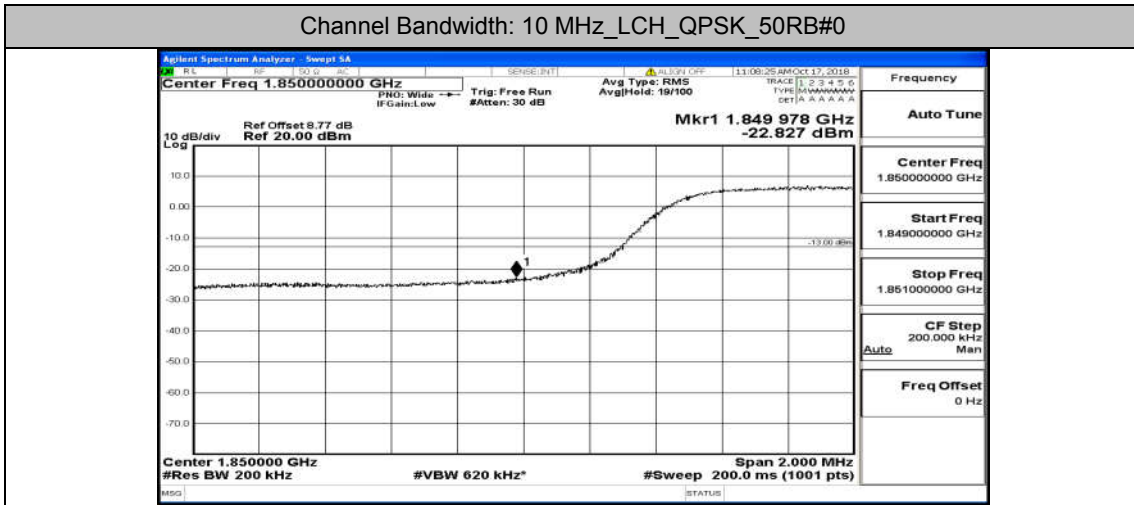

(Channel Bandwidth: 5 MHz)_LCH_QPSK_25RB#0

(Channel Bandwidth: 5 MHz)_HCH_QPSK_25RB#0

(Channel Bandwidth: 5 MHz)_LCH_16QAM_25RB#0

(Channel Bandwidth: 5 MHz)_HCH_16QAM_25RB#0

Channel Bandwidth: 10 MHz

Channel Bandwidth: 15 MHz