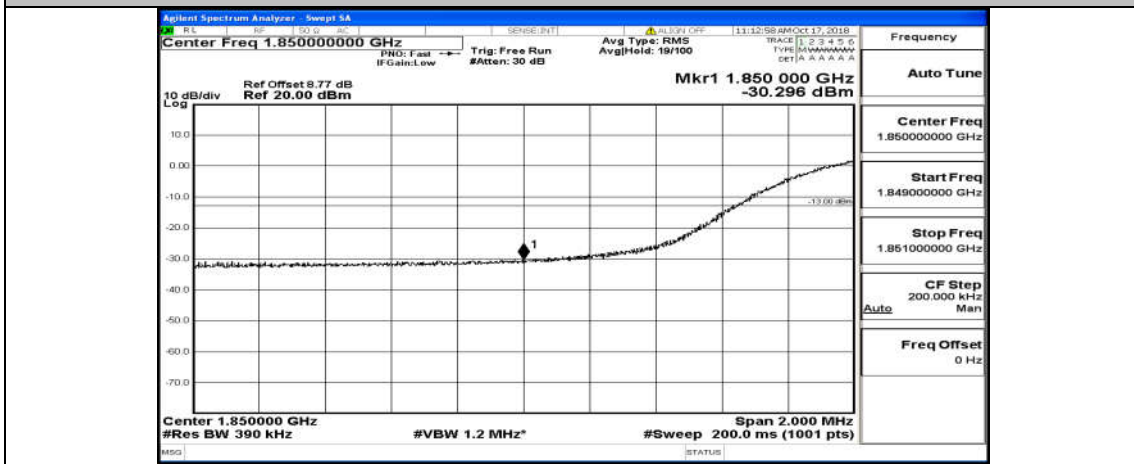

(Channel Bandwidth:15 MHz)_LCH_16QAM_75RB#0

(Channel Bandwidth:15 MHz)_HCH_16QAM_75RB#0

Channel Bandwidth: 20 MHz

(Channel Bandwidth:20 MHz)_LCH_QPSK_100RB#0

(Channel Bandwidth:20 MHz)_HCH_QPSK_100RB#0

(Channel Bandwidth:20 MHz)_LCH_16QAM_100RB#0