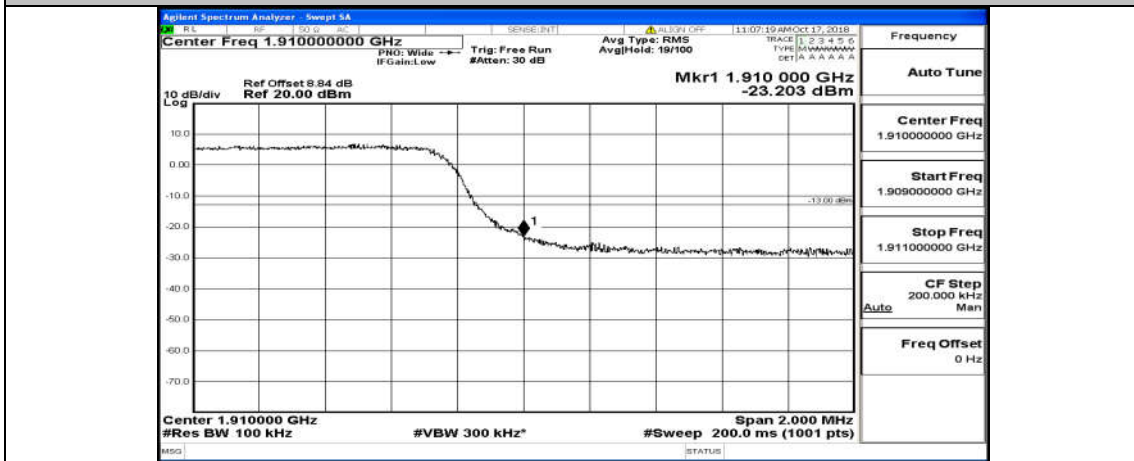

Channel Bandwidth: 3 MHz

(Channel Bandwidth: 3 MHz)_LCH_QPSK_15RB#0

(Channel Bandwidth: 3 MHz)_HCH_QPSK_15RB#0

(Channel Bandwidth: 3 MHz)_LCH_16QAM_15RB#0

(Channel Bandwidth: 3 MHz)_HCH_16QAM_15RB#0

Channel Bandwidth: 5 MHz

(Channel Bandwidth: 5 MHz)_LCH_QPSK_25RB#0

(Channel Bandwidth: 5 MHz)_HCH_QPSK_25RB#0

(Channel Bandwidth: 5 MHz)_LCH_16QAM_25RB#0

(Channel Bandwidth: 5 MHz)_HCH_16QAM_25RB#0

Channel Bandwidth: 10 MHz

Channel Bandwidth: 15 MHz