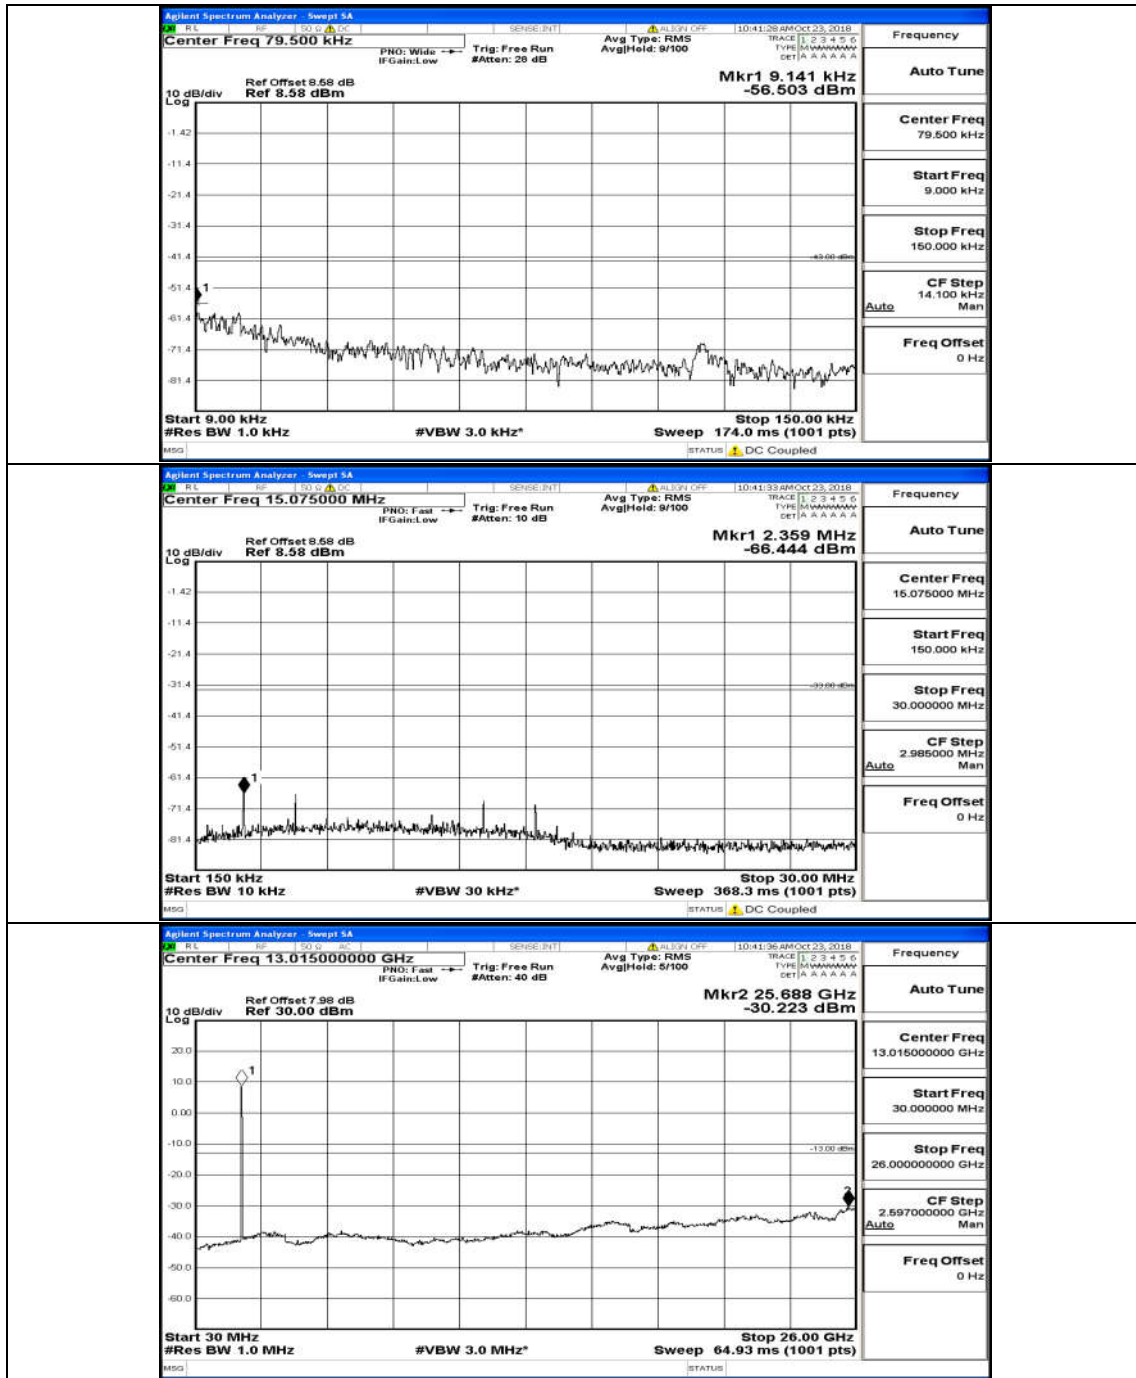

(Channel Bandwidth:15 MHz)_HCH_16QAM_75RB#0

Channel Bandwidth: 20 MHz

(Channel Bandwidth:20 MHz)_LCH_QPSK_100RB#0

(Channel Bandwidth:20 MHz)_MCH_QPSK_100RB#0

(Channel Bandwidth:20 MHz)_HCH_QPSK_100RB#0

(Channel Bandwidth:20 MHz)_LCH_16QAM_100RB#0