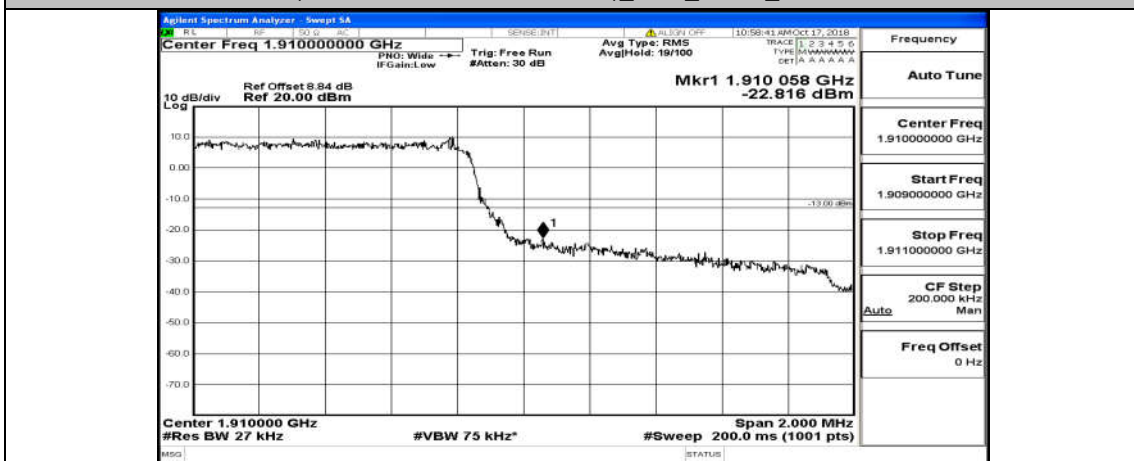

Appendix A.4: Band Edge

Test Graphs

Channel Bandwidth: 1.4 MHz

(Channel Bandwidth: 1.4 MHz)_LCH_QPSK_6RB#0

(Channel Bandwidth: 1.4 MHz)_HCH_QPSK_6RB#0

(Channel Bandwidth: 1.4 MHz)_LCH_16QAM_6RB#0

(Channel Bandwidth: 1.4 MHz)_HCH_16QAM_6RB#0

Channel Bandwidth: 3 MHz

(Channel Bandwidth: 3 MHz)_LCH_QPSK_15RB#0

(Channel Bandwidth: 3 MHz)_HCH_QPSK_15RB#0

(Channel Bandwidth: 3 MHz)_LCH_16QAM_15RB#0

(Channel Bandwidth: 3 MHz)_HCH_16QAM_15RB#0

Channel Bandwidth: 5 MHz