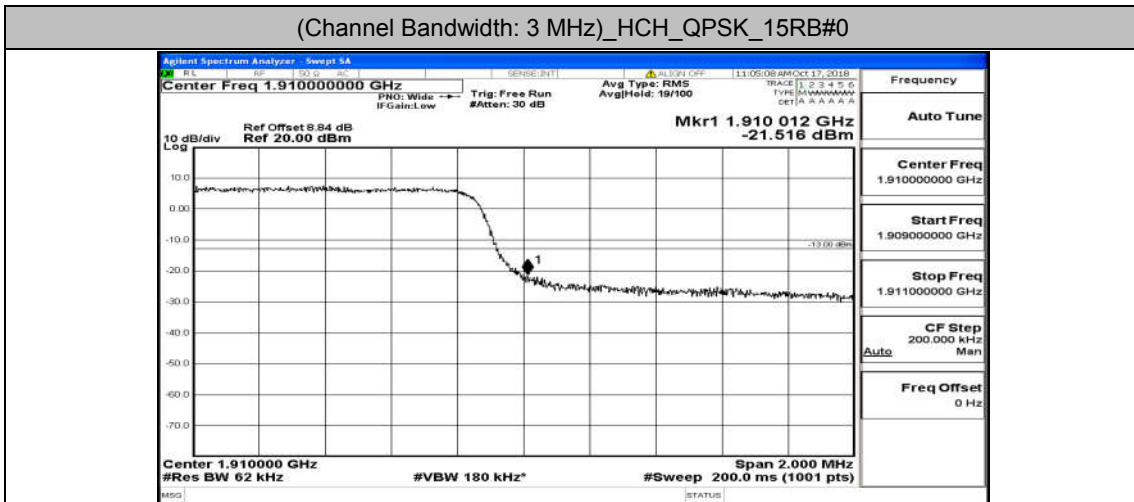

Appendix A.4: Band Edge

Test Graphs

Channel Bandwidth: 1.4 MHz

(Channel Bandwidth: 1.4 MHz)_LCH_QPSK_6RB#0

(Channel Bandwidth: 1.4 MHz)_HCH_QPSK_6RB#0

(Channel Bandwidth: 1.4 MHz)_LCH_16QAM_6RB#0

(Channel Bandwidth: 1.4 MHz)_HCH_16QAM_6RB#0

Channel Bandwidth: 3 MHz

(Channel Bandwidth: 3 MHz)_LCH_QPSK_15RB#0

(Channel Bandwidth: 3 MHz)_HCH_QPSK_15RB#0

(Channel Bandwidth: 3 MHz)_LCH_16QAM_15RB#0

(Channel Bandwidth: 3 MHz)_HCH_16QAM_15RB#0

Channel Bandwidth: 5 MHz