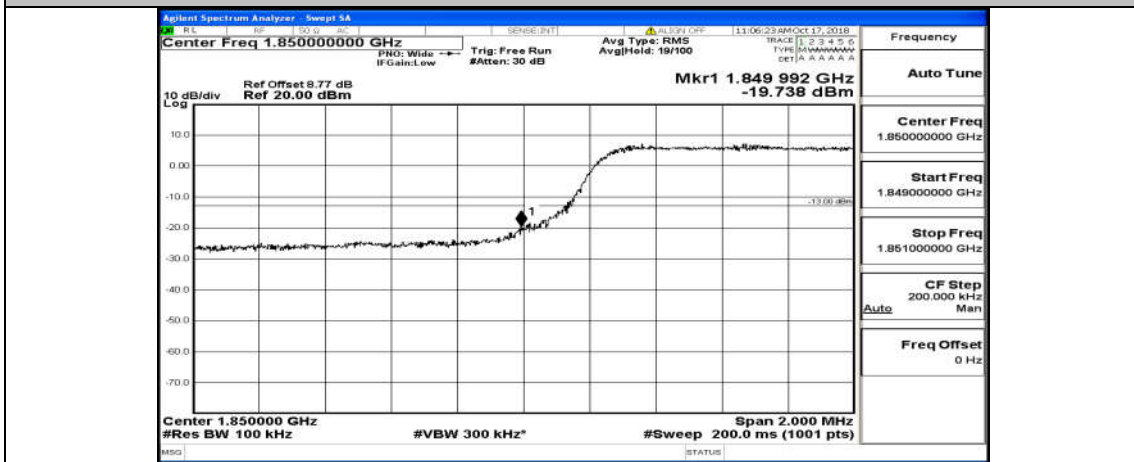

Channel Bandwidth: 3 MHz

(Channel Bandwidth: 3 MHz)_LCH_QPSK_15RB#0

(Channel Bandwidth: 3 MHz)_HCH_QPSK_15RB#0

(Channel Bandwidth: 3 MHz)_LCH_16QAM_15RB#0

(Channel Bandwidth: 3 MHz)_HCH_16QAM_15RB#0

Channel Bandwidth: 5 MHz

(Channel Bandwidth: 5 MHz)_LCH_QPSK_25RB#0

(Channel Bandwidth: 5 MHz)_HCH_QPSK_25RB#0

(Channel Bandwidth: 5 MHz)_LCH_16QAM_25RB#0

(Channel Bandwidth: 5 MHz)_HCH_16QAM_25RB#0

Channel Bandwidth: 10 MHz

Channel Bandwidth: 15 MHz