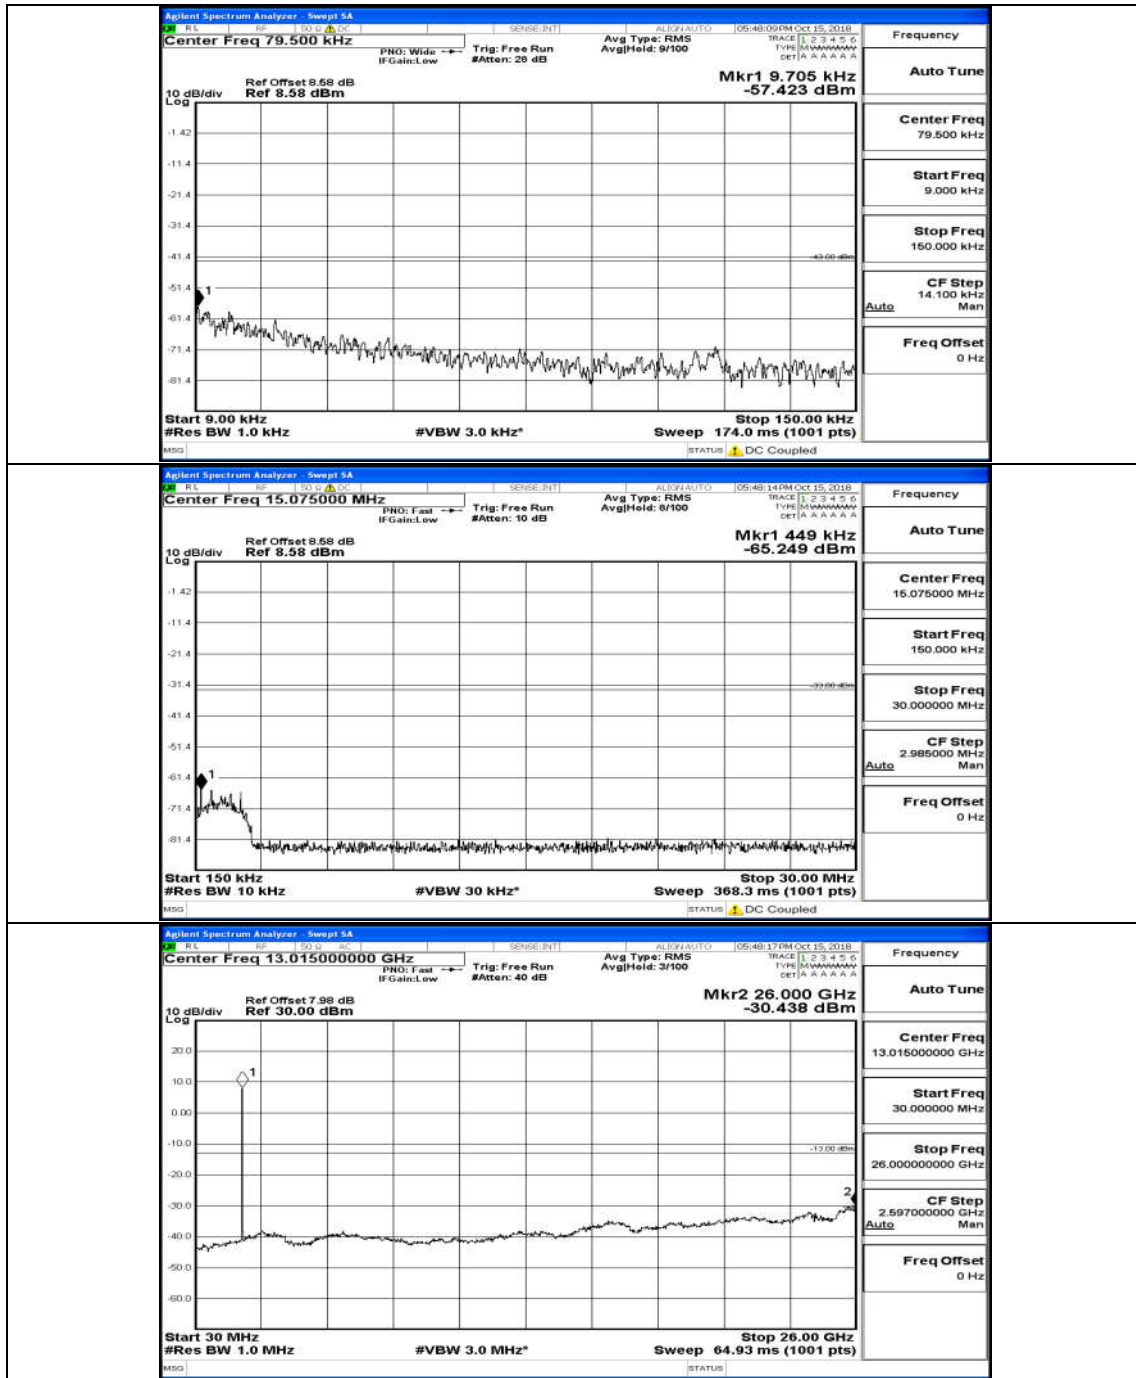

(Channel Bandwidth:20 MHz)_HCH_16QAM_100RB#0

Appendix A.5: Conducted Spurious Emission

Test Graphs

Channel Bandwidth: 1.4 MHz

(Channel Bandwidth: 1.4 MHz)_MCH_QPSK_6RB#0

(Channel Bandwidth: 1.4 MHz)_HCH_QPSK_6RB#0