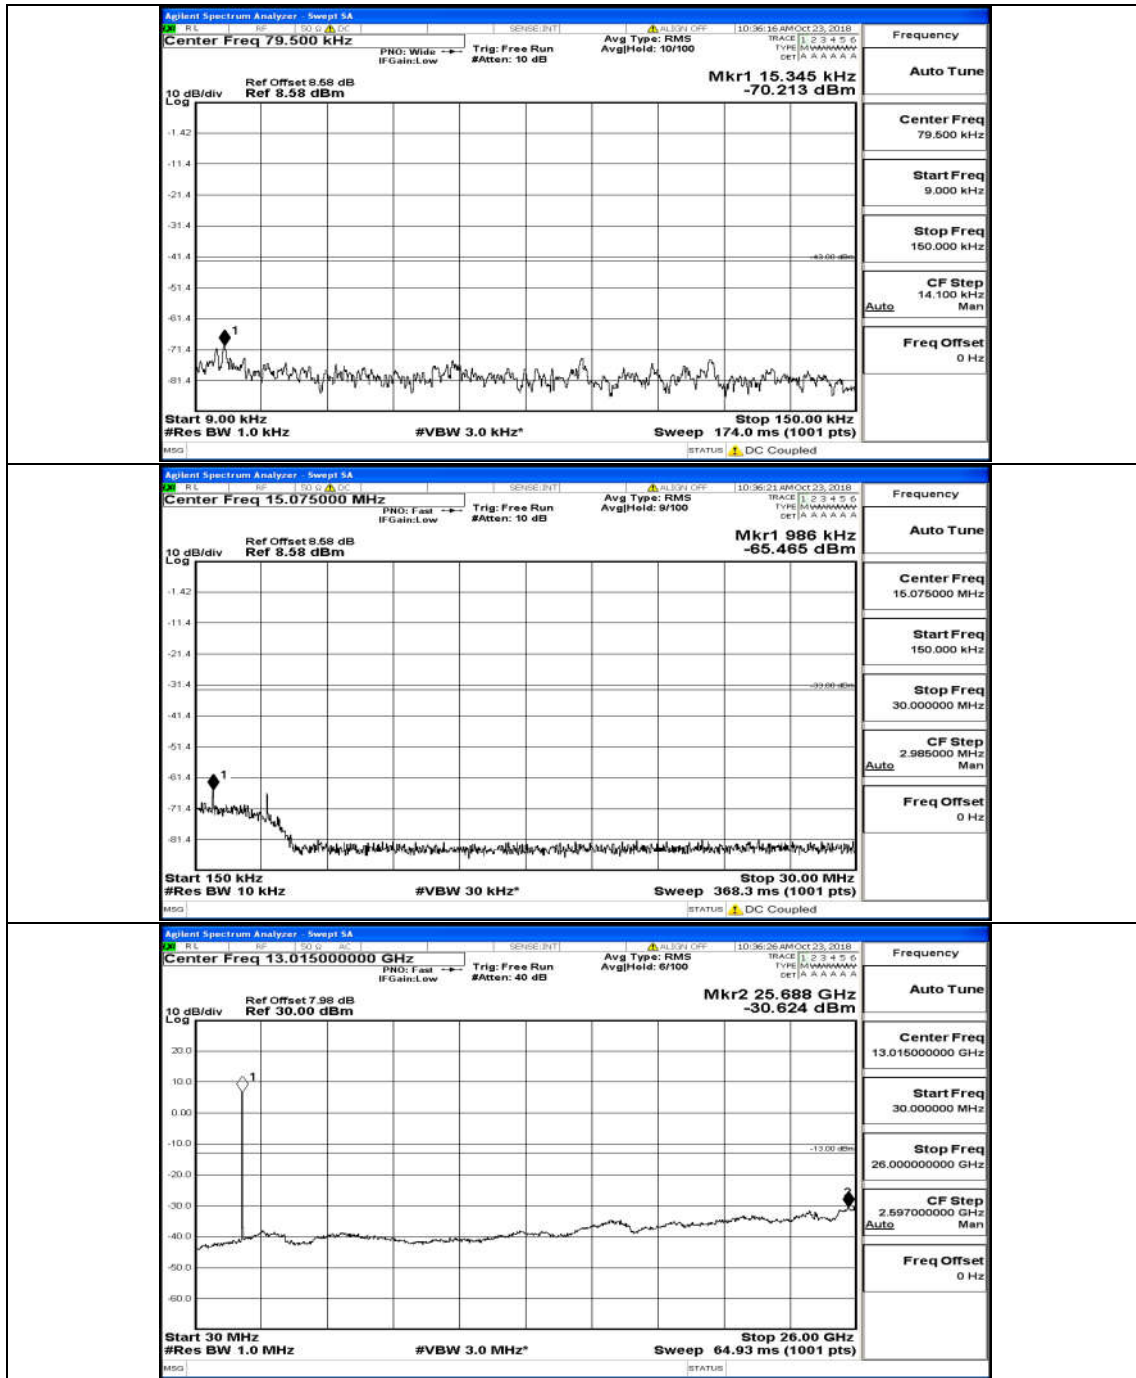

(Channel Bandwidth: 5 MHz)_HCH_QPSK_25RB#0

(Channel Bandwidth: 5 MHz)_LCH_16QAM_25RB#0

(Channel Bandwidth: 5 MHz)_MCH_16QAM_25RB#0

(Channel Bandwidth: 5 MHz)_HCH_16QAM_25RB#0

Channel Bandwidth: 10 MHz

Channel Bandwidth: 10 MHz_LCH_QPSK_50RB#0