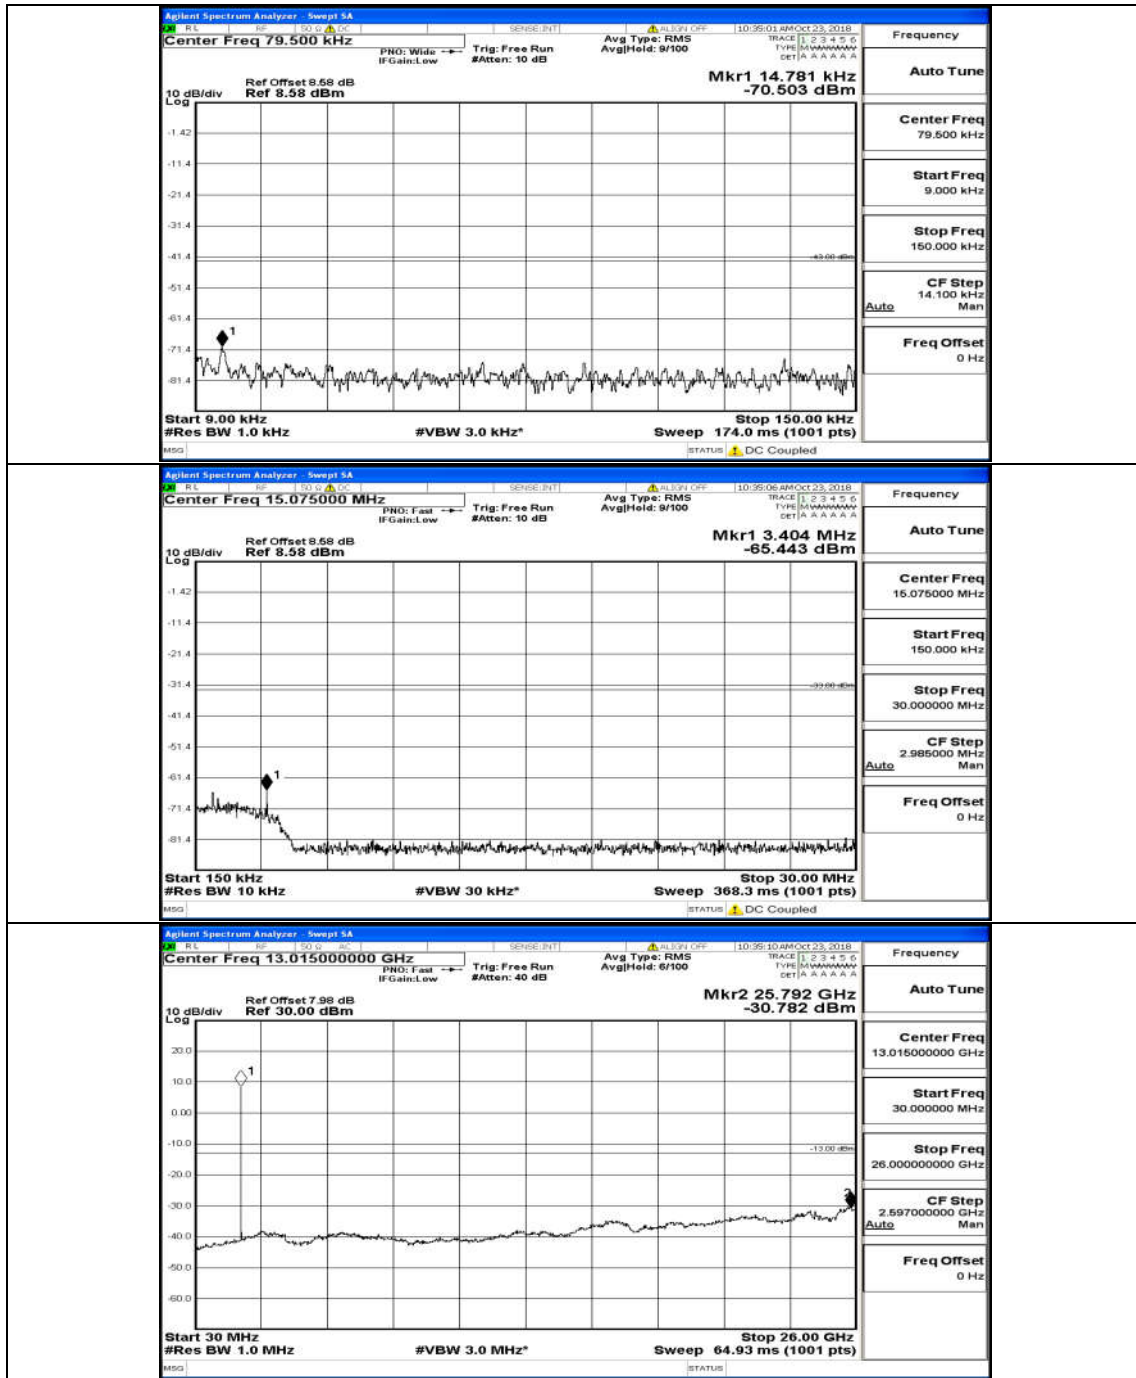

(Channel Bandwidth: 3 MHz)_HCH_QPSK_15RB#0

(Channel Bandwidth: 3 MHz)_LCH_16QAM_15RB#0

(Channel Bandwidth: 3 MHz)_MCH_16QAM_15RB#0

(Channel Bandwidth: 3 MHz)_HCH_16QAM_15RB#0

Channel Bandwidth: 5 MHz

(Channel Bandwidth: 5 MHz)_MCH_QPSK_25RB#0

(Channel Bandwidth: 5 MHz)_HCH_QPSK_25RB#0

(Channel Bandwidth: 5 MHz)_LCH_16QAM_25RB#0

(Channel Bandwidth: 5 MHz)_MCH_16QAM_25RB#0

(Channel Bandwidth: 5 MHz)_HCH_16QAM_25RB#0

Channel Bandwidth: 10 MHz

Channel Bandwidth: 10 MHz_LCH_QPSK_50RB#0