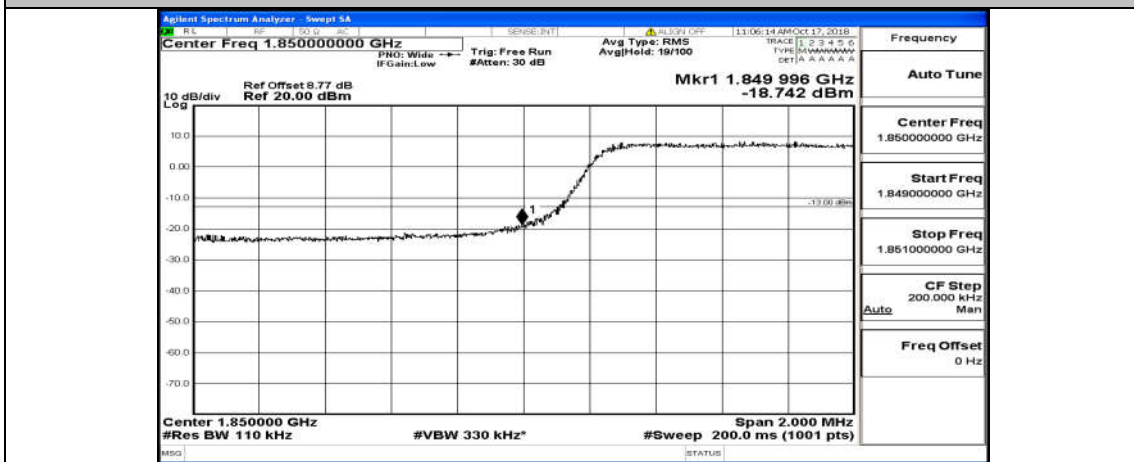

Channel Bandwidth: 3 MHz

(Channel Bandwidth: 3 MHz)_LCH_QPSK_15RB#0

(Channel Bandwidth: 3 MHz)_HCH_QPSK_15RB#0

(Channel Bandwidth: 3 MHz)_LCH_16QAM_15RB#0

(Channel Bandwidth: 3 MHz)_HCH_16QAM_15RB#0

Channel Bandwidth: 5 MHz

(Channel Bandwidth: 5 MHz)_LCH_QPSK_25RB#0

(Channel Bandwidth: 5 MHz)_HCH_QPSK_25RB#0

(Channel Bandwidth: 5 MHz)_LCH_16QAM_25RB#0

(Channel Bandwidth: 5 MHz)_HCH_16QAM_25RB#0

Channel Bandwidth: 10 MHz

Channel Bandwidth: 15 MHz