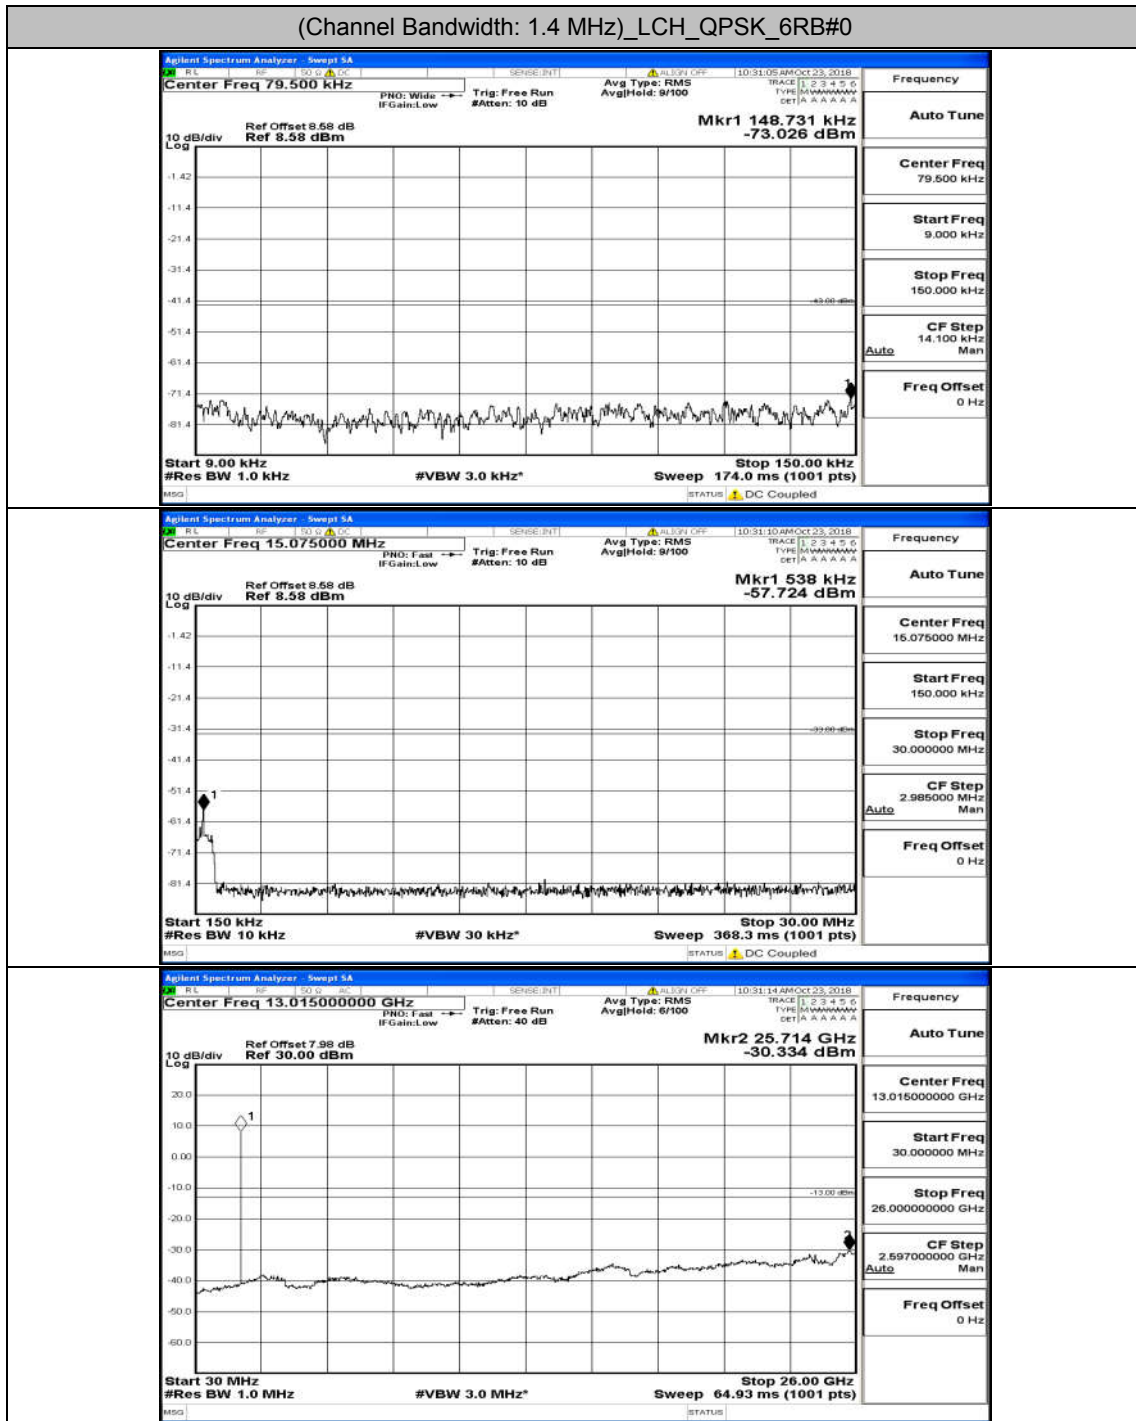

(Channel Bandwidth:15 MHz)_LCH_16QAM_75RB#0

(Channel Bandwidth:15 MHz)_HCH_16QAM_75RB#0

Channel Bandwidth: 20 MHz

(Channel Bandwidth:20 MHz)_LCH_QPSK_100RB#0

(Channel Bandwidth:20 MHz)_HCH_QPSK_100RB#0

(Channel Bandwidth:20 MHz)_LCH_16QAM_100RB#0

(Channel Bandwidth:20 MHz)_HCH_16QAM_100RB#0

Appendix A.5: Conducted Spurious Emission

Test Graphs

Channel Bandwidth: 1.4 MHz

(Channel Bandwidth: 1.4 MHz)_MCH_QPSK_6RB#0

(Channel Bandwidth: 1.4 MHz)_HCH_QPSK_6RB#0