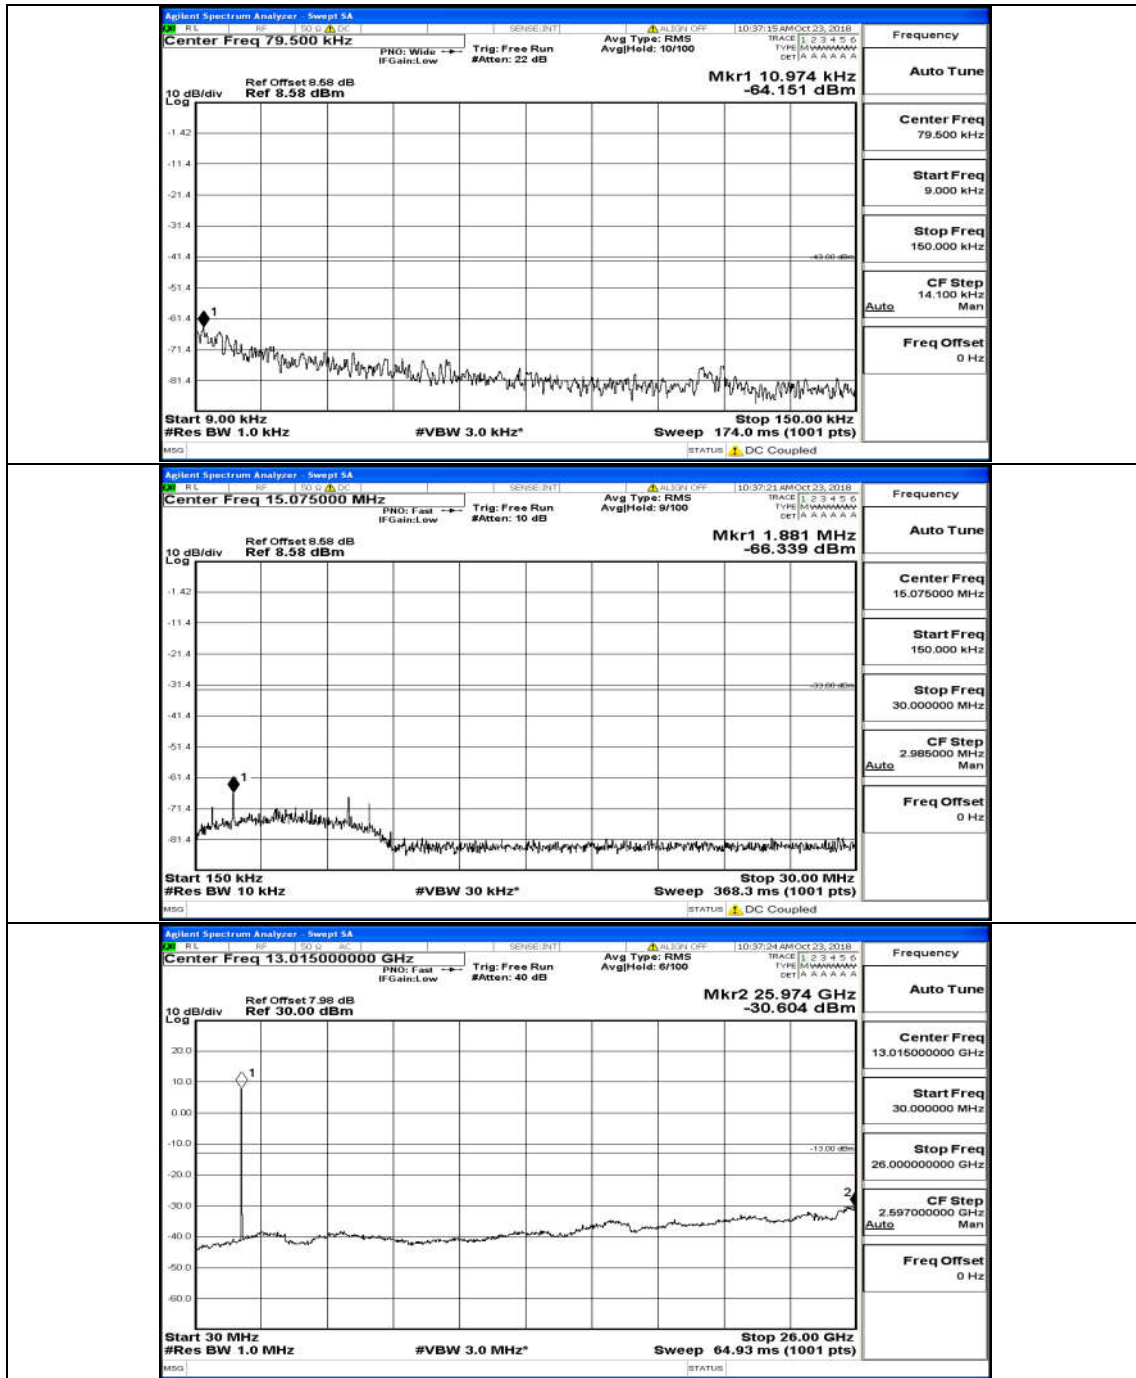

Channel Bandwidth: 10 MHz_HCH_QPSK_50RB#0