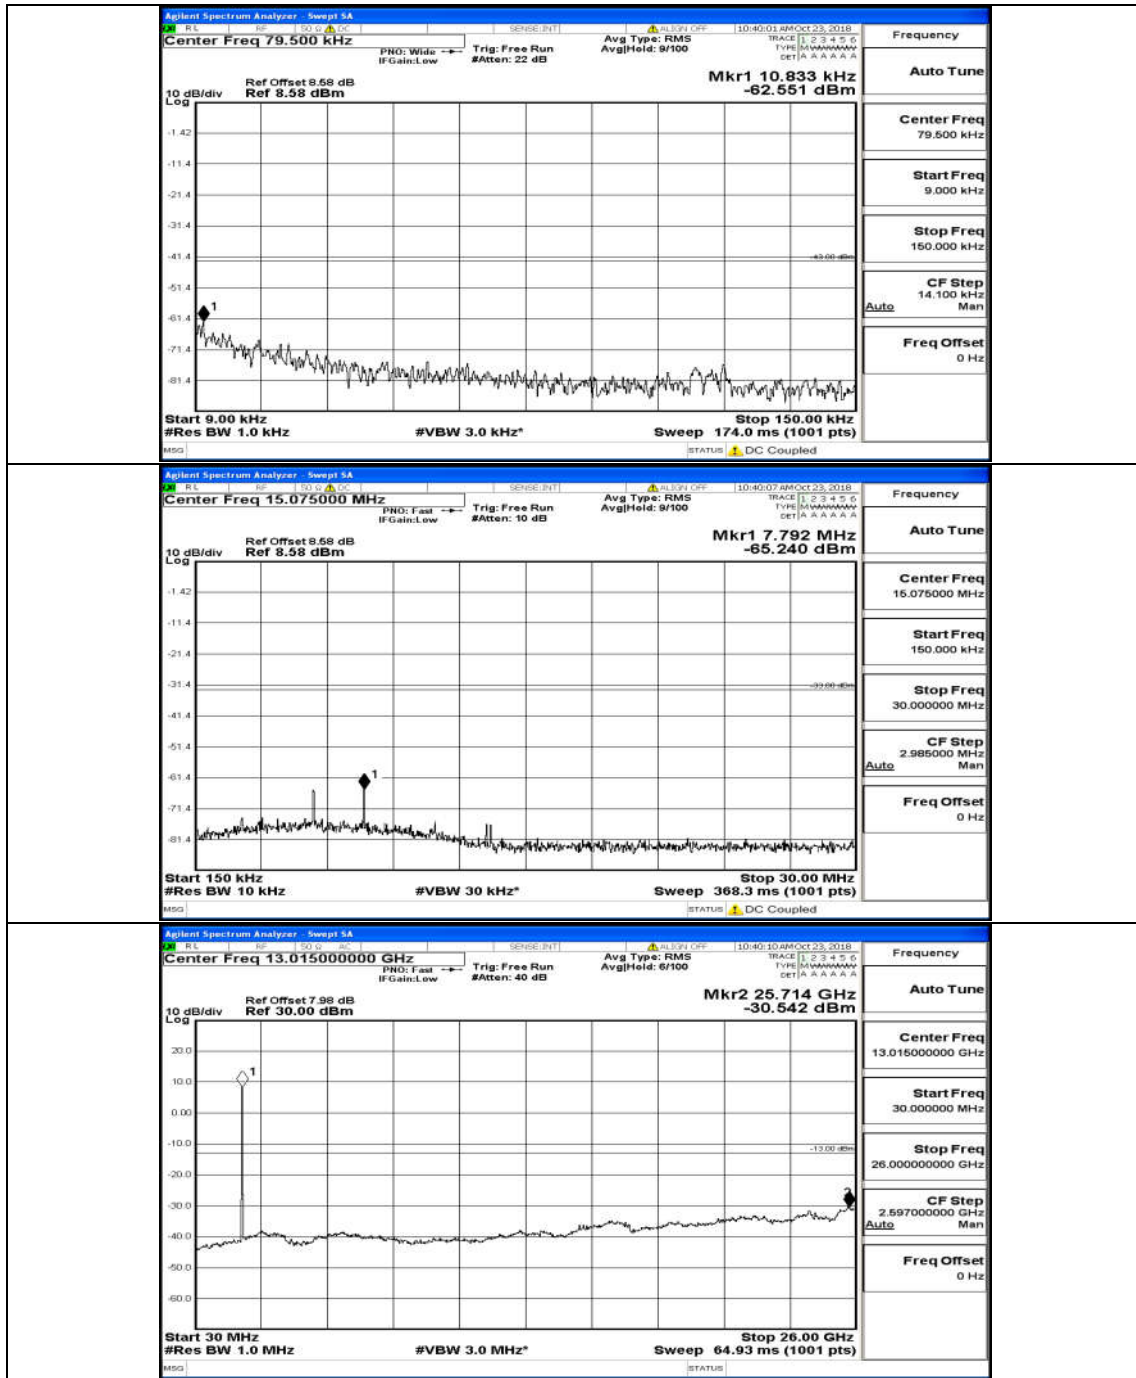

Channel Bandwidth: 15 MHz

(Channel Bandwidth:15 MHz)_LCH_QPSK_75RB#0

(Channel Bandwidth:15 MHz)_MCH_QPSK_75RB#0

(Channel Bandwidth:15 MHz)_HCH_QPSK_75RB#0

(Channel Bandwidth:15 MHz)_LCH_16QAM_75RB#0

(Channel Bandwidth: 15 MHz)_MCH_16QAM_75RB#0