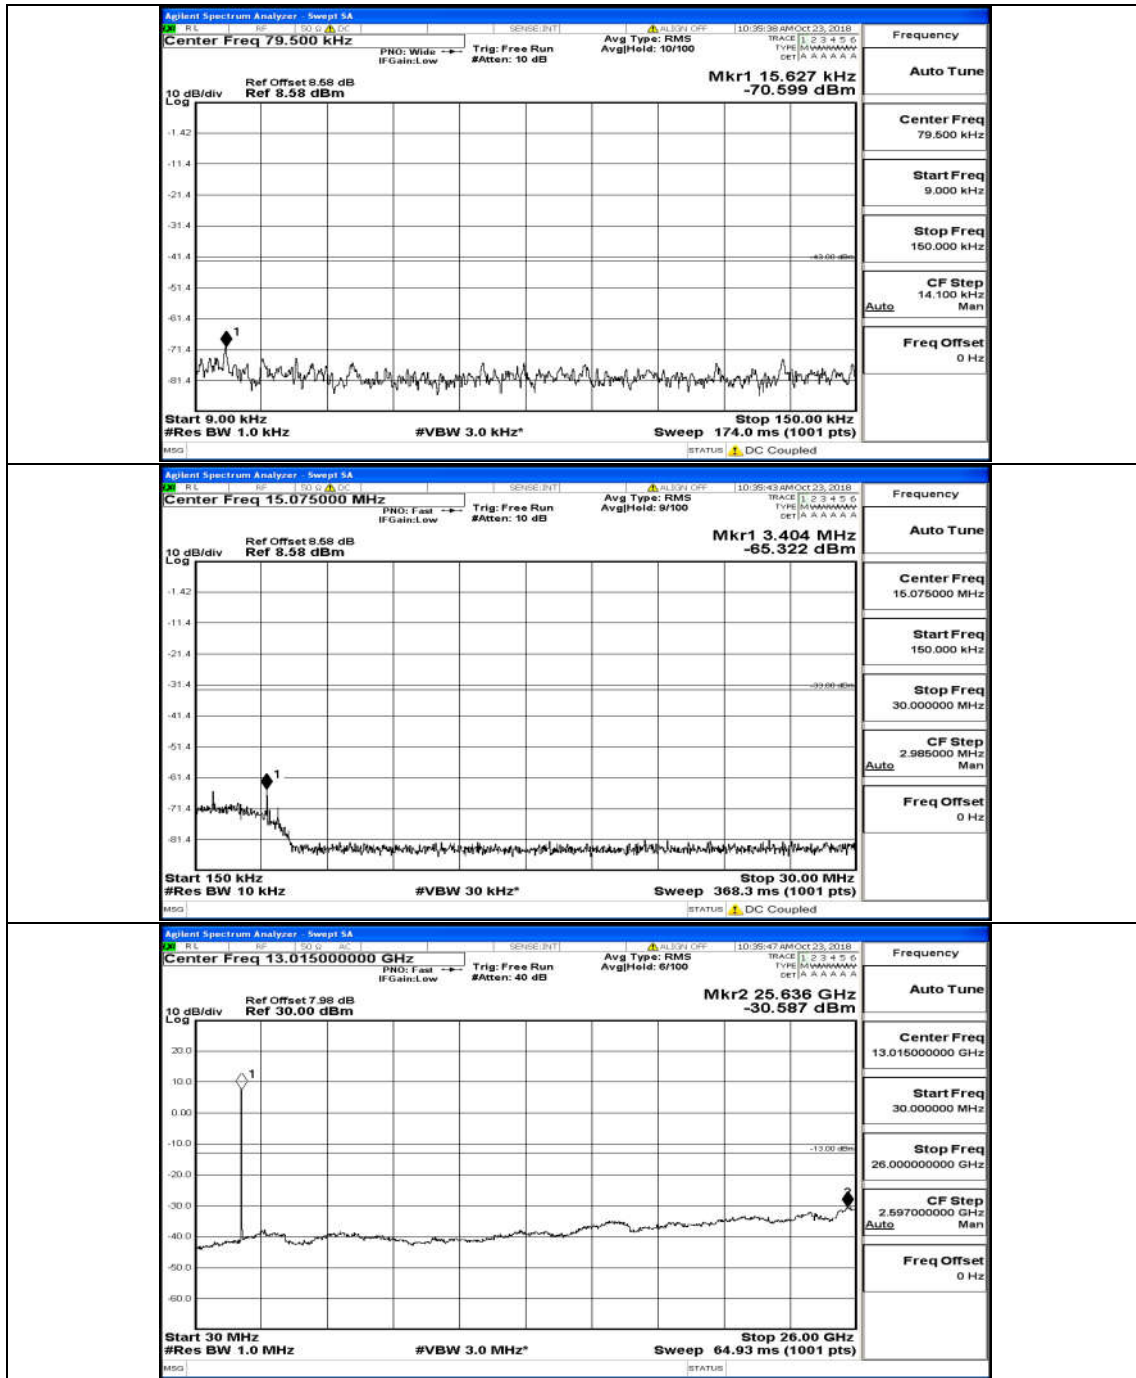

(Channel Bandwidth: 3 MHz)_HCH_QPSK_15RB#0

(Channel Bandwidth: 3 MHz)_LCH_16QAM_15RB#0

(Channel Bandwidth: 3 MHz)_MCH_16QAM_15RB#0

(Channel Bandwidth: 3 MHz)_HCH_16QAM_15RB#0

Channel Bandwidth: 5 MHz

(Channel Bandwidth: 5 MHz)_MCH_QPSK_25RB#0

(Channel Bandwidth: 5 MHz)_HCH_QPSK_25RB#0

(Channel Bandwidth: 5 MHz)_LCH_16QAM_25RB#0

(Channel Bandwidth: 5 MHz)_MCH_16QAM_25RB#0

(Channel Bandwidth: 5 MHz)_HCH_16QAM_25RB#0

Channel Bandwidth: 10 MHz

Channel Bandwidth: 10 MHz_LCH_QPSK_50RB#0