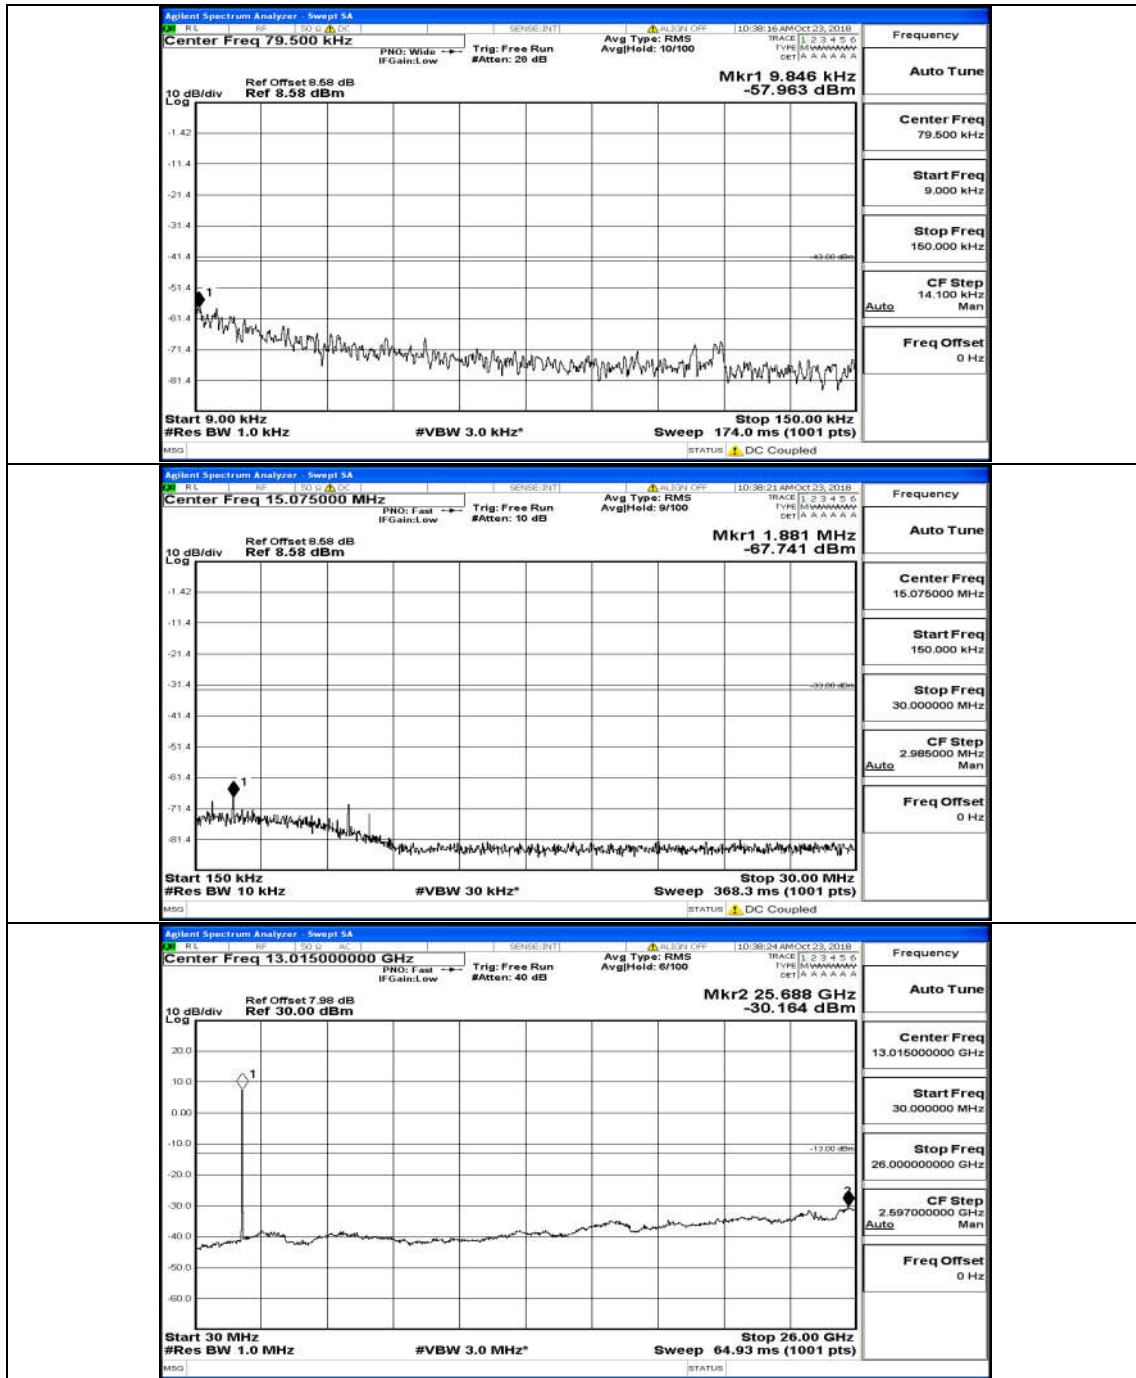

Channel Bandwidth: 10 MHz_MCH_QPSK_50RB#0

Channel Bandwidth: 10 MHz_HCH_QPSK_50RB#0

Channel Bandwidth: 10 MHz_LCH_16QAM_50RB#0

Channel Bandwidth: 10 MHz_MCH_16QAM_50RB#0

Channel Bandwidth: 10 MHz_HCH_16QAM_50RB#0