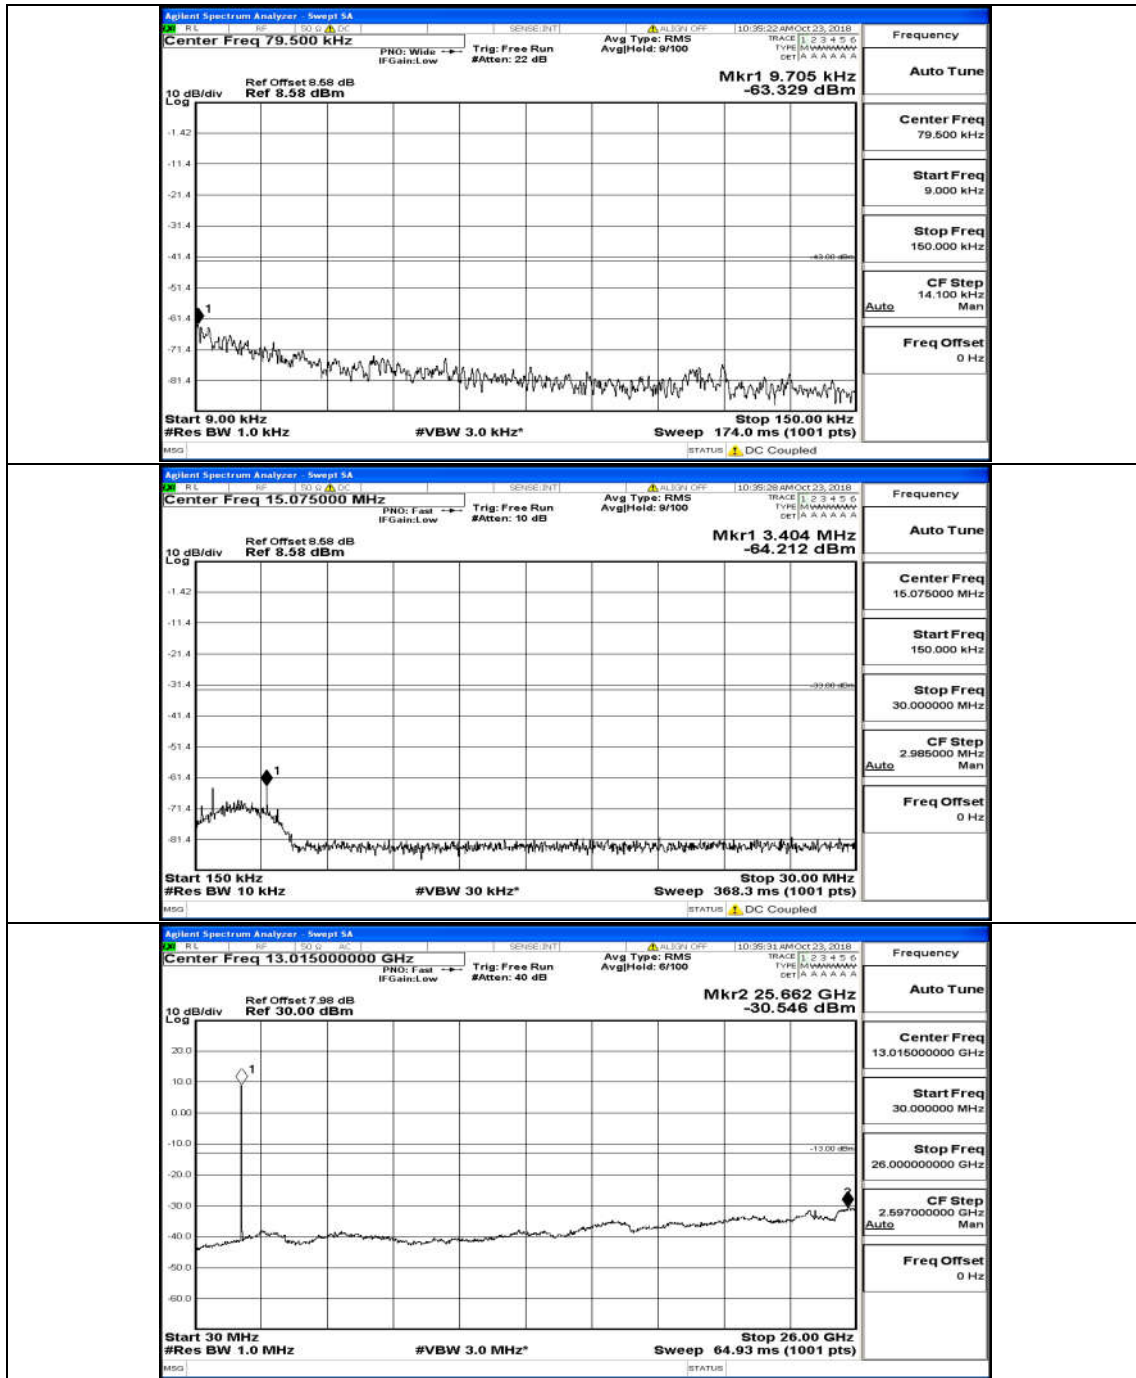

(Channel Bandwidth: 3 MHz)_HCH_QPSK_15RB#0

(Channel Bandwidth: 3 MHz)_LCH_16QAM_15RB#0

(Channel Bandwidth: 3 MHz)_MCH_16QAM_15RB#0

(Channel Bandwidth: 3 MHz)_HCH_16QAM_15RB#0

Channel Bandwidth: 5 MHz

(Channel Bandwidth: 5 MHz)_MCH_QPSK_25RB#0

(Channel Bandwidth: 5 MHz)_HCH_QPSK_25RB#0

(Channel Bandwidth: 5 MHz)_LCH_16QAM_25RB#0

(Channel Bandwidth: 5 MHz)_MCH_16QAM_25RB#0

(Channel Bandwidth: 5 MHz)_HCH_16QAM_25RB#0

Channel Bandwidth: 10 MHz

Channel Bandwidth: 10 MHz_LCH_QPSK_50RB#0