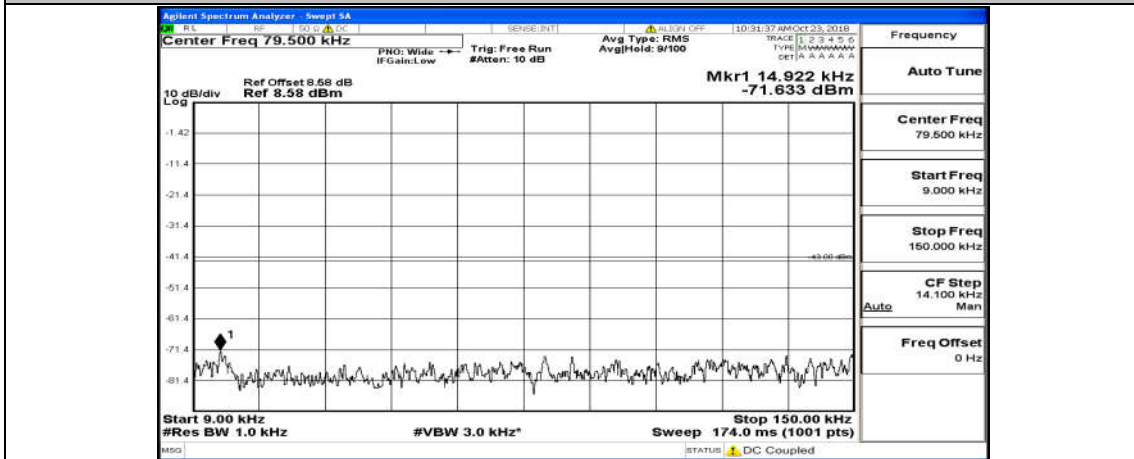

(Channel Bandwidth:20 MHz)_HCH_16QAM_100RB#0

Appendix A.5: Conducted Spurious Emission

Test Graphs

Channel Bandwidth: 1.4 MHz

(Channel Bandwidth: 1.4 MHz)_MCH_QPSK_6RB#0

(Channel Bandwidth: 1.4 MHz)_HCH_QPSK_6RB#0