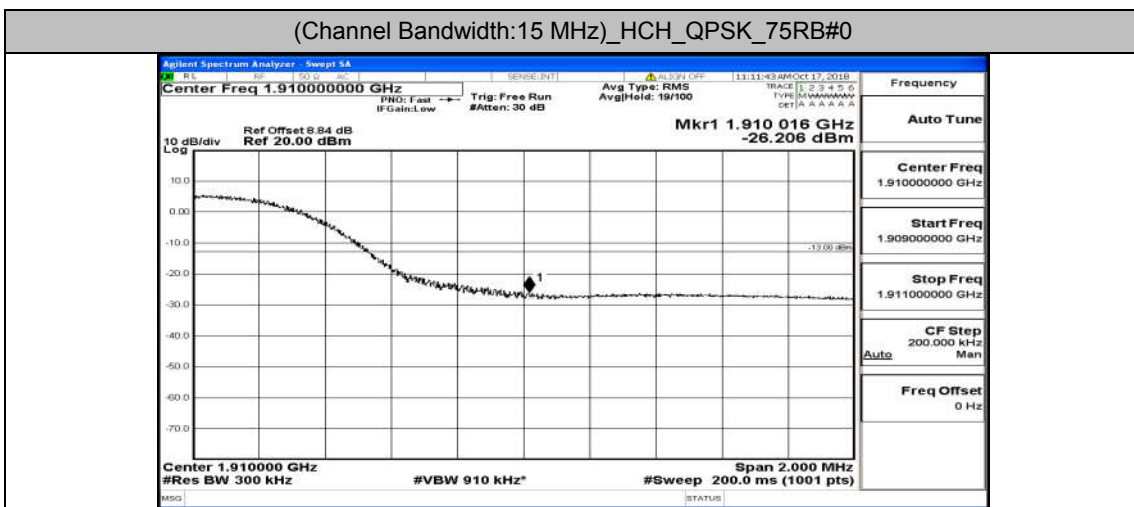

(Channel Bandwidth: 5 MHz)_LCH_QPSK_25RB#0

(Channel Bandwidth: 5 MHz)_HCH_QPSK_25RB#0

(Channel Bandwidth: 5 MHz)_LCH_16QAM_25RB#0

(Channel Bandwidth: 5 MHz)_HCH_16QAM_25RB#0

Channel Bandwidth: 10 MHz

Channel Bandwidth: 15 MHz