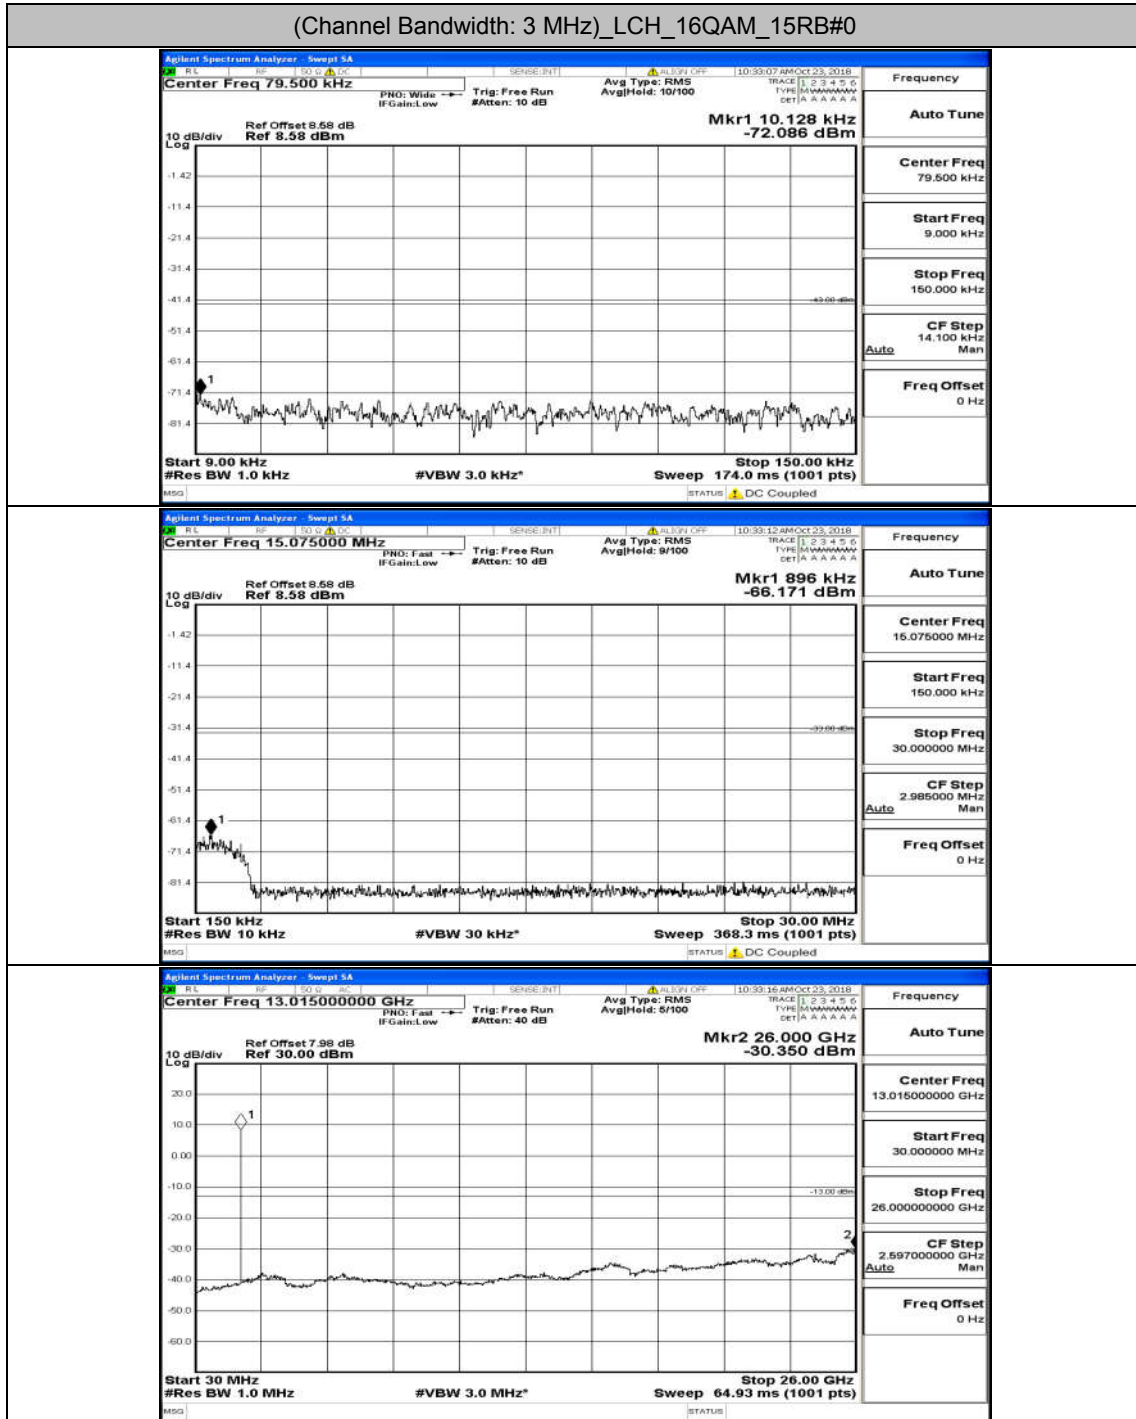

(Channel Bandwidth: 3 MHz)_LCH_16QAM_15RB#0