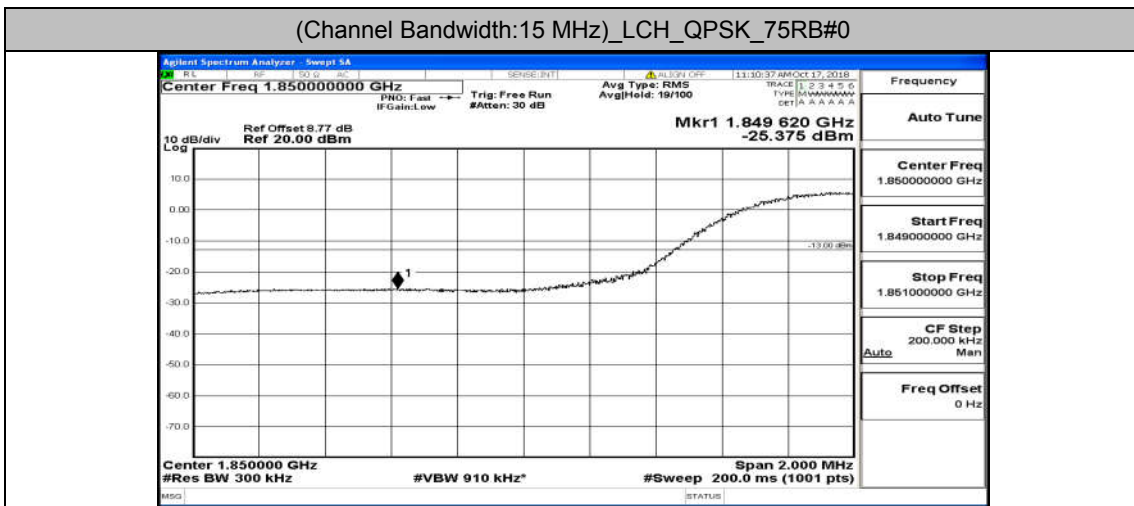

(Channel Bandwidth: 5 MHz)_LCH_QPSK_25RB#0

(Channel Bandwidth: 5 MHz)_HCH_QPSK_25RB#0

(Channel Bandwidth: 5 MHz)_LCH_16QAM_25RB#0

(Channel Bandwidth: 5 MHz)_HCH_16QAM_25RB#0

Channel Bandwidth: 10 MHz

Channel Bandwidth: 15 MHz

(Channel Bandwidth:15 MHz)_LCH_16QAM_75RB#0

(Channel Bandwidth:15 MHz)_HCH_16QAM_75RB#0

Channel Bandwidth: 20 MHz

(Channel Bandwidth:20 MHz)_LCH_QPSK_100RB#0

(Channel Bandwidth:20 MHz)_HCH_QPSK_100RB#0

(Channel Bandwidth:20 MHz)_LCH_16QAM_100RB#0