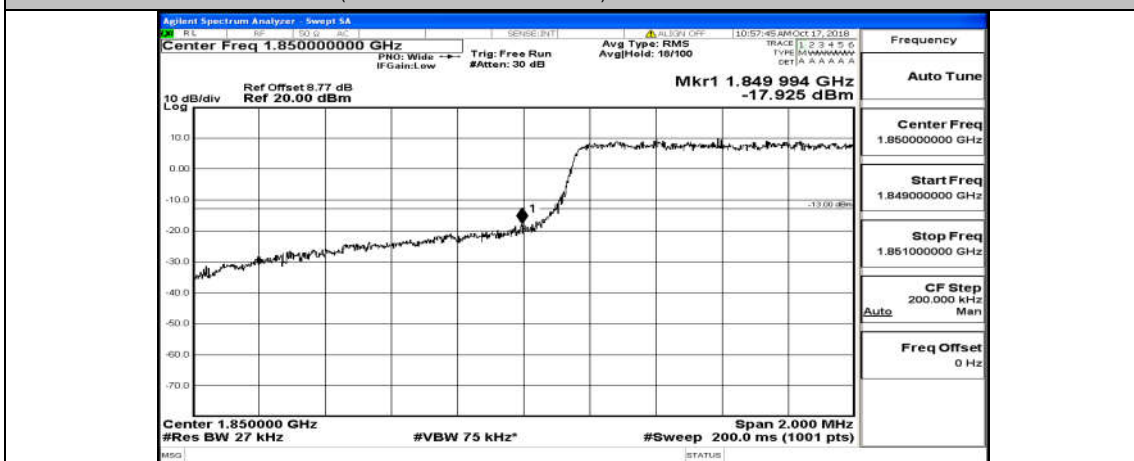

Appendix A.4: Band Edge

Test Graphs

Channel Bandwidth: 1.4 MHz

(Channel Bandwidth: 1.4 MHz)_LCH_QPSK_6RB#0

(Channel Bandwidth: 1.4 MHz)_HCH_QPSK_6RB#0

(Channel Bandwidth: 1.4 MHz)_LCH_16QAM_6RB#0

(Channel Bandwidth: 1.4 MHz)_HCH_16QAM_6RB#0

Channel Bandwidth: 3 MHz

(Channel Bandwidth: 3 MHz)_LCH_QPSK_15RB#0

(Channel Bandwidth: 3 MHz)_HCH_QPSK_15RB#0

(Channel Bandwidth: 3 MHz)_LCH_16QAM_15RB#0

(Channel Bandwidth: 3 MHz)_HCH_16QAM_15RB#0

Channel Bandwidth: 5 MHz