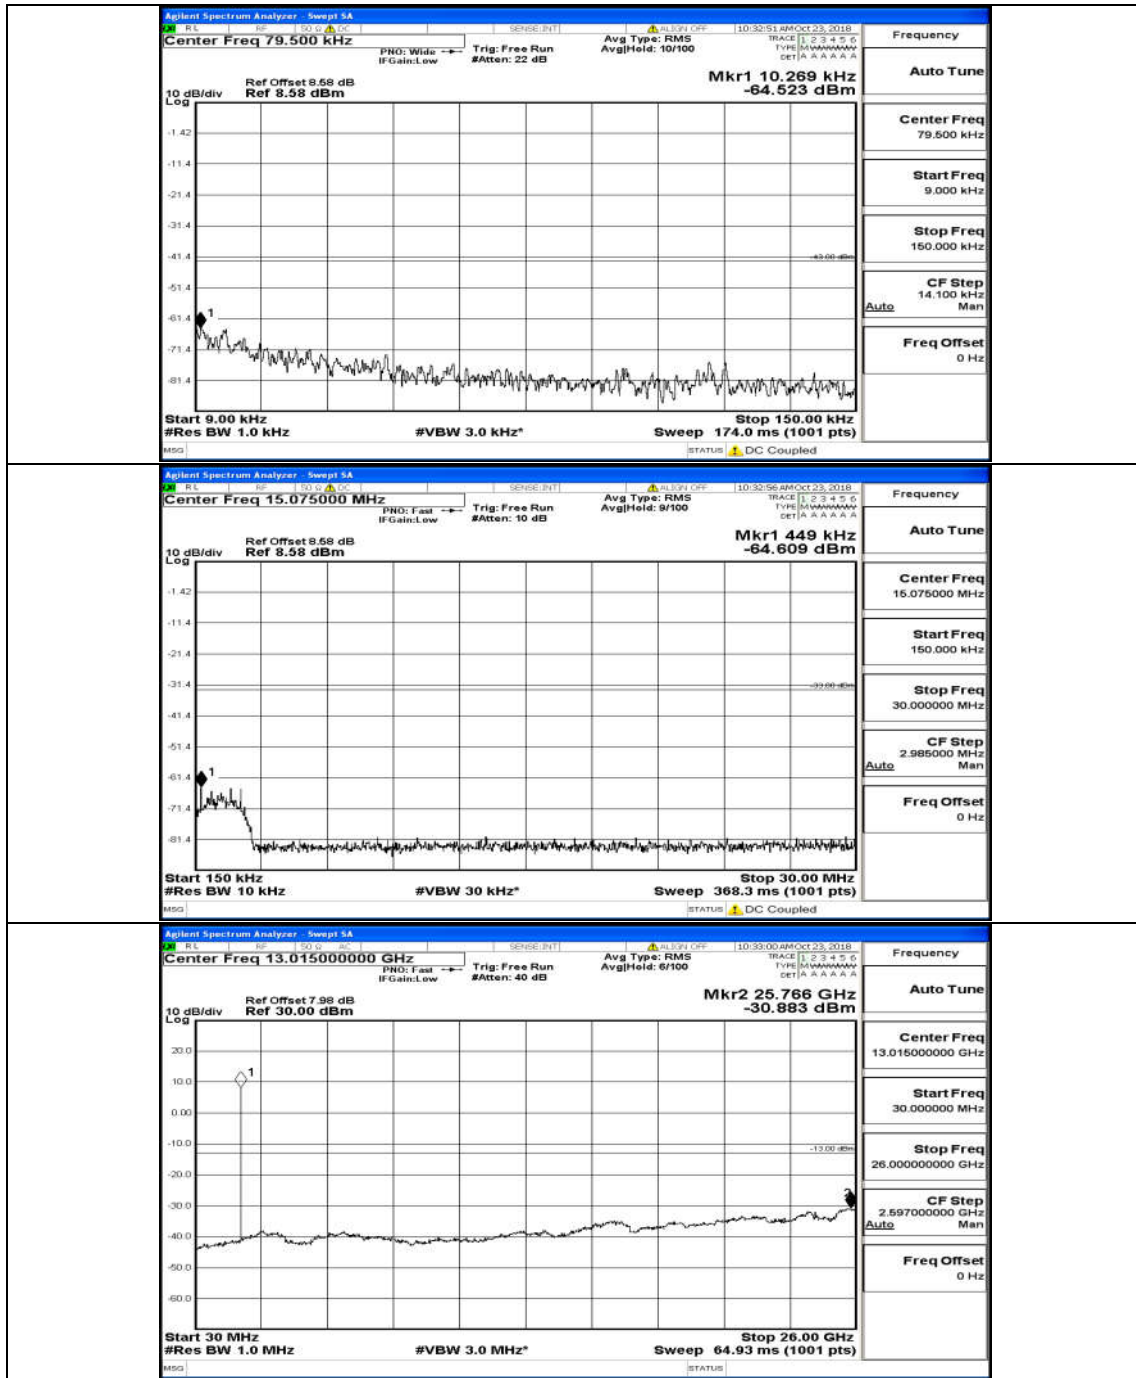

(Channel Bandwidth: 1.4 MHz)_LCH_16QAM_6RB#0

(Channel Bandwidth: 1.4 MHz)_MCH_16QAM_6RB#0

(Channel Bandwidth: 1.4 MHz)_HCH_16QAM_6RB#0

Channel Bandwidth: 3 MHz

(Channel Bandwidth: 3 MHz)_LCH_QPSK_15RB#0

(Channel Bandwidth: 3 MHz)_MCH_QPSK_15RB#0