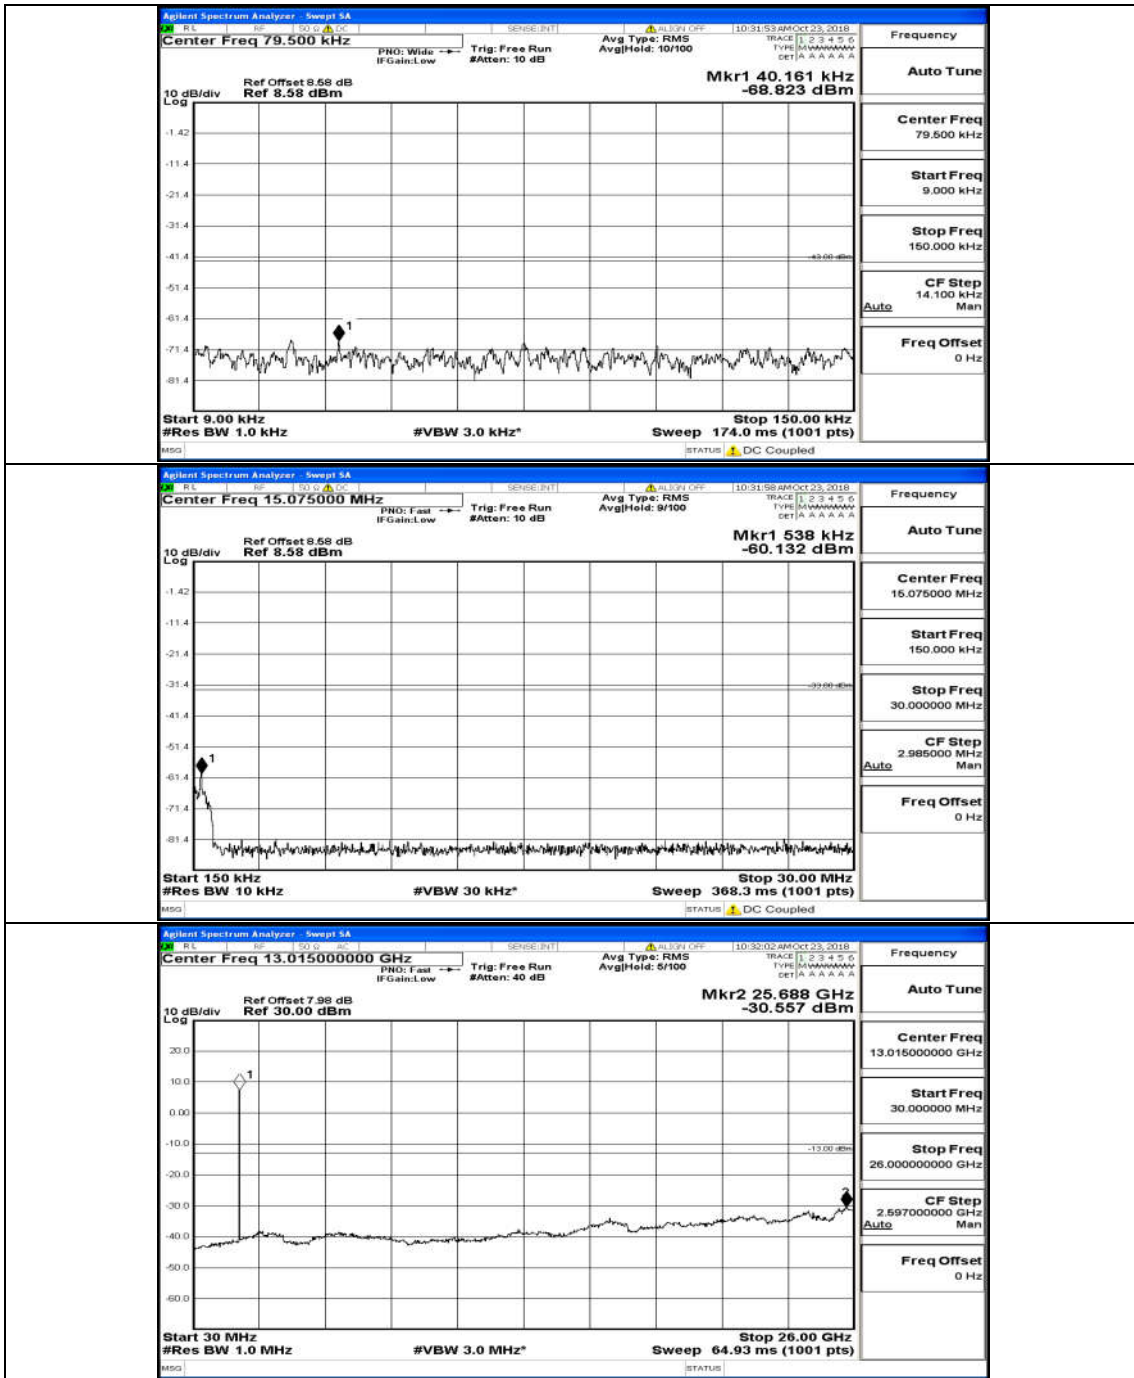

(Channel Bandwidth: 1.4 MHz)_HCH_16QAM_6RB#0