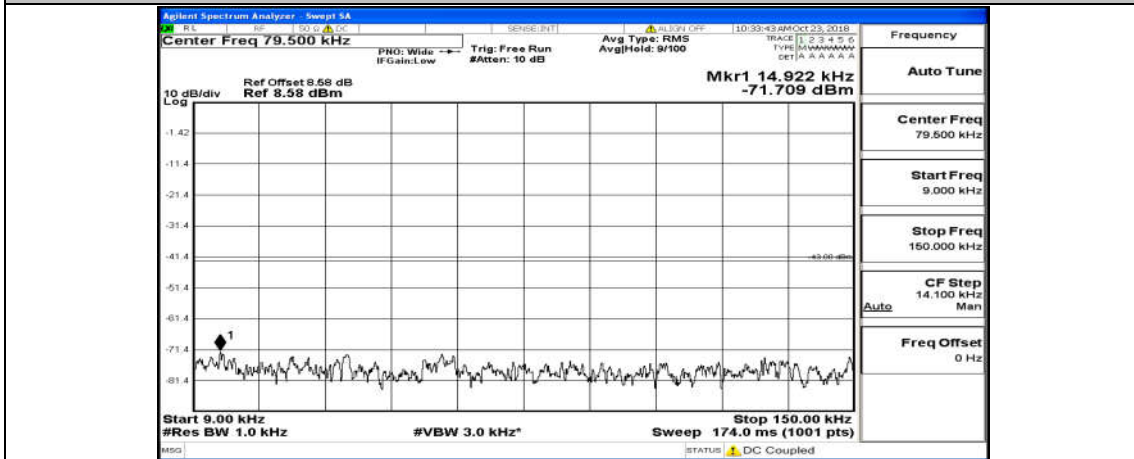

(Channel Bandwidth: 3 MHz)_MCH_16QAM_15RB#0

(Channel Bandwidth: 3 MHz)_HCH_16QAM_15RB#0