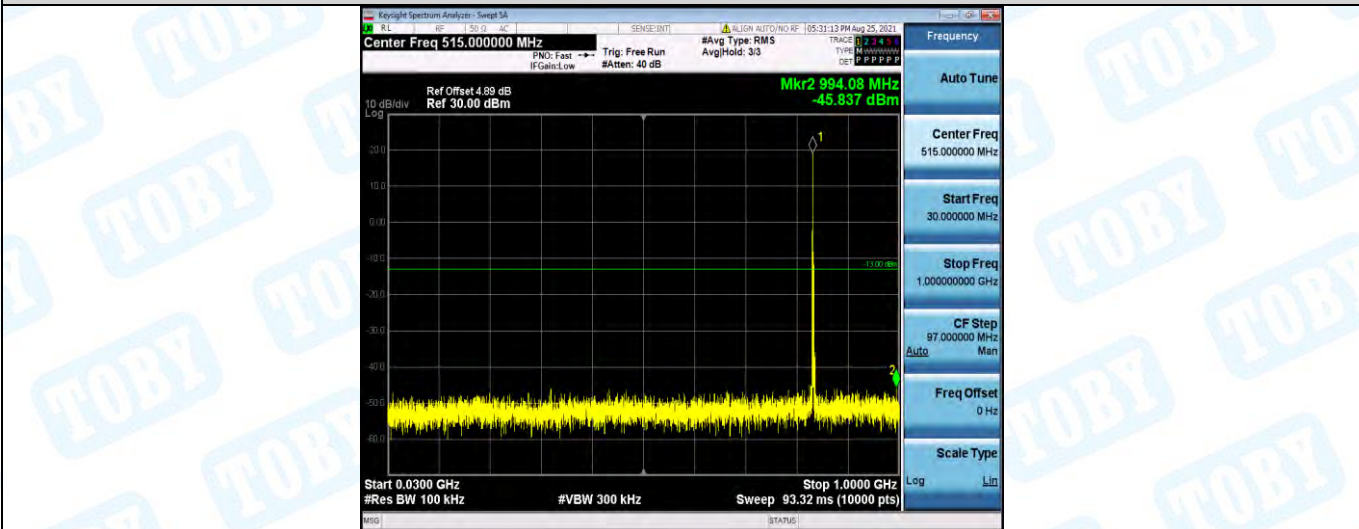

Band5-3MHz-QPSK-20525-1RB#0-Range1: 30~1000MHz

Band5-3MHz-QPSK-20525-1RB#0-Range2: 1000~10000MHz