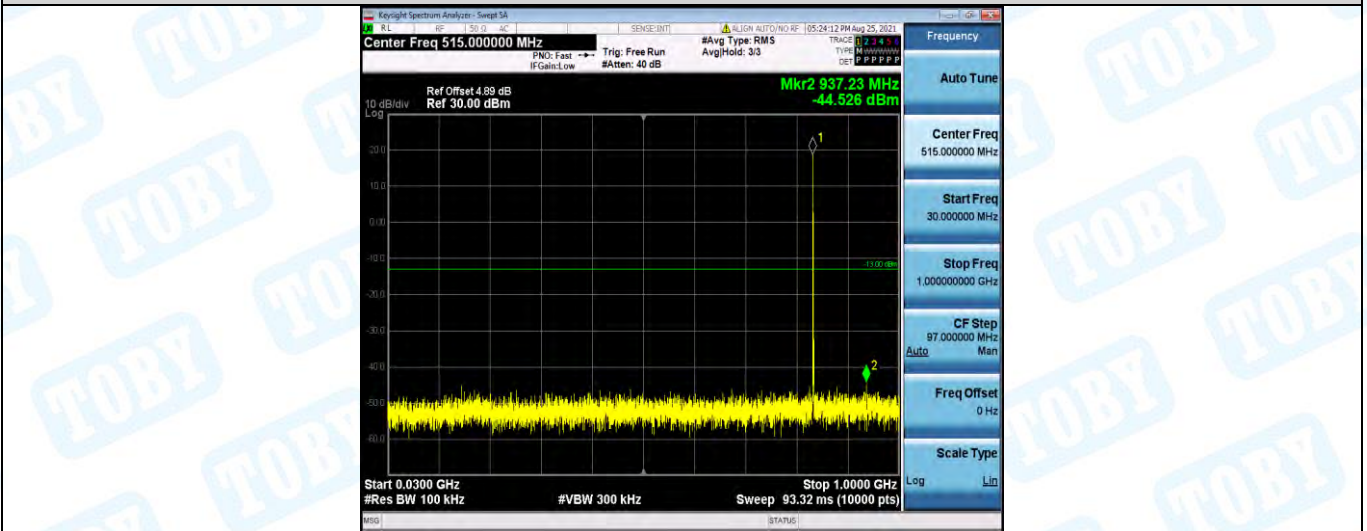

Band5-1.4MHz-16QAM-20525-1RB#0-Range1:30~10000MHz

Band5-1.4MHz-16QAM-20525-1RB#0-Range2:1000~10000MHz