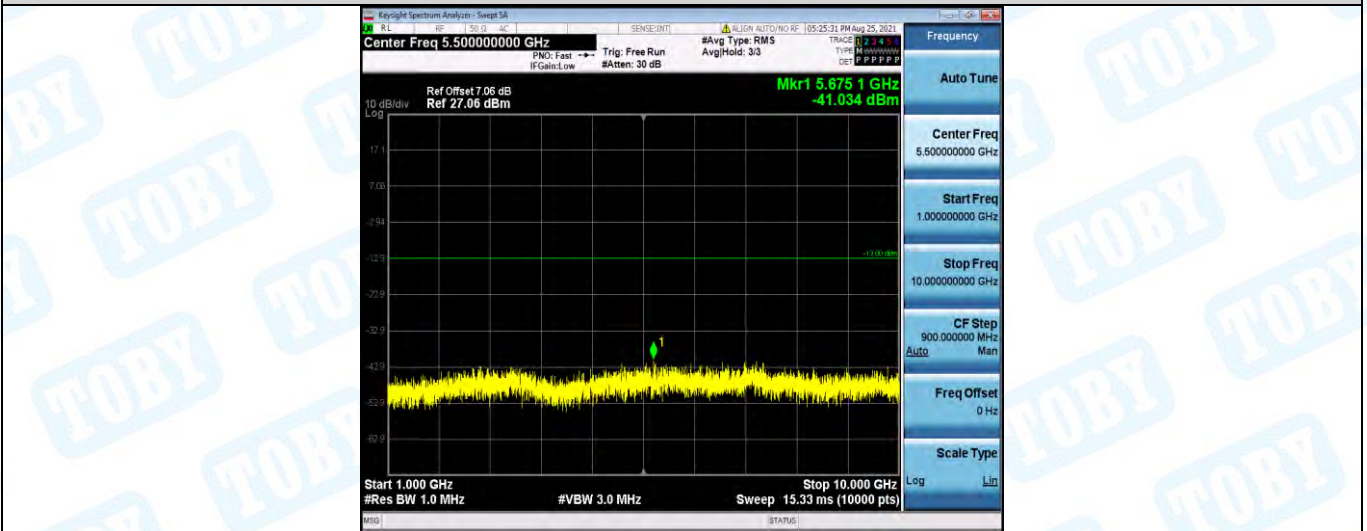

Band5-1.4MHz-16QAM-20525-1RB#0-Range1:30~10000MHz

Band5-1.4MHz-16QAM-20525-1RB#0-Range2:1000~10000MHz

Band5-1.4MHz-16QAM-20643-1RB#0-Range1:30~1000MHz

Band5-1.4MHz-16QAM-20643-1RB#0-Range2:1000~10000MHz

Band5-3MHz-QPSK-20415-1RB#0-Range1:30~1000MHz