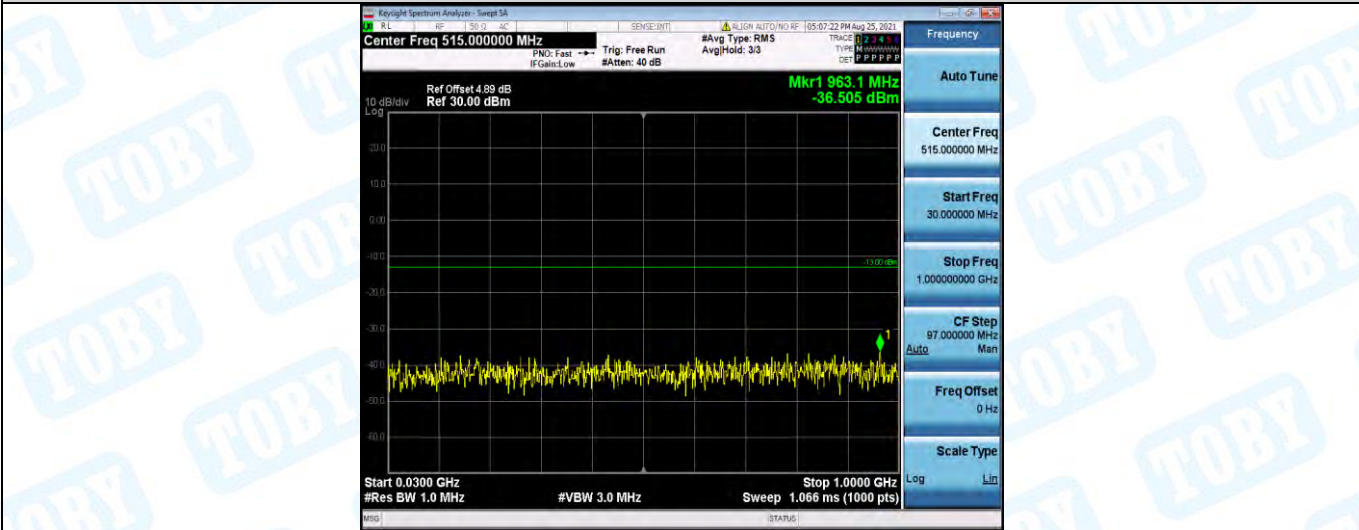

Band4-15MHz-16QAM-2025-1RB#0-Range2: 1000~20000MHz

Band4-15MHz-16QAM-20175-1RB#0-Range1:30~1000MHz

Band4-15MHz-16QAM-20175-1RB#0-Range2: 1000~20000MHz

Band4-15MHz-16QAM-20325-1RB#0-Range1:30~1000MHz

Band4-15MHz-16QAM-20325-1RB#0-Range2:1000~20000MHz