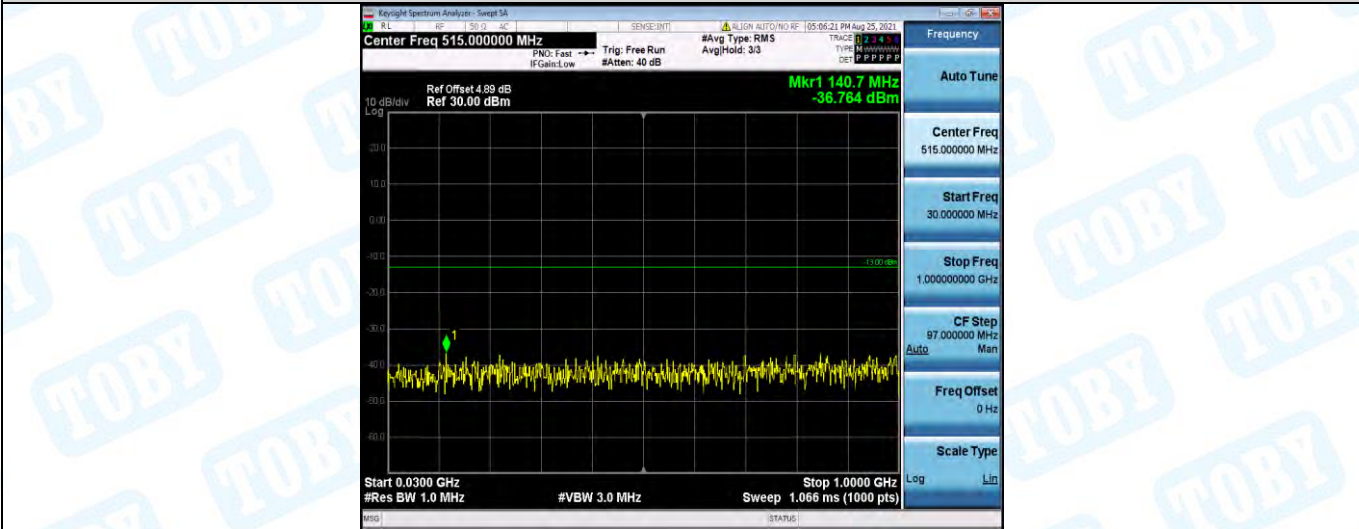

Band4-15MHz-16QAM-20175-1RB#0-Range1:30~1000MHz

Band4-15MHz-16QAM-20175-1RB#0-Range2: 1000~20000MHz