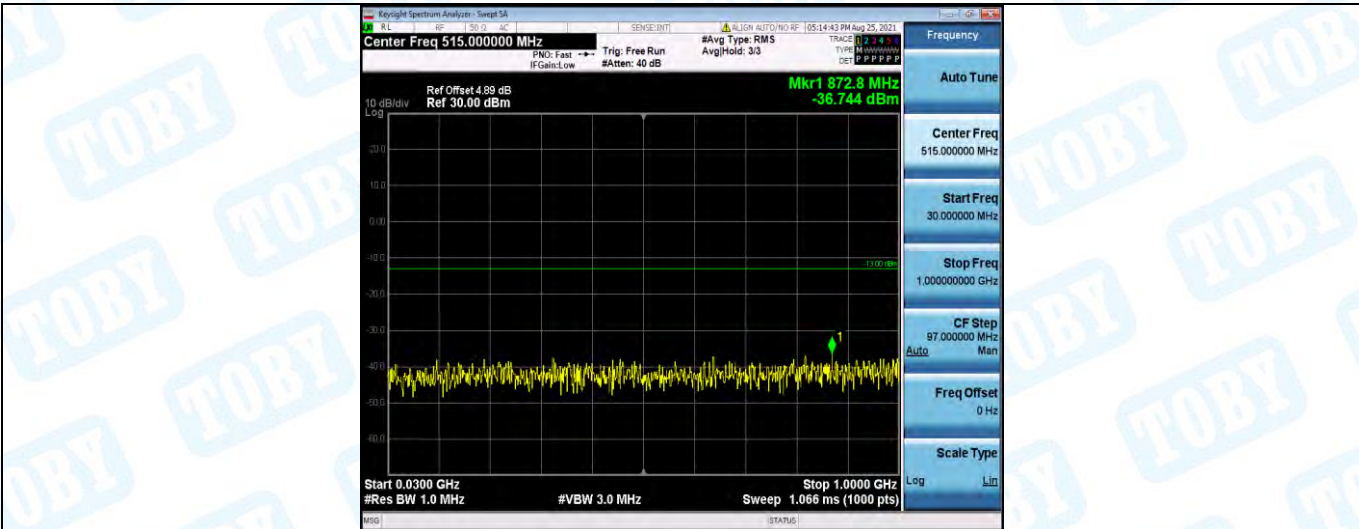

Band4-20MHz-QPSK-20050-1RB#0-Range1:30~1000MHz

Band4-20MHz-QPSK-20050-1RB#0-Range2:1000~2000MHz