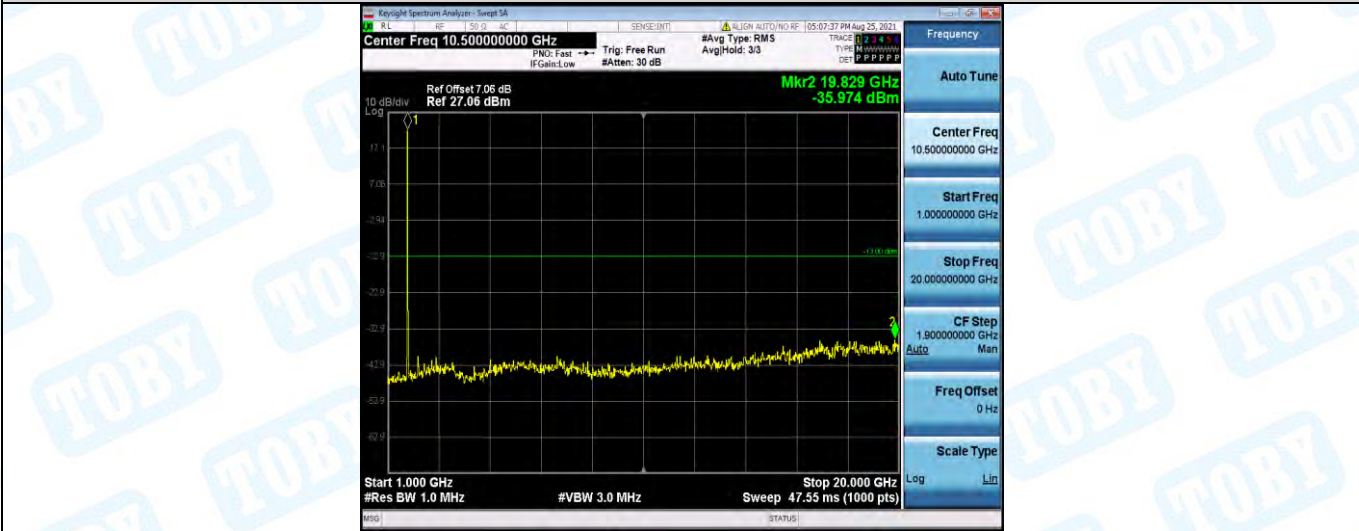

Band4-15MHz-16QAM-2025-1RB#0-Range2: 1000~20000MHz

Band4-15MHz-16QAM-20175-1RB#0-Range1:30~1000MHz

Band4-15MHz-16QAM-20175-1RB#0-Range2: 1000~20000MHz

Band4-15MHz-16QAM-20325-1RB#0-Range1:30~1000MHz

Band4-15MHz-16QAM-20325-1RB#0-Range2:1000~20000MHz