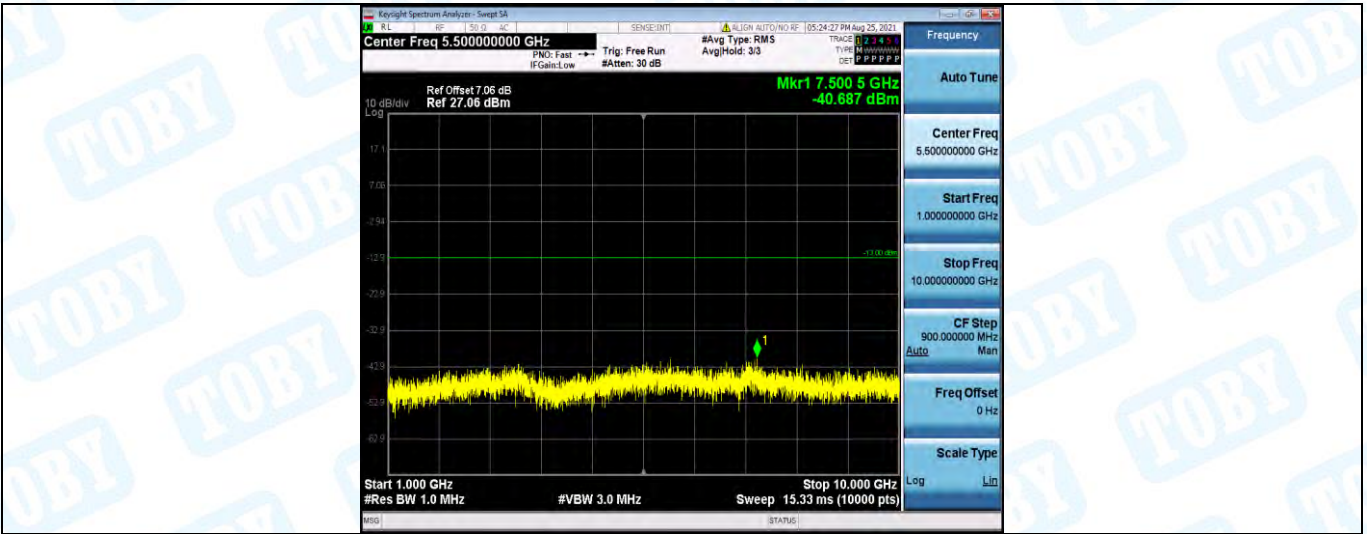

Band5-1.4MHz-16QAM-20525-1RB#0-Range2:1000~10000MHz

Band5-1.4MHz-16QAM-20643-1RB#0-Range1:30~1000MHz