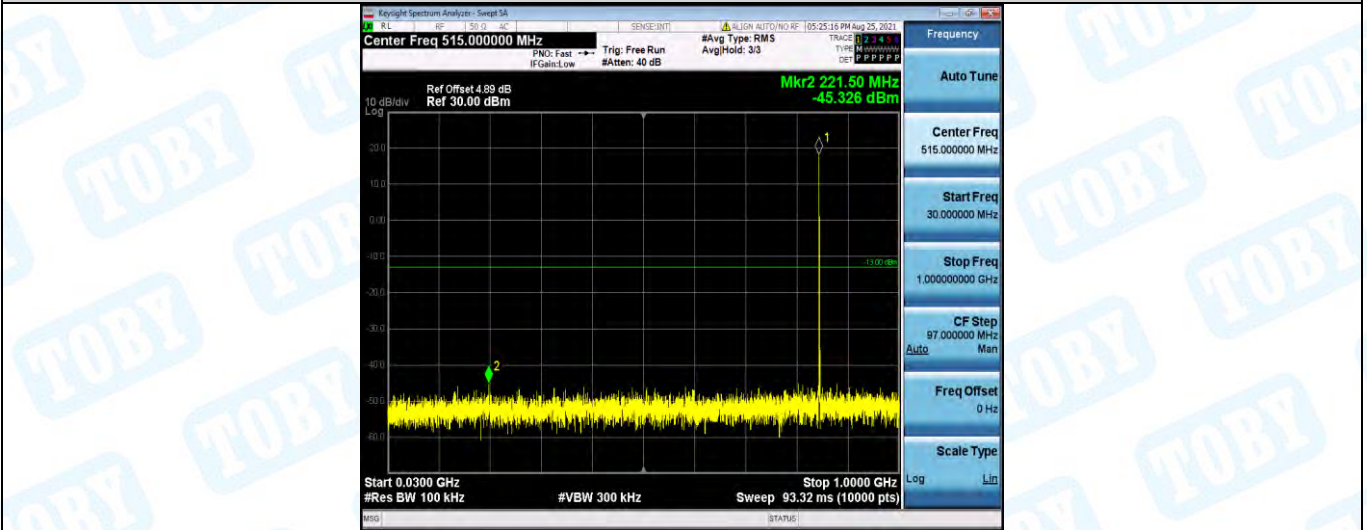

Band5-1.4MHz-16QAM-20525-1RB#0-Range1:30~10000MHz

Band5-1.4MHz-16QAM-20525-1RB#0-Range2:1000~10000MHz

Band5-1.4MHz-16QAM-20643-1RB#0-Range1:30~1000MHz

Band5-1.4MHz-16QAM-20643-1RB#0-Range2:1000~10000MHz

Band5-3MHz-QPSK-20415-1RB#0-Range1:30~1000MHz