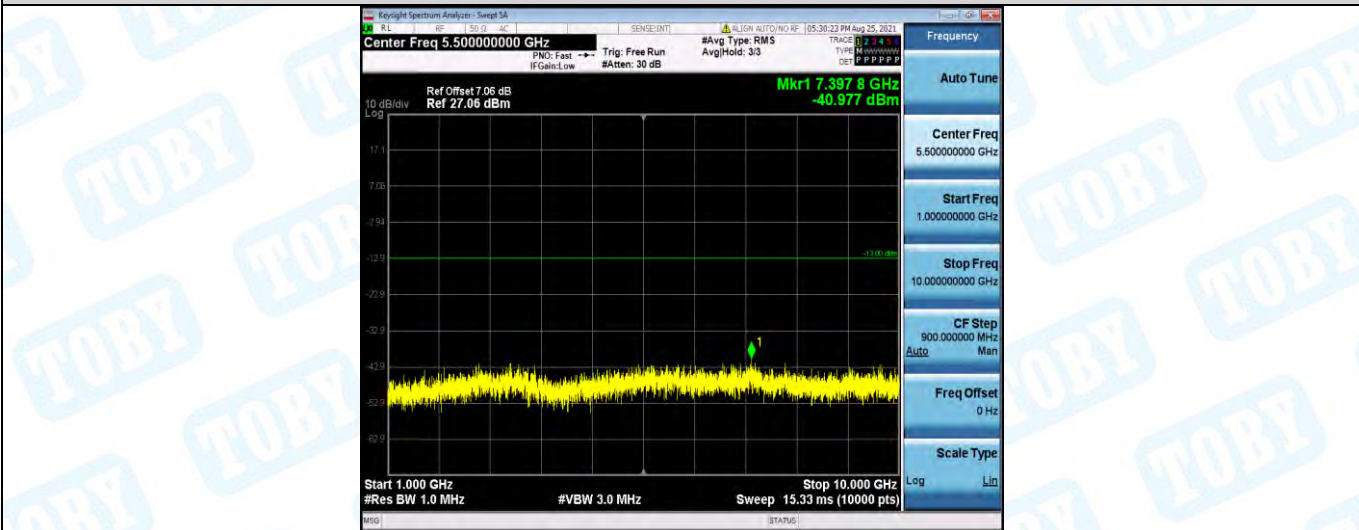

Band5-3MHz-QPSK-20415-1RB#0-Range2: 1000~10000MHz

Band5-3MHz-QPSK-20525-1RB#0-Range1: 30~1000MHz