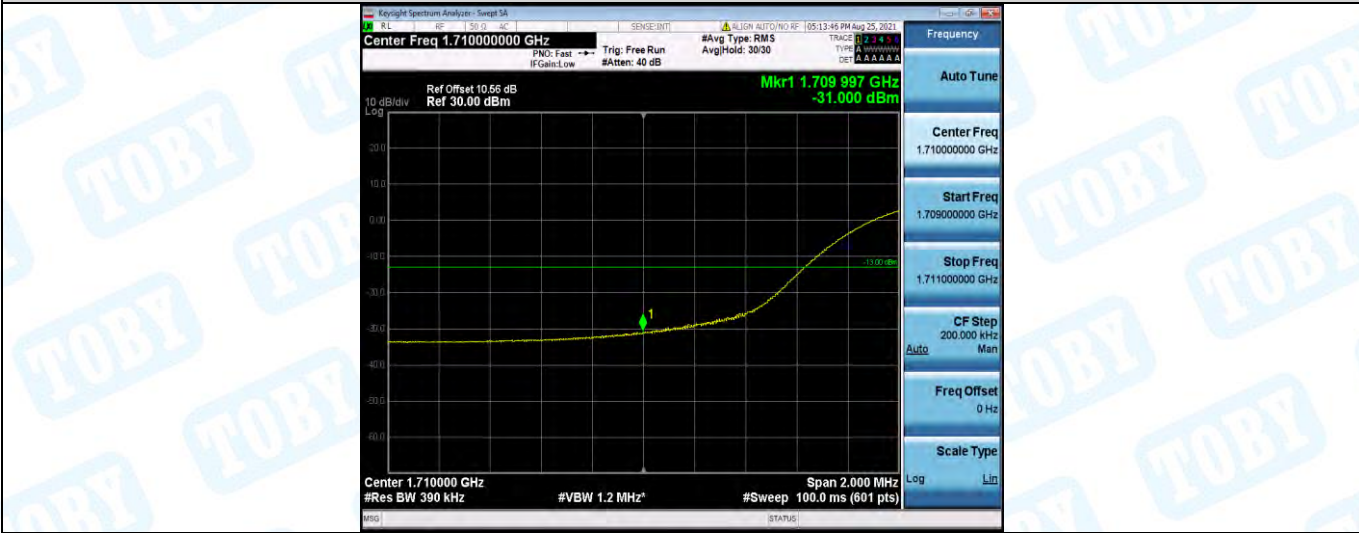

Band4-20MHz-16QAM-20050-100RB#0