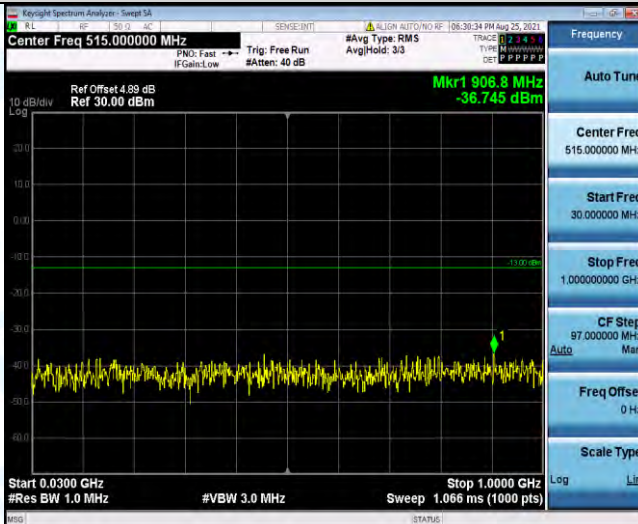

Test Graphs

Band2-1.4MHz-QPSK-18607-1RB#0-Range1:30~1000MHz