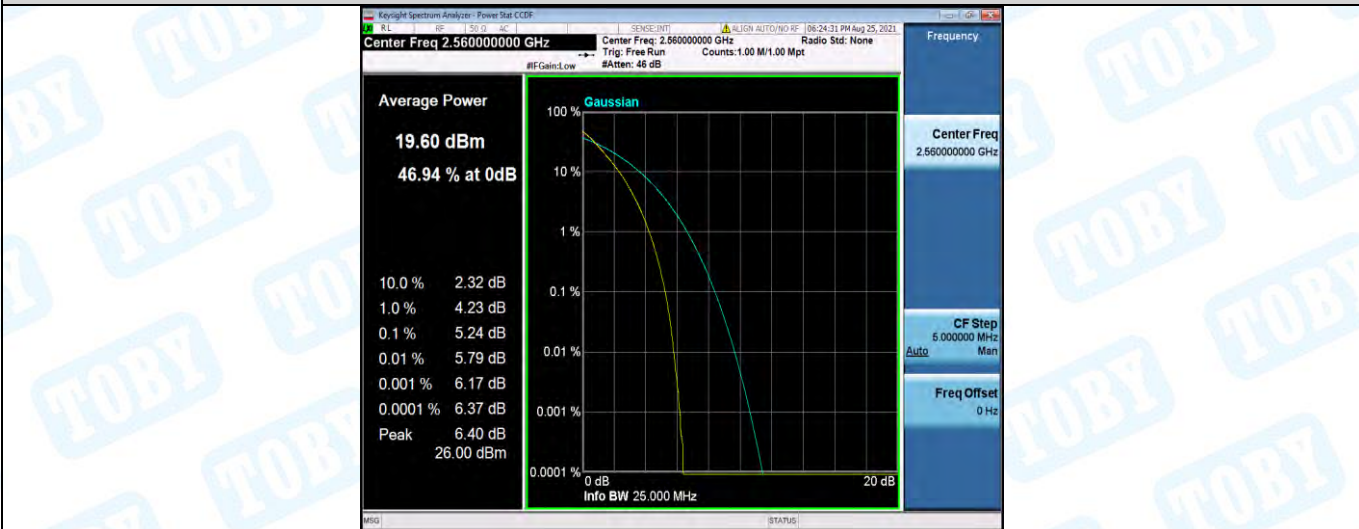

Band7-20MHz-QPSK-21100-100RB#0

Band7-20MHz-QPSK-21350-100RB#0

Band7-20MHz-16QAM-20850-100RB#0

Band7-20MHz-16QAM-21100-100RB#0

Band7-20MHz-16QAM-21350-100RB#0

Appendix C: 26dB Bandwidth and Occupied Bandwidth