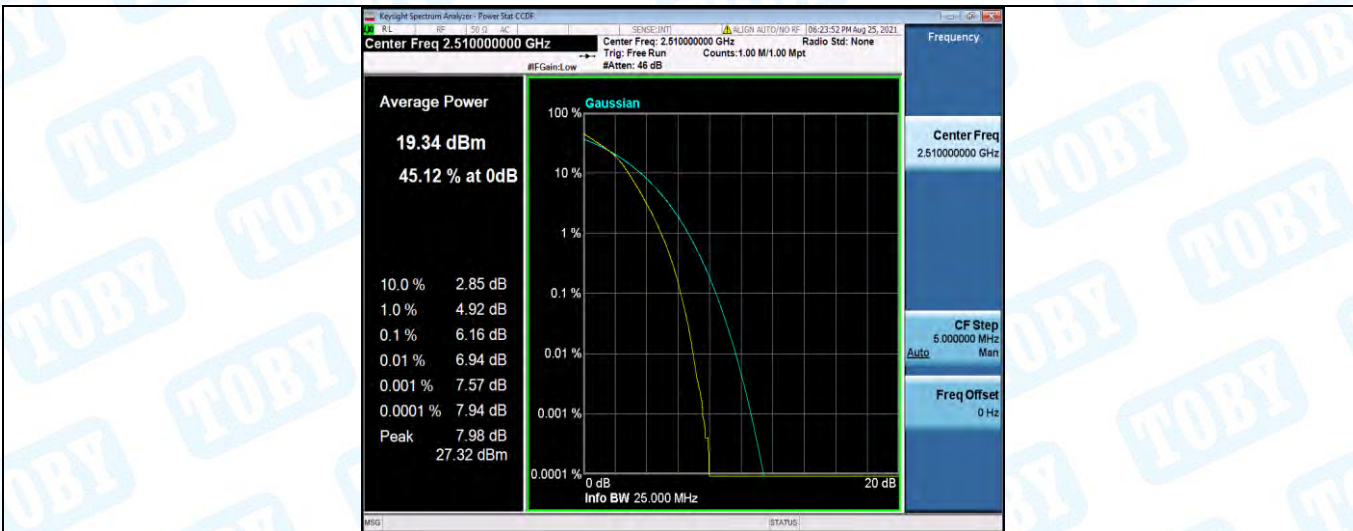

Band7-20MHz-QPSK-21100-100RB#0

Band7-20MHz-QPSK-21350-100RB#0

Band7-20MHz-16QAM-20850-100RB#0

Band7-20MHz-16QAM-21100-100RB#0

Band7-20MHz-16QAM-21350-100RB#0

Appendix C: 26dB Bandwidth and Occupied Bandwidth