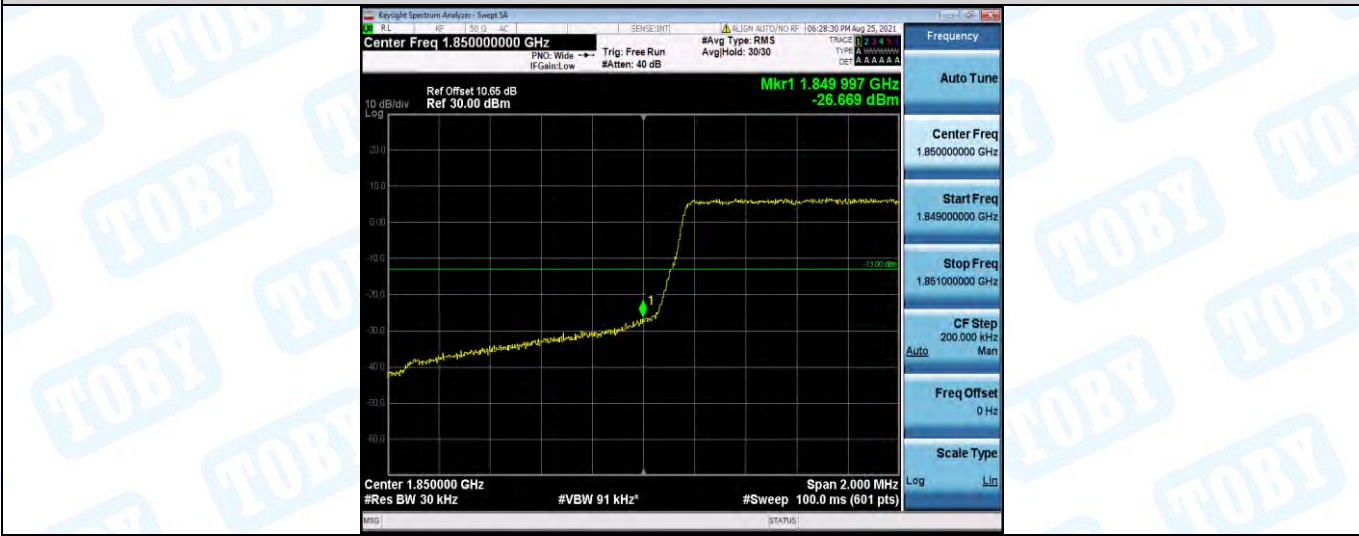

Band2-1.4MHz-16QAM-19193-1RB#0