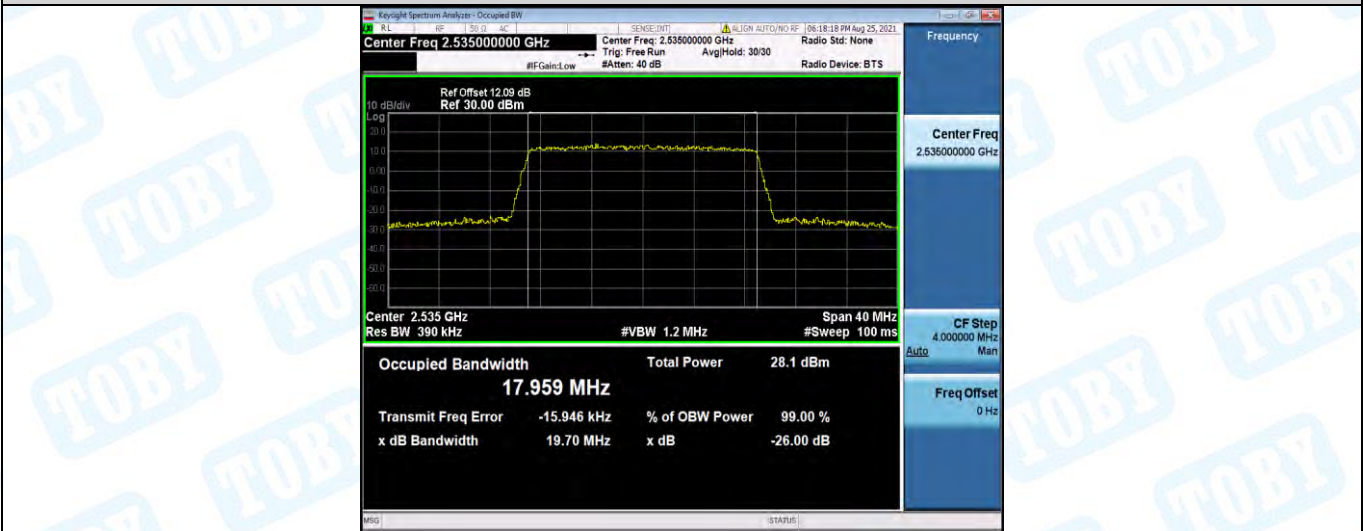

Band7-20MHz-QPSK-21100-100RB#0

Band7-20MHz-QPSK-21350-100RB#0

Band7-20MHz-16QAM-20850-100RB#0

Band7-20MHz-16QAM-21100-100RB#0

Band7-20MHz-16QAM-21350-100RB#0

Appendix D: Band Edge

Test Result

Band	Bandwidth	Modulation	Channel	RB Config.	Result (dBm)	Verdict
Band2	1.4MHz	QPSK	18607	1RB#0	-22.69	PASS
Band2	1.4MHz	QPSK	18607	1RB#5	-35.45	PASS
Band2	1.4MHz	QPSK	18607	6RB#0	-26.33	PASS
Band2	1.4MHz	QPSK	19193	1RB#0	-37.84	PASS
Band2	1.4MHz	QPSK	19193	1RB#5	-27.46	PASS
Band2	1.4MHz	QPSK	19193	6RB#0	-27.17	PASS
Band2	1.4MHz	16QAM	18607	1RB#0	-23.19	PASS
Band2	1.4MHz	16QAM	18607	1RB#5	-36.33	PASS
Band2	1.4MHz	16QAM	18607	6RB#0	-26.67	PASS
Band2	1.4MHz	16QAM	19193	1RB#0	-39.03	PASS
Band2	1.4MHz	16QAM	19193	1RB#5	-27.53	PASS
Band2	1.4MHz	16QAM	19193	6RB#0	-27.96	PASS
Band2	3MHz	QPSK	18615	1RB#0	-15.43	PASS
Band2	3MHz	QPSK	18615	1RB#14	-28.05	PASS
Band2	3MHz	QPSK	18615	15RB#0	-24.78	PASS
Band2	3MHz	QPSK	19185	1RB#0	-30.28	PASS
Band2	3MHz	QPSK	19185	1RB#14	-16.01	PASS
Band2	3MHz	QPSK	19185	15RB#0	-26.12	PASS
Band2	3MHz	16QAM	18615	1RB#0	-16.29	PASS
Band2	3MHz	16QAM	18615	1RB#14	-29.44	PASS
Band2	3MHz	16QAM	18615	15RB#0	-26.26	PASS
Band2	3MHz	16QAM	19185	1RB#0	-31.65	PASS
Band2	3MHz	16QAM	19185	1RB#14	-17.10	PASS
Band2	3MHz	16QAM	19185	15RB#0	-27.56	PASS
Band2	5MHz	QPSK	18625	1RB#0	-15.73	PASS
Band2	5MHz	QPSK	18625	1RB#24	-34.18	PASS
Band2	5MHz	QPSK	18625	25RB#0	-26.41	PASS
Band2	5MHz	QPSK	19175	1RB#0	-37.07	PASS
Band2	5MHz	QPSK	19175	1RB#24	-17.10	PASS
Band2	5MHz	QPSK	19175	25RB#0	-27.82	PASS
Band2	5MHz	16QAM	18625	1RB#0	-17.50	PASS
Band2	5MHz	16QAM	18625	1RB#24	-35.54	PASS