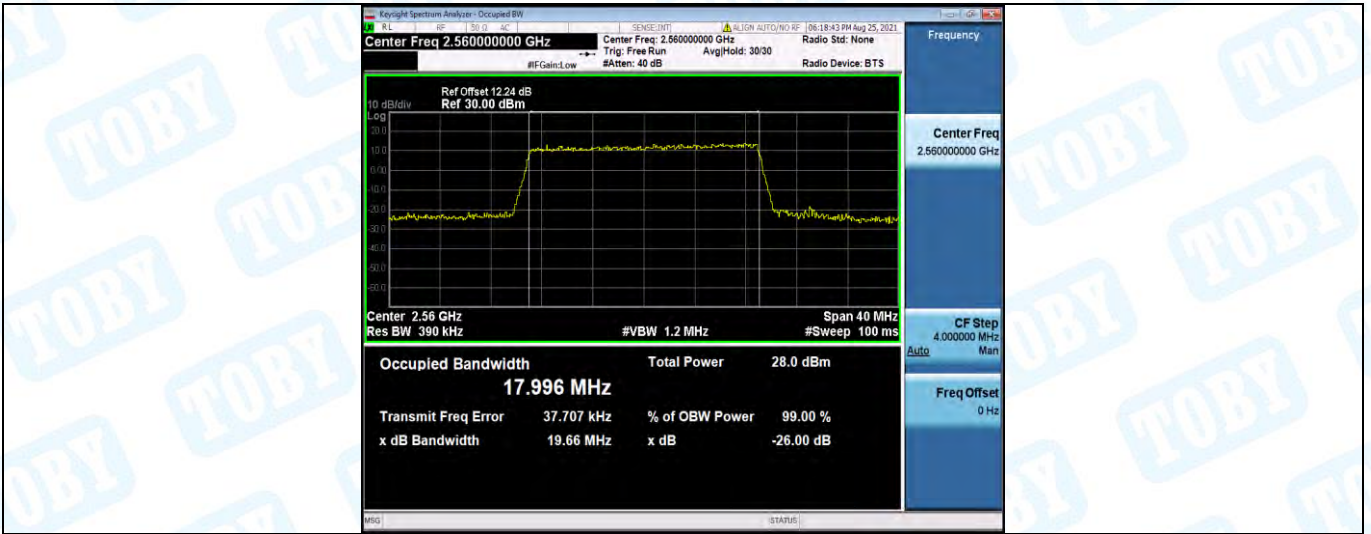

Band7-20MHz-QPSK-21100-100RB#0

Band7-20MHz-QPSK-21350-100RB#0

Band7-20MHz-16QAM-20850-100RB#0

Band7-20MHz-16QAM-21100-100RB#0

Band7-20MHz-16QAM-21350-100RB#0

Appendix D: Band Edge

Test Result

Band	Bandwidth	Modulation	Channel	RB Config.	Result (dBm)	Verdict
Band2	1.4MHz	QPSK	18607	1RB#0	-22.69	PASS
Band2	1.4MHz	QPSK	18607	1RB#5	-35.45	PASS
Band2	1.4MHz	QPSK	18607	6RB#0	-26.33	PASS
Band2	1.4MHz	QPSK	19193	1RB#0	-37.84	PASS
Band2	1.4MHz	QPSK	19193	1RB#5	-27.46	PASS
Band2	1.4MHz	QPSK	19193	6RB#0	-27.17	PASS
Band2	1.4MHz	16QAM	18607	1RB#0	-23.19	PASS
Band2	1.4MHz	16QAM	18607	1RB#5	-36.33	PASS
Band2	1.4MHz	16QAM	18607	6RB#0	-26.67	PASS
Band2	1.4MHz	16QAM	19193	1RB#0	-39.03	PASS
Band2	1.4MHz	16QAM	19193	1RB#5	-27.53	PASS
Band2	1.4MHz	16QAM	19193	6RB#0	-27.96	PASS
Band2	3MHz	QPSK	18615	1RB#0	-15.43	PASS
Band2	3MHz	QPSK	18615	1RB#14	-28.05	PASS
Band2	3MHz	QPSK	18615	15RB#0	-24.78	PASS
Band2	3MHz	QPSK	19185	1RB#0	-30.28	PASS
Band2	3MHz	QPSK	19185	1RB#14	-16.01	PASS
Band2	3MHz	QPSK	19185	15RB#0	-26.12	PASS
Band2	3MHz	16QAM	18615	1RB#0	-16.29	PASS
Band2	3MHz	16QAM	18615	1RB#14	-29.44	PASS
Band2	3MHz	16QAM	18615	15RB#0	-26.26	PASS
Band2	3MHz	16QAM	19185	1RB#0	-31.65	PASS
Band2	3MHz	16QAM	19185	1RB#14	-17.10	PASS
Band2	3MHz	16QAM	19185	15RB#0	-27.56	PASS
Band2	5MHz	QPSK	18625	1RB#0	-15.73	PASS
Band2	5MHz	QPSK	18625	1RB#24	-34.18	PASS
Band2	5MHz	QPSK	18625	25RB#0	-26.41	PASS
Band2	5MHz	QPSK	19175	1RB#0	-37.07	PASS
Band2	5MHz	QPSK	19175	1RB#24	-17.10	PASS
Band2	5MHz	QPSK	19175	25RB#0	-27.82	PASS
Band2	5MHz	16QAM	18625	1RB#0	-17.50	PASS
Band2	5MHz	16QAM	18625	1RB#24	-35.54	PASS