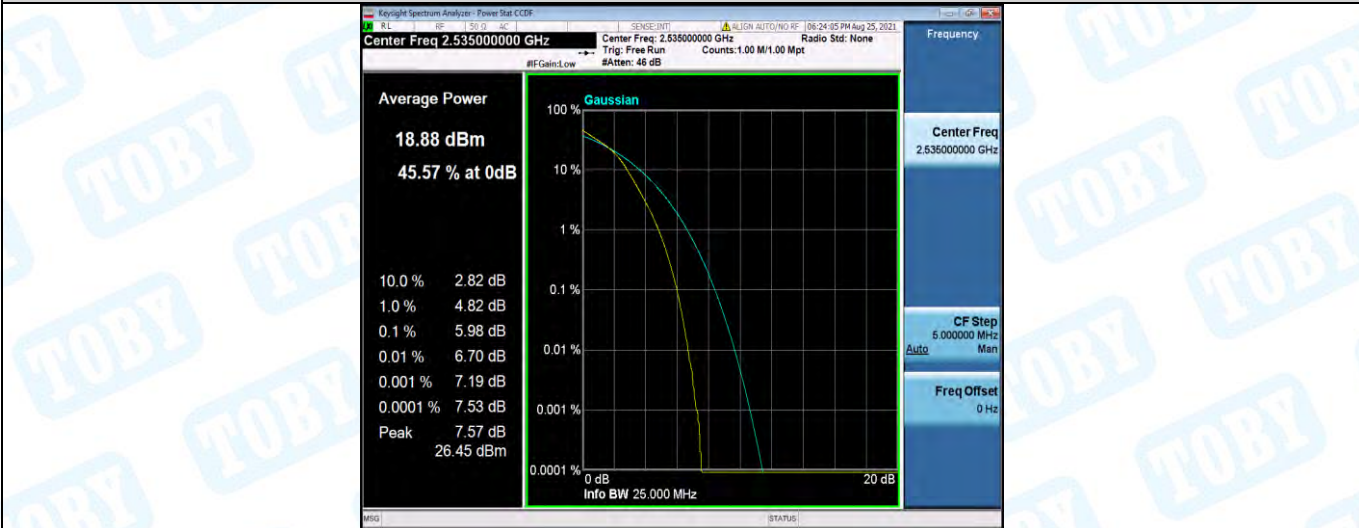

Band7-20MHz-QPSK-21100-100RB#0

Band7-20MHz-QPSK-21350-100RB#0

Band7-20MHz-16QAM-20850-100RB#0

Band7-20MHz-16QAM-21100-100RB#0

Band7-20MHz-16QAM-21350-100RB#0

Appendix C: 26dB Bandwidth and Occupied Bandwidth