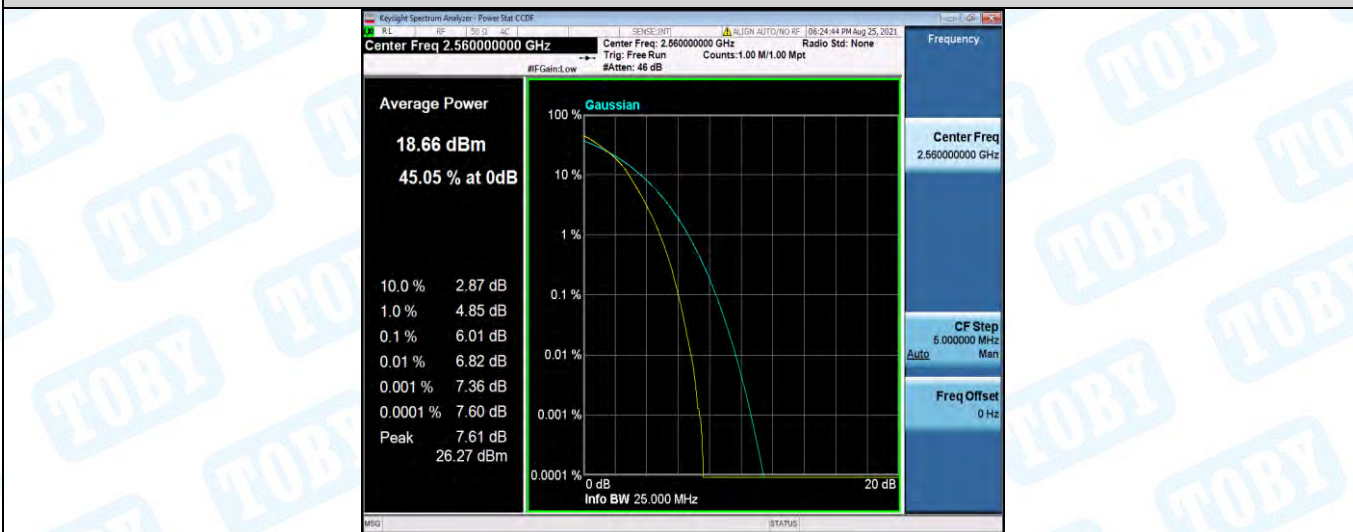

Band7-20MHz-QPSK-21100-100RB#0

Band7-20MHz-QPSK-21350-100RB#0

Band7-20MHz-16QAM-20850-100RB#0

Band7-20MHz-16QAM-21100-100RB#0

Band7-20MHz-16QAM-21350-100RB#0

Appendix C: 26dB Bandwidth and Occupied Bandwidth