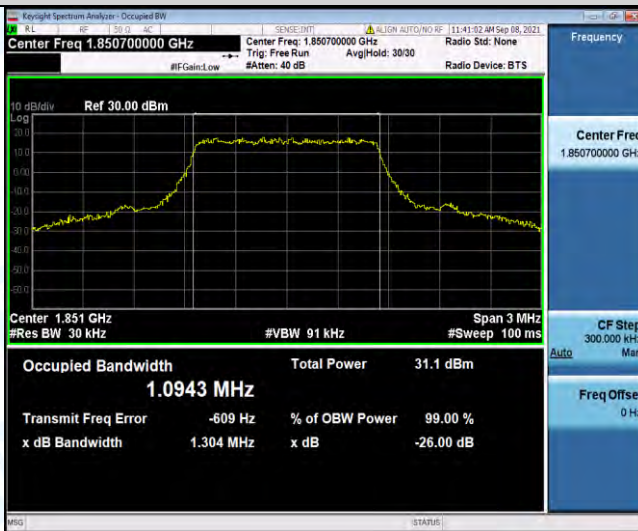

Test Graphs

Band2-1.4MHz-QPSK-18607-6RB#0