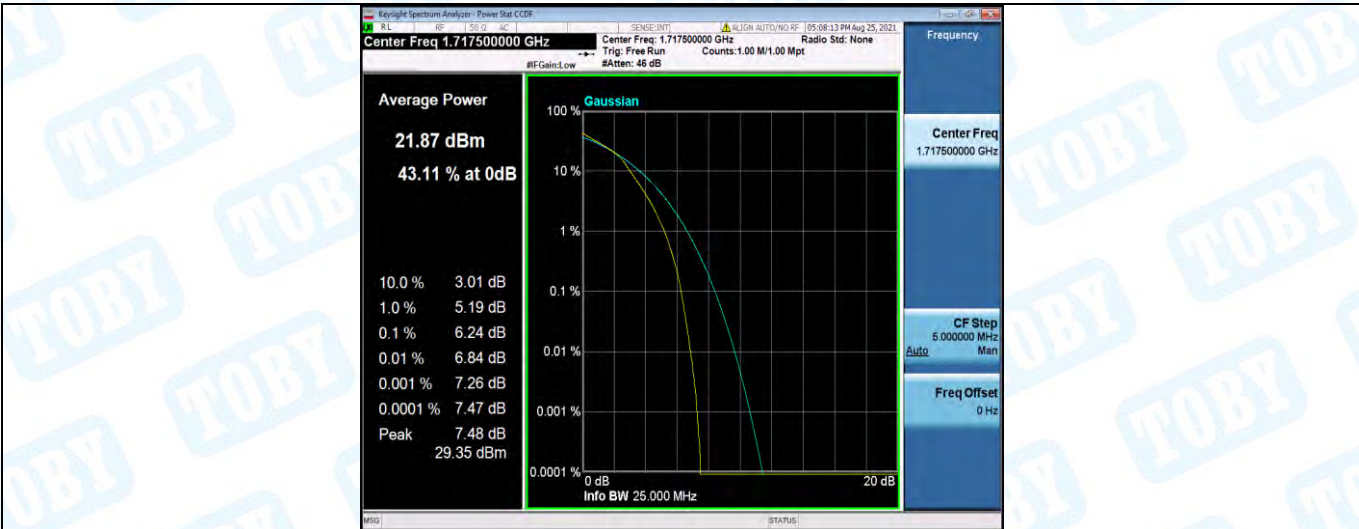

Band4-10MHz-16QAM-20350-50RB#0

Band4-15MHz-QPSK-20025-75RB#0

Band4-15MHz-QPSK-20175-75RB#0

Band4-15MHz-QPSK-20325-75RB#0

Band4-15MHz-16QAM-20025-75RB#0

Band4-15MHz-16QAM-20175-75RB#0

Band4-15MHz-16QAM-20325-75RB#0