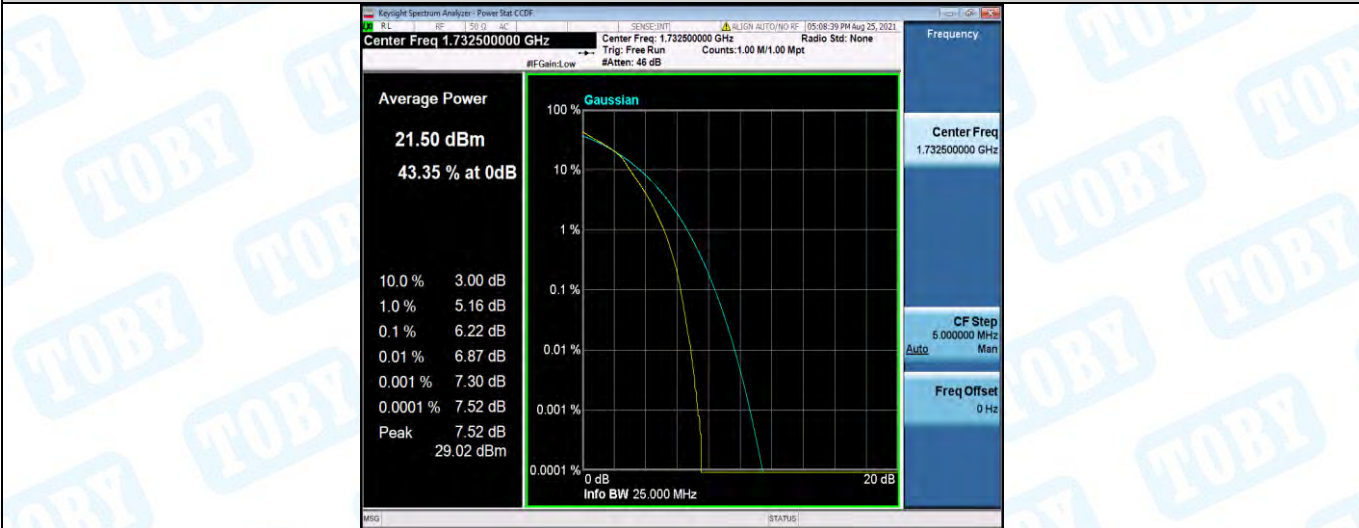

Band4-10MHz-16QAM-20350-50RB#0

Band4-15MHz-QPSK-20025-75RB#0

Band4-15MHz-QPSK-20175-75RB#0

Band4-15MHz-QPSK-20325-75RB#0

Band4-15MHz-16QAM-20025-75RB#0

Band4-15MHz-16QAM-20175-75RB#0

Band4-15MHz-16QAM-20325-75RB#0