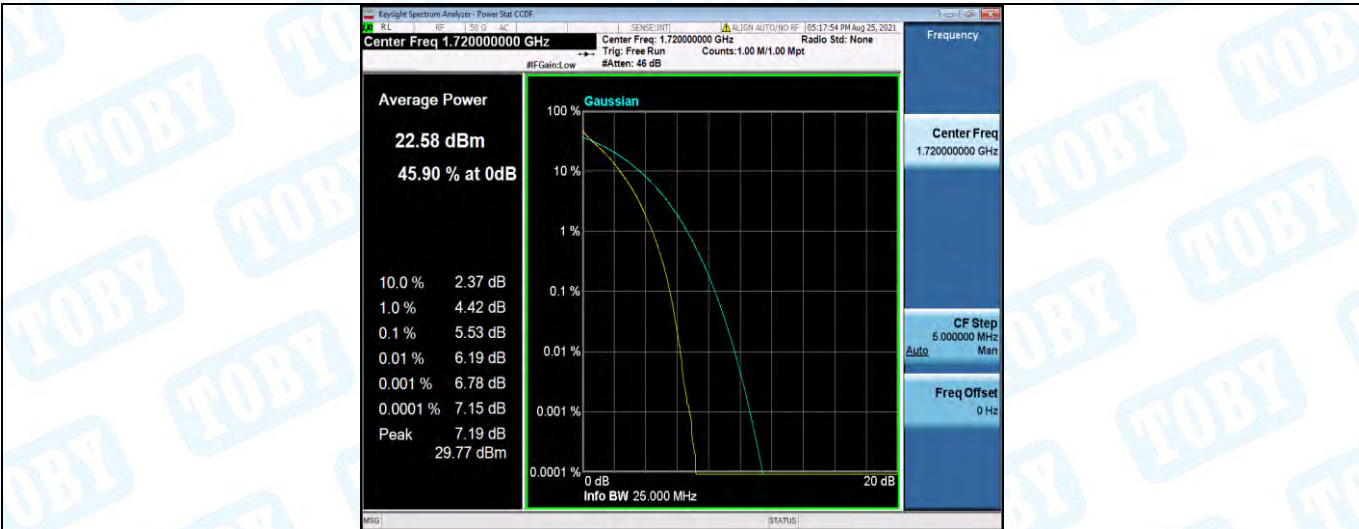

Band4-20MHz-QPSK-20175-100RB#0