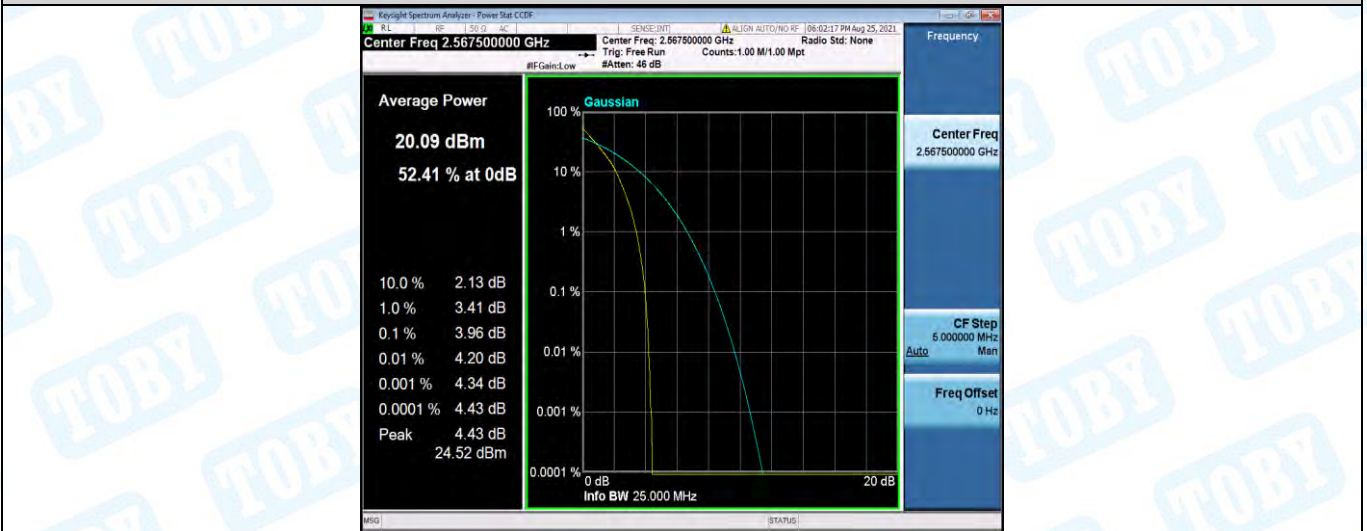

Band5-10MHz-16QAM-20600-50RB#0

Band7-5MHz-QPSK-20775-25RB#0

Band7-5MHz-QPSK-21100-25RB#0

Band7-5MHz-QPSK-21425-25RB#0

Band7-5MHz-16QAM-20775-25RB#0

Band7-5MHz-16QAM-21100-25RB#0

Band7-5MHz-16QAM-21425-25RB#0