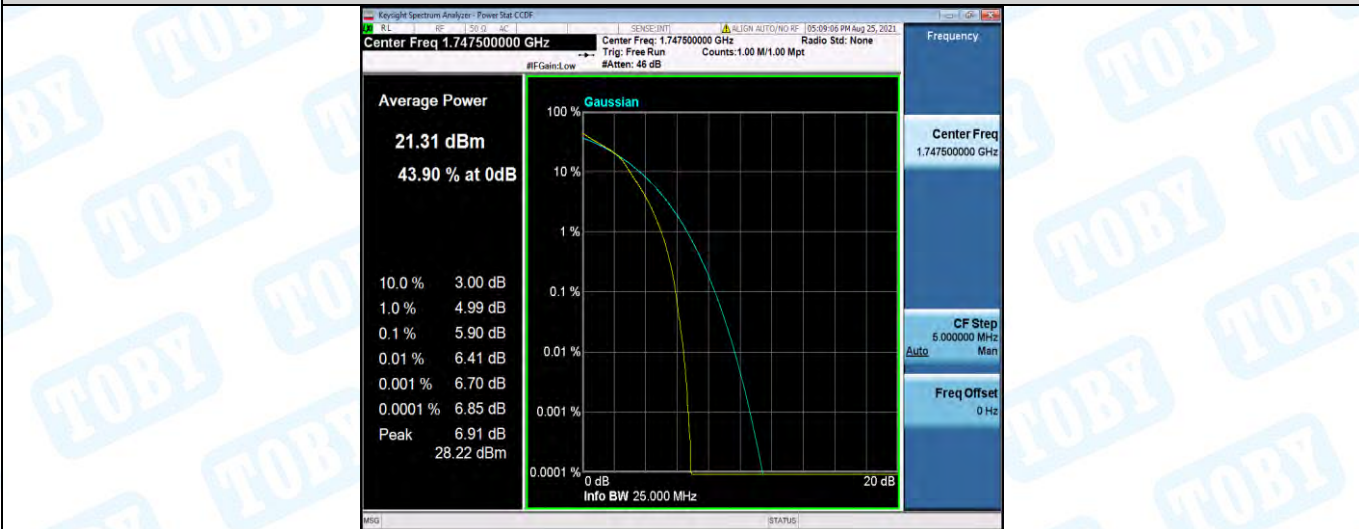

Band4-10MHz-16QAM-20350-50RB#0

Band4-15MHz-QPSK-20025-75RB#0

Band4-15MHz-QPSK-20175-75RB#0

Band4-15MHz-QPSK-20325-75RB#0

Band4-15MHz-16QAM-20025-75RB#0

Band4-15MHz-16QAM-20175-75RB#0

Band4-15MHz-16QAM-20325-75RB#0