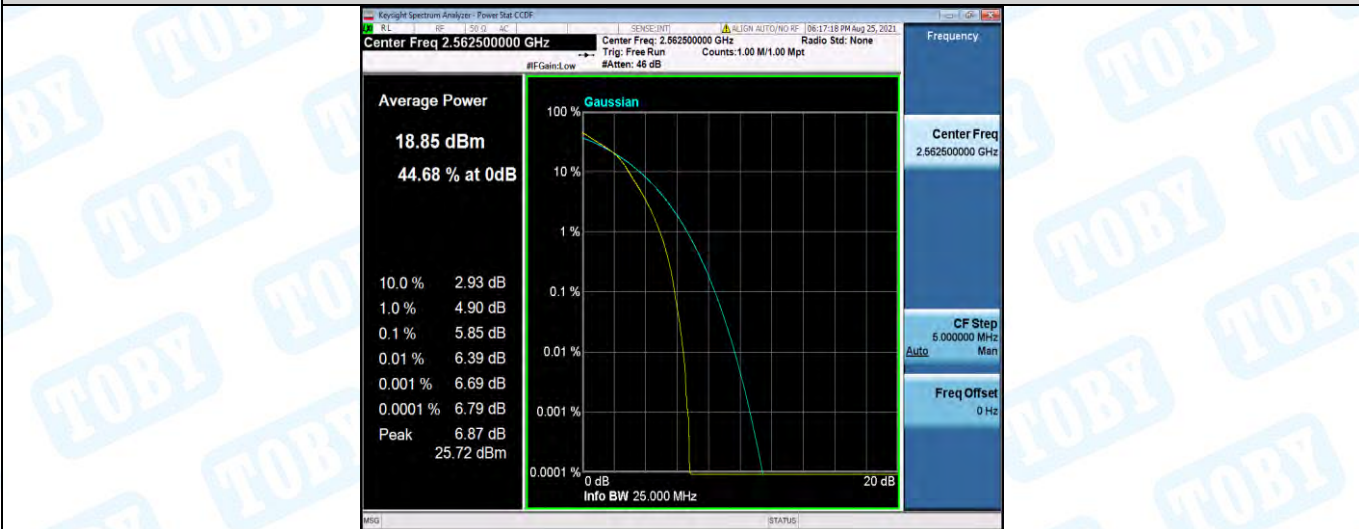

Band7-15MHz-QPSK-21100-75RB#0

Band7-15MHz-QPSK-21375-75RB#0

Band7-15MHz-16QAM-20825-75RB#0

Band7-15MHz-16QAM-21100-75RB#0

Band7-15MHz-16QAM-21375-75RB#0

Band7-20MHz-QPSK-20850-100RB#0