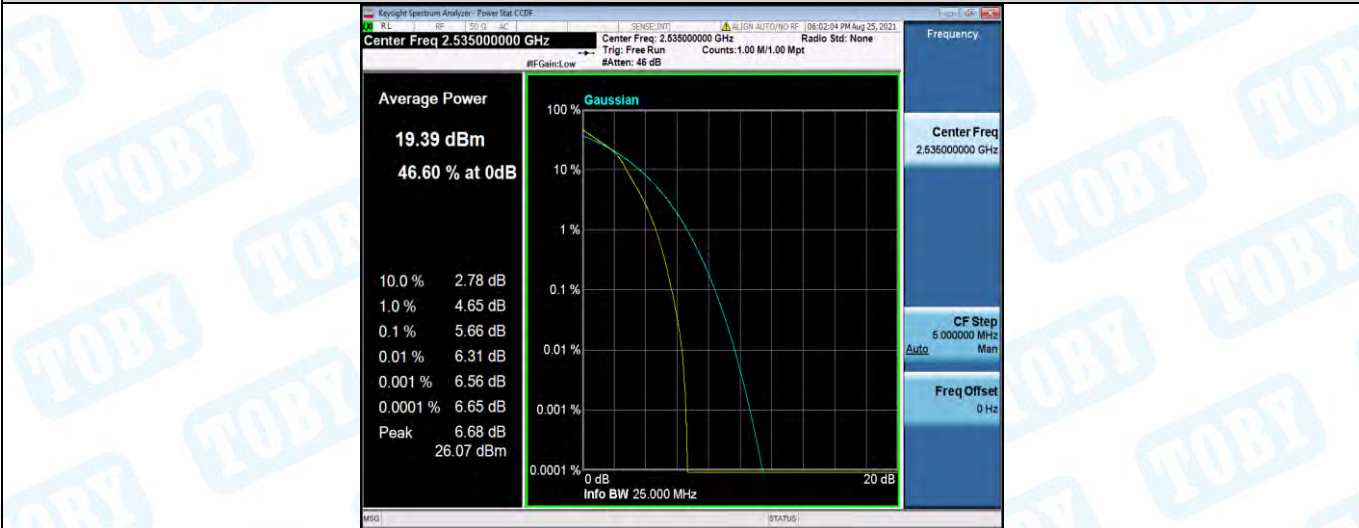

Band5-10MHz-16QAM-20600-50RB#0

Band7-5MHz-QPSK-20775-25RB#0

Band7-5MHz-QPSK-21100-25RB#0

Band7-5MHz-QPSK-21425-25RB#0

Band7-5MHz-16QAM-20775-25RB#0

Band7-5MHz-16QAM-21100-25RB#0

Band7-5MHz-16QAM-21425-25RB#0