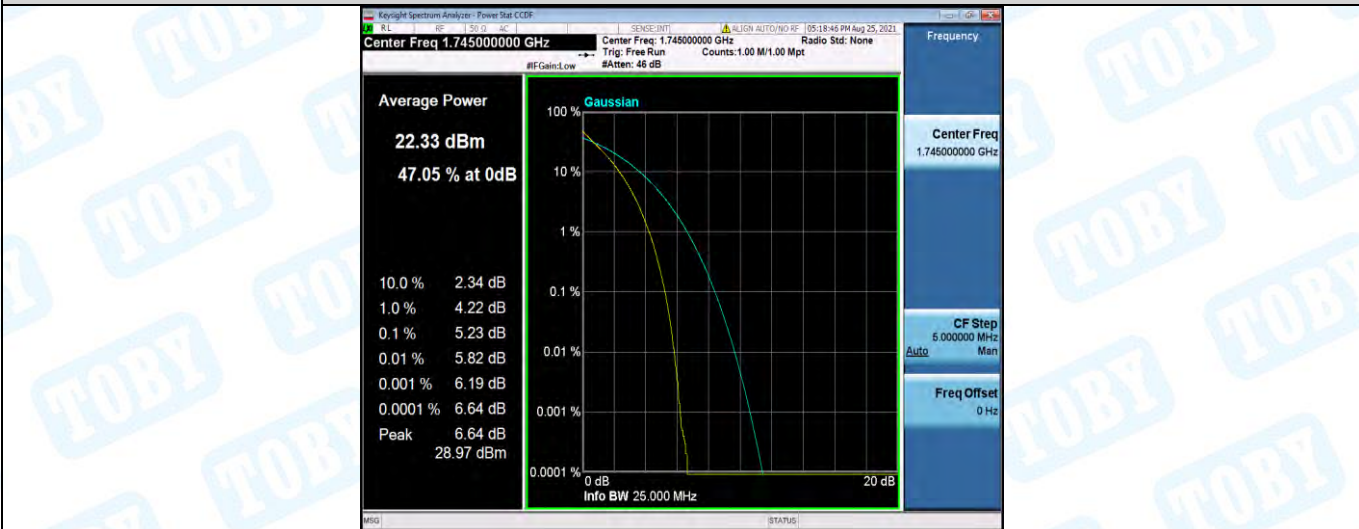

Band4-20MHz-16QAM-20050-100RB#0