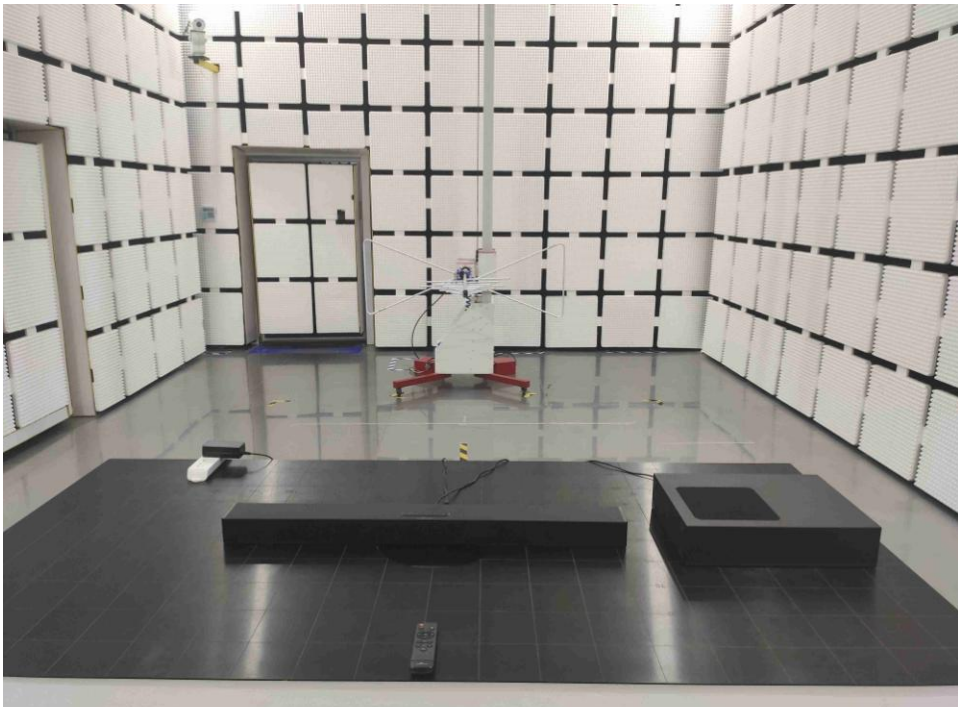

Appendix B: Photographs of Test Setup

Product: 2.1CH 3D Soundbar System

Model: SB930

Radiated Emission

Conducted Emission