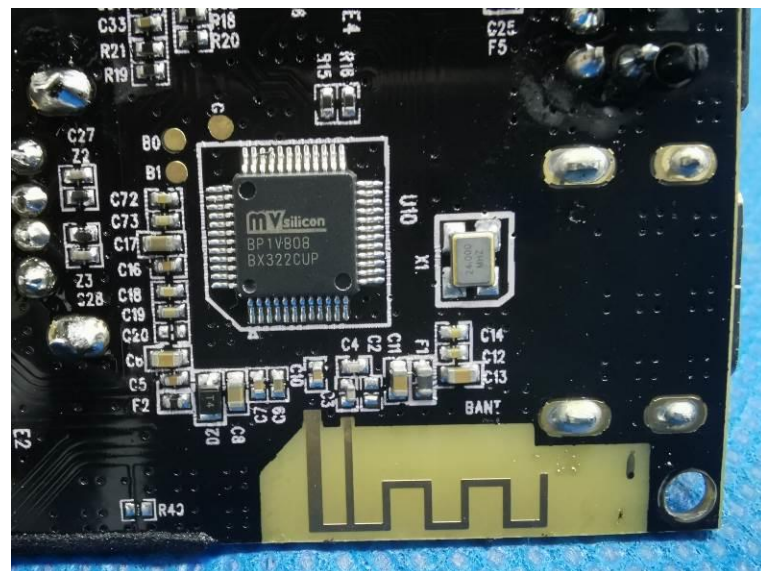

SA101 Internal Photos of the EUT

Photo 1

Photo 2

Photo 3

BT (PCB)
Antenna

Photo 4

Photo 5

Photo 6