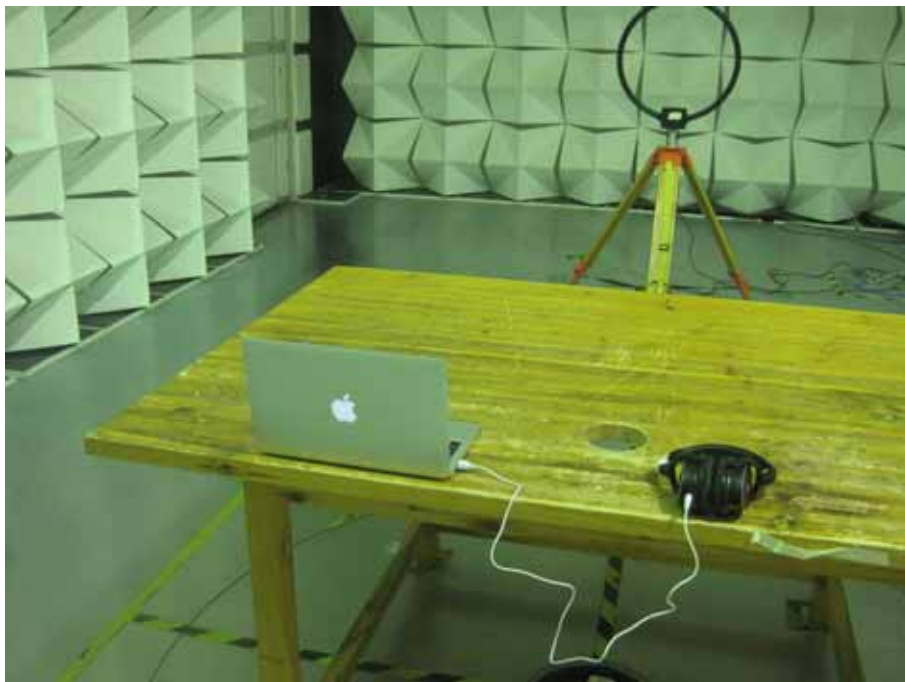

Photographs – Model YU-BT901 Test Setup

1 Photograph – Conducted Emission Test Setup

2 Photograph – Radiation Spurious Emission Test Setup

Below 30MHz at Test Site 2#

30MHz-1GHz at Test Site 2#

Above 1GHz at Test Site 1#