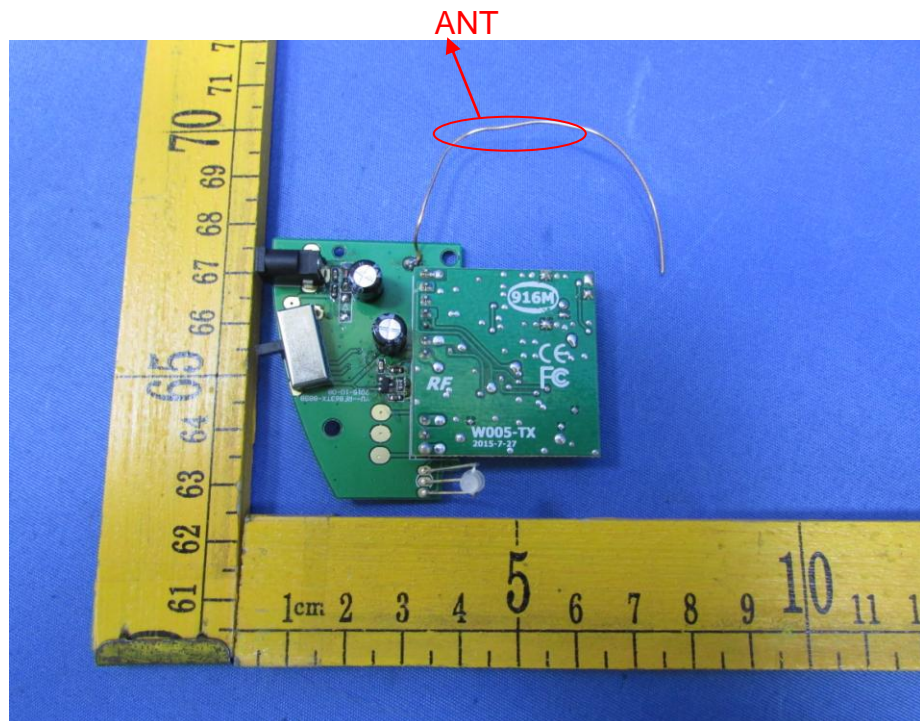

13.2 Model YU-EW218-Internal View

Reference No.: WTS15S1136731E

Reference No.: WTS15S1136731E

Reference No.: WTS15S1136731E

Reference No.: WTS15S1136731E

===== End of Report =====