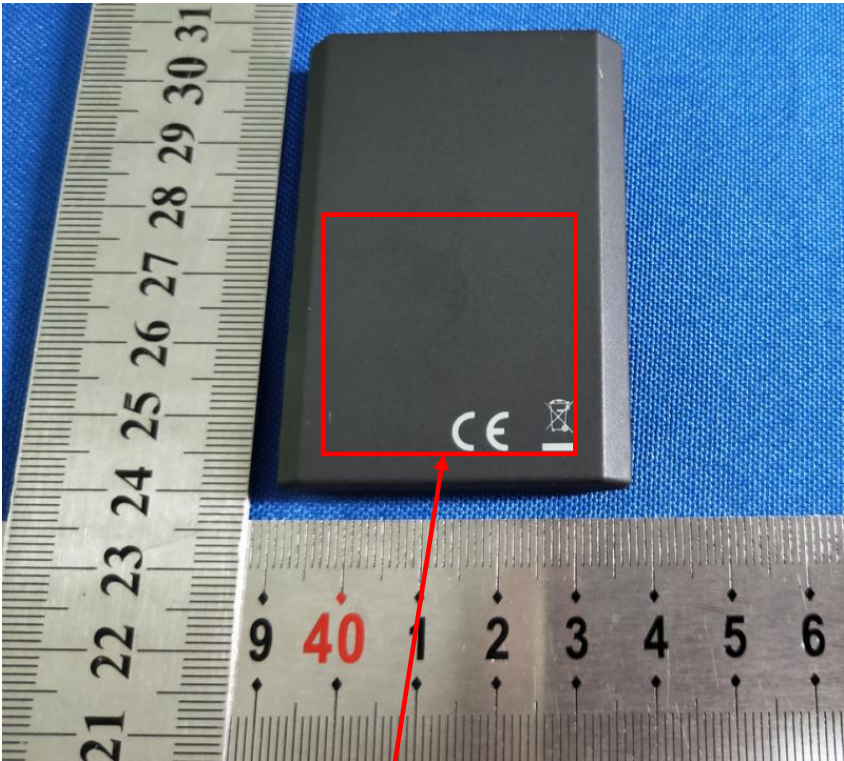

Label Artwork and Location

Model: BLS-TX7

Label:

Size: L*W=34*30mm

Location