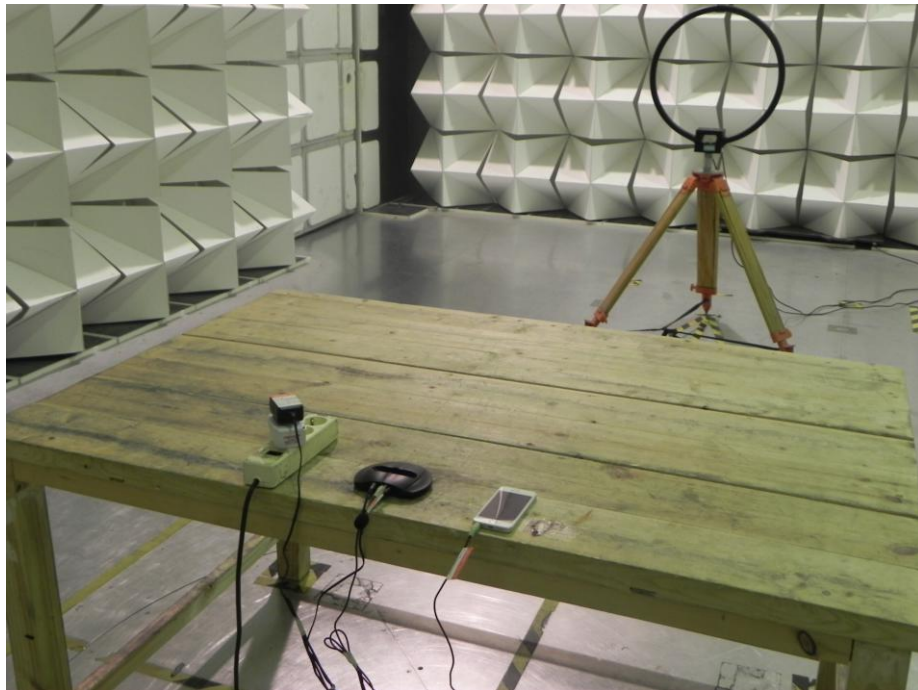

Photographs- YU-RF1000 Test Setu

Photograph – Conducted Emission Test Setup at Test Site 2#

Radiation Emission

Test frequency 16MHz to 30MHz at test site 2#

Test frequency from 30MHz to 1GHz at test site 2#