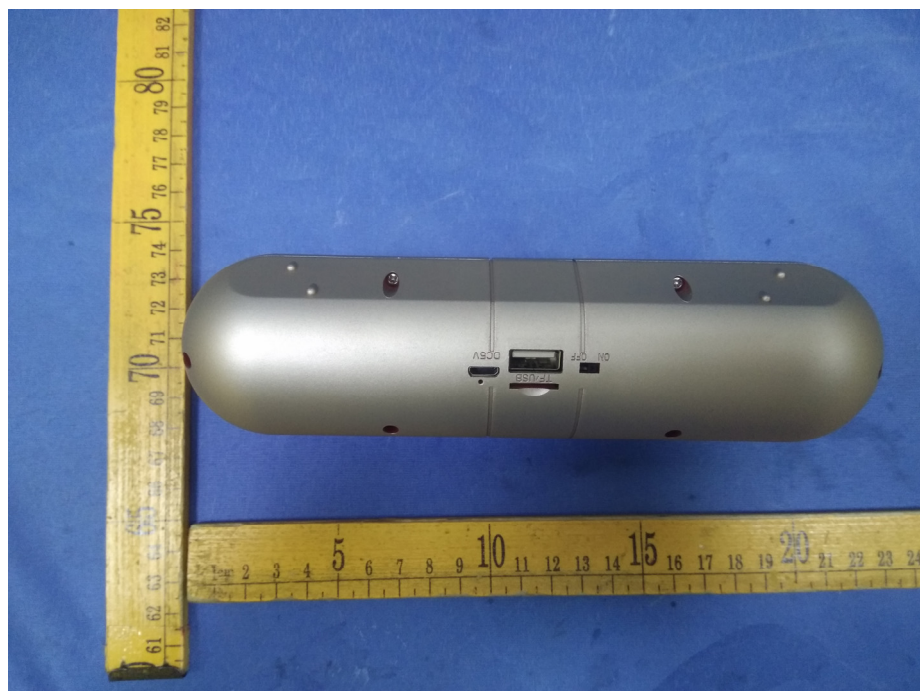

Reference No.: WTS19S02010078W

Model WLGJAMBAR - External Photos

Reference No.: WTS19S02010078W

Reference No.: WTS19S02010078W

Reference No.: WTS19S02010078W