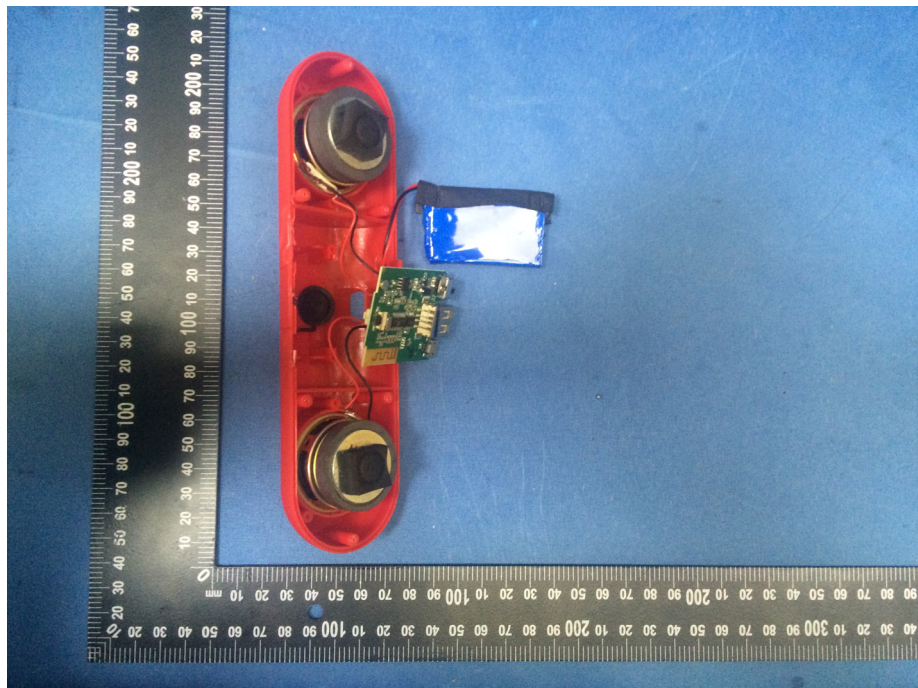

Reference No.: WTS18S08120037W

Model WLGJAMBAR - Internal Photos

Reference No.: WTS18S08120037W

Reference No.: WTS18S08120037W

Reference No.: WTS18S08120037W