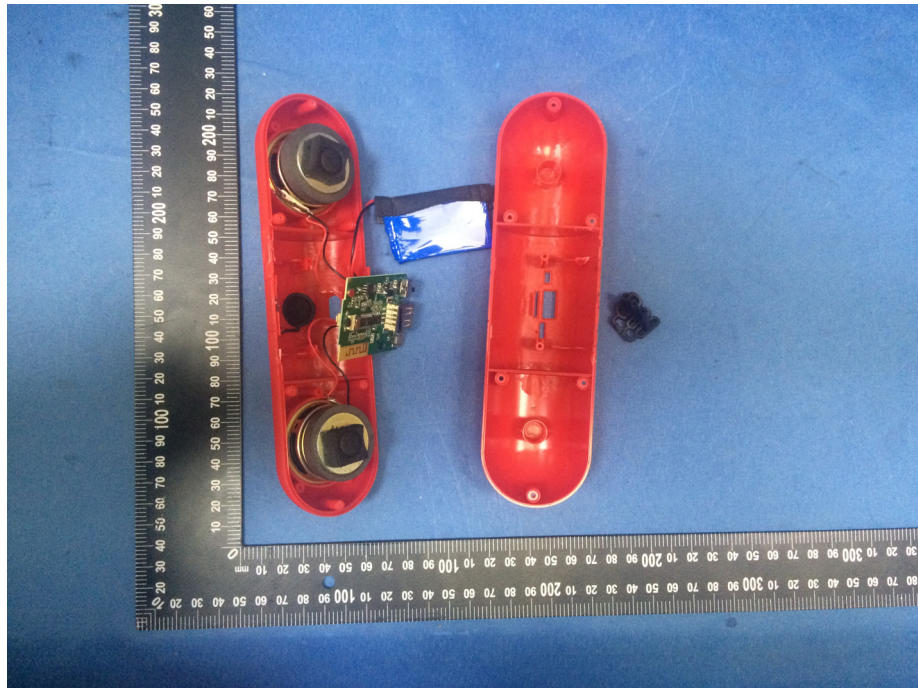

Reference No.: WTS18S08120037W

Model WLGJAMBAR - Internal Photos

Reference No.: WTS18S08120037W

Reference No.: WTS18S08120037W

Reference No.: WTS18S08120037W