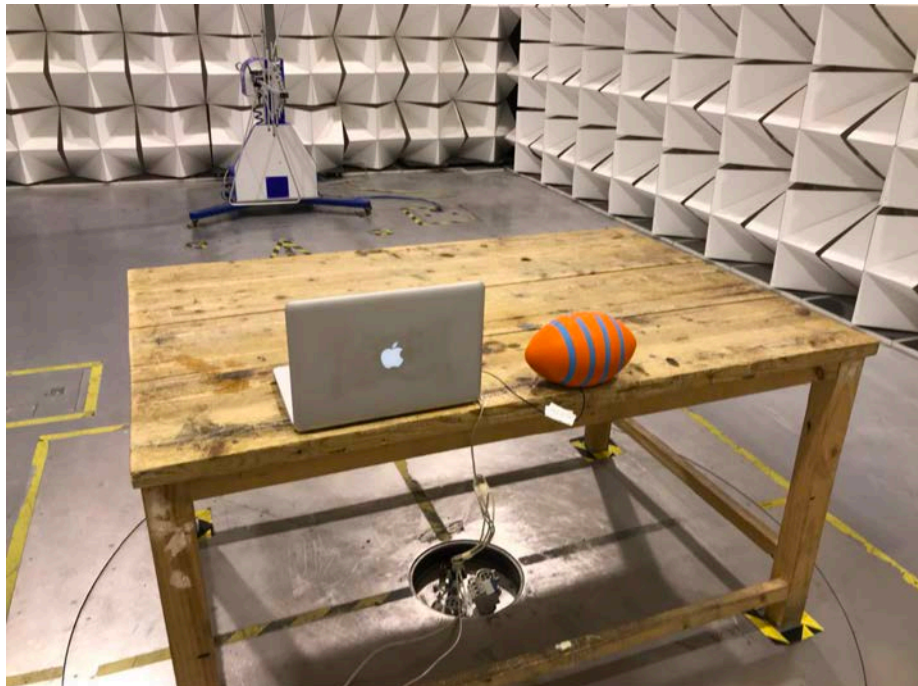

Appendix- Test set up-Photos

FCCID: ZRH-018BTR001

Model: WMBLITZSPKR

1. Radiated Emission

Test frequency Below 30MHz

Test frequency from 30MHz to 1GHz

Appendix- Test set up-Photos

Test frequency above 1GHz

2. Conducted Emission

====End====