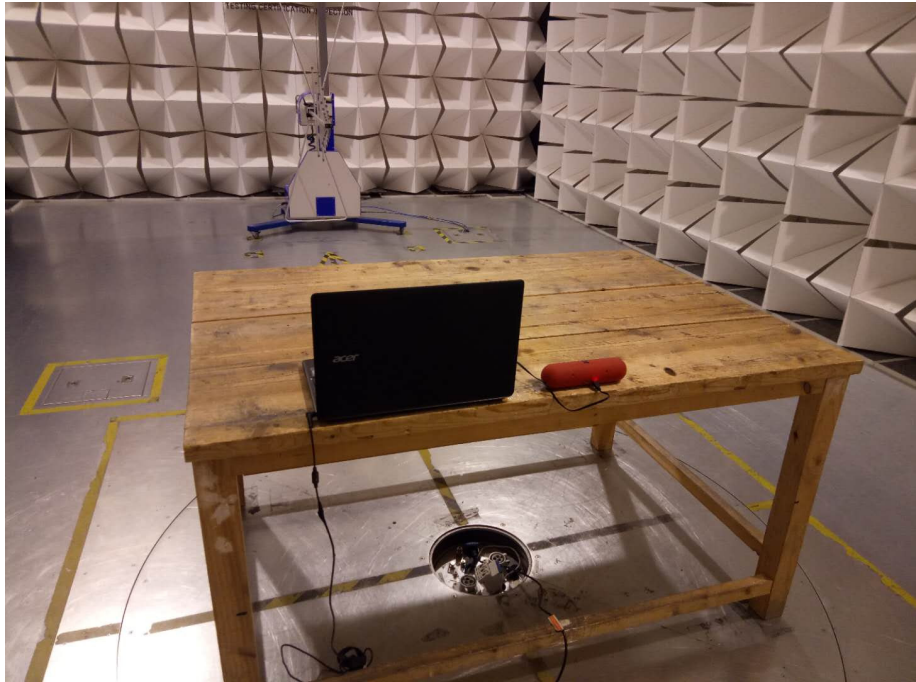

Model:WLGJAMBAR-R

Photographs -Test Setup Photos

Photograph-Conducted Emissions Test Setup

Photograph-Radiated Emissions

Test Frequency Below 30MHz

Test Frequency 30MHz to 1000MHz

Test Frequency Above 1GHz