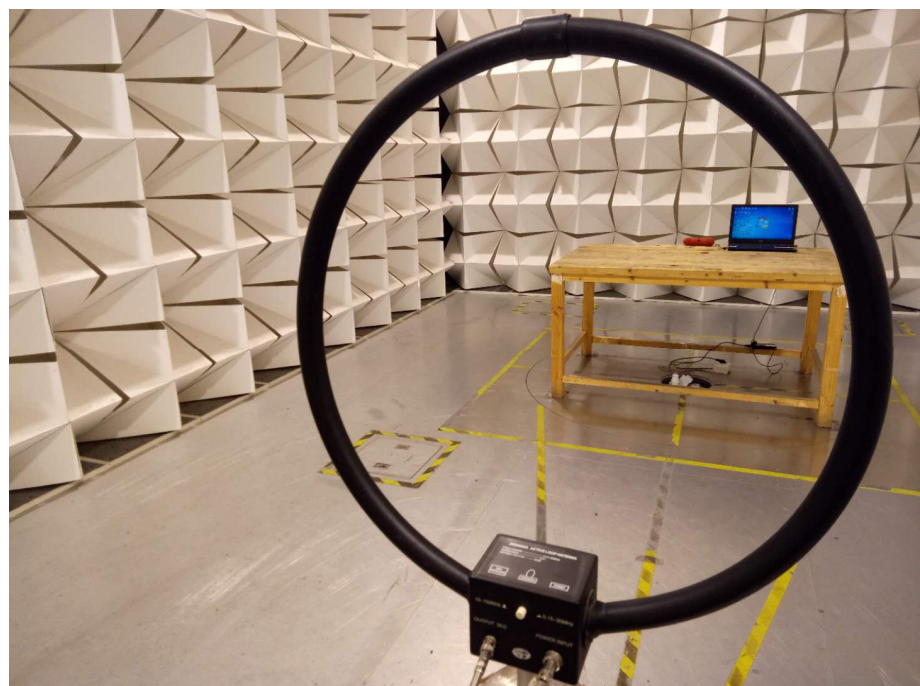

Model:WLGJAMBAR-R

Photographs -Test Setup Photos

Photograph-Conducted Emissions Test Setup

Photograph-Radiated Emissions

Test Frequency Below 30MHz

Test Frequency 30MHz to 1000MHz

Test Frequency Above 1GHz