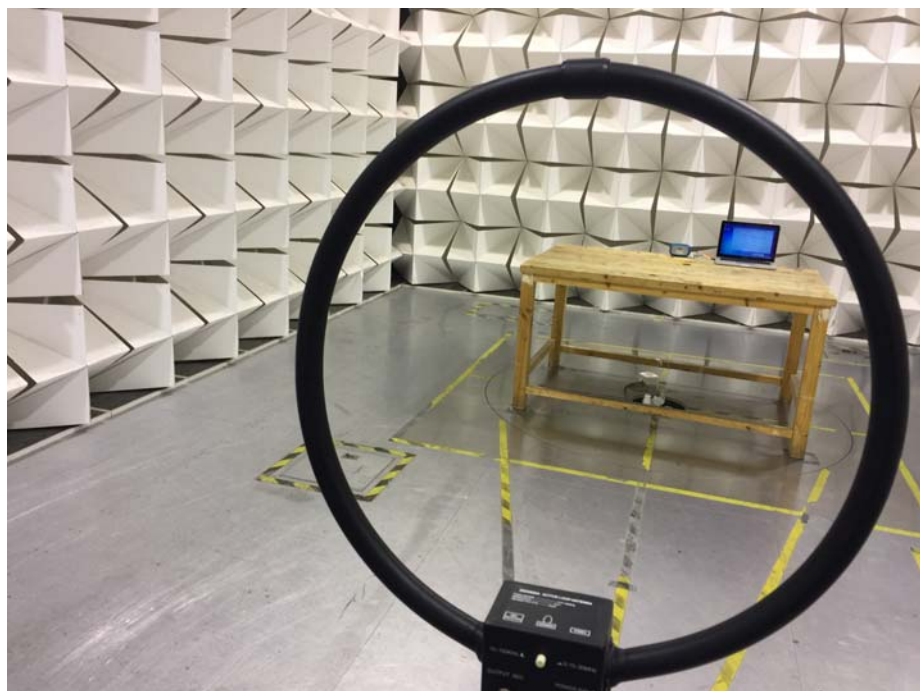

Model:WLGRGSPK2-BLGRY

Photographs -Test Setup Photos

Photograph-Conducted Emissions Test Setup

Photograph-Radiated Emissions

Test Frequency Below 30MHz

Test Frequency 30MHz to 1000MHz

Test Frequency Above 1GHz