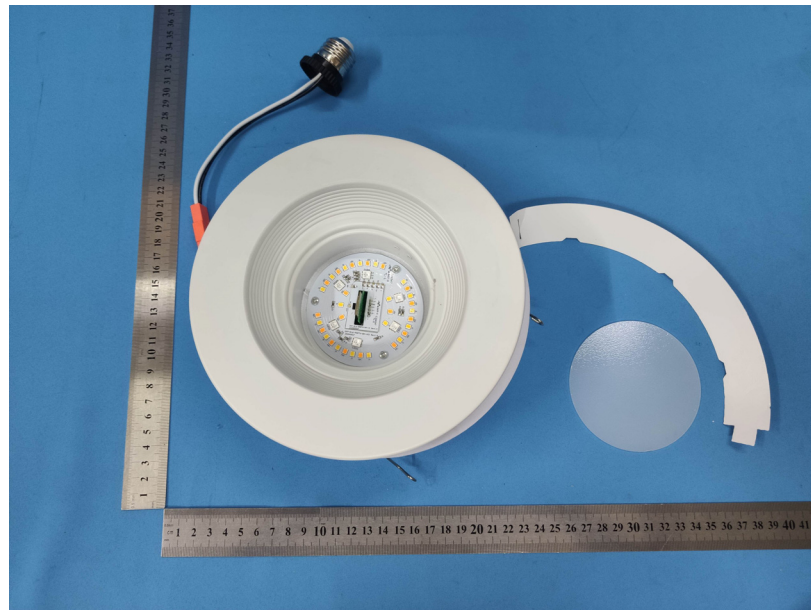

Test Model No.: HTT6-013-AL-RGBCW-ZBB

ANT

BT7L-G

15R0250  
F5126132  
ZHS1919  
E90636