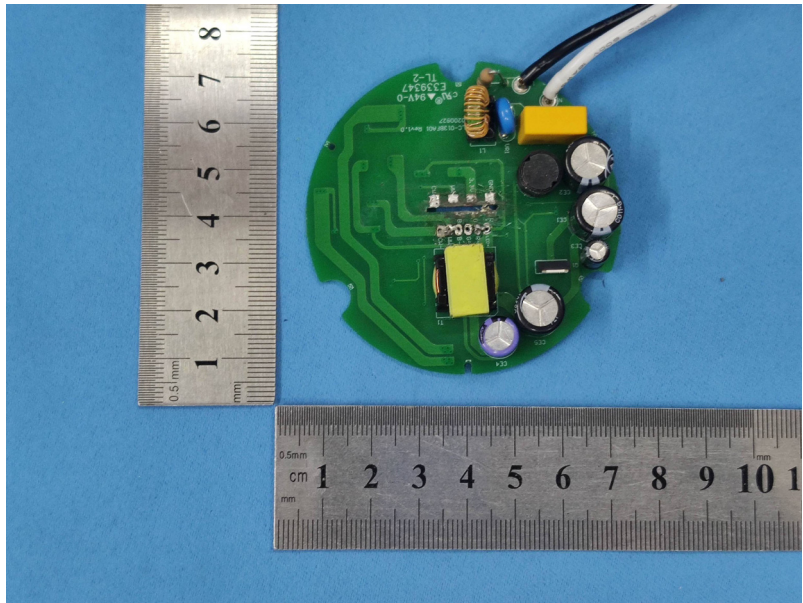

Test Model No.: HTT6-013-AL-RGBCW-ZBB

ANT

BT7L-G

15R0250  
F5126132  
ZHS1919  
E90636