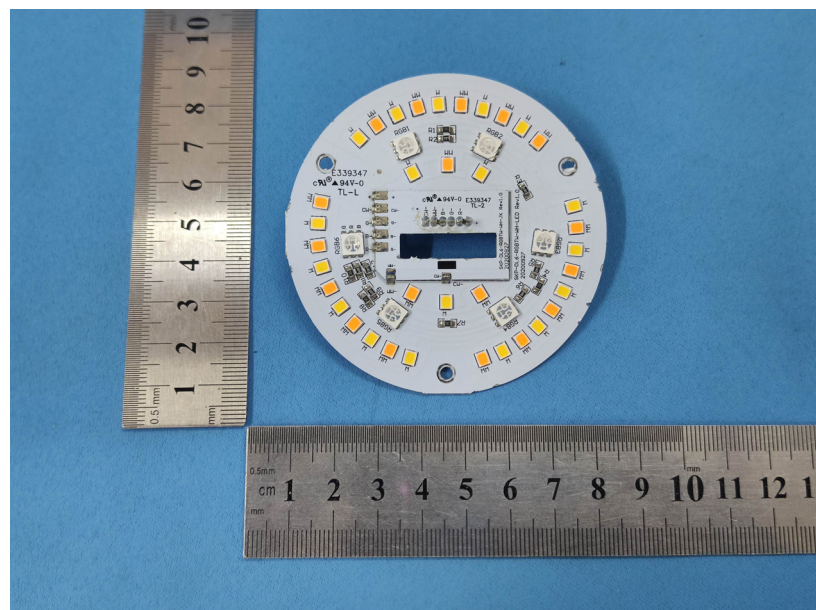

Test Model No.: HTT6-013-AL-RGBCW-ZBB

ANT

BT7L-G

15R0250  
F5126132  
ZHS1919  
E90636