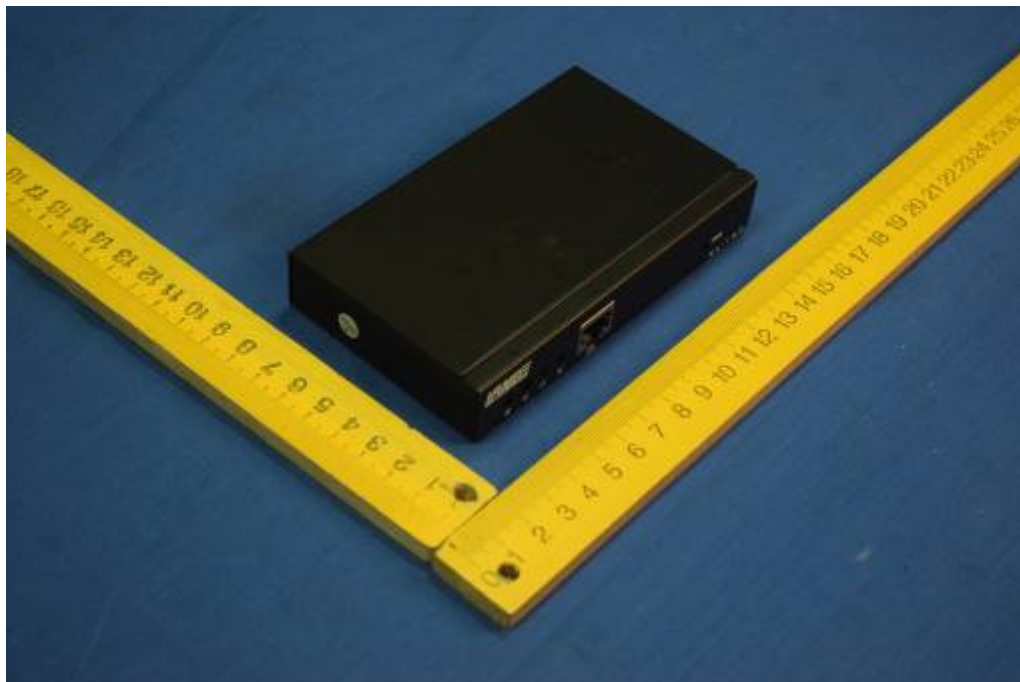

External Photo

KL-151(KT-150)

KL-153(KT-150)

Adapter/ FJ-SW1260502000DC

DONGLE