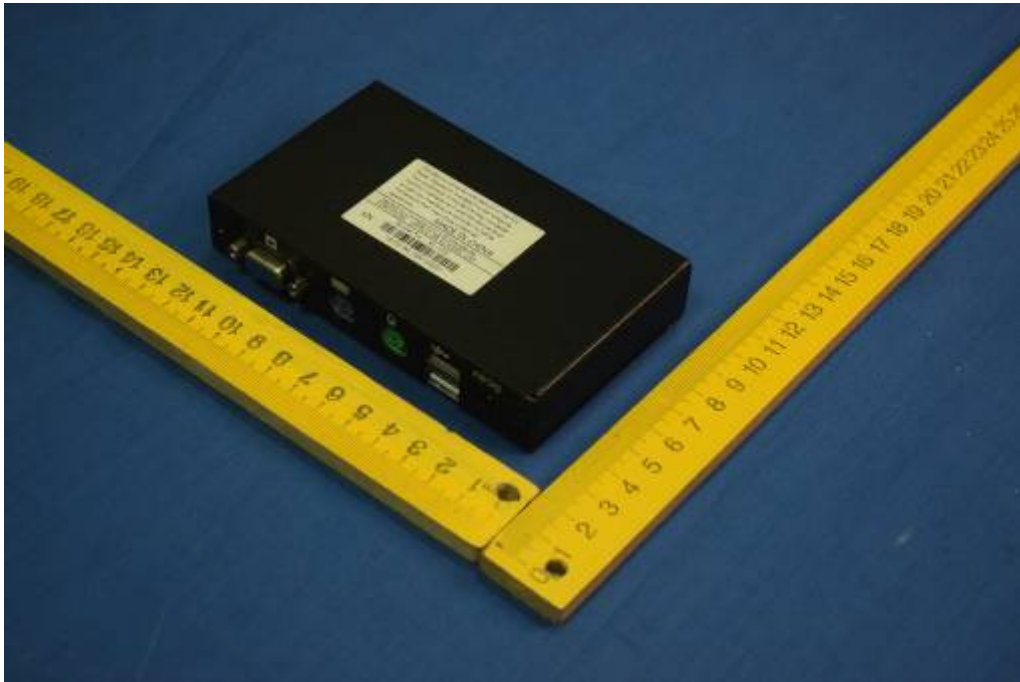

External Photo

KL-151(KT-150)

KL-153(KT-150)

Adapter/ FJ-SW1260502000DC

DONGLE