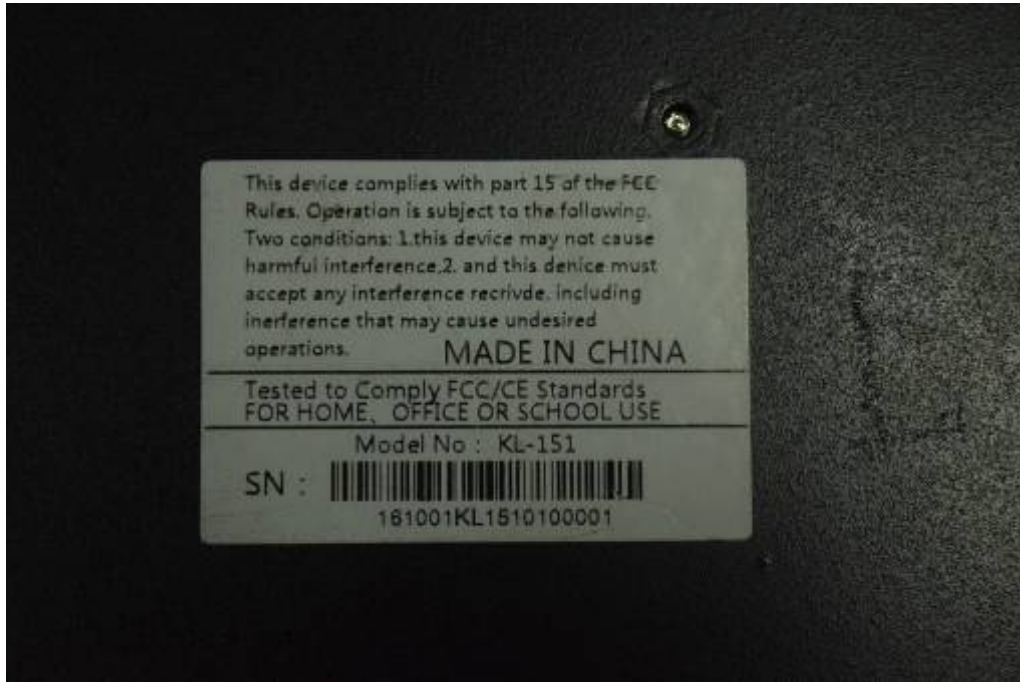

External Photo

KL-151(KT-150)

KL-153(KT-150)

Adapter/ FJ-SW1260502000DC

DONGLE