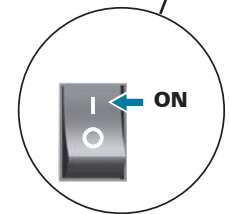

ZC10L™

1

Before you begin, go to the Zebra website. Download and install the driver.

2

3

100V - 240V
AC
50-60 Hz

4

USB

5

Corporate Headquarters
+1 800 423 0442
inquiry4@zebra.com

Asia-Pacific Headquarters
+65 6858 0722
contact.apac@zebra.com

EMEA Headquarters
zebra.com/locations
mseurope@zebra.com

Latin America Headquarters
+1 847 955 2283
la.contactme@zebra.com

Printed in Japan

<http://www.zebra.com/locations>

©2017 ZIH Corp. and/or its affiliates. All rights reserved. Zebra and the stylized Zebra head are trademarks of ZIH Corp., registered in many jurisdictions worldwide. All other trademarks are the property of their respective owners.

P1091982- 001