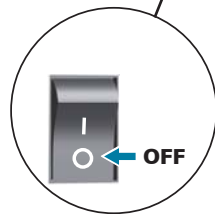

ZC10L™

1

Before you begin, go to the Zebra website. Download and install the driver.

2

3

100V - 240V
AC
50-60 Hz

4

USB