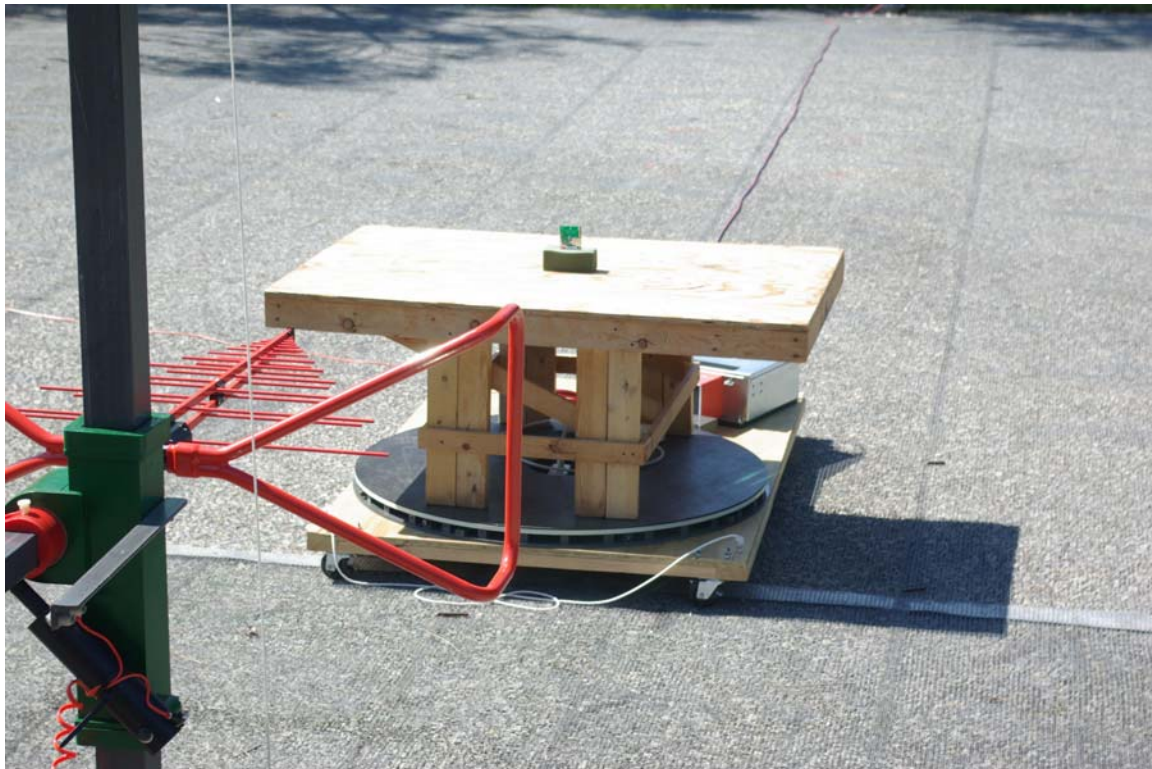

Test setup photographs

Rogers Labs, Inc.
4405 West 259th Terrace
Louisburg, KS 66053
Phone/Fax: (913) 837-3214
Revision 1

Zebo Trending and Communications, Inc.
Model: Sensor SV1.1
Test #: 110518T
Test to: CFR 47 Parts 2, 15.231, IC RSS-210
File: TSup SV1_1 110518T