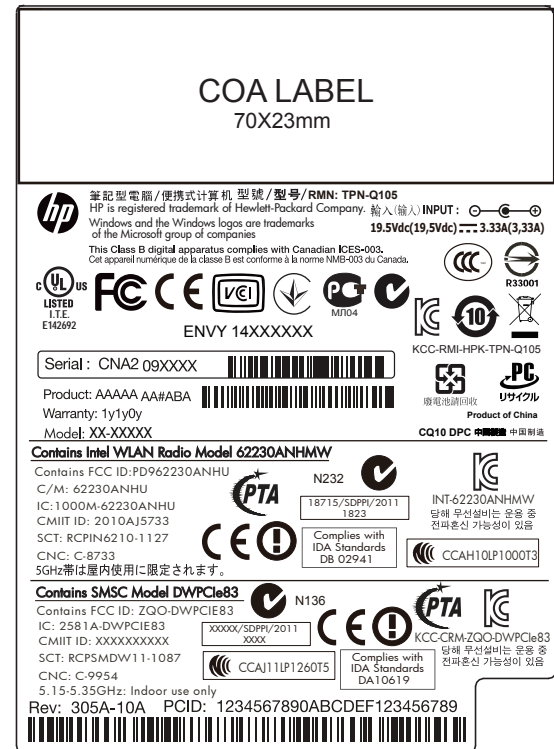

Stella(SPS) Master label(Rating ,WLAN,Service tag, PCID,COA)

MASTER REGULATORY LABEL:
 Material =Worldmark 336-E1
 Label Color = Black
 Ink Color = 431C
 Finish = Satin

Master label dimension 72x100mm

WLAN - Rainbow peak 2,
 Audio WLAN

Rainbow RP2

Rainbow Combo

ICASA label 26X16mm