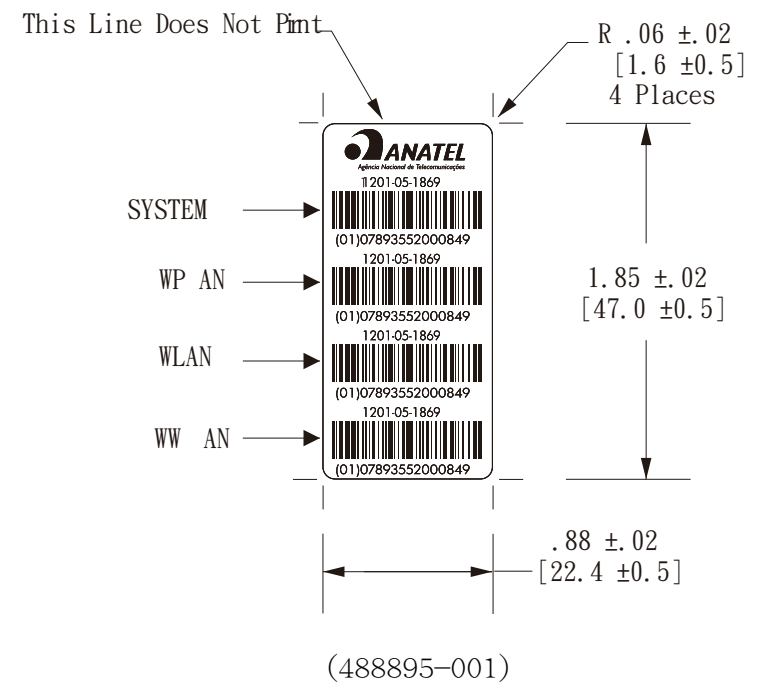

Stella(SPS) Master label(Rating ,WLAN,Service tag, PCID,COA)

MASTER REGULATORY LABEL:
 Material =Worldmark 336-E1
 Label Color = Black
 Ink Color = 431C
 Finish = Satin

Master label dimension 72x100mm

WLAN - Rainbow peak 2,
 Audio WLAN

Rainbow RP2

Rainbow Combo

ICASA label 26X16mm