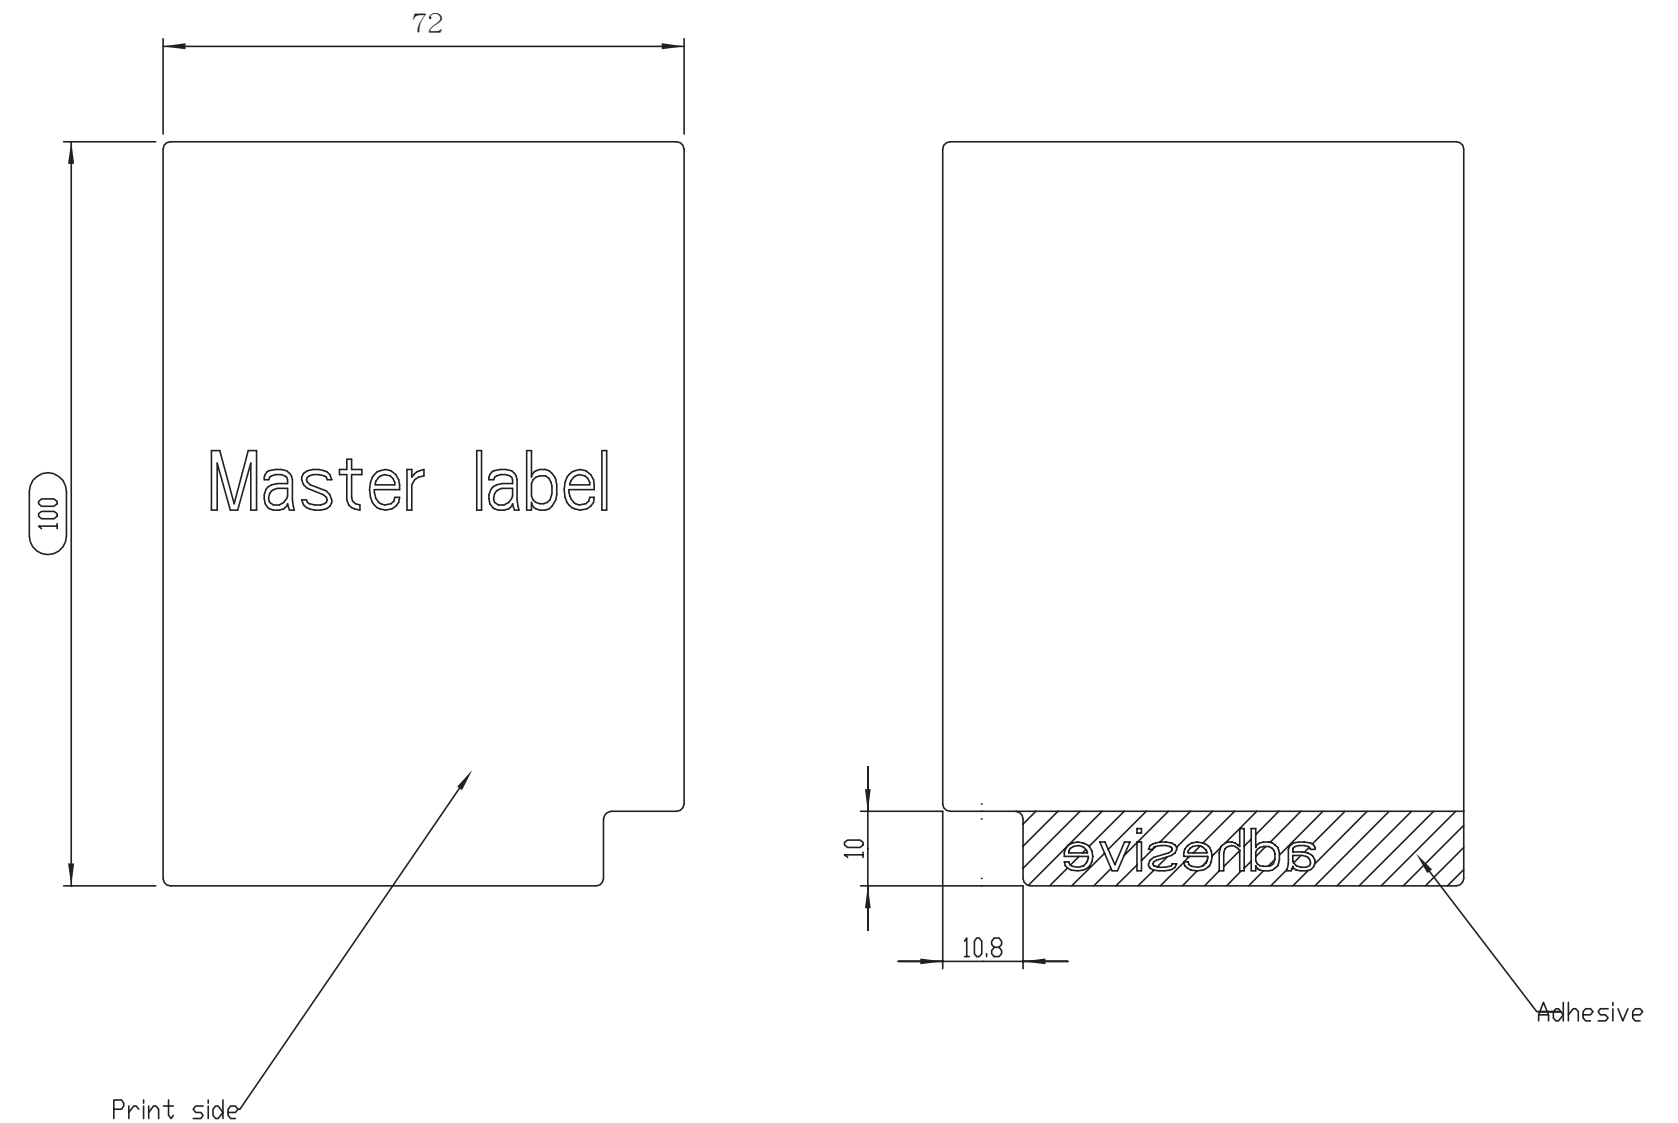

Stella(SPS) Master label(Rating ,WLAN,Service tag, PCID,COA)

MASTER REGULATORY LABEL:
 Material =Worldmark 336-E1
 Label Color = Black
 Ink Color = 431C
 Finish = Satin

Master label dimension 72x100mm

WLAN - Rainbow peak 2,
 Audio WLAN

Rainbow RP2

Rainbow Combo

ICASA label 26X16mm